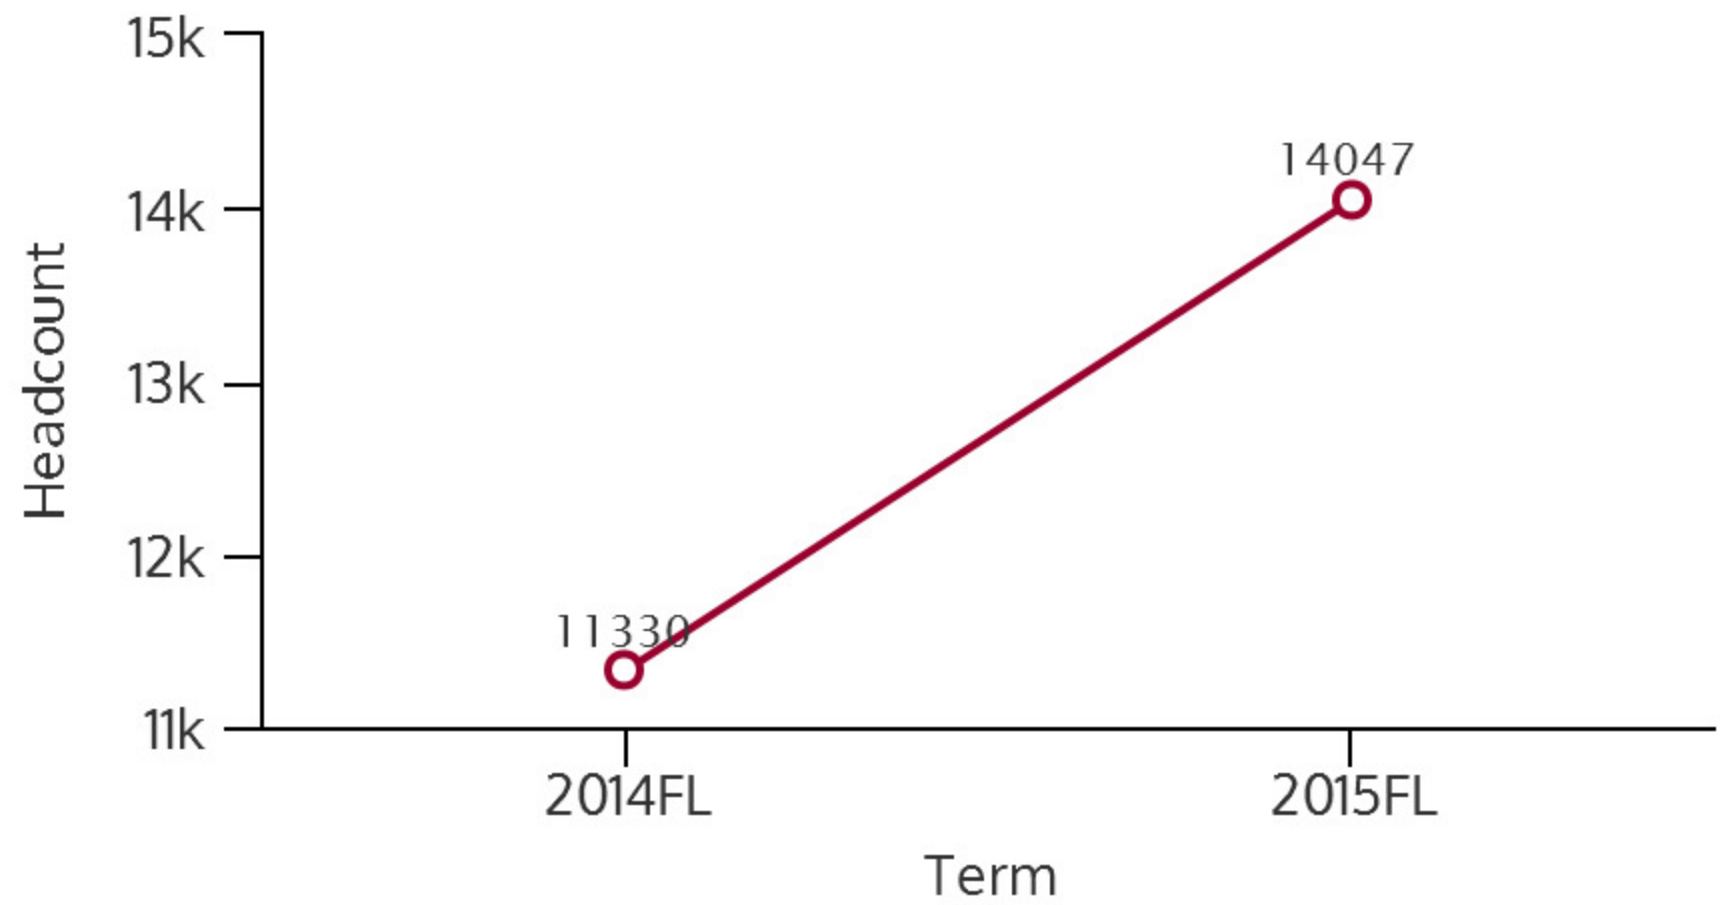

TCC Connect 2015FL

FALL 2015 HEADCOUNT: 14,047 STUDENTS

STUDENT DEMOGRAPHICS

ETHNICITY

GENDER

AGE GROUP

COURSE ENROLLMENTS

FALL 2015 COURSE ENROLLMENT: 24,675

Source: ST Student Enrollment Data (Census Day) - NSOR excluded