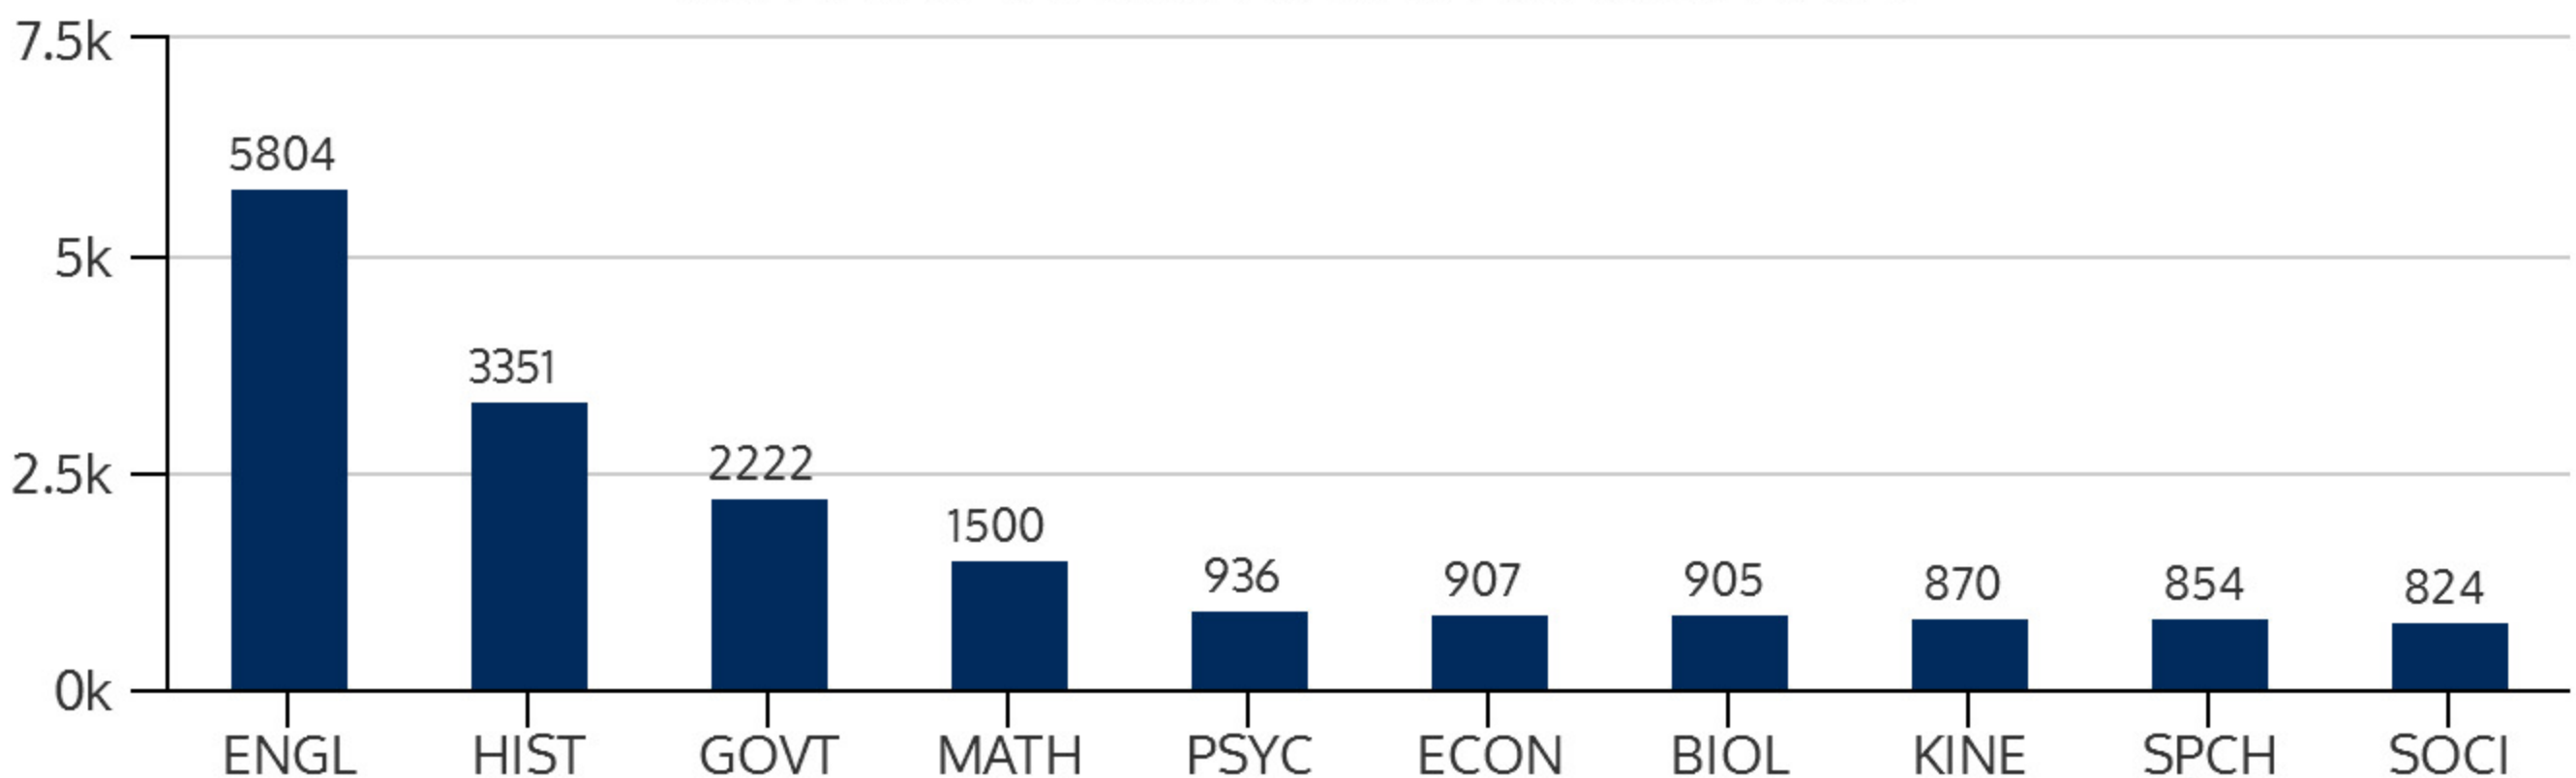

TCC Connect 2015FL

FALL 2015 HEADCOUNT: 14,047 STUDENTS

STUDENT DEMOGRAPHICS

ETHNICITY

GENDER

AGE GROUP

COURSE ENROLLMENTS

FALL 2015 COURSE ENROLLMENT: 24,675

Source: ST Student Enrollment Data (Census Day) - NSOR excluded