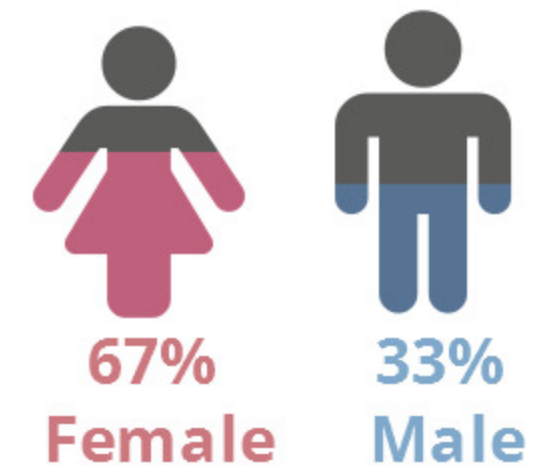

TCC Connect 2015FL

FALL 2015 HEADCOUNT: 14,047 STUDENTS

STUDENT DEMOGRAPHICS

ETHNICITY

GENDER

AGE GROUP

COURSE ENROLLMENTS

FALL 2015 COURSE ENROLLMENT: 24,675