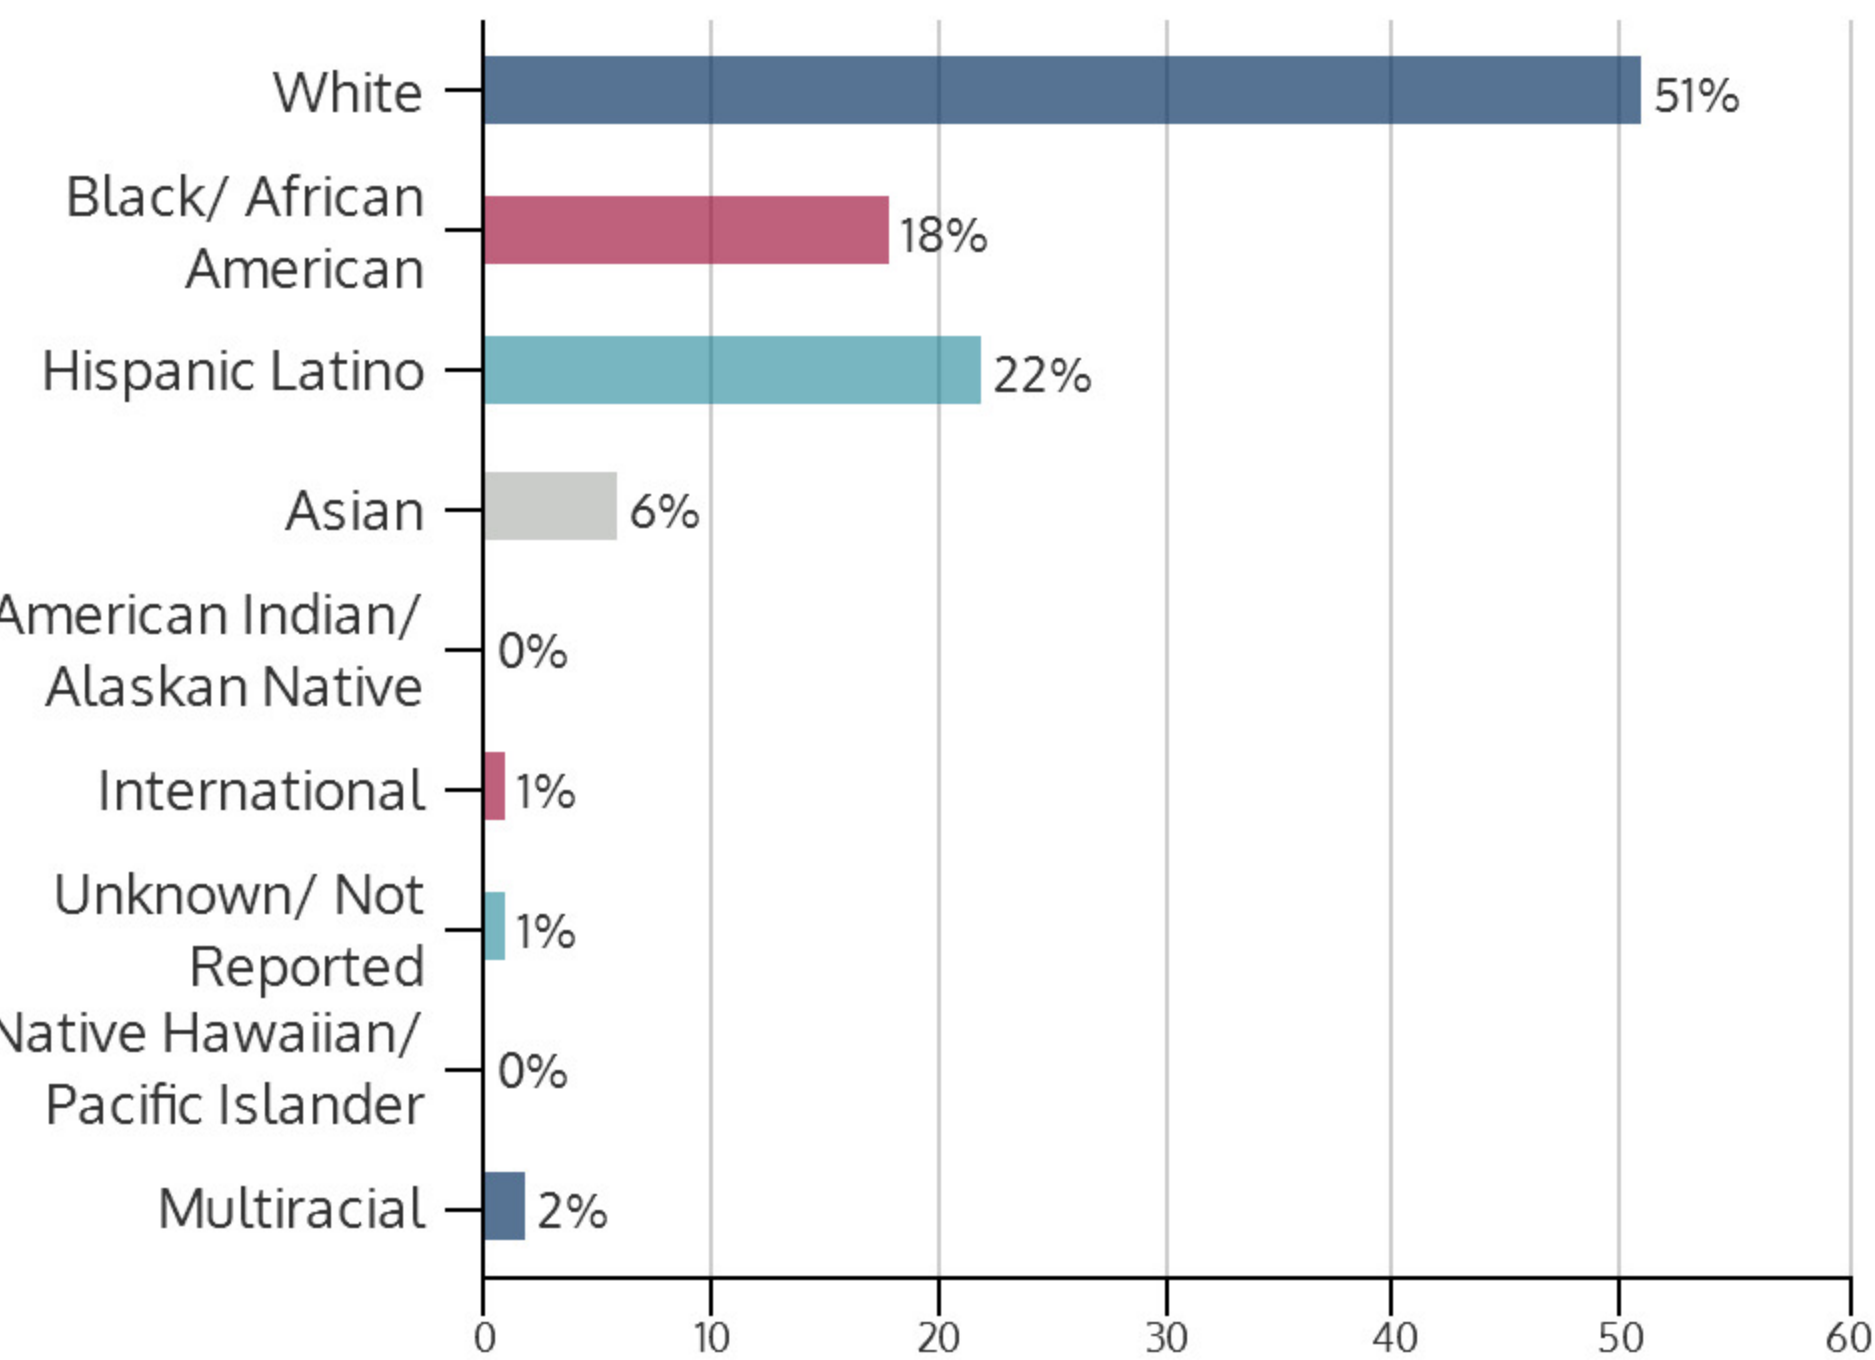

TCC Connect 2015FL

FALL 2015 HEADCOUNT: 14,047 STUDENTS

STUDENT DEMOGRAPHICS

ETHNICITY

GENDER

AGE GROUP

COURSE ENROLLMENTS

FALL 2015 COURSE ENROLLMENT: 24,675