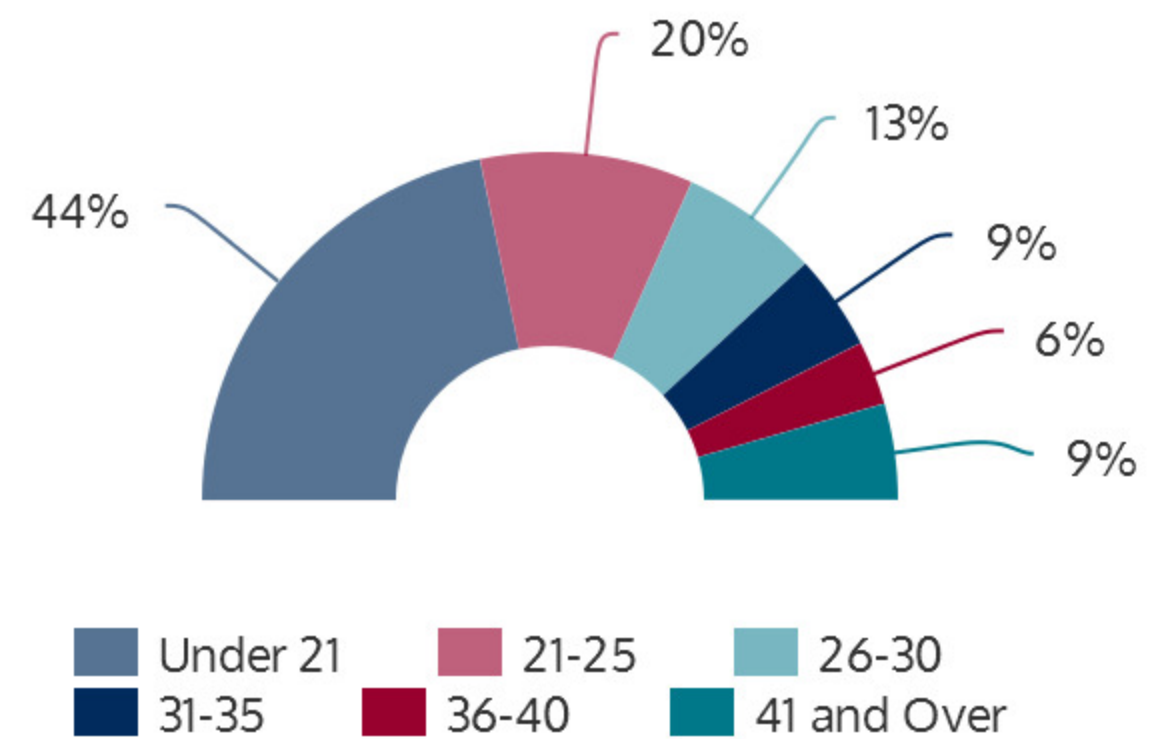

TCC Connect 2015FL

FALL 2015 HEADCOUNT: 14,047 STUDENTS

STUDENT DEMOGRAPHICS

ETHNICITY

GENDER

AGE GROUP

COURSE ENROLLMENTS

FALL 2015 COURSE ENROLLMENT: 24,675