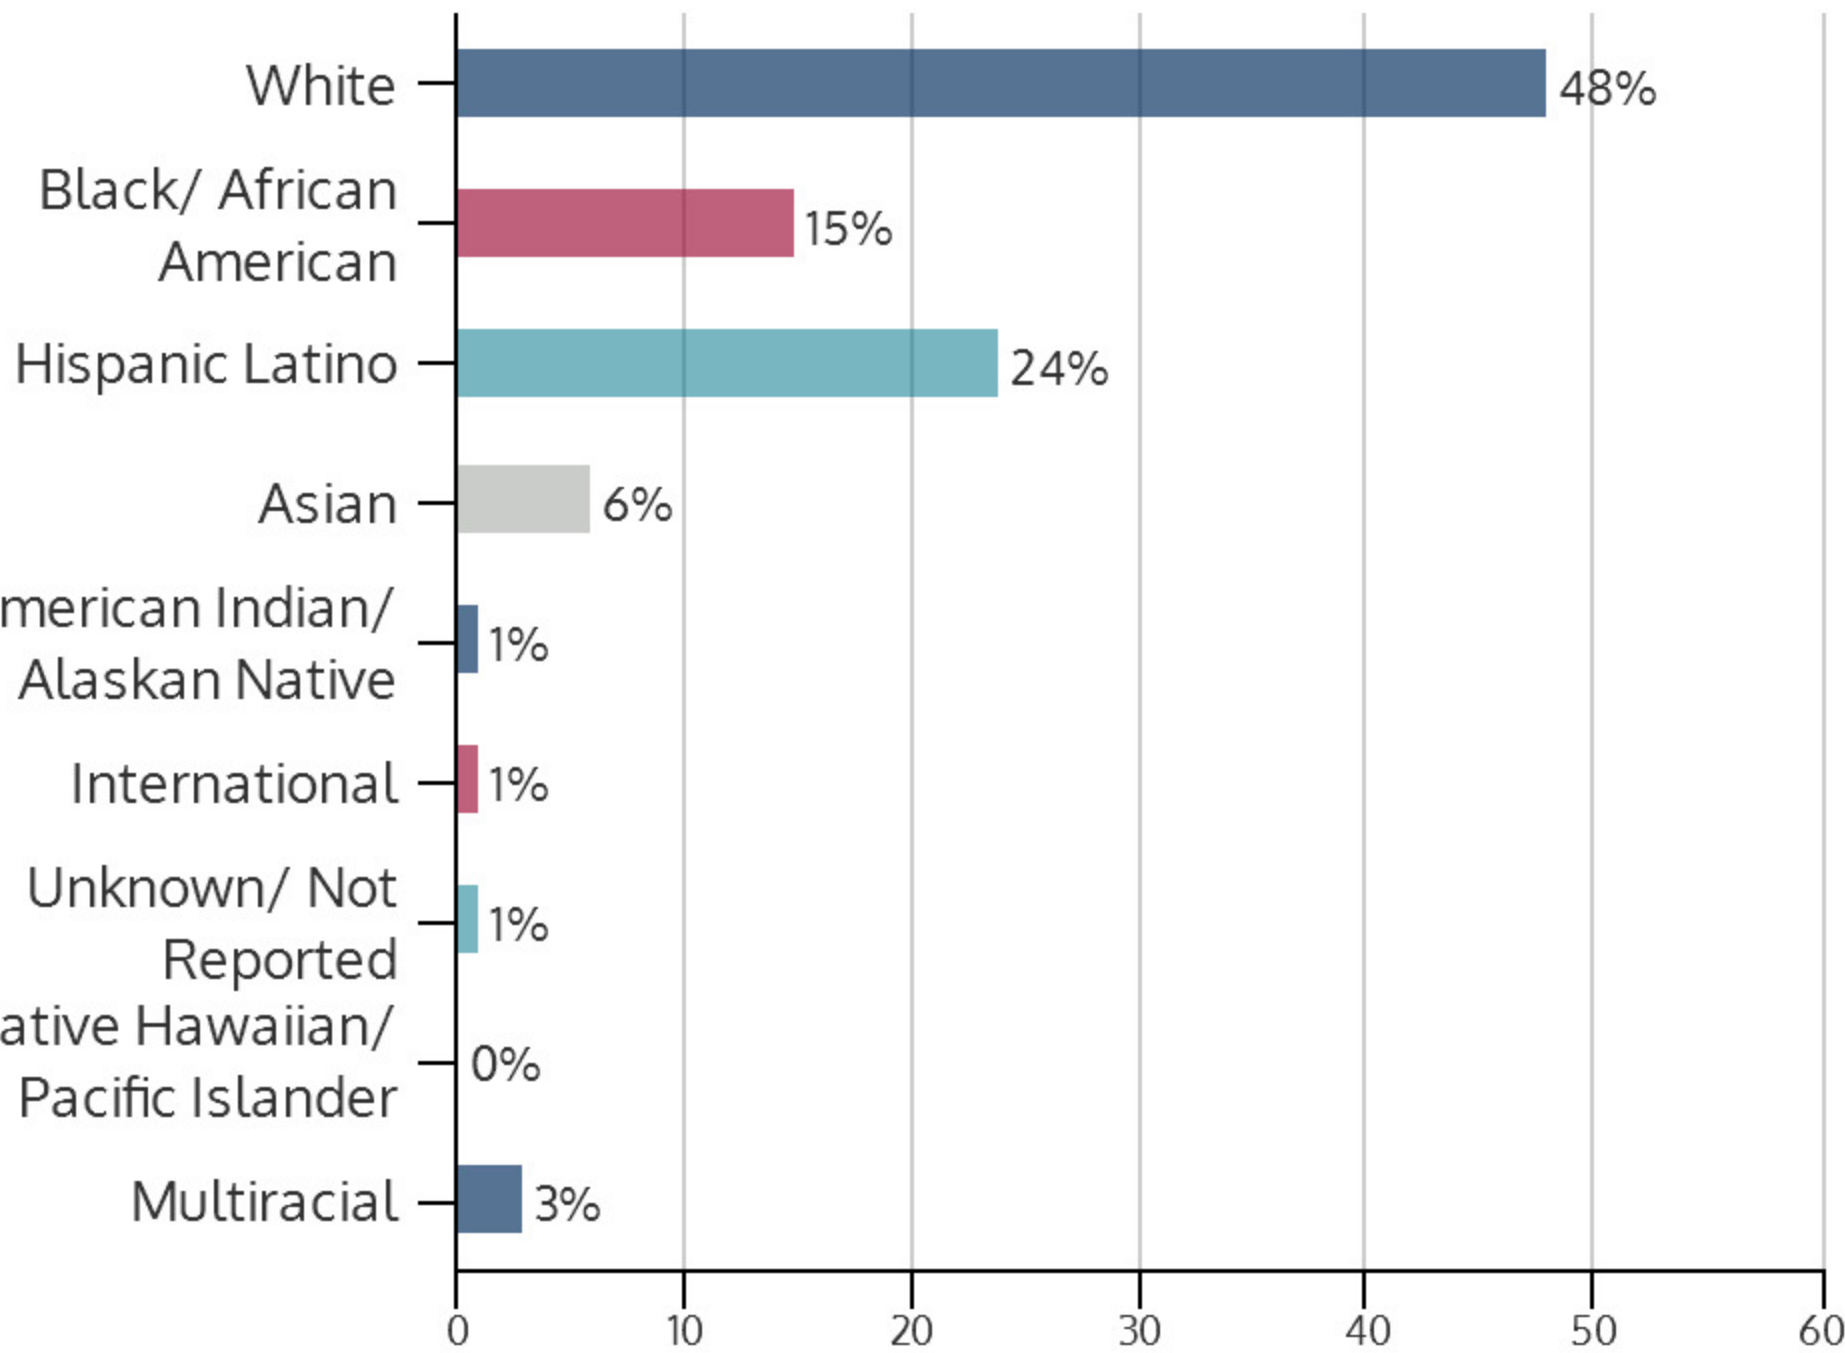

NORTHEAST CAMPUS 2015FL

Fall 2015 HEADCOUNT: 12,700 STUDENTS

STUDENT DEMOGRAPHICS

ETHNICITY

GENDER

AGE GROUP

COURSE ENROLLMENTS

FALL 2015 COURSE ENROLLMENT: 34,802