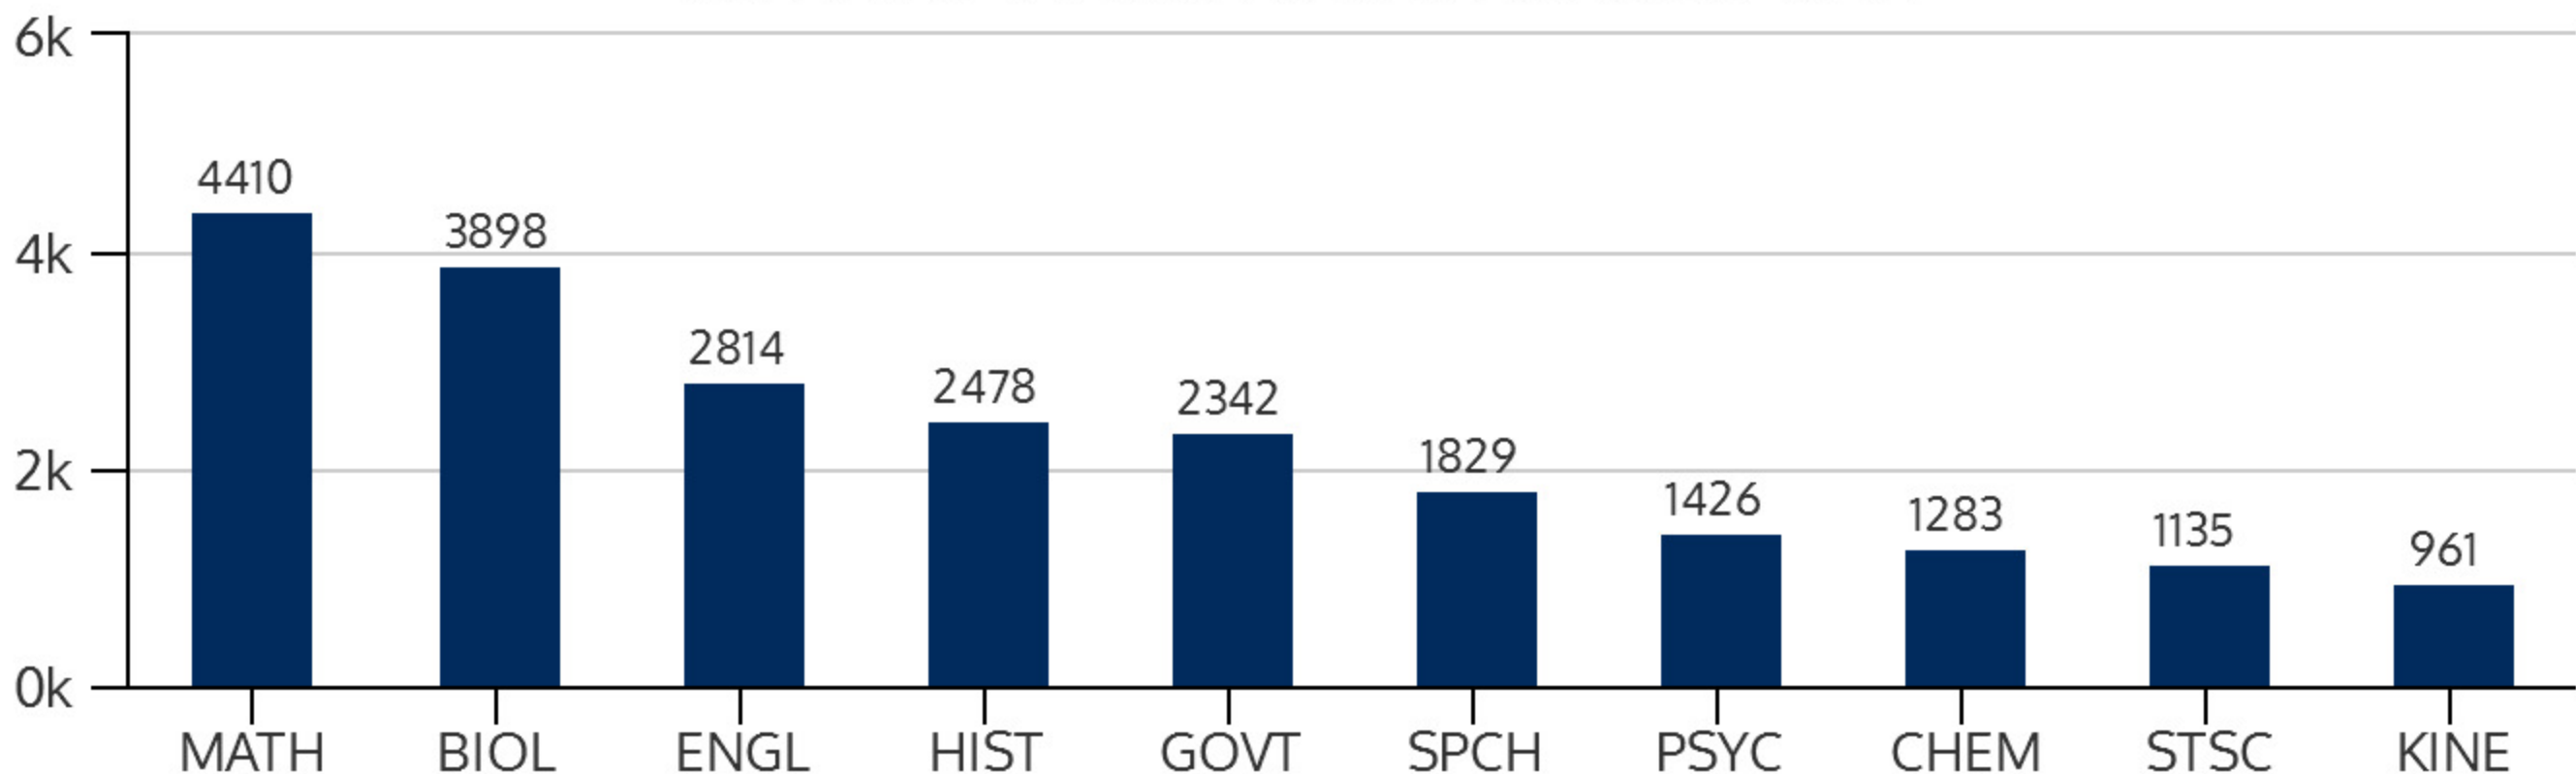

NORTHEAST CAMPUS 2015FL

Fall 2015 HEADCOUNT: 12,700 STUDENTS

STUDENT DEMOGRAPHICS

ETHNICITY

GENDER

AGE GROUP

COURSE ENROLLMENTS

FALL 2015 COURSE ENROLLMENT: 34,802

Source: ST Student Enrollment Data (Census Day) - NSOR excluded