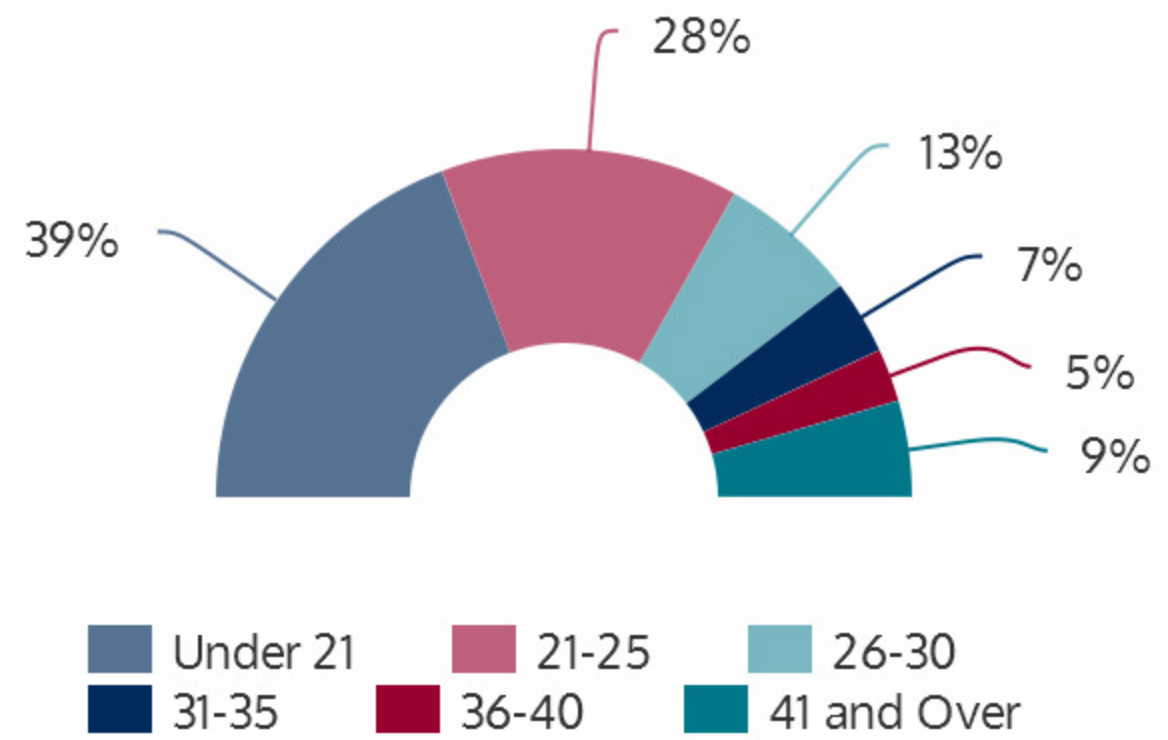

NORTHEAST CAMPUS 2015FL

Fall 2015 HEADCOUNT: 12,700 STUDENTS

STUDENT DEMOGRAPHICS

ETHNICITY

GENDER

AGE GROUP

COURSE ENROLLMENTS

FALL 2015 COURSE ENROLLMENT: 34,802