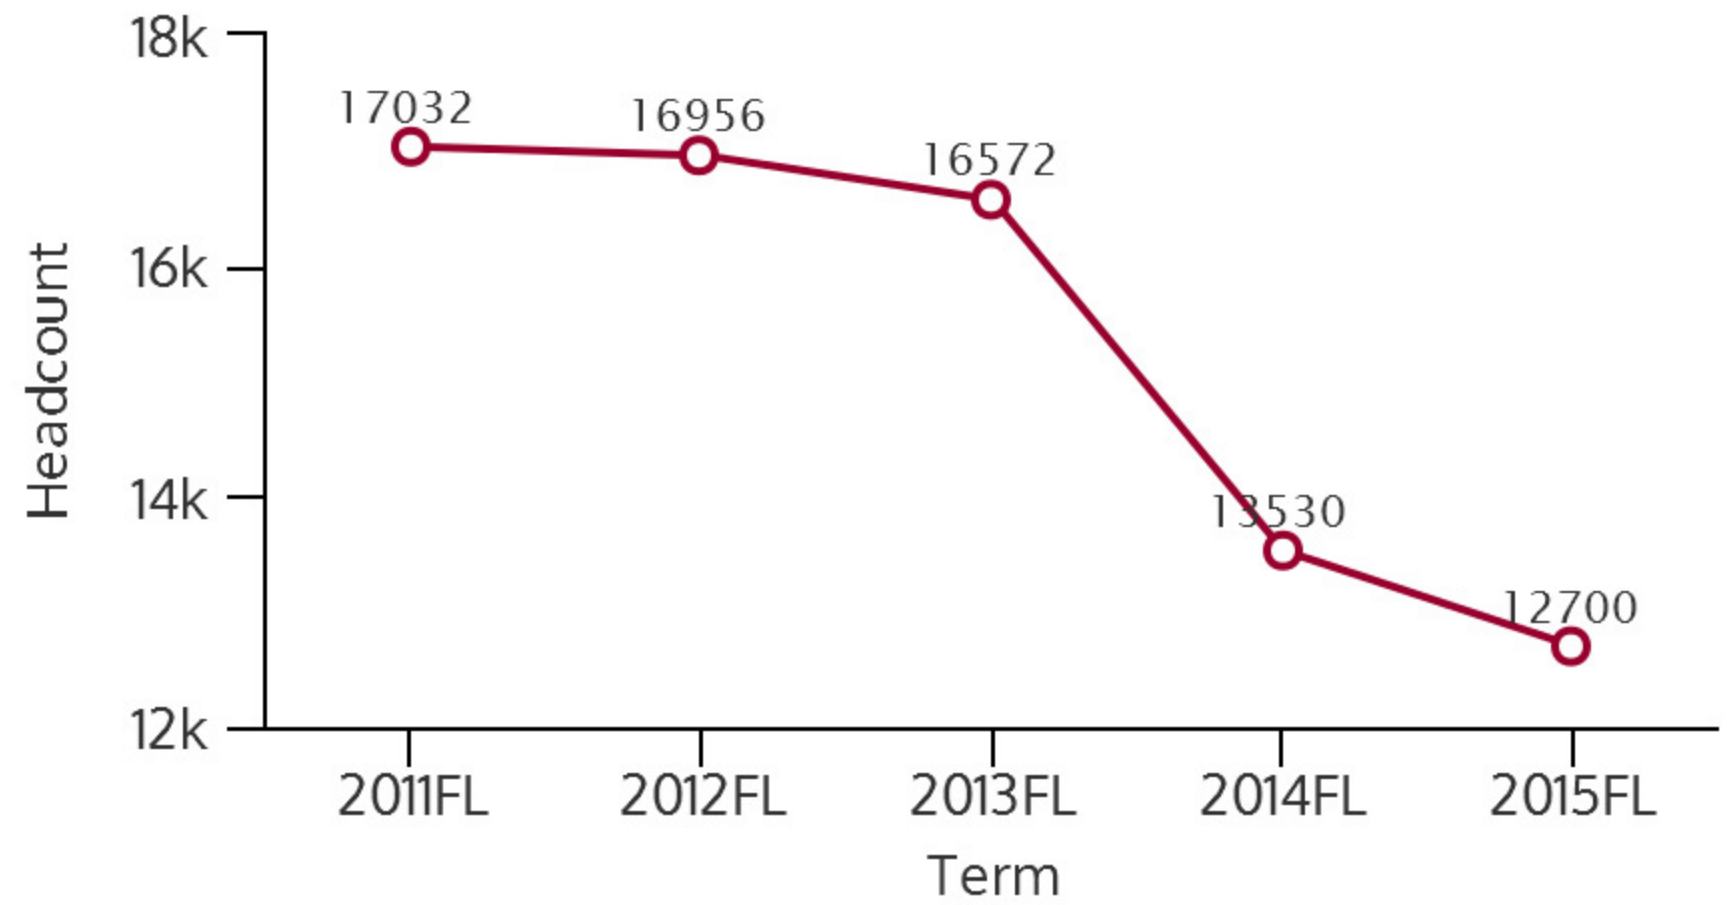

NORTHEAST CAMPUS 2015FL

Fall 2015 HEADCOUNT: 12,700 STUDENTS

STUDENT DEMOGRAPHICS

ETHNICITY

GENDER

AGE GROUP

COURSE ENROLLMENTS

FALL 2015 COURSE ENROLLMENT: 34,802

Source: ST Student Enrollment Data (Census Day) - NSOR excluded