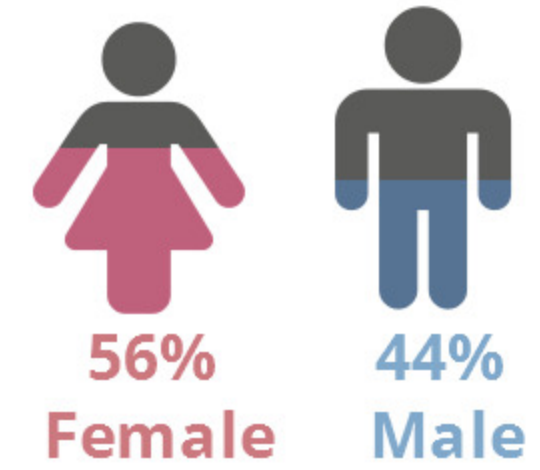

NORTHEAST CAMPUS 2015FL

Fall 2015 HEADCOUNT: 12,700 STUDENTS

STUDENT DEMOGRAPHICS

ETHNICITY

GENDER

AGE GROUP

COURSE ENROLLMENTS

FALL 2015 COURSE ENROLLMENT: 34,802