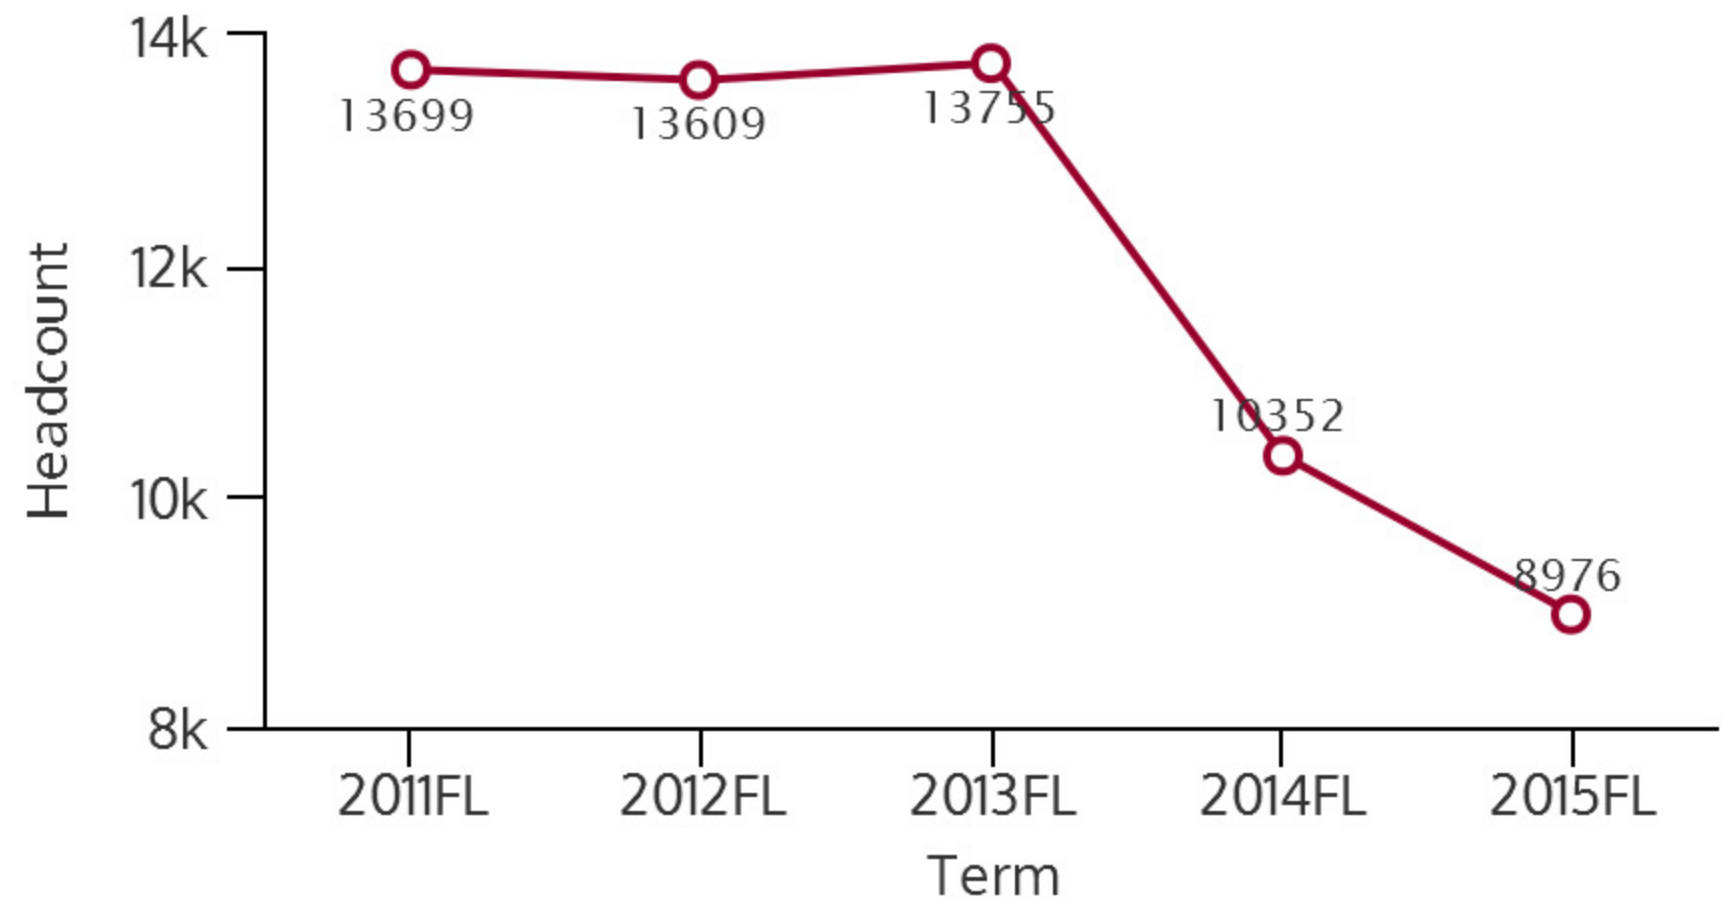

## FALL 2015 HEADCOUNT: 8,976 STUDENTS

## STUDENT DEMOGRAPHICS