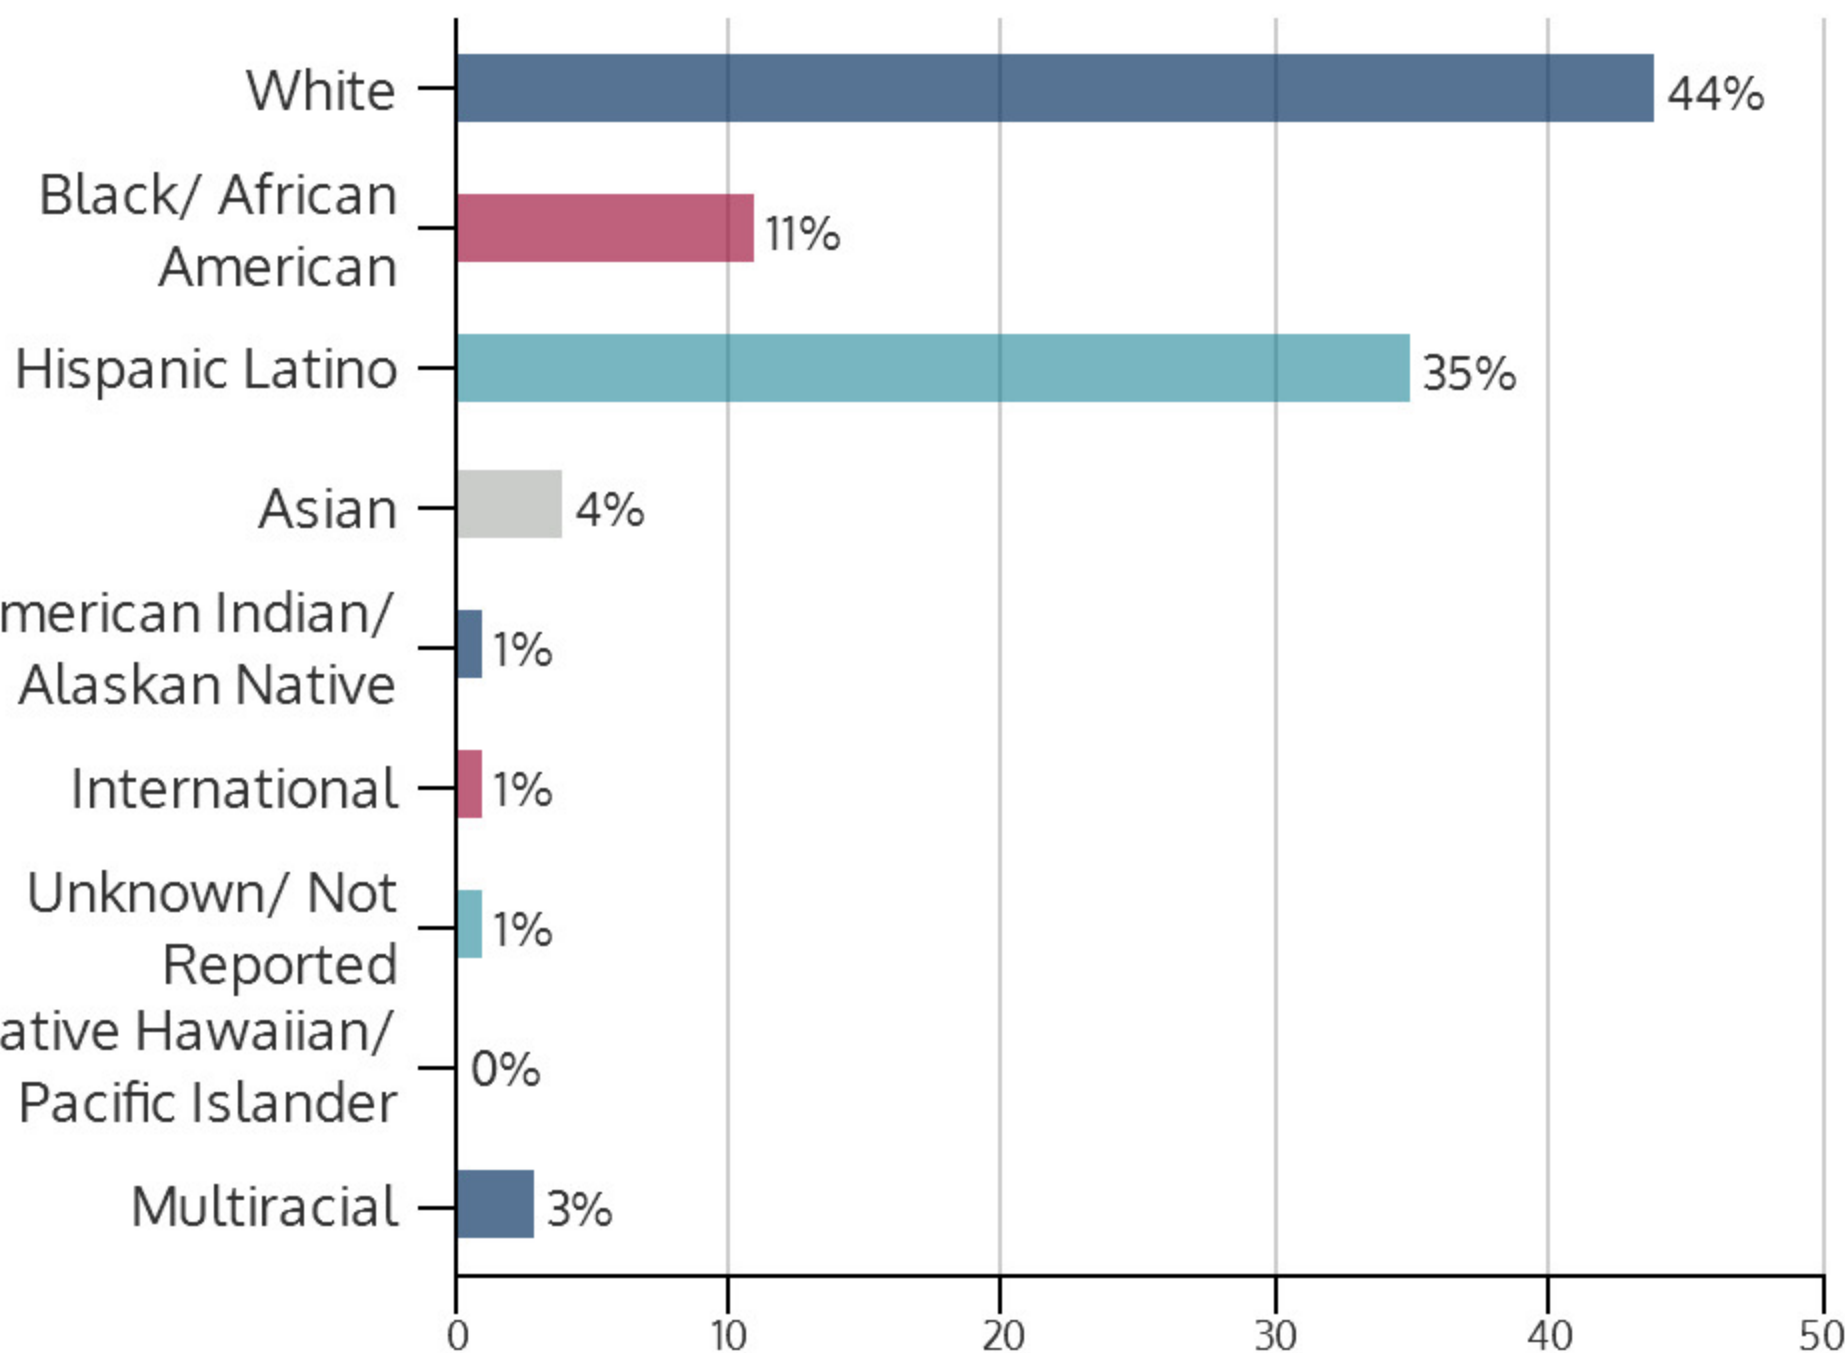

## FALL 2015 HEADCOUNT: 8,976 STUDENTS

## STUDENT DEMOGRAPHICS

### ETHNICITY