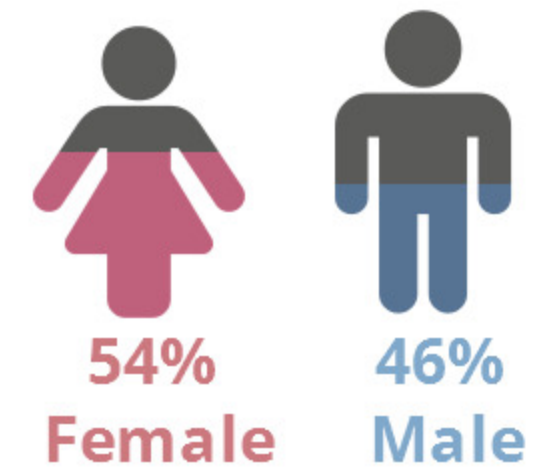

NORTHWEST CAMPUS 2015FL

FALL 2015 HEADCOUNT: 8,976 STUDENTS

STUDENT DEMOGRAPHICS

ETHNICITY

GENDER

AGE GROUP

COURSE ENROLLMENTS

FALL 2015 COURSE ENROLLMENT: 24,473

Source: ST Student Enrollment Data (Census Day) - NSOR excluded