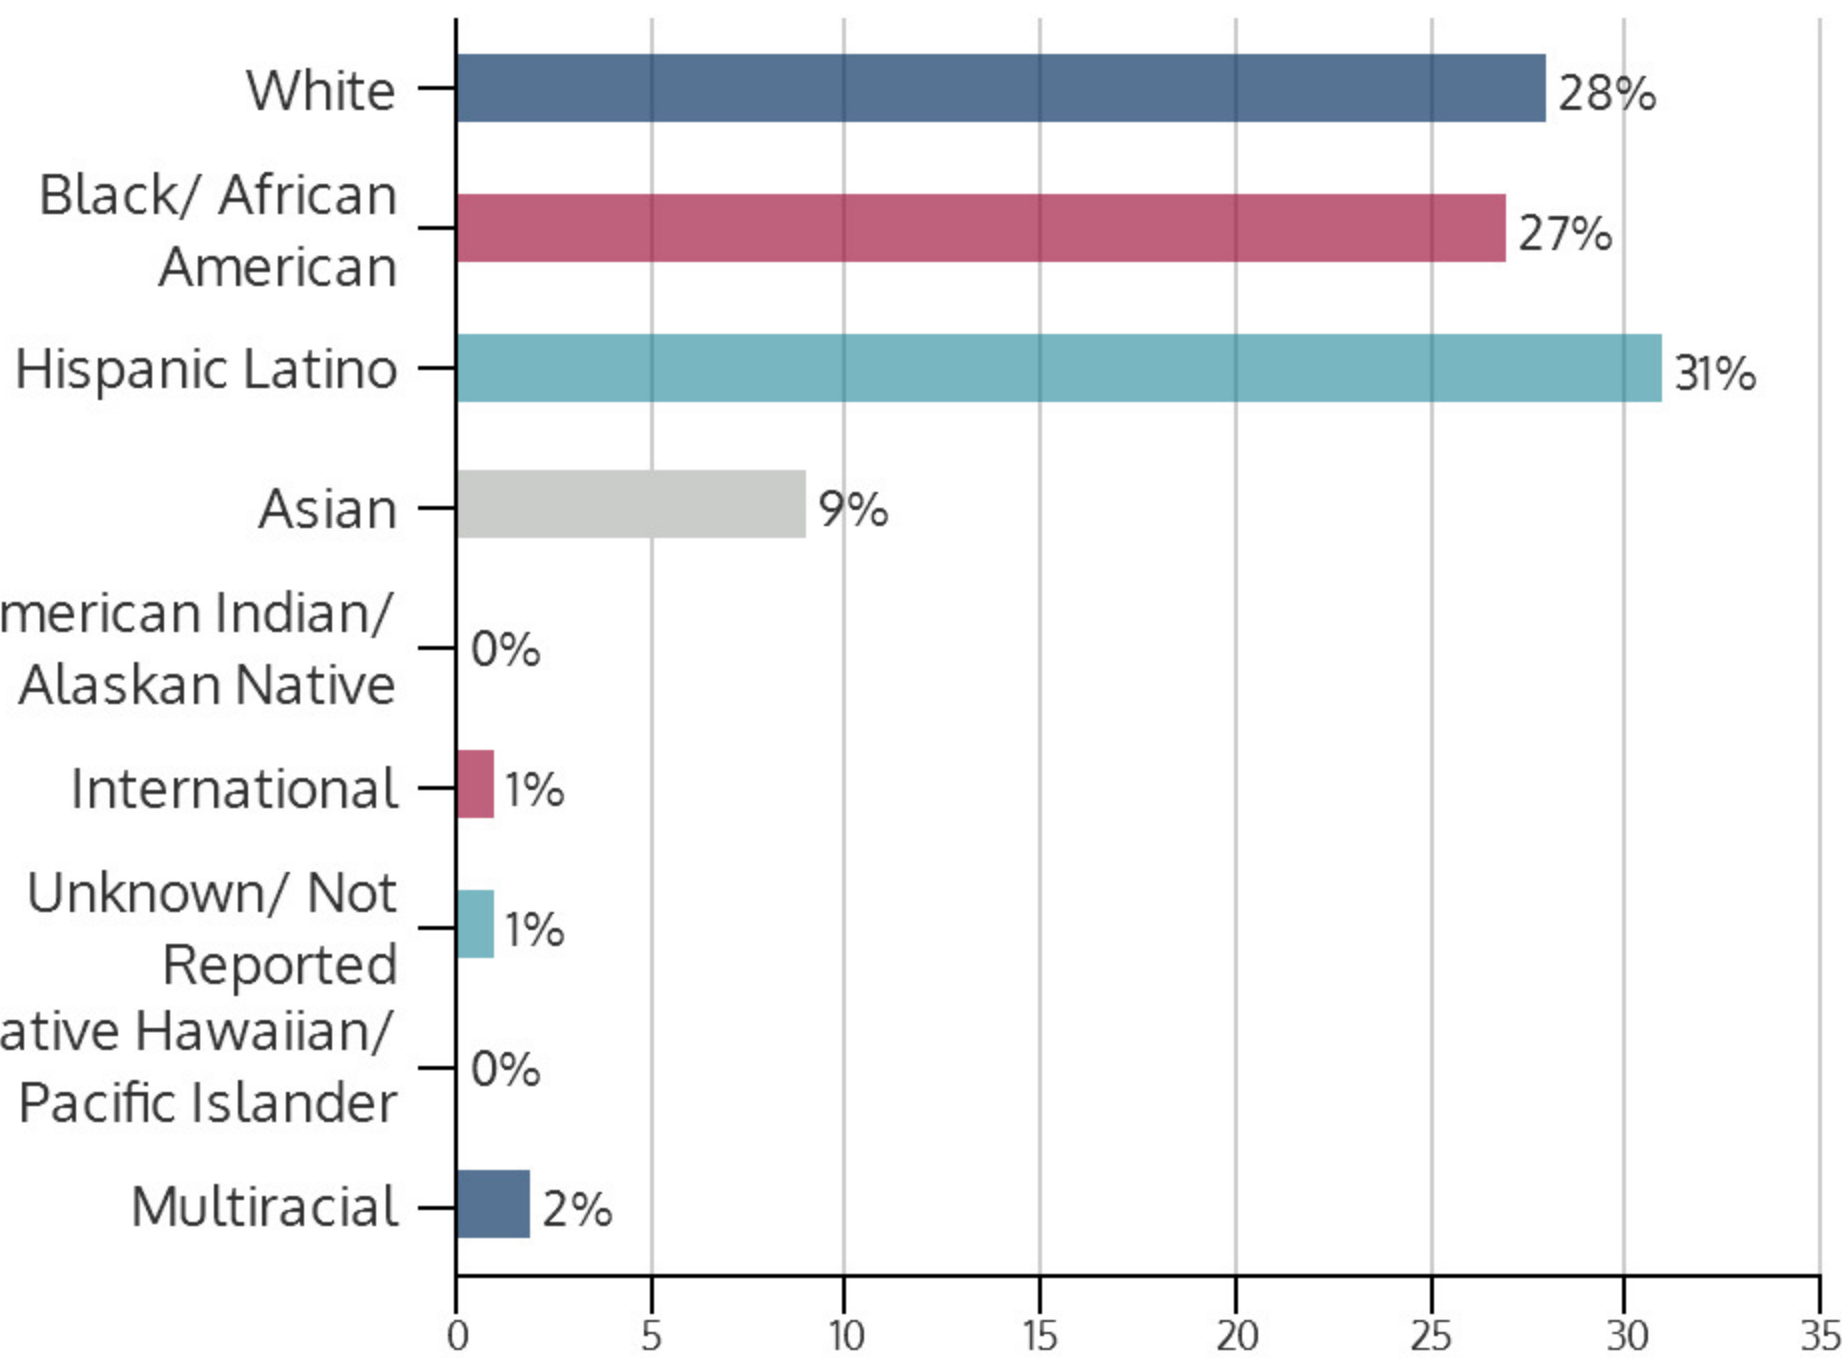

## FALL 2015 HEADCOUNT: 11,362 STUDENTS

## STUDENT DEMOGRAPHICS

### ETHNICITY