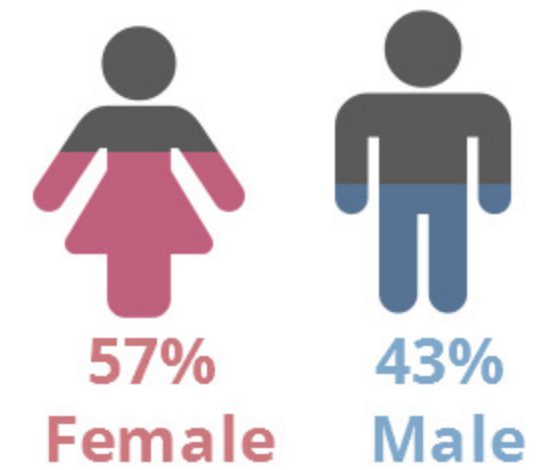

SOUTHEAST CAMPUS 2015FL

FALL 2015 HEADCOUNT: 11,362 STUDENTS

STUDENT DEMOGRAPHICS

ETHNICITY

GENDER

AGE GROUP

COURSE ENROLLMENTS

FALL 2015 COURSE ENROLLMENT: 32,211

Source: ST Student Enrollment Data (Census Day) - NSOR excluded