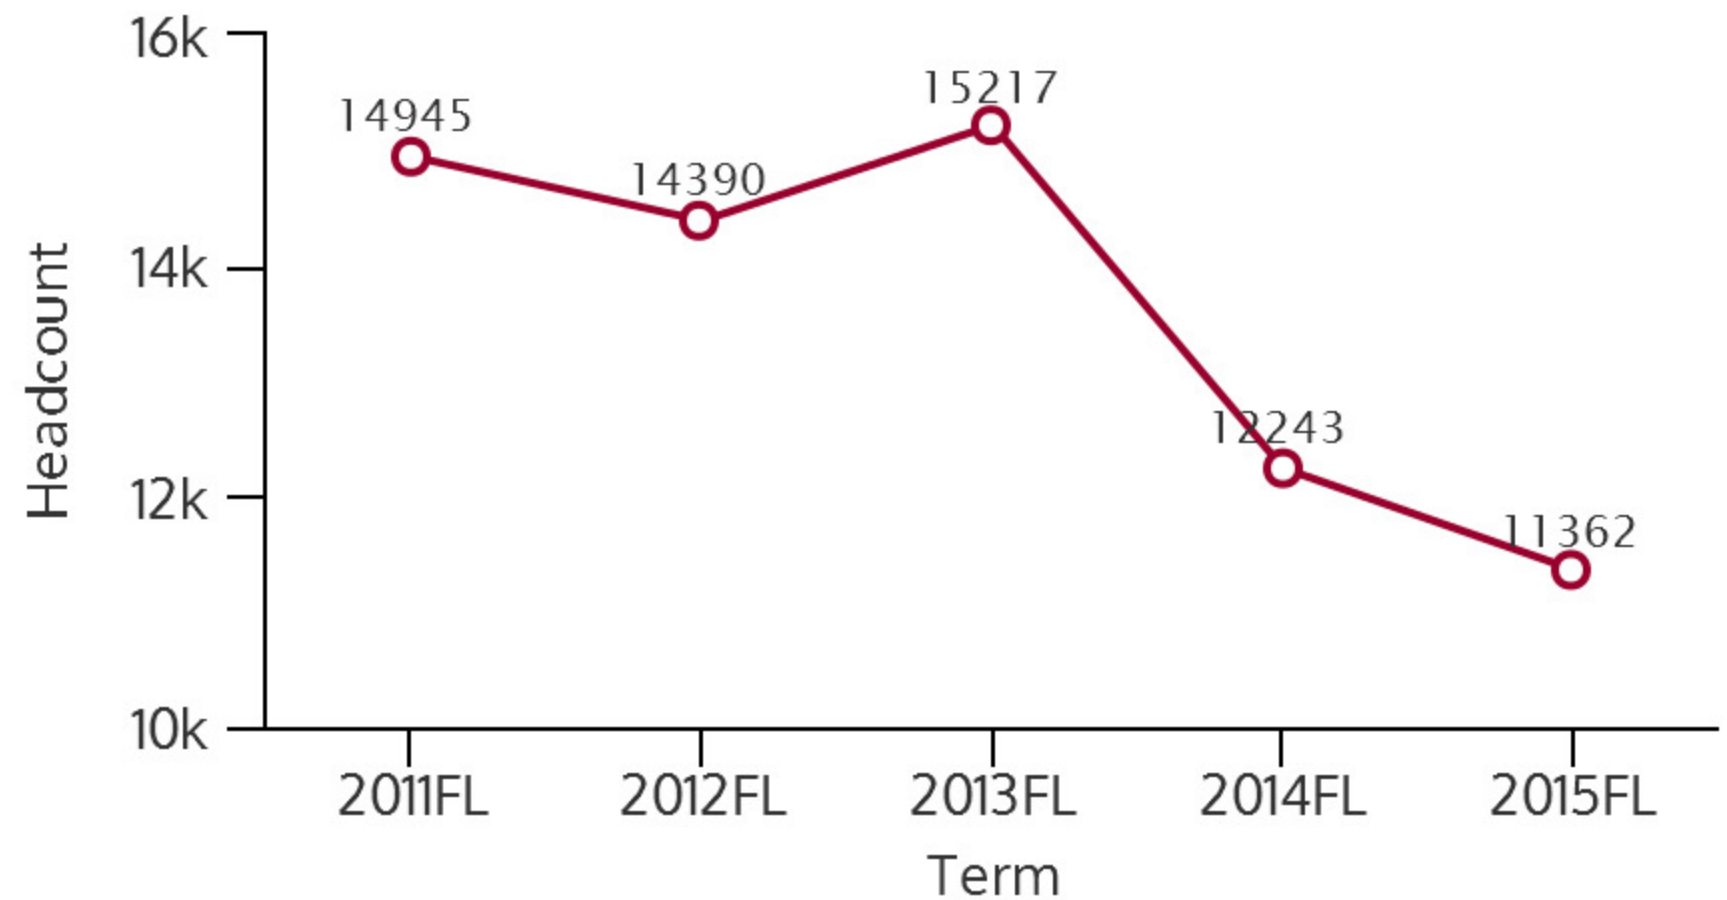

# SOUTHEAST CAMPUS 2015FL

## FALL 2015 HEADCOUNT: 11,362 STUDENTS

## STUDENT DEMOGRAPHICS