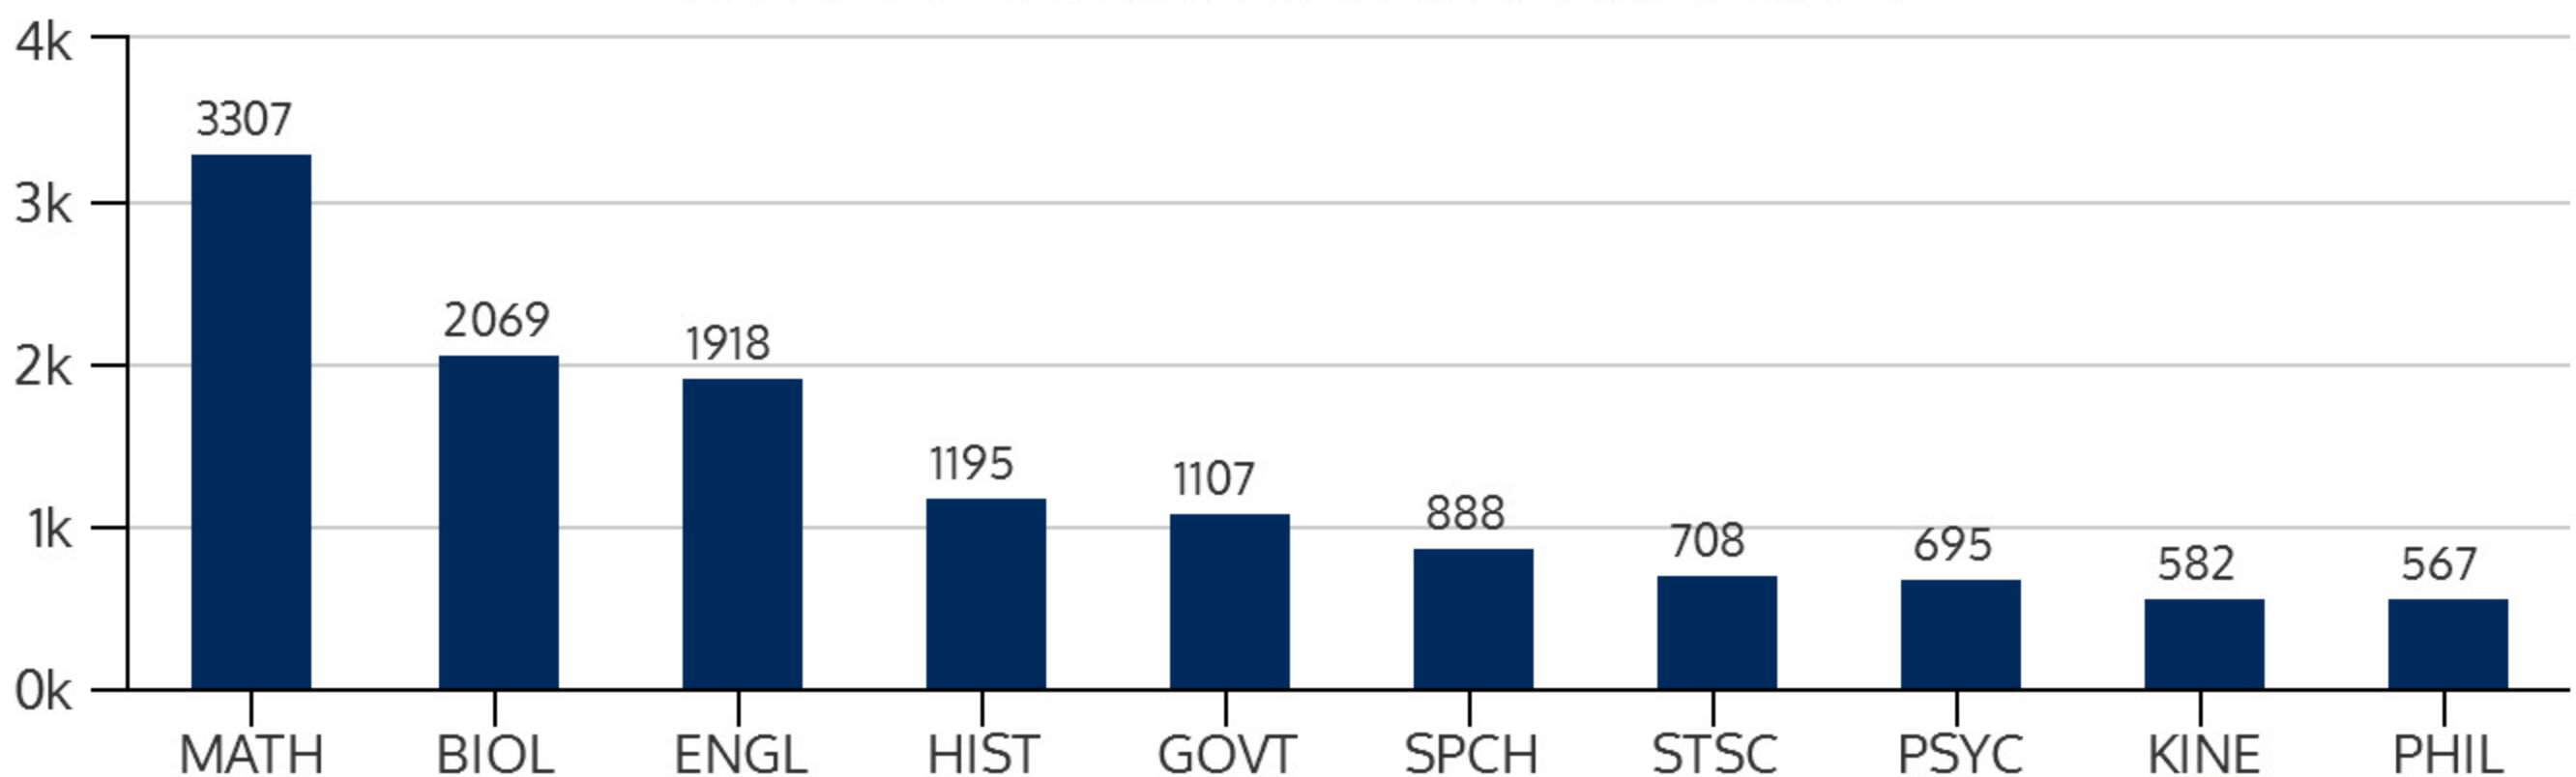

SOUTH CAMPUS 2015FL

FALL 2015 HEADCOUNT: 8,310 STUDENTS

STUDENT DEMOGRAPHICS

ETHNICITY

GENDER

AGE GROUP

COURSE ENROLLMENTS

FALL 2015 COURSE ENROLLMENT: 20,151

Source: ST Student Enrollment Data (Census Day) - NSOR excluded