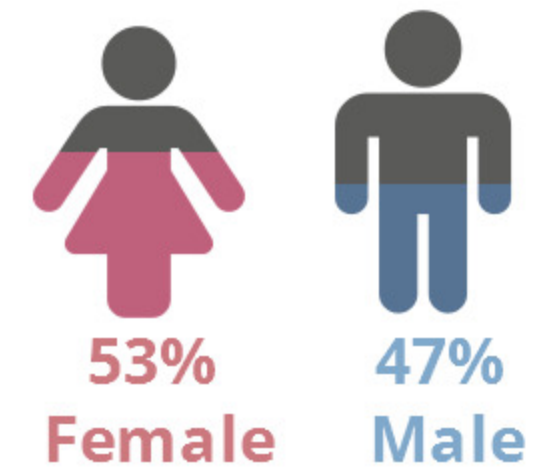

SOUTH CAMPUS 2015FL

FALL 2015 HEADCOUNT: 8,310 STUDENTS

STUDENT DEMOGRAPHICS

ETHNICITY

GENDER

AGE GROUP

COURSE ENROLLMENTS

FALL 2015 COURSE ENROLLMENT: 20,151