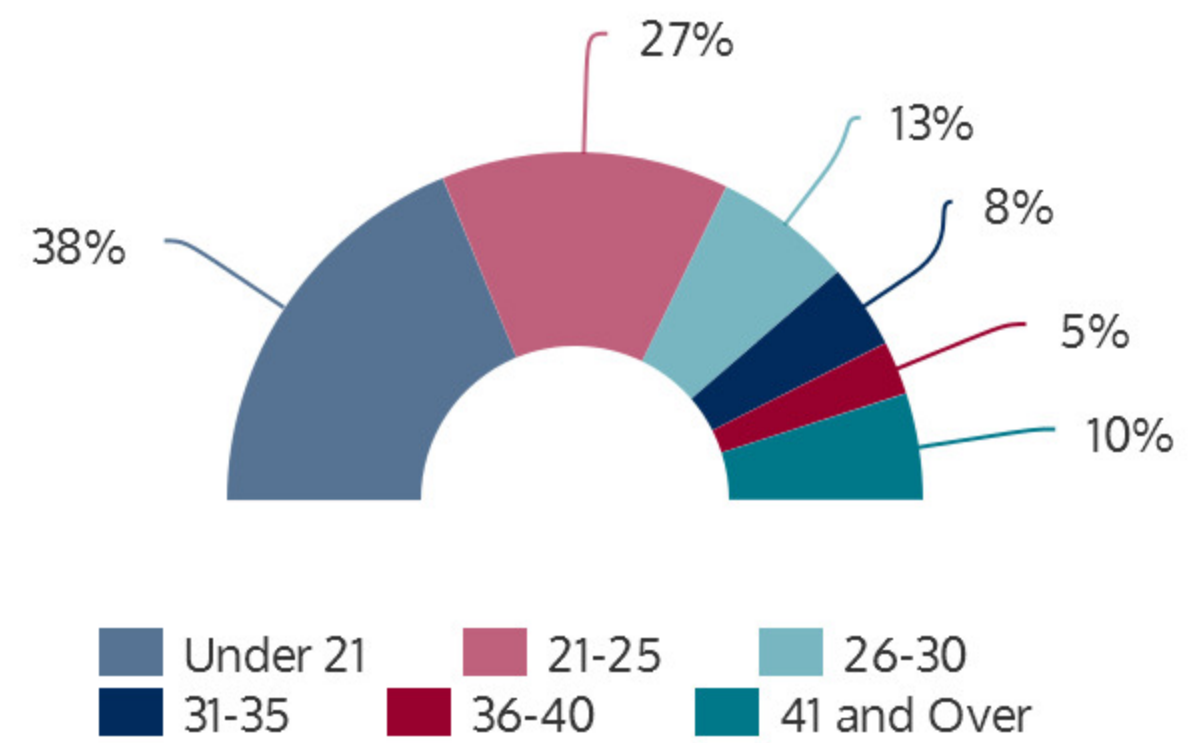

SOUTH CAMPUS 2015FL

FALL 2015 HEADCOUNT: 8,310 STUDENTS

STUDENT DEMOGRAPHICS

ETHNICITY

GENDER

AGE GROUP

COURSE ENROLLMENTS

FALL 2015 COURSE ENROLLMENT: 20,151