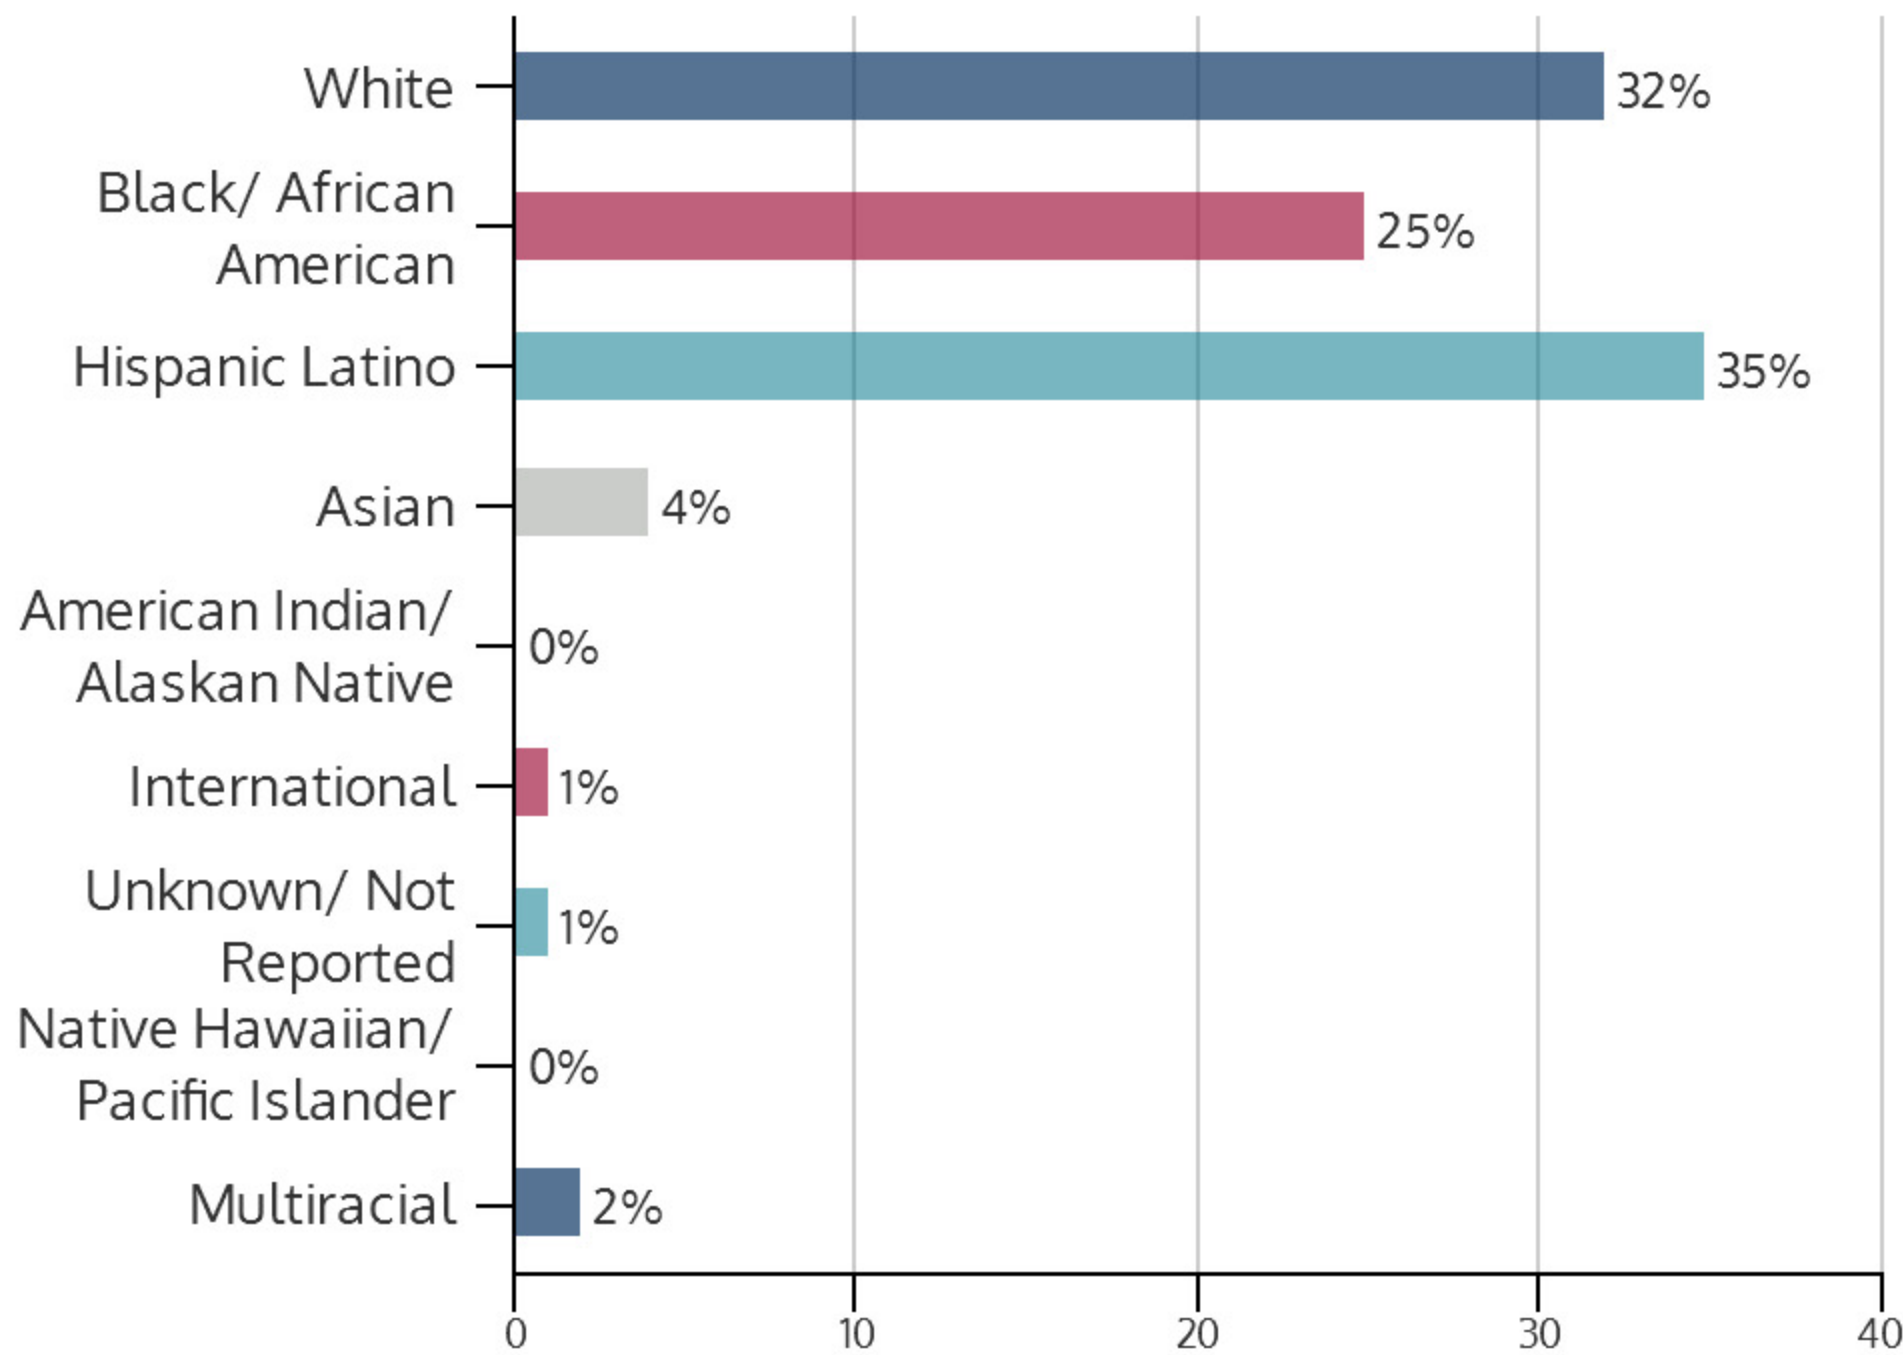

SOUTH CAMPUS 2015FL

FALL 2015 HEADCOUNT: 8,310 STUDENTS

STUDENT DEMOGRAPHICS

ETHNICITY

GENDER

AGE GROUP

COURSE ENROLLMENTS

FALL 2015 COURSE ENROLLMENT: 20,151