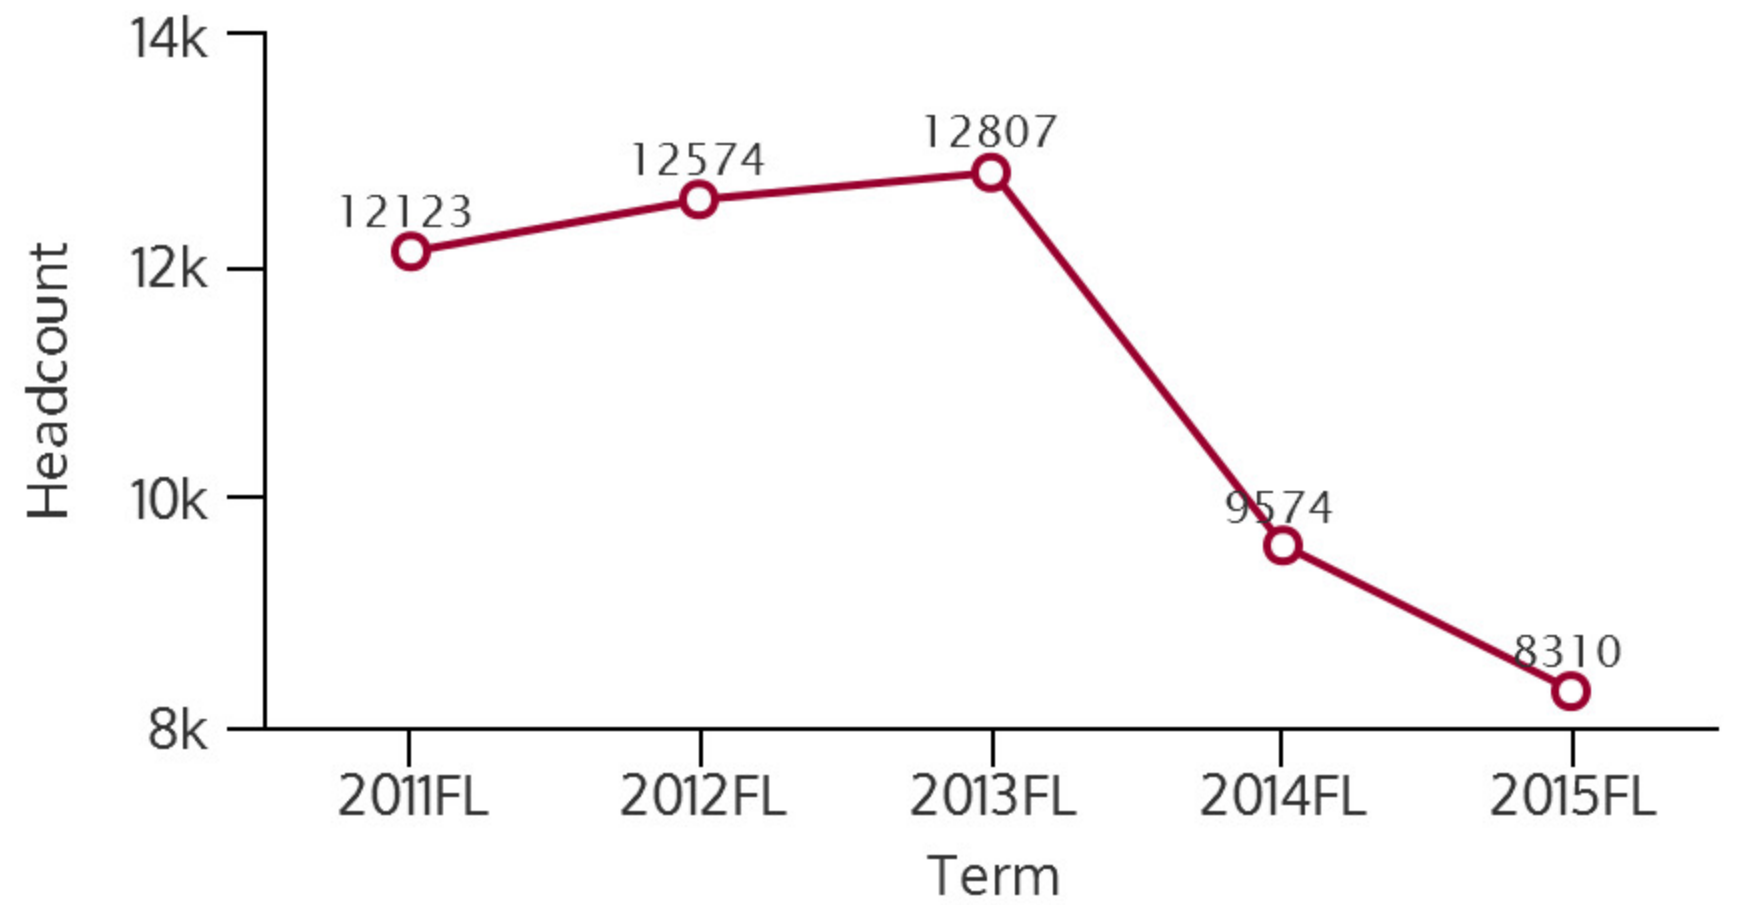

SOUTH CAMPUS 2015FL

FALL 2015 HEADCOUNT: 8,310 STUDENTS

STUDENT DEMOGRAPHICS

ETHNICITY

GENDER

AGE GROUP

COURSE ENROLLMENTS

FALL 2015 COURSE ENROLLMENT: 20,151

Source: ST Student Enrollment Data (Census Day) - NSOR excluded