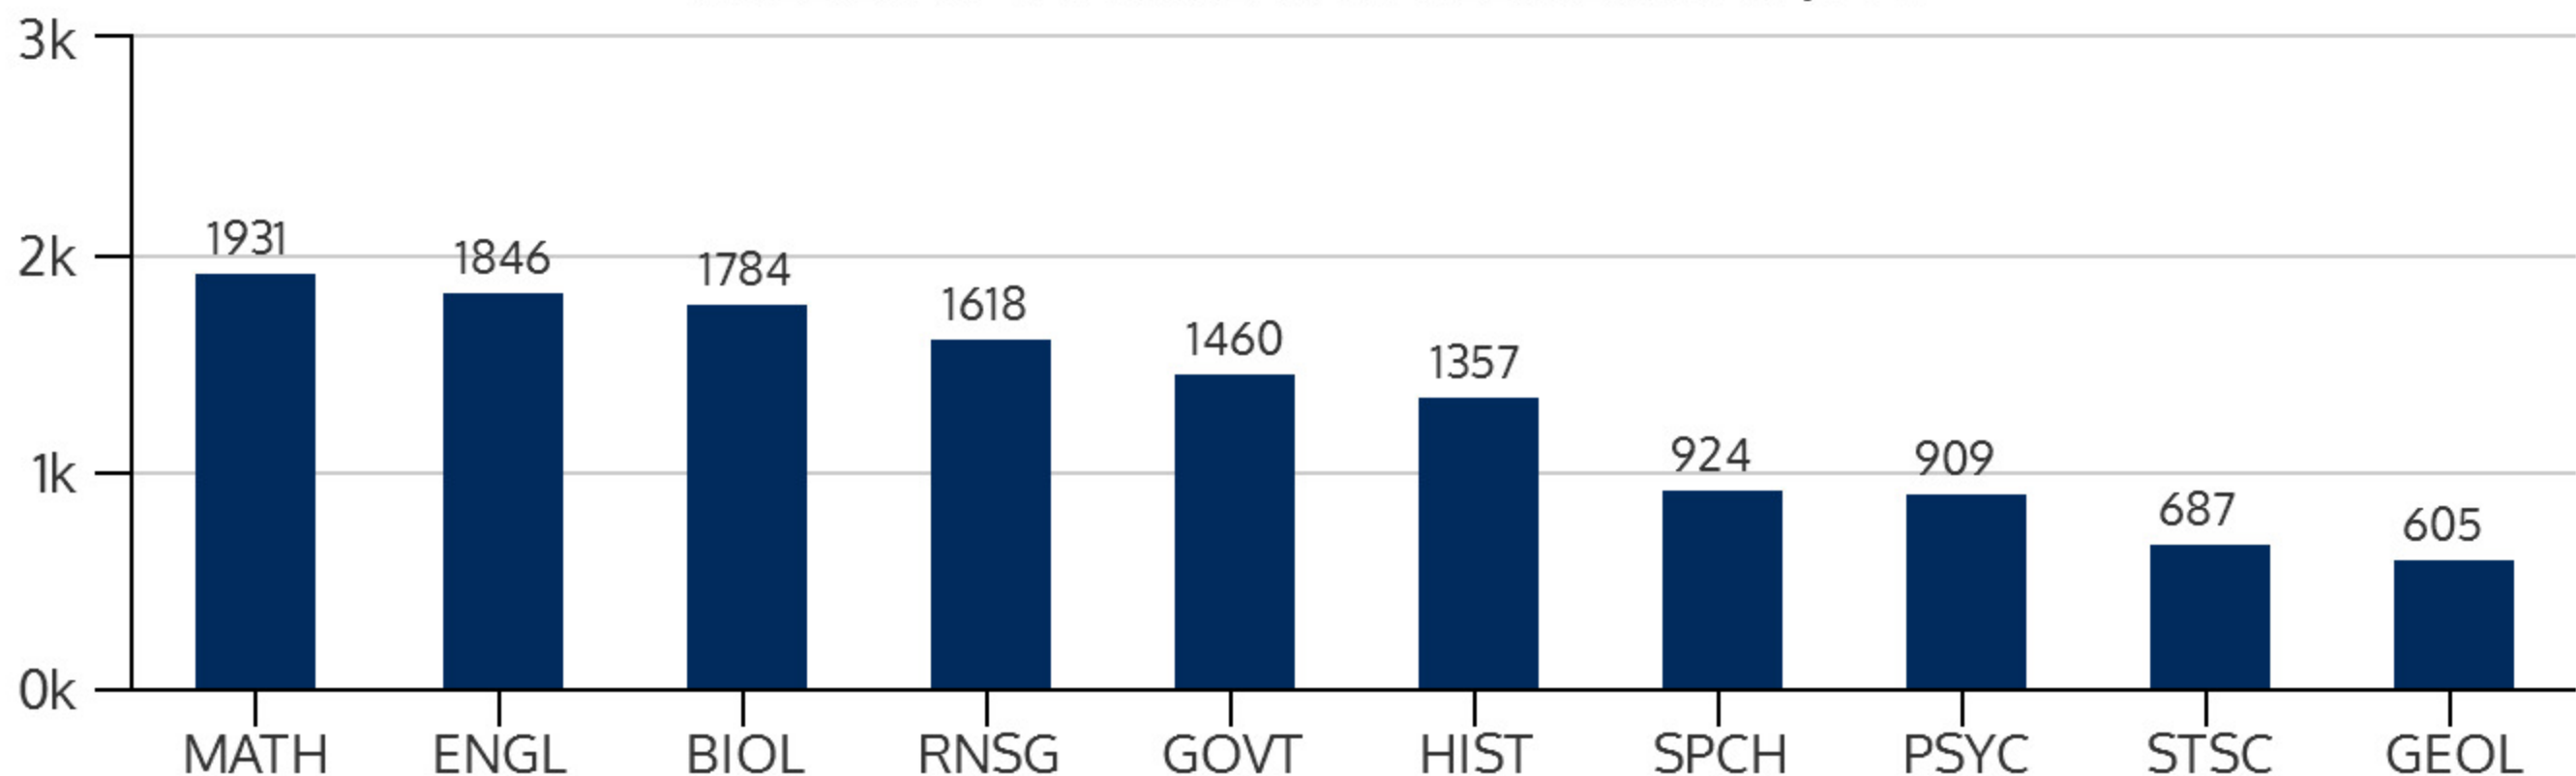

TRINITY RIVER CAMPUS 2015FL

FALL 2015 HEADCOUNT: 7,855 STUDENTS

STUDENT DEMOGRAPHICS

ETHNICITY

GENDER

AGE GROUP

COURSE ENROLLMENTS

FALL 2015 COURSE ENROLLMENT: 19,303

Source: ST Student Enrollment Data (Census Day) - NSOR excluded