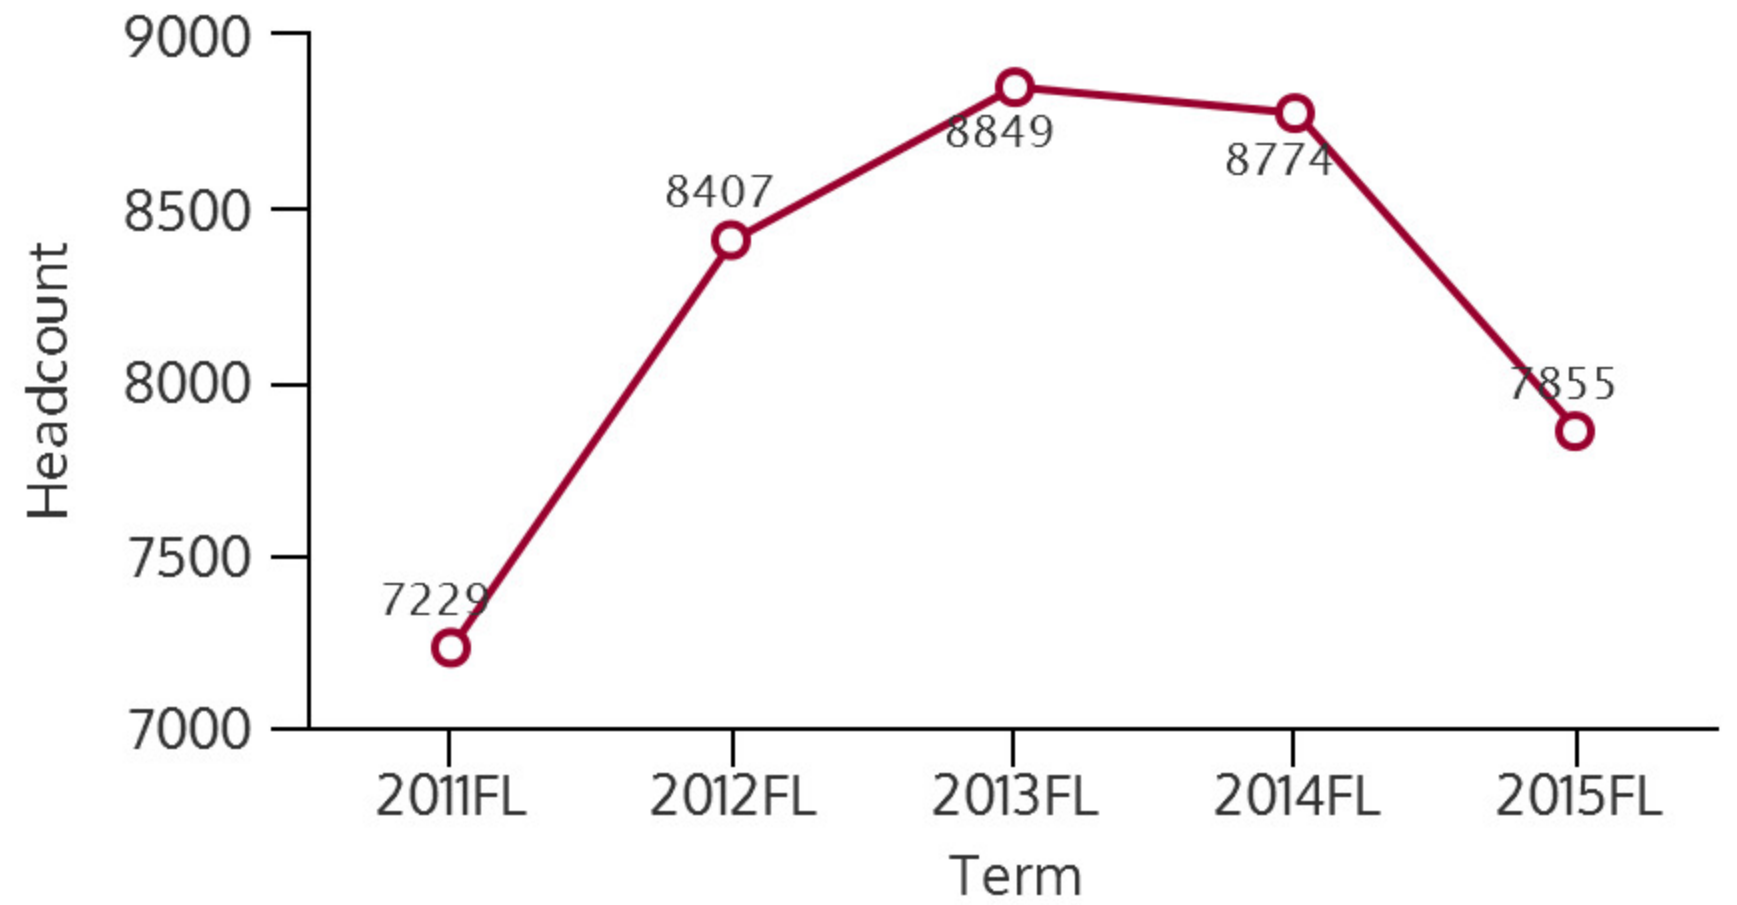

TRINITY RIVER CAMPUS 2015FL

FALL 2015 HEADCOUNT: 7,855 STUDENTS

STUDENT DEMOGRAPHICS

ETHNICITY

GENDER

AGE GROUP

COURSE ENROLLMENTS

FALL 2015 COURSE ENROLLMENT: 19,303

Source: ST Student Enrollment Data (Census Day) - NSOR excluded