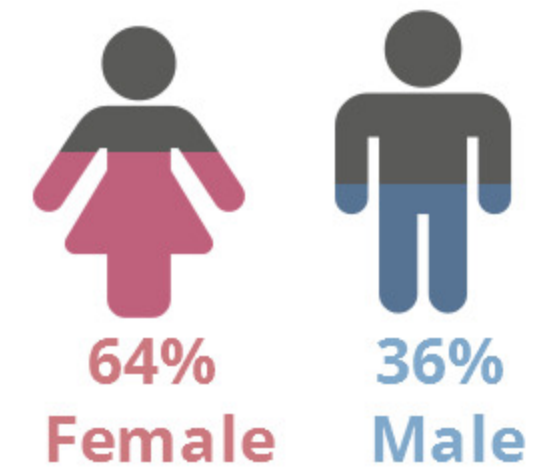

TRINITY RIVER CAMPUS 2015FL

FALL 2015 HEADCOUNT: 7,855 STUDENTS

STUDENT DEMOGRAPHICS

ETHNICITY

GENDER

AGE GROUP

COURSE ENROLLMENTS

FALL 2015 COURSE ENROLLMENT: 19,303