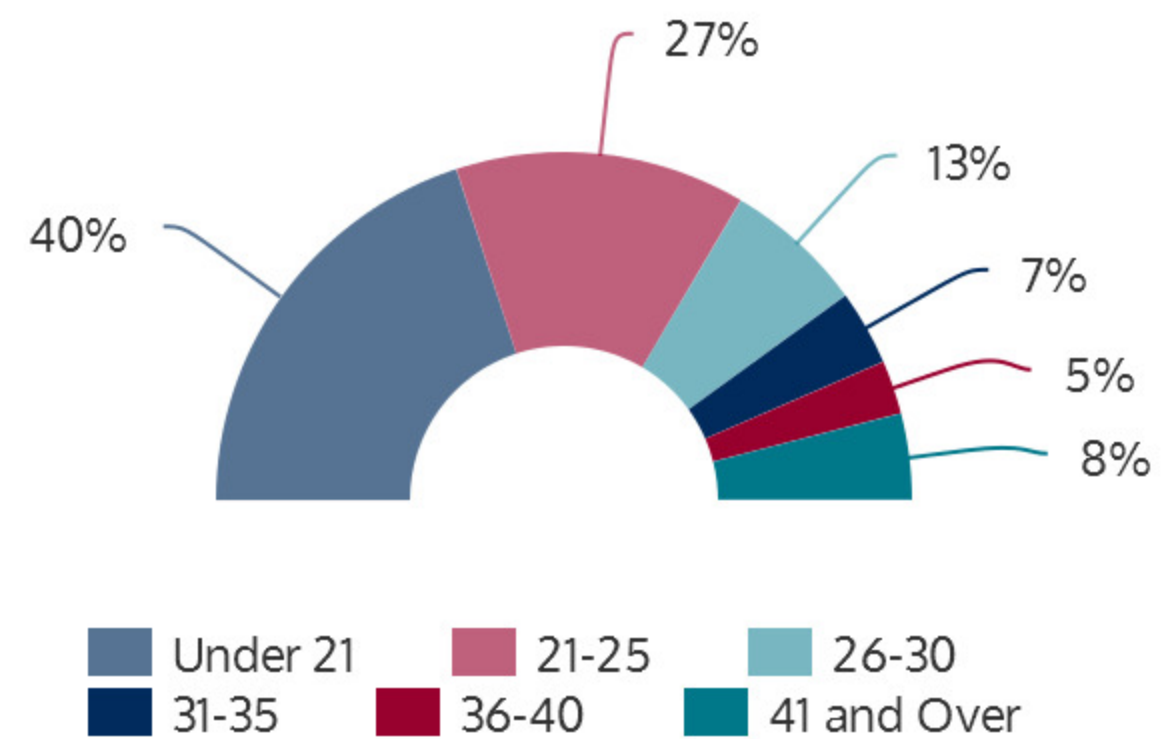

TRINITY RIVER CAMPUS 2015FL

FALL 2015 HEADCOUNT: 7,855 STUDENTS

STUDENT DEMOGRAPHICS

ETHNICITY

GENDER

AGE GROUP

COURSE ENROLLMENTS

FALL 2015 COURSE ENROLLMENT: 19,303