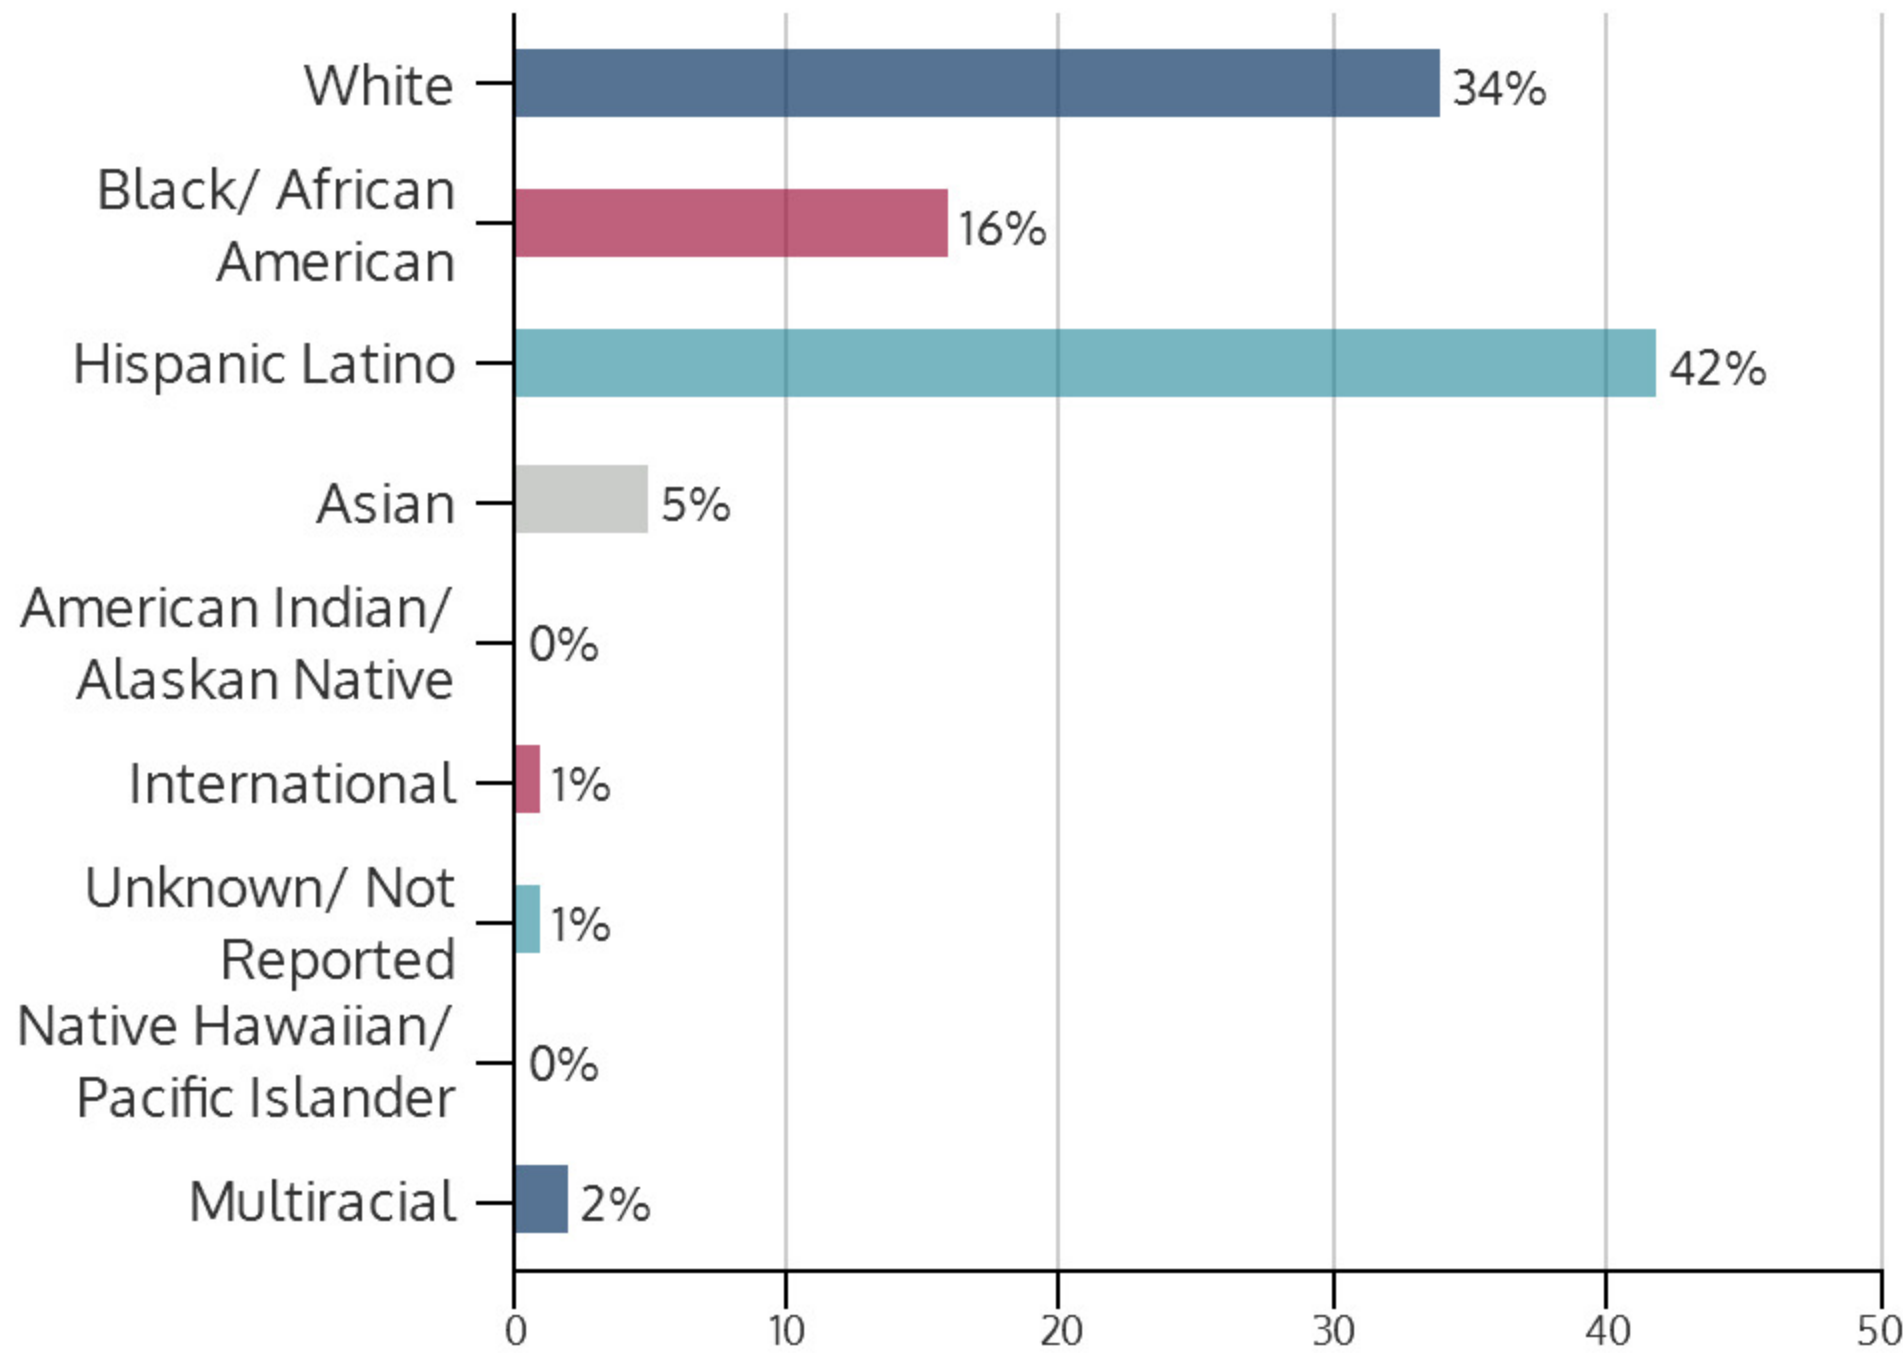

TRINITY RIVER CAMPUS 2015FL

FALL 2015 HEADCOUNT: 7,855 STUDENTS

STUDENT DEMOGRAPHICS

ETHNICITY

GENDER

AGE GROUP

COURSE ENROLLMENTS

FALL 2015 COURSE ENROLLMENT: 19,303