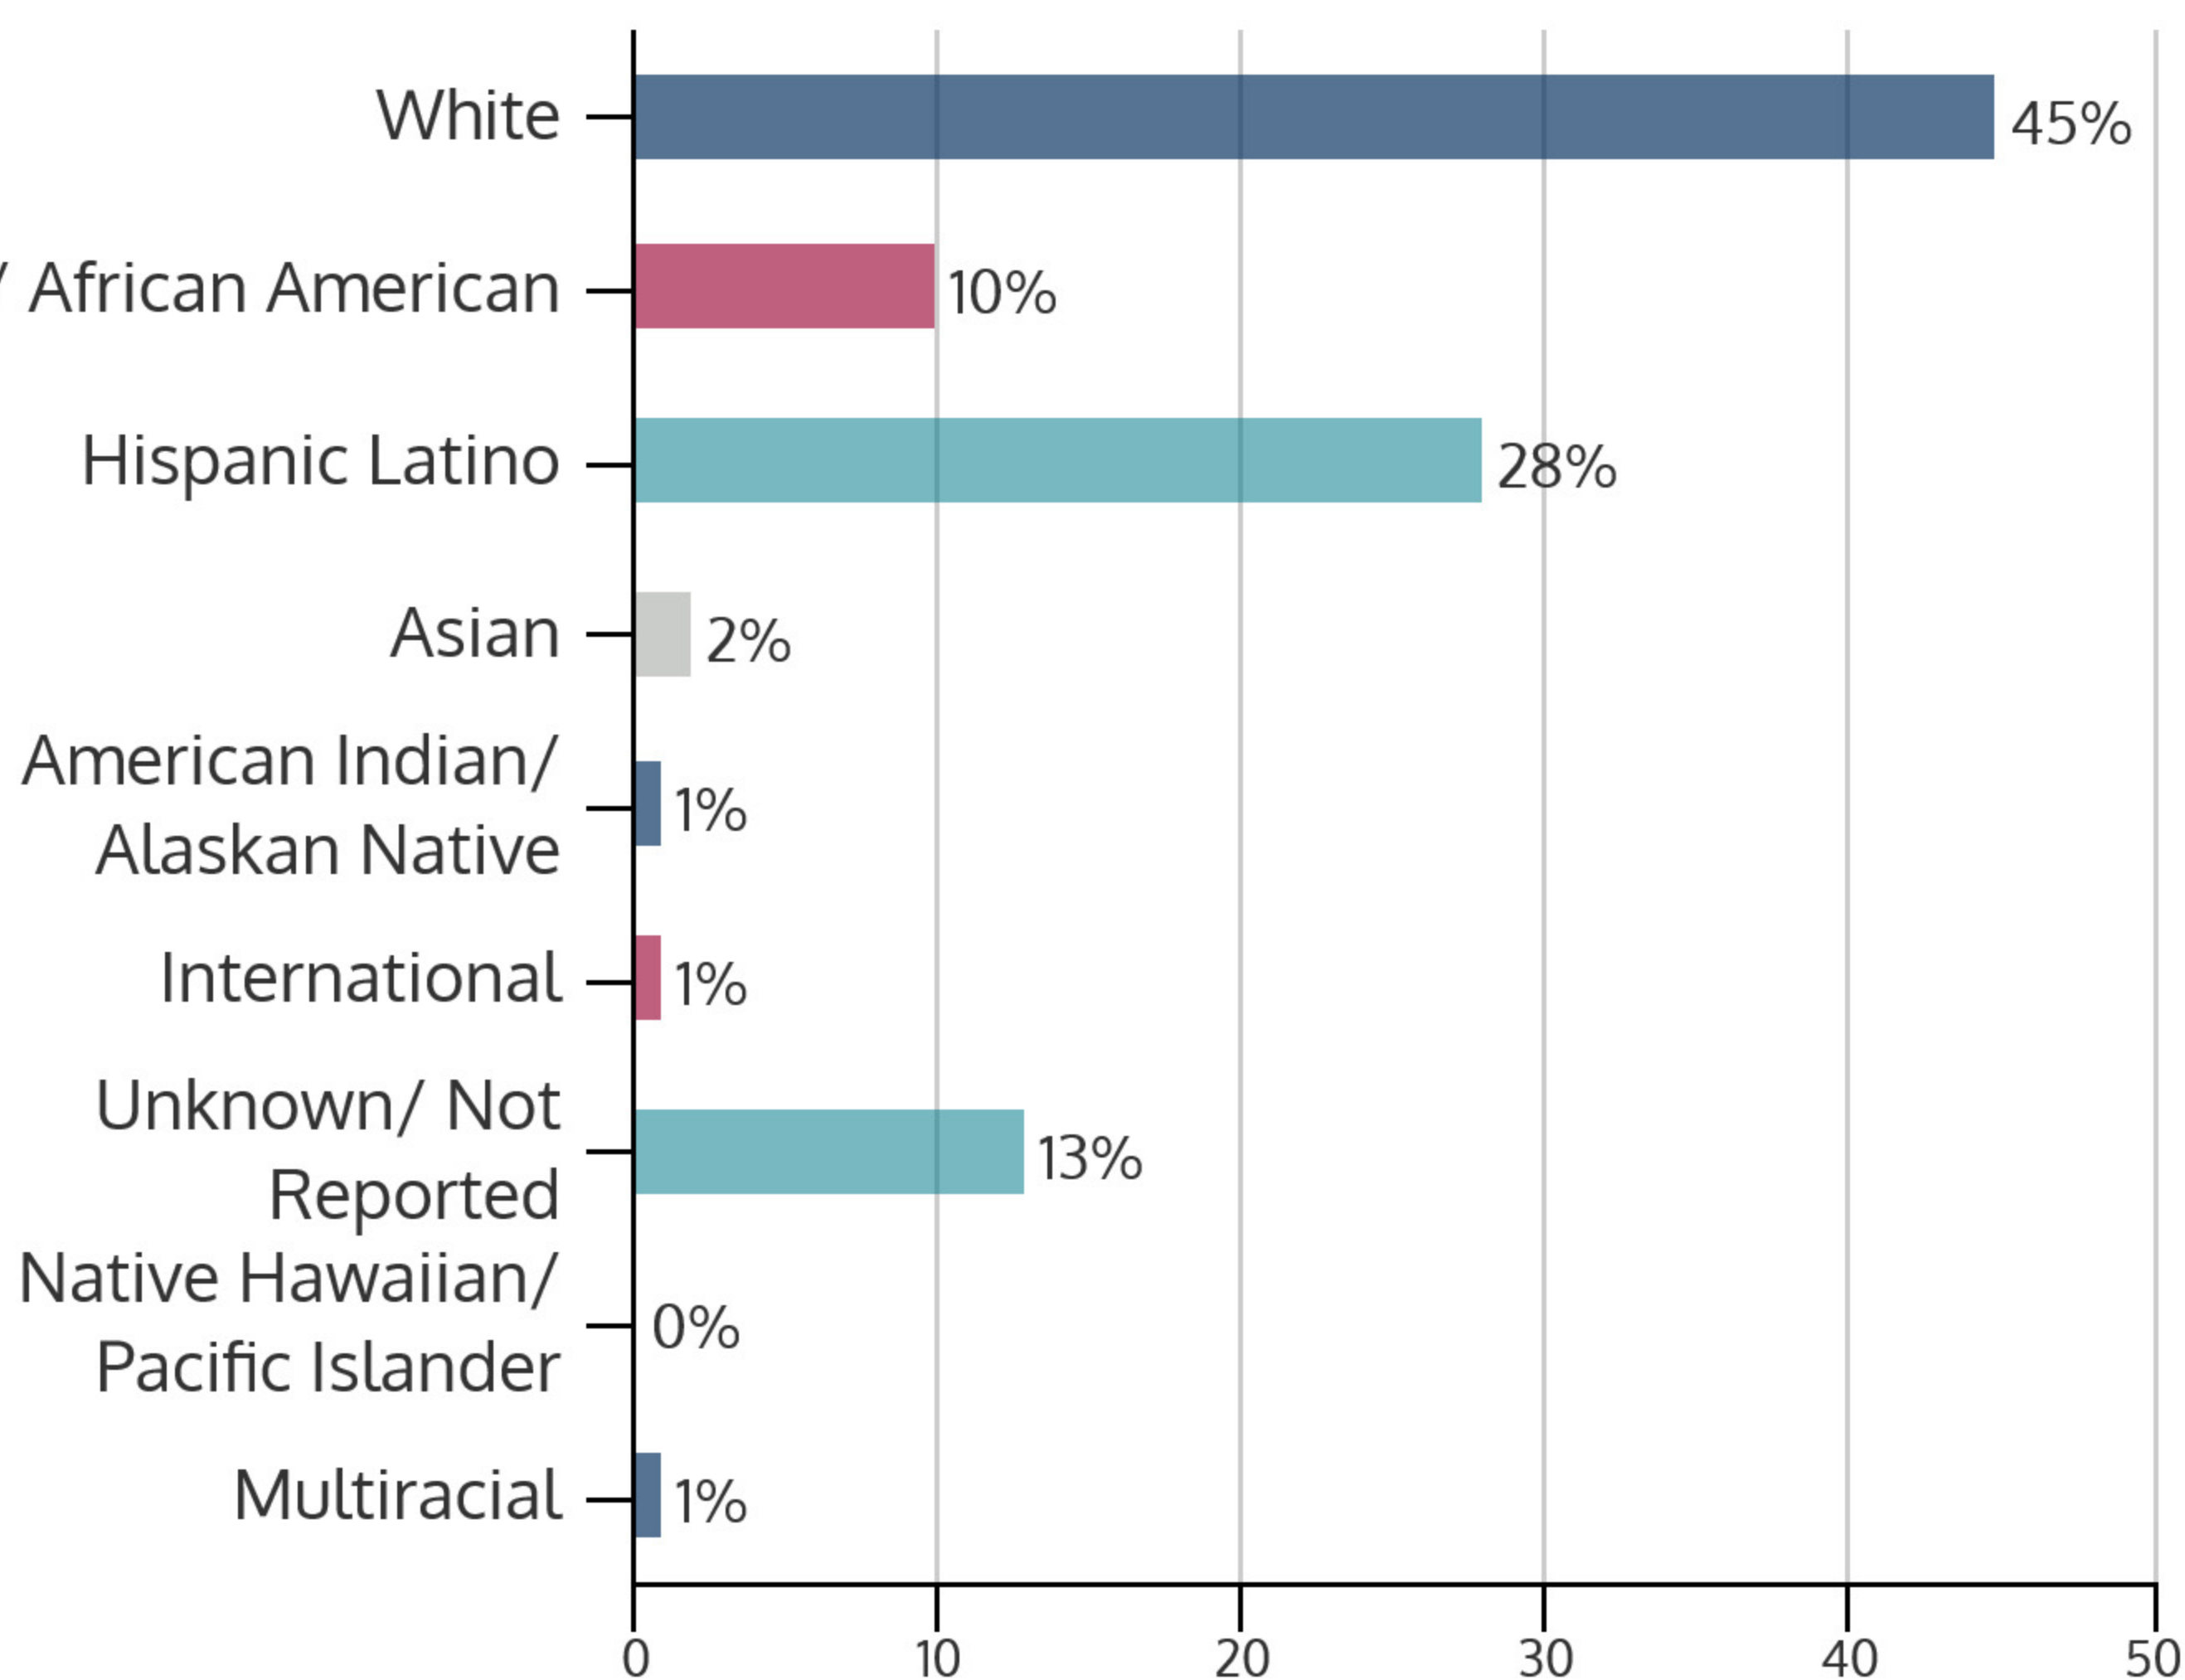

CORPORATE SOLUTIONS 2016Q1

2016Q1 HEADCOUNT: 1,101 STUDENTS

CIE STUDENT DEMOGRAPHICS

ETHNICITY

GENDER

AGE GROUP

CIE COURSE ENROLLMENTS

2016Q1 TOTAL COURSE ENROLLMENT: 1,823

Source: ST Student Enrollment Data (End of Term) - Courses with zero contact hours were excluded