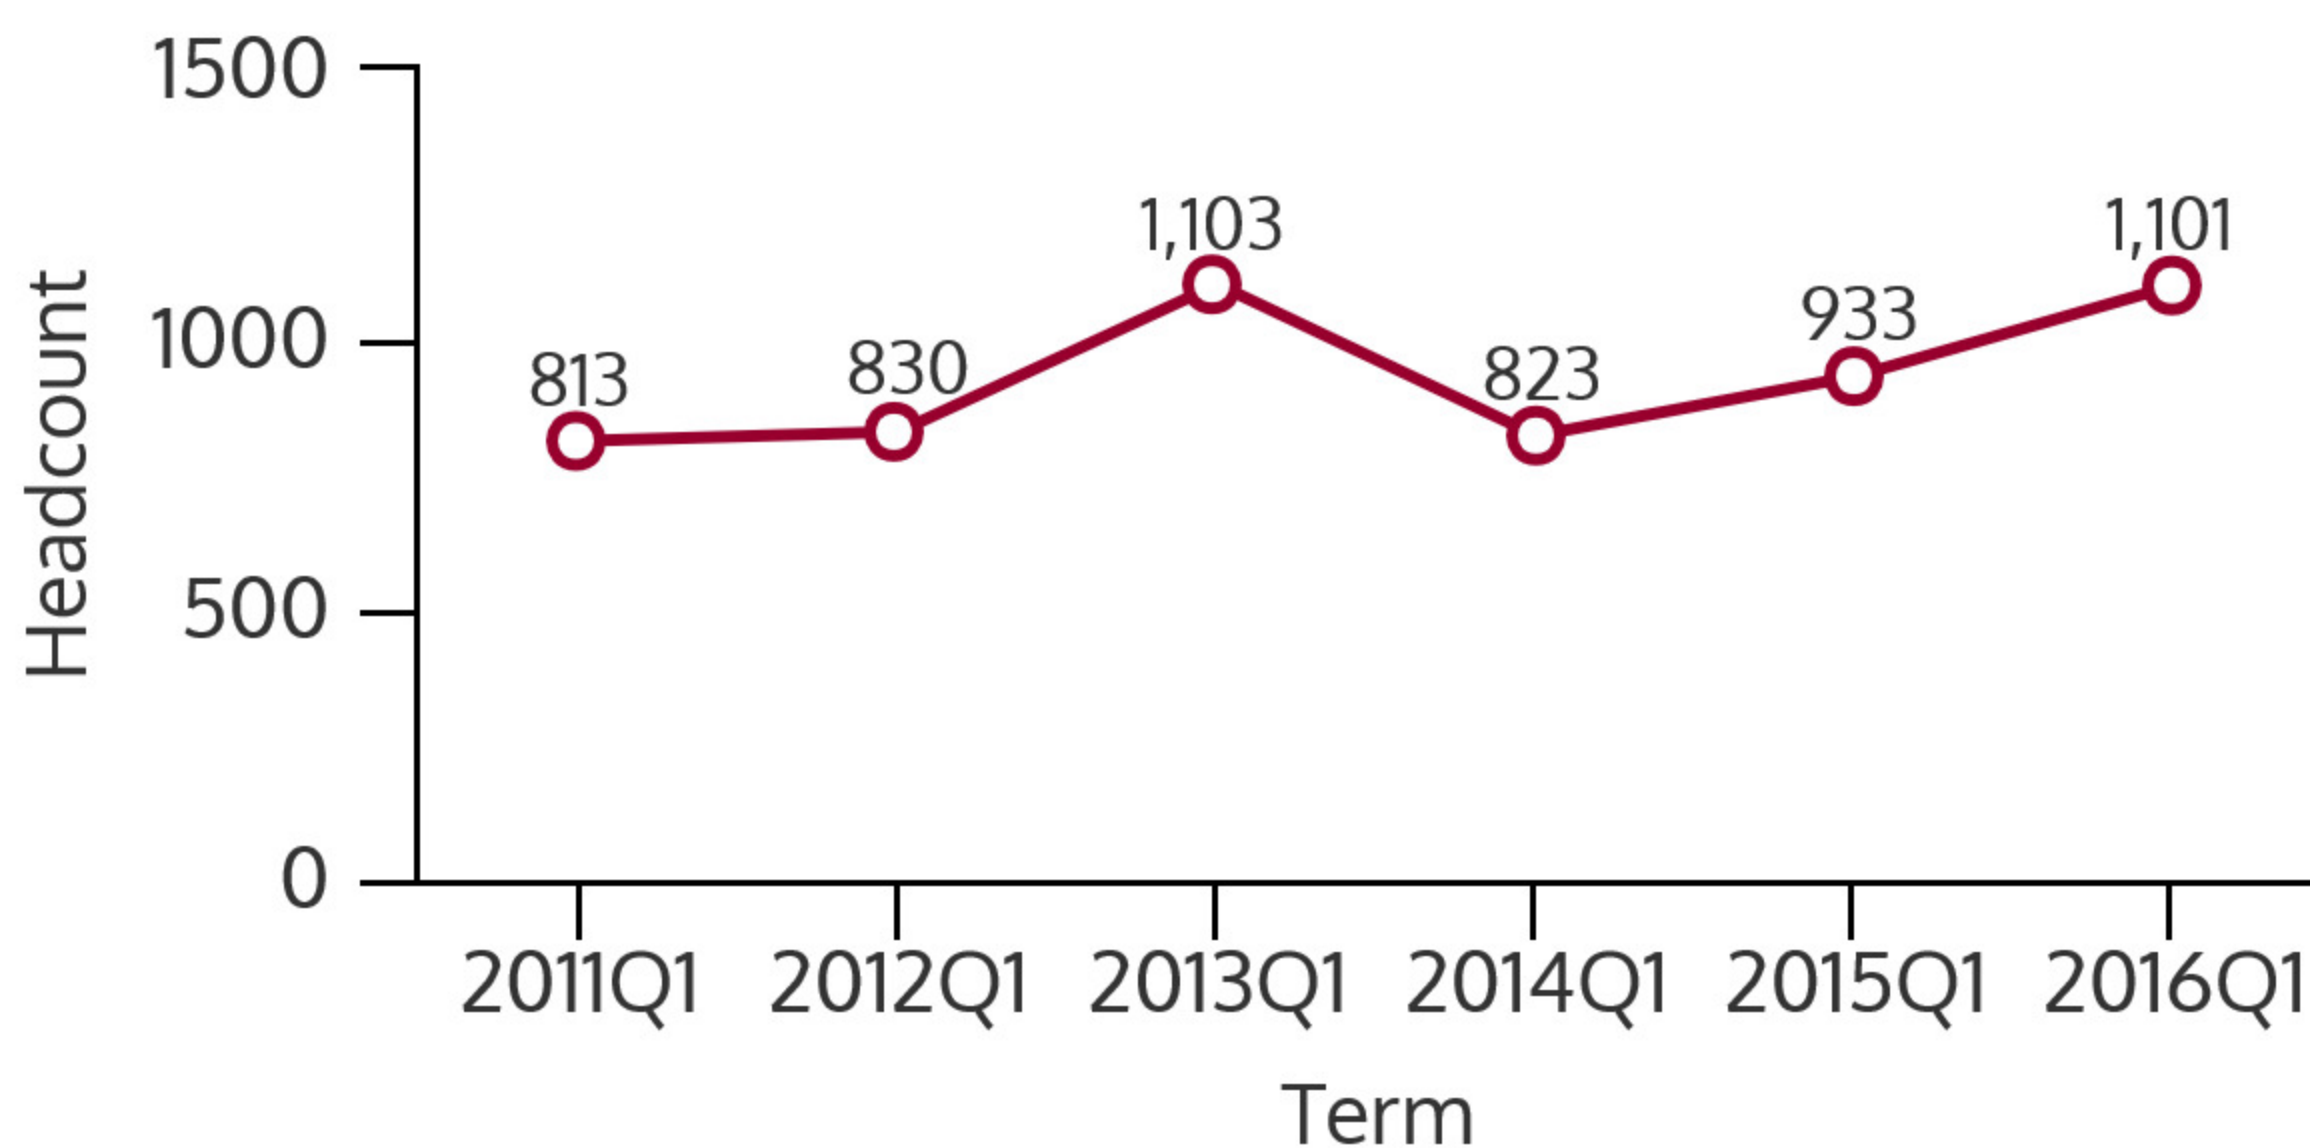

CORPORATE SOLUTIONS 2016Q1

2016Q1 HEADCOUNT: 1,101 STUDENTS

CIE STUDENT DEMOGRAPHICS

ETHNICITY

GENDER

AGE GROUP

CIE COURSE ENROLLMENTS

2016Q1 TOTAL COURSE ENROLLMENT: 1,823

Source: ST Student Enrollment Data (End of Term) - Courses with zero contact hours were excluded