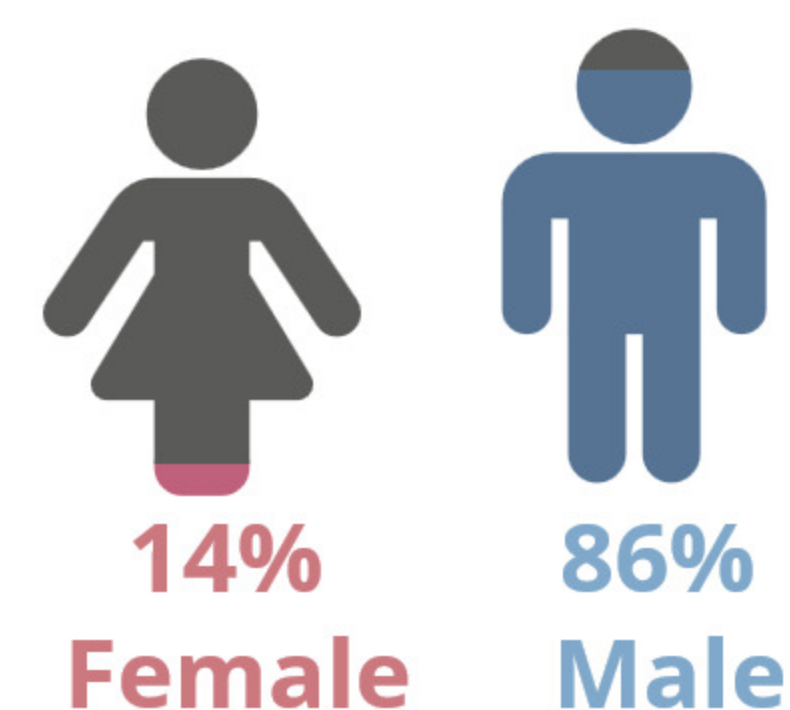

CORPORATE SOLUTIONS 2016Q1

2016Q1 HEADCOUNT: 1,101 STUDENTS

CIE STUDENT DEMOGRAPHICS

ETHNICITY

GENDER

AGE GROUP

CIE COURSE ENROLLMENTS

2016Q1 TOTAL COURSE ENROLLMENT: 1,823

Source: ST Student Enrollment Data (End of Term) - Courses with zero contact hours were excluded