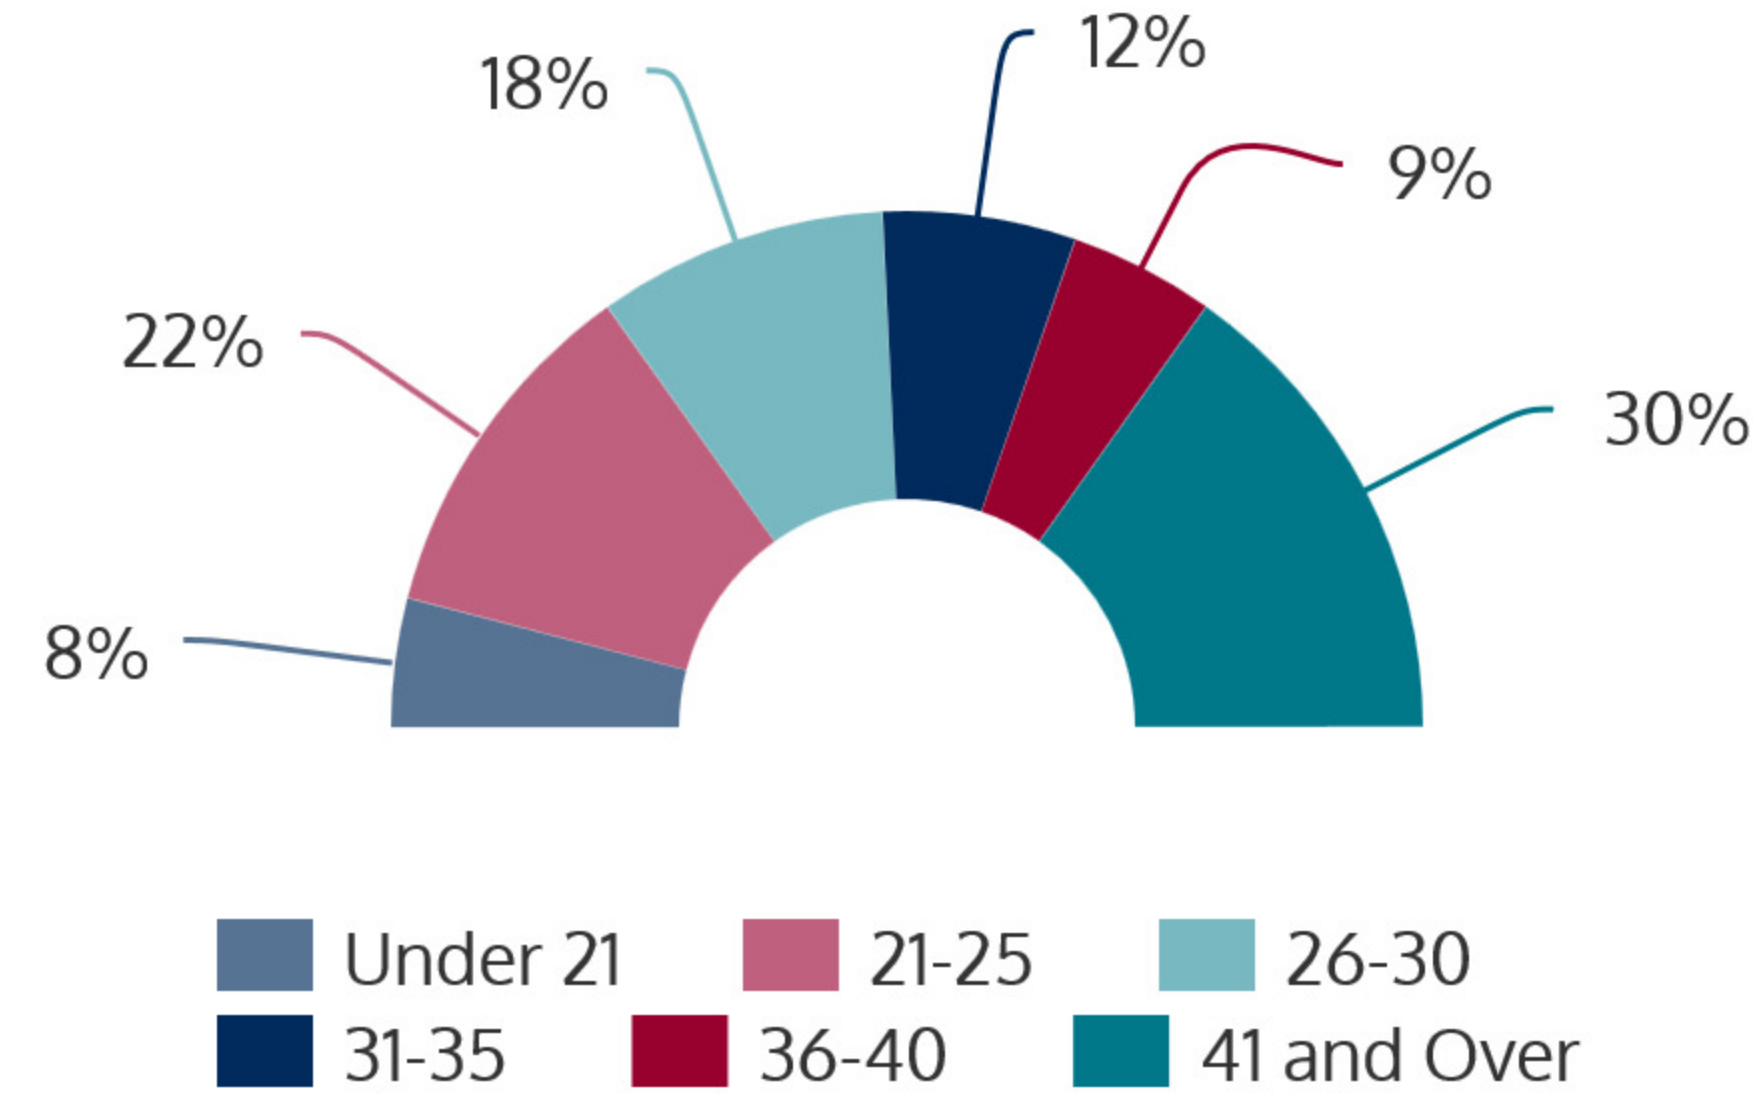

CORPORATE SOLUTIONS 2016Q1

2016Q1 HEADCOUNT: 1,101 STUDENTS

CIE STUDENT DEMOGRAPHICS

ETHNICITY

GENDER

AGE GROUP

CIE COURSE ENROLLMENTS

2016Q1 TOTAL COURSE ENROLLMENT: 1,823

Source: ST Student Enrollment Data (End of Term) - Courses with zero contact hours were excluded