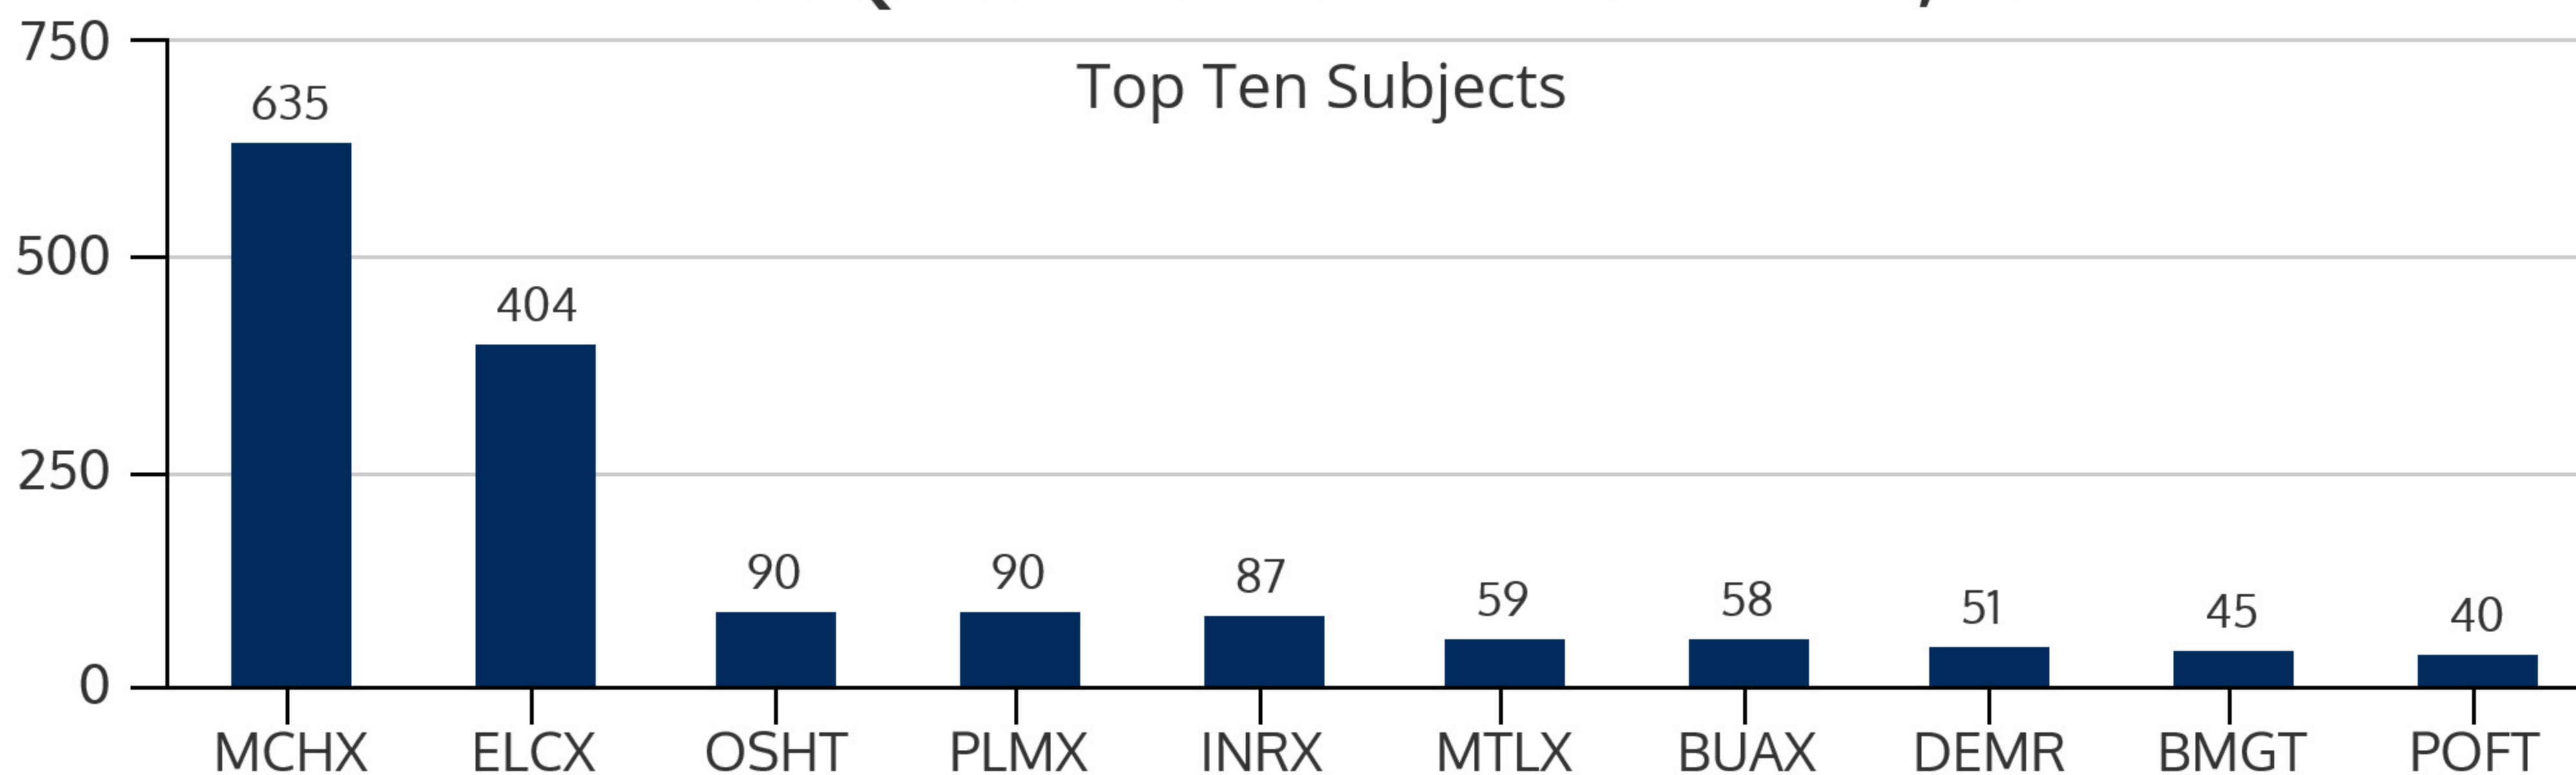

CORPORATE SOLUTIONS 2016Q1

2016Q1 HEADCOUNT: 1,101 STUDENTS

CIE STUDENT DEMOGRAPHICS

ETHNICITY

GENDER

AGE GROUP

CIE COURSE ENROLLMENTS

2016Q1 TOTAL COURSE ENROLLMENT: 1,823

Source: ST Student Enrollment Data (End of Term) - Courses with zero contact hours were excluded