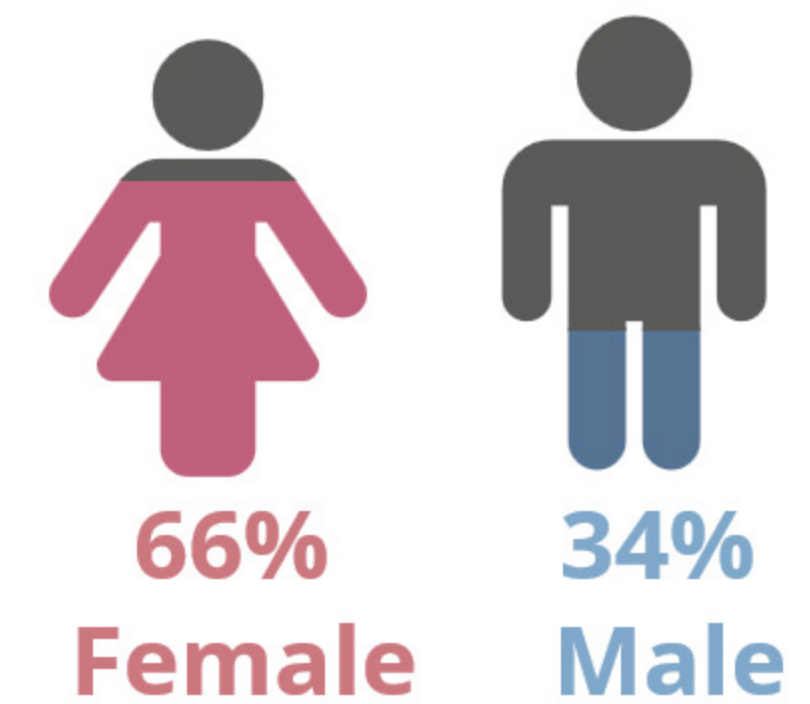

NORTHEAST CAMPUS 2016Q1

2016Q1 HEADCOUNT: 2,017 STUDENTS

CIE STUDENT DEMOGRAPHICS

ETHNICITY

GENDER

AGE GROUP

CIE COURSE ENROLLMENTS

2016Q1 TOTAL COURSE ENROLLMENT: 3,133

Source: ST Student Enrollment Data (End of Term) - Courses with zero contact hours excluded