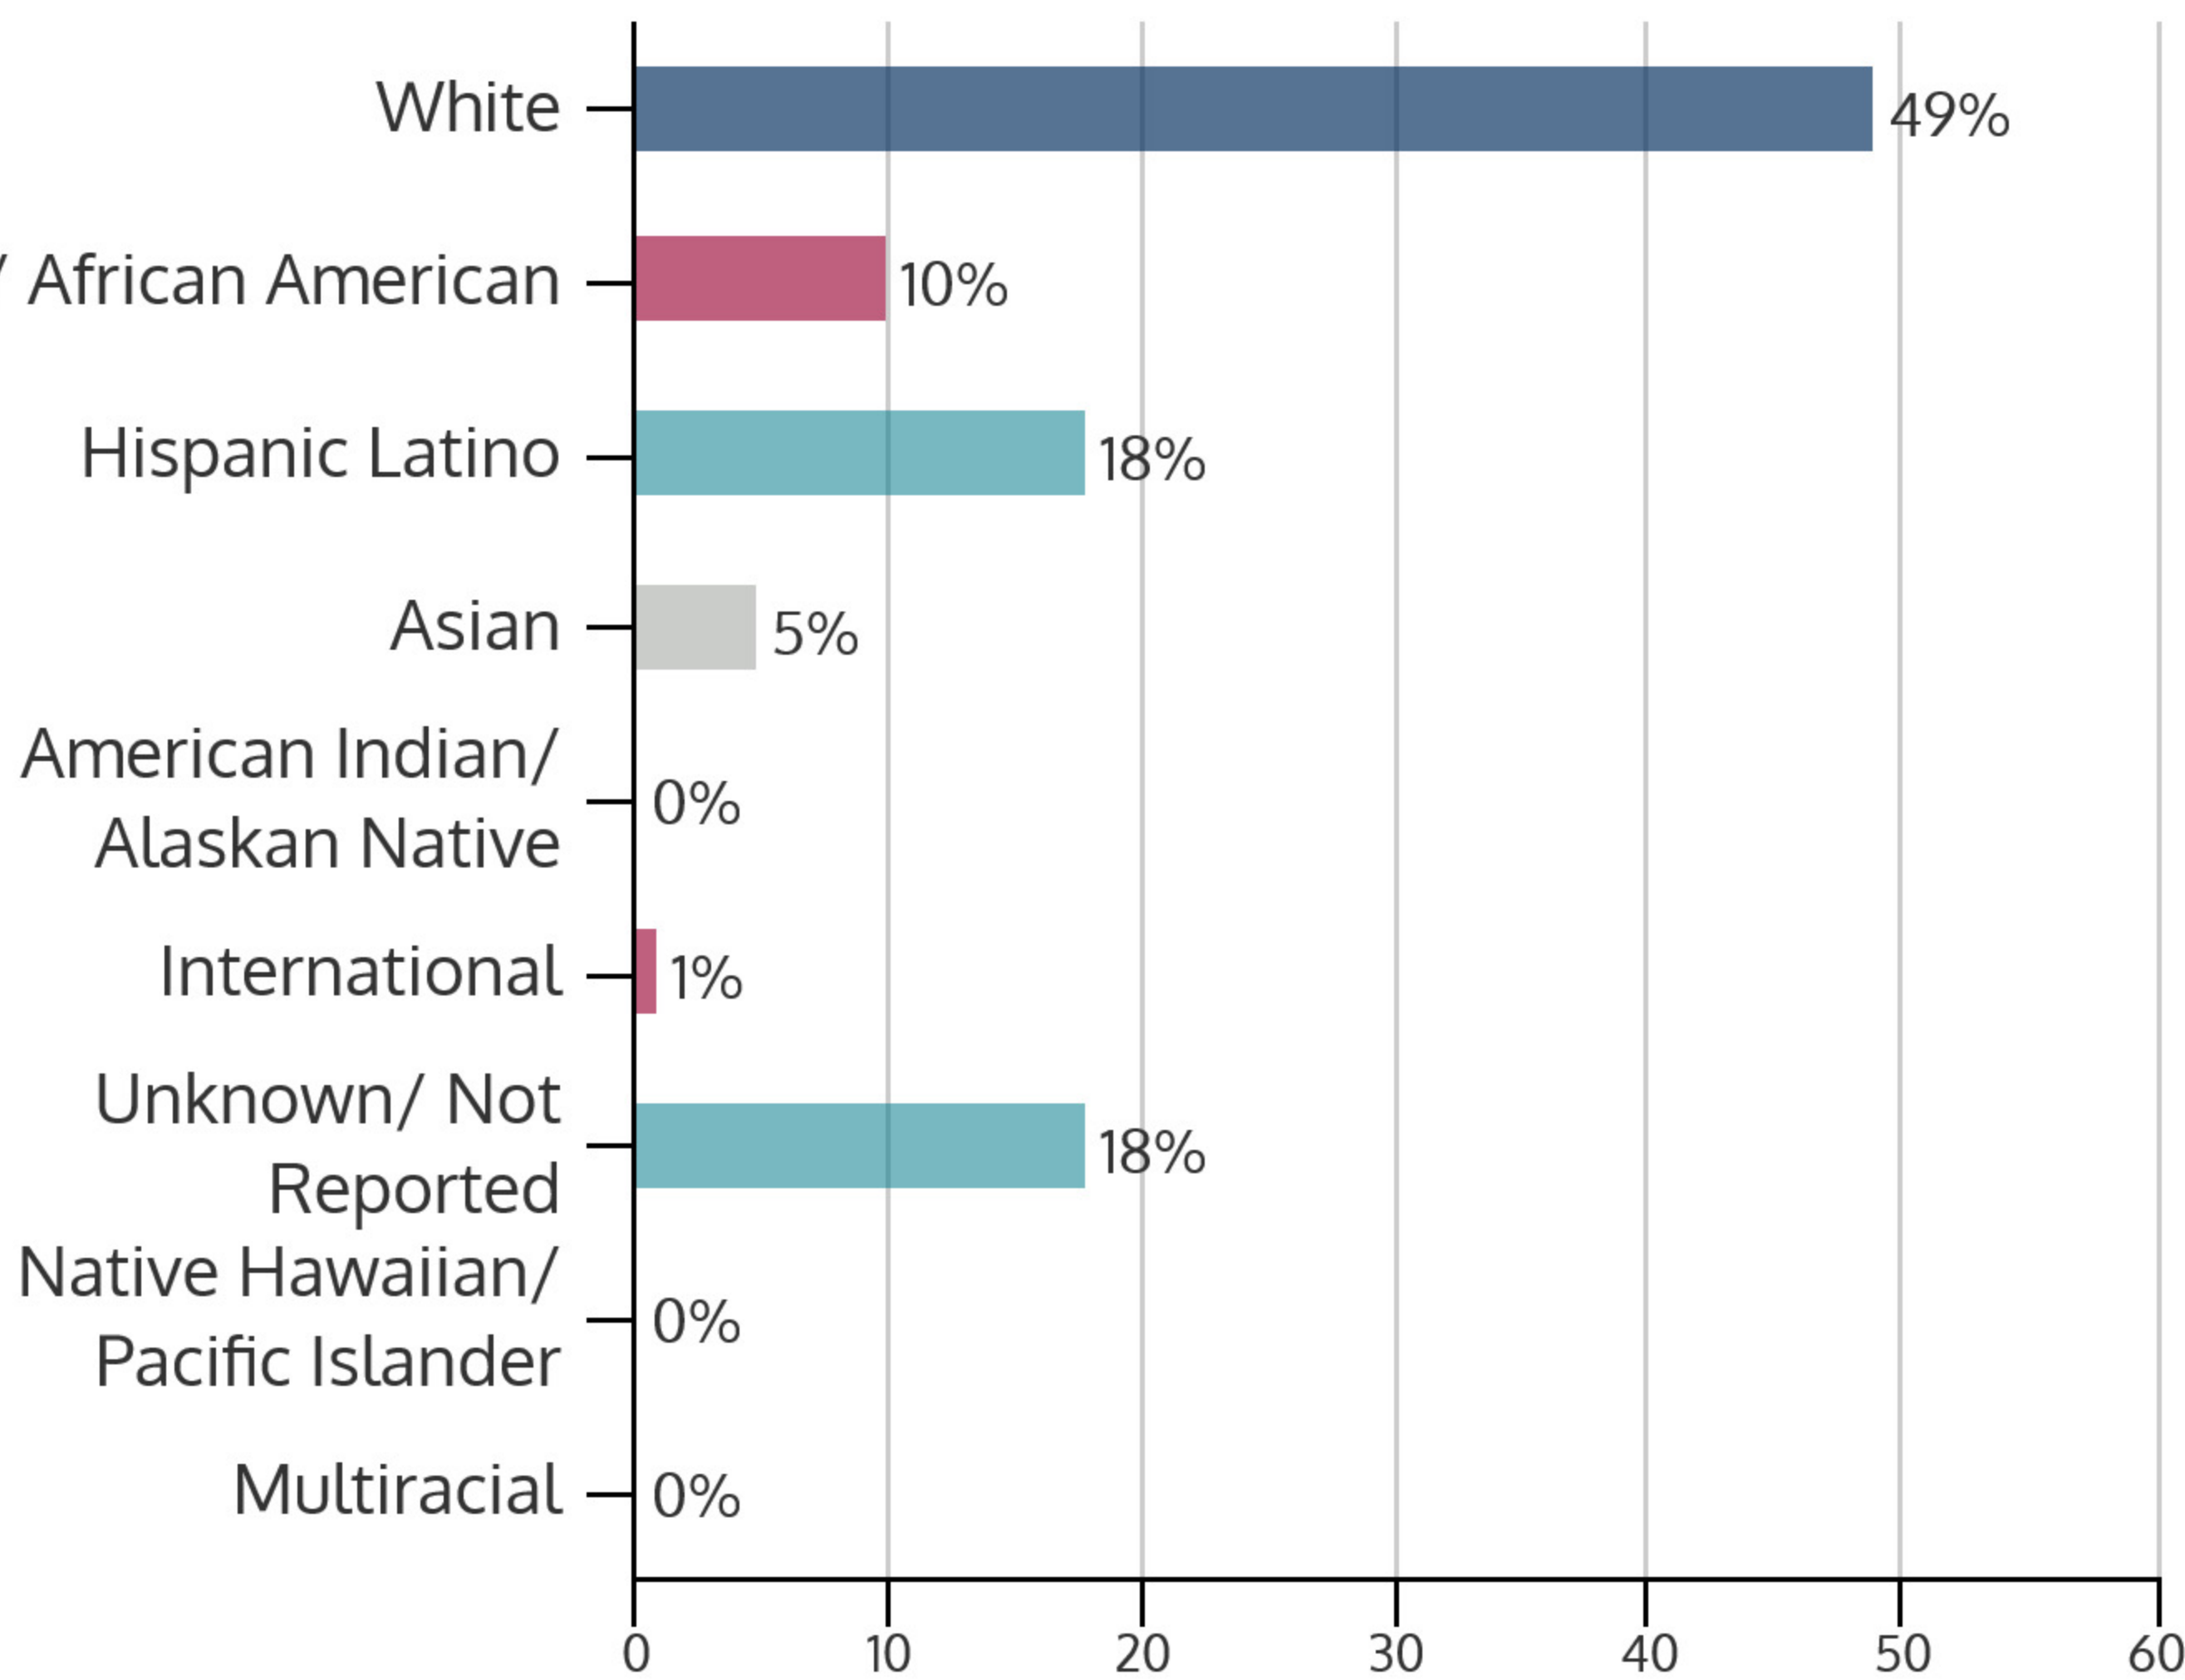

NORTHEAST CAMPUS 2016Q1

2016Q1 HEADCOUNT: 2,017 STUDENTS

CIE STUDENT DEMOGRAPHICS

ETHNICITY

GENDER

AGE GROUP

CIE COURSE ENROLLMENTS

2016Q1 TOTAL COURSE ENROLLMENT: 3,133

Source: ST Student Enrollment Data (End of Term) - Courses with zero contact hours excluded