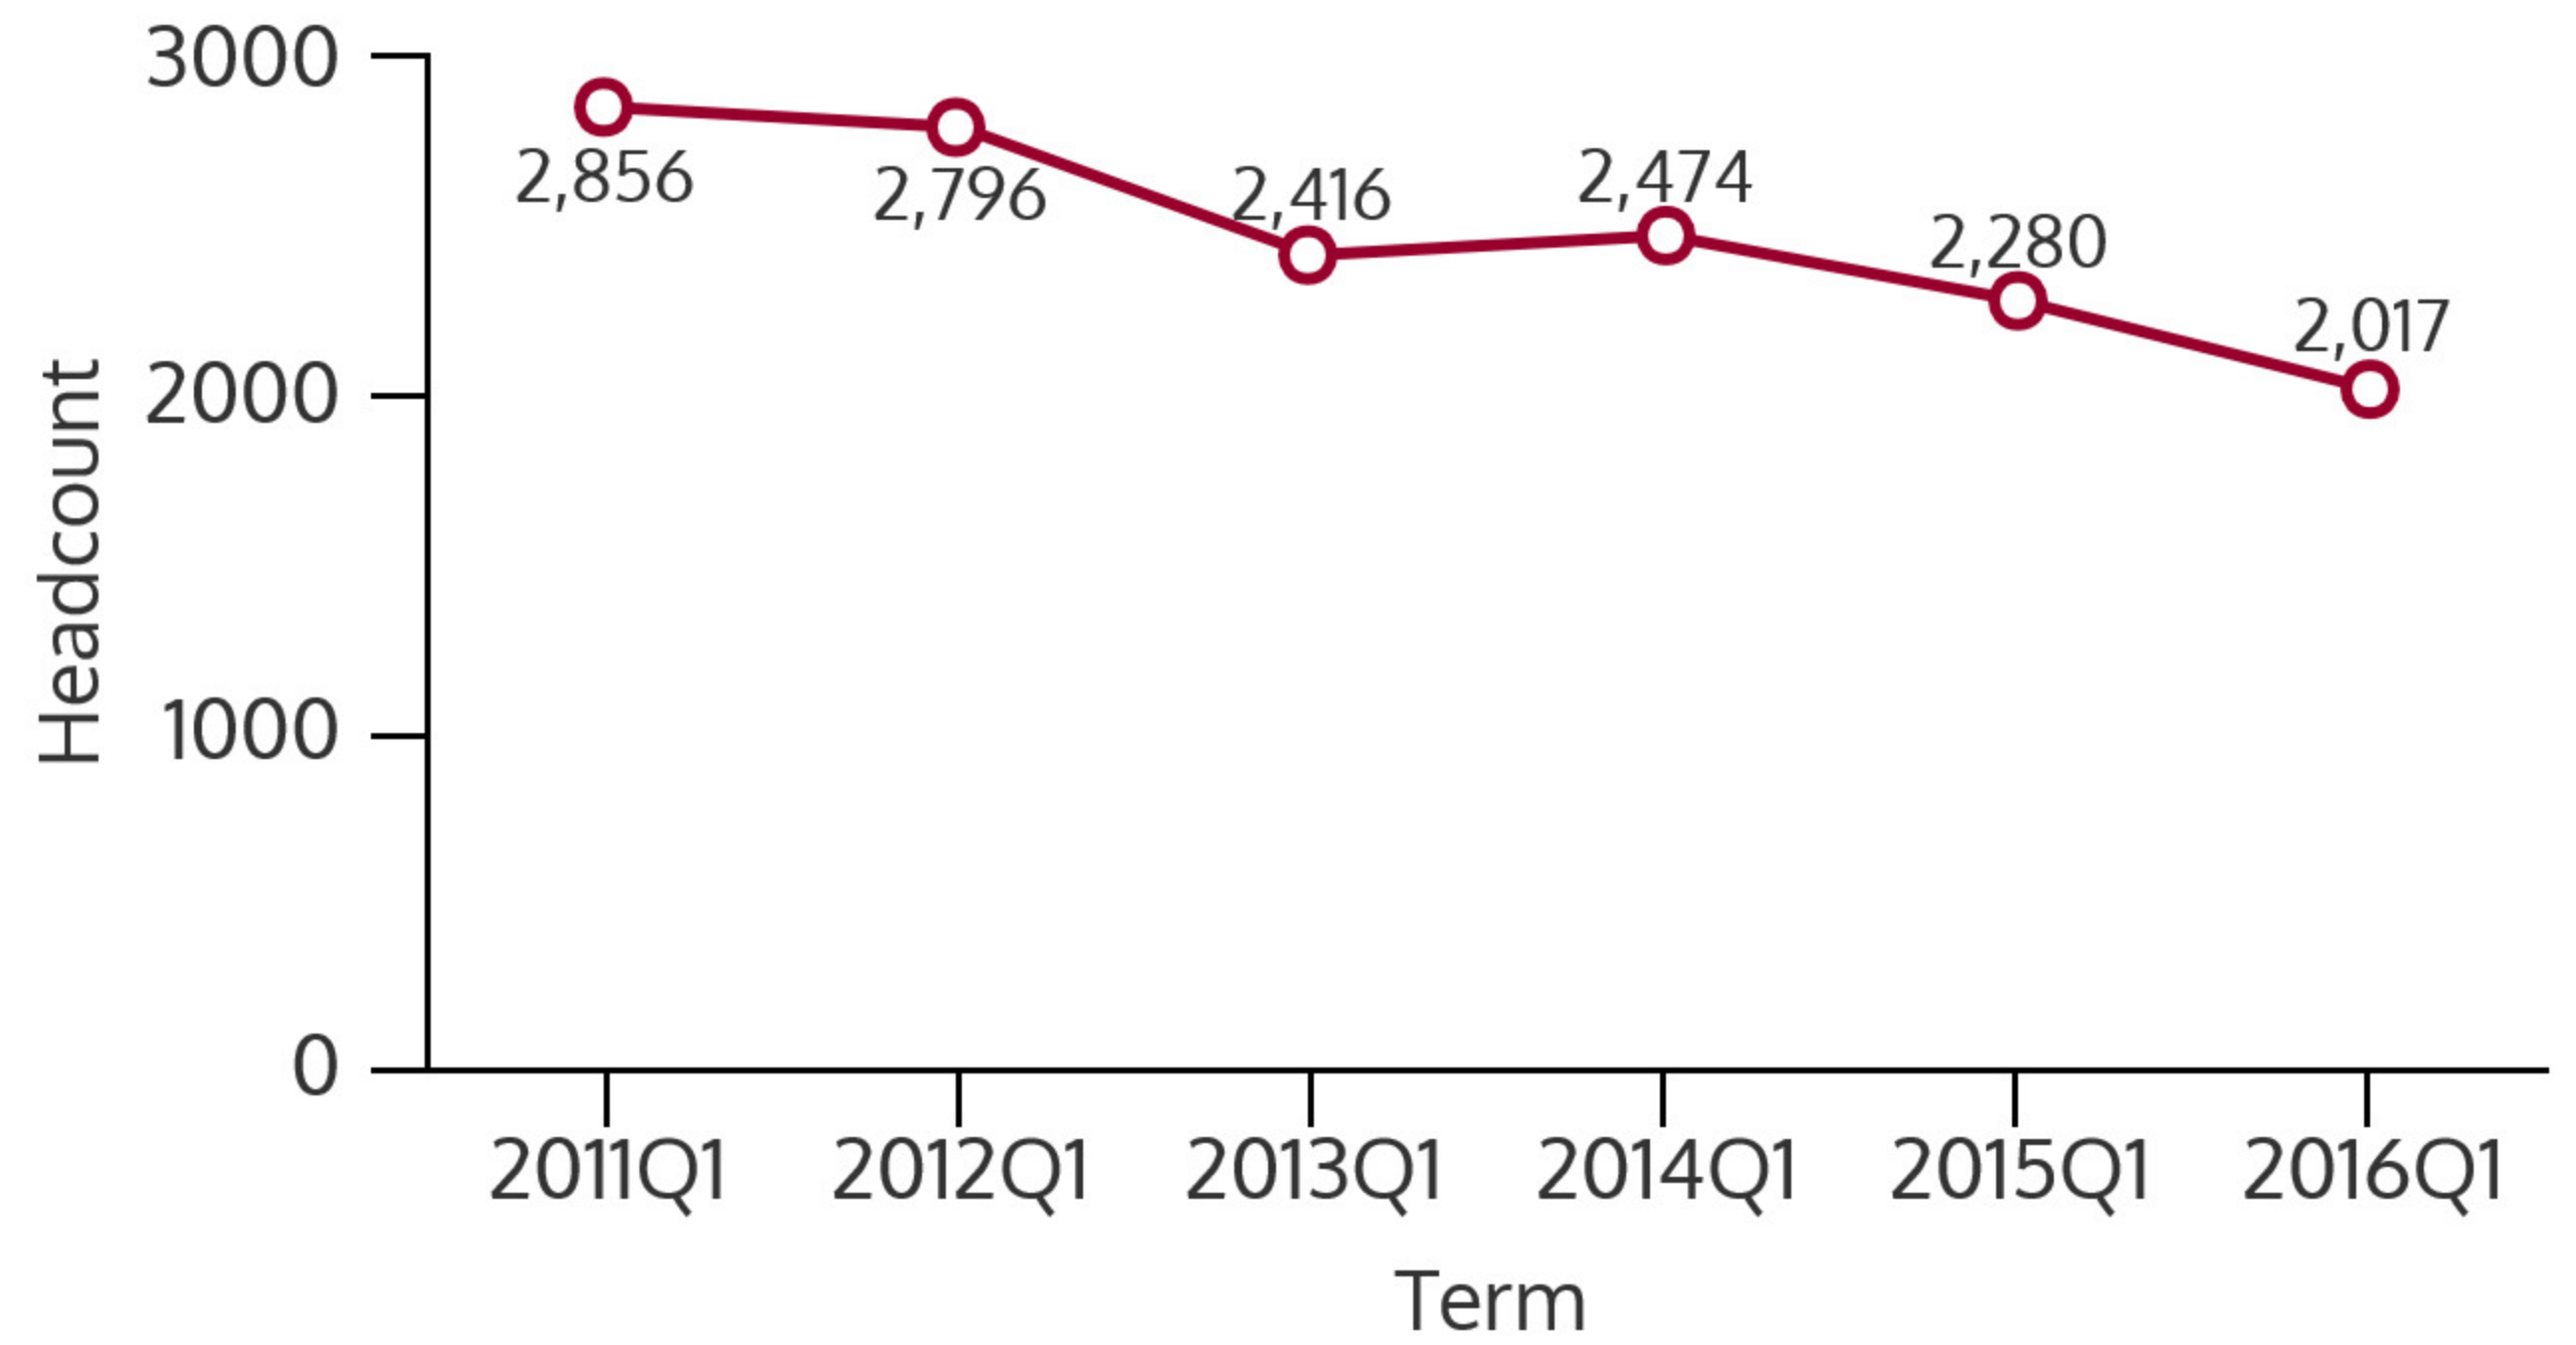

NORTHEAST CAMPUS 2016Q1

2016Q1 HEADCOUNT: 2,017 STUDENTS

CIE STUDENT DEMOGRAPHICS

ETHNICITY

GENDER

AGE GROUP

CIE COURSE ENROLLMENTS

2016Q1 TOTAL COURSE ENROLLMENT: 3,133

Source: ST Student Enrollment Data (End of Term) - Courses with zero contact hours excluded