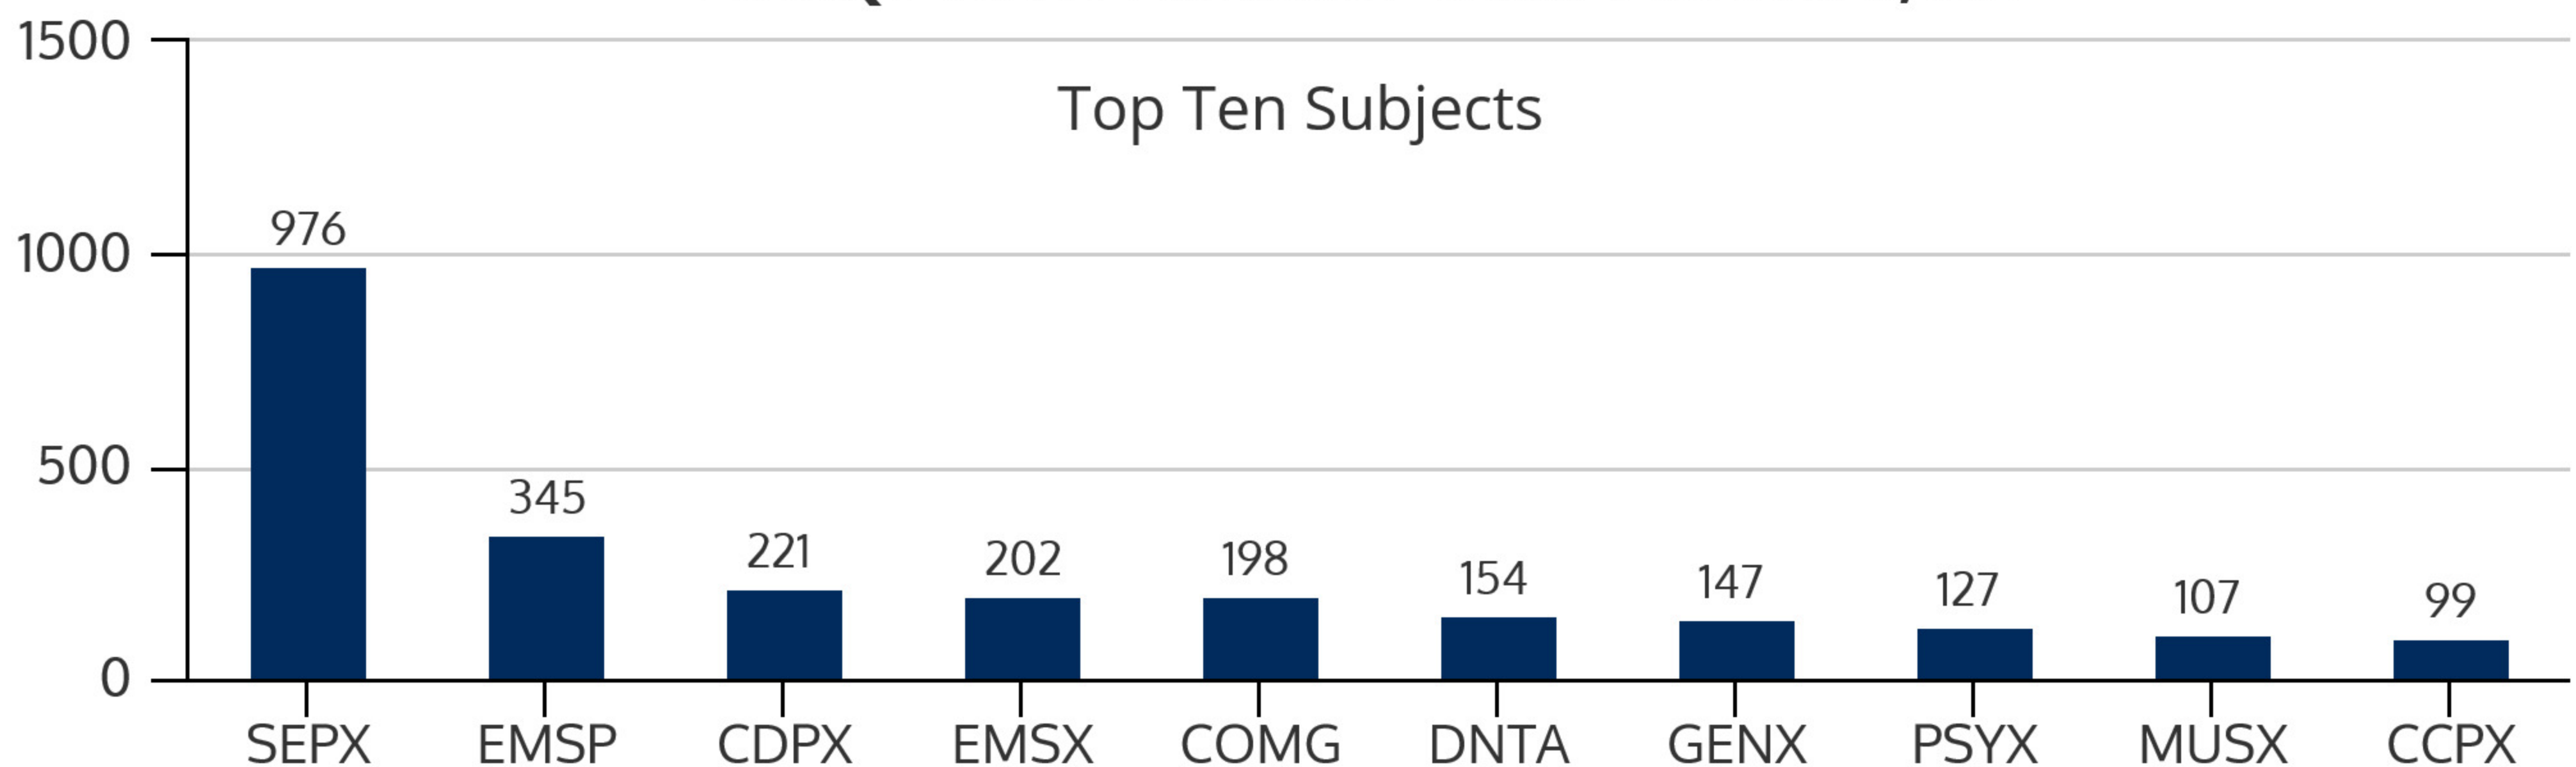

NORTHEAST CAMPUS 2016Q1

2016Q1 HEADCOUNT: 2,017 STUDENTS

CIE STUDENT DEMOGRAPHICS

ETHNICITY

GENDER

AGE GROUP

CIE COURSE ENROLLMENTS

2016Q1 TOTAL COURSE ENROLLMENT: 3,133

Source: ST Student Enrollment Data (End of Term) - Courses with zero contact hours excluded