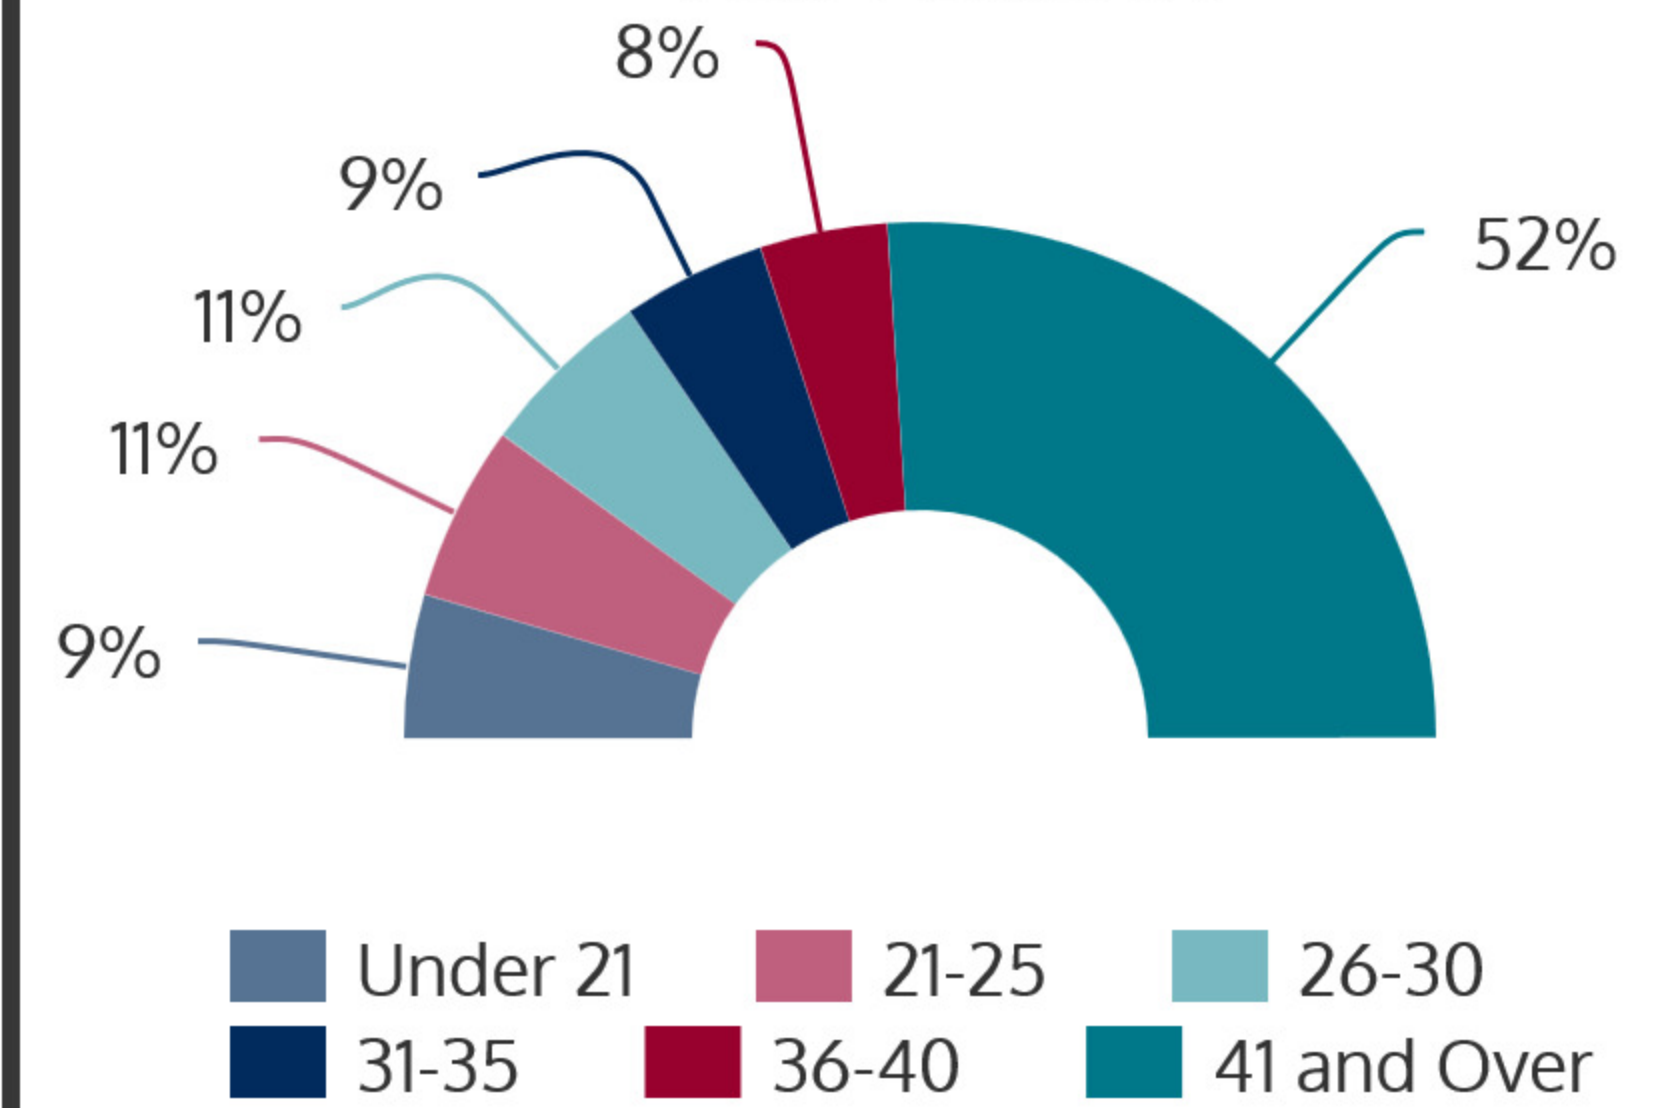

NORTHEAST CAMPUS 2016Q1

2016Q1 HEADCOUNT: 2,017 STUDENTS

CIE STUDENT DEMOGRAPHICS

ETHNICITY

GENDER

AGE GROUP

CIE COURSE ENROLLMENTS

2016Q1 TOTAL COURSE ENROLLMENT: 3,133

Source: ST Student Enrollment Data (End of Term) - Courses with zero contact hours excluded