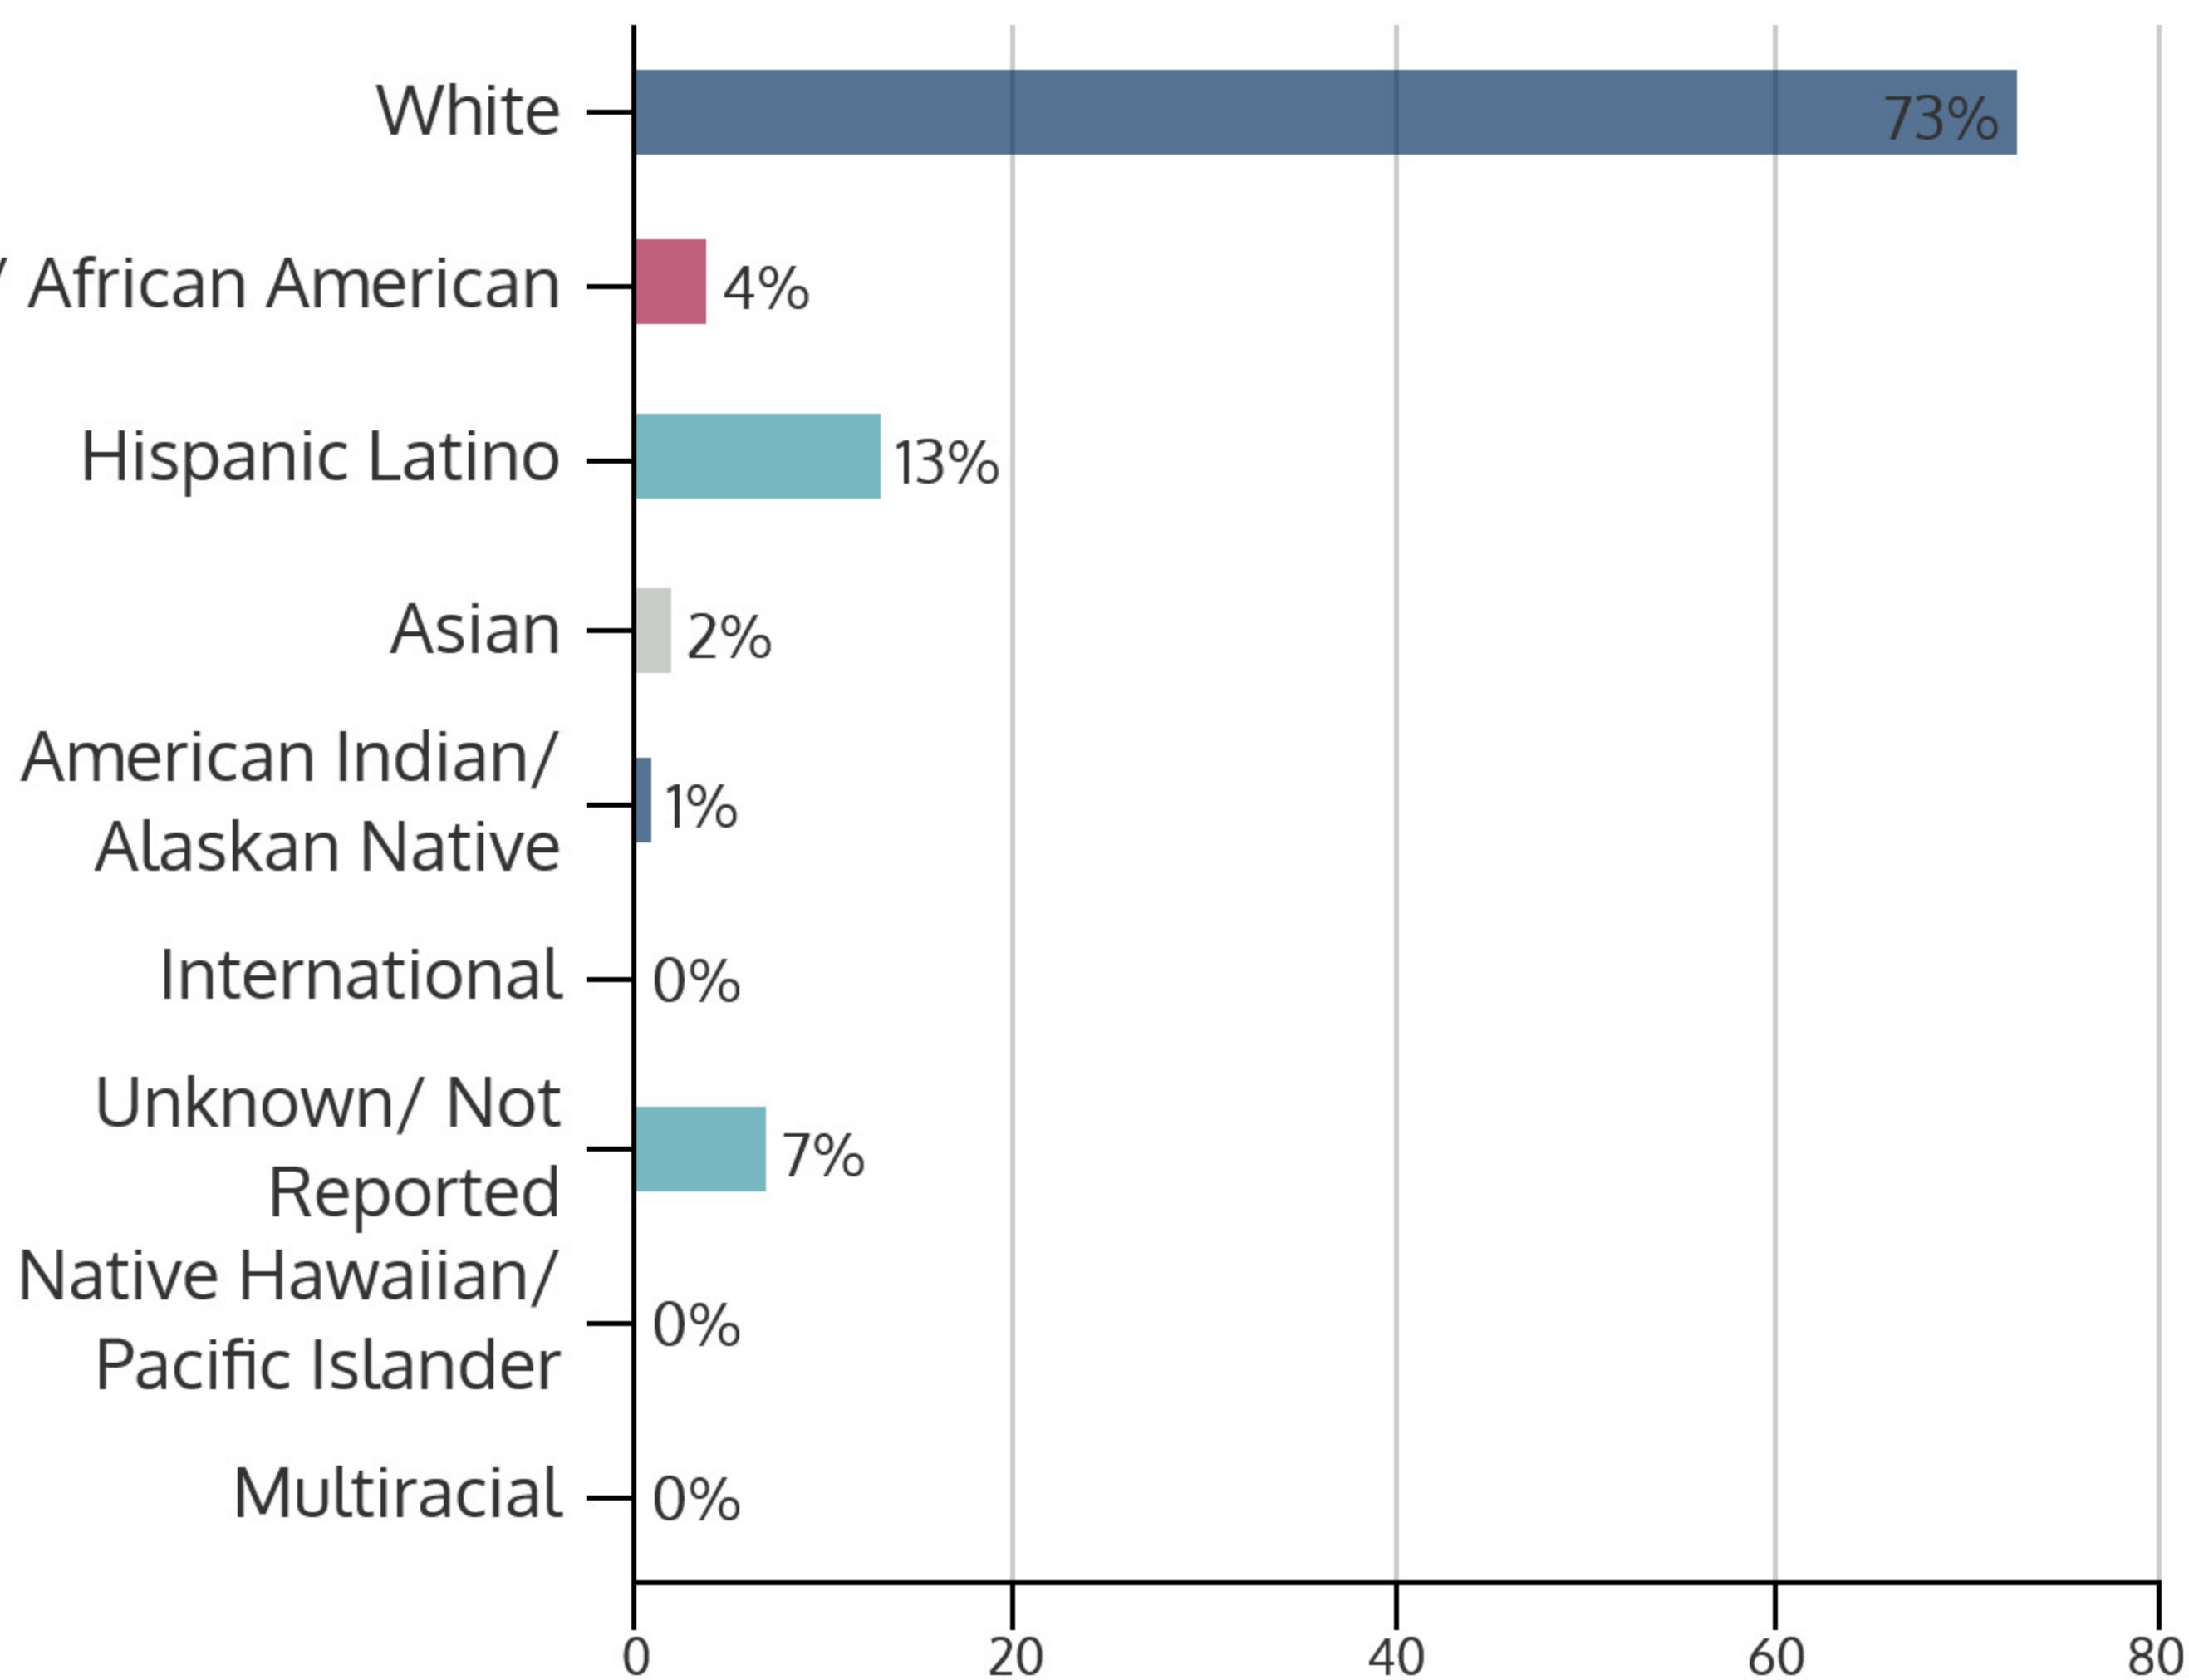

NORTHWEST CAMPUS 2016Q1

2016Q1 HEADCOUNT: 3,254 STUDENTS

CIE STUDENT DEMOGRAPHICS

ETHNICITY

GENDER

AGE GROUP

CIE COURSE ENROLLMENTS

2016Q1 TOTAL COURSE ENROLLMENT: 5,573

Source: ST Student Enrollment Data (End of Term) - Courses with zero contact hours were excluded
Corporate solution courses were excluded from all NW counts in this report