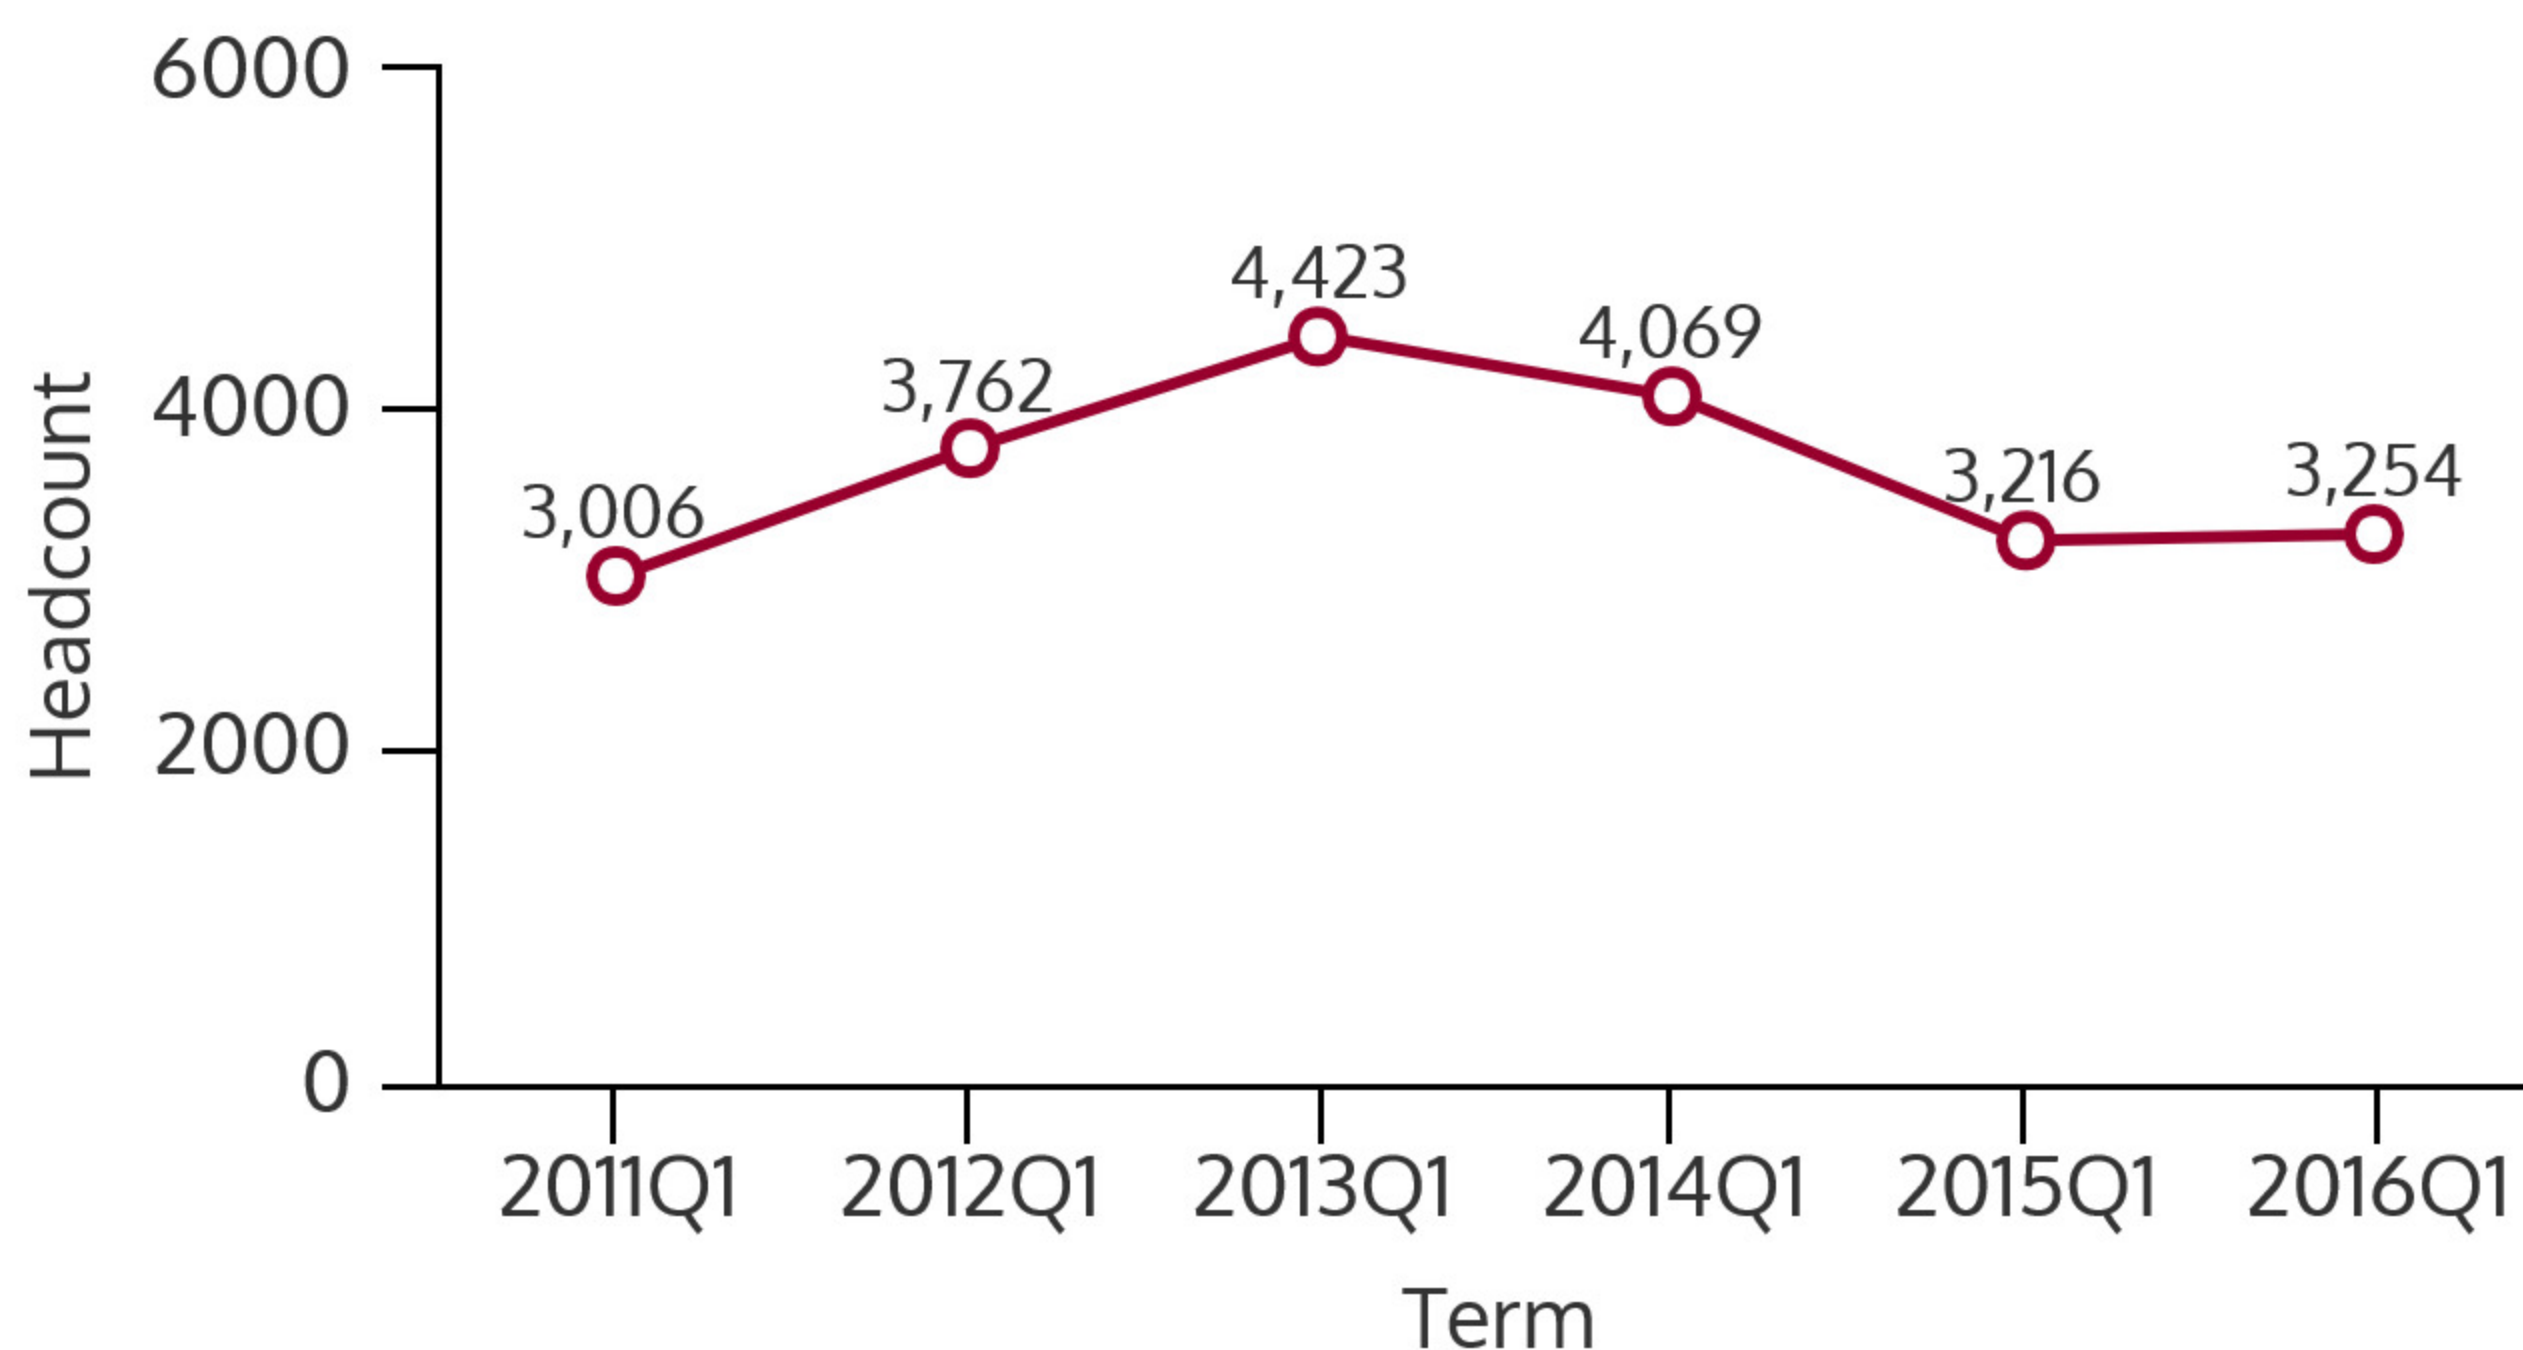

NORTHWEST CAMPUS 2016Q1

2016Q1 HEADCOUNT: 3,254 STUDENTS

CIE STUDENT DEMOGRAPHICS

ETHNICITY

GENDER

AGE GROUP

CIE COURSE ENROLLMENTS

2016Q1 TOTAL COURSE ENROLLMENT: 5,573

Source: ST Student Enrollment Data (End of Term) - Courses with zero contact hours were excluded
Corporate solution courses were excluded from all NW counts in this report