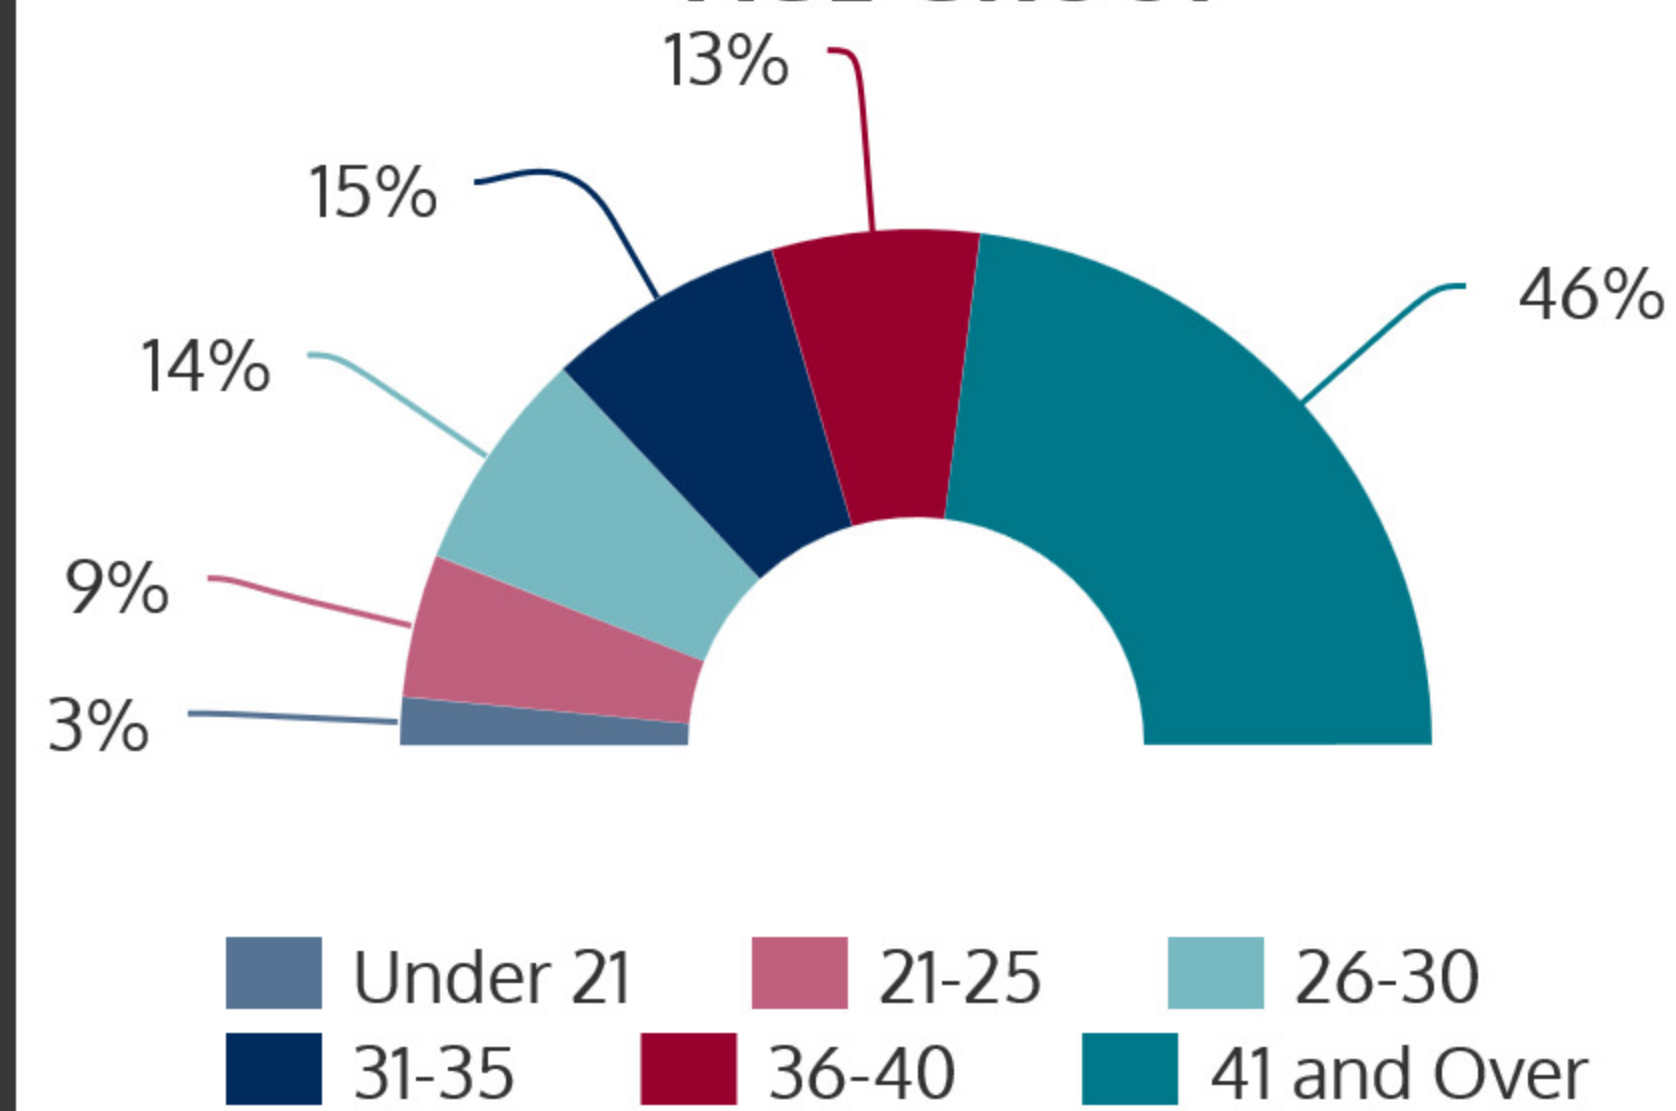

NORTHWEST CAMPUS 2016Q1

2016Q1 HEADCOUNT: 3,254 STUDENTS

CIE STUDENT DEMOGRAPHICS

ETHNICITY

GENDER

AGE GROUP

CIE COURSE ENROLLMENTS

2016Q1 TOTAL COURSE ENROLLMENT: 5,573

Source: ST Student Enrollment Data (End of Term) - Courses with zero contact hours were excluded
Corporate solution courses were excluded from all NW counts in this report