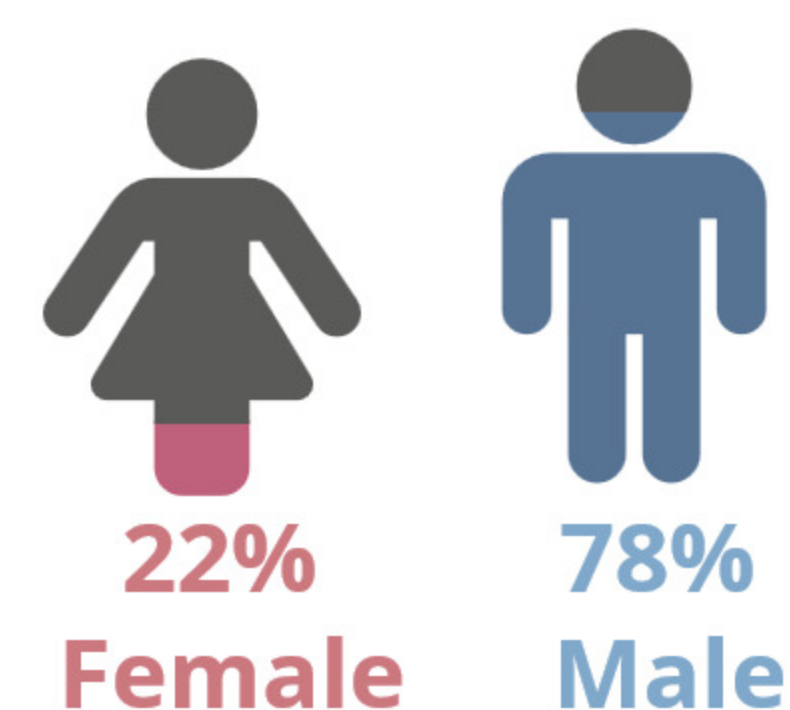

NORTHWEST CAMPUS 2016Q1

2016Q1 HEADCOUNT: 3,254 STUDENTS

CIE STUDENT DEMOGRAPHICS

ETHNICITY

GENDER

AGE GROUP

CIE COURSE ENROLLMENTS

2016Q1 TOTAL COURSE ENROLLMENT: 5,573