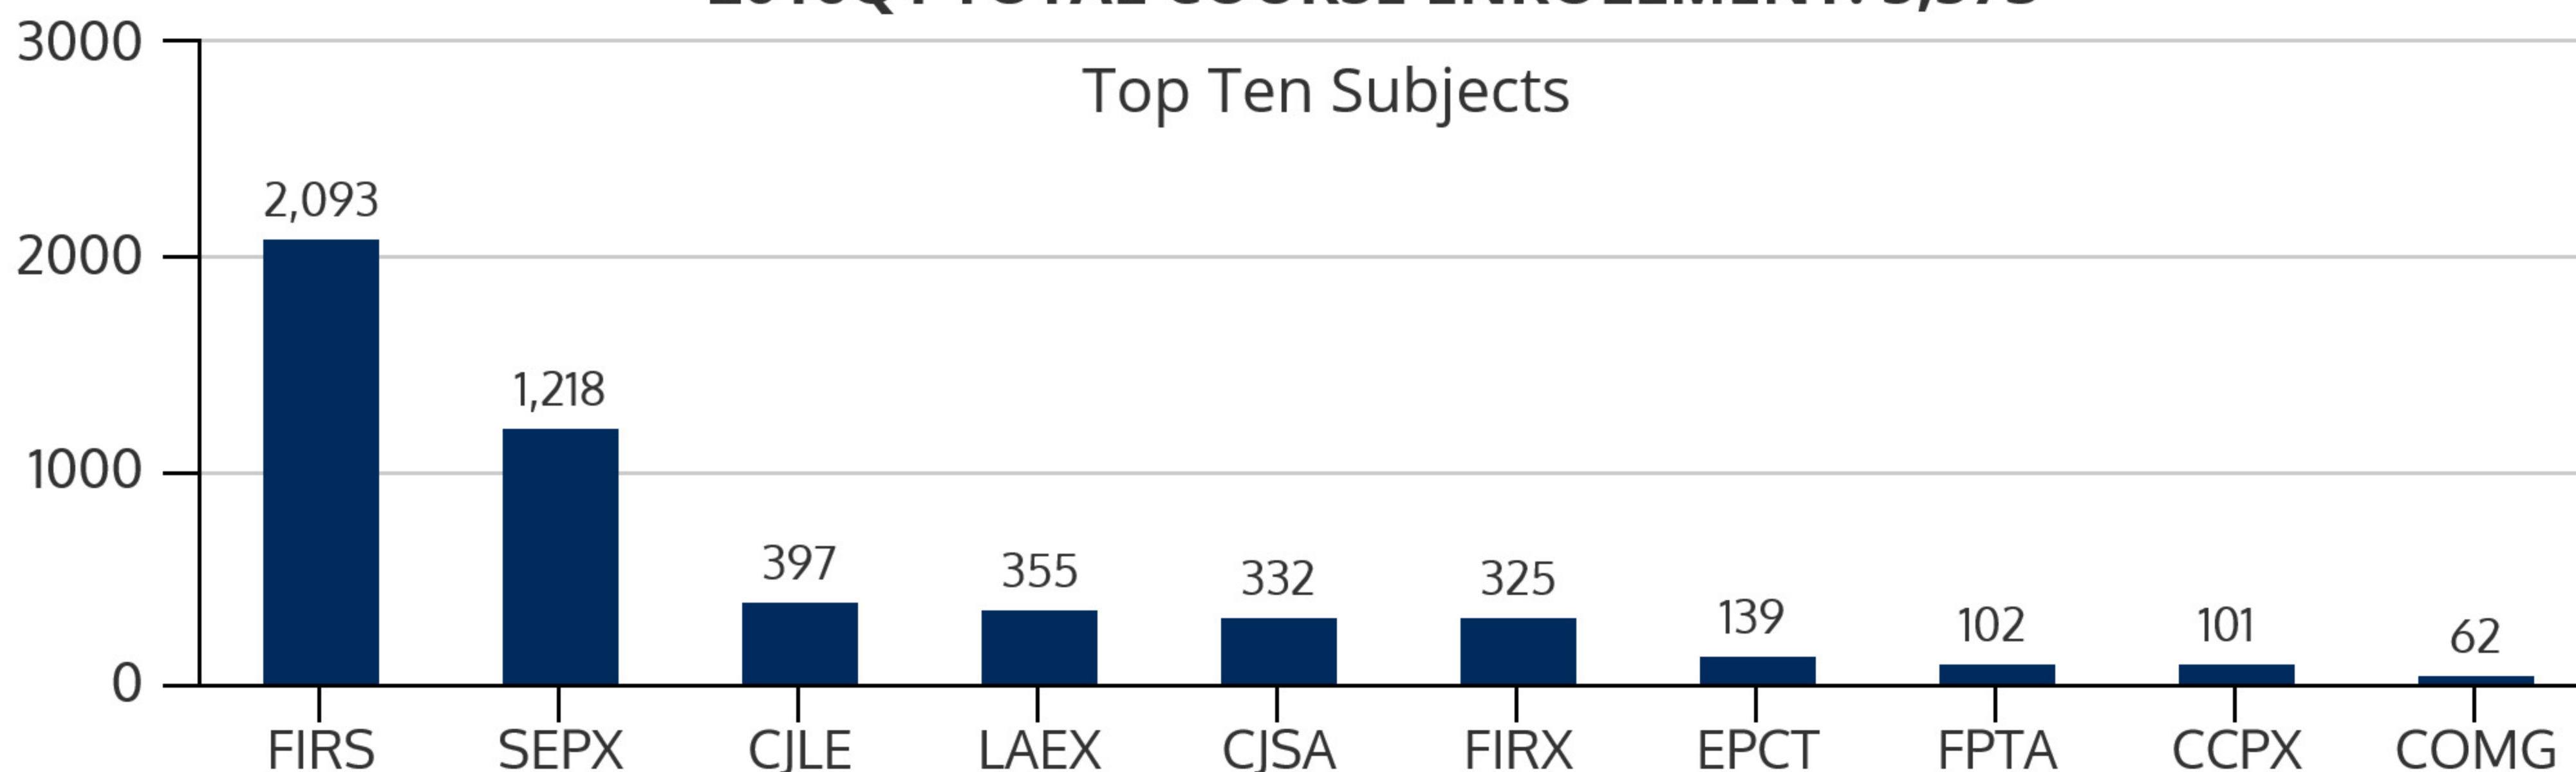

NORTHWEST CAMPUS 2016Q1

2016Q1 HEADCOUNT: 3,254 STUDENTS

CIE STUDENT DEMOGRAPHICS

ETHNICITY

GENDER

AGE GROUP

CIE COURSE ENROLLMENTS

2016Q1 TOTAL COURSE ENROLLMENT: 5,573

Source: ST Student Enrollment Data (End of Term) - Courses with zero contact hours were excluded
Corporate solution courses were excluded from all NW counts in this report