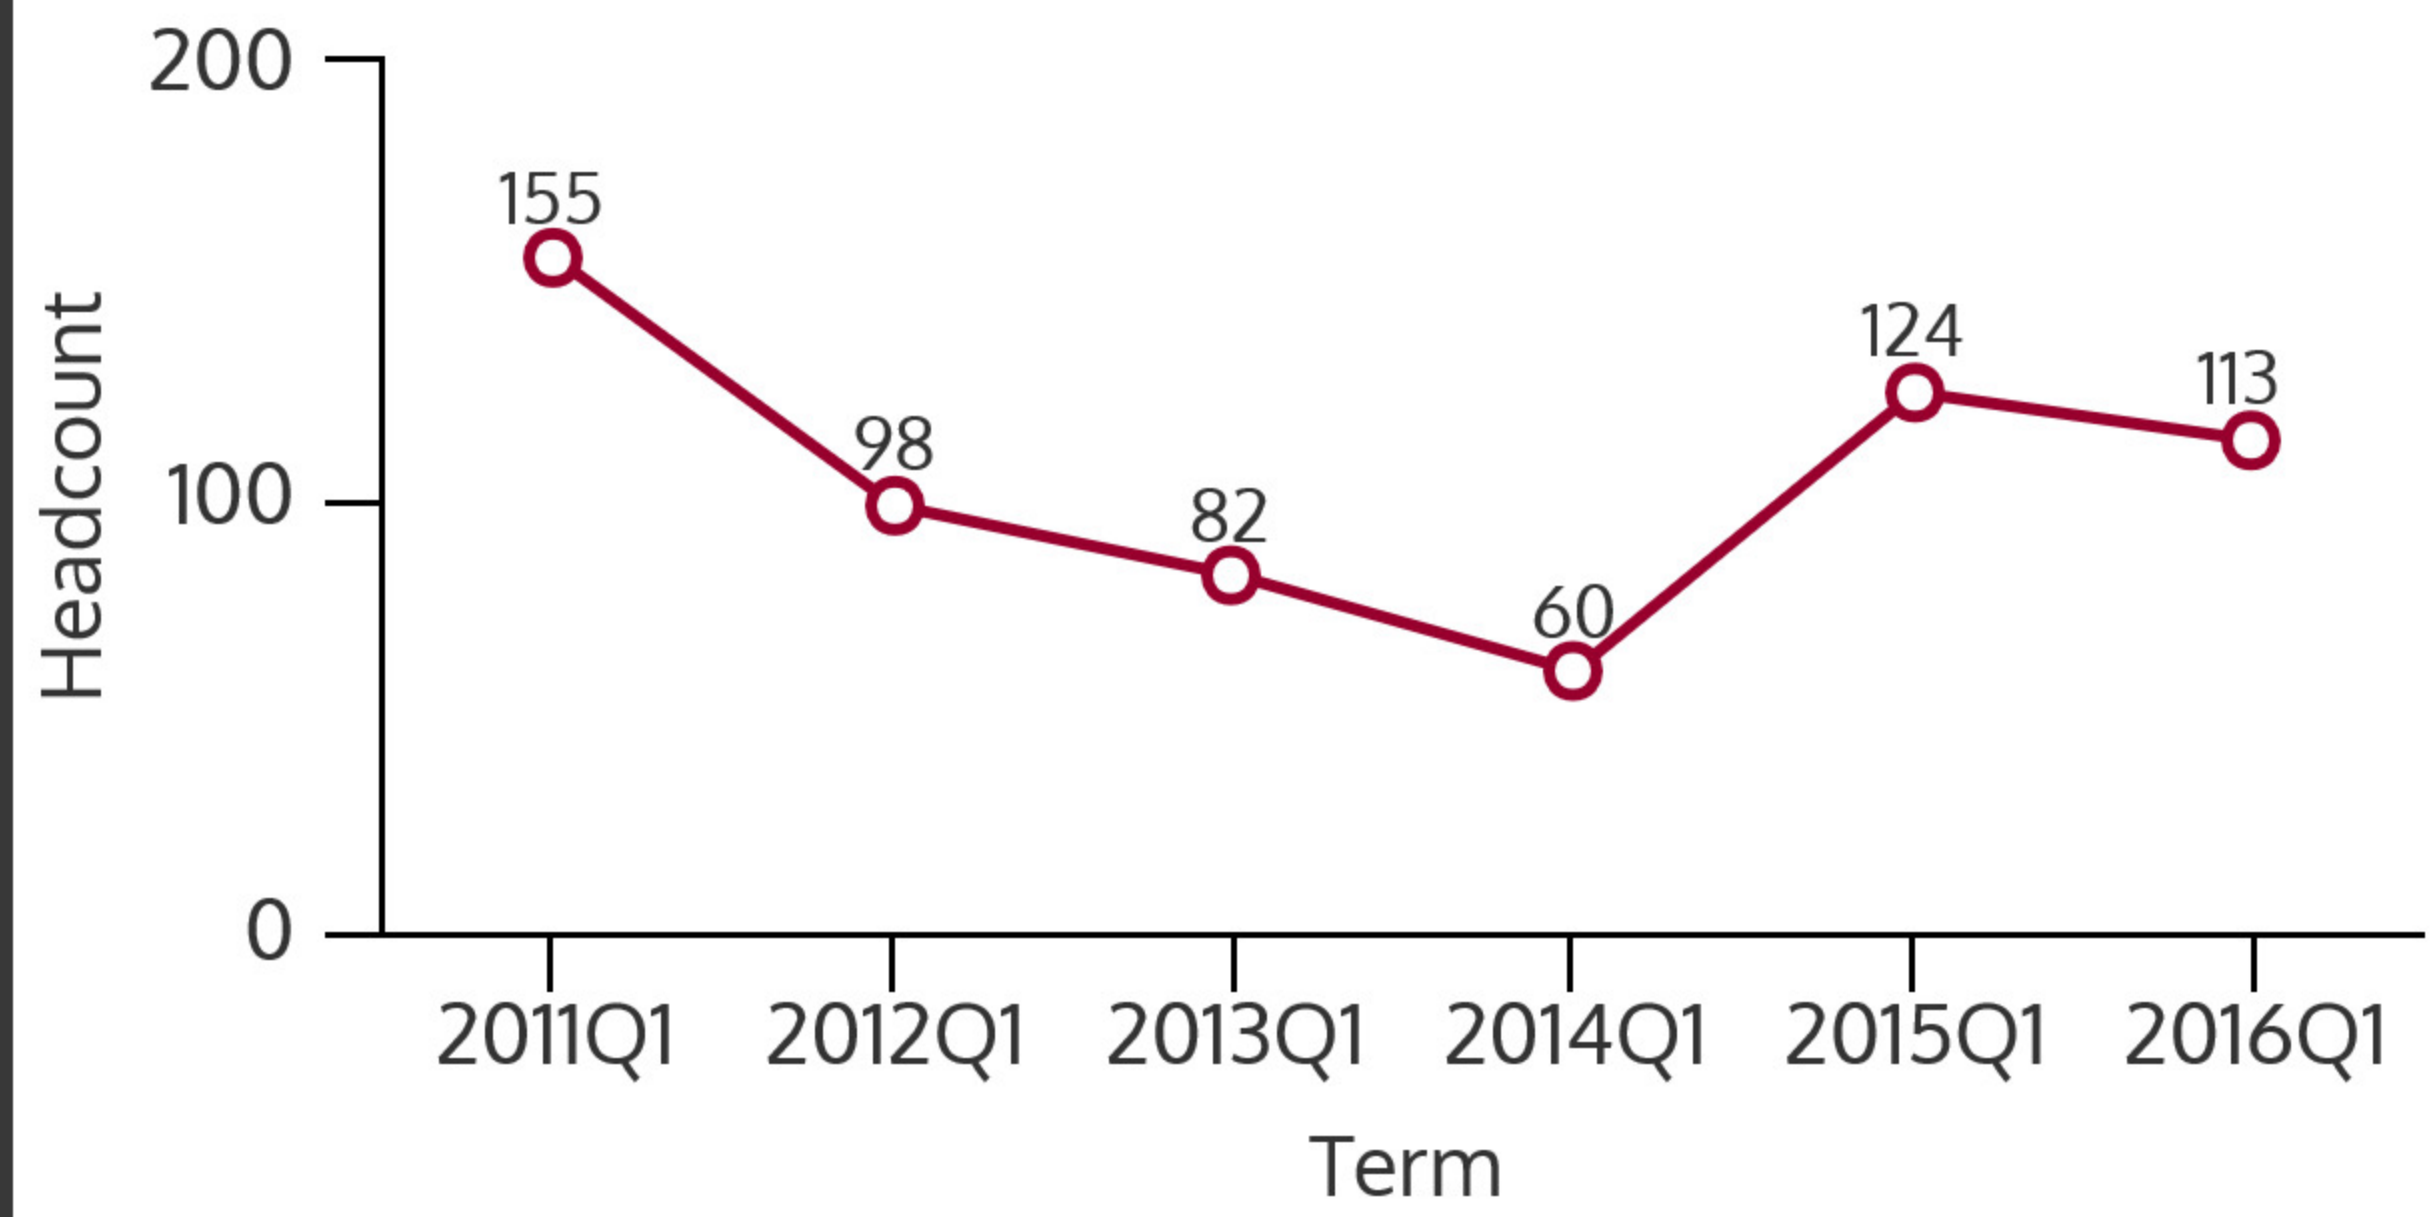

SMALL BUSINESS 2016Q1

2016Q1 HEADCOUNT: 113 STUDENTS

CIE STUDENT DEMOGRAPHICS

ETHNICITY

GENDER

AGE GROUP

CIE COURSE ENROLLMENTS

2016Q1 TOTAL COURSE ENROLLMENT: 114

Source: ST Student Enrollment Data (End of Term) - Courses with zero contact hours were excluded