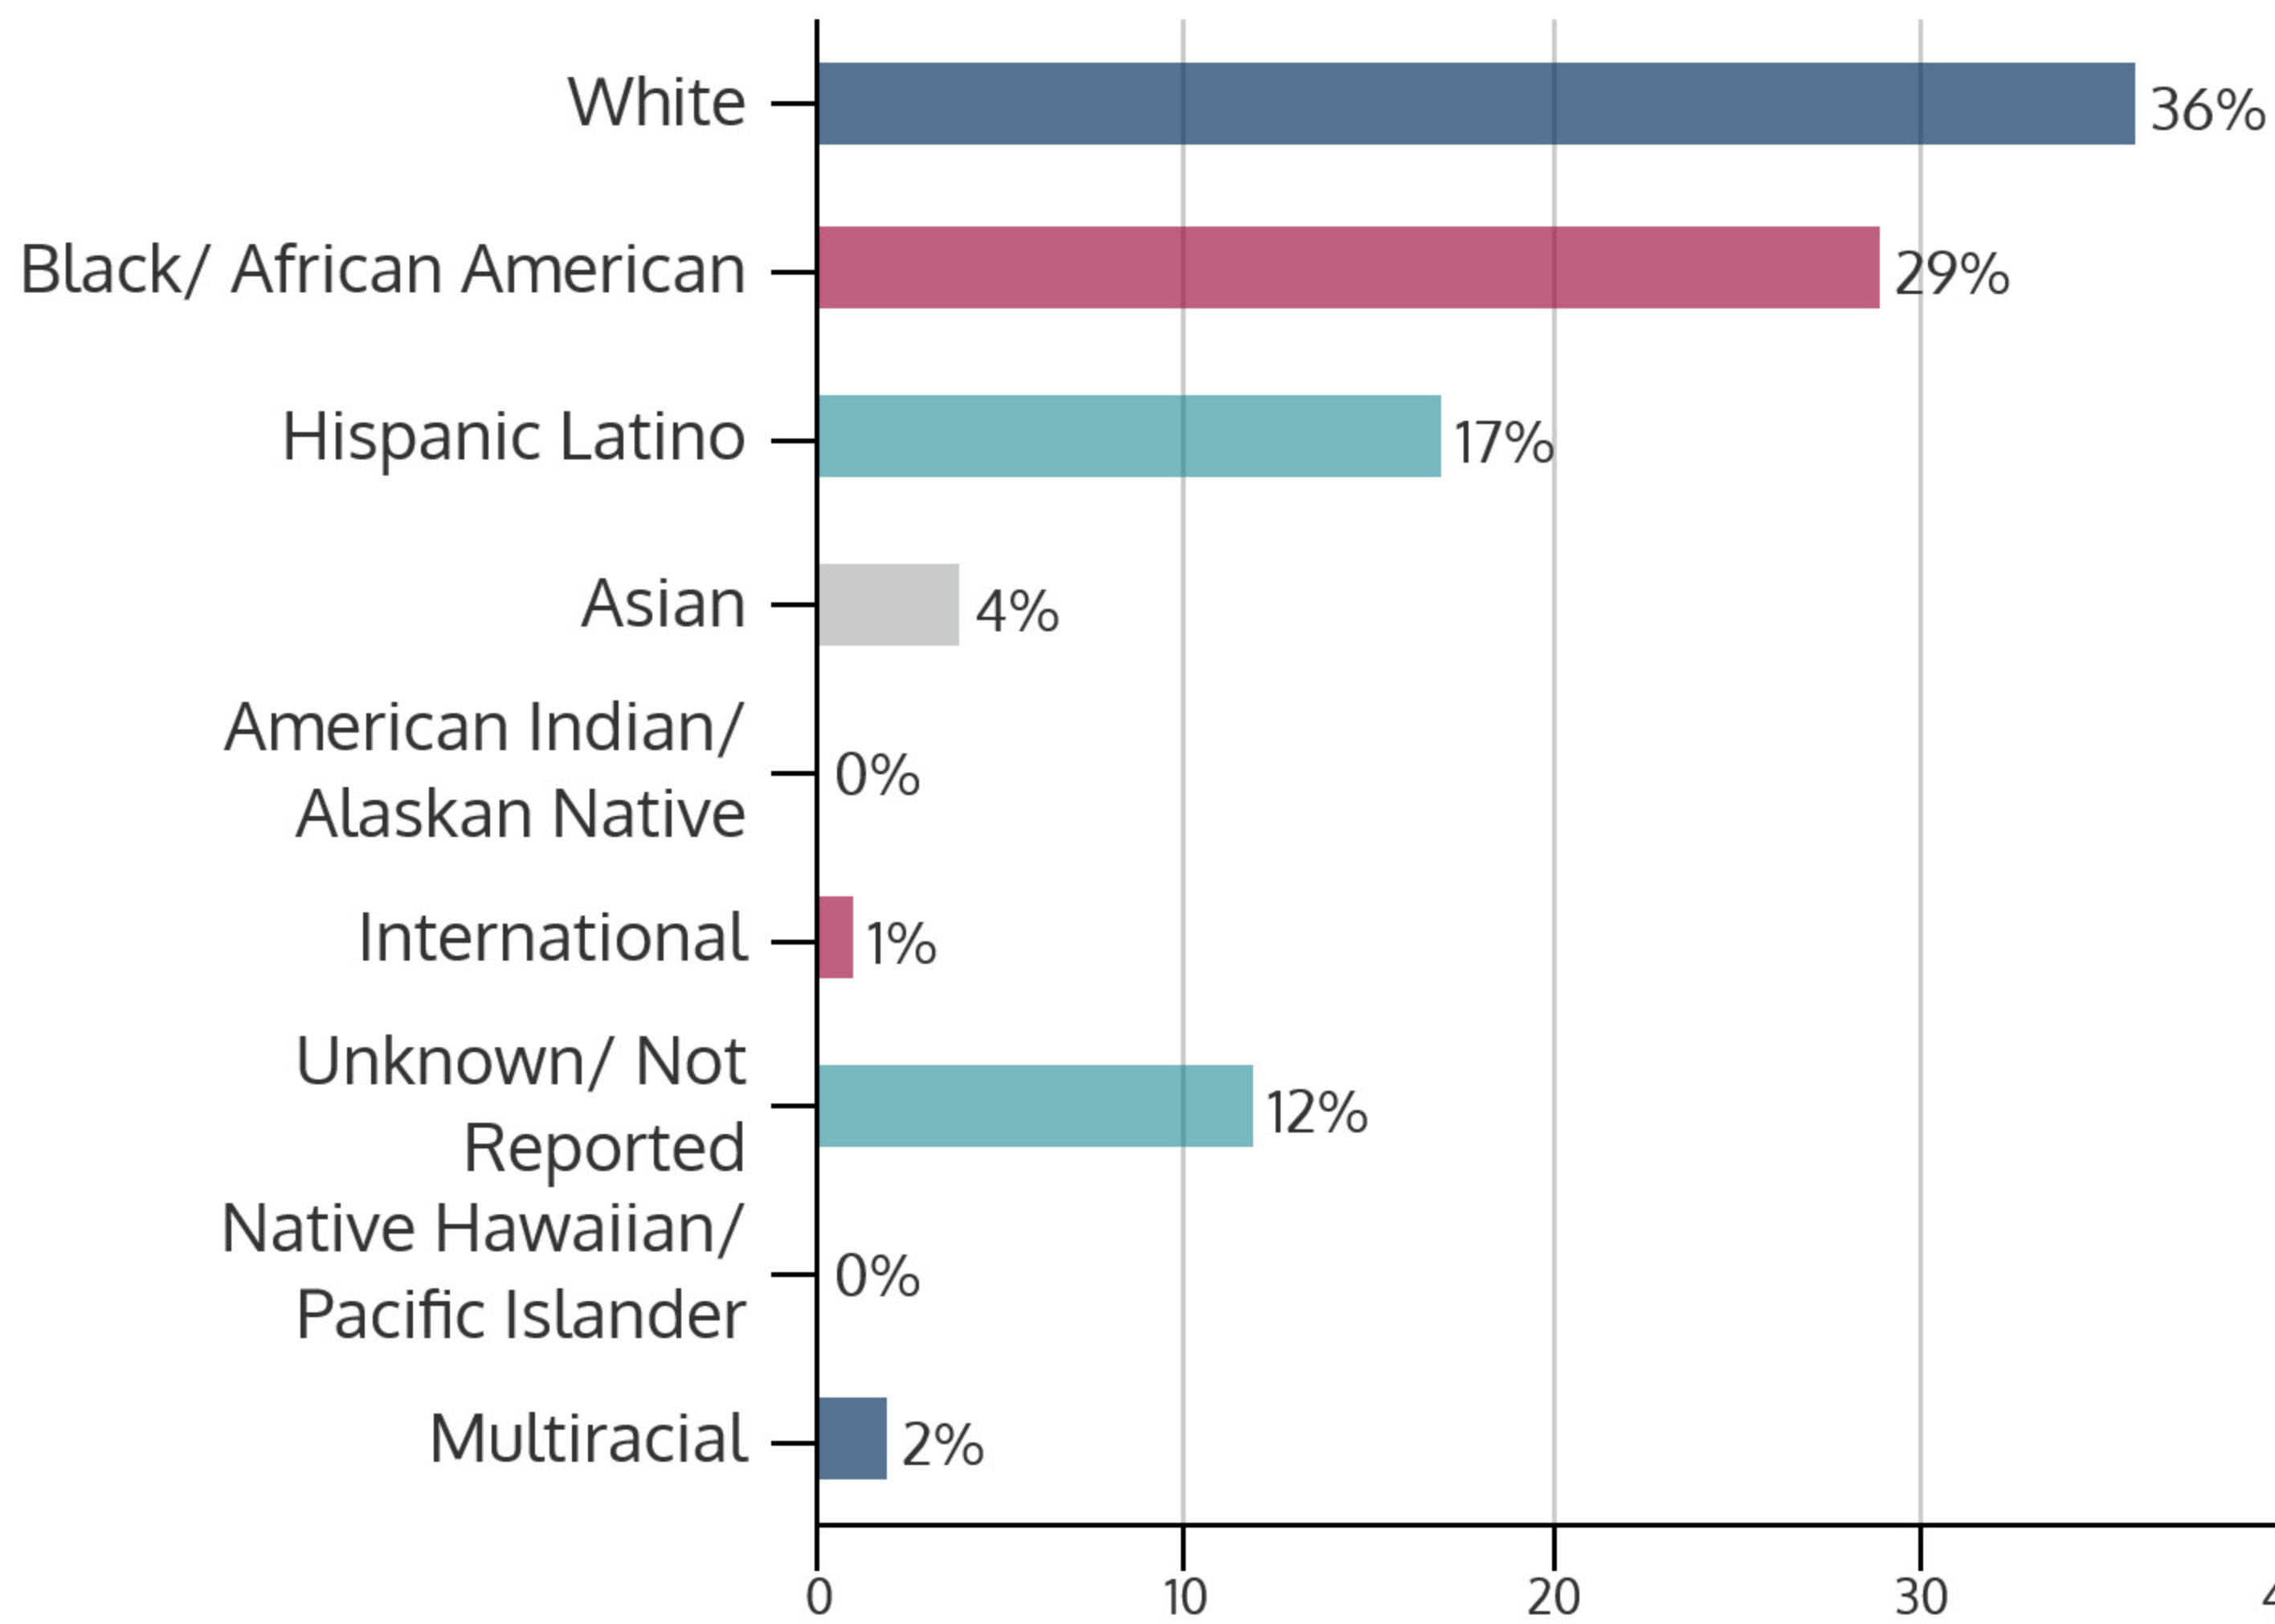

SMALL BUSINESS 2016Q1

2016Q1 HEADCOUNT: 113 STUDENTS

CIE STUDENT DEMOGRAPHICS

ETHNICITY

GENDER

AGE GROUP

CIE COURSE ENROLLMENTS

2016Q1 TOTAL COURSE ENROLLMENT: 114

Source: ST Student Enrollment Data (End of Term) - Courses with zero contact hours were excluded