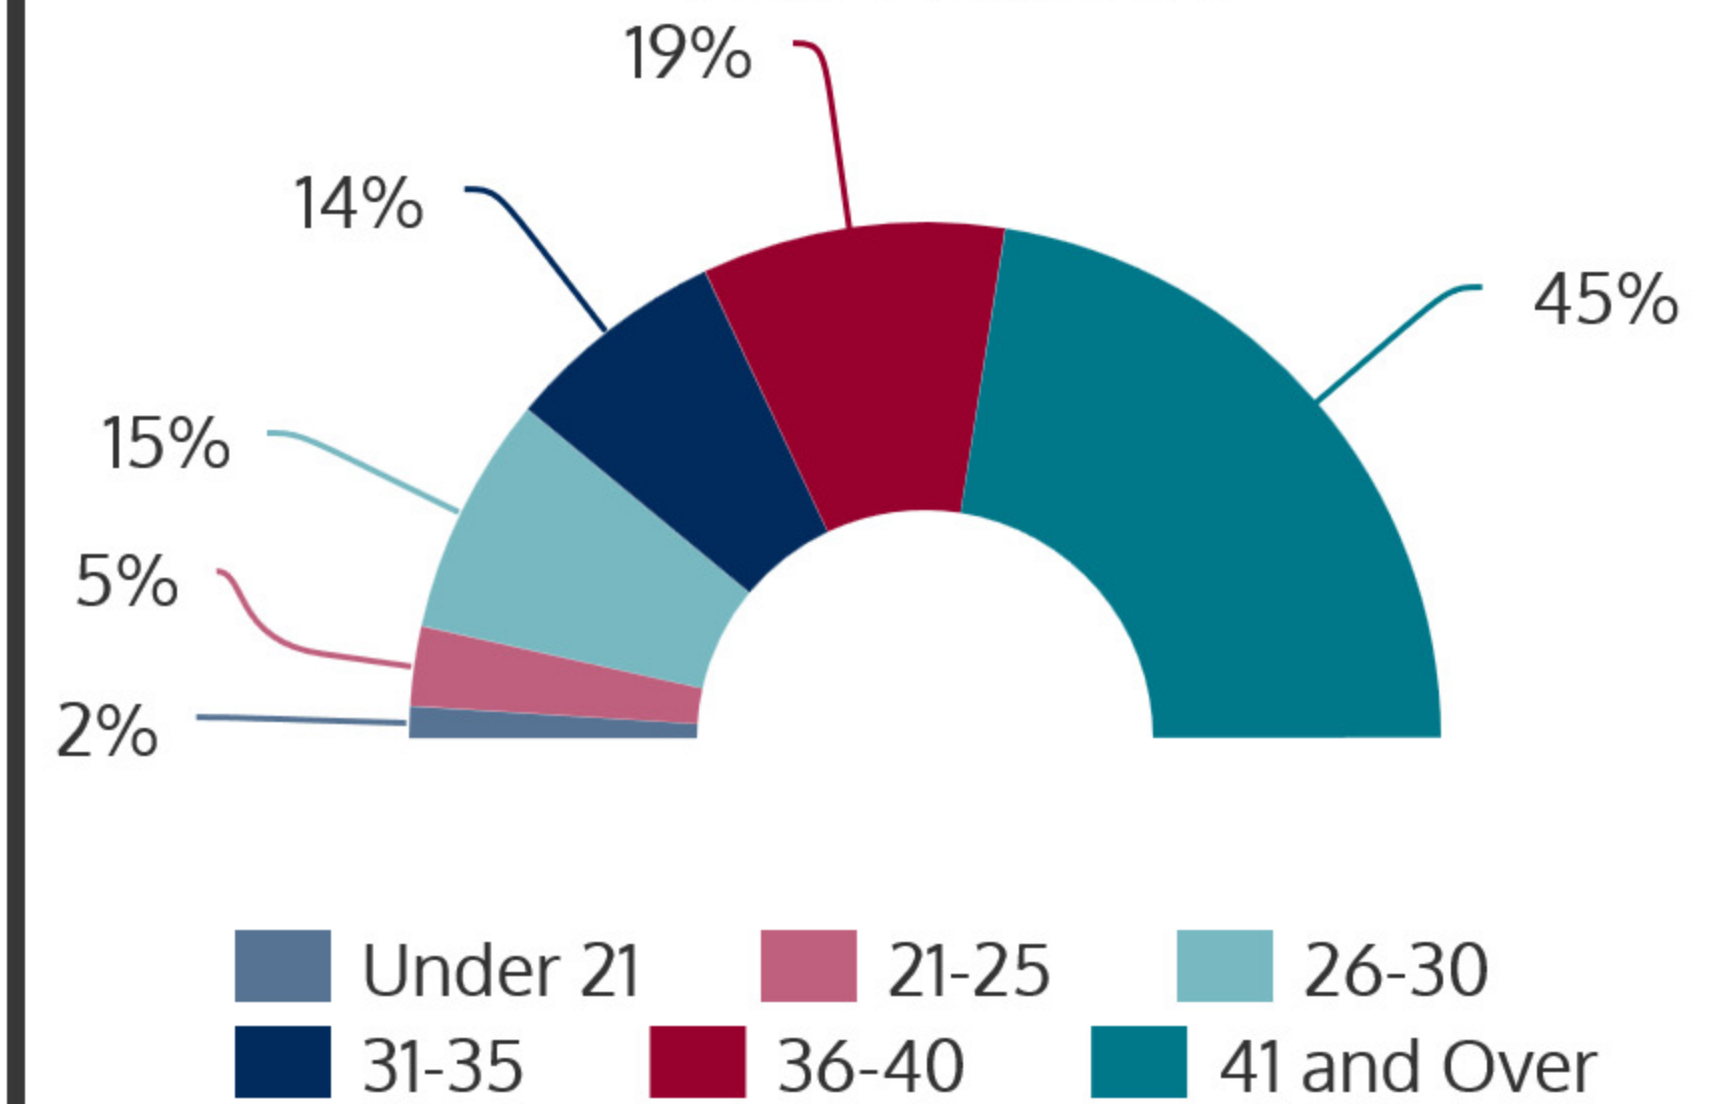

SMALL BUSINESS 2016Q1

2016Q1 HEADCOUNT: 113 STUDENTS

CIE STUDENT DEMOGRAPHICS

ETHNICITY

GENDER

AGE GROUP

CIE COURSE ENROLLMENTS

2016Q1 TOTAL COURSE ENROLLMENT: 114

Source: ST Student Enrollment Data (End of Term) - Courses with zero contact hours were excluded