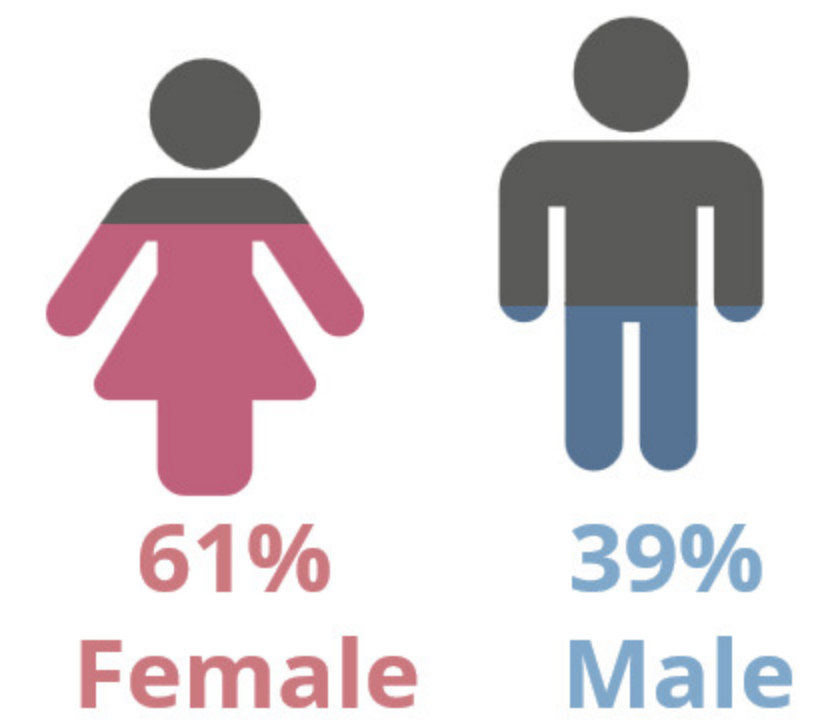

SMALL BUSINESS 2016Q1

2016Q1 HEADCOUNT: 113 STUDENTS

CIE STUDENT DEMOGRAPHICS

ETHNICITY

GENDER

AGE GROUP

CIE COURSE ENROLLMENTS

2016Q1 TOTAL COURSE ENROLLMENT: 114

Source: ST Student Enrollment Data (End of Term) - Courses with zero contact hours were excluded