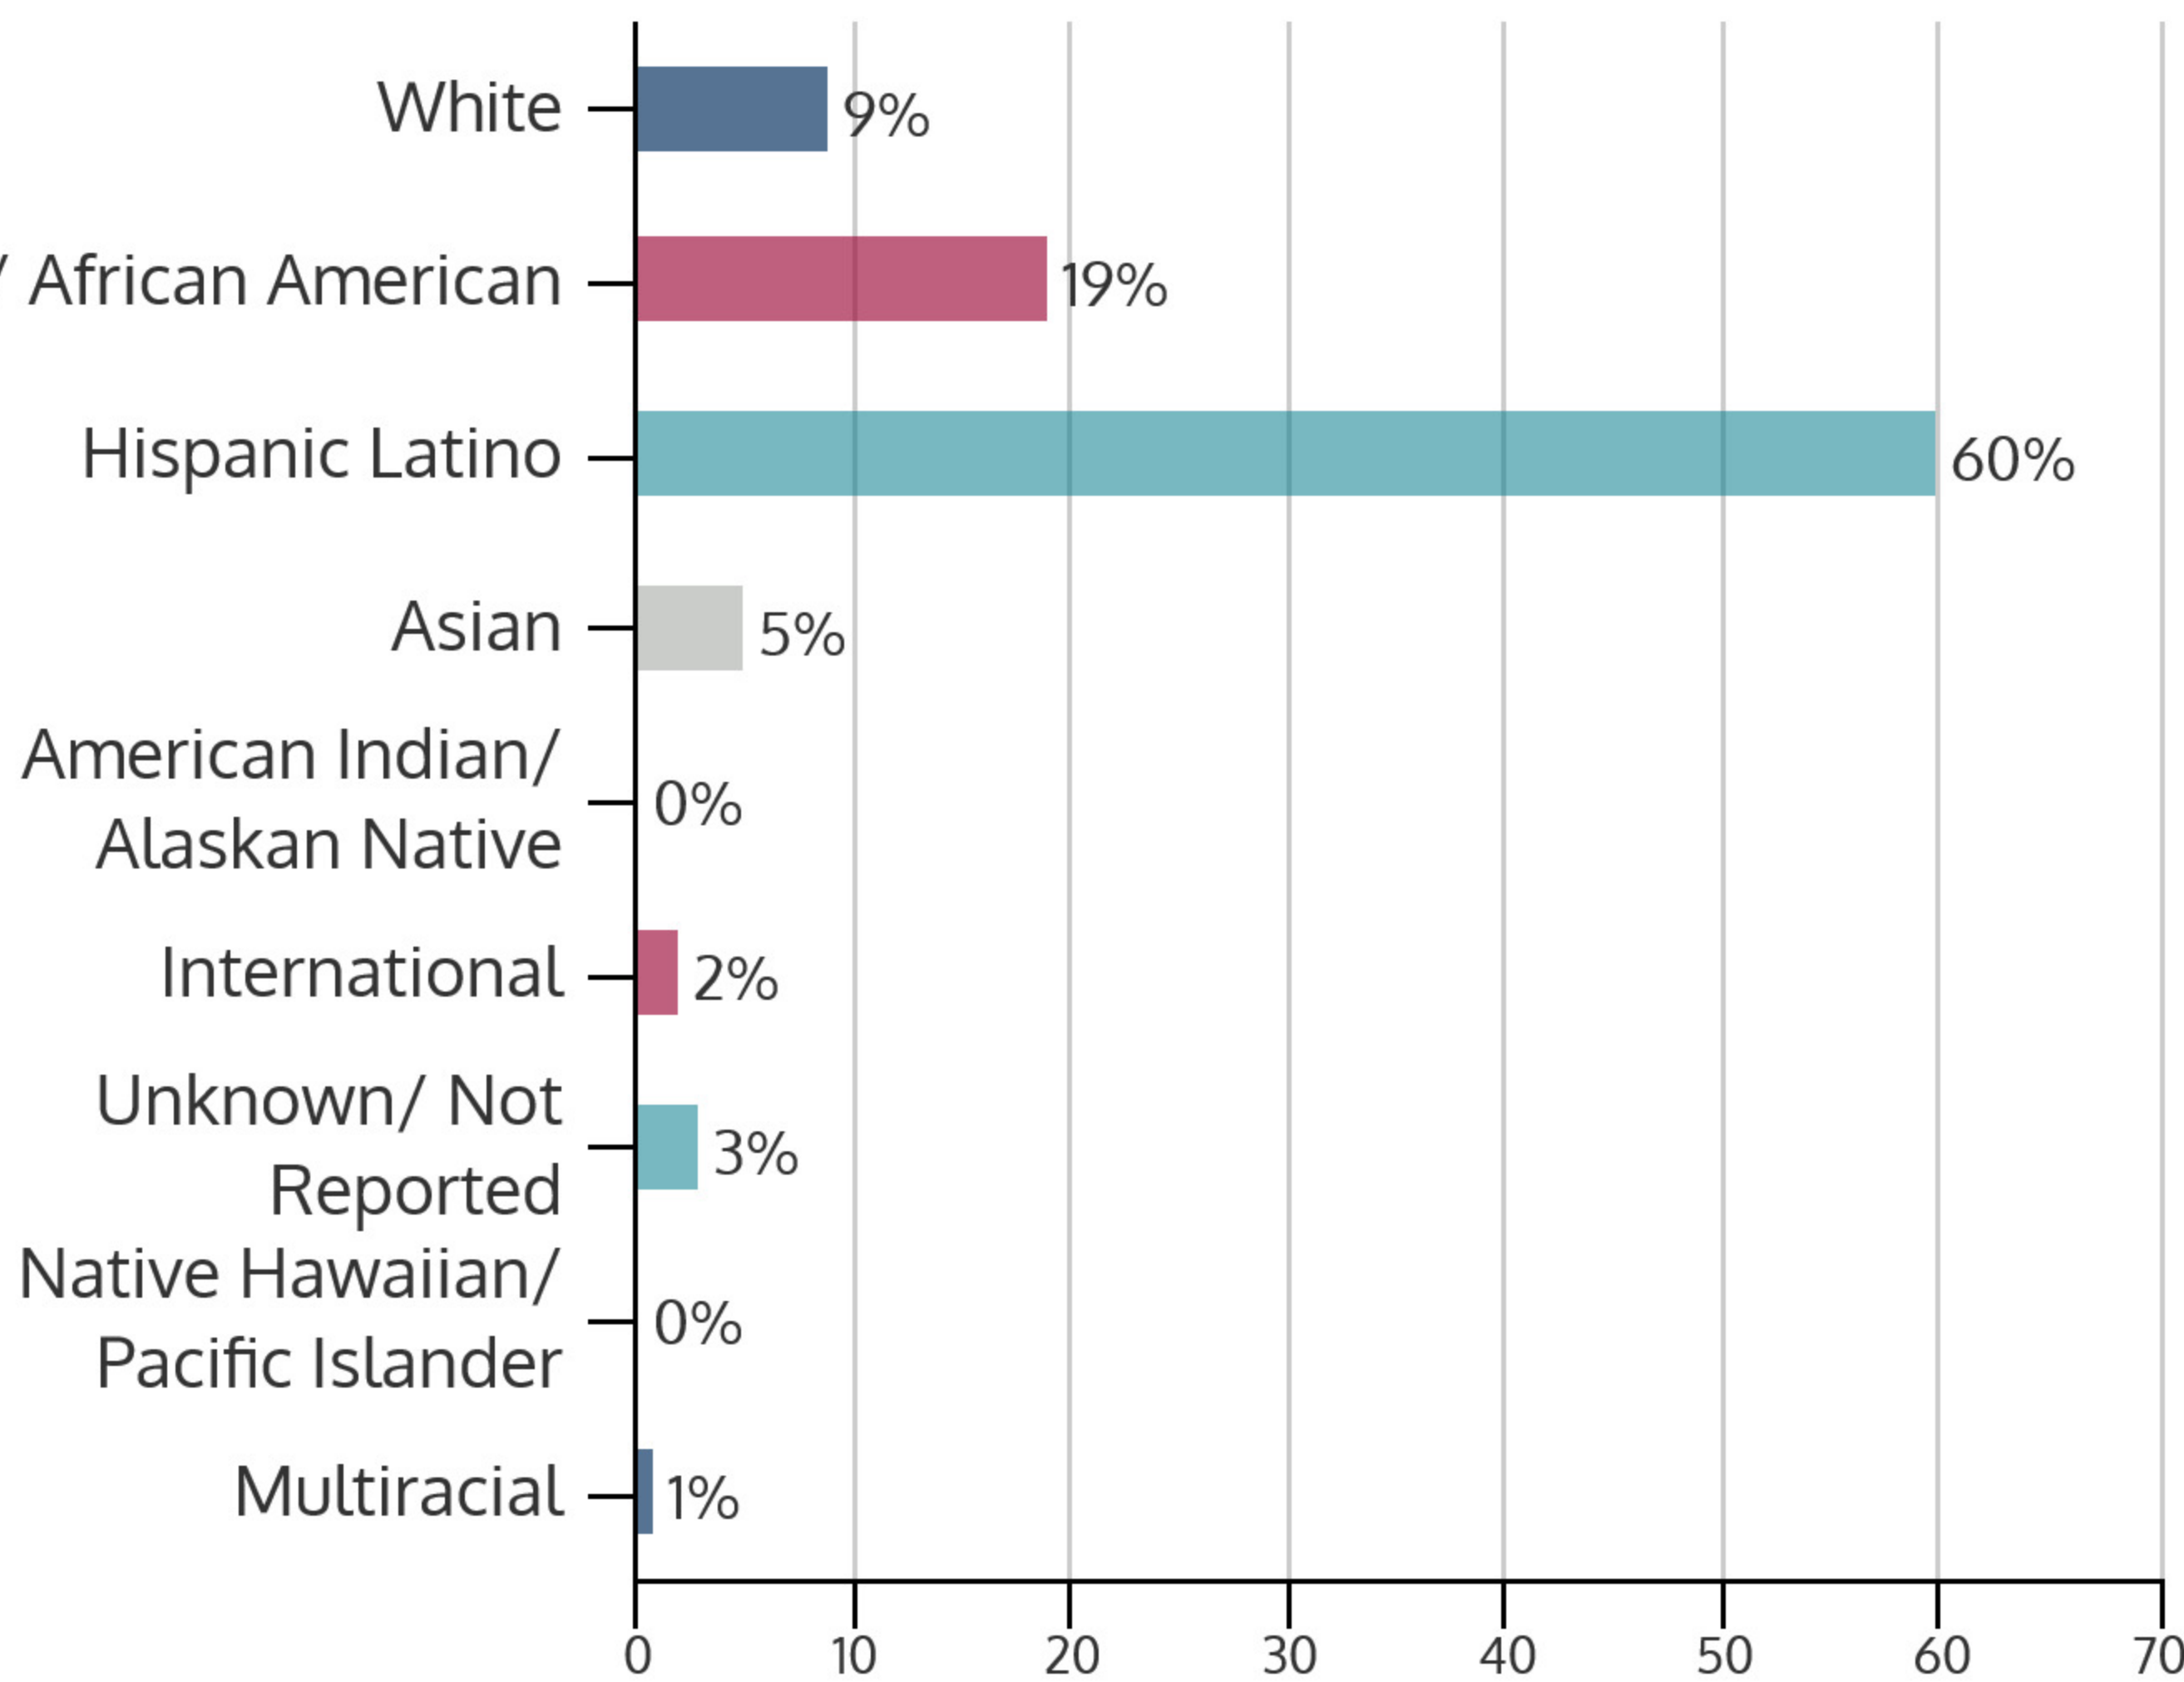

WORKFORCE DEVELOPMENT 2016Q1

2016Q1 HEADCOUNT: 573 STUDENTS

CIE STUDENT DEMOGRAPHICS

ETHNICITY

GENDER

AGE GROUP

CIE COURSE ENROLLMENTS

2016Q1 TOTAL COURSE ENROLLMENT: 628

Source: ST Student Enrollment Data (End of Term) - Courses with zero contact hours were excluded