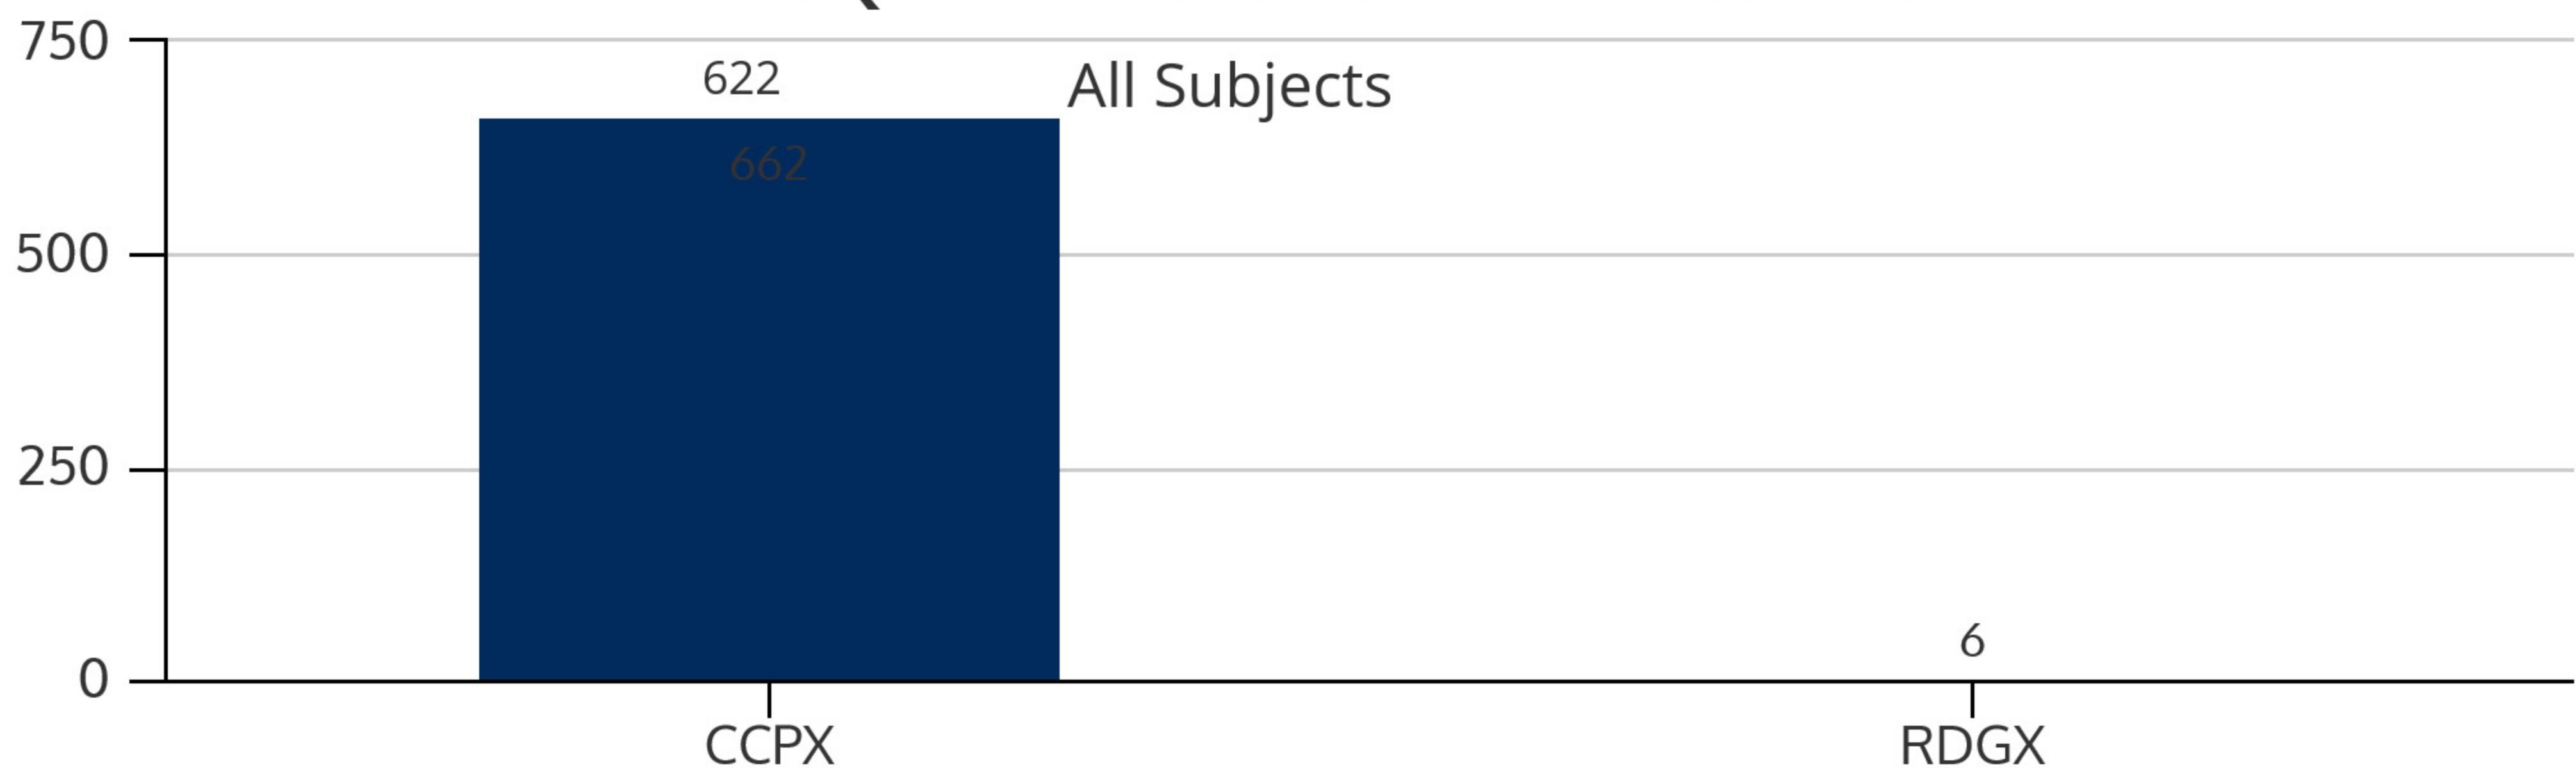

WORKFORCE DEVELOPMENT 2016Q1

2016Q1 HEADCOUNT: 573 STUDENTS

CIE STUDENT DEMOGRAPHICS

ETHNICITY

GENDER

AGE GROUP

CIE COURSE ENROLLMENTS

2016Q1 TOTAL COURSE ENROLLMENT: 628

Source: ST Student Enrollment Data (End of Term) - Courses with zero contact hours were excluded