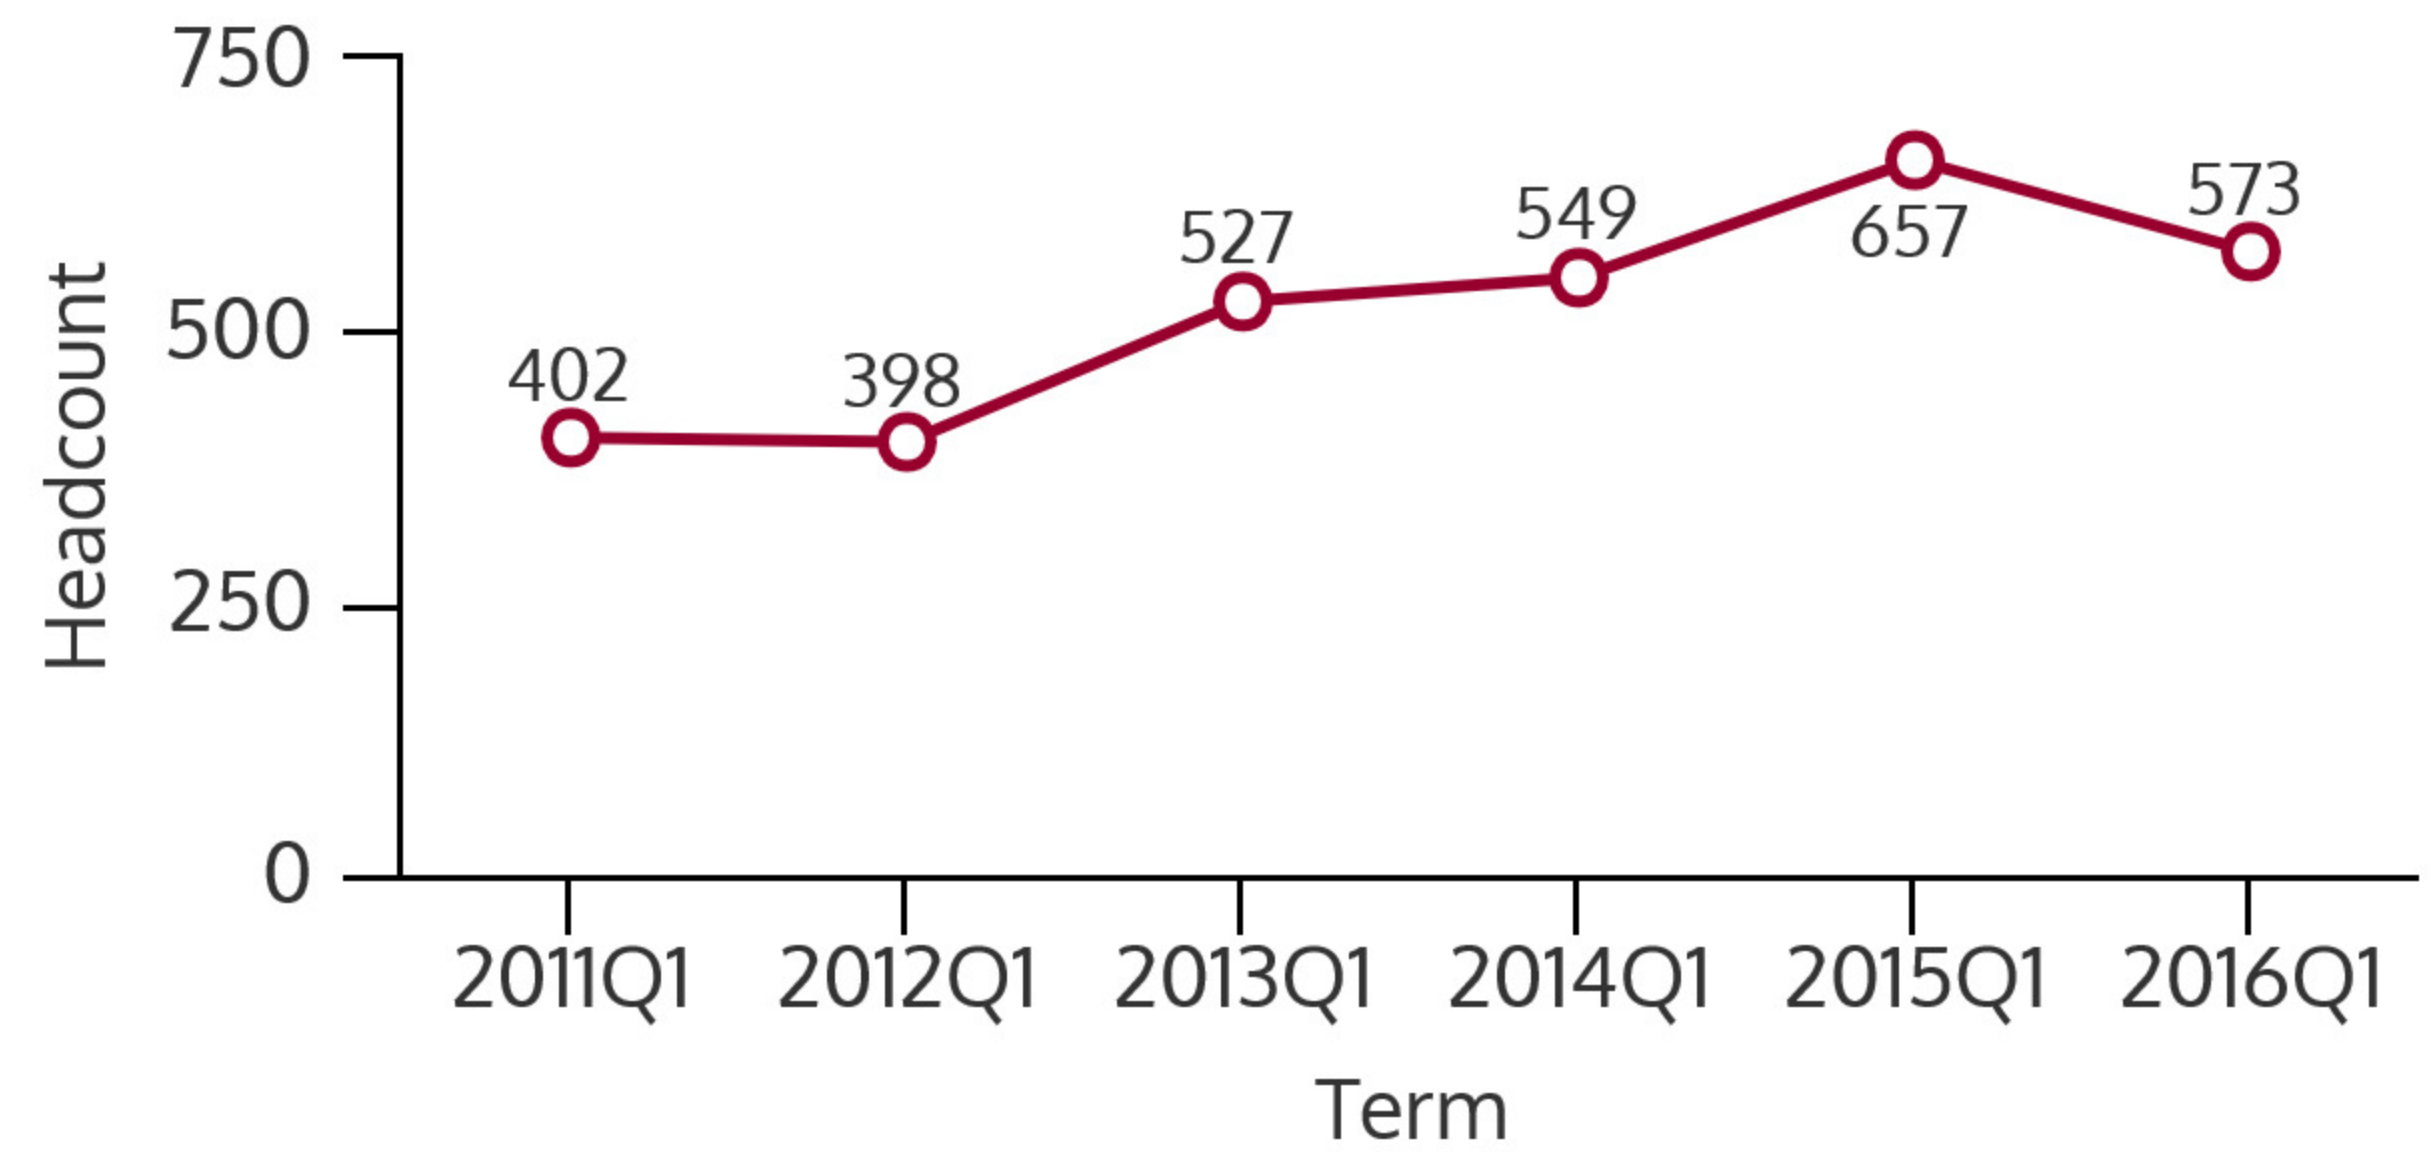

WORKFORCE DEVELOPMENT 2016Q1

2016Q1 HEADCOUNT: 573 STUDENTS

CIE STUDENT DEMOGRAPHICS

ETHNICITY

GENDER

AGE GROUP

CIE COURSE ENROLLMENTS

2016Q1 TOTAL COURSE ENROLLMENT: 628

Source: ST Student Enrollment Data (End of Term) - Courses with zero contact hours were excluded