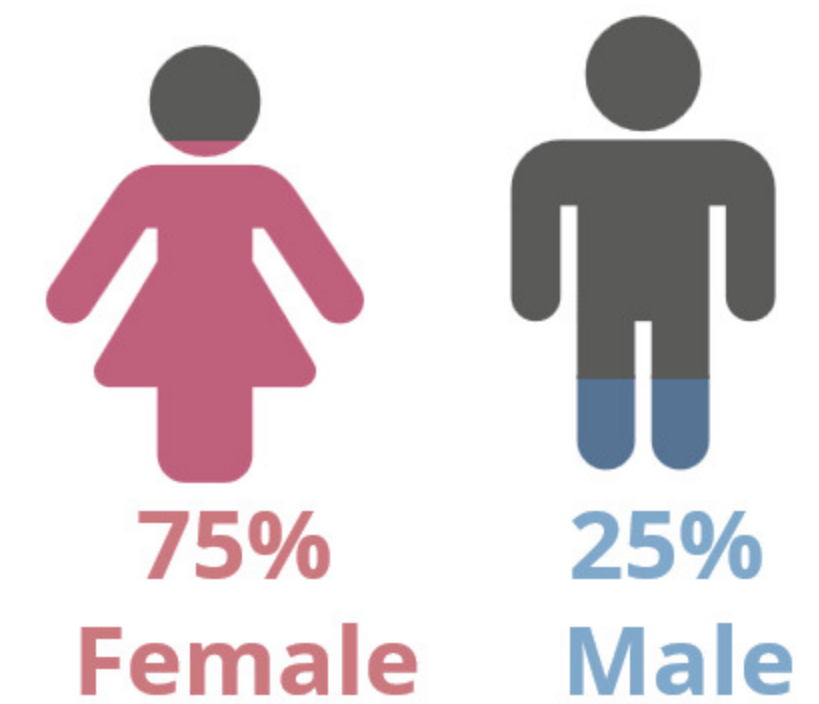

WORKFORCE DEVELOPMENT 2016Q1

2016Q1 HEADCOUNT: 573 STUDENTS

CIE STUDENT DEMOGRAPHICS

ETHNICITY

GENDER

AGE GROUP

CIE COURSE ENROLLMENTS

2016Q1 TOTAL COURSE ENROLLMENT: 628

Source: ST Student Enrollment Data (End of Term) - Courses with zero contact hours were excluded