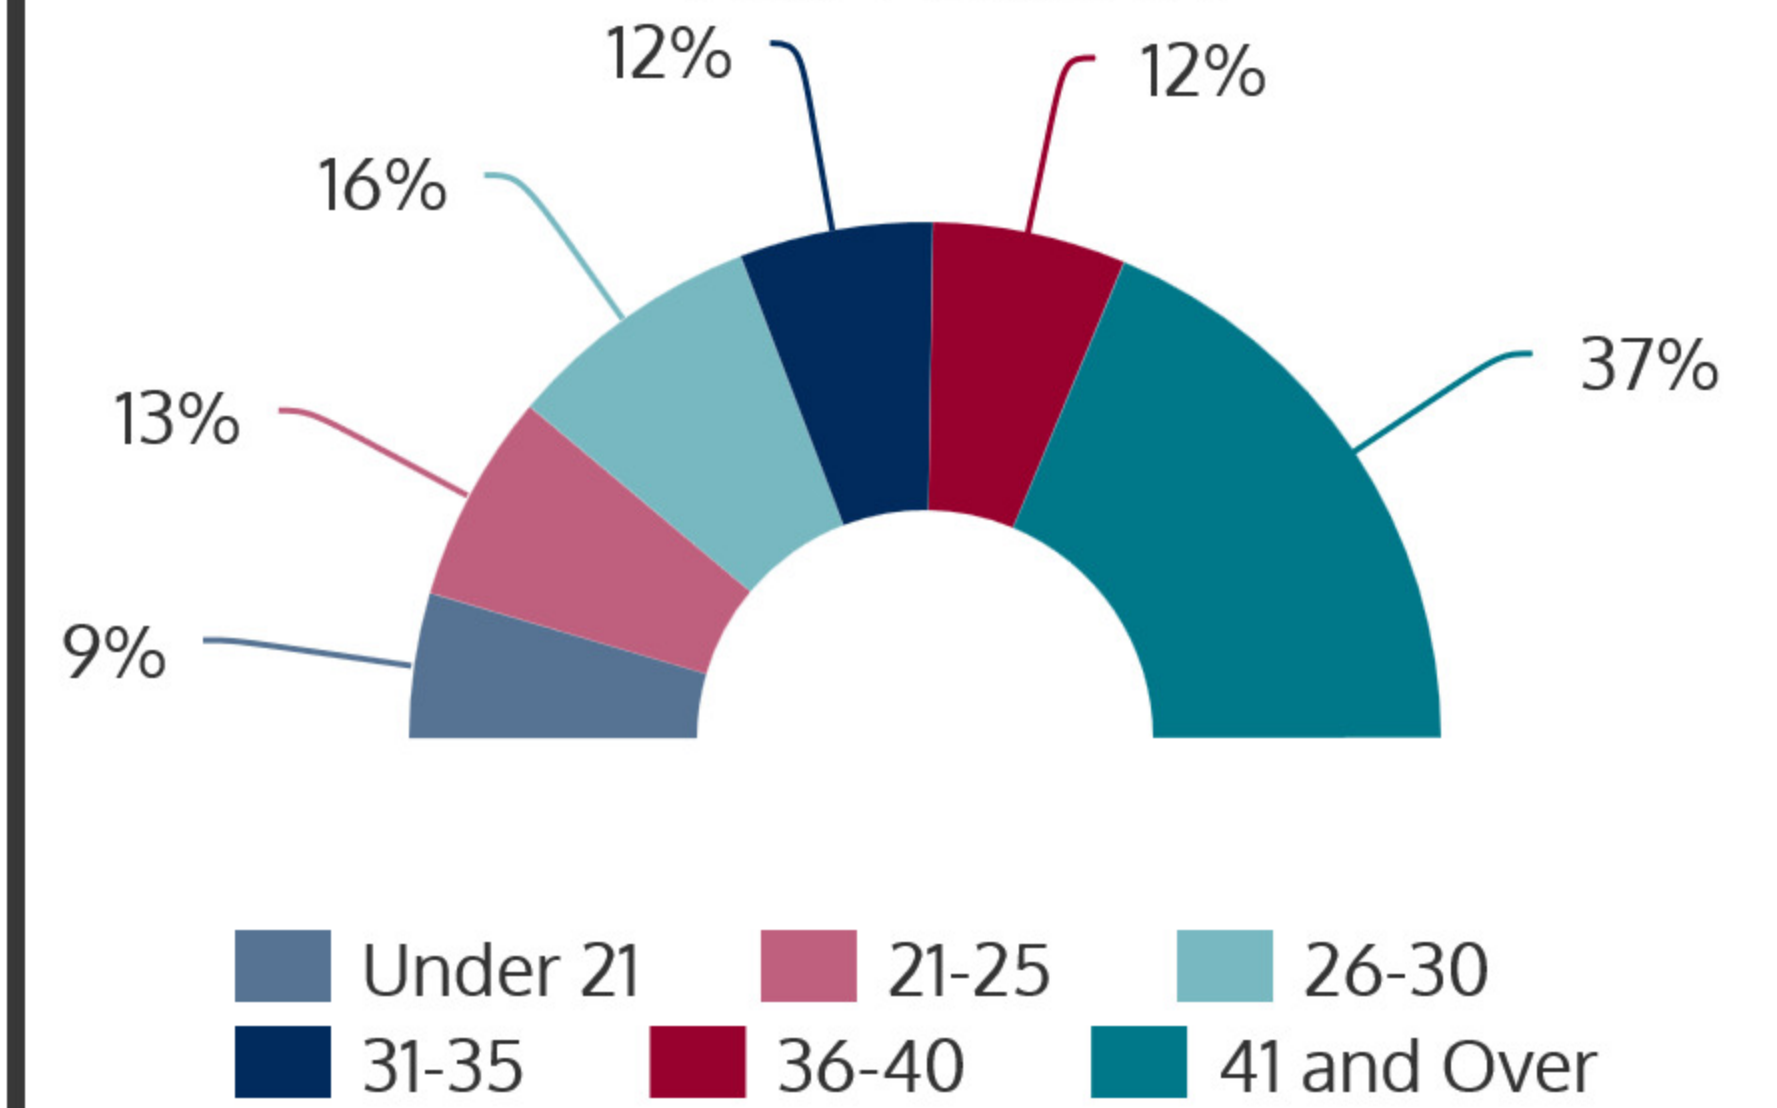

WORKFORCE DEVELOPMENT 2016Q1

2016Q1 HEADCOUNT: 573 STUDENTS

CIE STUDENT DEMOGRAPHICS

ETHNICITY

GENDER

AGE GROUP

CIE COURSE ENROLLMENTS

2016Q1 TOTAL COURSE ENROLLMENT: 628

Source: ST Student Enrollment Data (End of Term) - Courses with zero contact hours were excluded