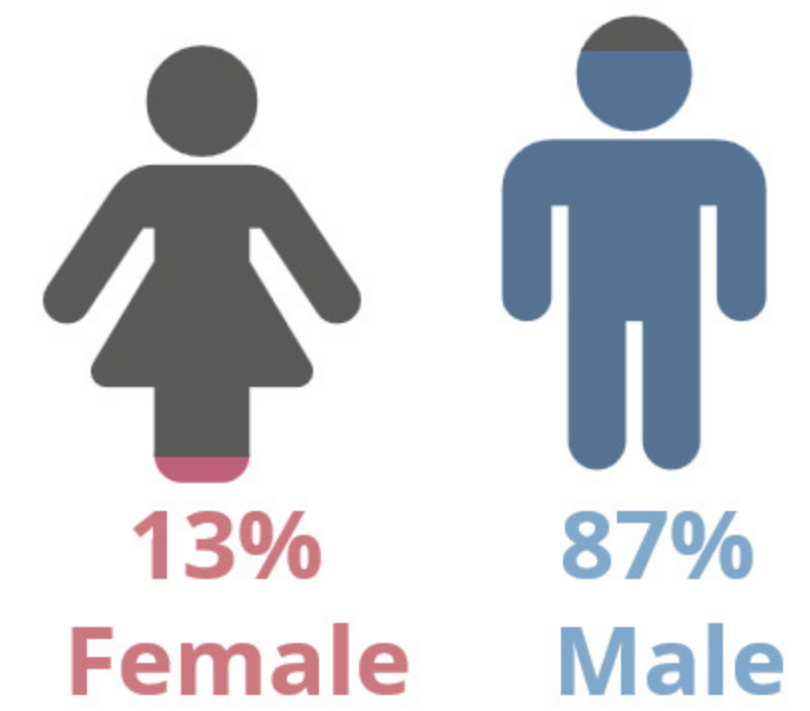

## 2016Q2 HEADCOUNT: 822 STUDENTS

## CIE STUDENT DEMOGRAPHICS

### ETHNICITY

### AGE GROUP