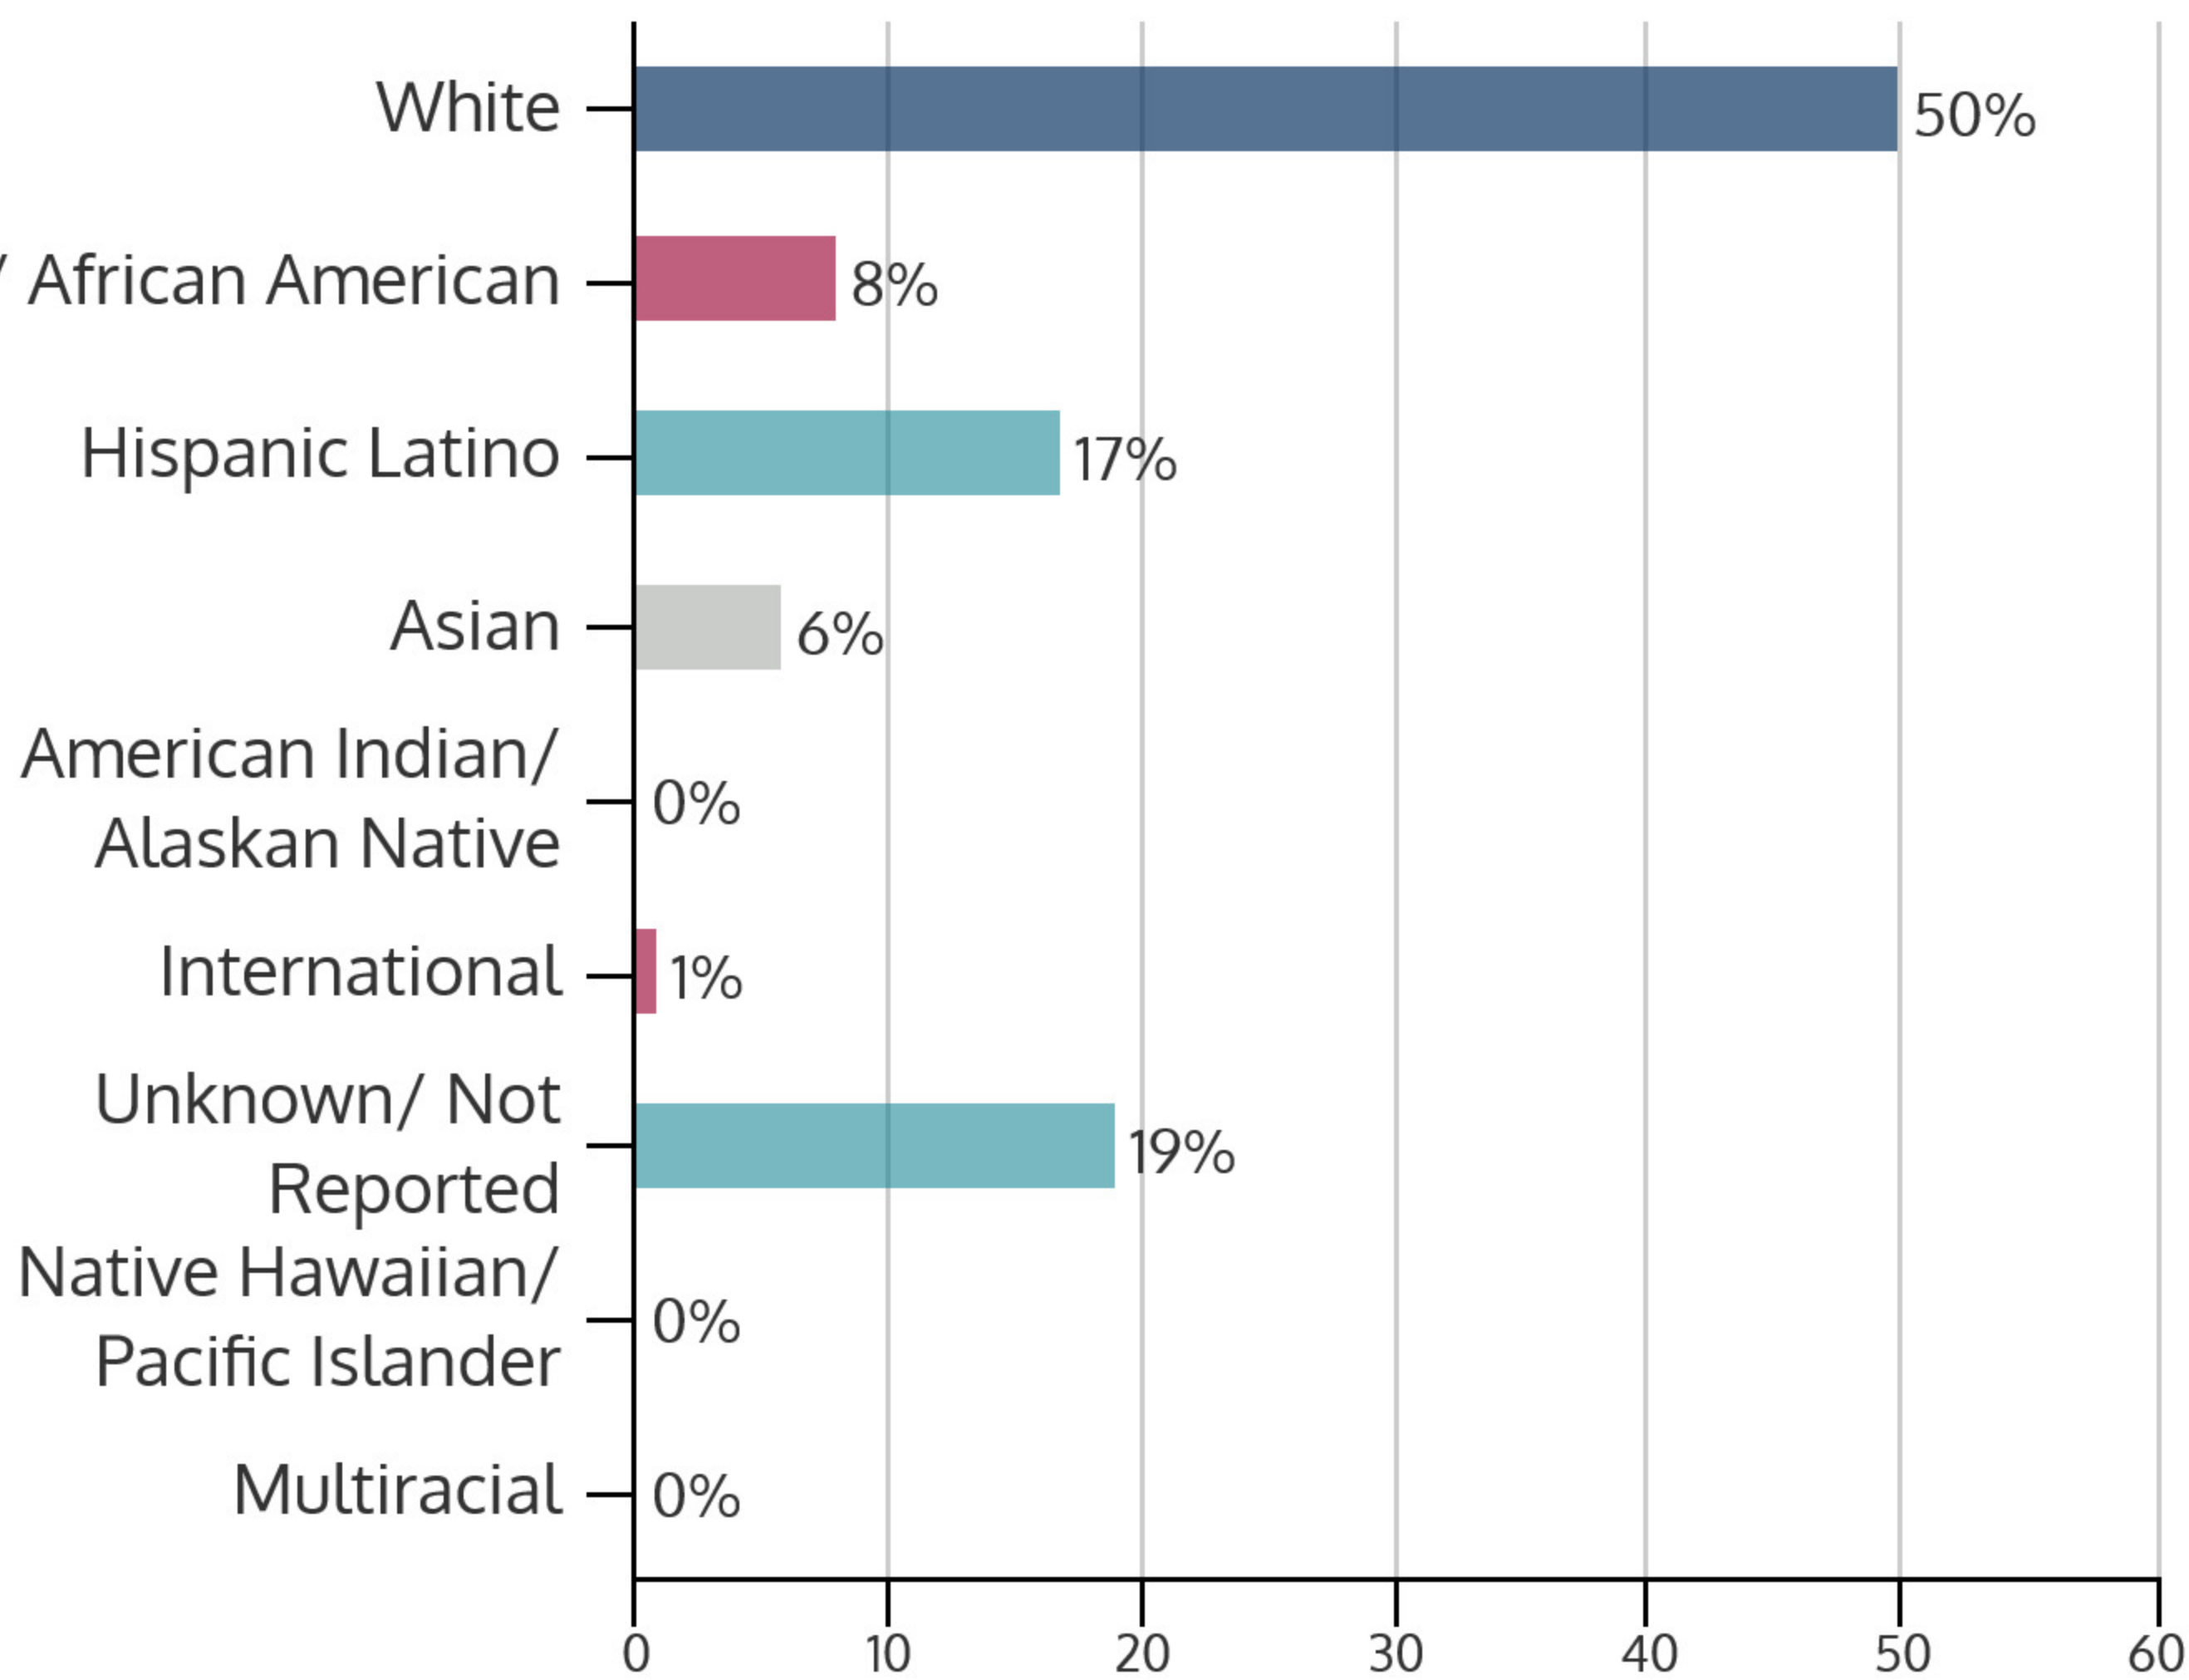

## 2016Q2 HEADCOUNT: 2,037 STUDENTS

## CIE STUDENT DEMOGRAPHICS

### ETHNICITY