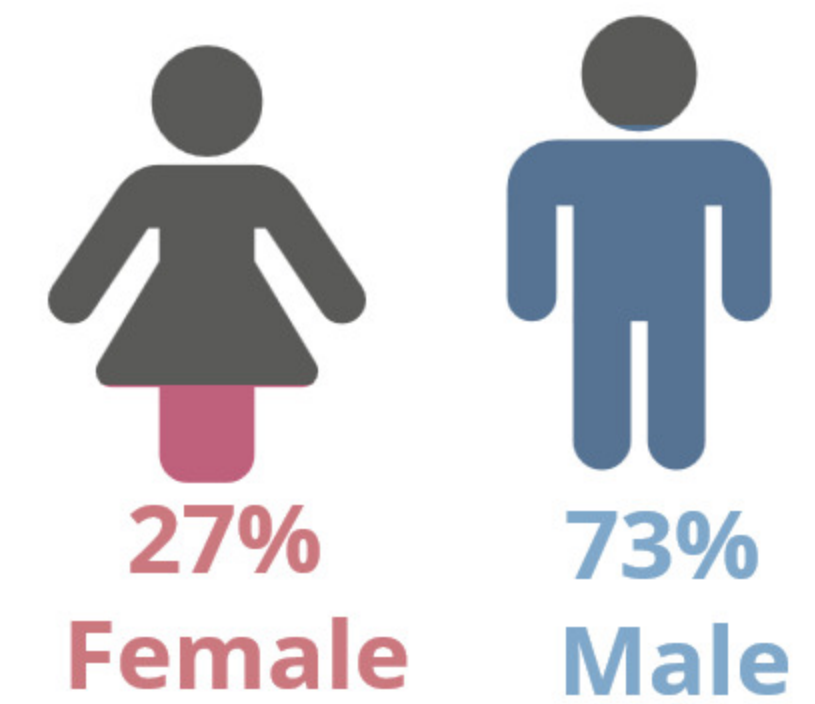

NORTHWEST CAMPUS 2016Q2

2016Q2 HEADCOUNT: 2,496 STUDENTS

CIE STUDENT DEMOGRAPHICS

ETHNICITY

GENDER

AGE GROUP

CIE COURSE ENROLLMENTS

2016Q2 TOTAL COURSE ENROLLMENT: 3,885