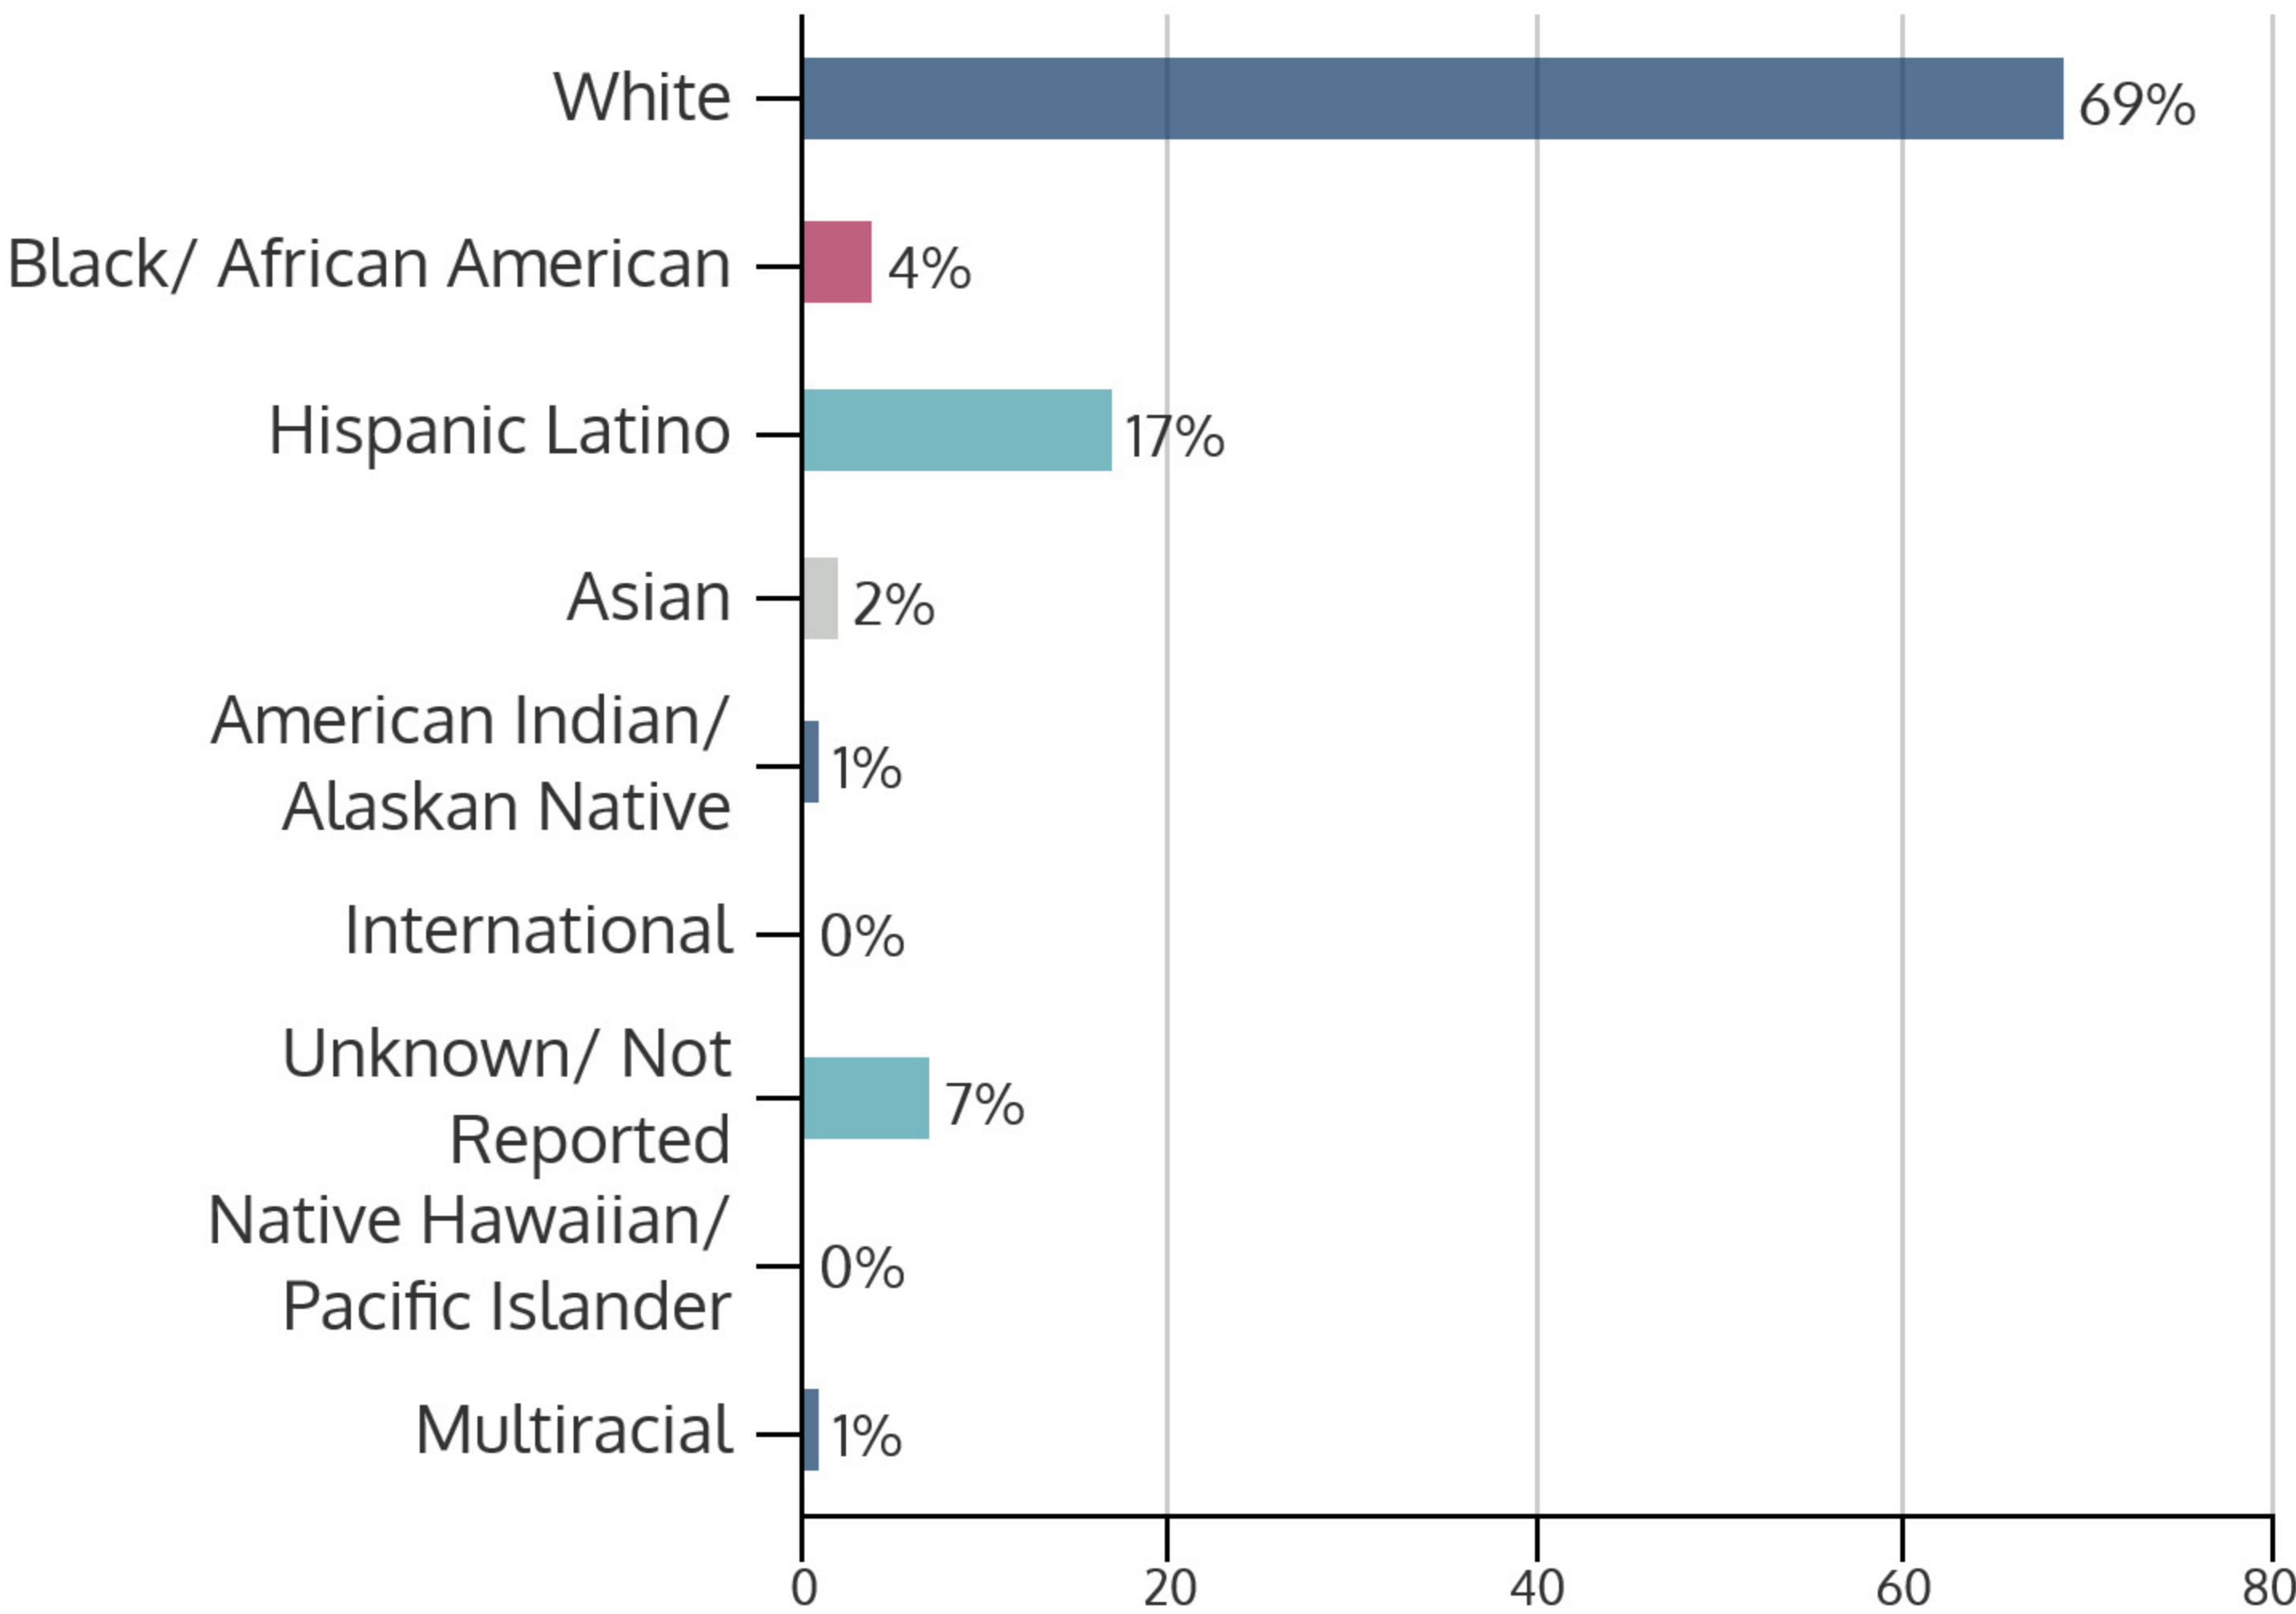

NORTHWEST CAMPUS 2016Q2

2016Q2 HEADCOUNT: 2,496 STUDENTS

CIE STUDENT DEMOGRAPHICS

ETHNICITY

GENDER

AGE GROUP

CIE COURSE ENROLLMENTS

2016Q2 TOTAL COURSE ENROLLMENT: 3,885

Source: ST Student Enrollment Data (End of Term) - Courses with zero contact hours were excluded
Corporate solution courses were excluded from all NW counts in this report