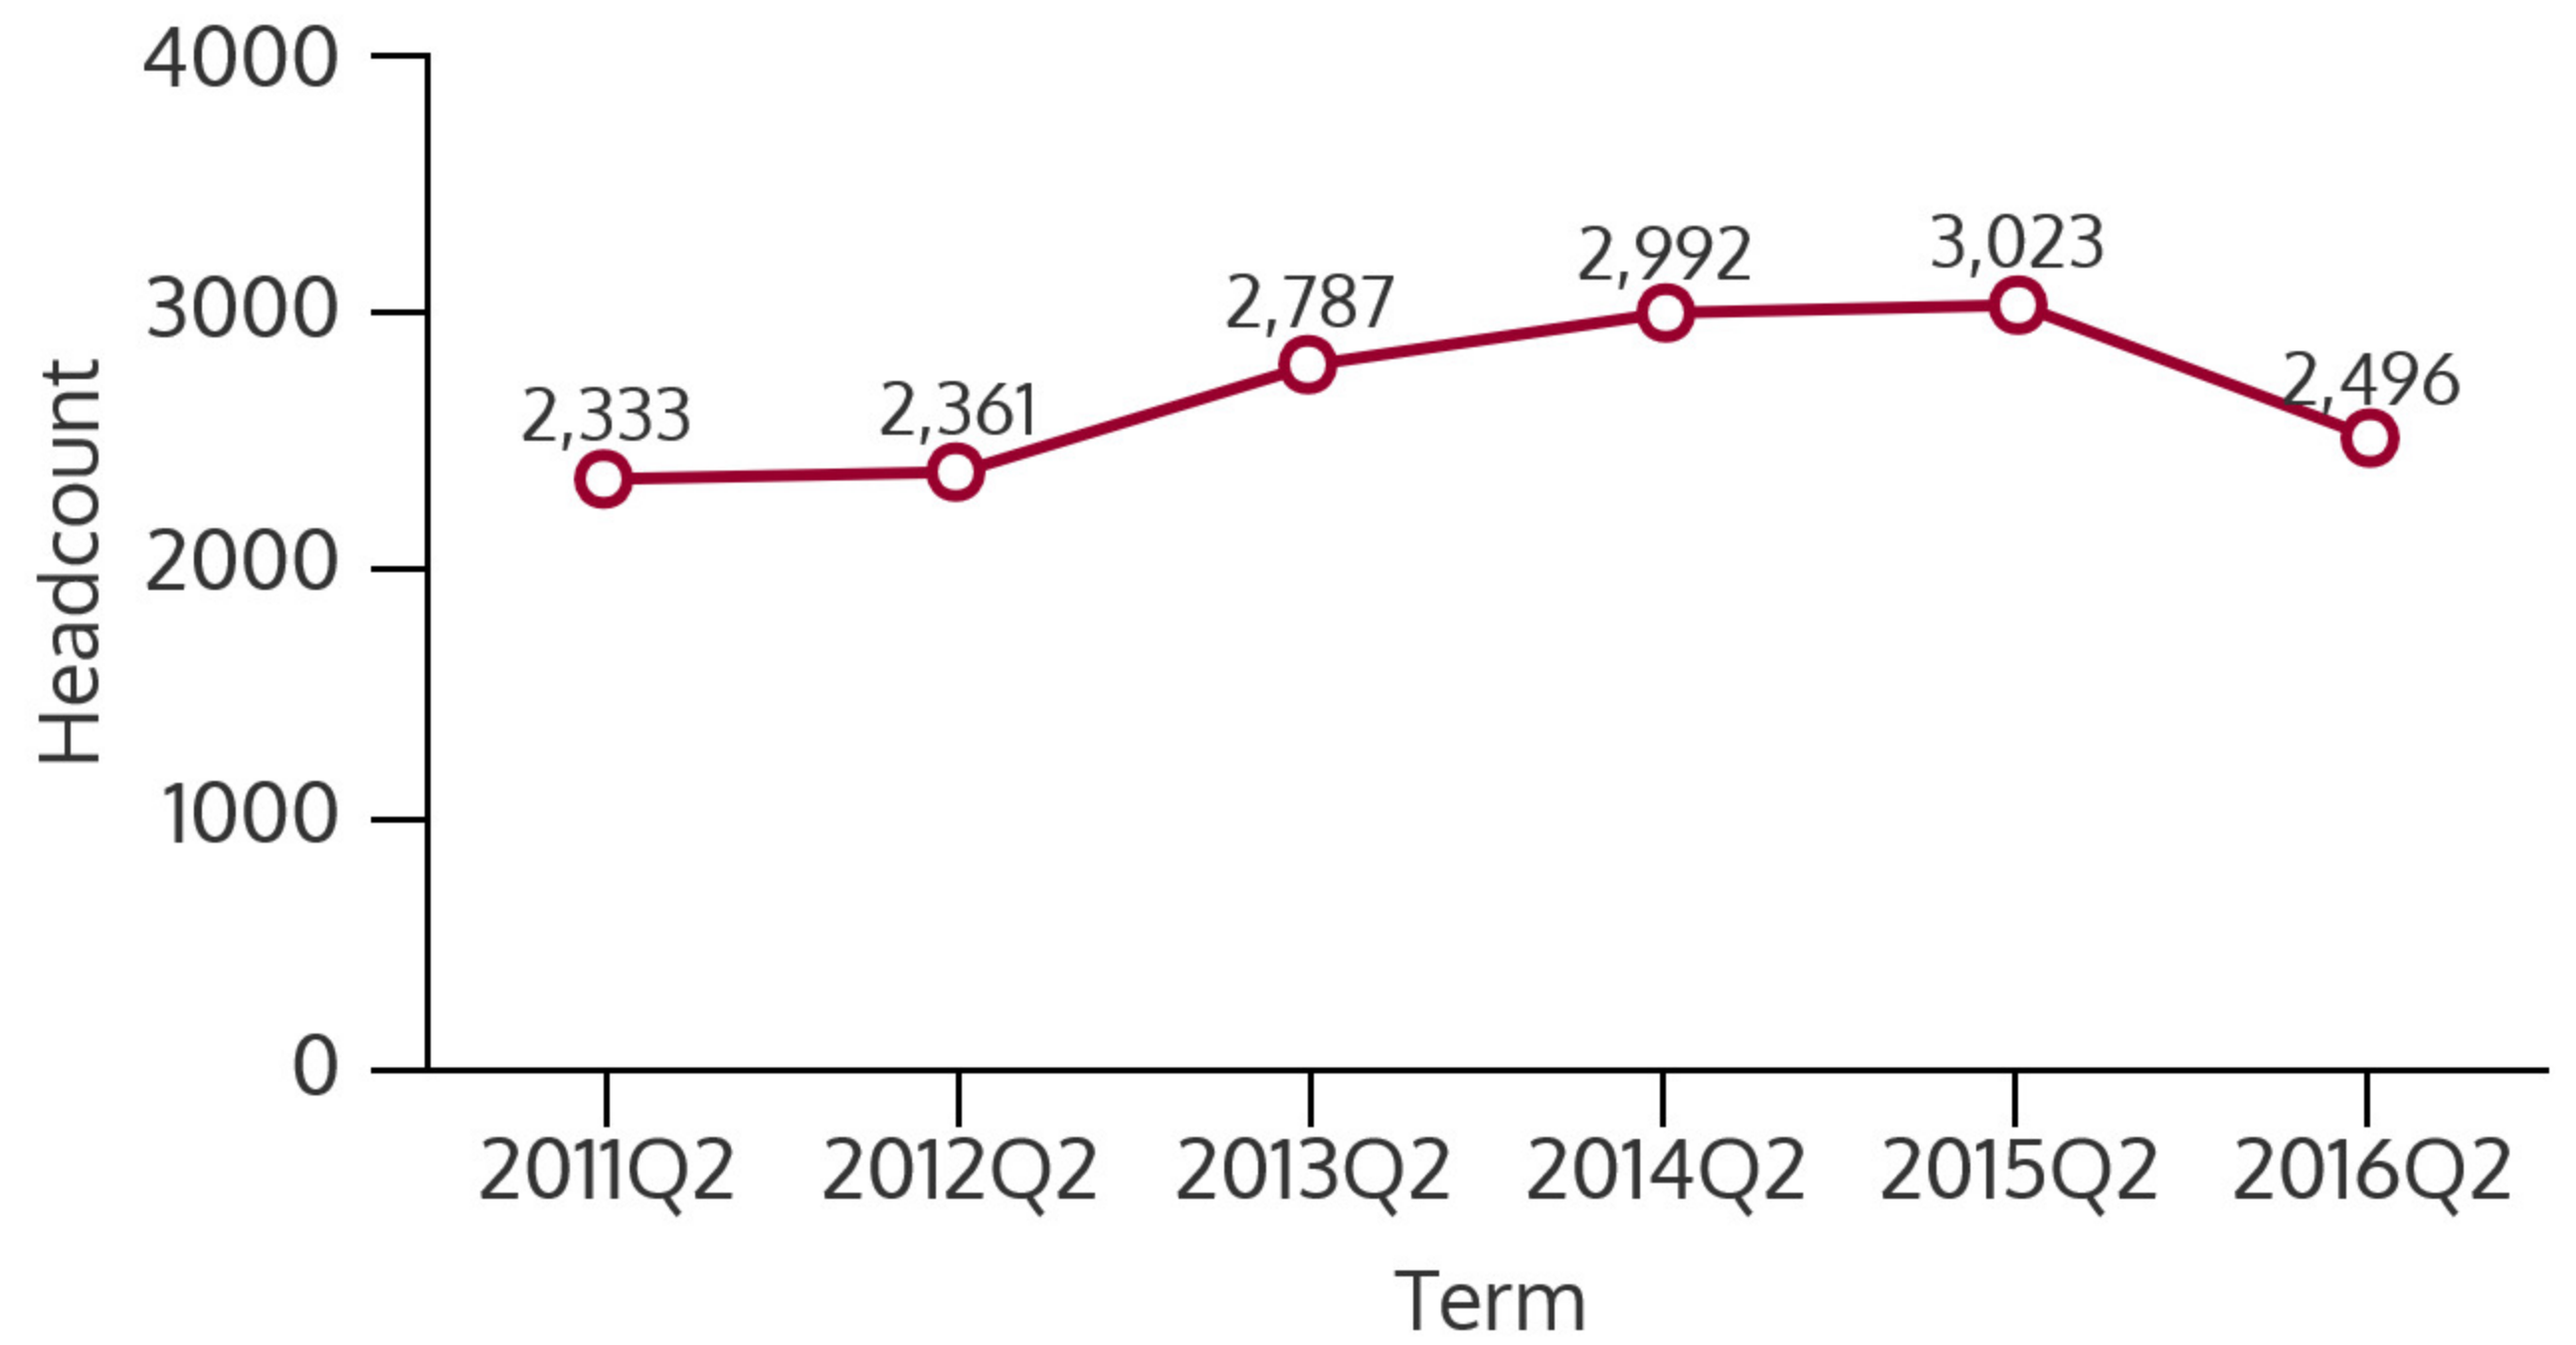

NORTHWEST CAMPUS 2016Q2

2016Q2 HEADCOUNT: 2,496 STUDENTS

CIE STUDENT DEMOGRAPHICS

ETHNICITY

GENDER

AGE GROUP

CIE COURSE ENROLLMENTS

2016Q2 TOTAL COURSE ENROLLMENT: 3,885

Source: ST Student Enrollment Data (End of Term) - Courses with zero contact hours were excluded
Corporate solution courses were excluded from all NW counts in this report