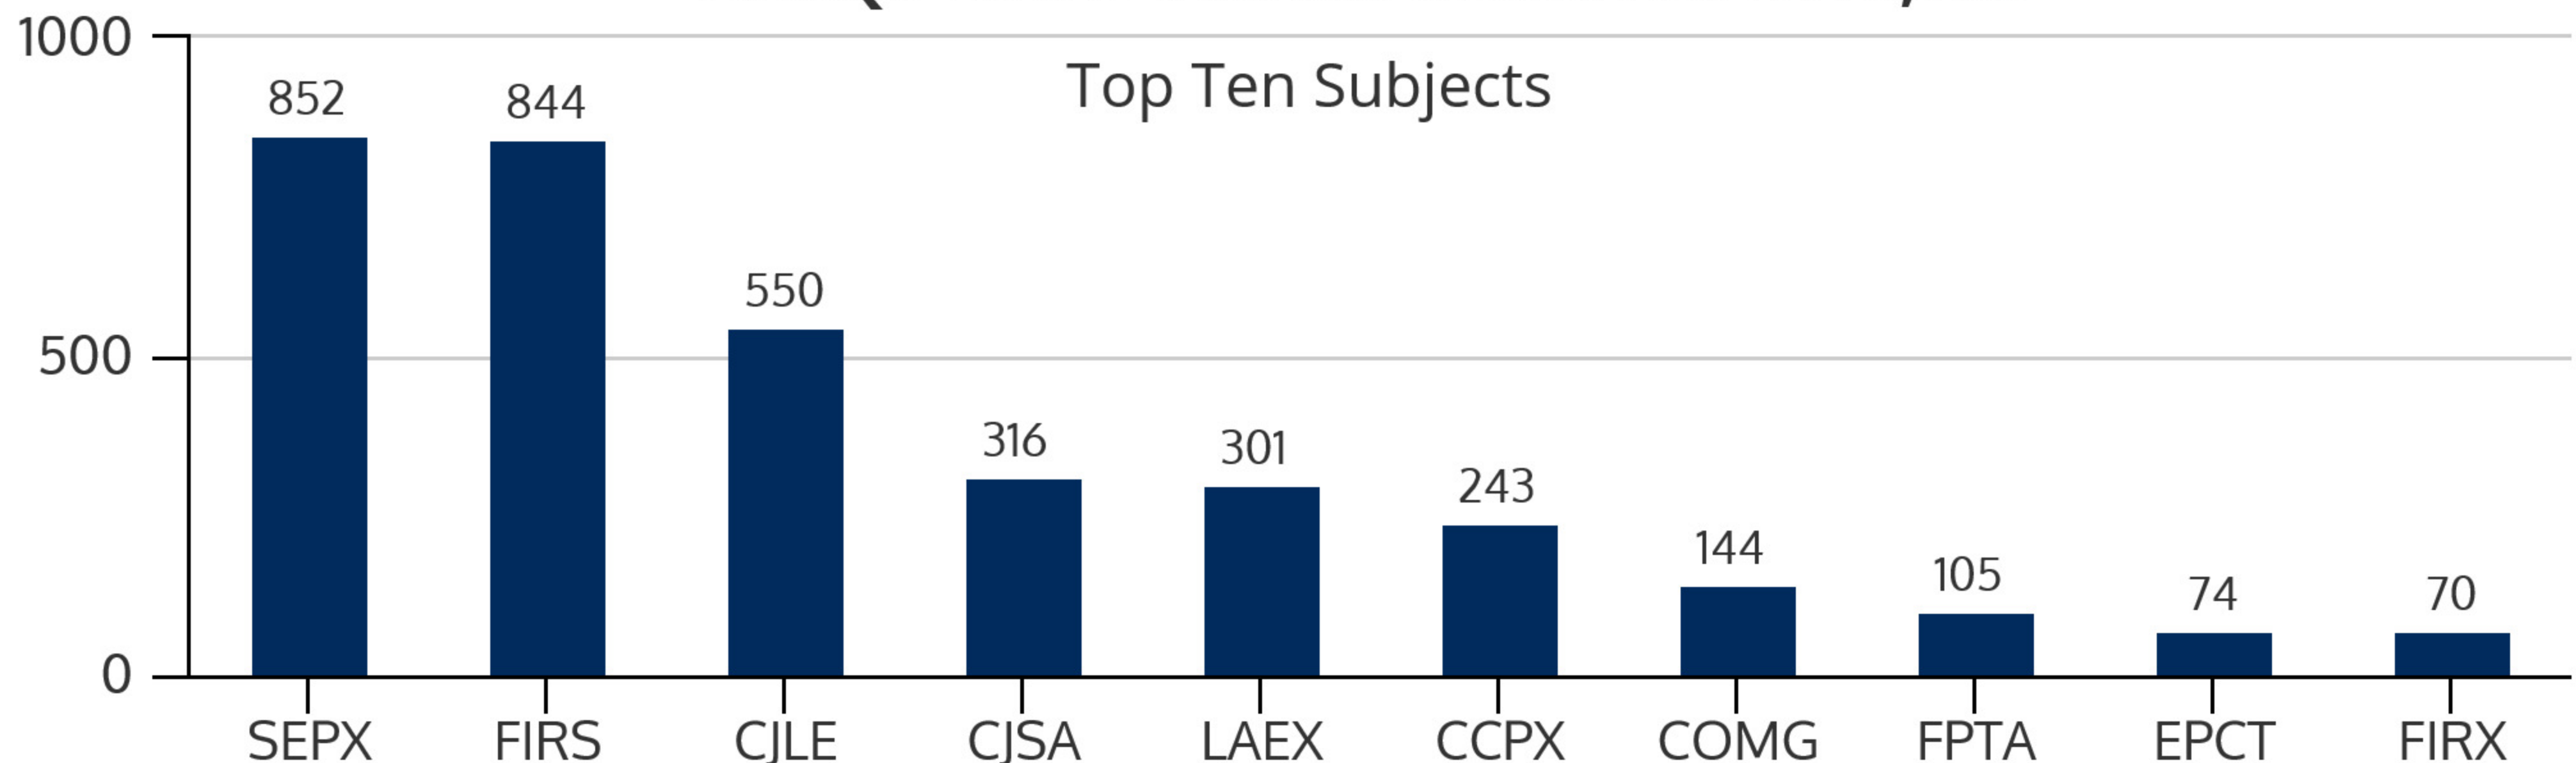

NORTHWEST CAMPUS 2016Q2

2016Q2 HEADCOUNT: 2,496 STUDENTS

CIE STUDENT DEMOGRAPHICS

ETHNICITY

GENDER

AGE GROUP

CIE COURSE ENROLLMENTS

2016Q2 TOTAL COURSE ENROLLMENT: 3,885

Source: ST Student Enrollment Data (End of Term) - Courses with zero contact hours were excluded
Corporate solution courses were excluded from all NW counts in this report