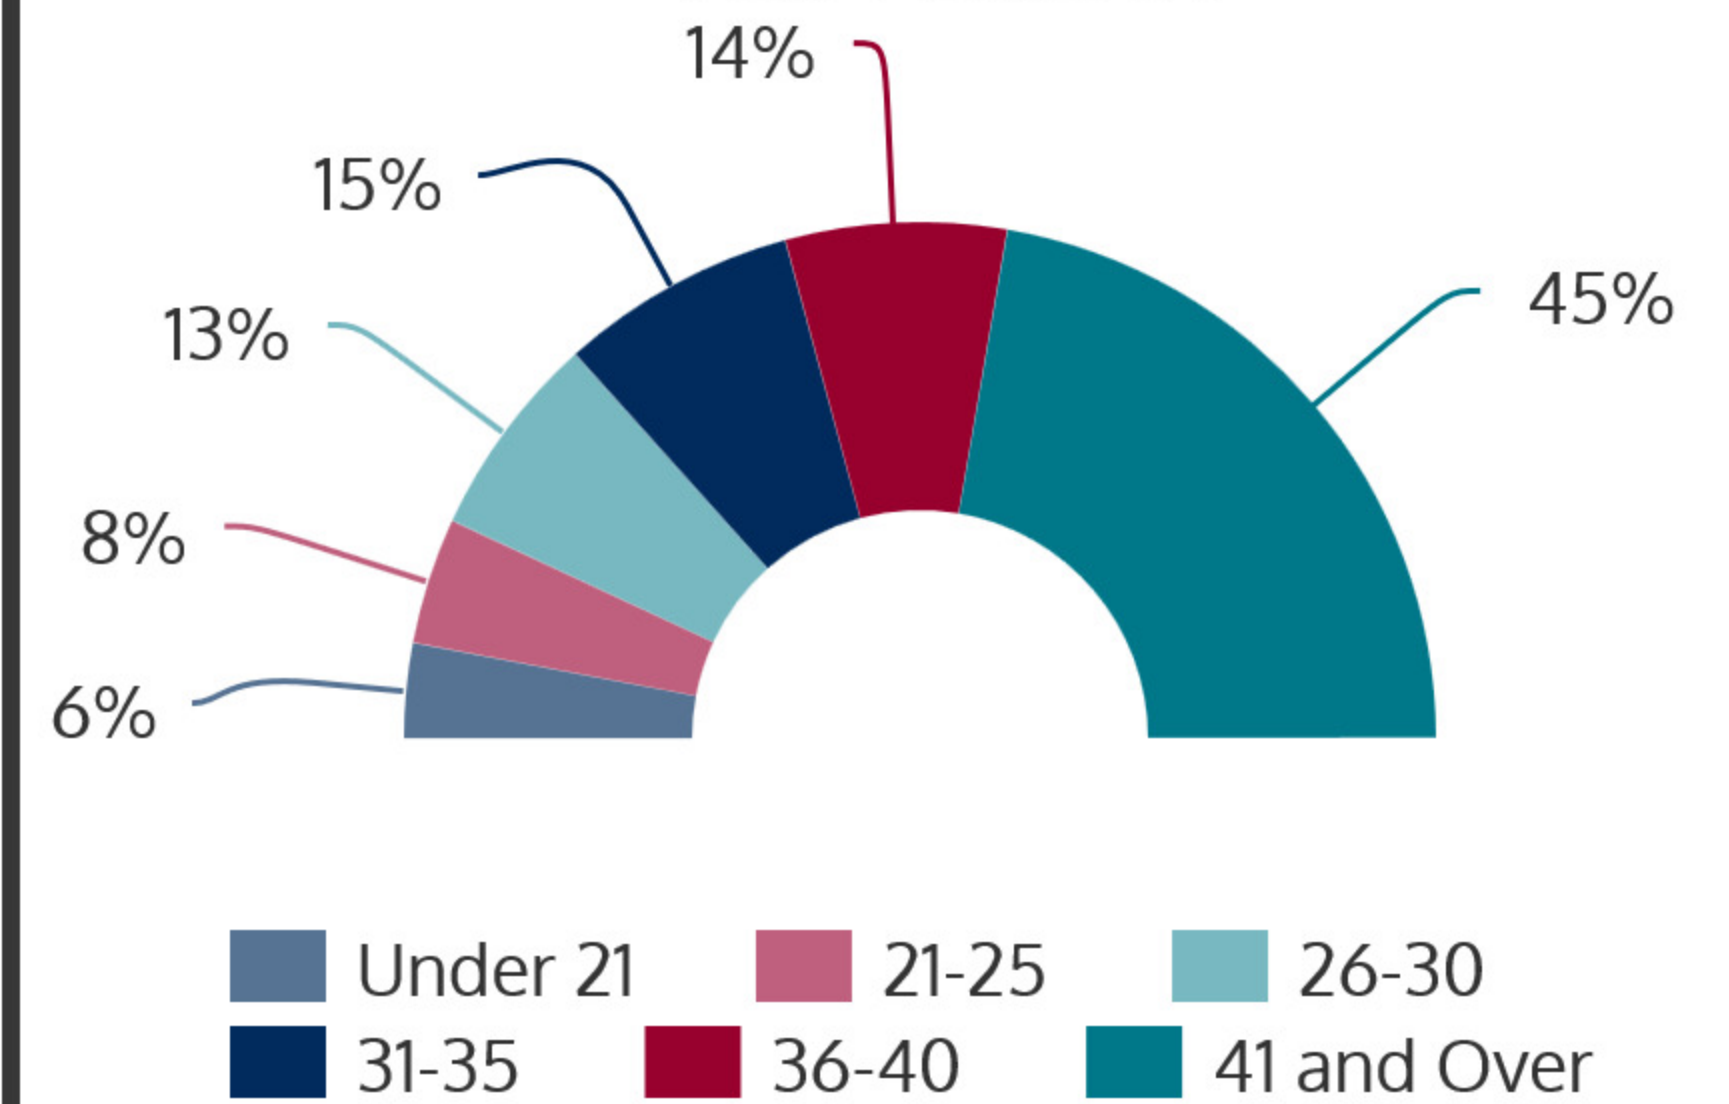

NORTHWEST CAMPUS 2016Q2

2016Q2 HEADCOUNT: 2,496 STUDENTS

CIE STUDENT DEMOGRAPHICS

ETHNICITY

GENDER

AGE GROUP

CIE COURSE ENROLLMENTS

2016Q2 TOTAL COURSE ENROLLMENT: 3,885

Source: ST Student Enrollment Data (End of Term) - Courses with zero contact hours were excluded
Corporate solution courses were excluded from all NW counts in this report