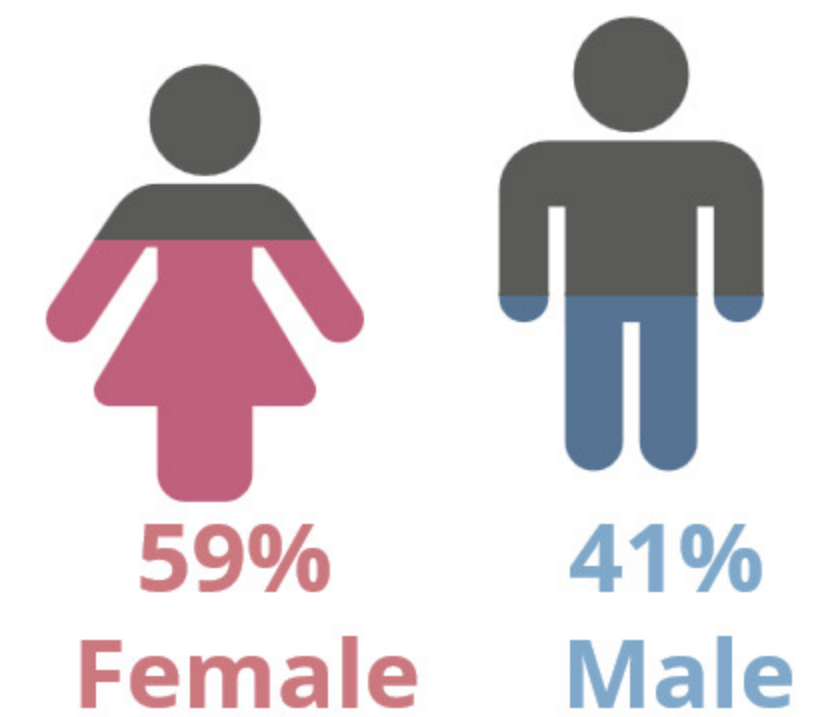

## 2016Q2 HEADCOUNT: 140 STUDENTS

## CIE STUDENT DEMOGRAPHICS

### ETHNICITY

### AGE GROUP