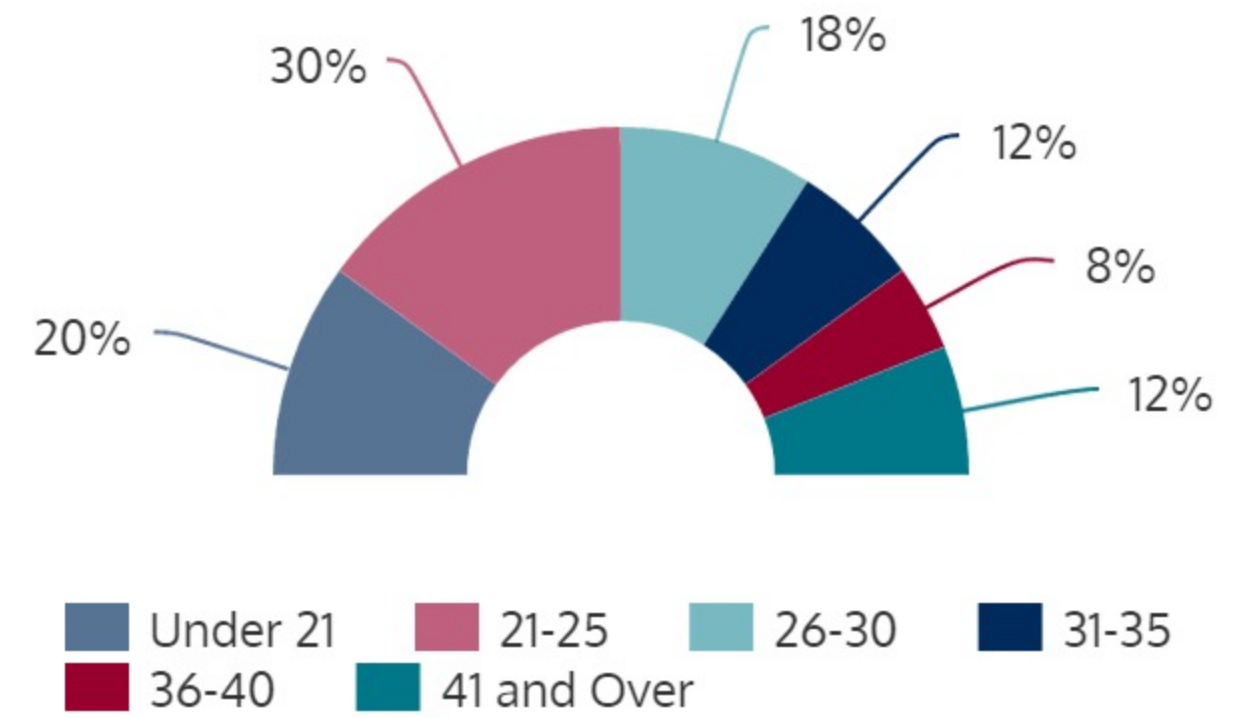

TCC Connect 2016FL

FALL 2016 HEADCOUNT: 9,892 STUDENTS

STUDENT DEMOGRAPHICS

ETHNICITY

GENDER

AGE GROUP

COURSE ENROLLMENTS

FALL 2016 COURSE ENROLLMENT: 18,016