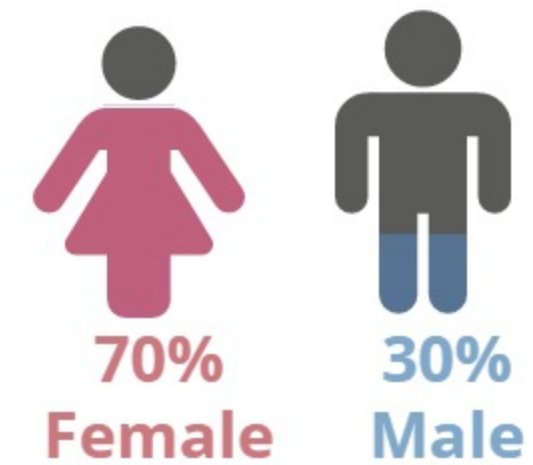

TCC Connect 2016FL

FALL 2016 HEADCOUNT: 9,892 STUDENTS

STUDENT DEMOGRAPHICS

ETHNICITY

GENDER

AGE GROUP

COURSE ENROLLMENTS

FALL 2016 COURSE ENROLLMENT: 18,016