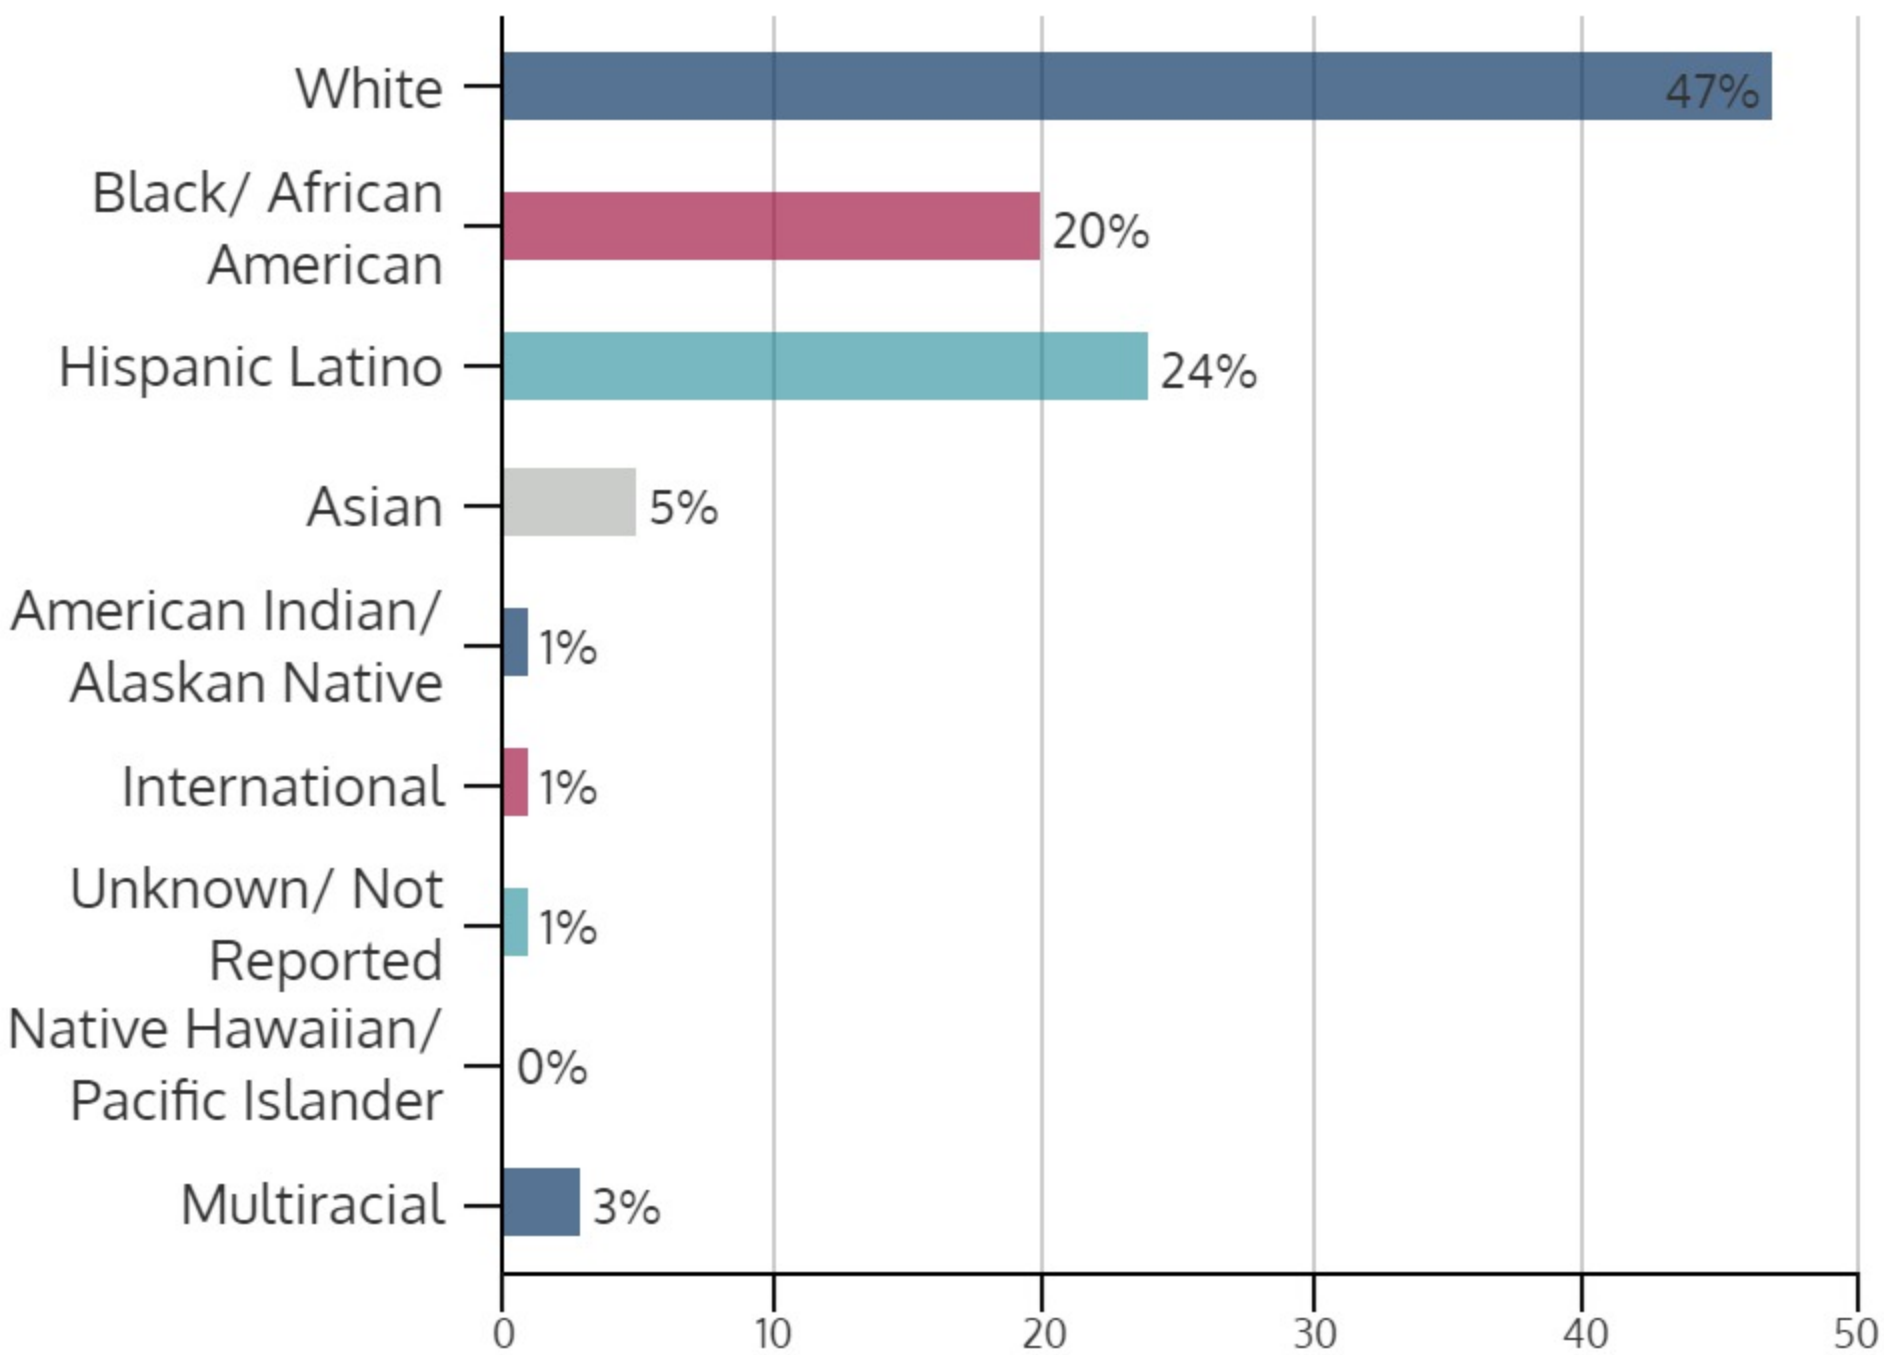

TCC Connect 2016FL

FALL 2016 HEADCOUNT: 9,892 STUDENTS

STUDENT DEMOGRAPHICS

ETHNICITY

GENDER

AGE GROUP

COURSE ENROLLMENTS

FALL 2016 COURSE ENROLLMENT: 18,016