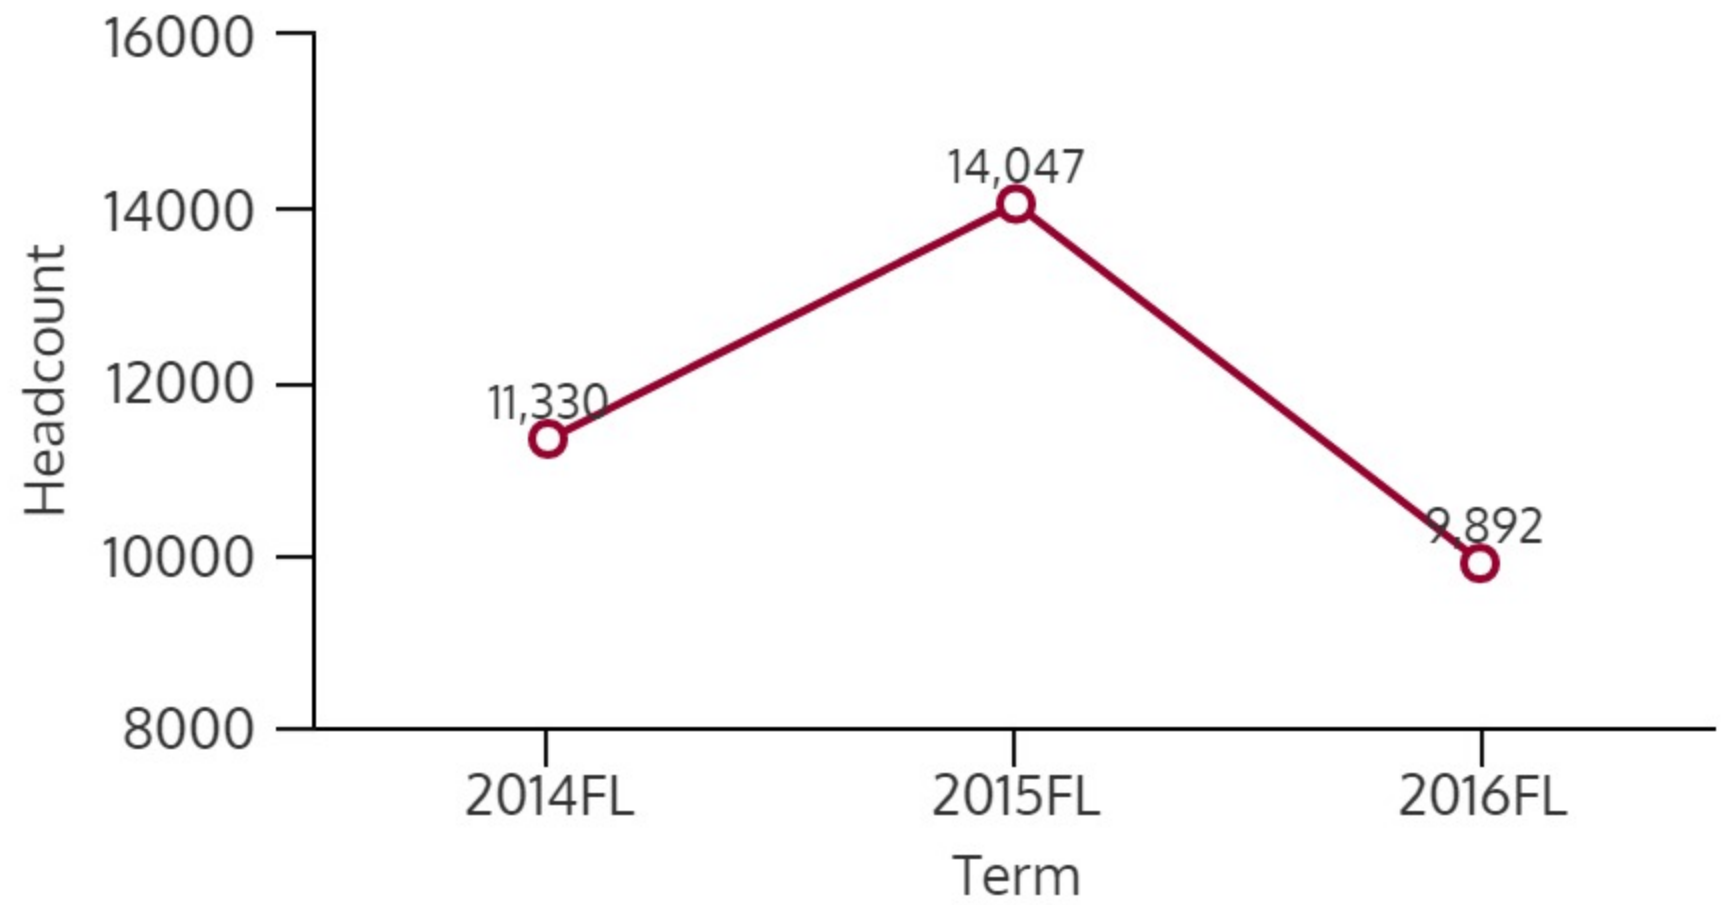

TCC Connect 2016FL

FALL 2016 HEADCOUNT: 9,892 STUDENTS

STUDENT DEMOGRAPHICS

ETHNICITY

GENDER

AGE GROUP

COURSE ENROLLMENTS

FALL 2016 COURSE ENROLLMENT: 18,016

Source: ST Student Enrollment Data (Census Day) - Credit Type N excluded