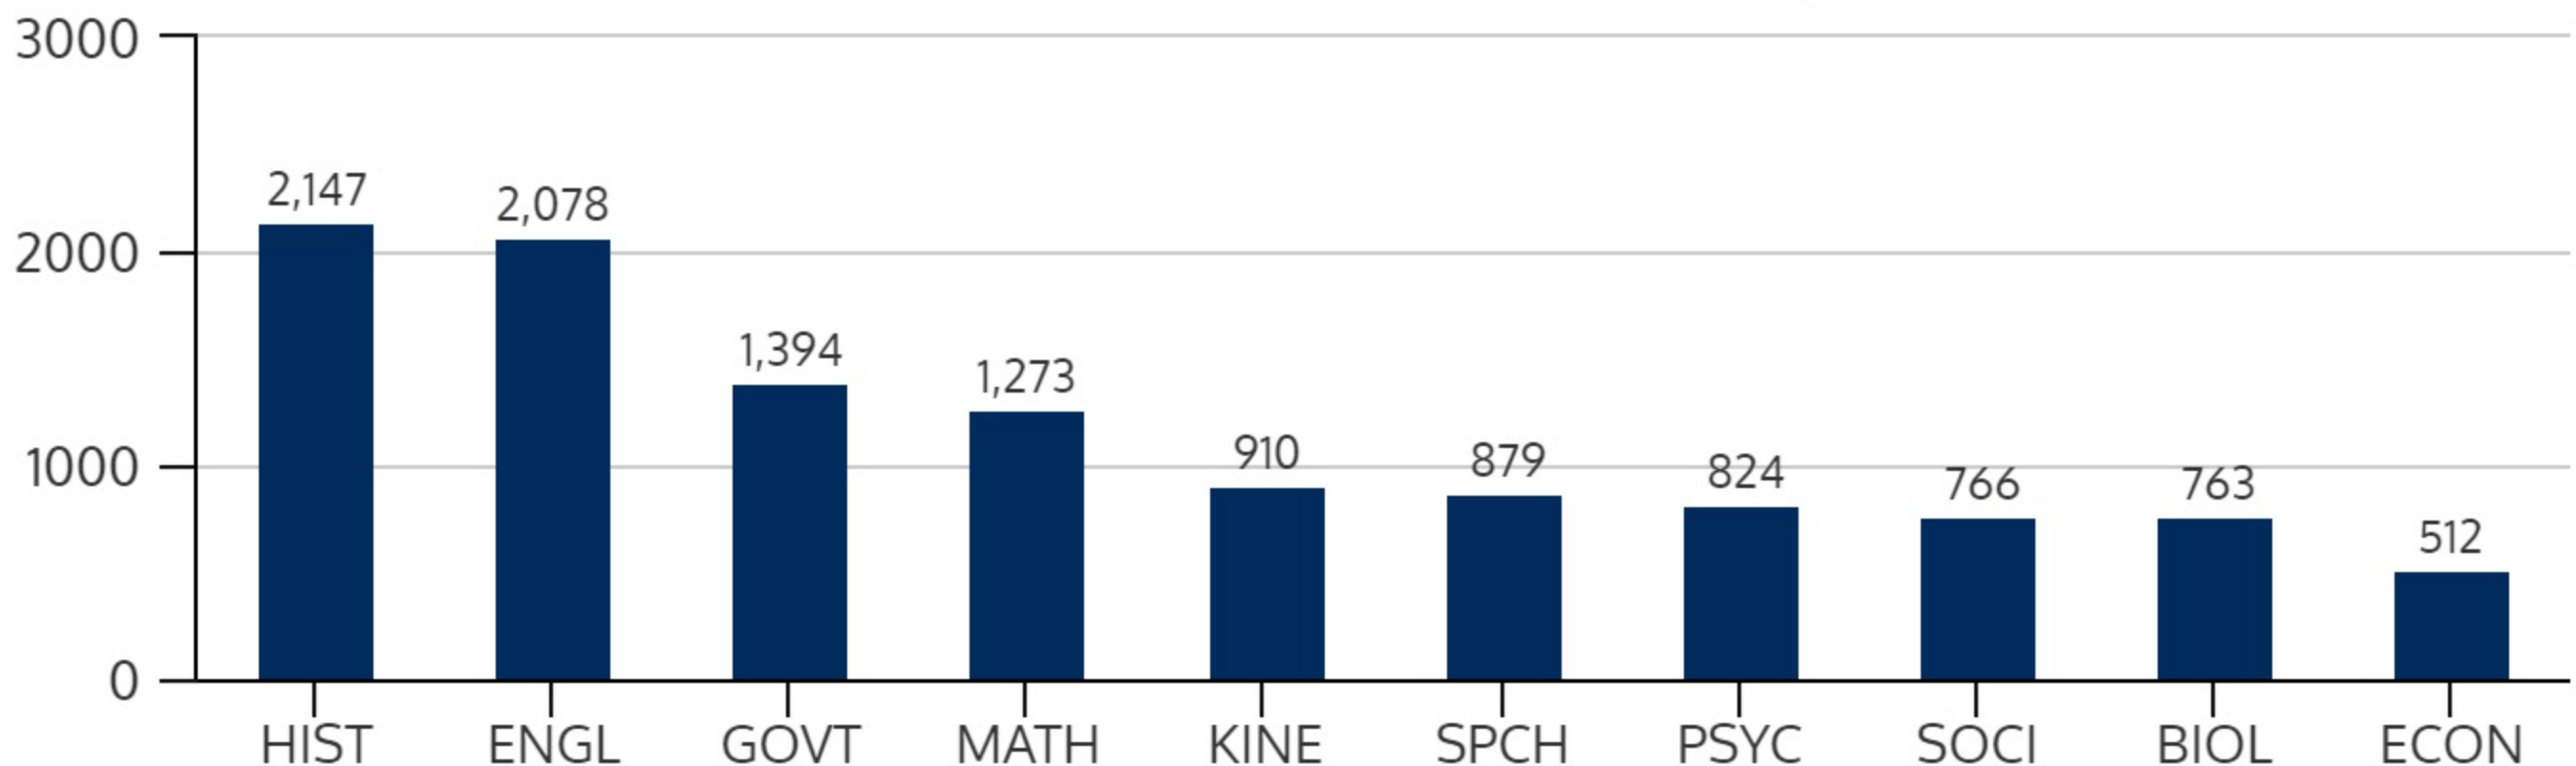

TCC Connect 2016FL

FALL 2016 HEADCOUNT: 9,892 STUDENTS

STUDENT DEMOGRAPHICS

ETHNICITY

GENDER

AGE GROUP

COURSE ENROLLMENTS

FALL 2016 COURSE ENROLLMENT: 18,016

Source: ST Student Enrollment Data (Census Day) - Credit Type N excluded