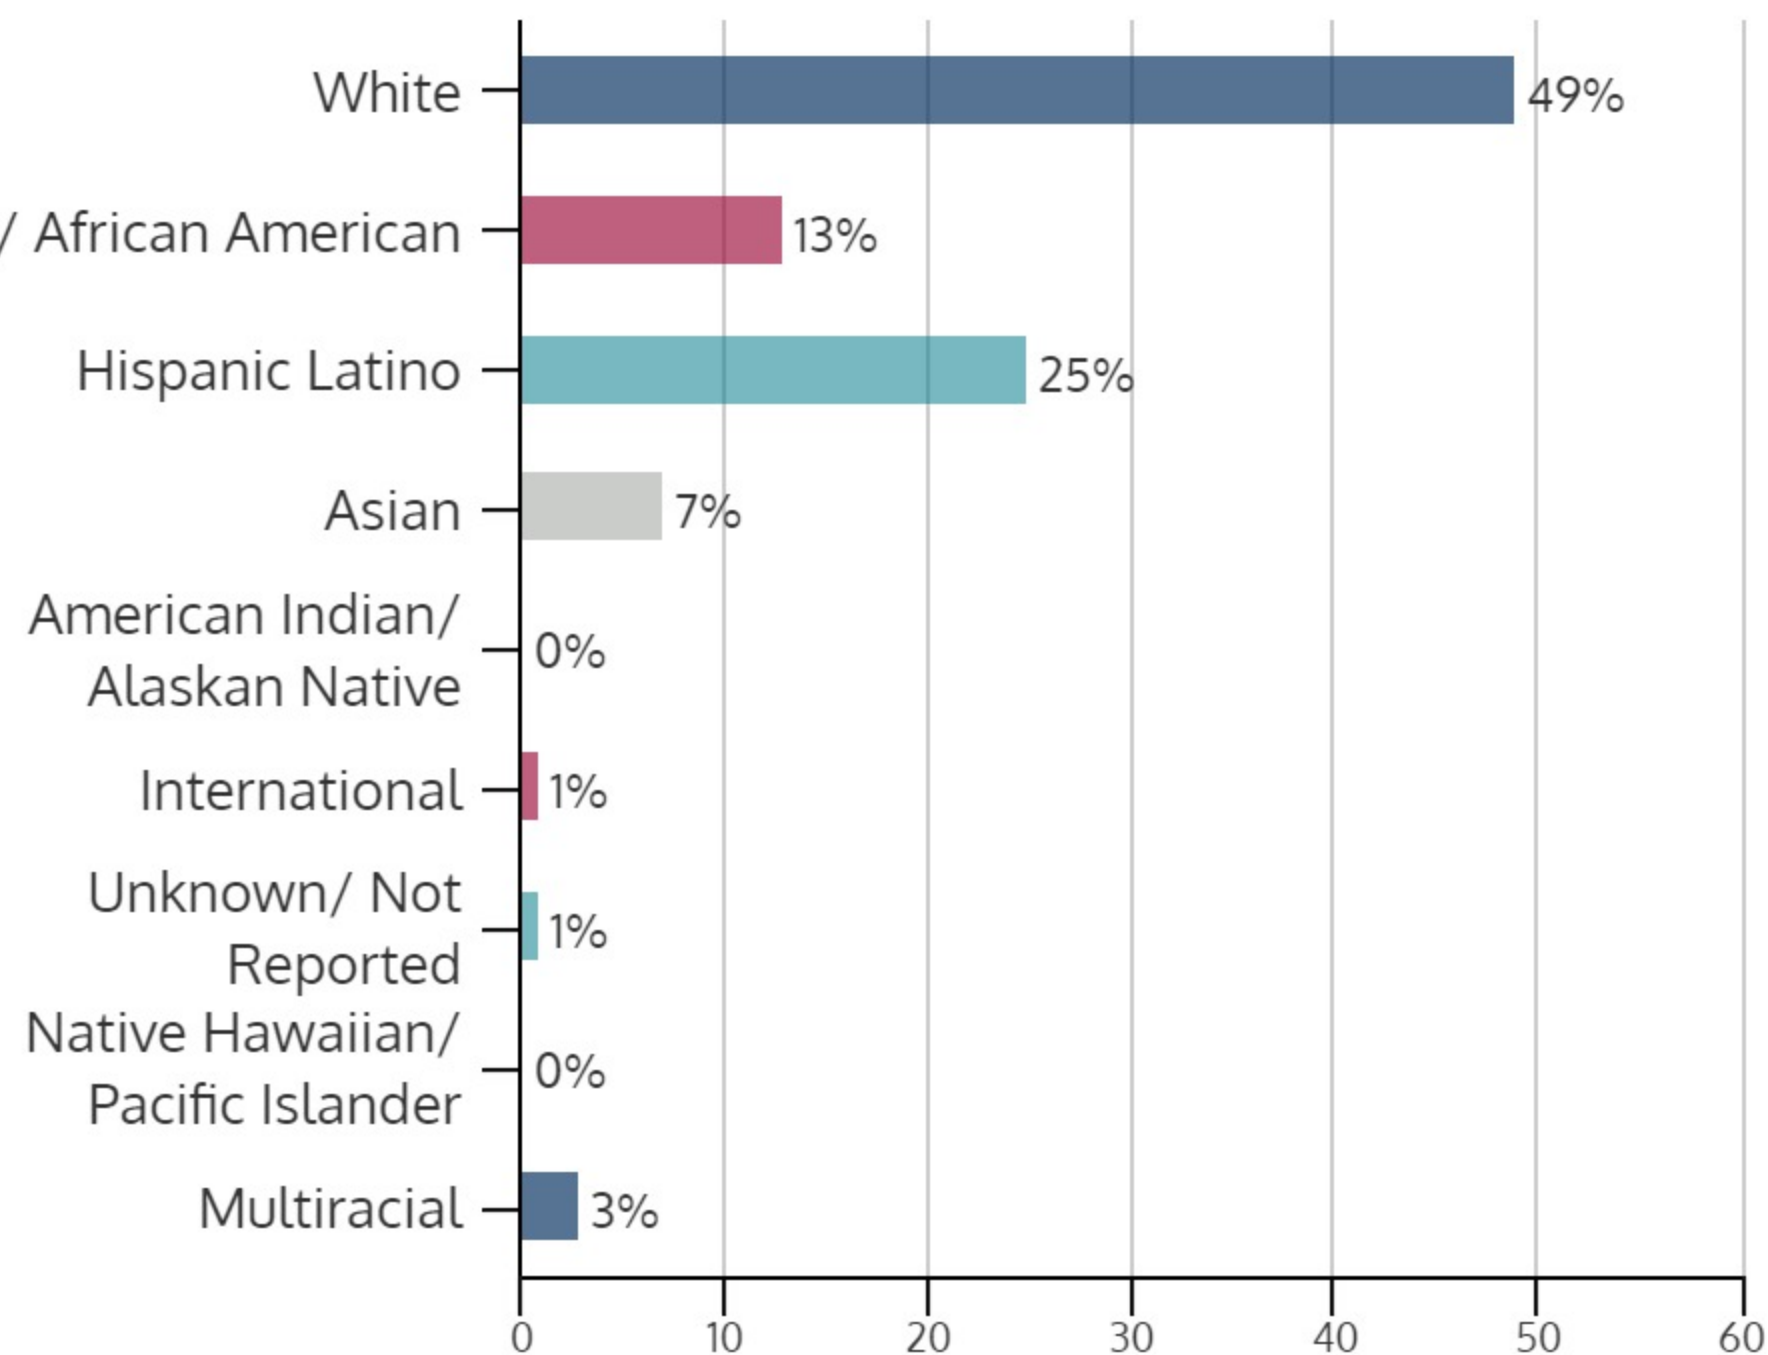

NORTHEAST CAMPUS 2016FL

FALL 2016 HEADCOUNT: 13,198 STUDENTS

STUDENT DEMOGRAPHICS

ETHNICITY

GENDER

AGE GROUP

COURSE ENROLLMENTS

FALL 2016 COURSE ENROLLMENT: 31,520