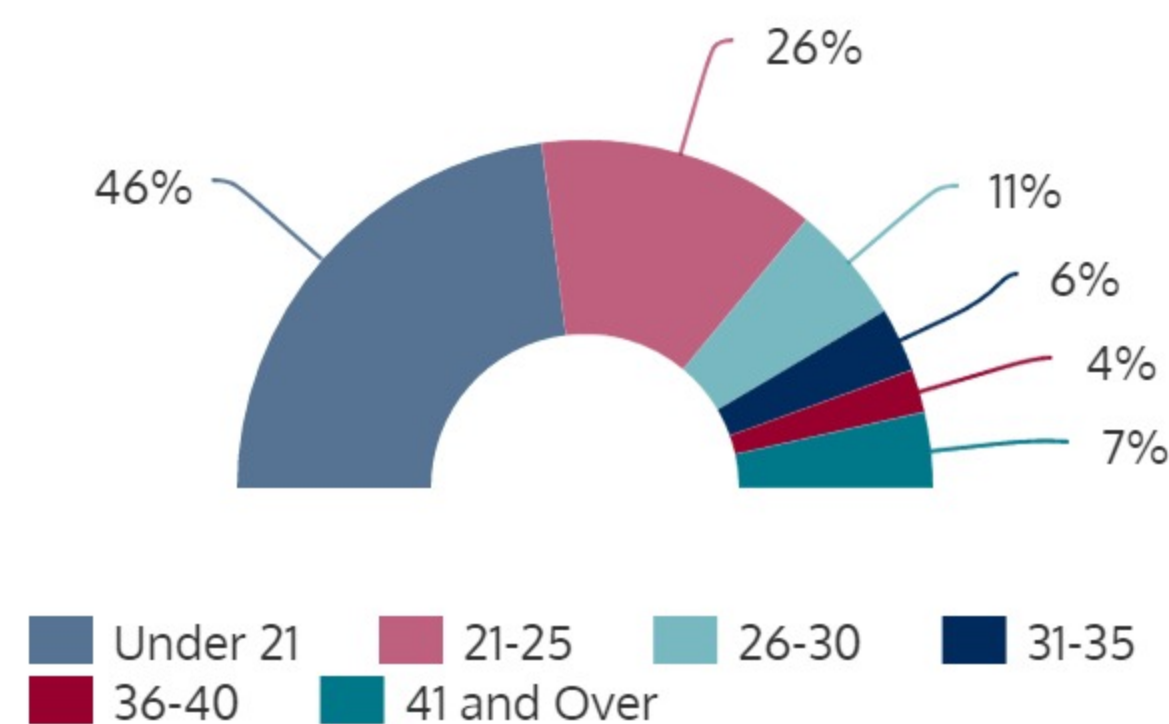

NORTHEAST CAMPUS 2016FL

FALL 2016 HEADCOUNT: 13,198 STUDENTS

STUDENT DEMOGRAPHICS

ETHNICITY

GENDER

AGE GROUP

COURSE ENROLLMENTS

FALL 2016 COURSE ENROLLMENT: 31,520