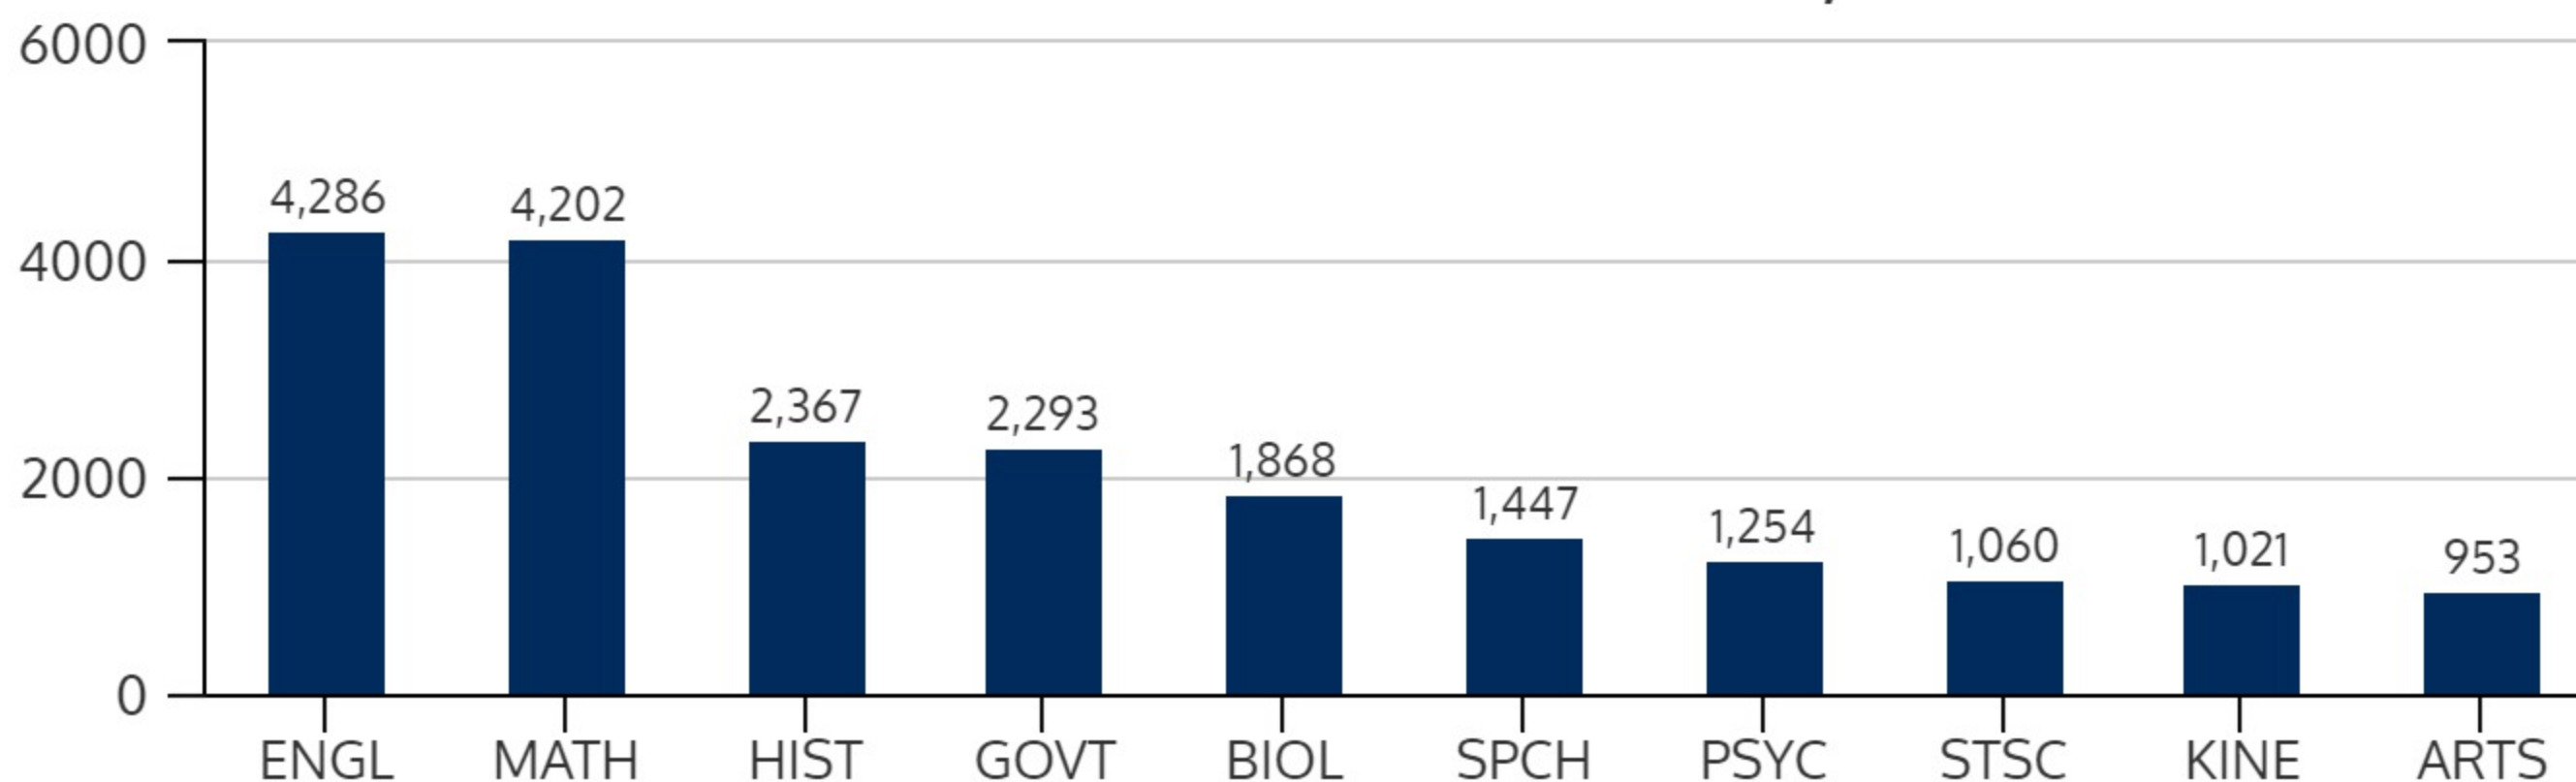

NORTHEAST CAMPUS 2016FL

FALL 2016 HEADCOUNT: 13,198 STUDENTS

STUDENT DEMOGRAPHICS

ETHNICITY

GENDER

AGE GROUP

COURSE ENROLLMENTS

FALL 2016 COURSE ENROLLMENT: 31,520

Source: ST Student Enrollment Data (Census Day) - Credit Type N excluded