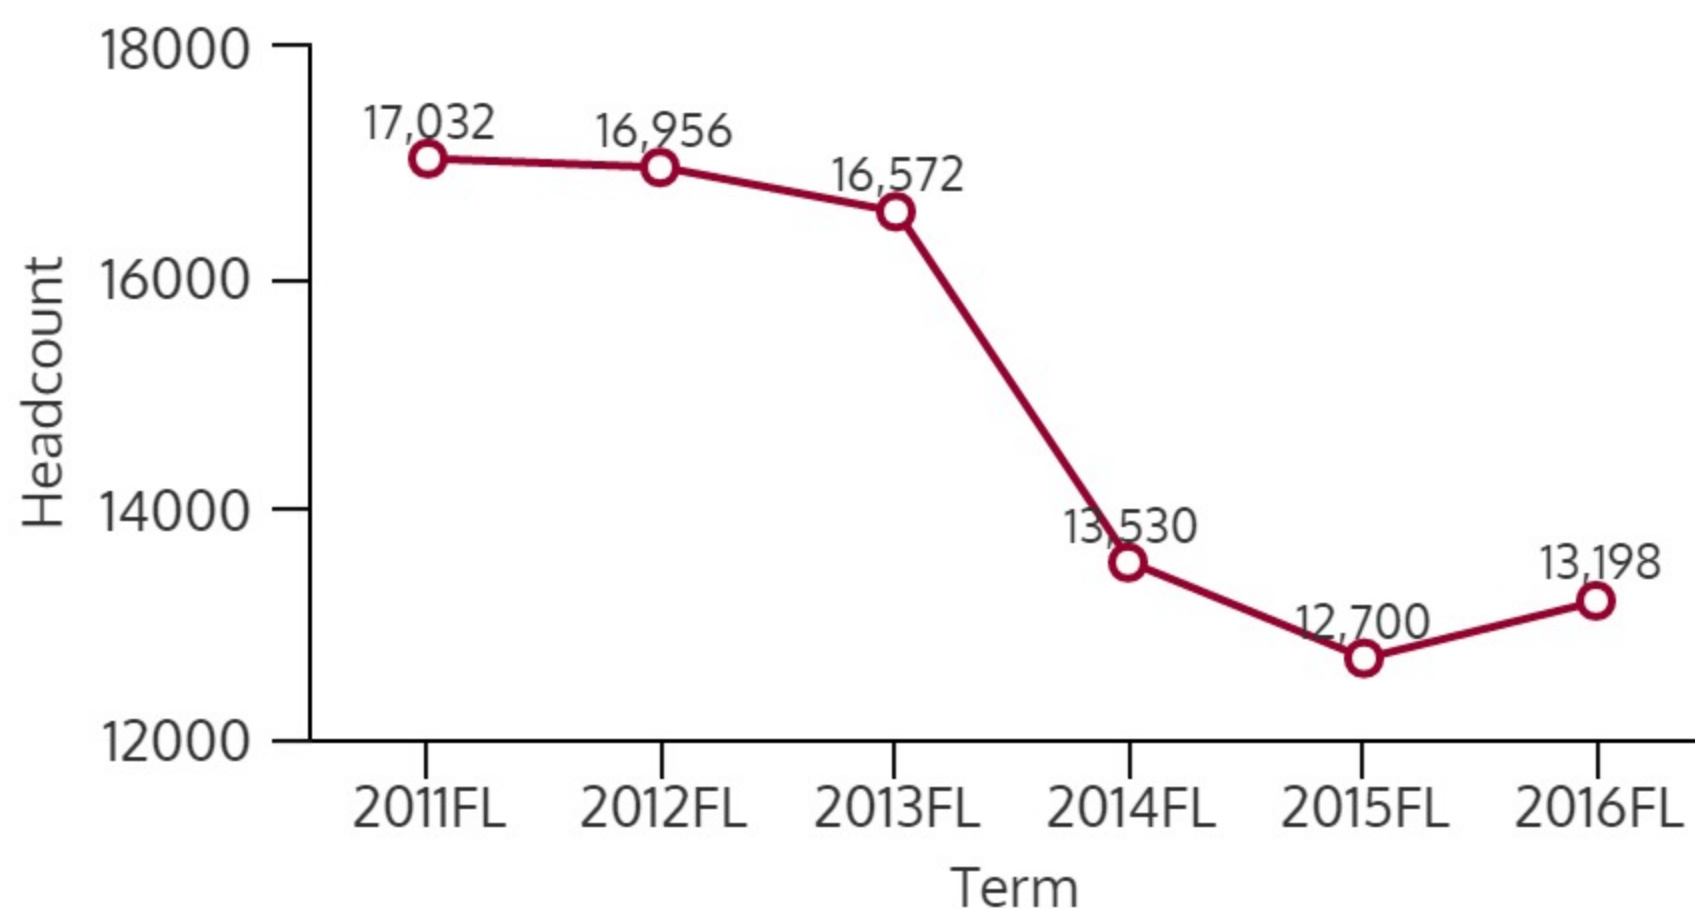

NORTHEAST CAMPUS 2016FL

FALL 2016 HEADCOUNT: 13,198 STUDENTS

STUDENT DEMOGRAPHICS

ETHNICITY

GENDER

AGE GROUP

COURSE ENROLLMENTS

FALL 2016 COURSE ENROLLMENT: 31,520

Source: ST Student Enrollment Data (Census Day) - Credit Type N excluded