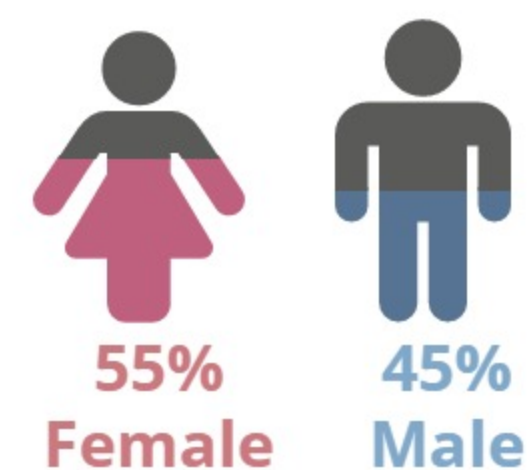

NORTHEAST CAMPUS 2016FL

FALL 2016 HEADCOUNT: 13,198 STUDENTS

STUDENT DEMOGRAPHICS

ETHNICITY

GENDER

AGE GROUP

COURSE ENROLLMENTS

FALL 2016 COURSE ENROLLMENT: 31,520