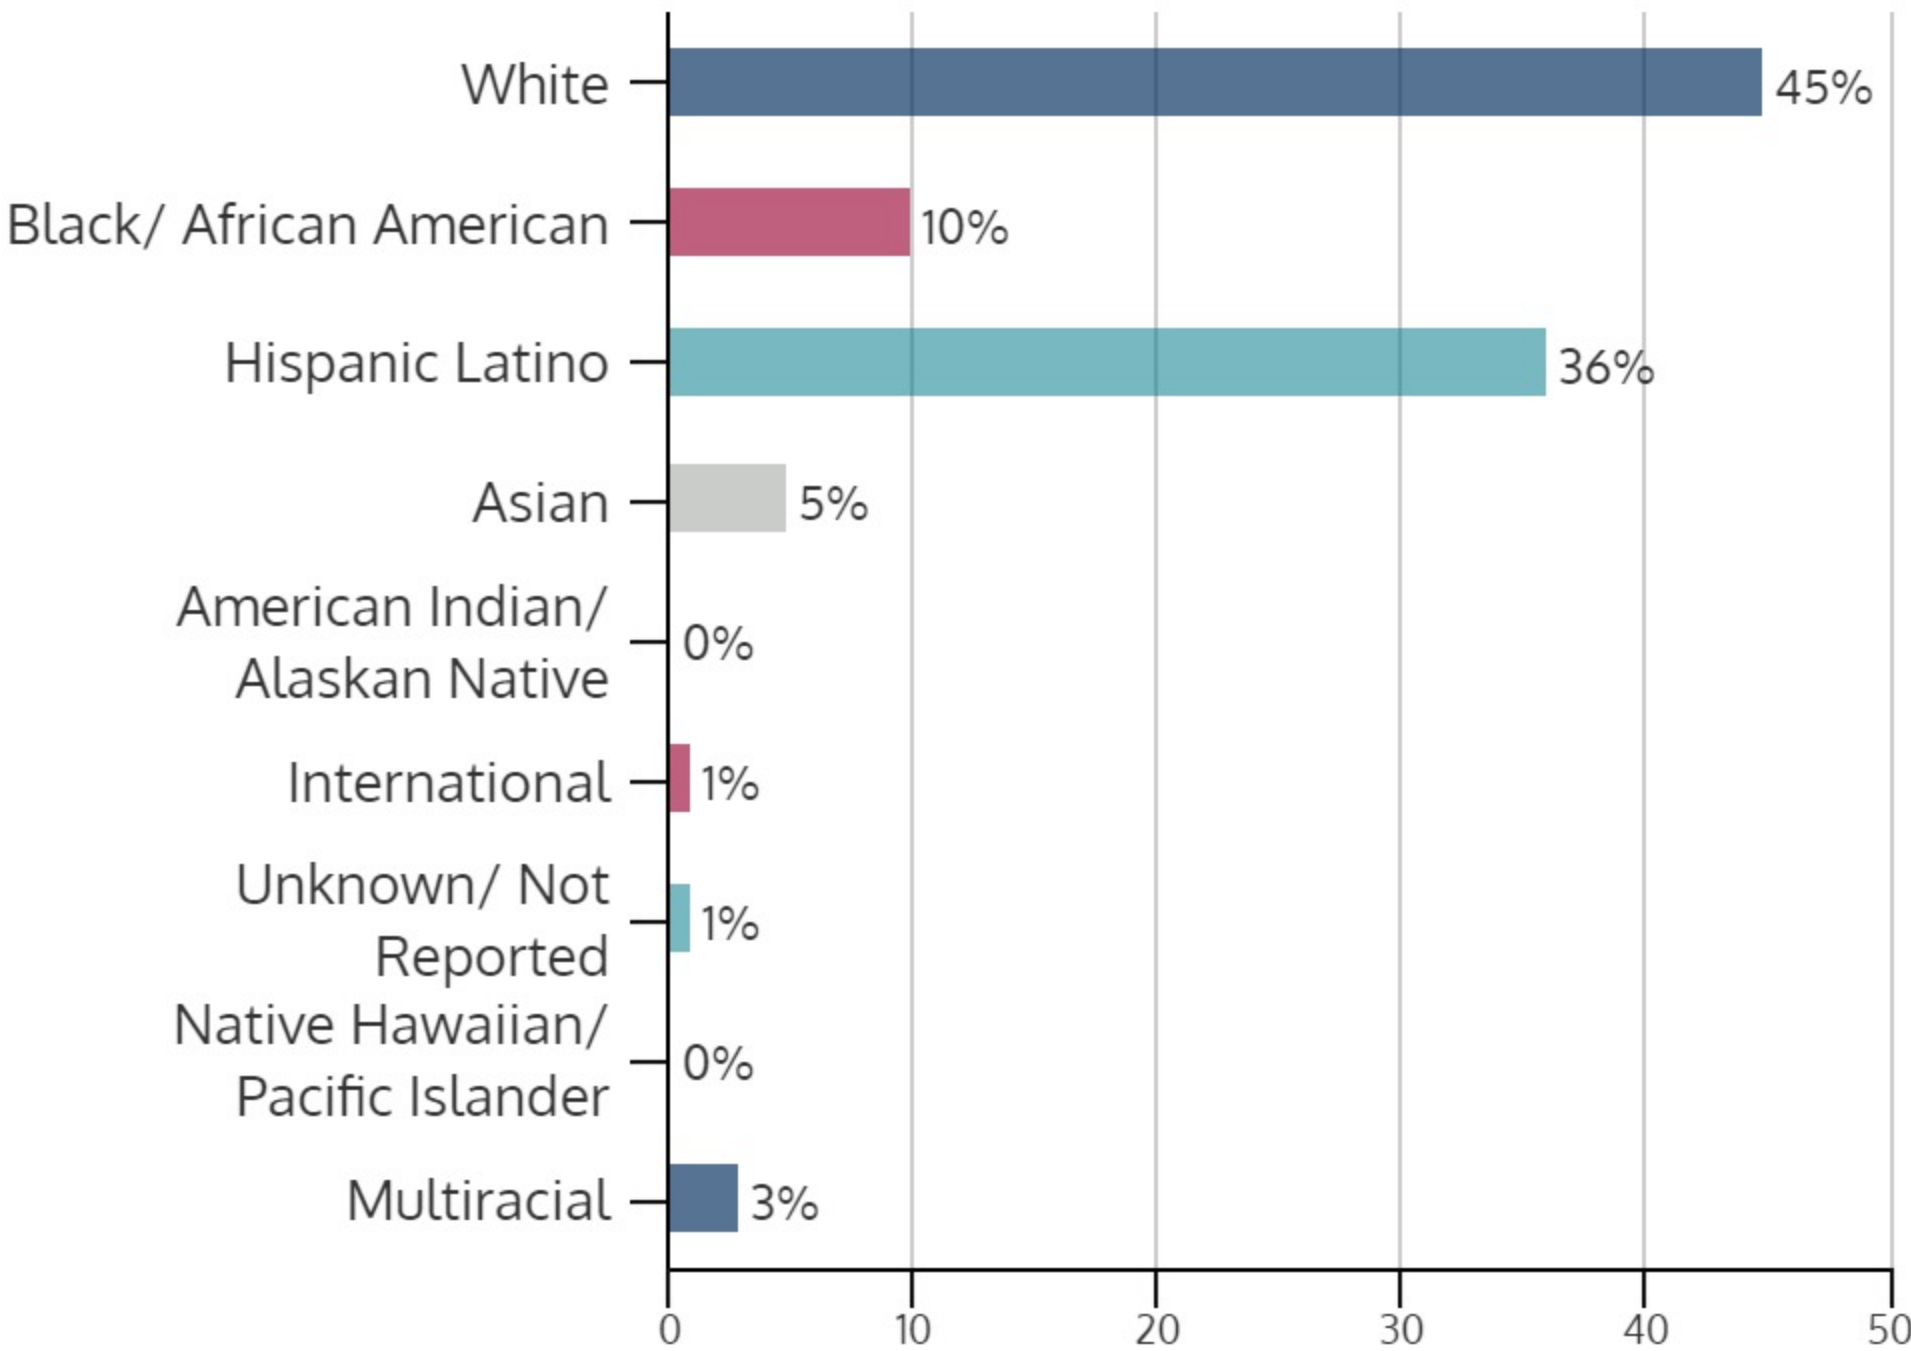

NORTHWEST CAMPUS 2016FL

FALL 2016 HEADCOUNT: 9,892 STUDENTS

STUDENT DEMOGRAPHICS

ETHNICITY

GENDER

AGE GROUP

COURSE ENROLLMENTS

FALL 2016 COURSE ENROLLMENT: 23,397