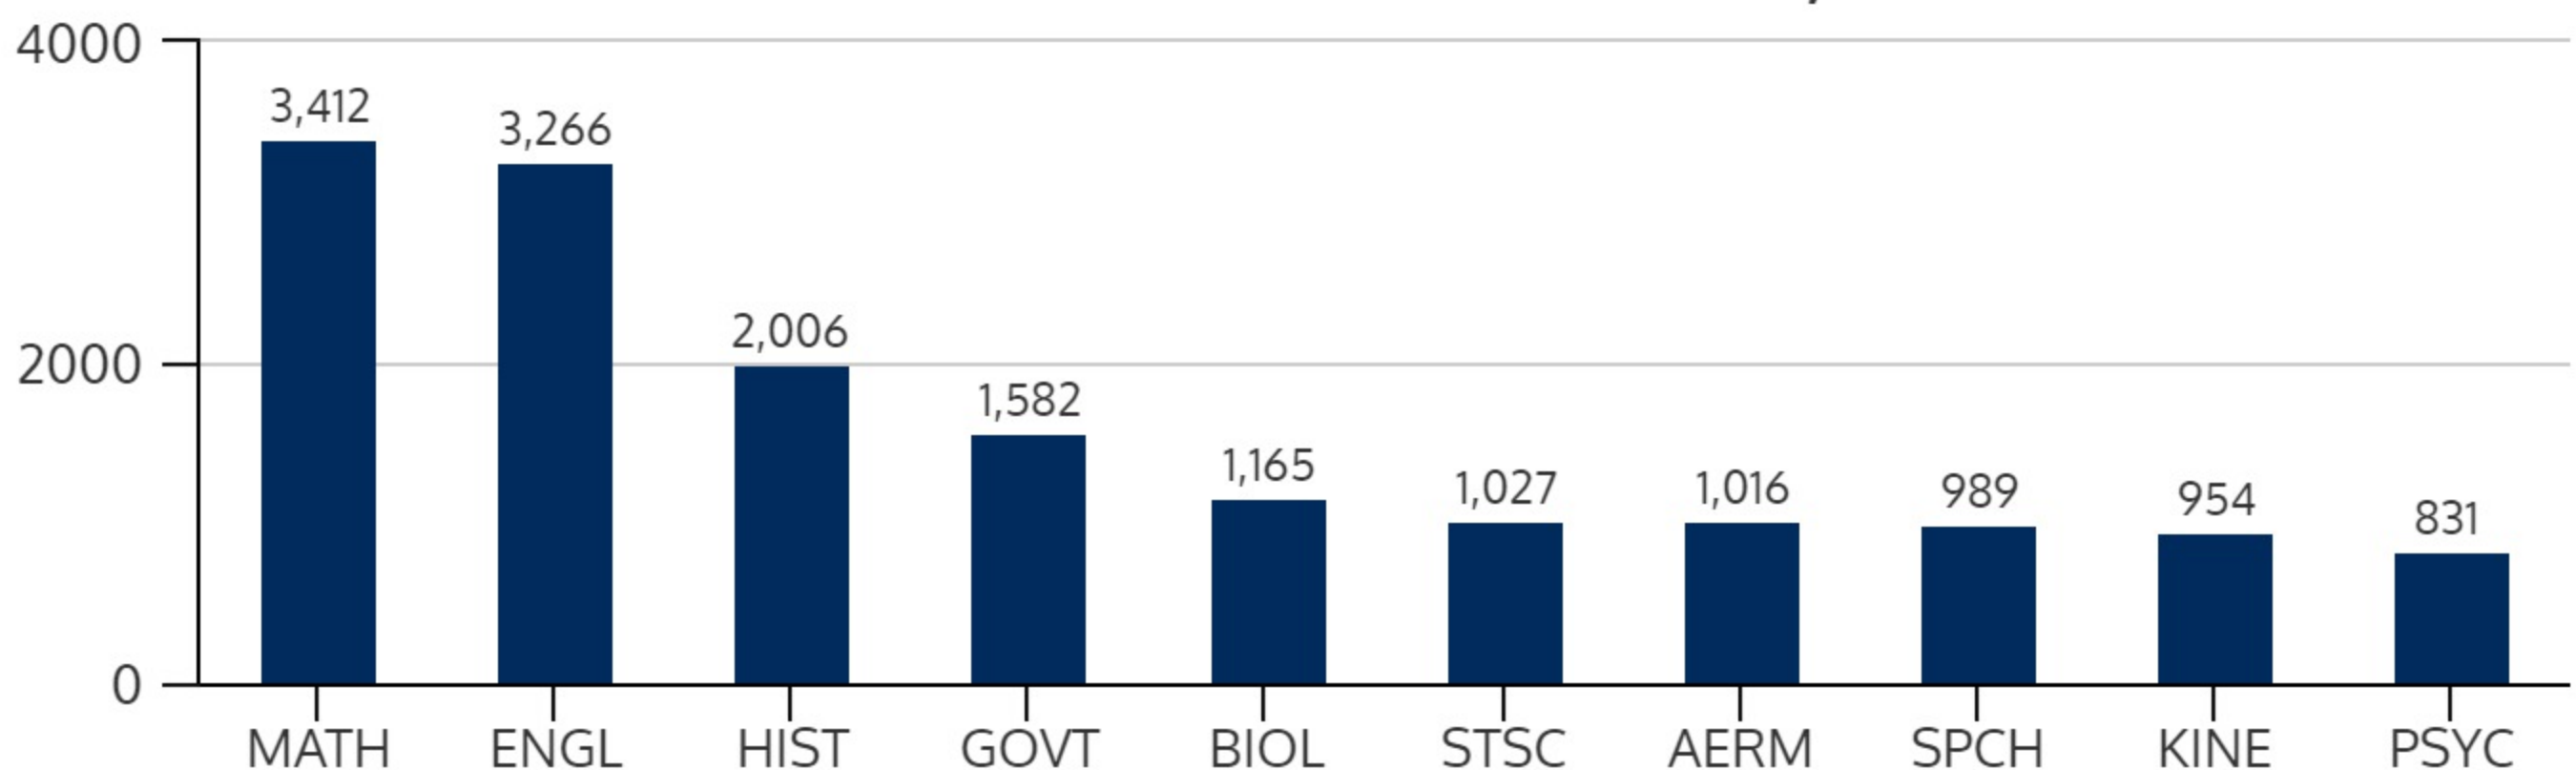

NORTHWEST CAMPUS 2016FL

FALL 2016 HEADCOUNT: 9,892 STUDENTS

STUDENT DEMOGRAPHICS

ETHNICITY

GENDER

AGE GROUP

COURSE ENROLLMENTS

FALL 2016 COURSE ENROLLMENT: 23,397

Source: ST Student Enrollment Data (Census Day) - Credit Type N excluded