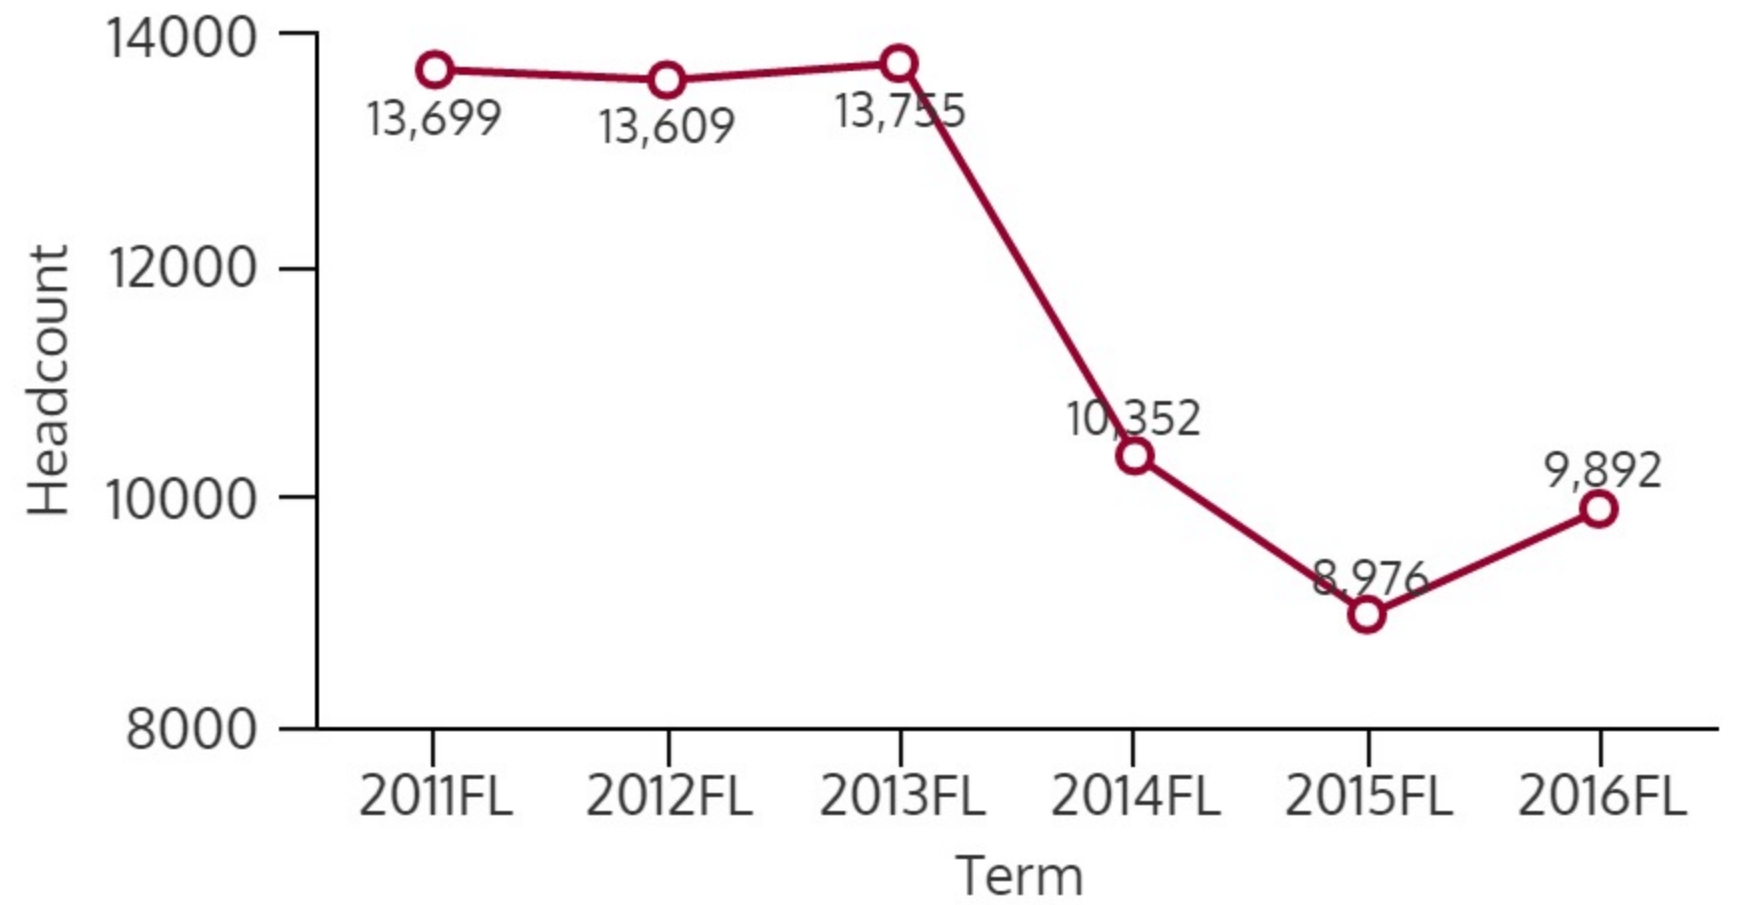

NORTHWEST CAMPUS 2016FL

FALL 2016 HEADCOUNT: 9,892 STUDENTS

STUDENT DEMOGRAPHICS

ETHNICITY

GENDER

AGE GROUP

COURSE ENROLLMENTS

FALL 2016 COURSE ENROLLMENT: 23,397

Source: ST Student Enrollment Data (Census Day) - Credit Type N excluded