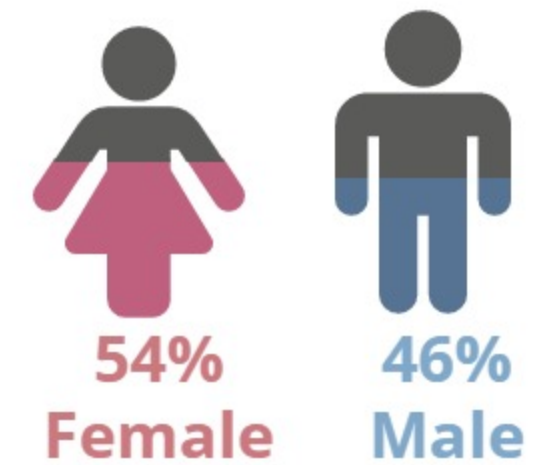

NORTHWEST CAMPUS 2016FL

FALL 2016 HEADCOUNT: 9,892 STUDENTS

STUDENT DEMOGRAPHICS

ETHNICITY

GENDER

AGE GROUP

COURSE ENROLLMENTS

FALL 2016 COURSE ENROLLMENT: 23,397