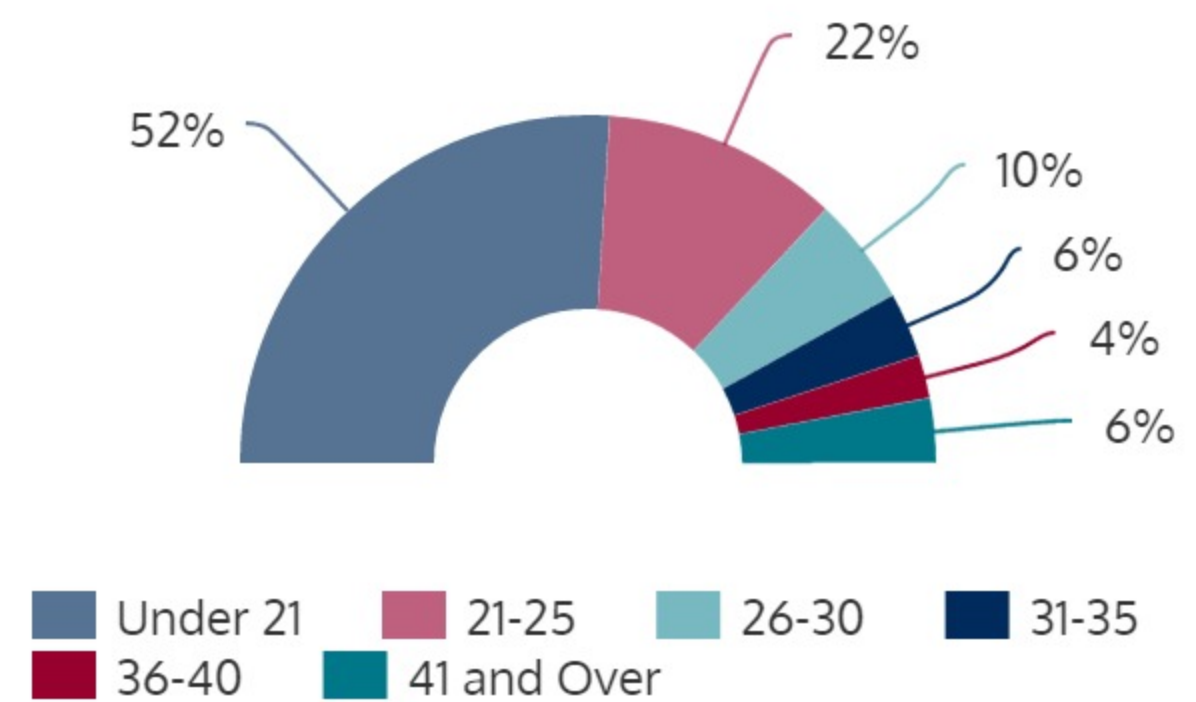

NORTHWEST CAMPUS 2016FL

FALL 2016 HEADCOUNT: 9,892 STUDENTS

STUDENT DEMOGRAPHICS

ETHNICITY

GENDER

AGE GROUP

COURSE ENROLLMENTS

FALL 2016 COURSE ENROLLMENT: 23,397