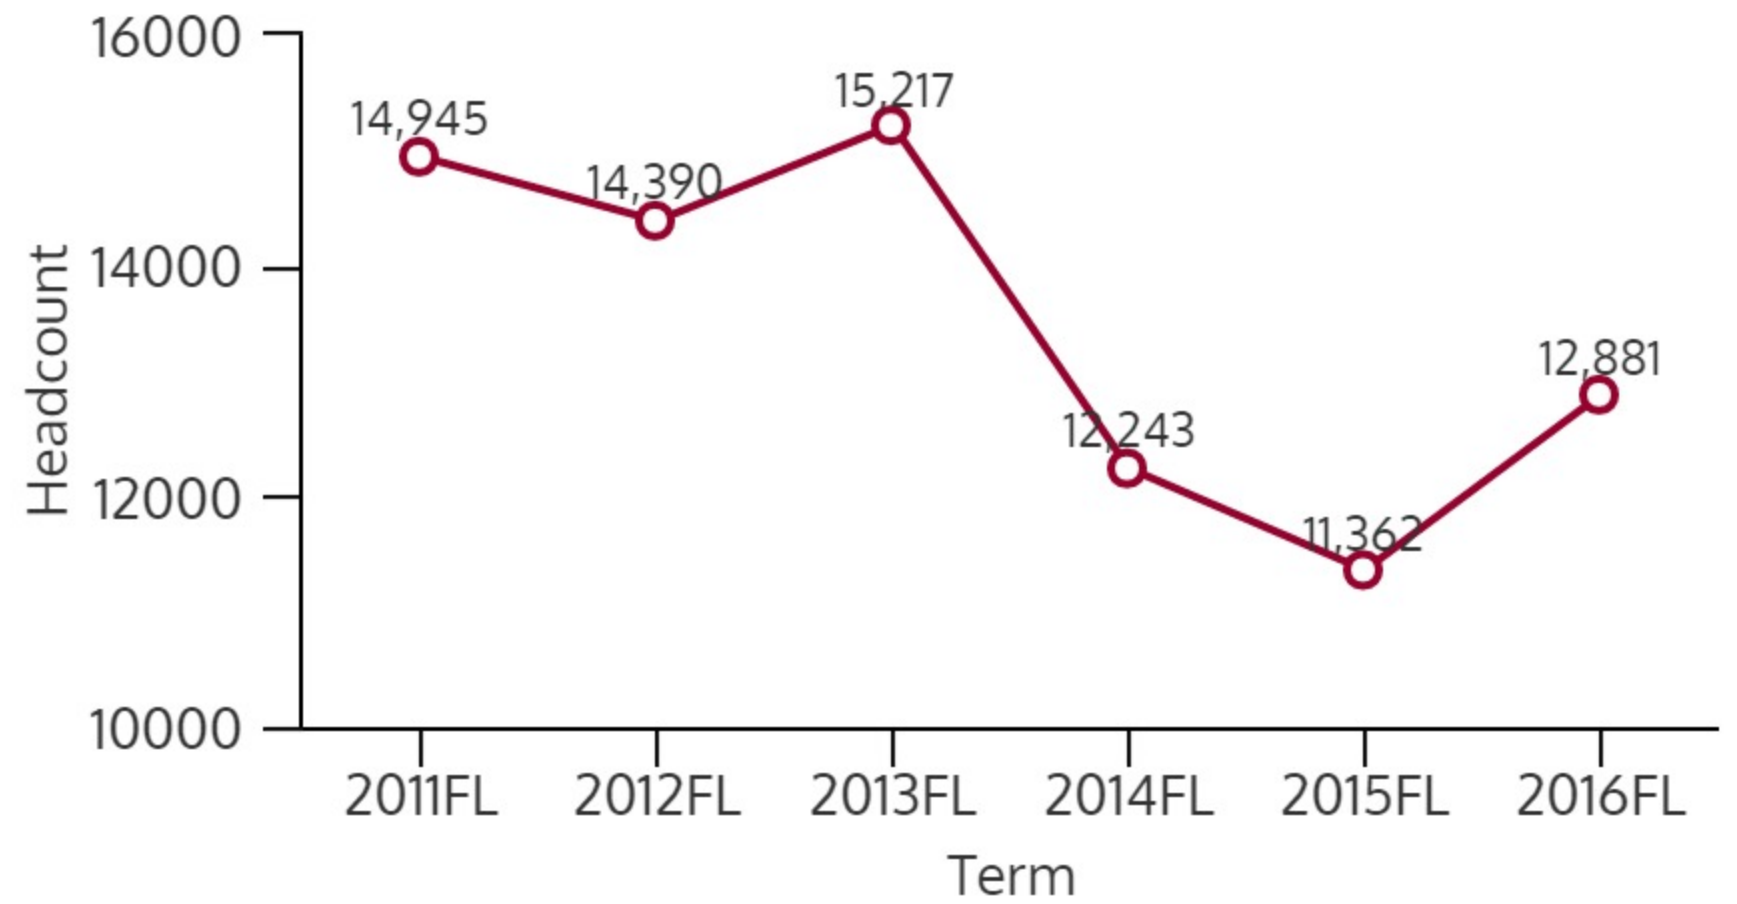

SOUTHEAST CAMPUS 2016FL

FALL 2016 HEADCOUNT: 12,881 STUDENTS

STUDENT DEMOGRAPHICS

ETHNICITY

GENDER

AGE GROUP

COURSE ENROLLMENTS

FALL 2016 COURSE ENROLLMENT: 31,625

Source: ST Student Enrollment Data (Census Day) - Credit Type N excluded