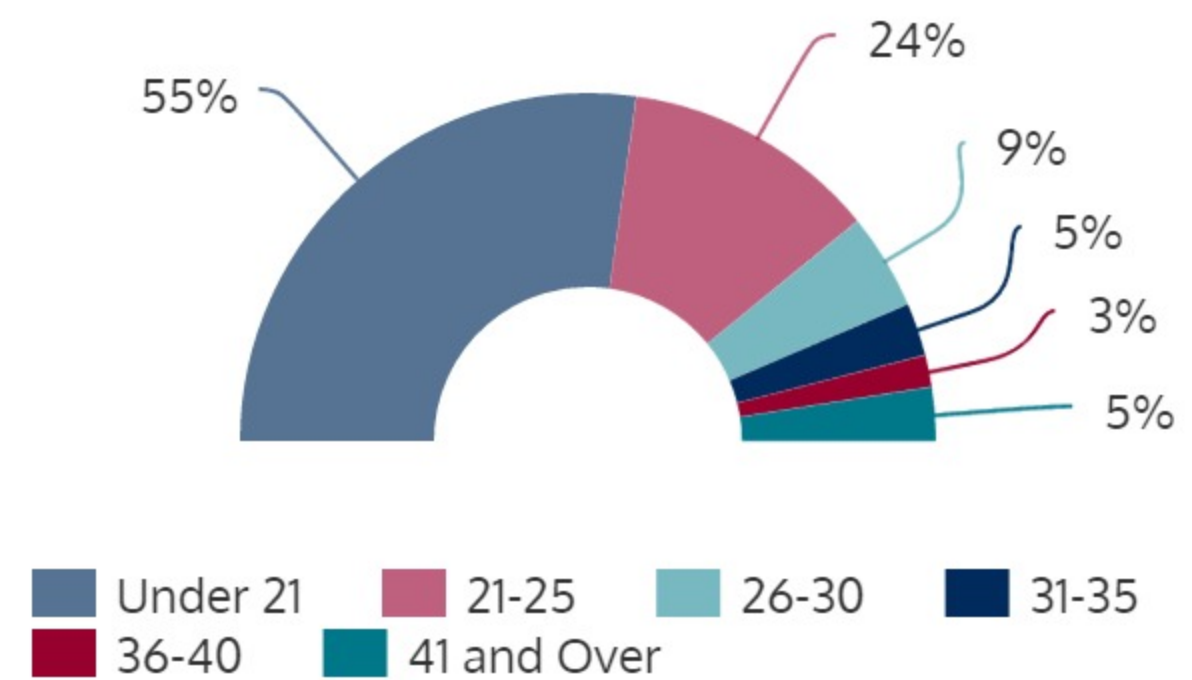

SOUTHEAST CAMPUS 2016FL

FALL 2016 HEADCOUNT: 12,881 STUDENTS

STUDENT DEMOGRAPHICS

ETHNICITY

GENDER

AGE GROUP

COURSE ENROLLMENTS

FALL 2016 COURSE ENROLLMENT: 31,625