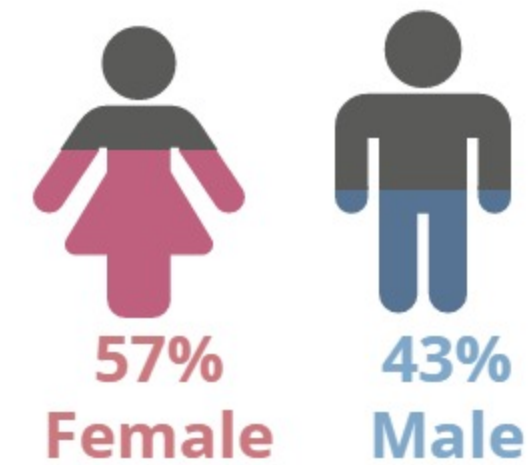

SOUTHEAST CAMPUS 2016FL

FALL 2016 HEADCOUNT: 12,881 STUDENTS

STUDENT DEMOGRAPHICS

ETHNICITY

GENDER

AGE GROUP

COURSE ENROLLMENTS

FALL 2016 COURSE ENROLLMENT: 31,625