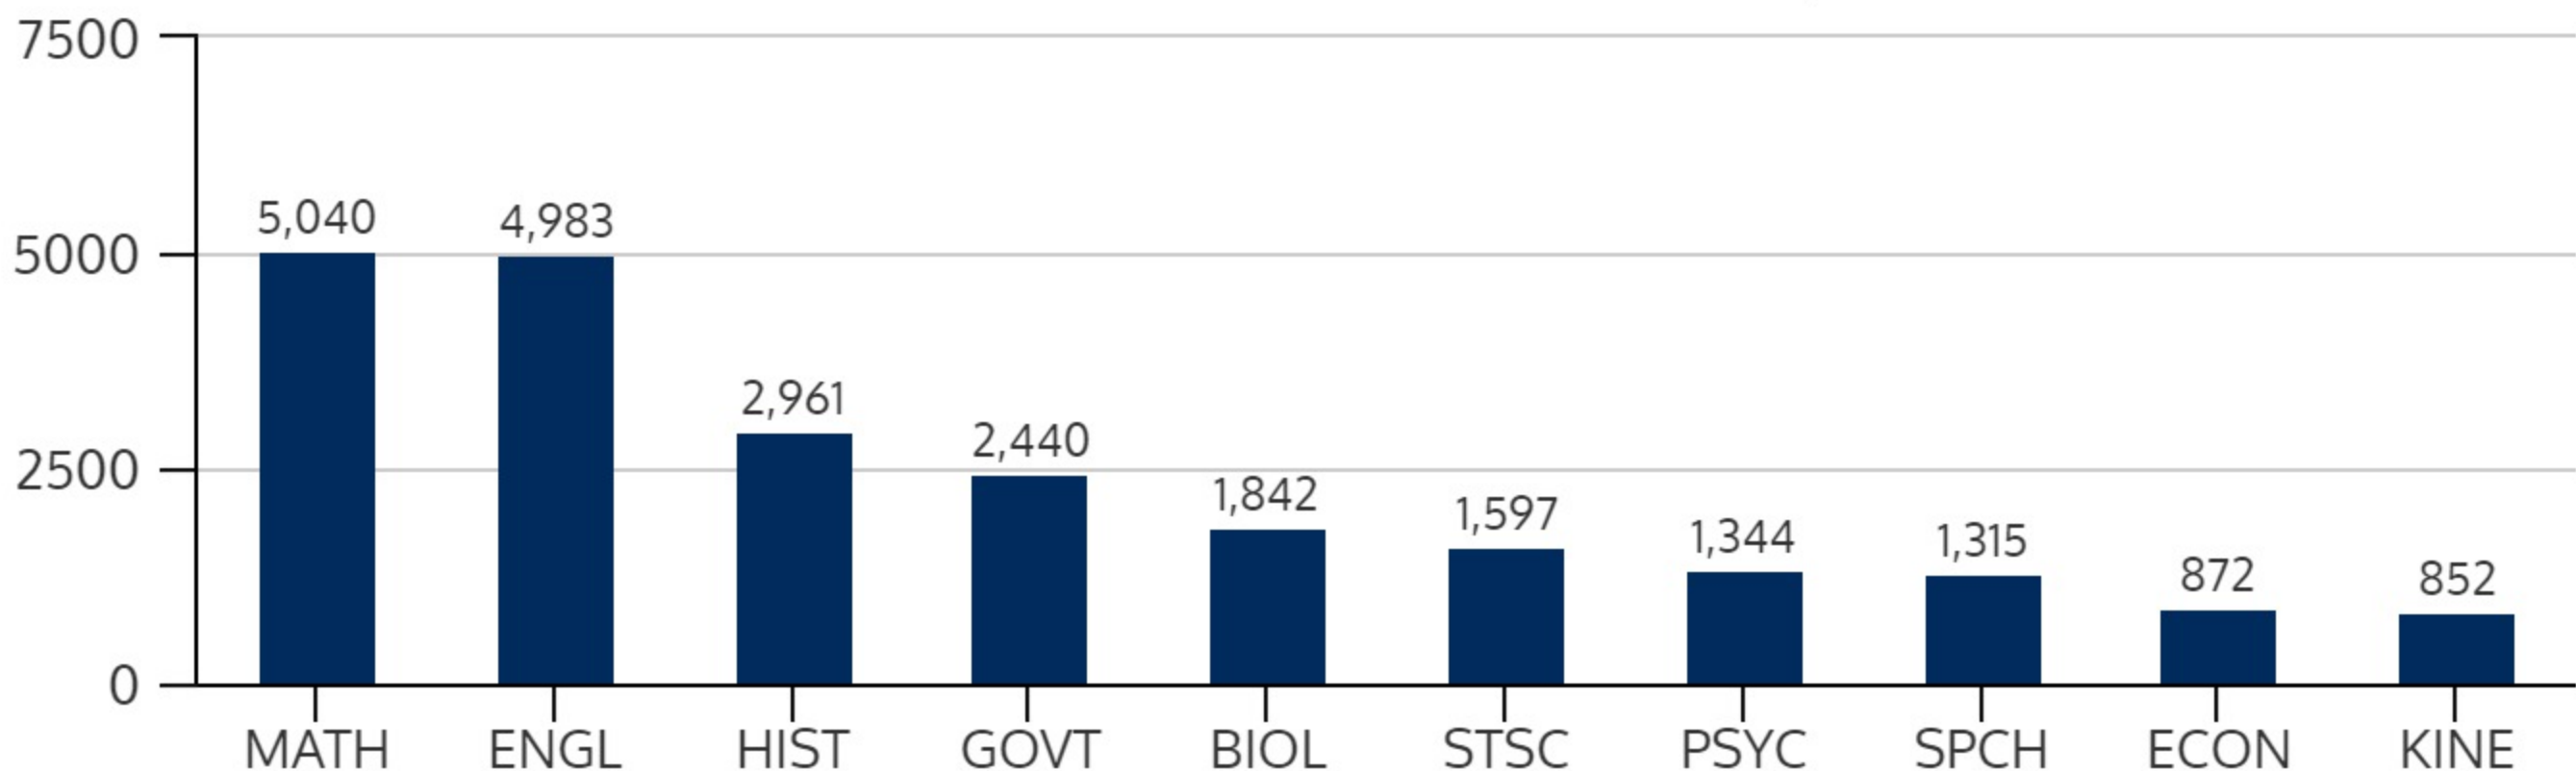

SOUTHEAST CAMPUS 2016FL

FALL 2016 HEADCOUNT: 12,881 STUDENTS

STUDENT DEMOGRAPHICS

ETHNICITY

GENDER

AGE GROUP

COURSE ENROLLMENTS

FALL 2016 COURSE ENROLLMENT: 31,625

Source: ST Student Enrollment Data (Census Day) - Credit Type N excluded