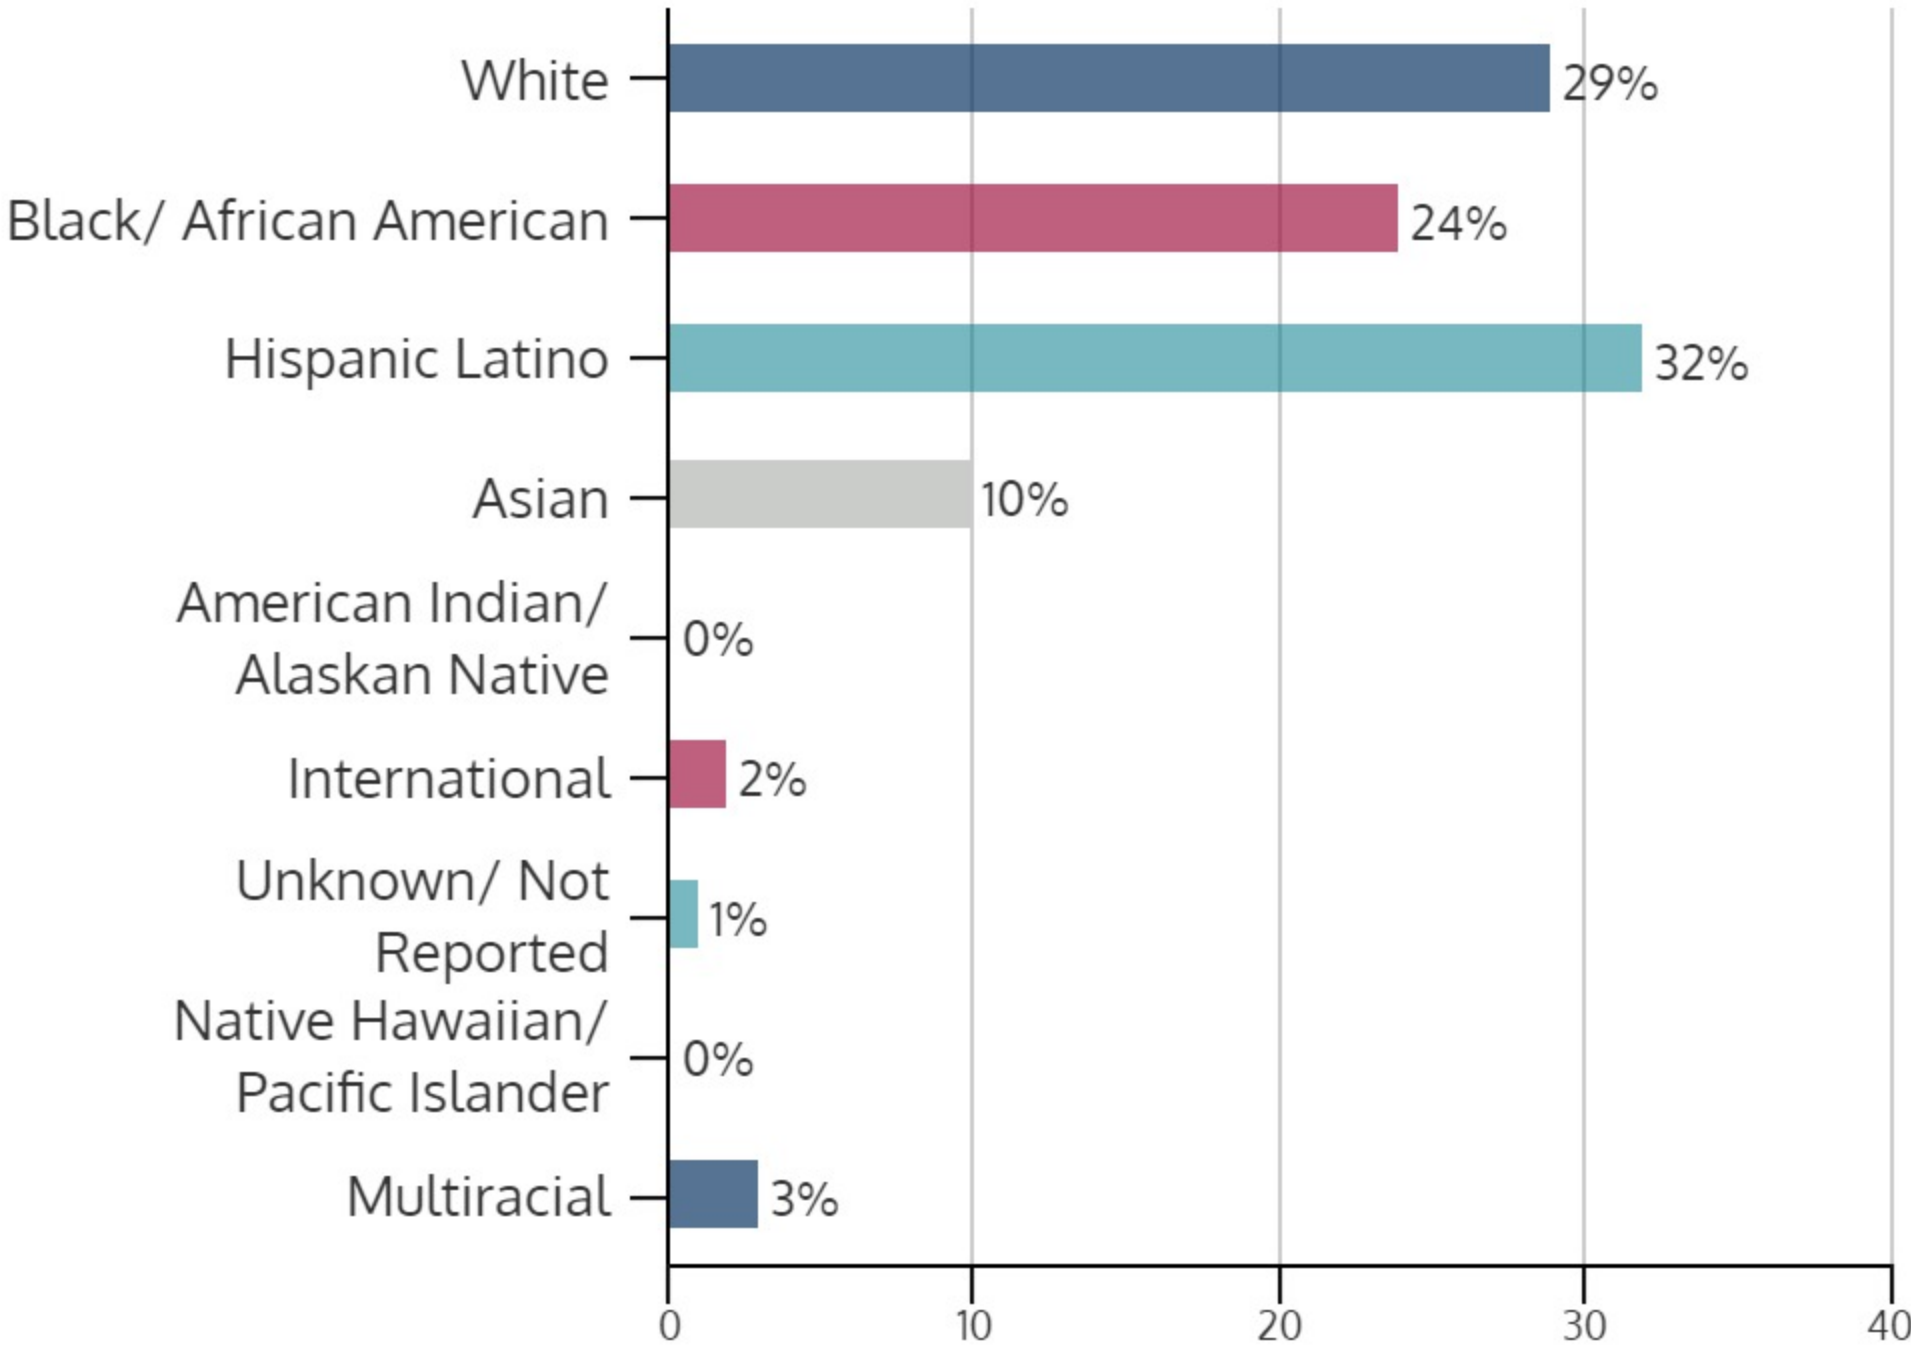

SOUTHEAST CAMPUS 2016FL

FALL 2016 HEADCOUNT: 12,881 STUDENTS

STUDENT DEMOGRAPHICS

ETHNICITY

GENDER

AGE GROUP

COURSE ENROLLMENTS

FALL 2016 COURSE ENROLLMENT: 31,625