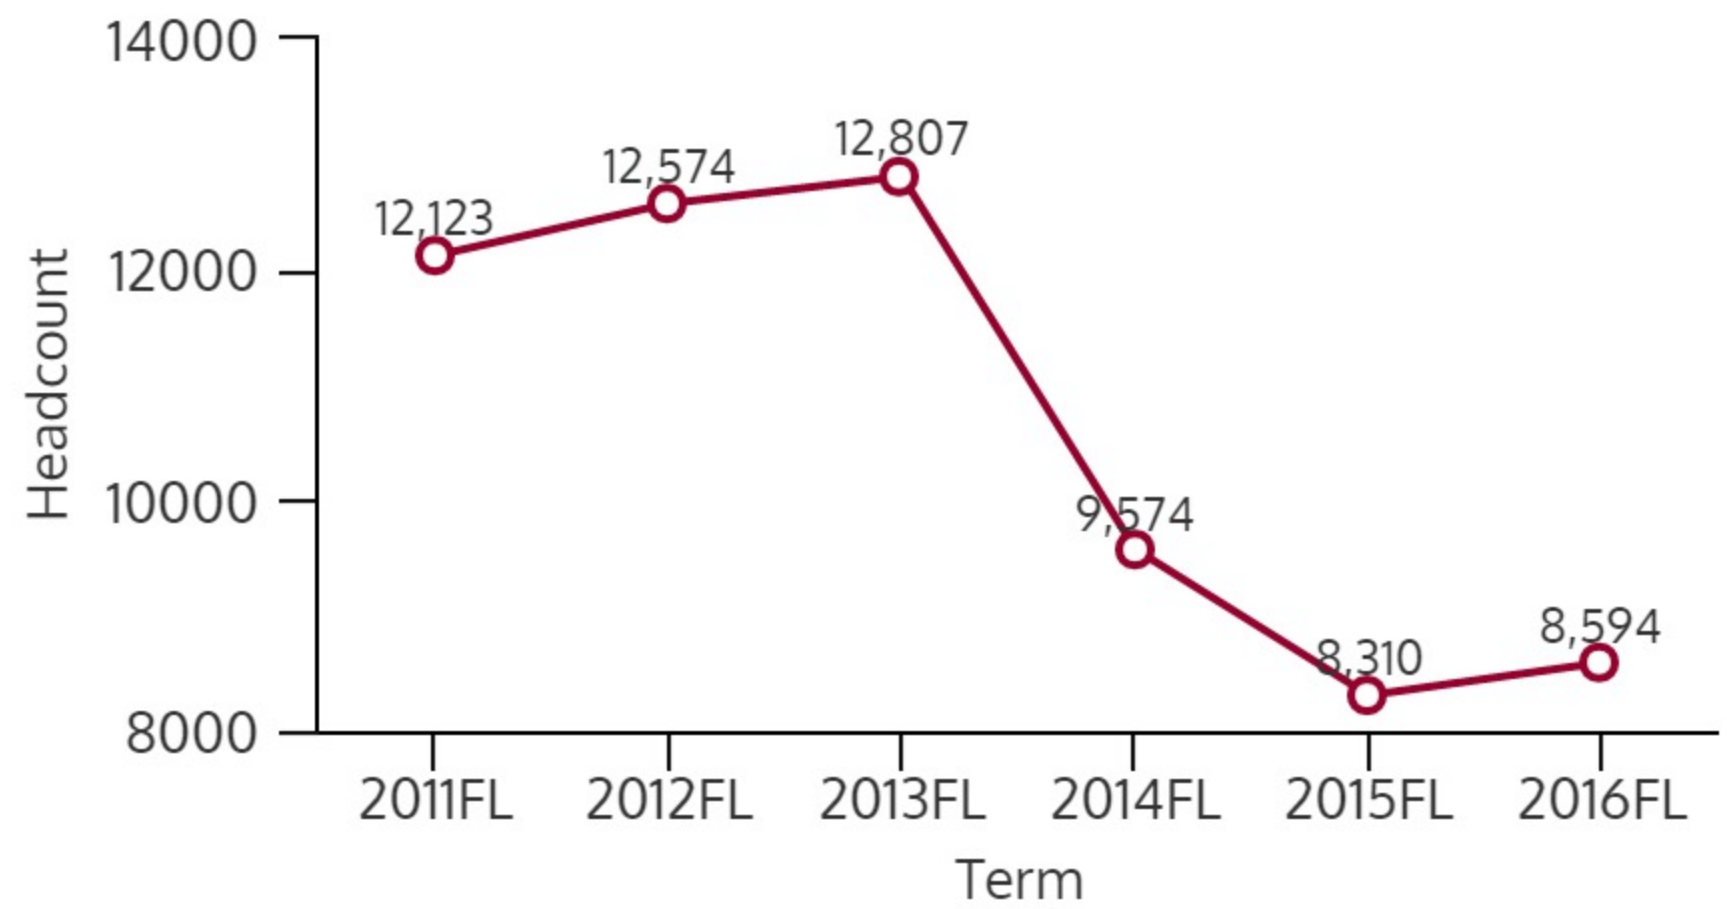

SOUTH CAMPUS 2016FL

FALL 2016 HEADCOUNT: 8,594 STUDENTS

STUDENT DEMOGRAPHICS

ETHNICITY

GENDER

AGE GROUP

COURSE ENROLLMENTS

FALL 2016 COURSE ENROLLMENT: 19,224

Source: ST Student Enrollment Data (Census Day) - Credit Type N excluded