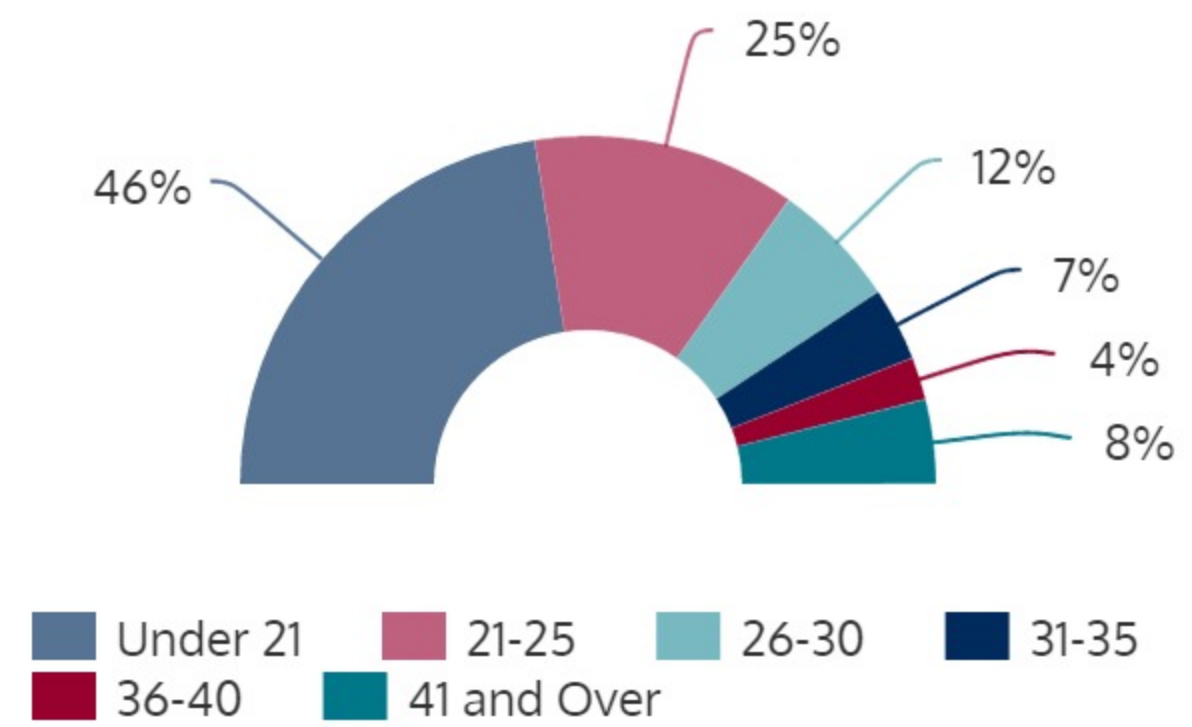

SOUTH CAMPUS 2016FL

FALL 2016 HEADCOUNT: 8,594 STUDENTS

STUDENT DEMOGRAPHICS

ETHNICITY

GENDER

AGE GROUP

COURSE ENROLLMENTS

FALL 2016 COURSE ENROLLMENT: 19,224