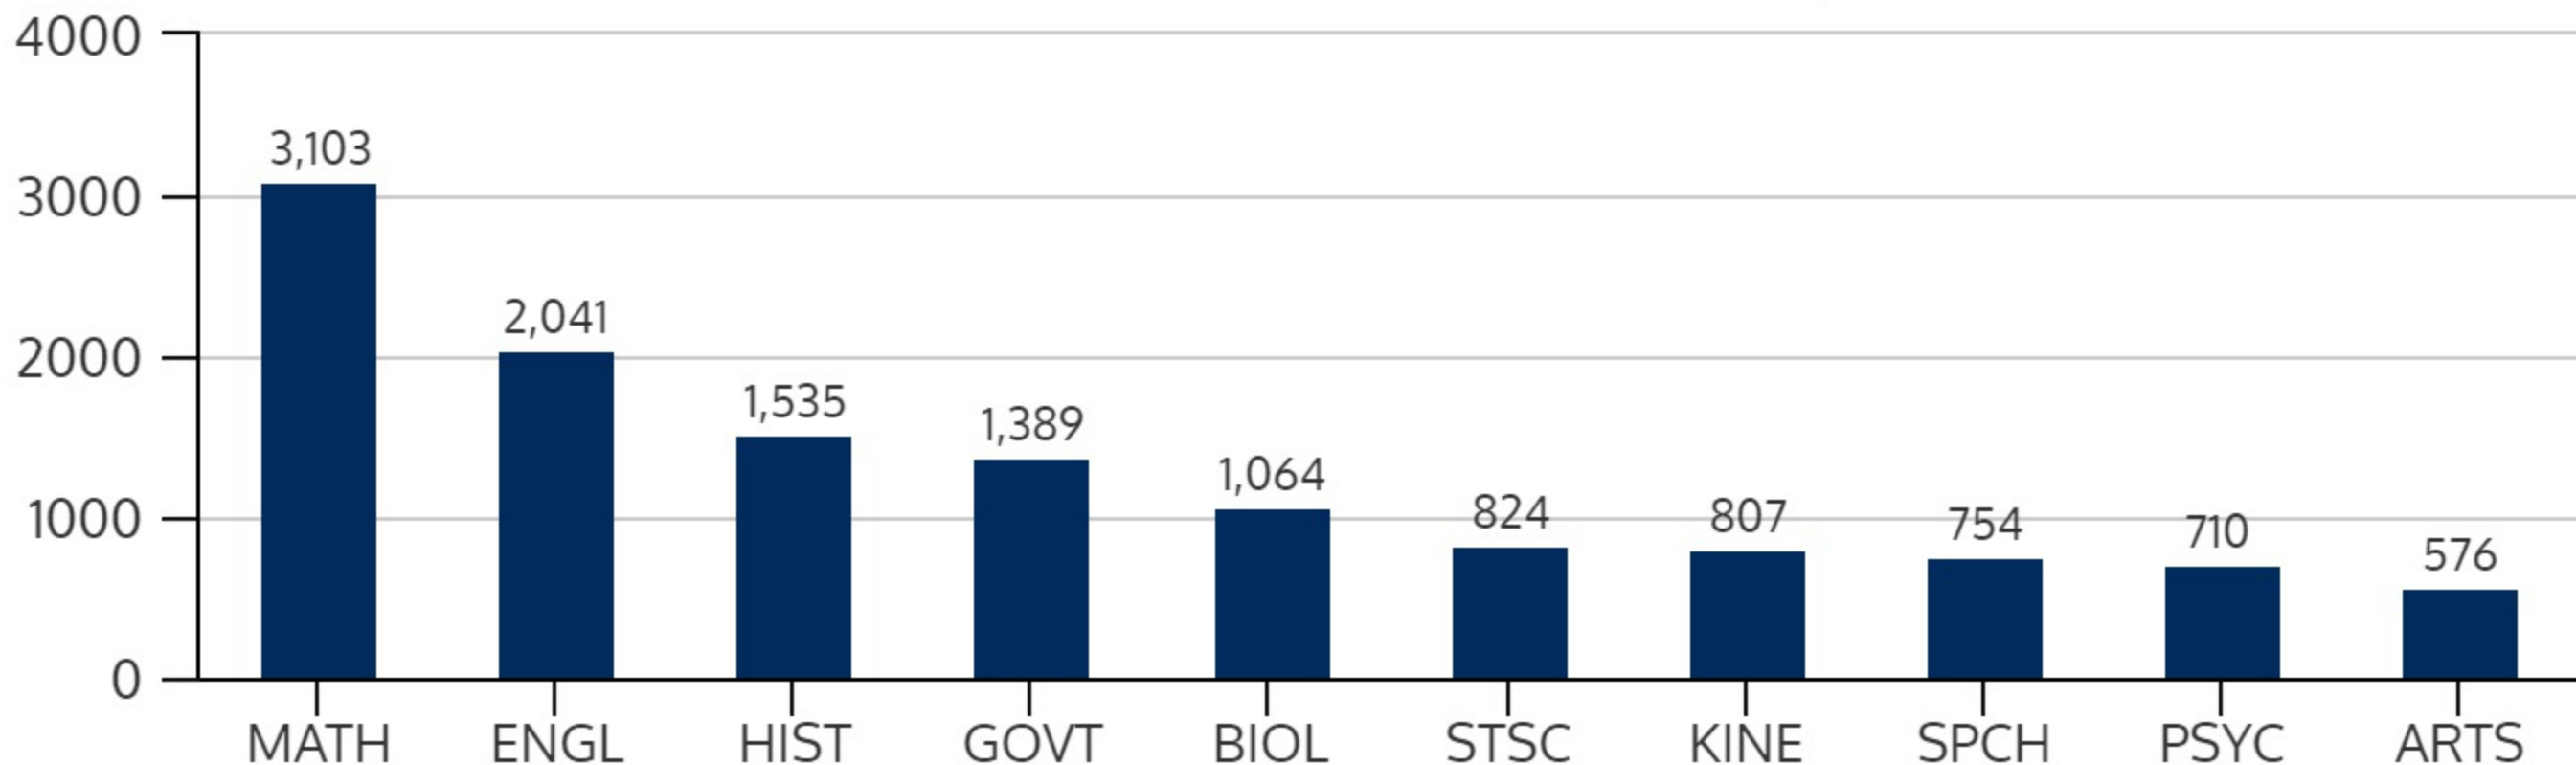

SOUTH CAMPUS 2016FL

FALL 2016 HEADCOUNT: 8,594 STUDENTS

STUDENT DEMOGRAPHICS

ETHNICITY

GENDER

AGE GROUP

COURSE ENROLLMENTS

FALL 2016 COURSE ENROLLMENT: 19,224

Source: ST Student Enrollment Data (Census Day) - Credit Type N excluded