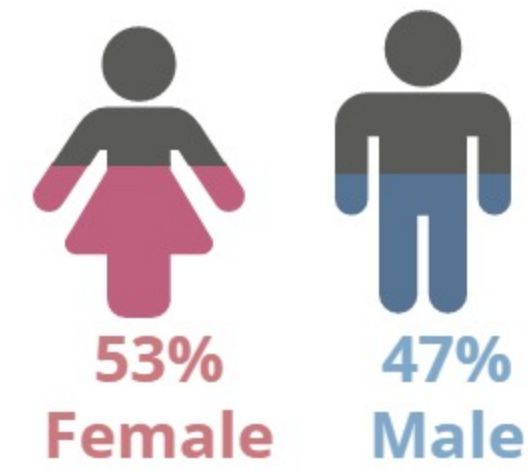

SOUTH CAMPUS 2016FL

FALL 2016 HEADCOUNT: 8,594 STUDENTS

STUDENT DEMOGRAPHICS

ETHNICITY

GENDER

AGE GROUP

COURSE ENROLLMENTS

FALL 2016 COURSE ENROLLMENT: 19,224