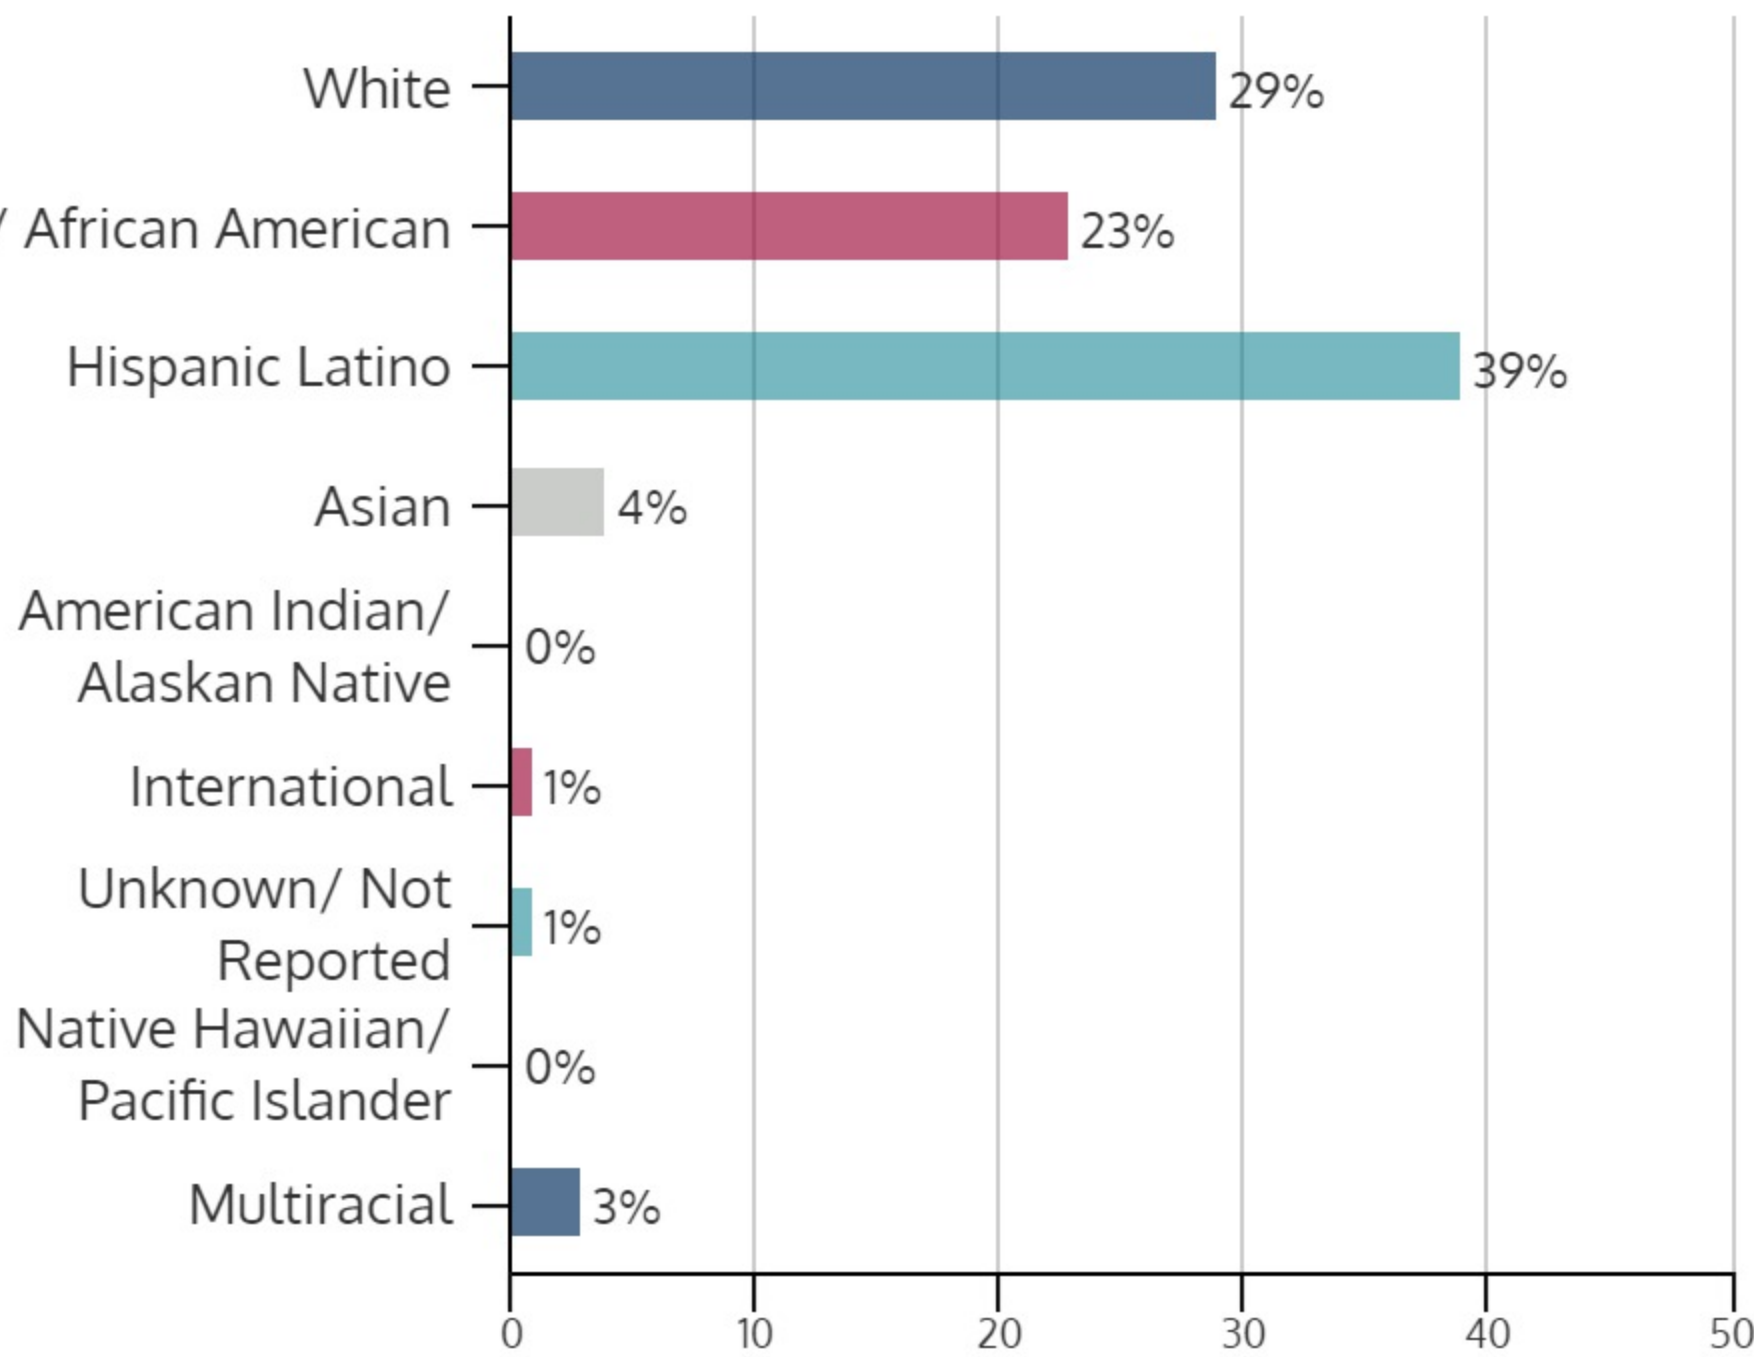

SOUTH CAMPUS 2016FL

FALL 2016 HEADCOUNT: 8,594 STUDENTS

STUDENT DEMOGRAPHICS

ETHNICITY

GENDER

AGE GROUP

COURSE ENROLLMENTS

FALL 2016 COURSE ENROLLMENT: 19,224