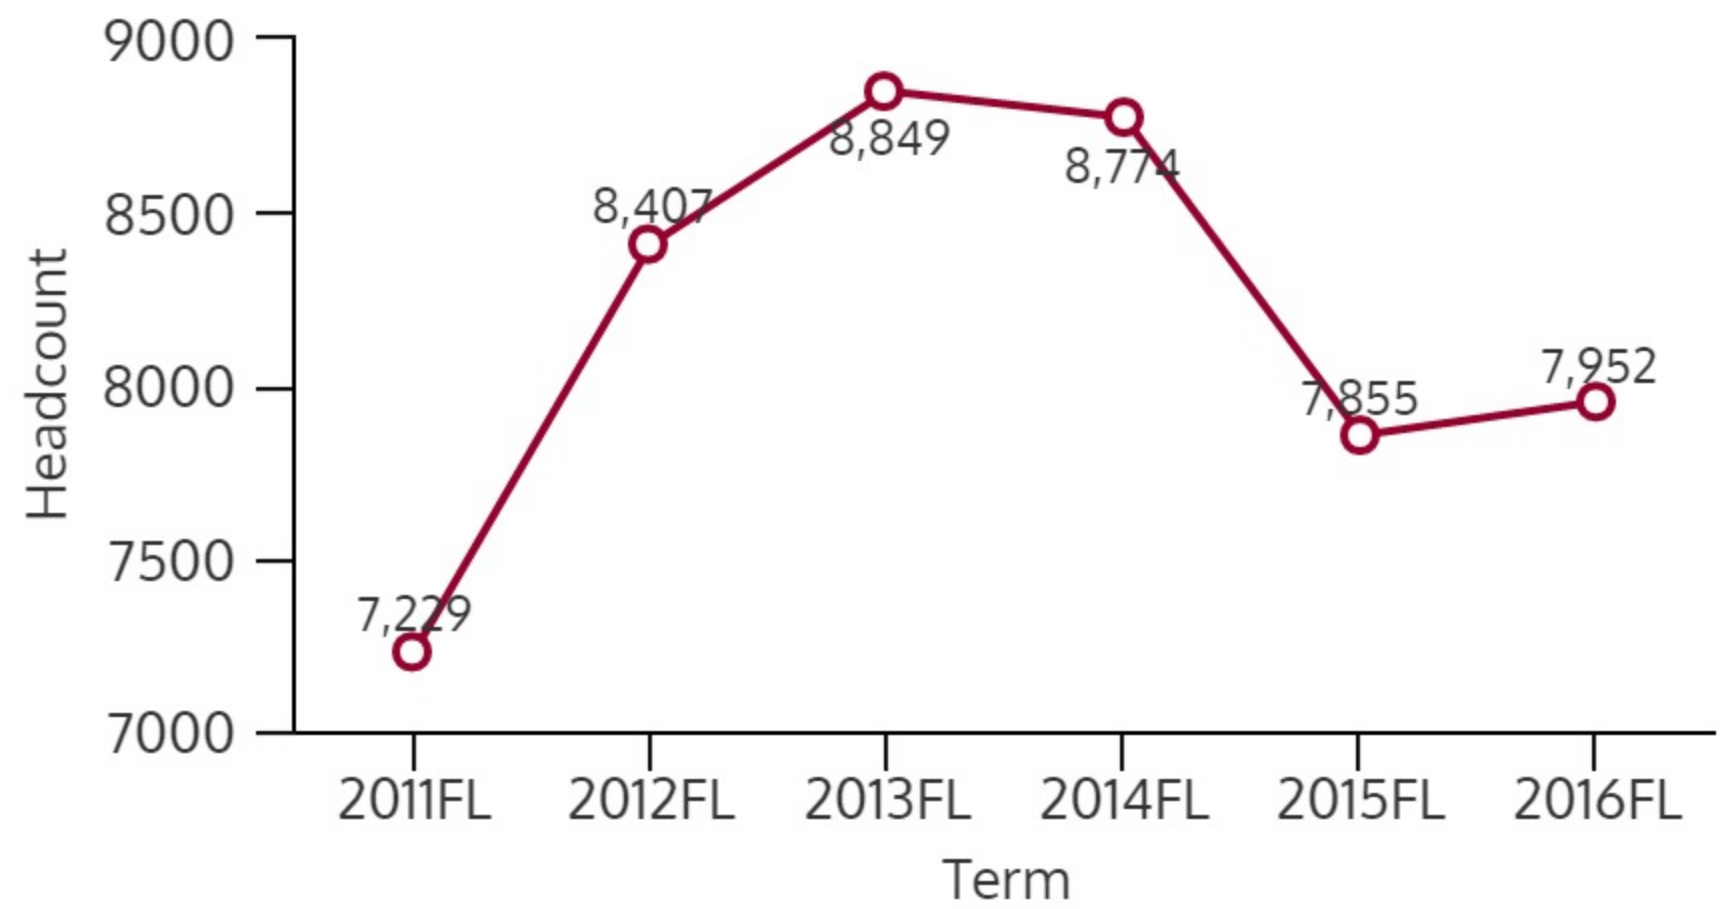

## FALL 2016 HEADCOUNT: 7,952 STUDENTS

## STUDENT DEMOGRAPHICS