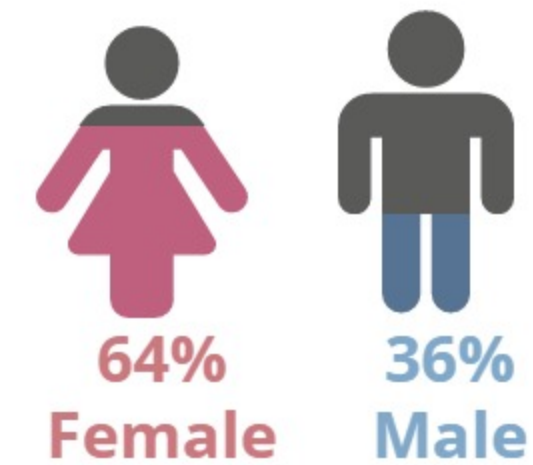

TRINITY RIVER CAMPUS 2016FL

FALL 2016 HEADCOUNT: 7,952 STUDENTS

STUDENT DEMOGRAPHICS

ETHNICITY

GENDER

AGE GROUP

COURSE ENROLLMENTS

FALL 2016 COURSE ENROLLMENT: 17,947

Source: ST Student Enrollment Data (Census Day) - Credit Type N excluded