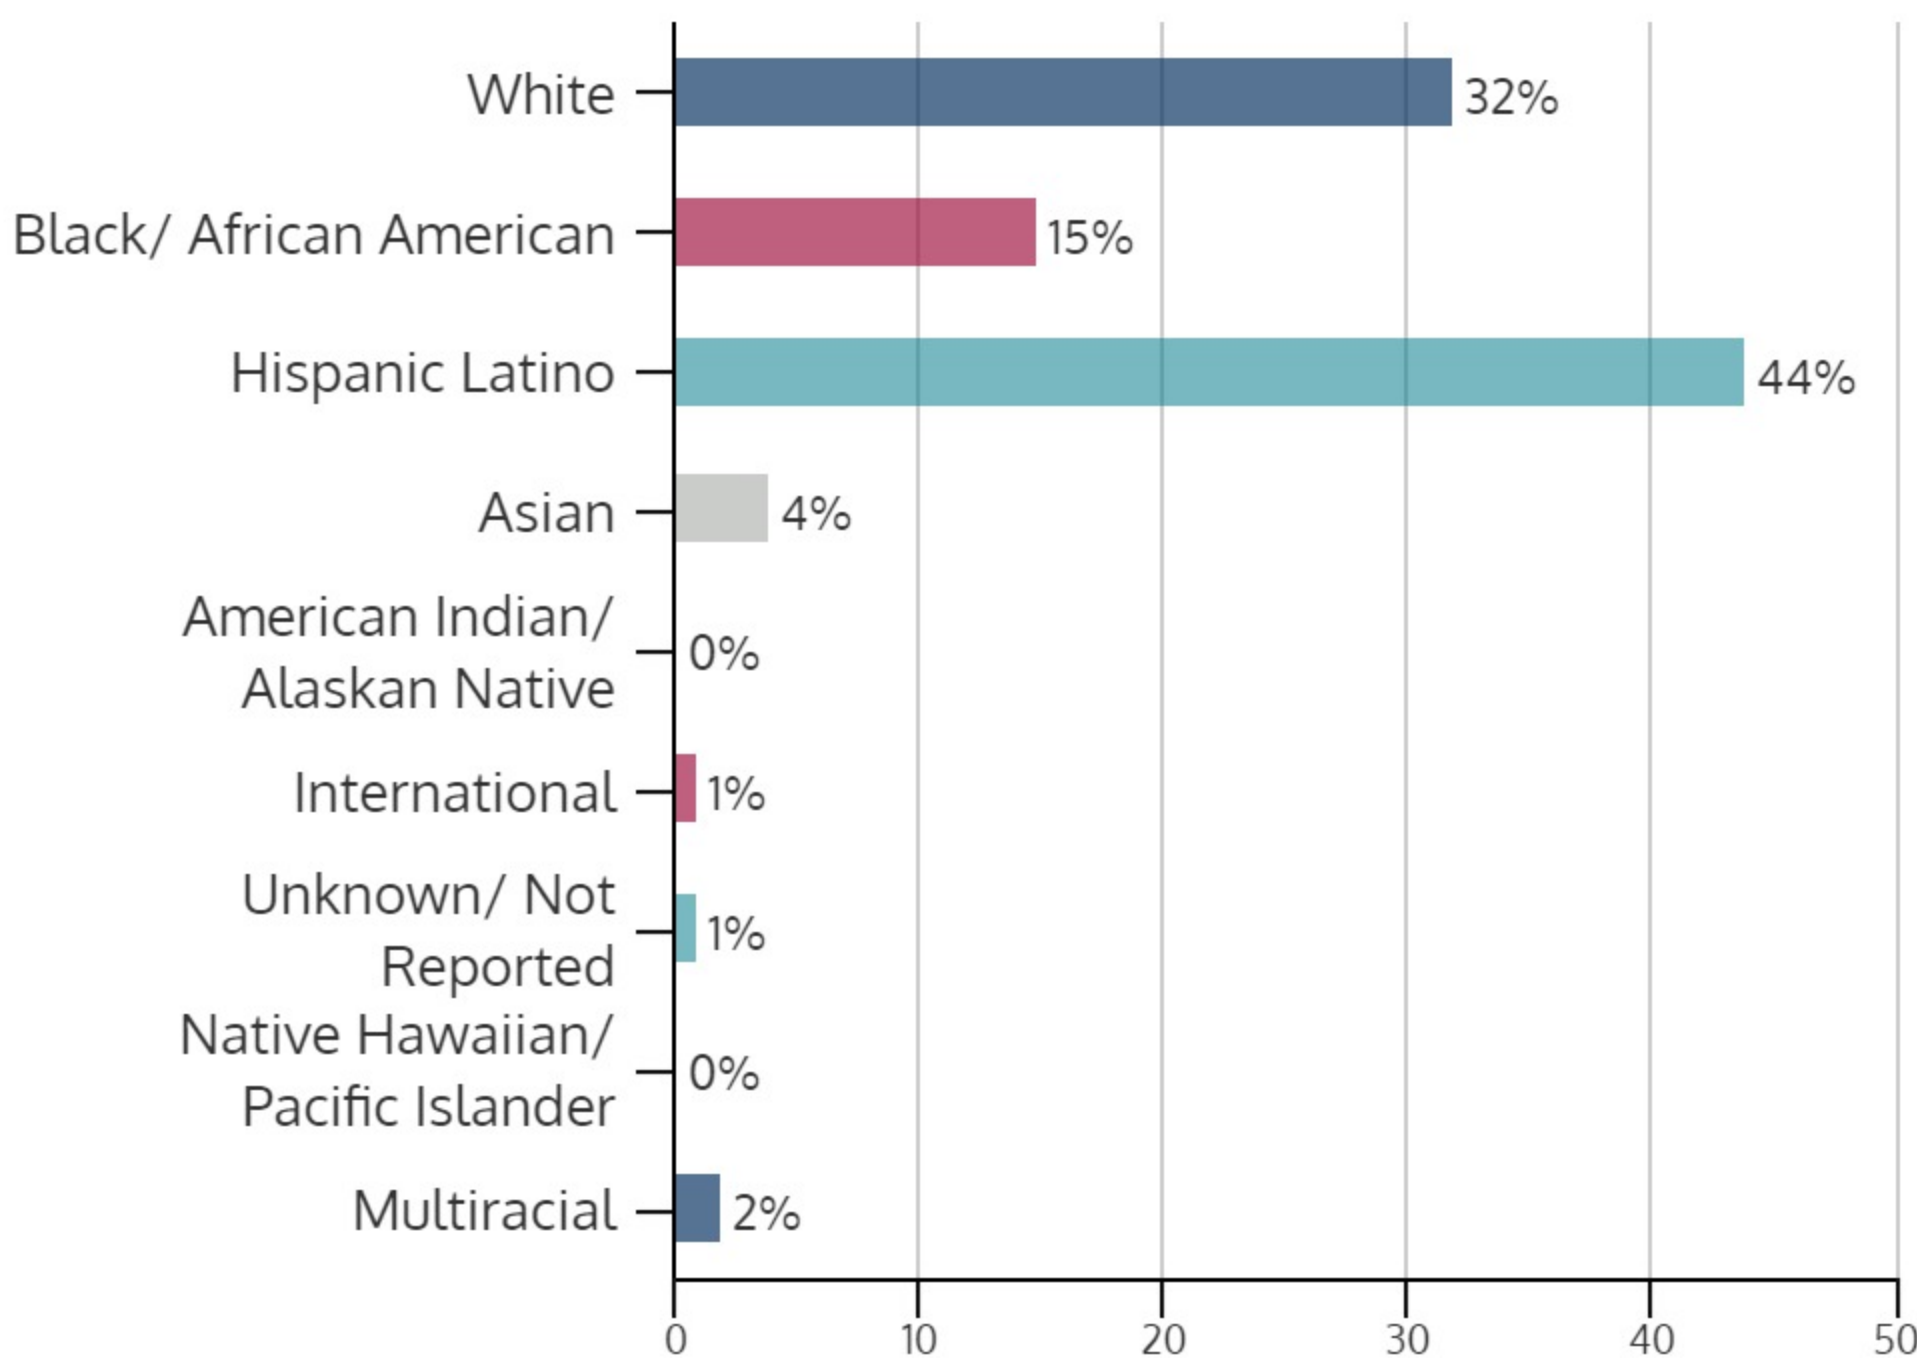

## FALL 2016 HEADCOUNT: 7,952 STUDENTS

## STUDENT DEMOGRAPHICS

### ETHNICITY