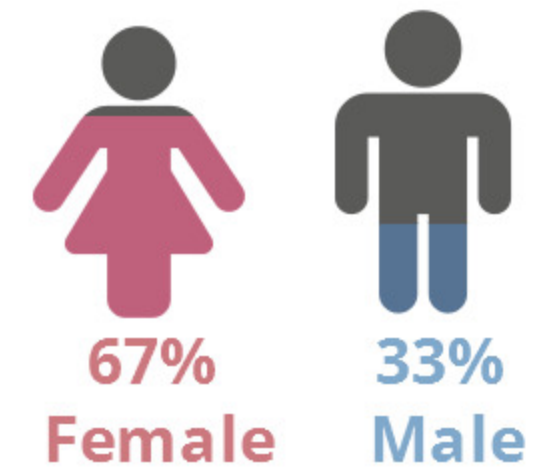

TCC Connect 2016SP

SPRING 2016 HEADCOUNT: 14,247 STUDENTS

STUDENT DEMOGRAPHICS

ETHNICITY

GENDER

AGE GROUP

COURSE ENROLLMENTS

SPRING 2016 COURSE ENROLLMENT: 25,160

Source: ST Student Enrollment Data (Census Day) - NSOR excluded