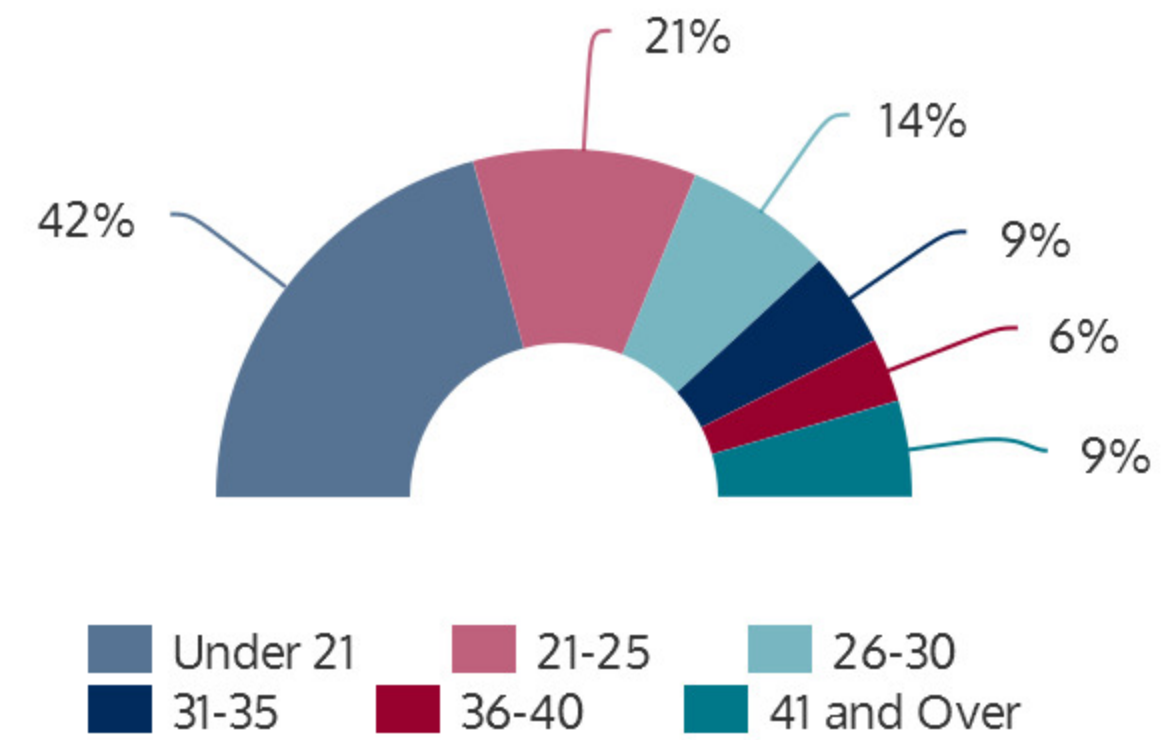

TCC Connect 2016SP

SPRING 2016 HEADCOUNT: 14,247 STUDENTS

STUDENT DEMOGRAPHICS

ETHNICITY

GENDER

AGE GROUP

COURSE ENROLLMENTS

SPRING 2016 COURSE ENROLLMENT: 25,160

Source: ST Student Enrollment Data (Census Day) - NSOR excluded