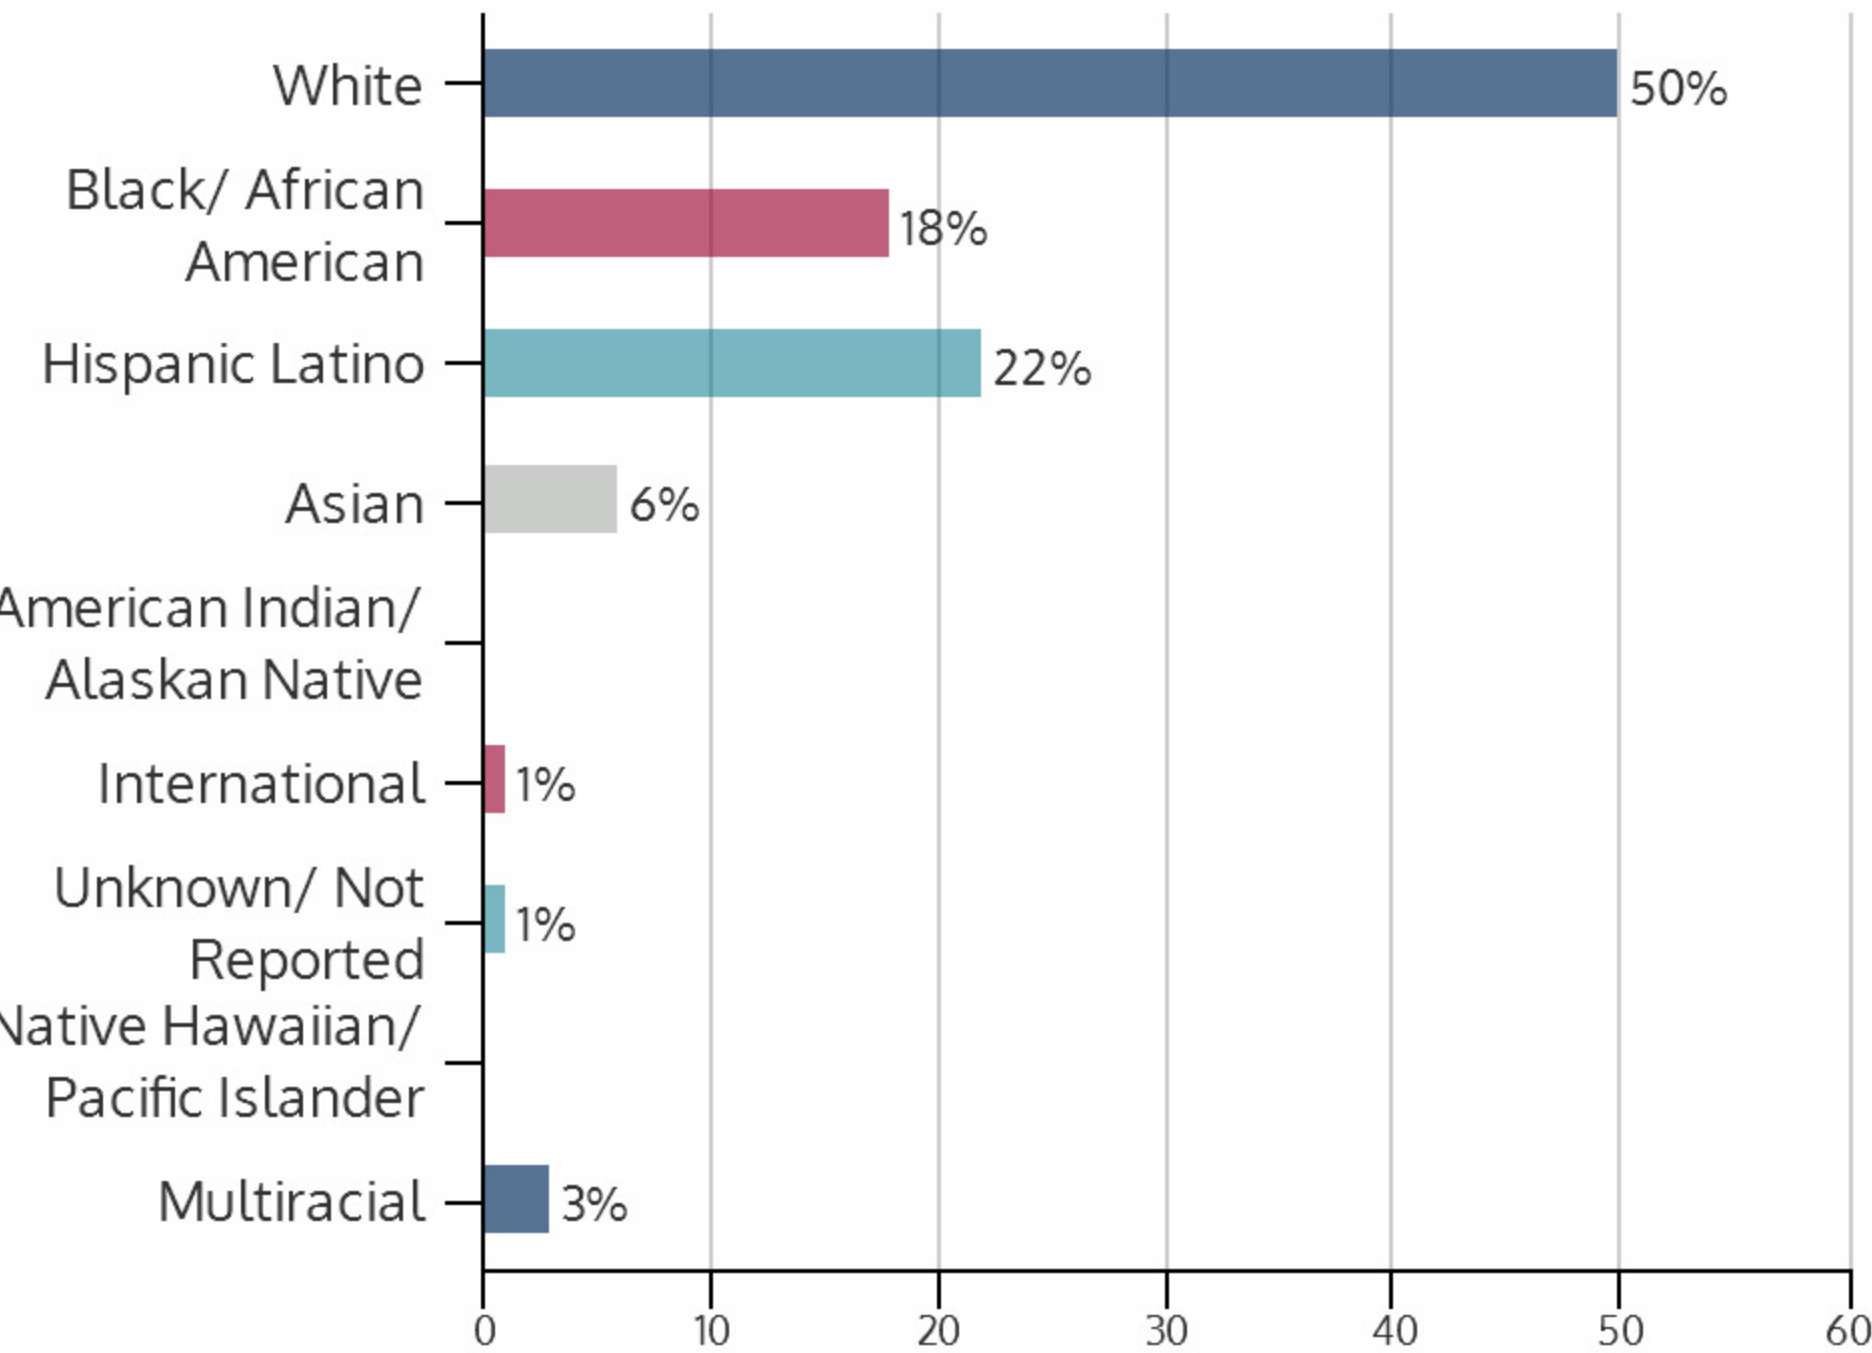

## SPRING 2016 HEADCOUNT: 14,247 STUDENTS

## STUDENT DEMOGRAPHICS

### ETHNICITY