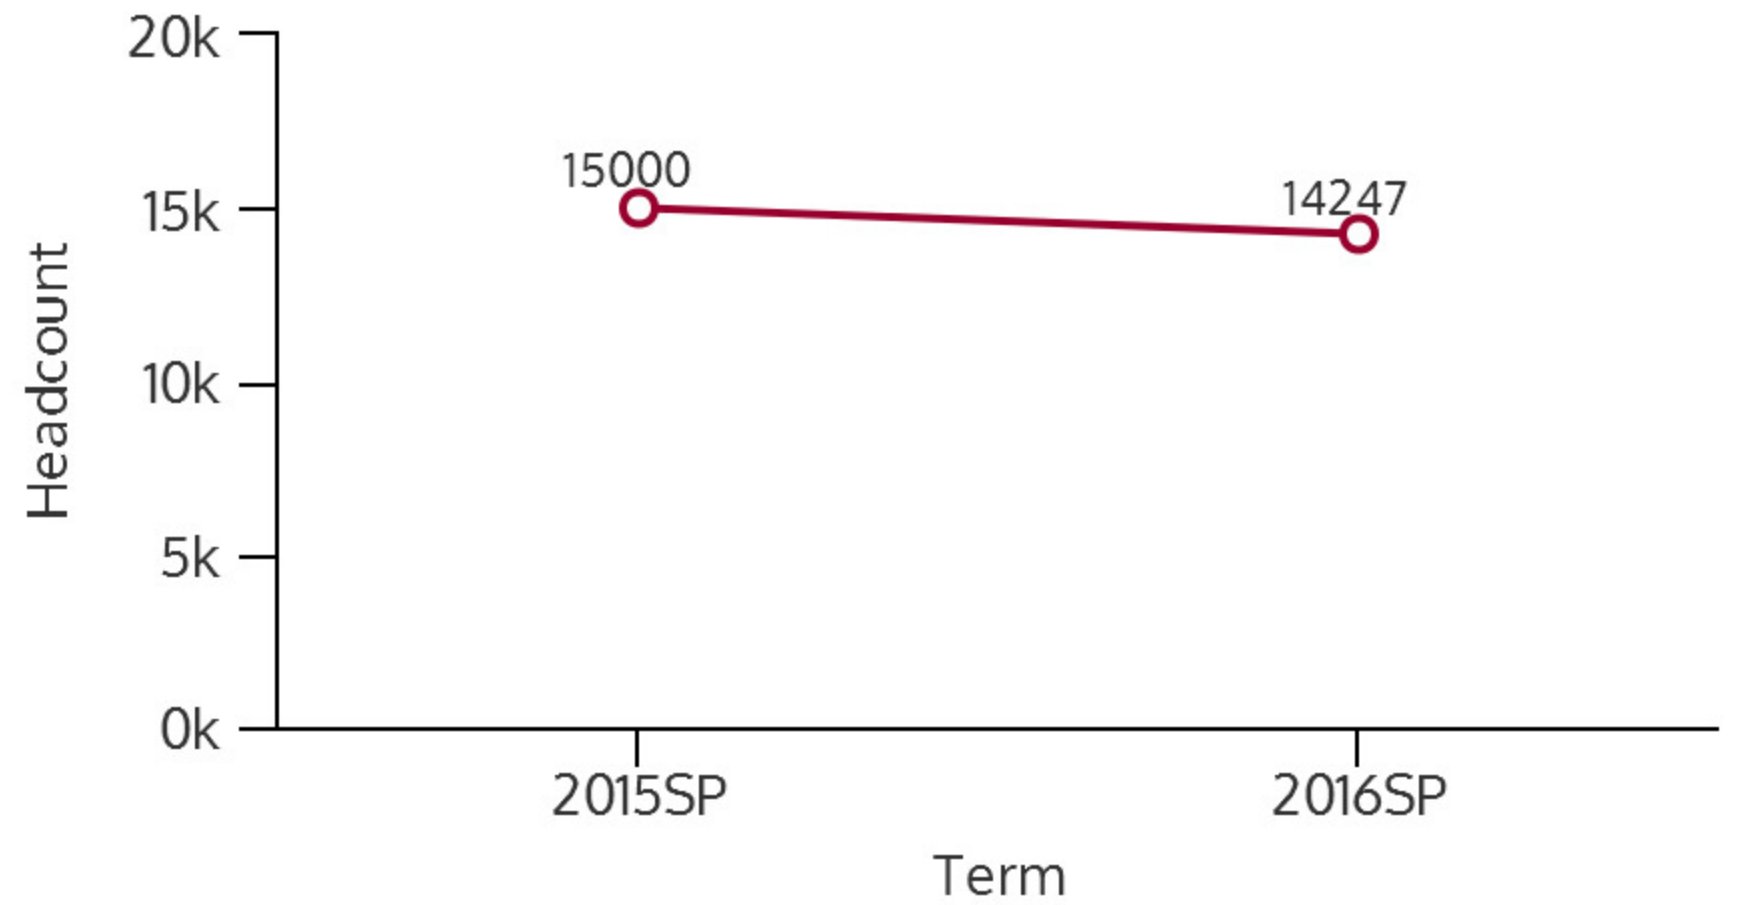

## SPRING 2016 HEADCOUNT: 14,247 STUDENTS

## STUDENT DEMOGRAPHICS