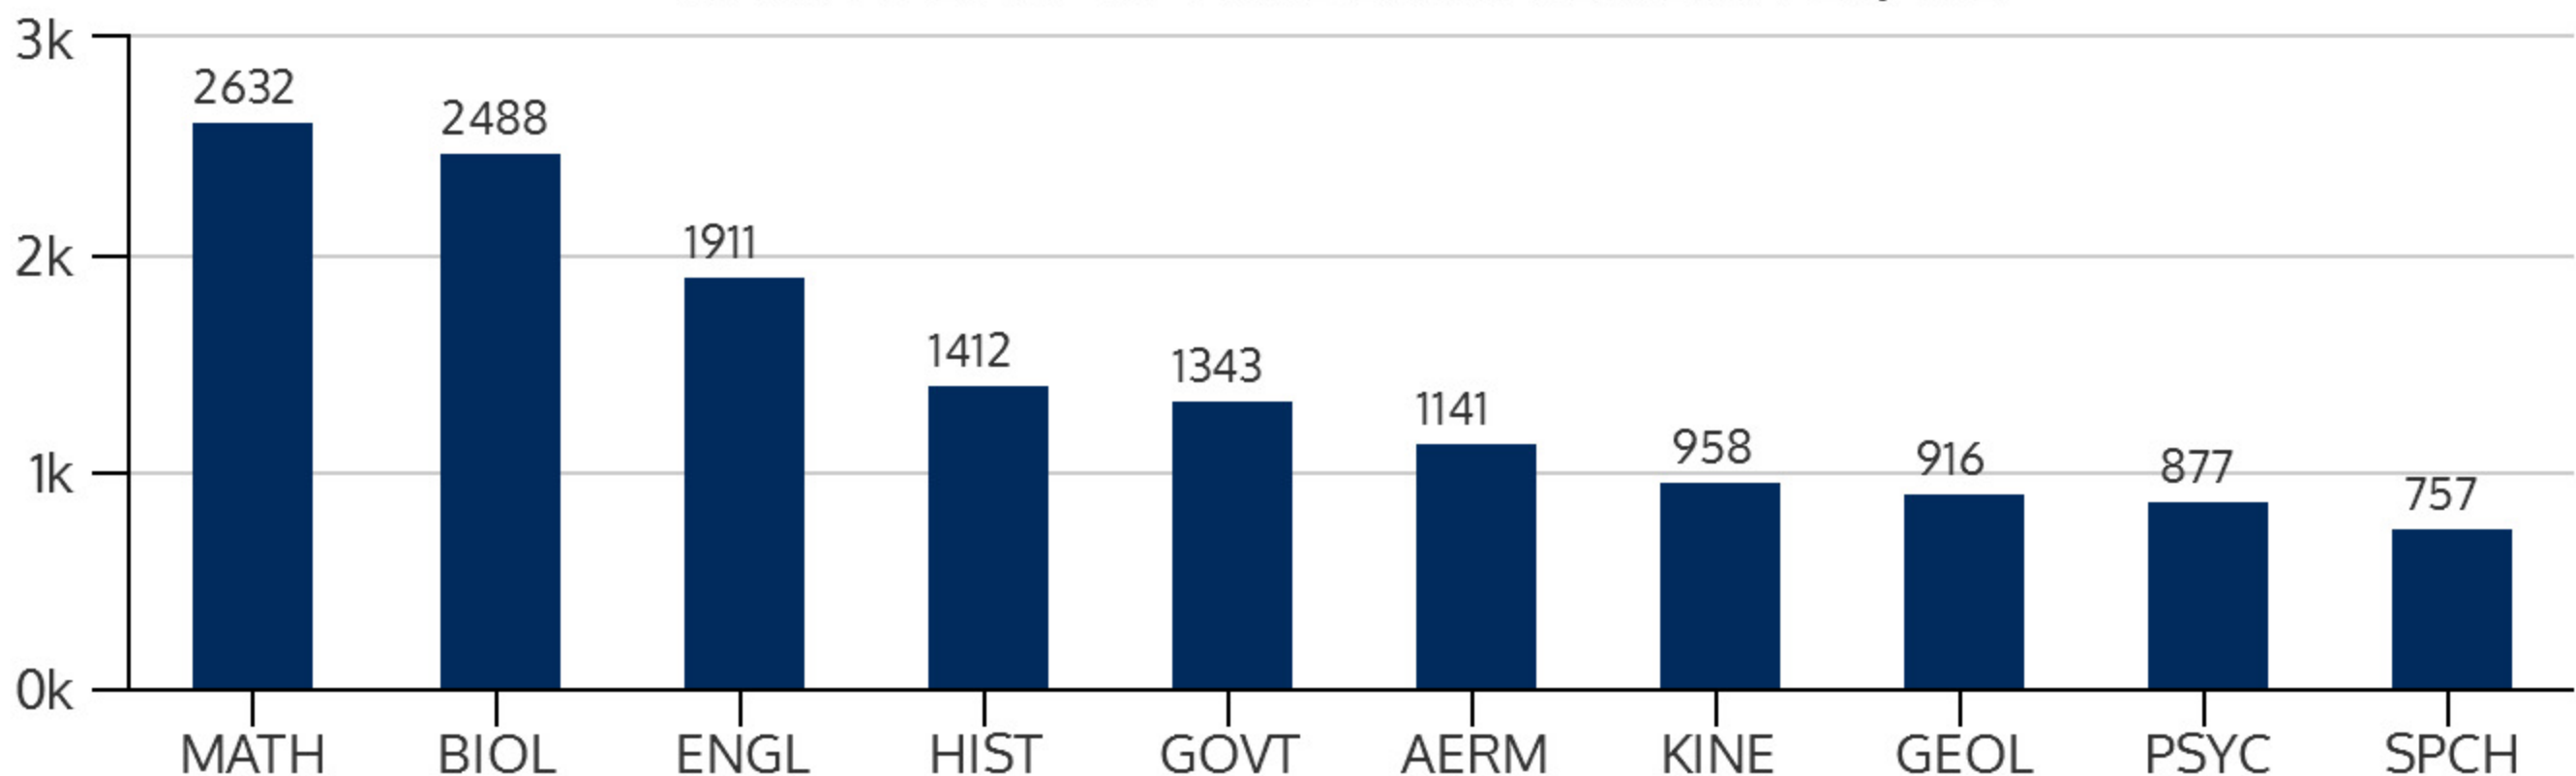

NORTHWEST CAMPUS 2016SP

SPRING 2016 HEADCOUNT: 8,018 STUDENTS

STUDENT DEMOGRAPHICS

ETHNICITY

GENDER

AGE GROUP

COURSE ENROLLMENTS

SPRING 2016 COURSE ENROLLMENT: 21,432

Source: ST Student Enrollment Data (Census Day) - NSOR excluded