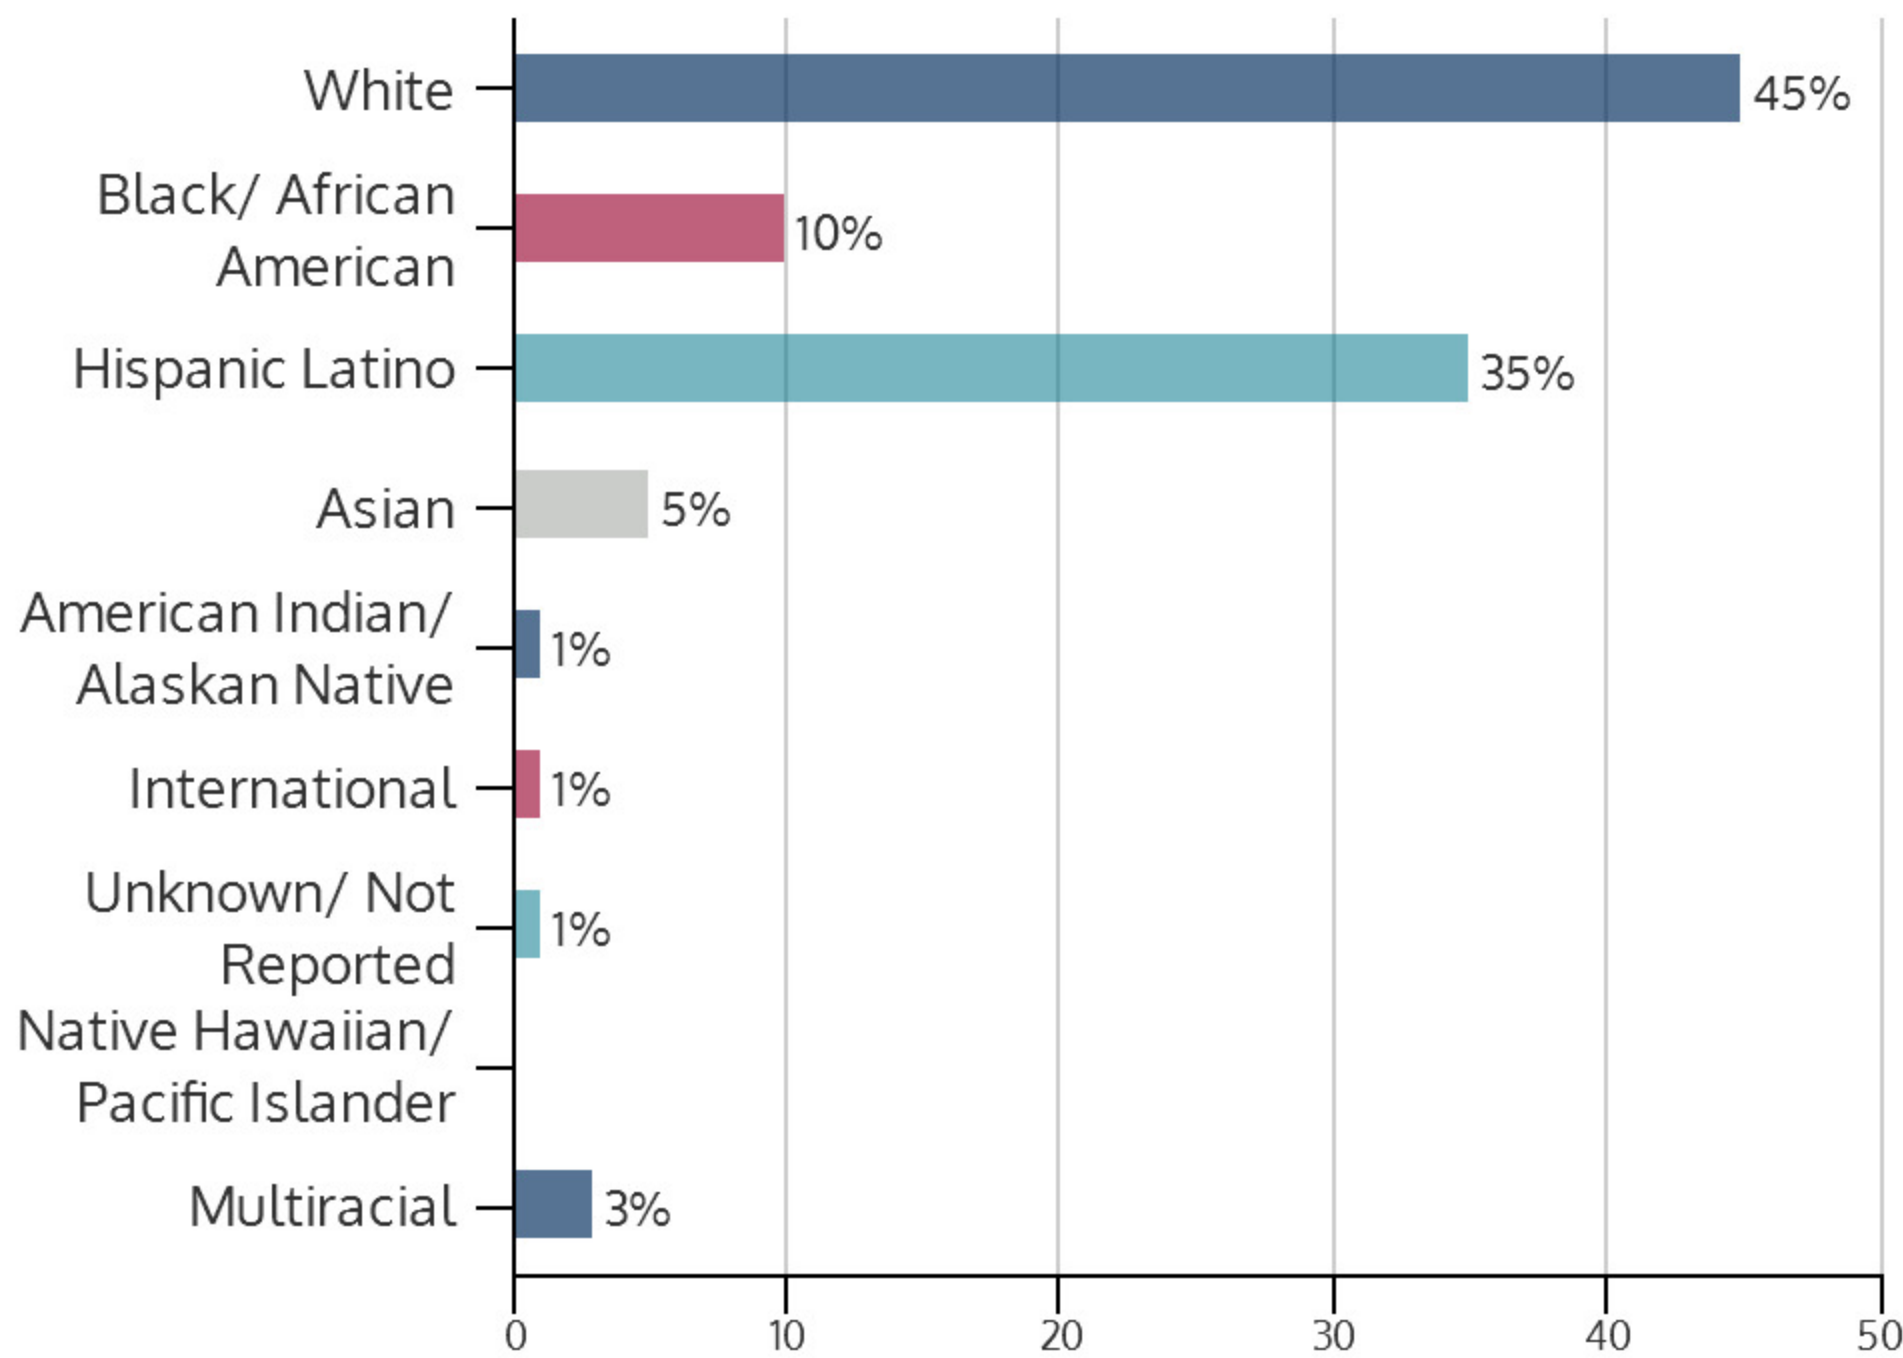

NORTHWEST CAMPUS 2016SP

SPRING 2016 HEADCOUNT: 8,018 STUDENTS

STUDENT DEMOGRAPHICS

ETHNICITY

GENDER

AGE GROUP

COURSE ENROLLMENTS

SPRING 2016 COURSE ENROLLMENT: 21,432