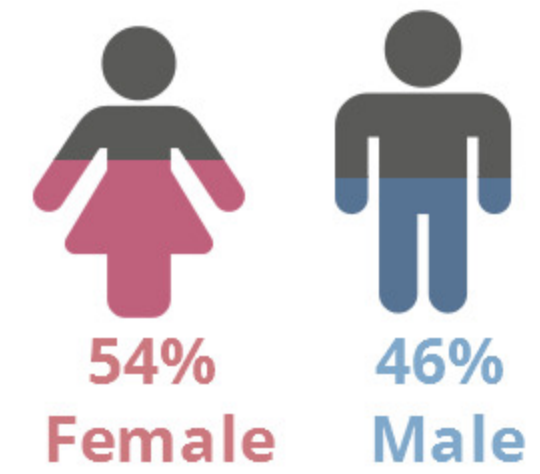

NORTHWEST CAMPUS 2016SP

SPRING 2016 HEADCOUNT: 8,018 STUDENTS

STUDENT DEMOGRAPHICS

ETHNICITY

GENDER

AGE GROUP

COURSE ENROLLMENTS

SPRING 2016 COURSE ENROLLMENT: 21,432