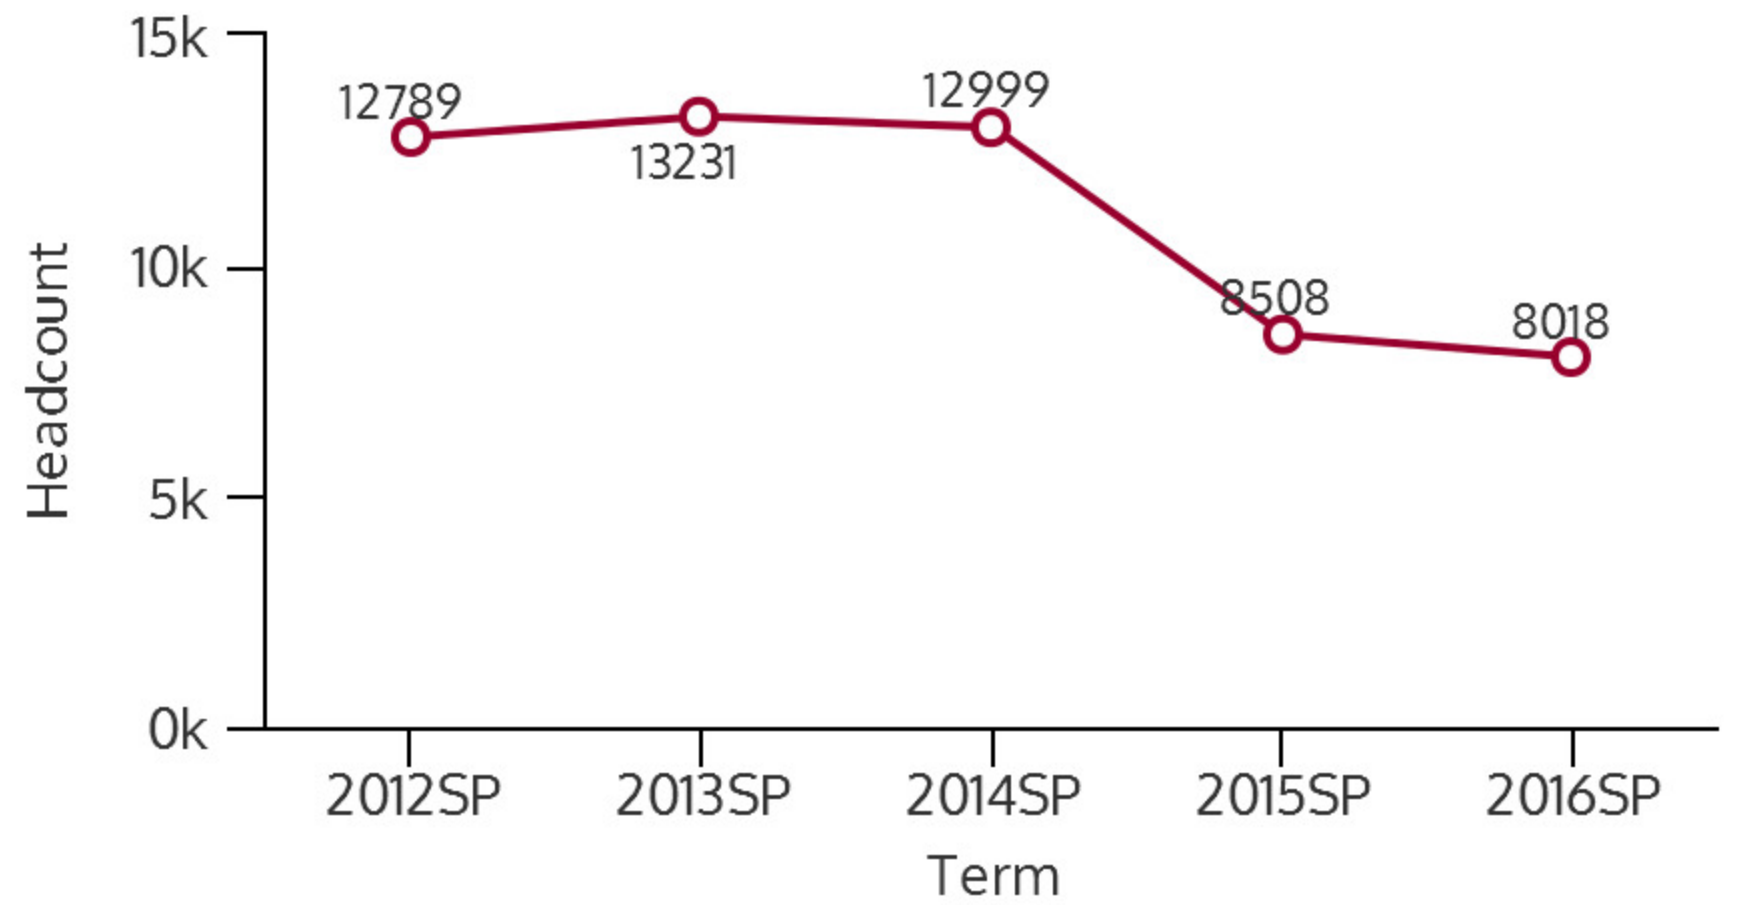

NORTHWEST CAMPUS 2016SP

SPRING 2016 HEADCOUNT: 8,018 STUDENTS

STUDENT DEMOGRAPHICS

ETHNICITY

GENDER

AGE GROUP

COURSE ENROLLMENTS

SPRING 2016 COURSE ENROLLMENT: 21,432

Source: ST Student Enrollment Data (Census Day) - NSOR excluded