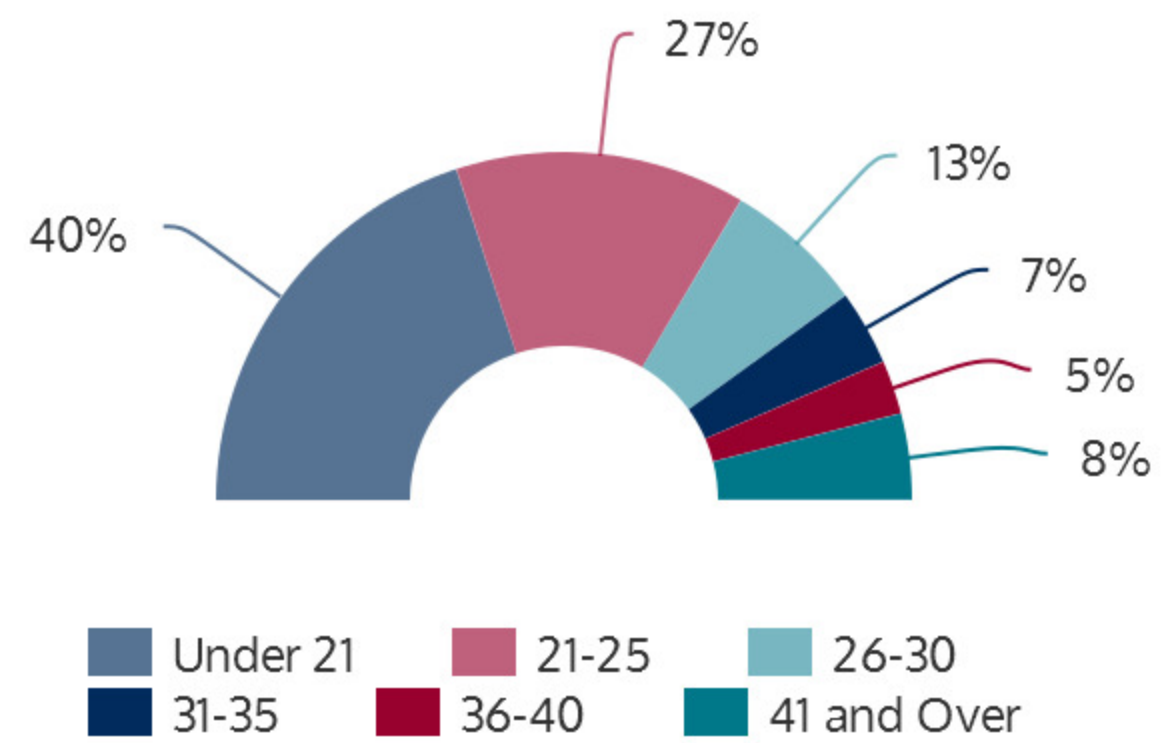

NORTHWEST CAMPUS 2016SP

SPRING 2016 HEADCOUNT: 8,018 STUDENTS

STUDENT DEMOGRAPHICS

ETHNICITY

GENDER

AGE GROUP

COURSE ENROLLMENTS

SPRING 2016 COURSE ENROLLMENT: 21,432