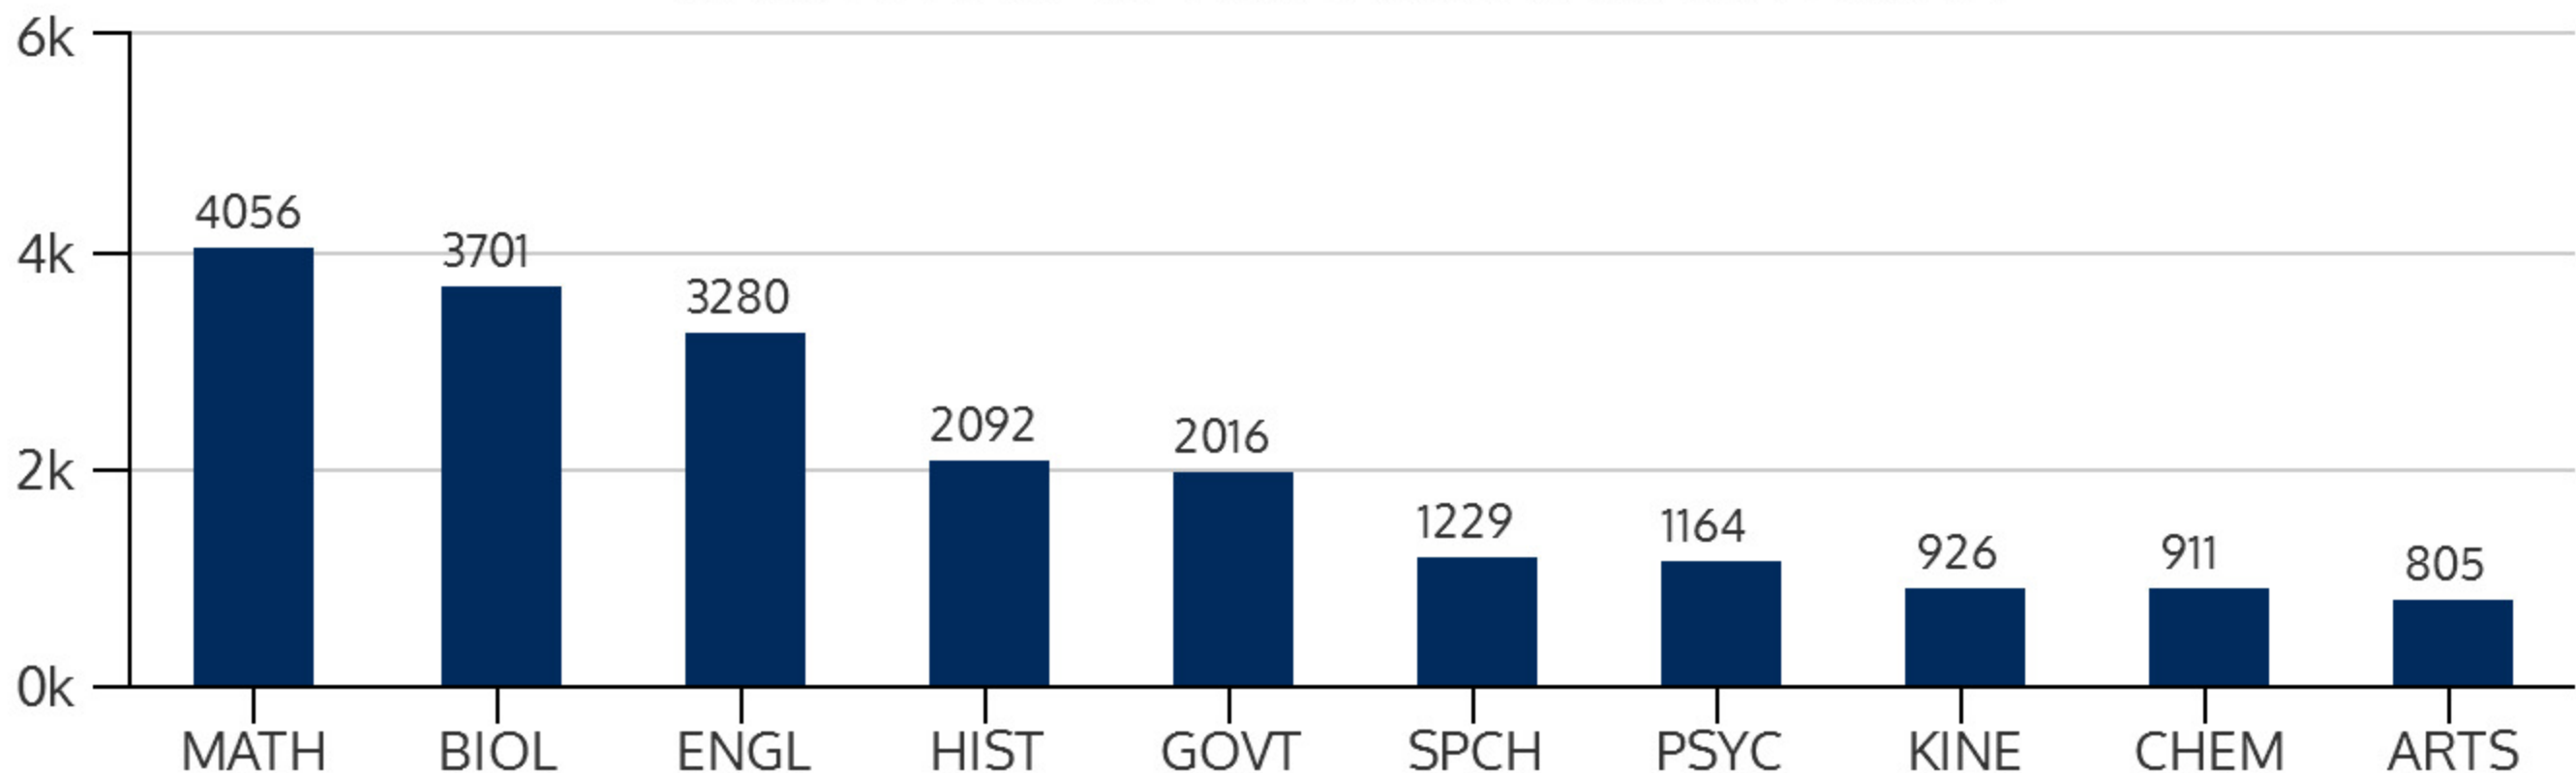

SOUTHEAST CAMPUS 2016SP

SPRING 2016 HEADCOUNT: 10,746 STUDENTS

STUDENT DEMOGRAPHICS

ETHNICITY

GENDER

AGE GROUP

COURSE ENROLLMENTS

SPRING 2016 COURSE ENROLLMENT: 29,112

Source: ST Student Enrollment Data (Census Day) - NSOR excluded