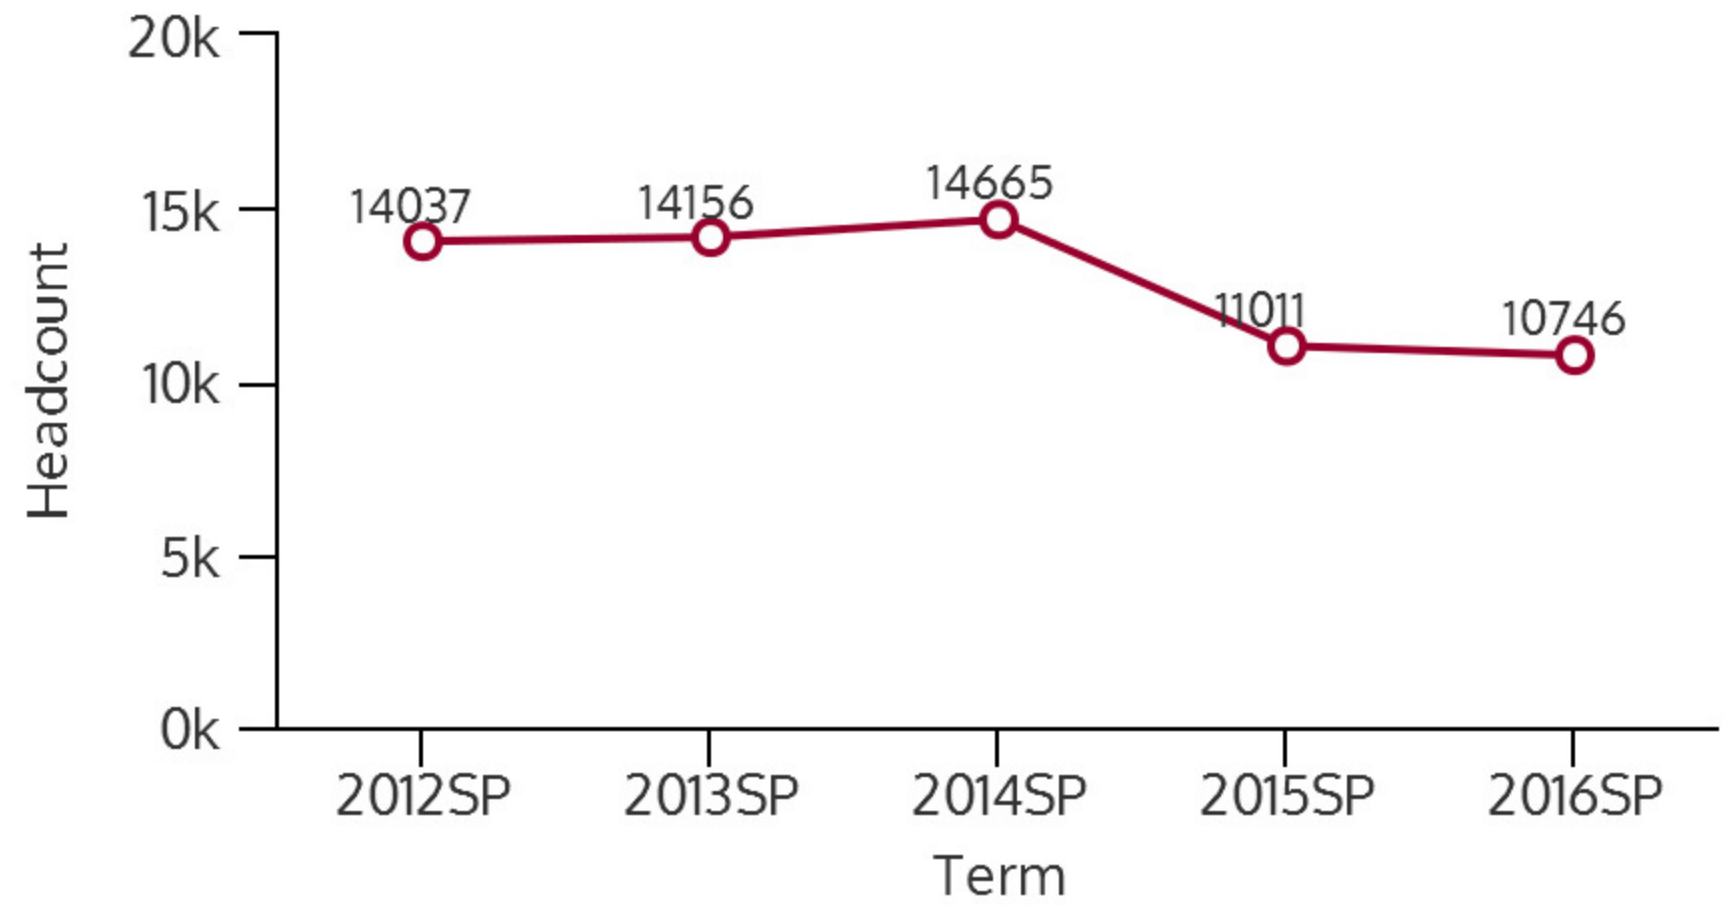

SOUTHEAST CAMPUS 2016SP

SPRING 2016 HEADCOUNT: 10,746 STUDENTS

STUDENT DEMOGRAPHICS

ETHNICITY

GENDER

AGE GROUP

COURSE ENROLLMENTS

SPRING 2016 COURSE ENROLLMENT: 29,112

Source: ST Student Enrollment Data (Census Day) - NSOR excluded