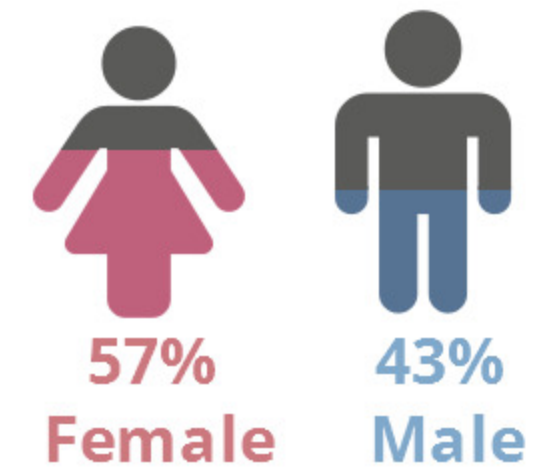

SOUTHEAST CAMPUS 2016SP

SPRING 2016 HEADCOUNT: 10,746 STUDENTS

STUDENT DEMOGRAPHICS

ETHNICITY

GENDER

AGE GROUP

COURSE ENROLLMENTS

SPRING 2016 COURSE ENROLLMENT: 29,112