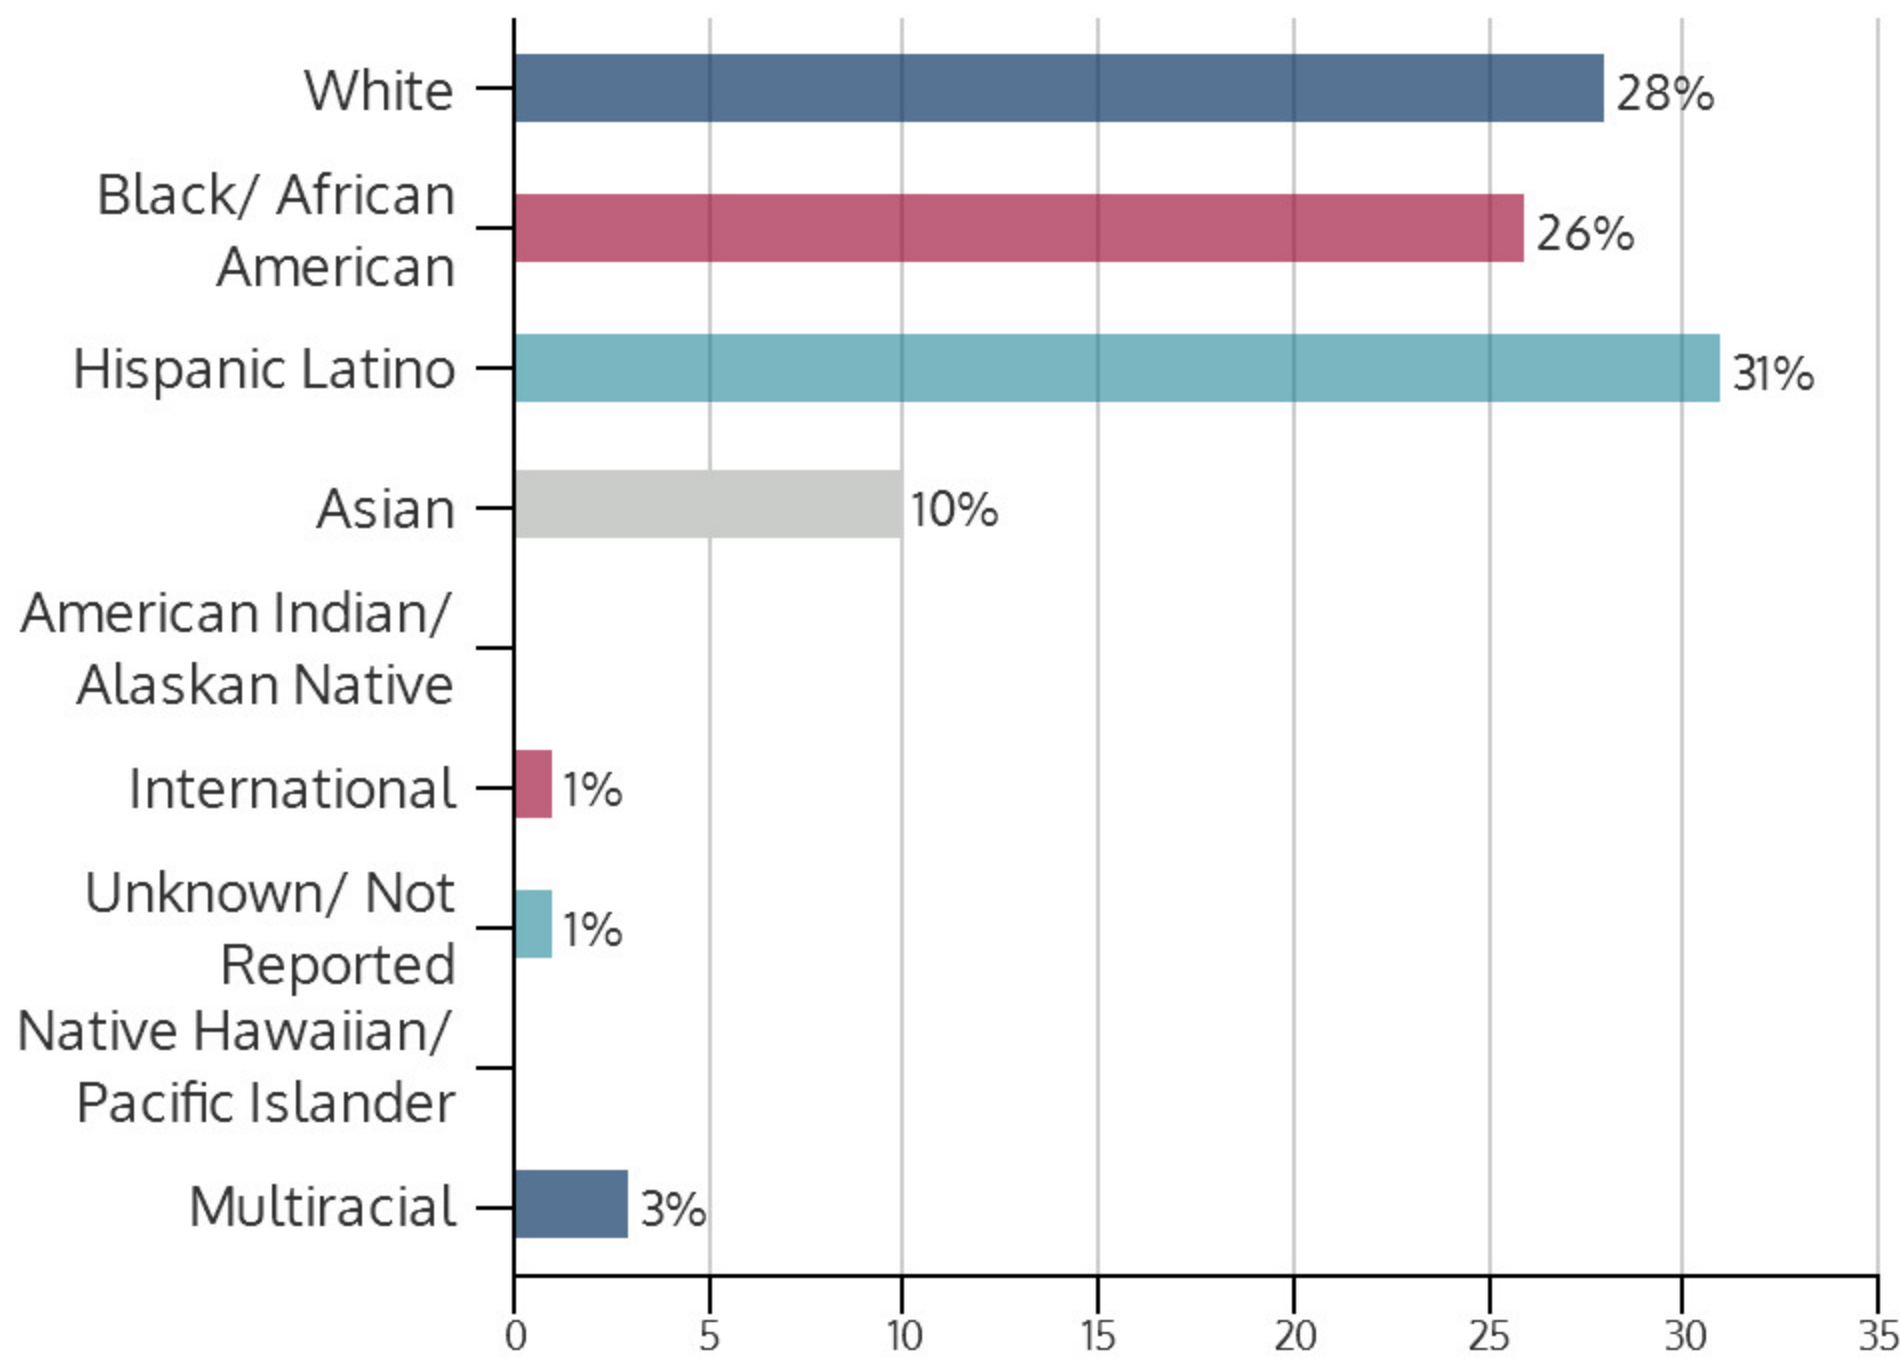

SOUTHEAST CAMPUS 2016SP

SPRING 2016 HEADCOUNT: 10,746 STUDENTS

STUDENT DEMOGRAPHICS

ETHNICITY

GENDER

AGE GROUP

COURSE ENROLLMENTS

SPRING 2016 COURSE ENROLLMENT: 29,112