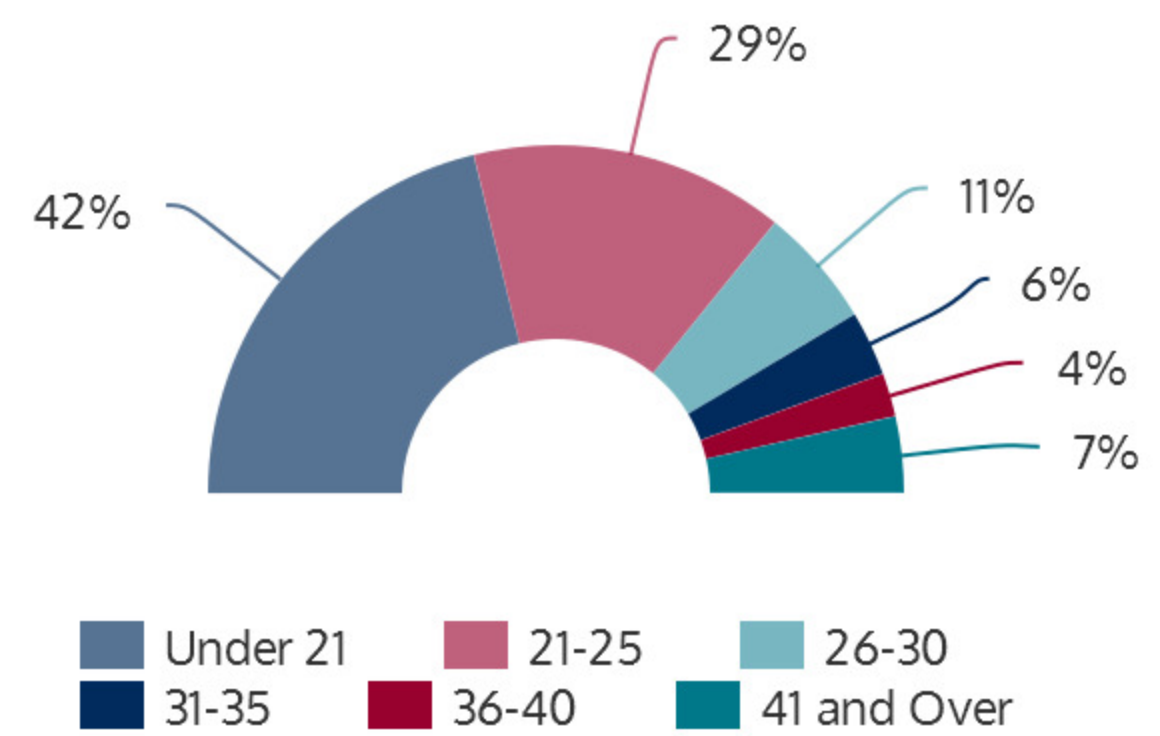

SOUTHEAST CAMPUS 2016SP

SPRING 2016 HEADCOUNT: 10,746 STUDENTS

STUDENT DEMOGRAPHICS

ETHNICITY

GENDER

AGE GROUP

COURSE ENROLLMENTS

SPRING 2016 COURSE ENROLLMENT: 29,112