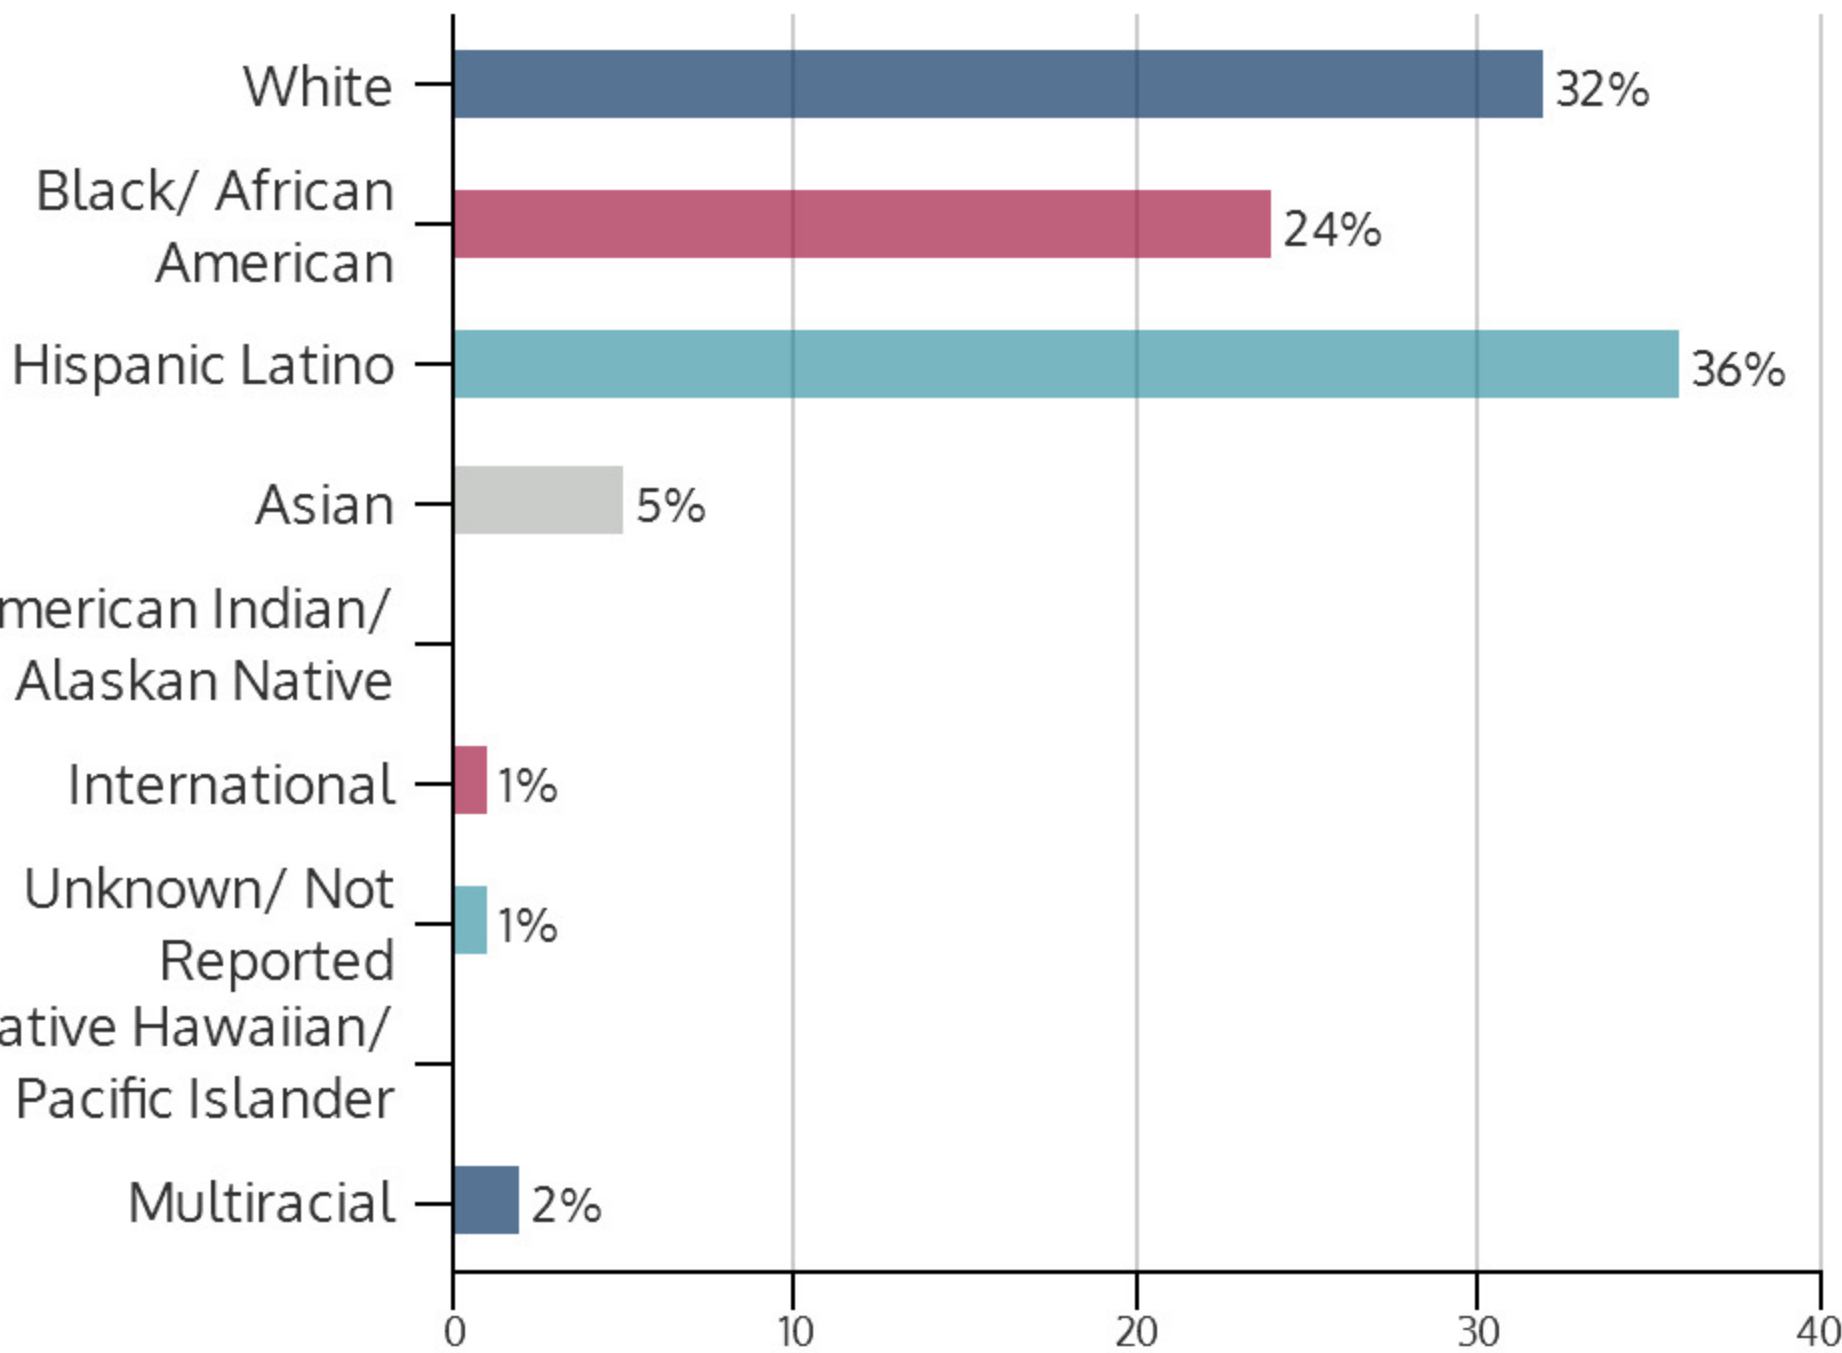

SOUTH CAMPUS 2016SP

SPRING 2016 HEADCOUNT: 7,429 STUDENTS

STUDENT DEMOGRAPHICS

ETHNICITY

GENDER

AGE GROUP

COURSE ENROLLMENTS

SPRING 2016 COURSE ENROLLMENT: 18,166