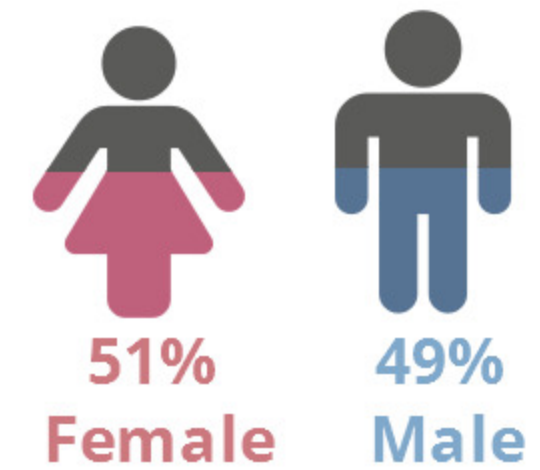

SOUTH CAMPUS 2016SP

SPRING 2016 HEADCOUNT: 7,429 STUDENTS

STUDENT DEMOGRAPHICS

ETHNICITY

GENDER

AGE GROUP

COURSE ENROLLMENTS

SPRING 2016 COURSE ENROLLMENT: 18,166