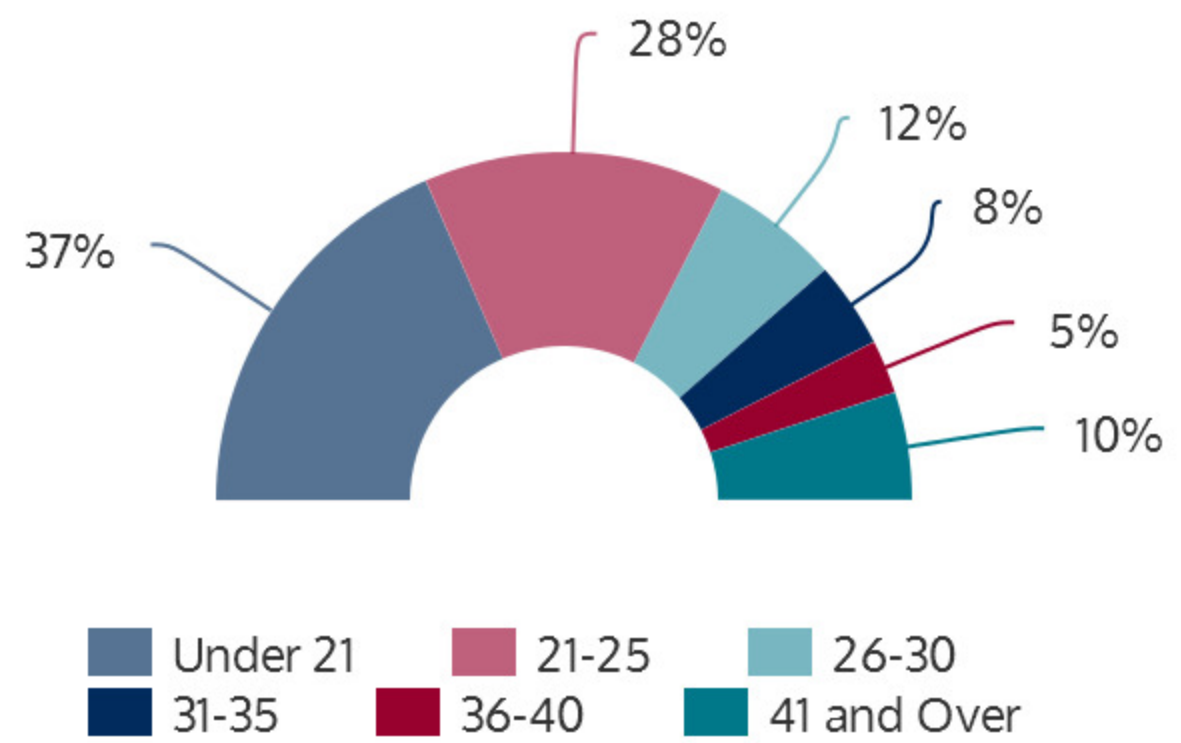

SOUTH CAMPUS 2016SP

SPRING 2016 HEADCOUNT: 7,429 STUDENTS

STUDENT DEMOGRAPHICS

ETHNICITY

GENDER

AGE GROUP

COURSE ENROLLMENTS

SPRING 2016 COURSE ENROLLMENT: 18,166