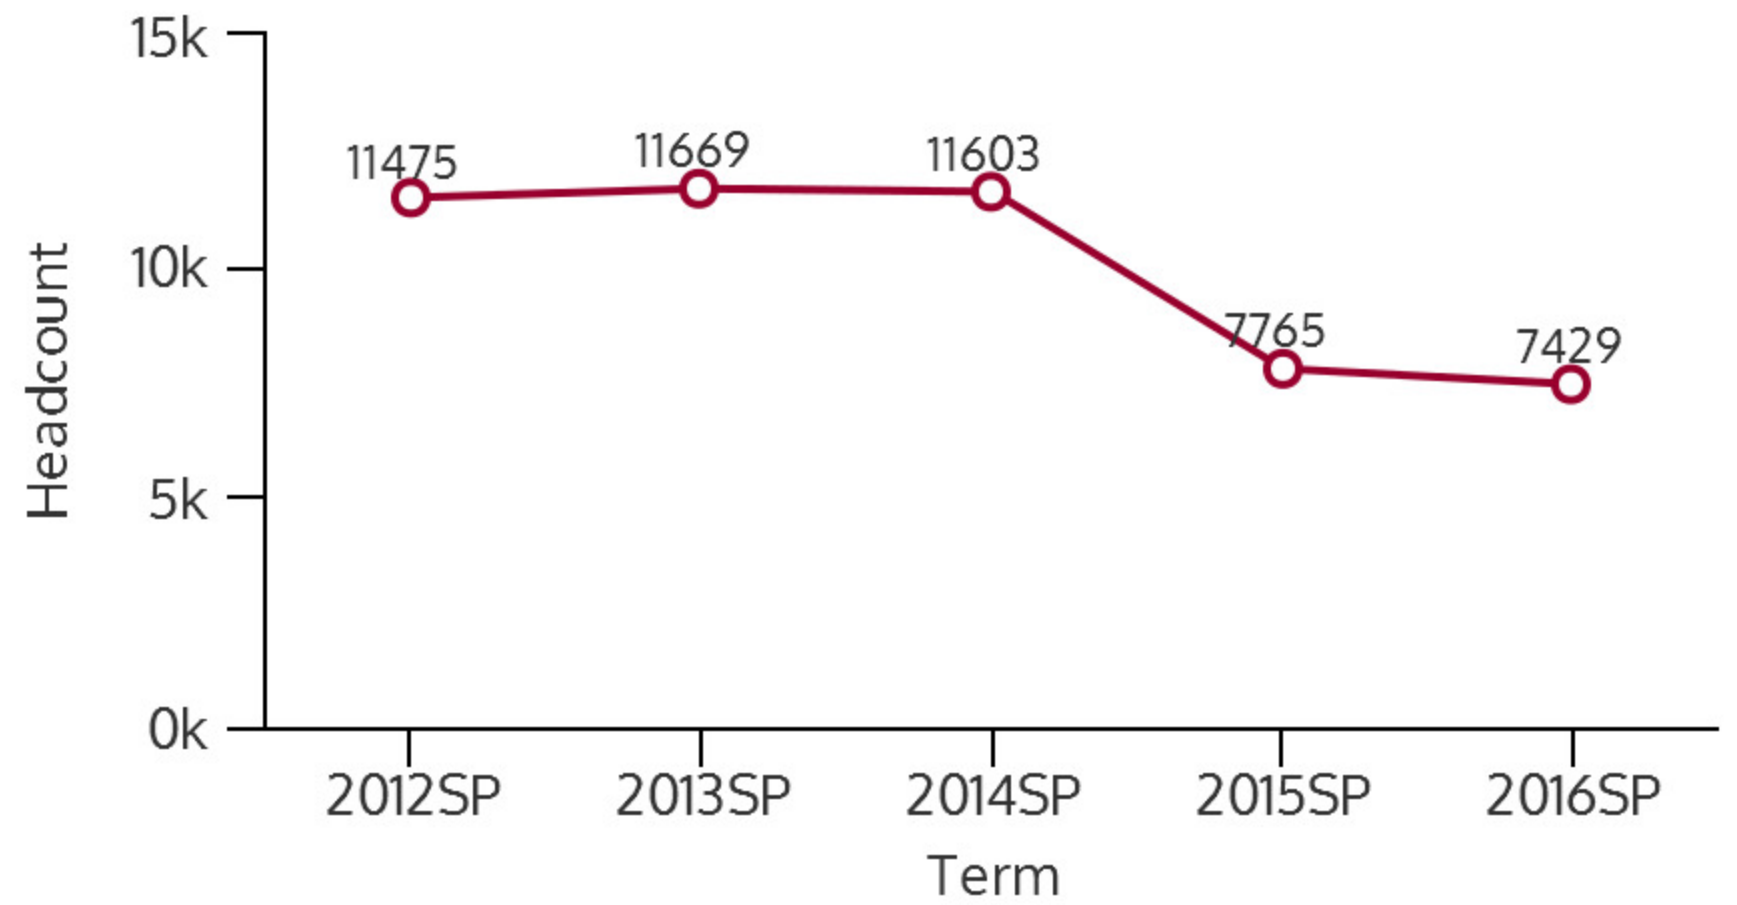

SOUTH CAMPUS 2016SP

SPRING 2016 HEADCOUNT: 7,429 STUDENTS

STUDENT DEMOGRAPHICS

ETHNICITY

GENDER

AGE GROUP

COURSE ENROLLMENTS

SPRING 2016 COURSE ENROLLMENT: 18,166

Source: ST Student Enrollment Data (Census Day) - NSOR excluded