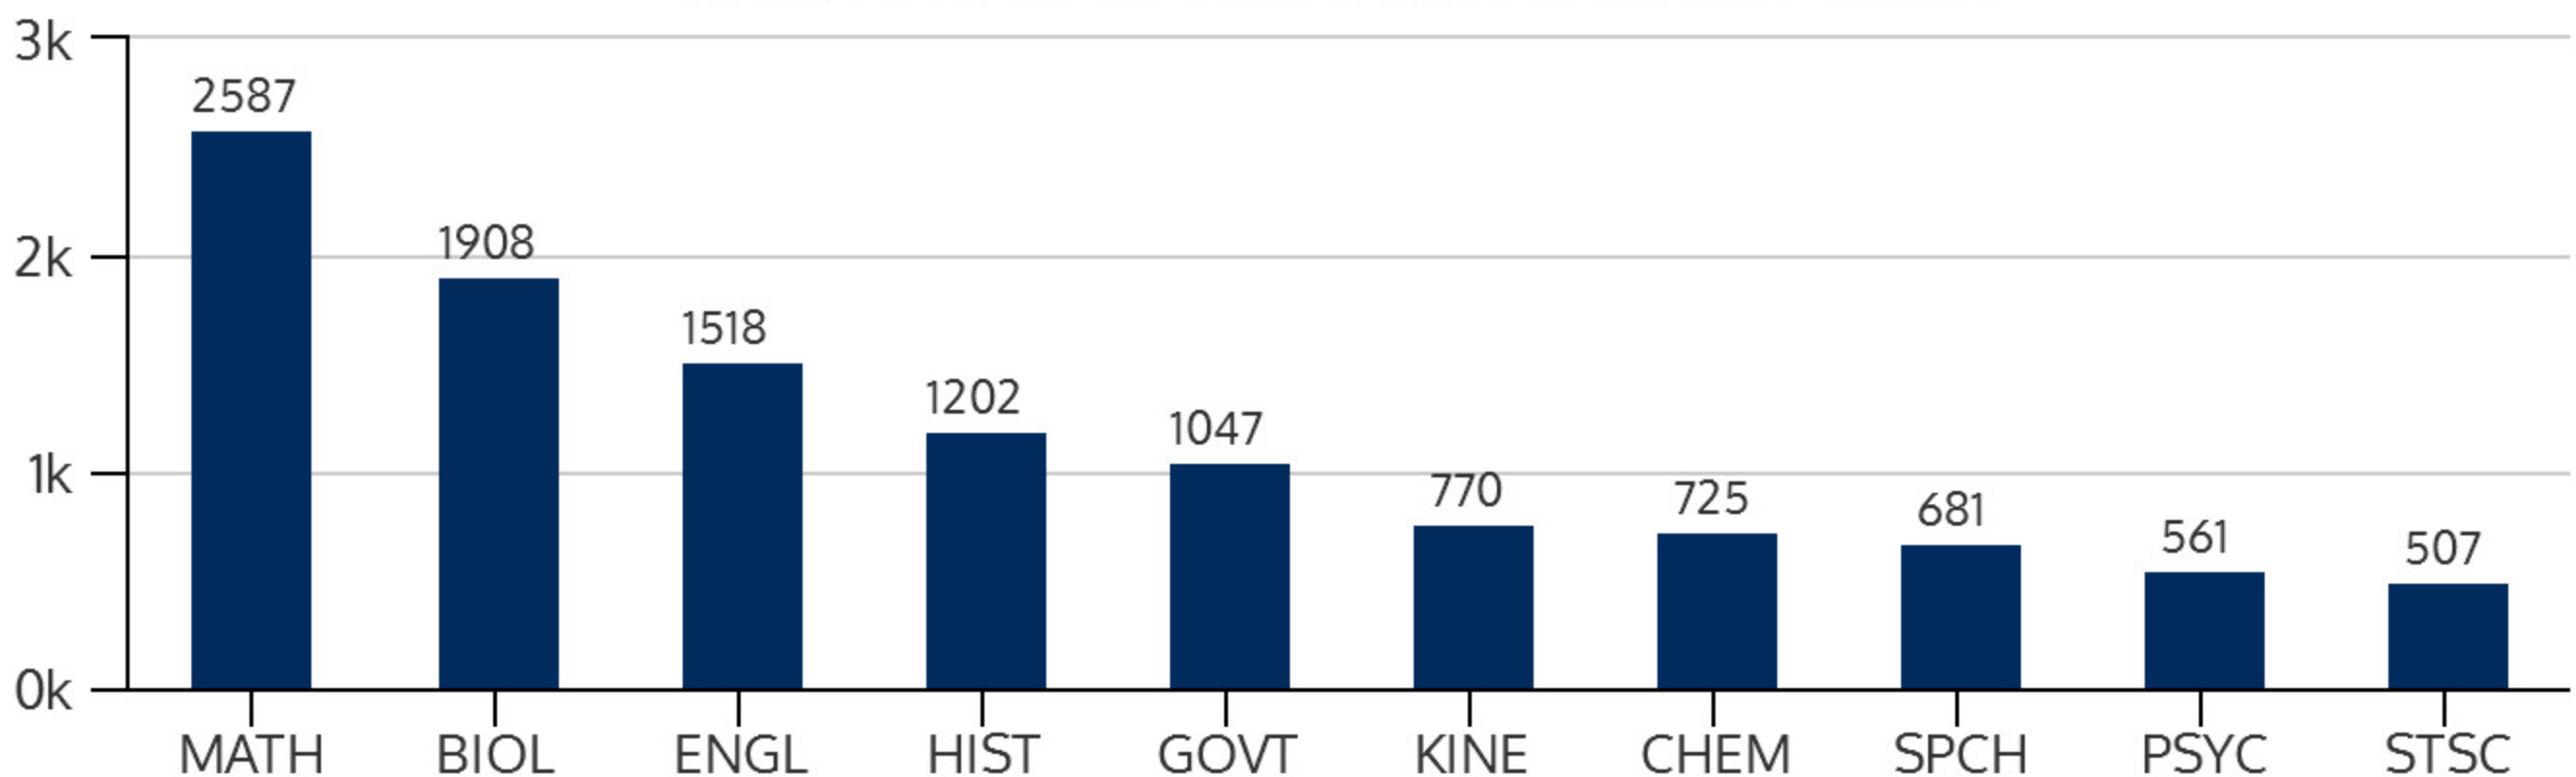

SOUTH CAMPUS 2016SP

SPRING 2016 HEADCOUNT: 7,429 STUDENTS

STUDENT DEMOGRAPHICS

ETHNICITY

GENDER

AGE GROUP

COURSE ENROLLMENTS

SPRING 2016 COURSE ENROLLMENT: 18,166

Source: ST Student Enrollment Data (Census Day) - NSOR excluded