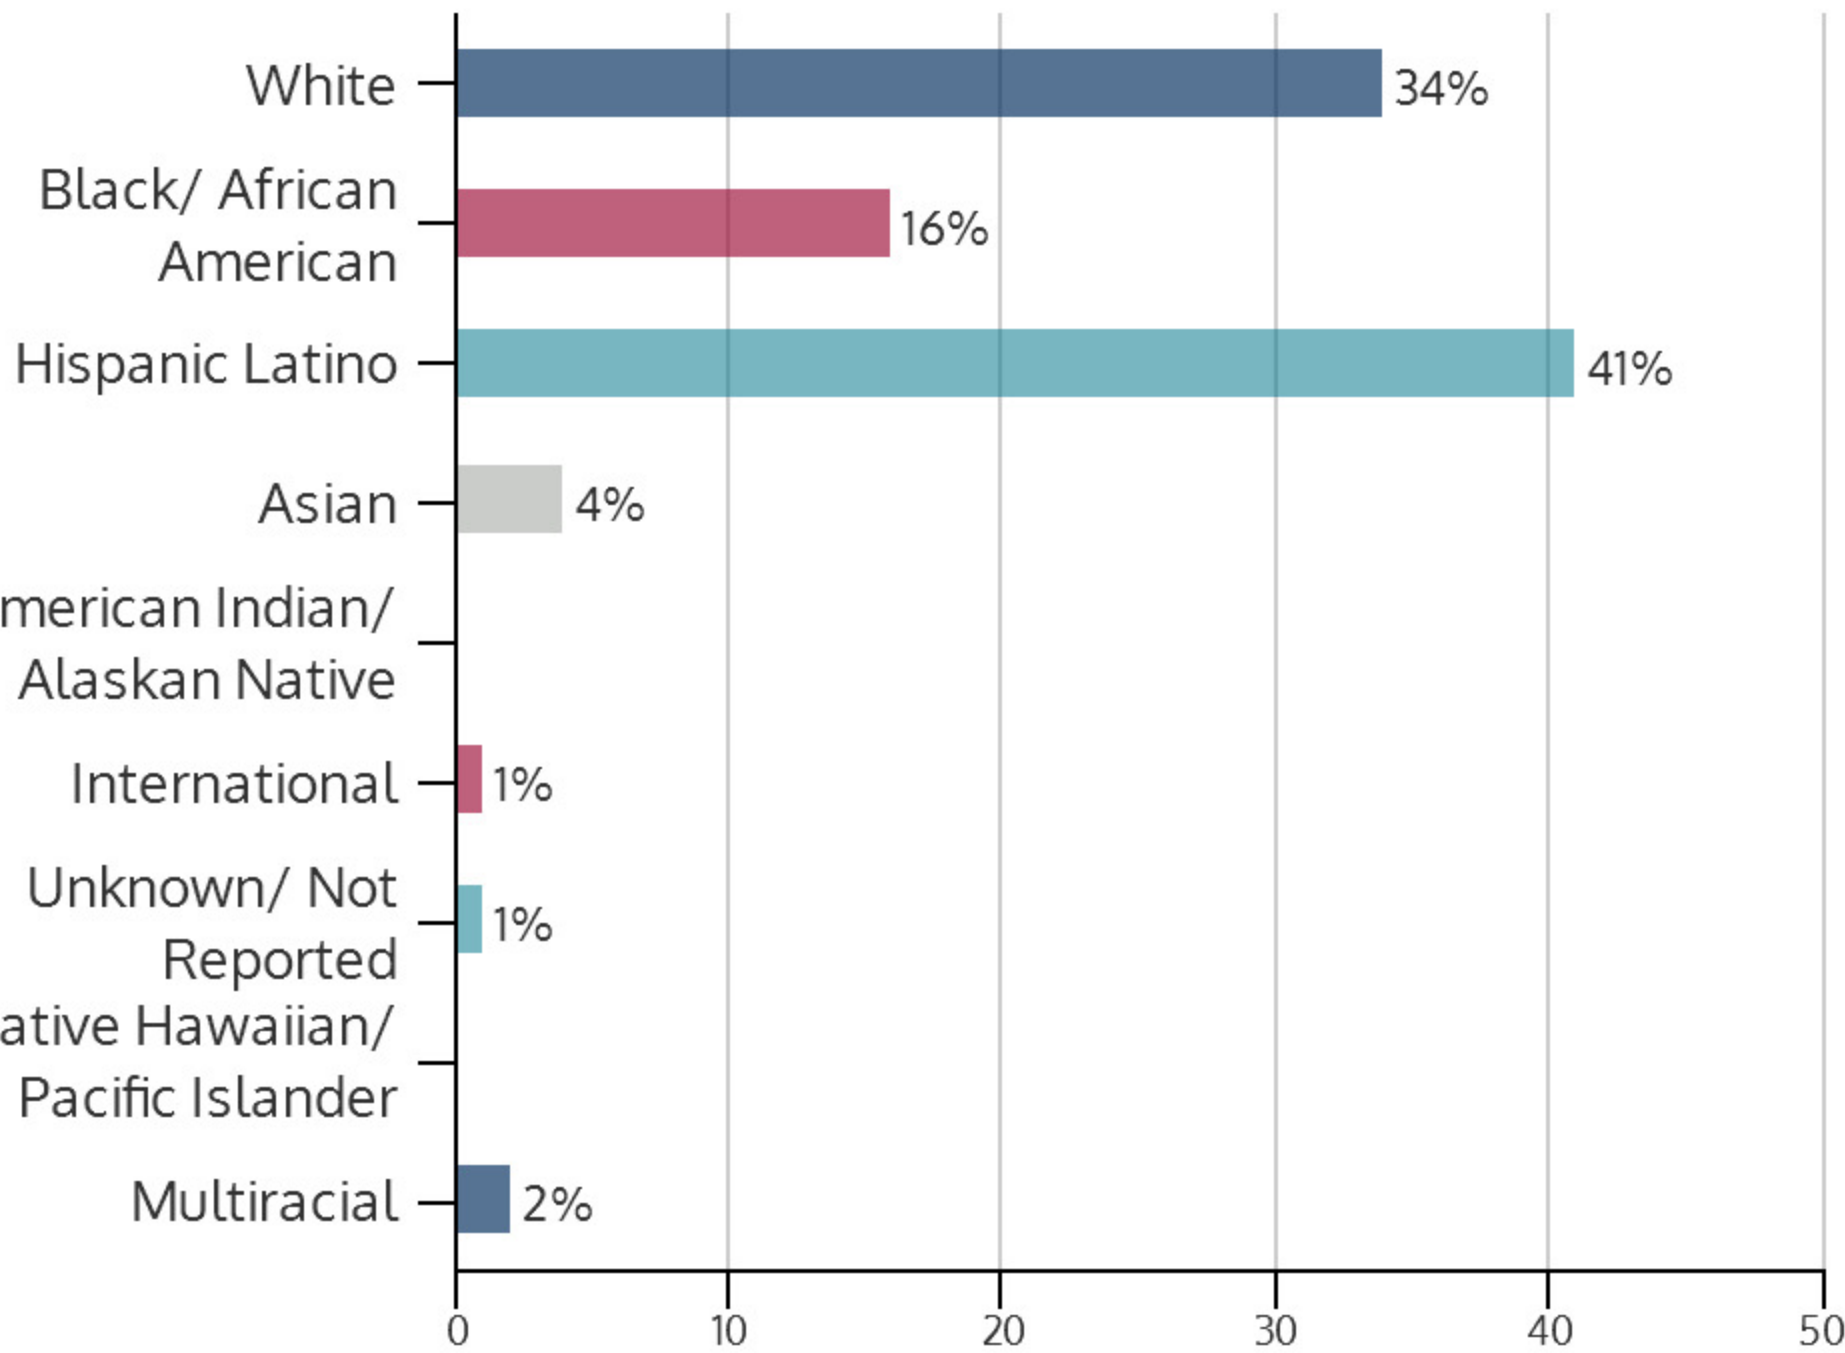

TRINITY RIVER CAMPUS 2016SP

SPRING 2016 HEADCOUNT: 7,198 STUDENTS

STUDENT DEMOGRAPHICS

ETHNICITY

GENDER

AGE GROUP

COURSE ENROLLMENTS

SPRING 2016 COURSE ENROLLMENT: 17,490