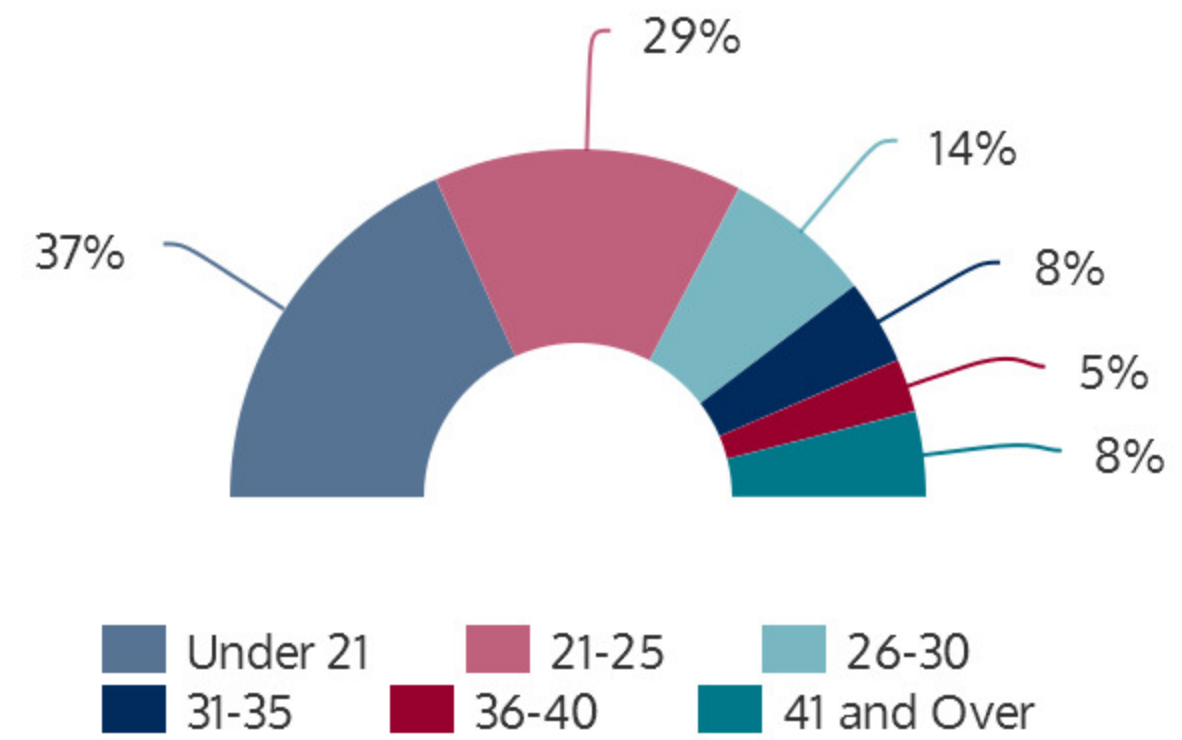

TRINITY RIVER CAMPUS 2016SP

SPRING 2016 HEADCOUNT: 7,198 STUDENTS

STUDENT DEMOGRAPHICS

ETHNICITY

GENDER

AGE GROUP

COURSE ENROLLMENTS

SPRING 2016 COURSE ENROLLMENT: 17,490