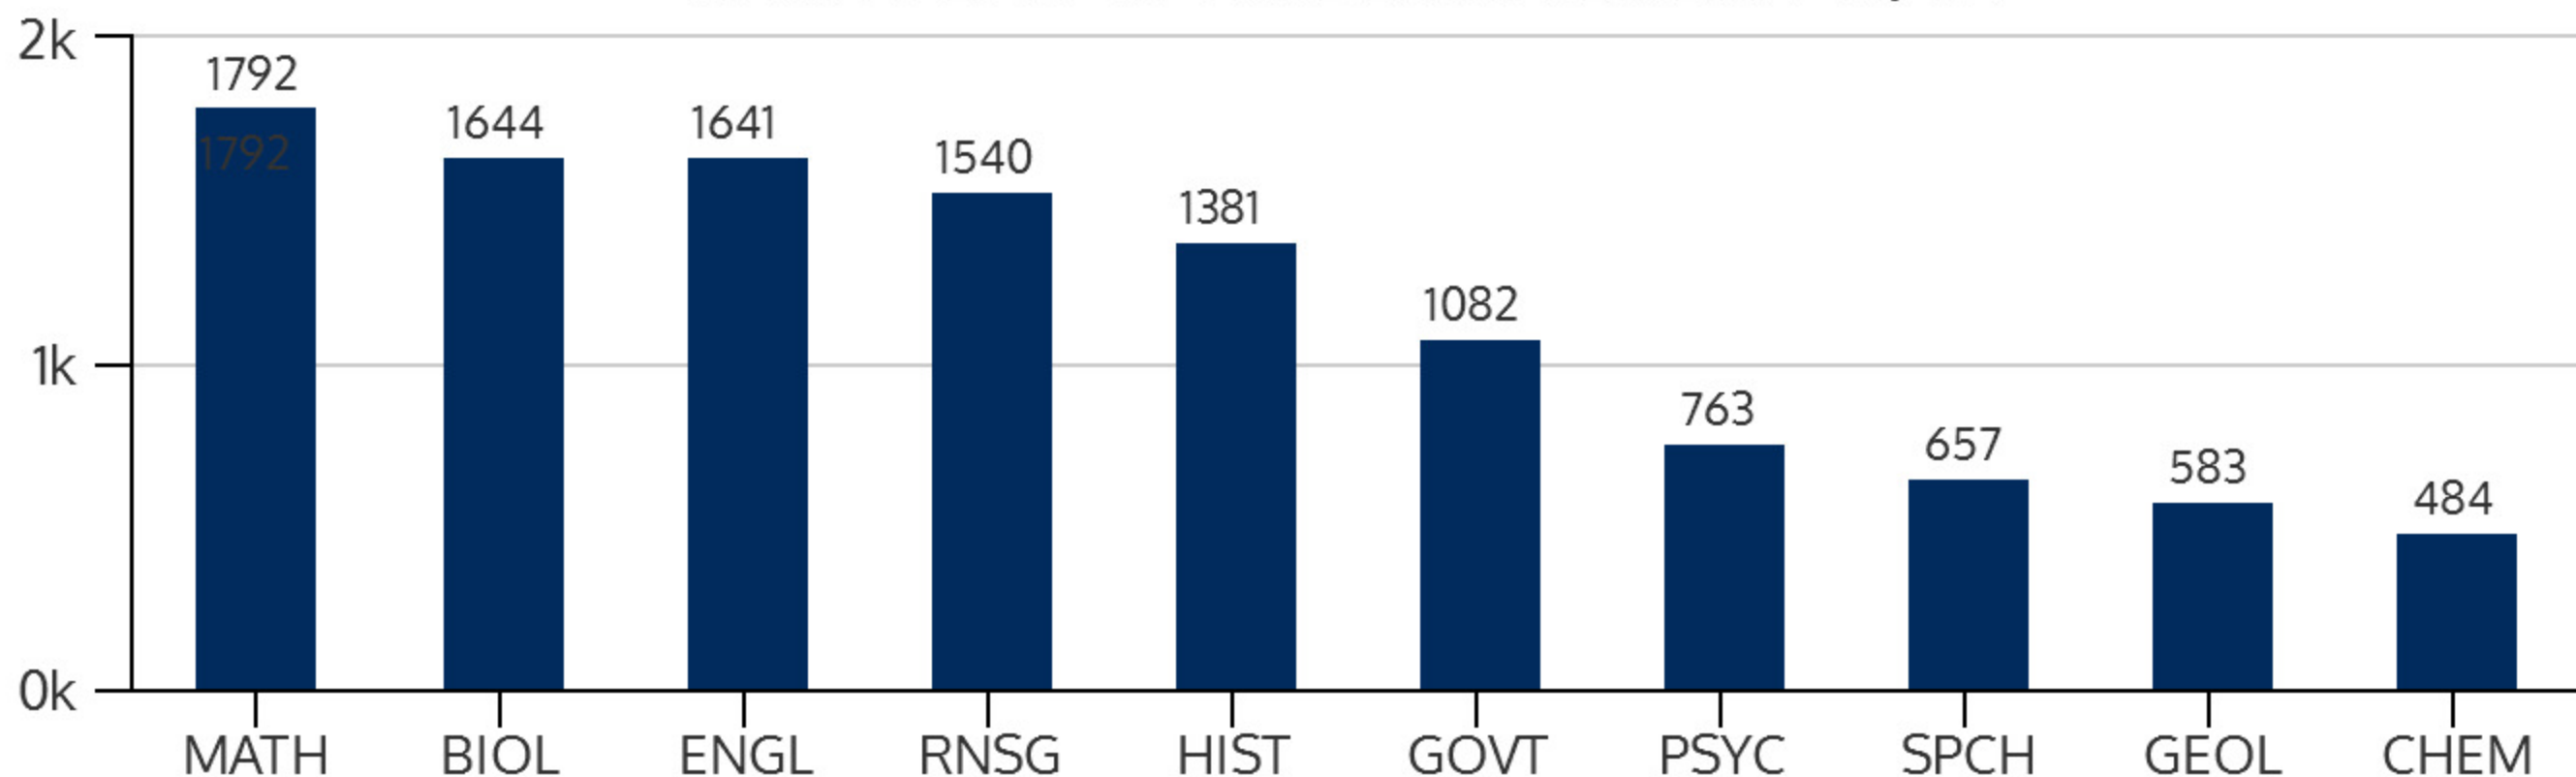

TRINITY RIVER CAMPUS 2016SP

SPRING 2016 HEADCOUNT: 7,198 STUDENTS

STUDENT DEMOGRAPHICS

ETHNICITY

GENDER

AGE GROUP

COURSE ENROLLMENTS

SPRING 2016 COURSE ENROLLMENT: 17,490

Source: ST Student Enrollment Data (Census Day) - NSOR excluded