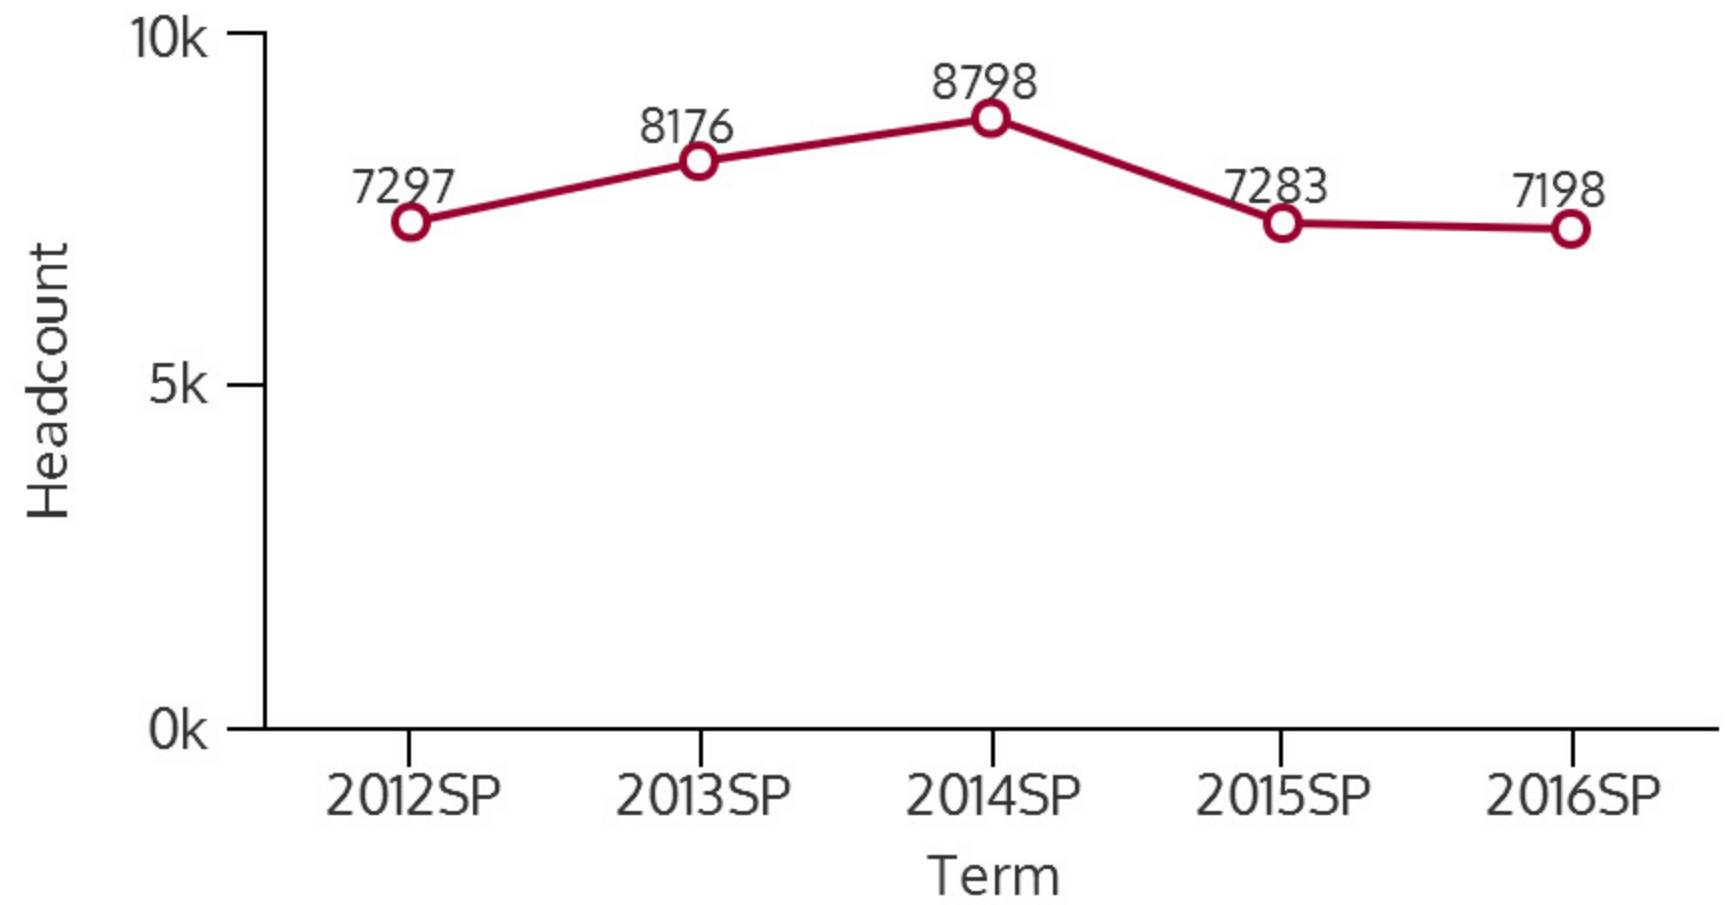

TRINITY RIVER CAMPUS 2016SP

SPRING 2016 HEADCOUNT: 7,198 STUDENTS

STUDENT DEMOGRAPHICS

ETHNICITY

GENDER

AGE GROUP

COURSE ENROLLMENTS

SPRING 2016 COURSE ENROLLMENT: 17,490

Source: ST Student Enrollment Data (Census Day) - NSOR excluded