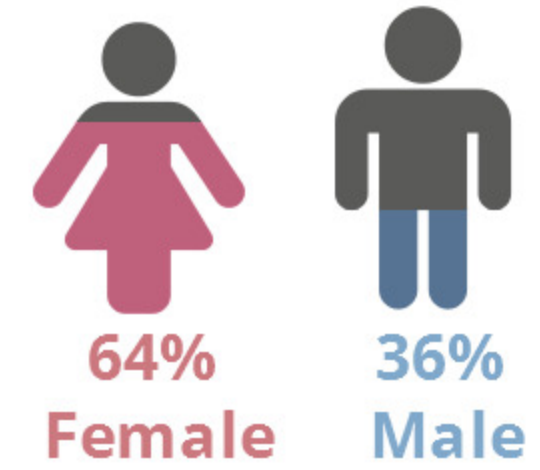

TRINITY RIVER CAMPUS 2016SP

SPRING 2016 HEADCOUNT: 7,198 STUDENTS

STUDENT DEMOGRAPHICS

ETHNICITY

GENDER

AGE GROUP

COURSE ENROLLMENTS

SPRING 2016 COURSE ENROLLMENT: 17,490