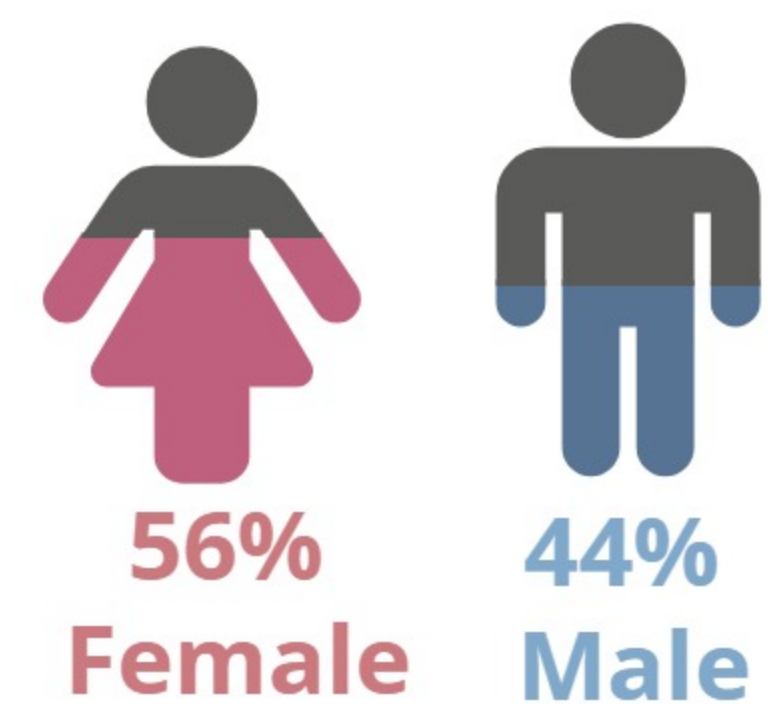

NORTHEAST CAMPUS 2017Q1

2017Q1 HEADCOUNT: 1,977 STUDENTS

CIE STUDENT DEMOGRAPHICS

ETHNICITY

GENDER

AGE GROUP

CIE COURSE ENROLLMENTS

2017Q1 TOTAL COURSE ENROLLMENT: 3,145

Source: ST Student Enrollment Data (End of Term) - Courses with zero contact hours excluded