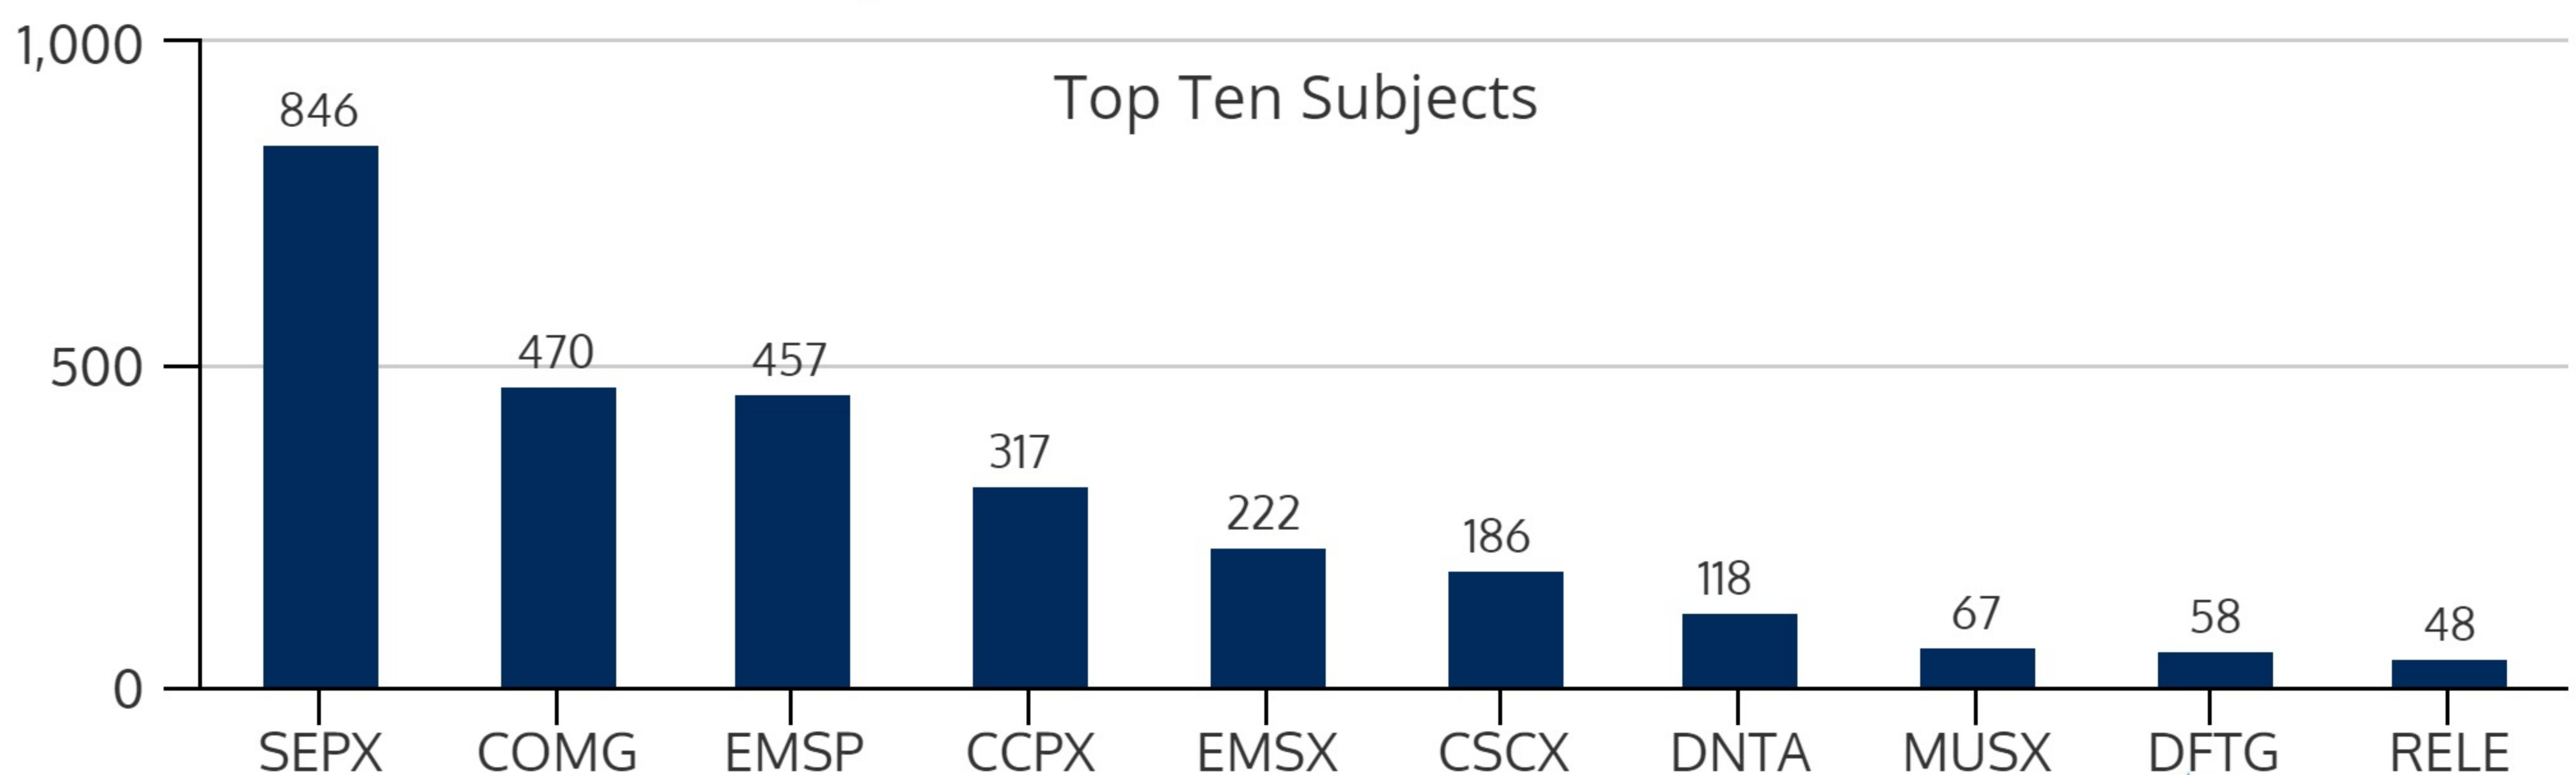

NORTHEAST CAMPUS 2017Q1

2017Q1 HEADCOUNT: 1,977 STUDENTS

CIE STUDENT DEMOGRAPHICS

ETHNICITY

GENDER

AGE GROUP

CIE COURSE ENROLLMENTS

2017Q1 TOTAL COURSE ENROLLMENT: 3,145

Source: ST Student Enrollment Data (End of Term) - Courses with zero contact hours excluded