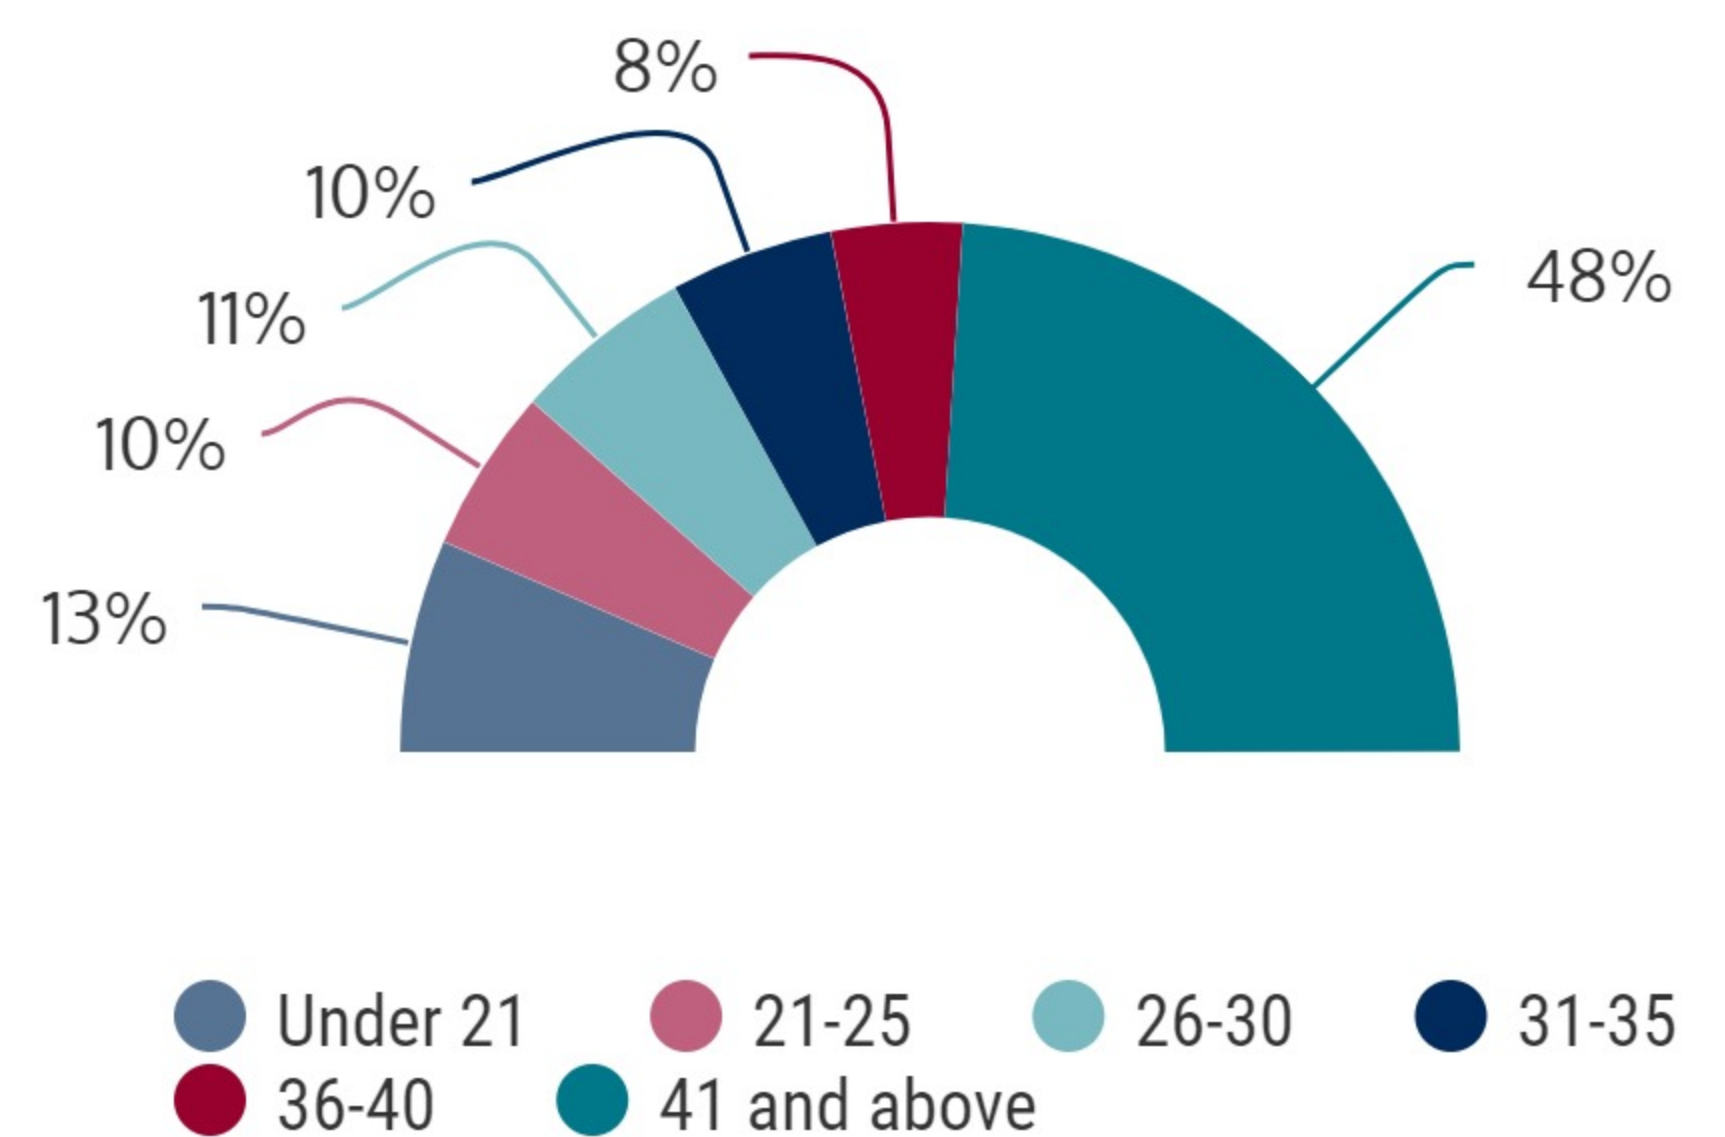

NORTHEAST CAMPUS 2017Q1

2017Q1 HEADCOUNT: 1,977 STUDENTS

CIE STUDENT DEMOGRAPHICS

ETHNICITY

GENDER

AGE GROUP

CIE COURSE ENROLLMENTS

2017Q1 TOTAL COURSE ENROLLMENT: 3,145

Source: ST Student Enrollment Data (End of Term) - Courses with zero contact hours excluded