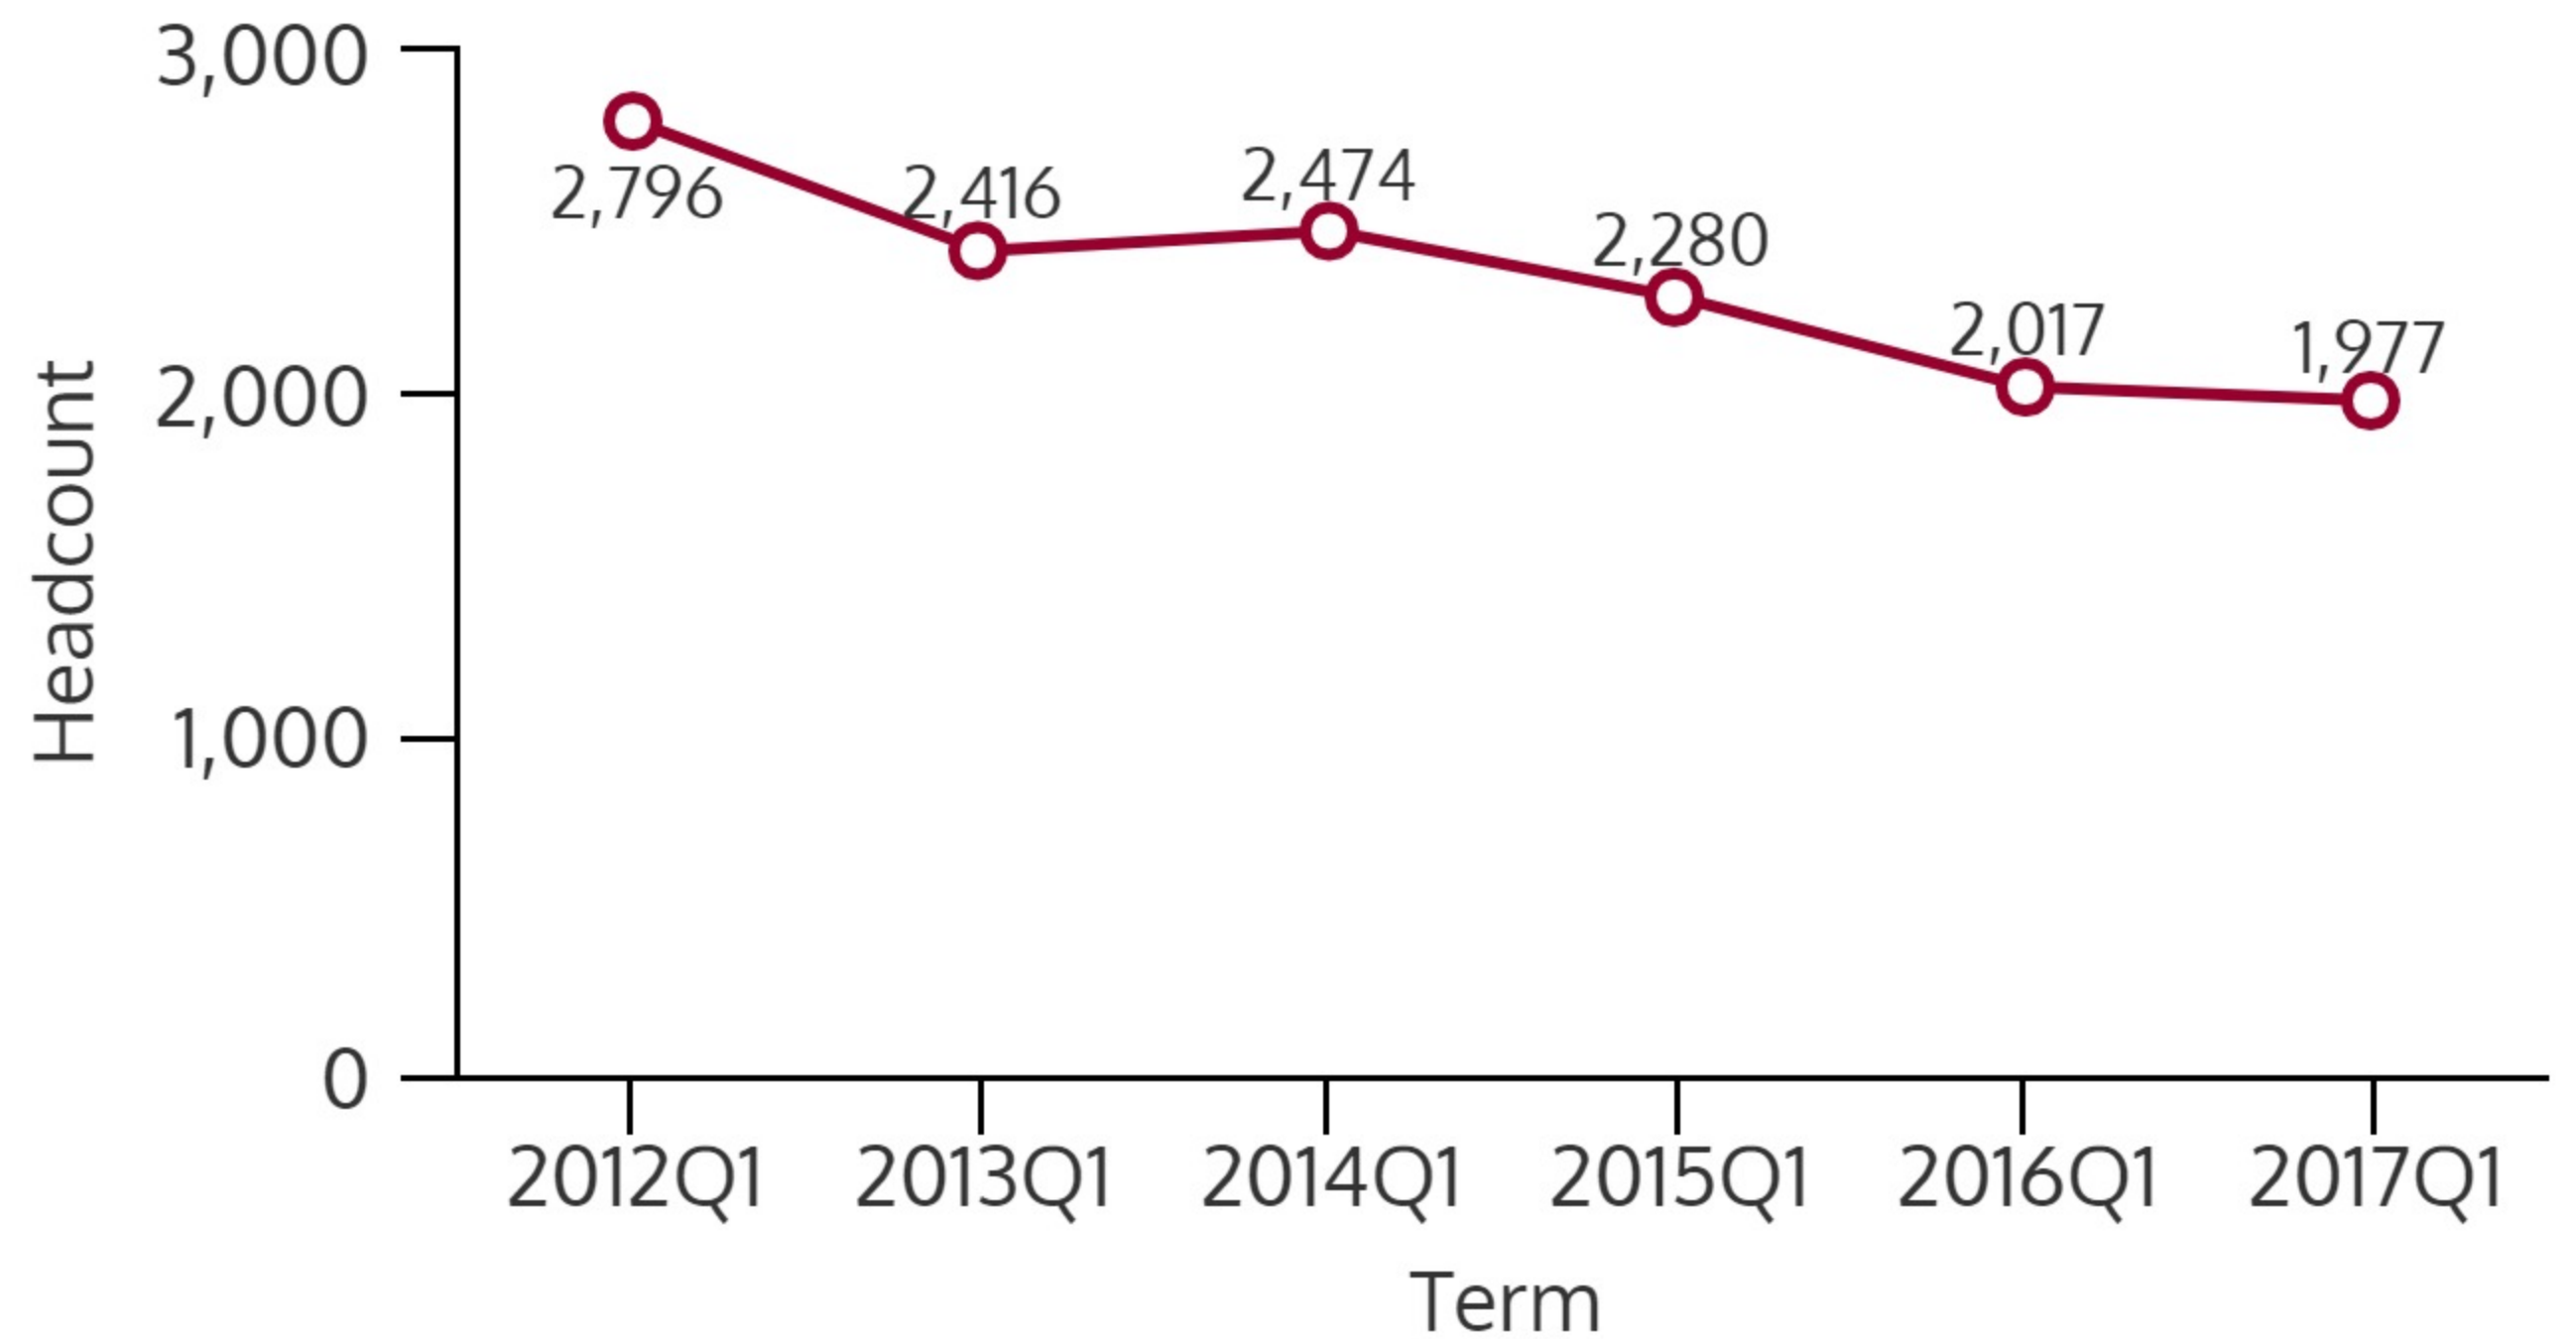

NORTHEAST CAMPUS 2017Q1

2017Q1 HEADCOUNT: 1,977 STUDENTS

CIE STUDENT DEMOGRAPHICS

ETHNICITY

GENDER

AGE GROUP

CIE COURSE ENROLLMENTS

2017Q1 TOTAL COURSE ENROLLMENT: 3,145

Source: ST Student Enrollment Data (End of Term) - Courses with zero contact hours excluded