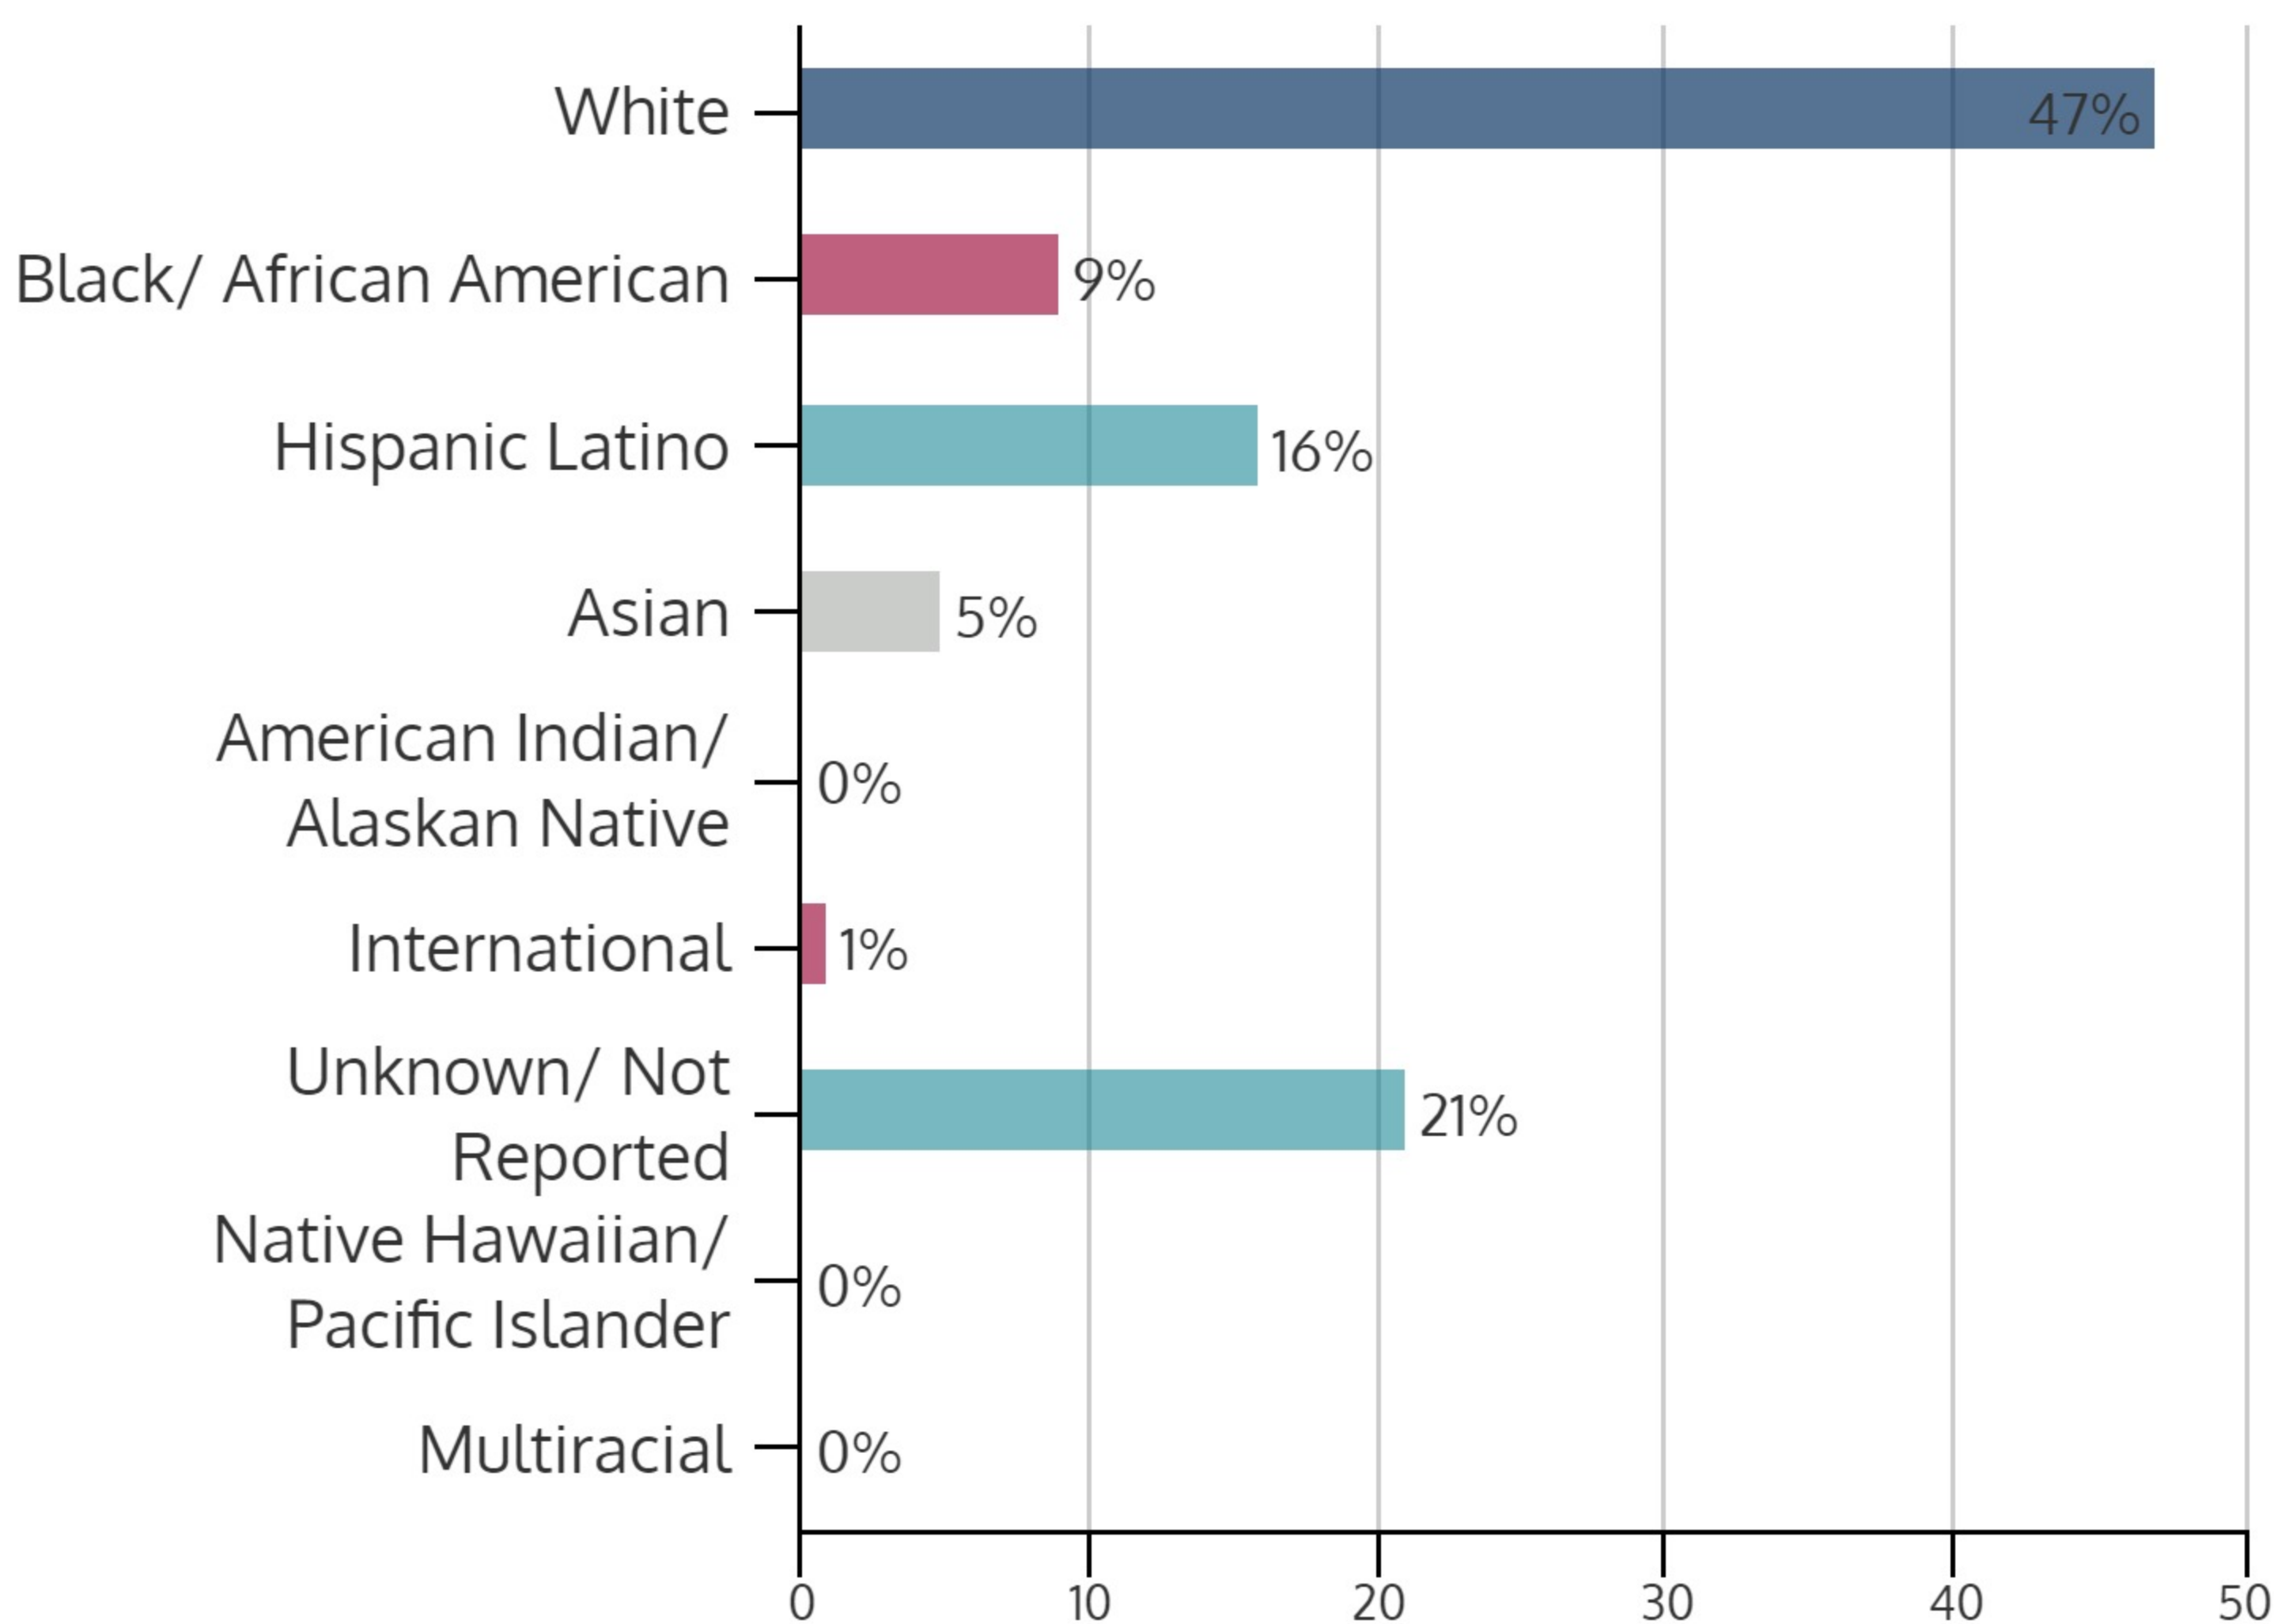

NORTHEAST CAMPUS 2017Q1

2017Q1 HEADCOUNT: 1,977 STUDENTS

CIE STUDENT DEMOGRAPHICS

ETHNICITY

GENDER

AGE GROUP

CIE COURSE ENROLLMENTS

2017Q1 TOTAL COURSE ENROLLMENT: 3,145

Source: ST Student Enrollment Data (End of Term) - Courses with zero contact hours excluded