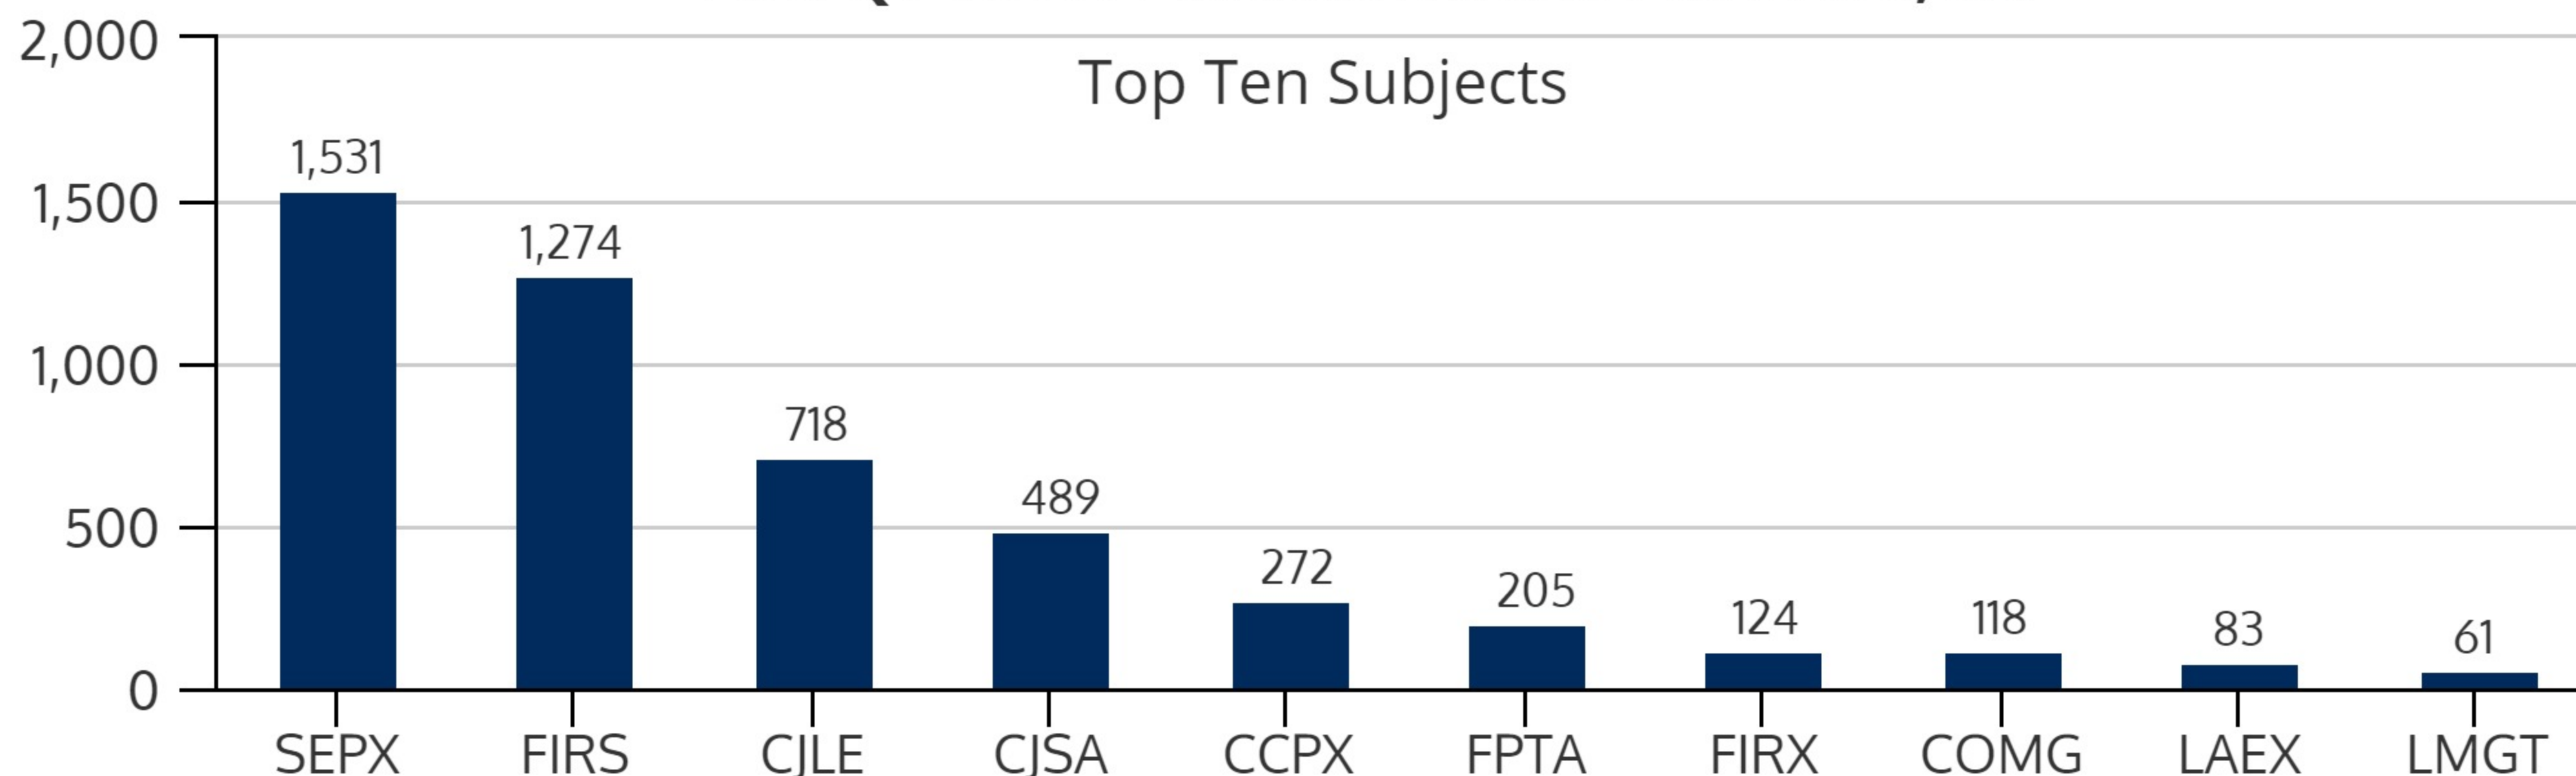

NORTHWEST CAMPUS 2017Q1

2017Q1 HEADCOUNT: 3,146 STUDENTS

CIE STUDENT DEMOGRAPHICS

ETHNICITY

GENDER

AGE GROUP

CIE COURSE ENROLLMENTS

2017Q1 TOTAL COURSE ENROLLMENT: 5,199

Source: ST Student Enrollment Data (End of Term) - Courses with zero contact hours were excluded
Corporate solution courses were excluded from all NW counts in this report