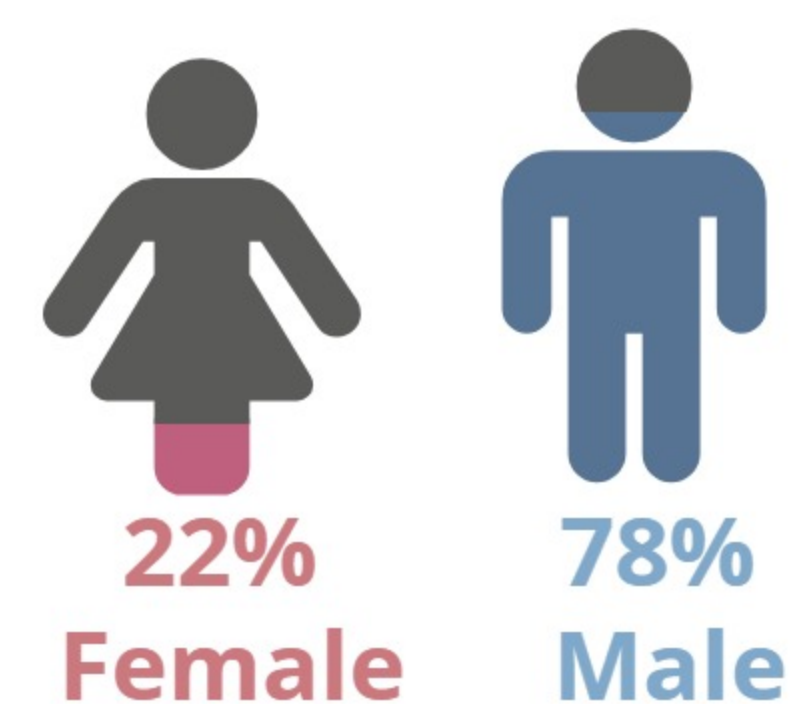

NORTHWEST CAMPUS 2017Q1

2017Q1 HEADCOUNT: 3,146 STUDENTS

CIE STUDENT DEMOGRAPHICS

ETHNICITY

GENDER

AGE GROUP

CIE COURSE ENROLLMENTS

2017Q1 TOTAL COURSE ENROLLMENT: 5,199