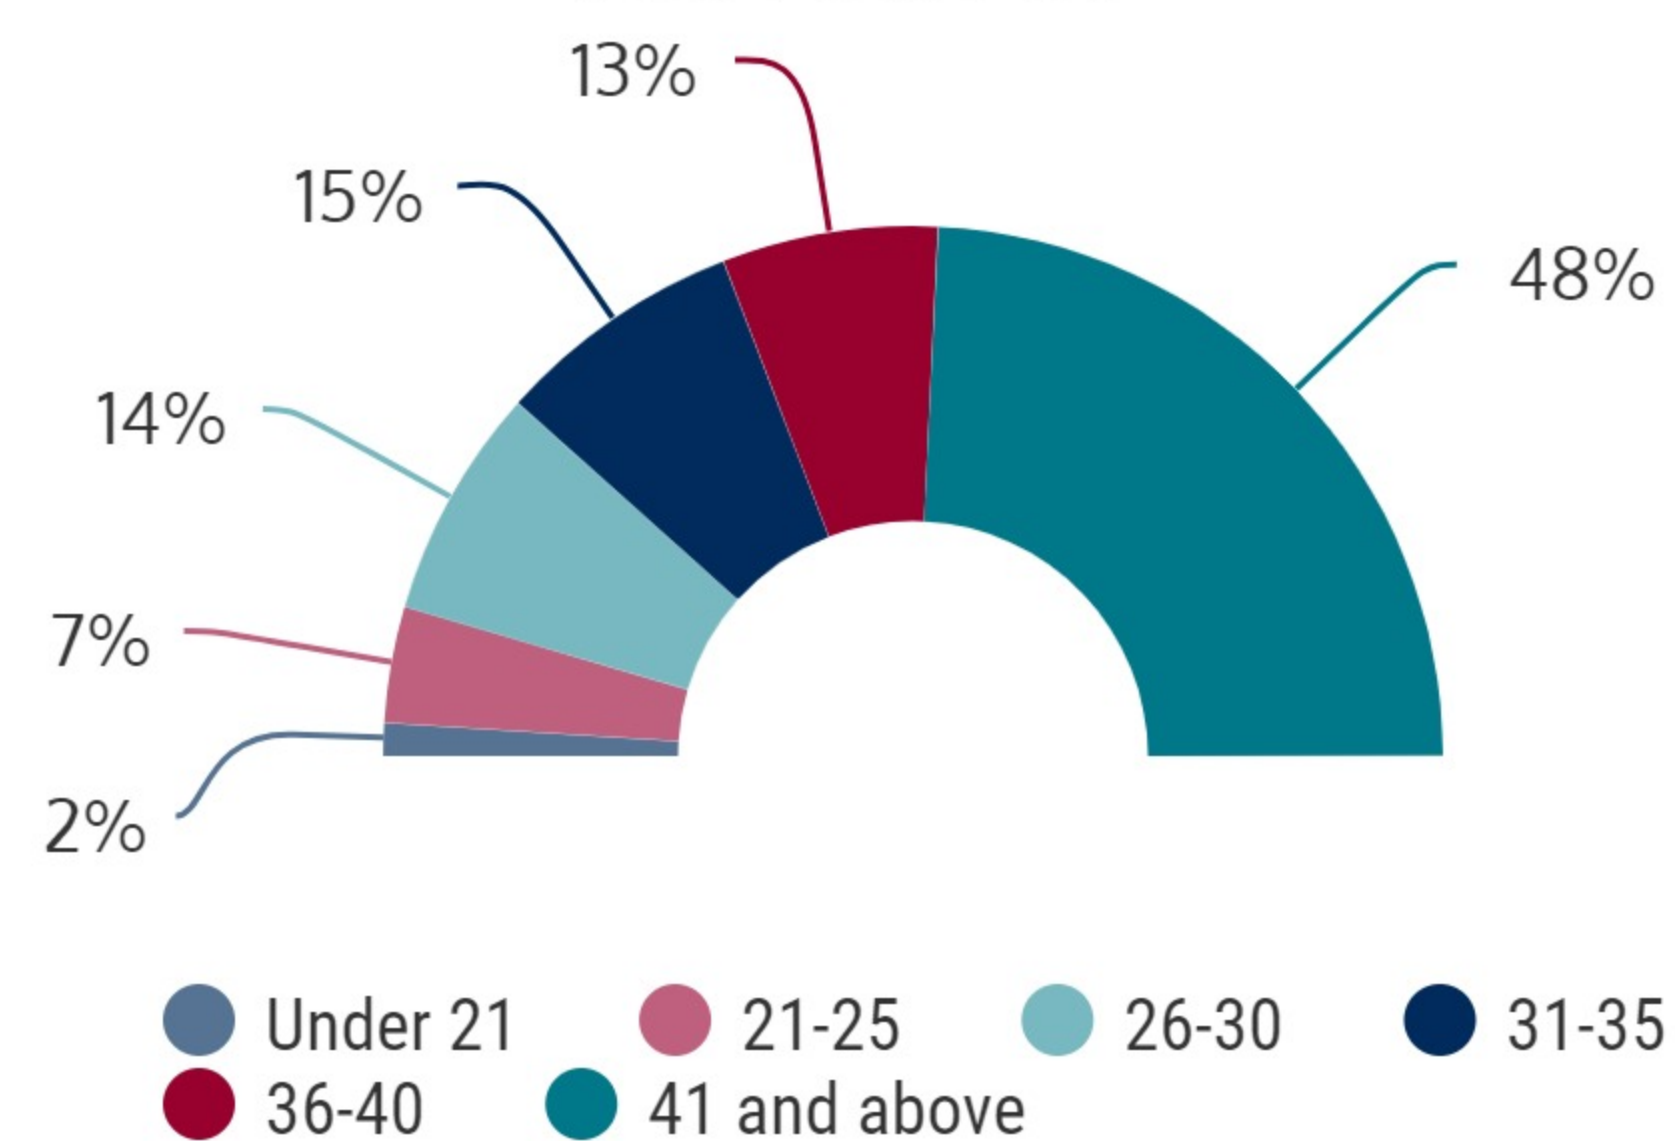

NORTHWEST CAMPUS 2017Q1

2017Q1 HEADCOUNT: 3,146 STUDENTS

CIE STUDENT DEMOGRAPHICS

ETHNICITY

GENDER

AGE GROUP

CIE COURSE ENROLLMENTS

2017Q1 TOTAL COURSE ENROLLMENT: 5,199

Source: ST Student Enrollment Data (End of Term) - Courses with zero contact hours were excluded
Corporate solution courses were excluded from all NW counts in this report