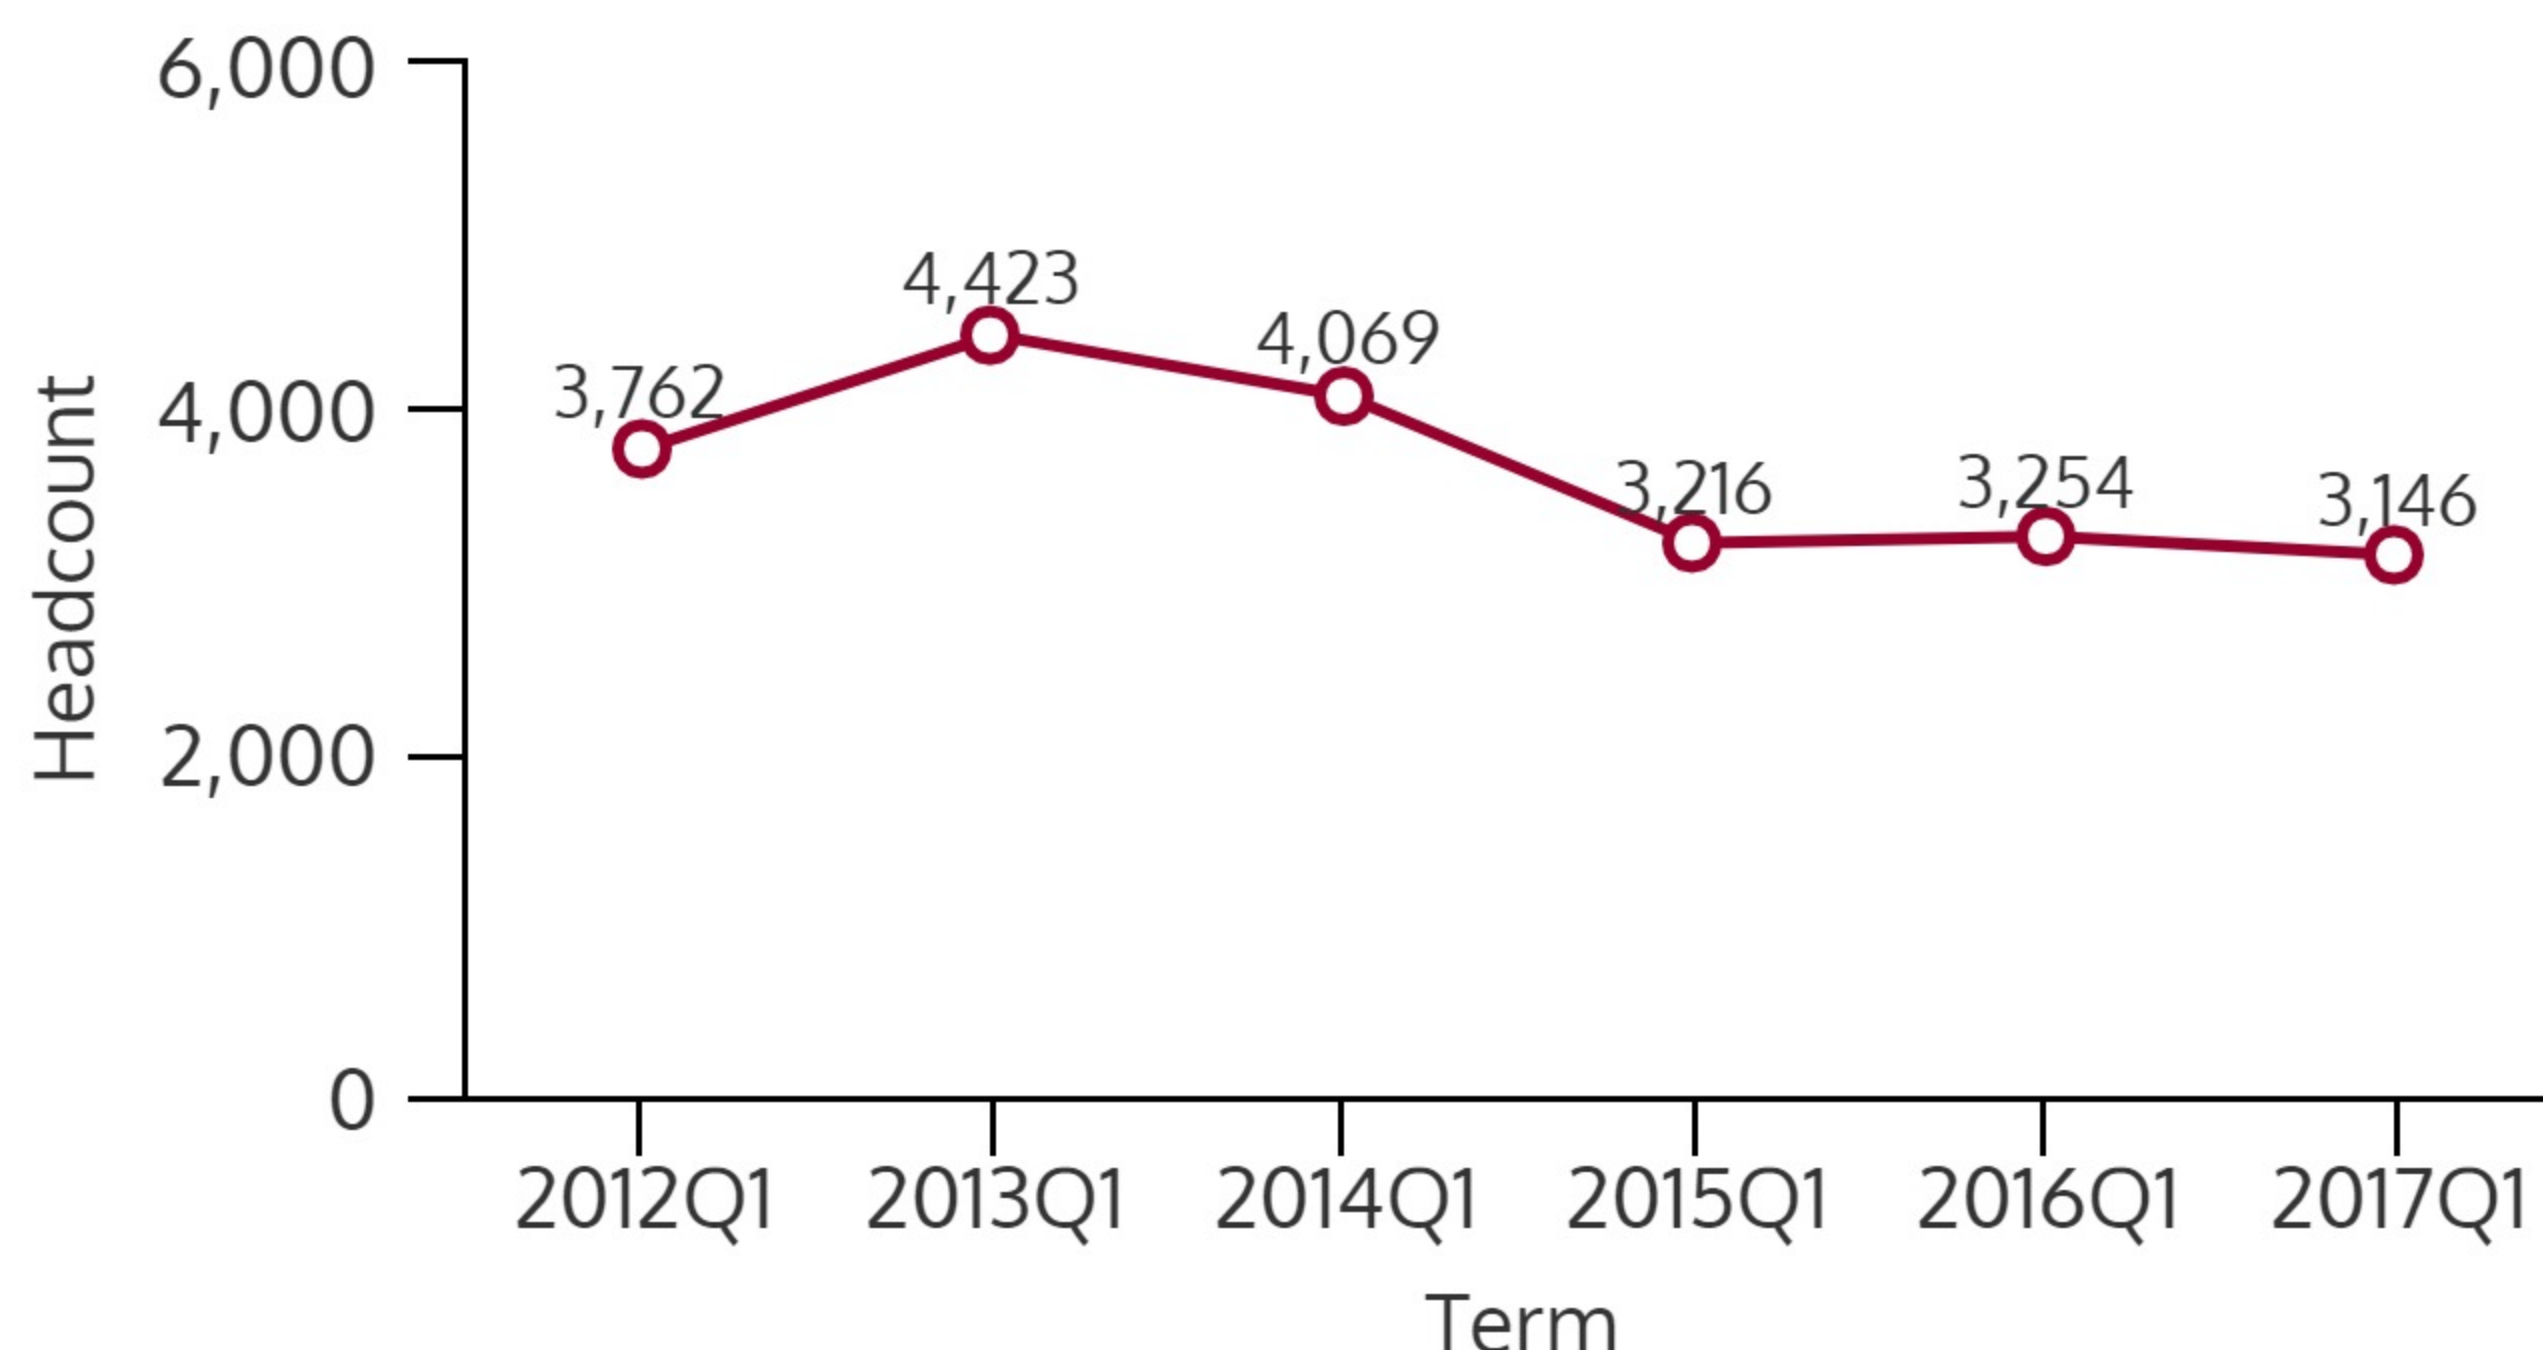

NORTHWEST CAMPUS 2017Q1

2017Q1 HEADCOUNT: 3,146 STUDENTS

CIE STUDENT DEMOGRAPHICS

ETHNICITY

GENDER

AGE GROUP

CIE COURSE ENROLLMENTS

2017Q1 TOTAL COURSE ENROLLMENT: 5,199

Source: ST Student Enrollment Data (End of Term) - Courses with zero contact hours were excluded
Corporate solution courses were excluded from all NW counts in this report