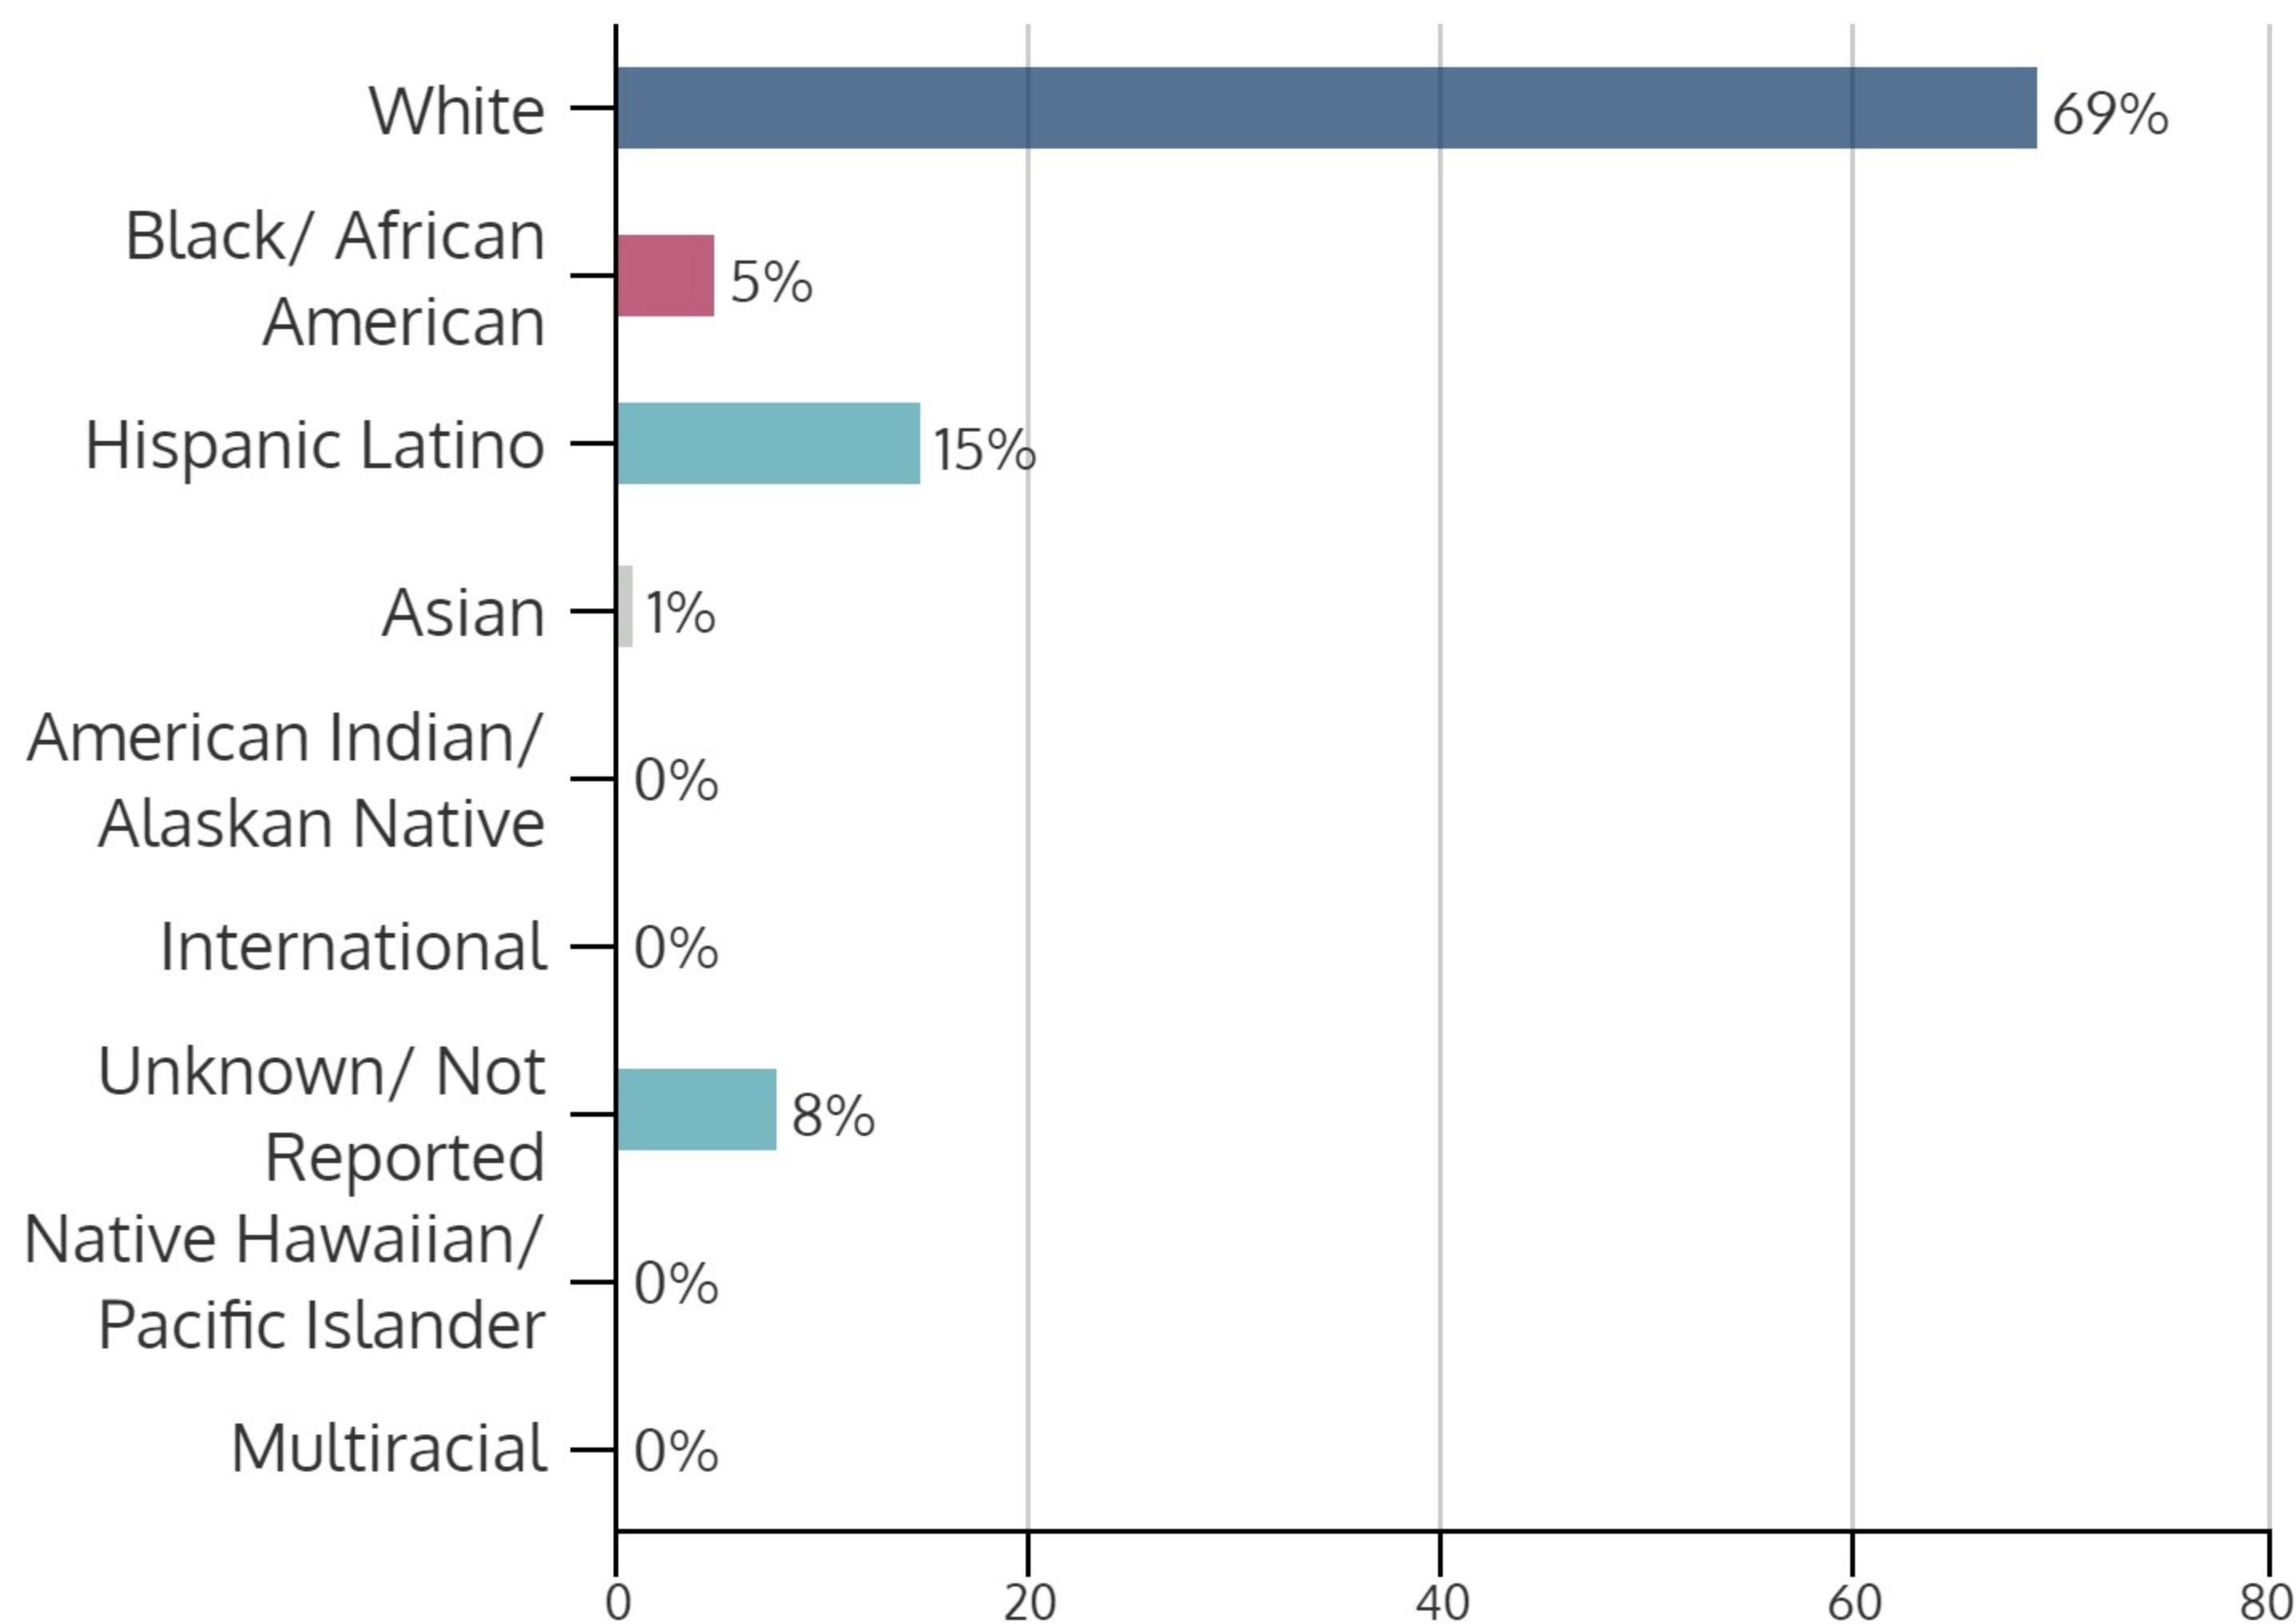

NORTHWEST CAMPUS 2017Q1

2017Q1 HEADCOUNT: 3,146 STUDENTS

CIE STUDENT DEMOGRAPHICS

ETHNICITY

GENDER

AGE GROUP

CIE COURSE ENROLLMENTS

2017Q1 TOTAL COURSE ENROLLMENT: 5,199

Source: ST Student Enrollment Data (End of Term) - Courses with zero contact hours were excluded
Corporate solution courses were excluded from all NW counts in this report