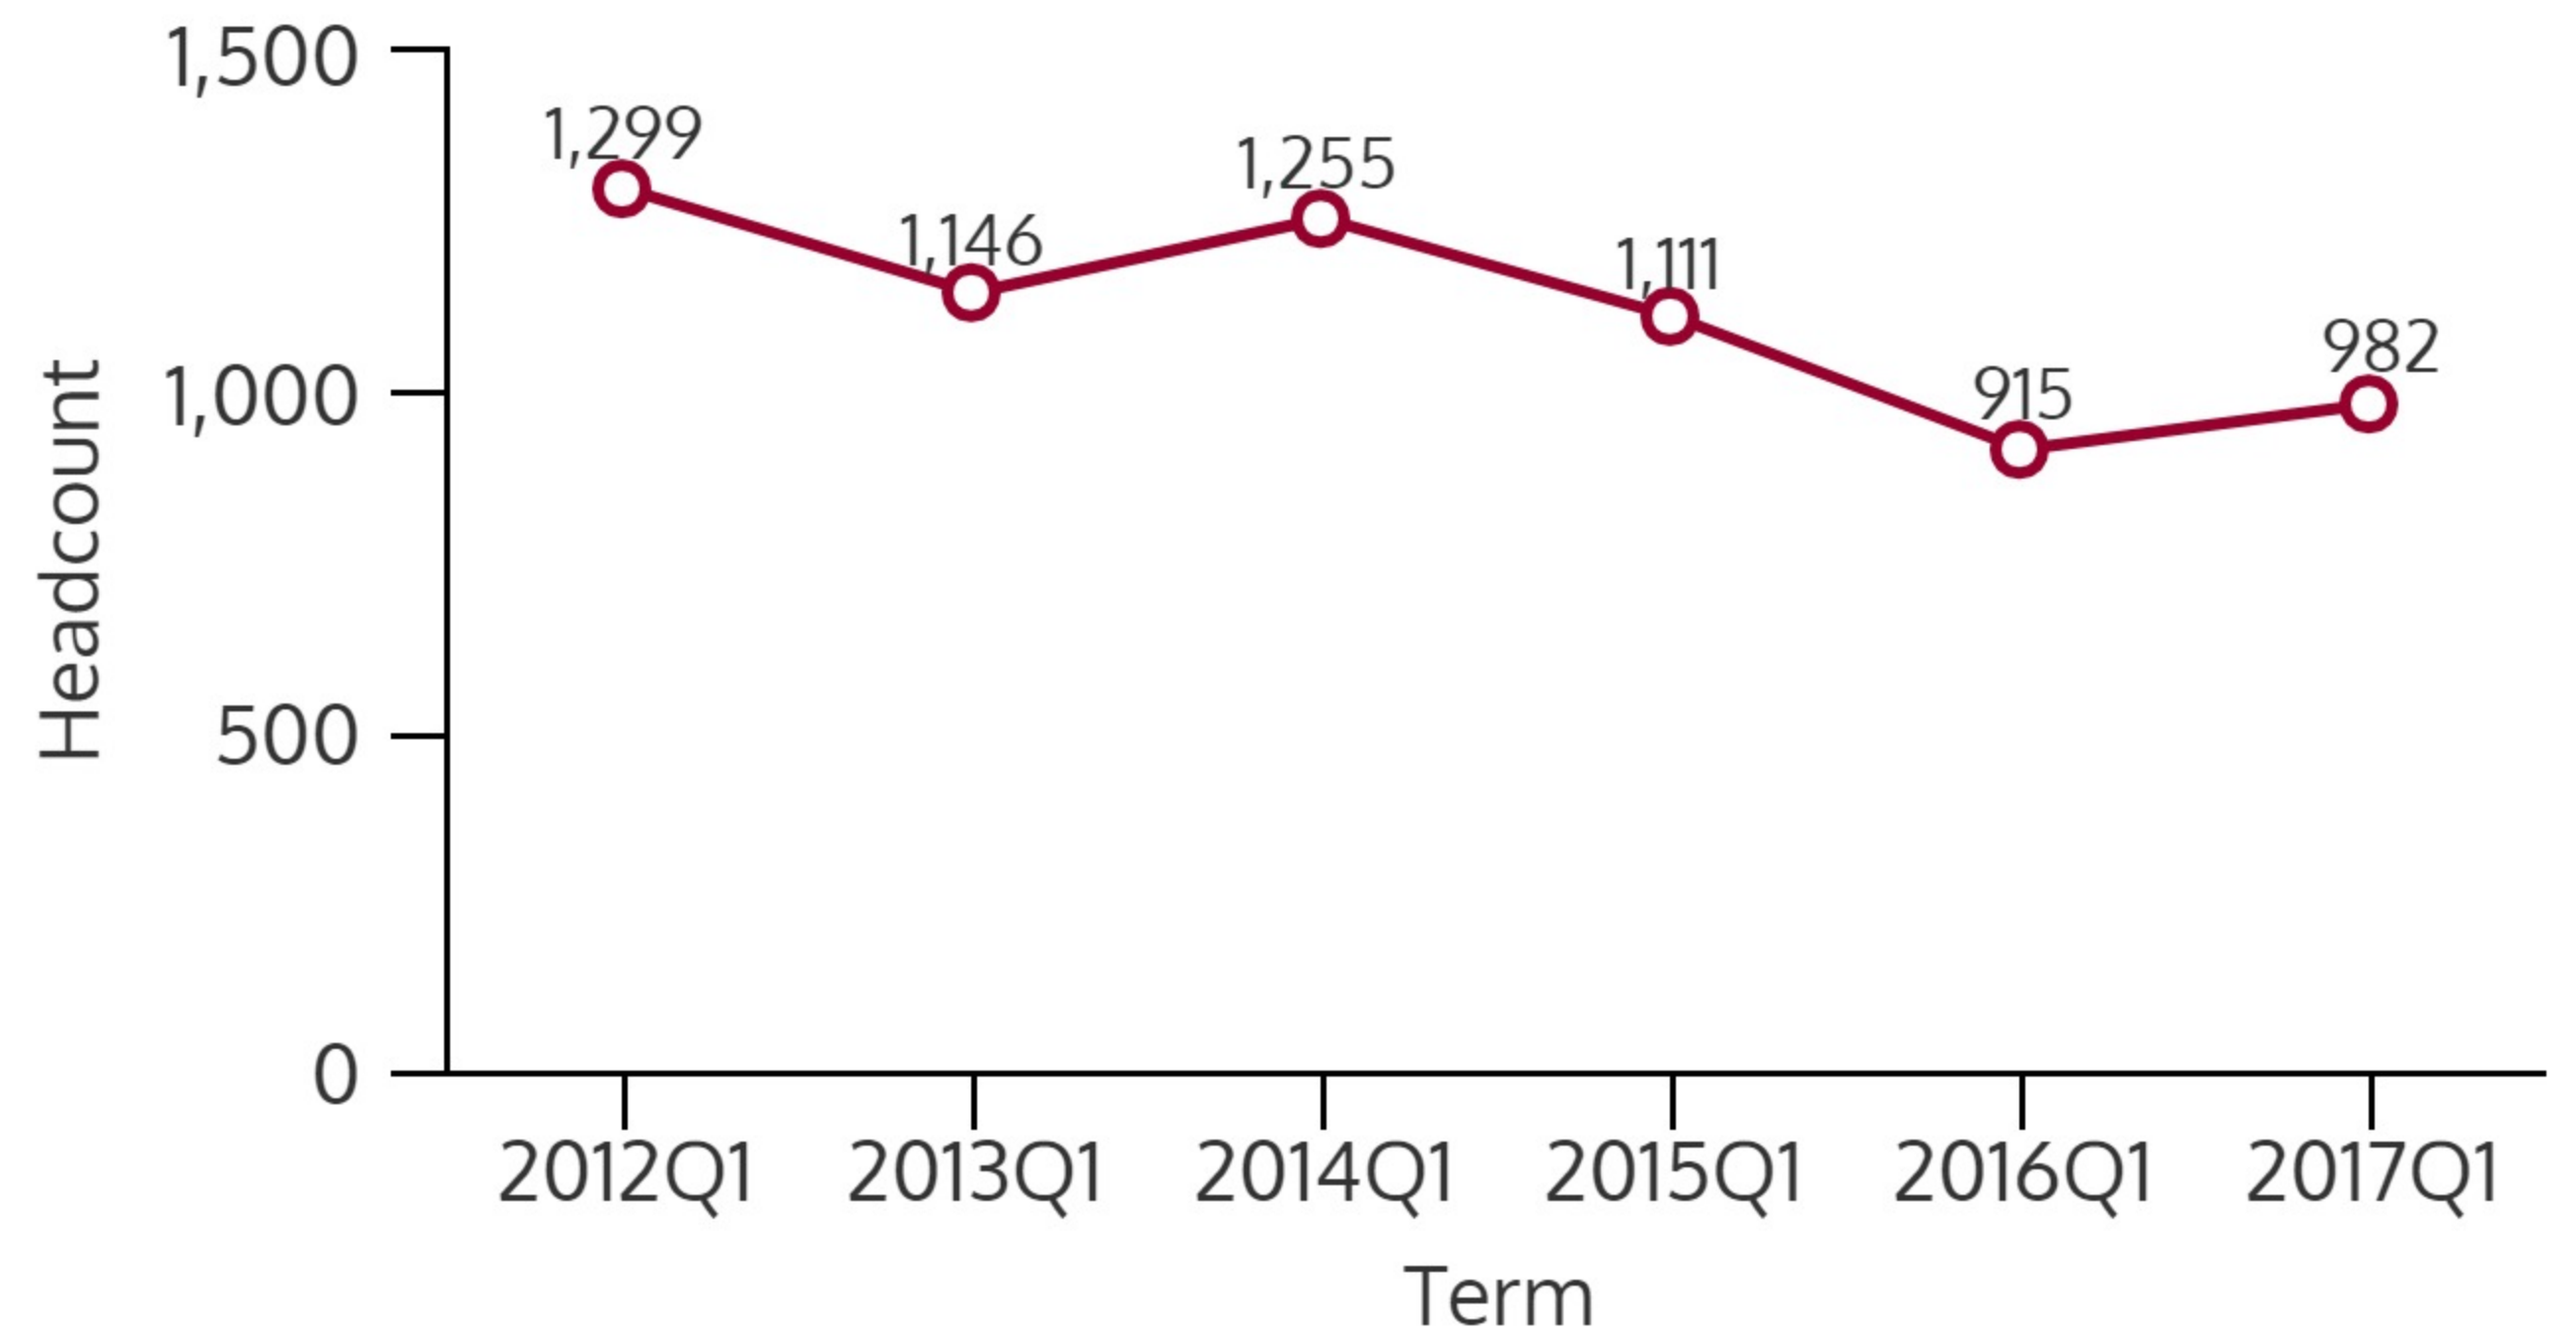

SOUTHEAST CAMPUS 2017Q1

2017Q1 HEADCOUNT: 982 STUDENTS

CIE STUDENT DEMOGRAPHICS

ETHNICITY

GENDER

AGE GROUP

CIE COURSE ENROLLMENTS

2017Q1 TOTAL COURSE ENROLLMENT: 1,846

Source: ST Student Enrollment Data (End of Term) - Courses with zero contact hours were excluded