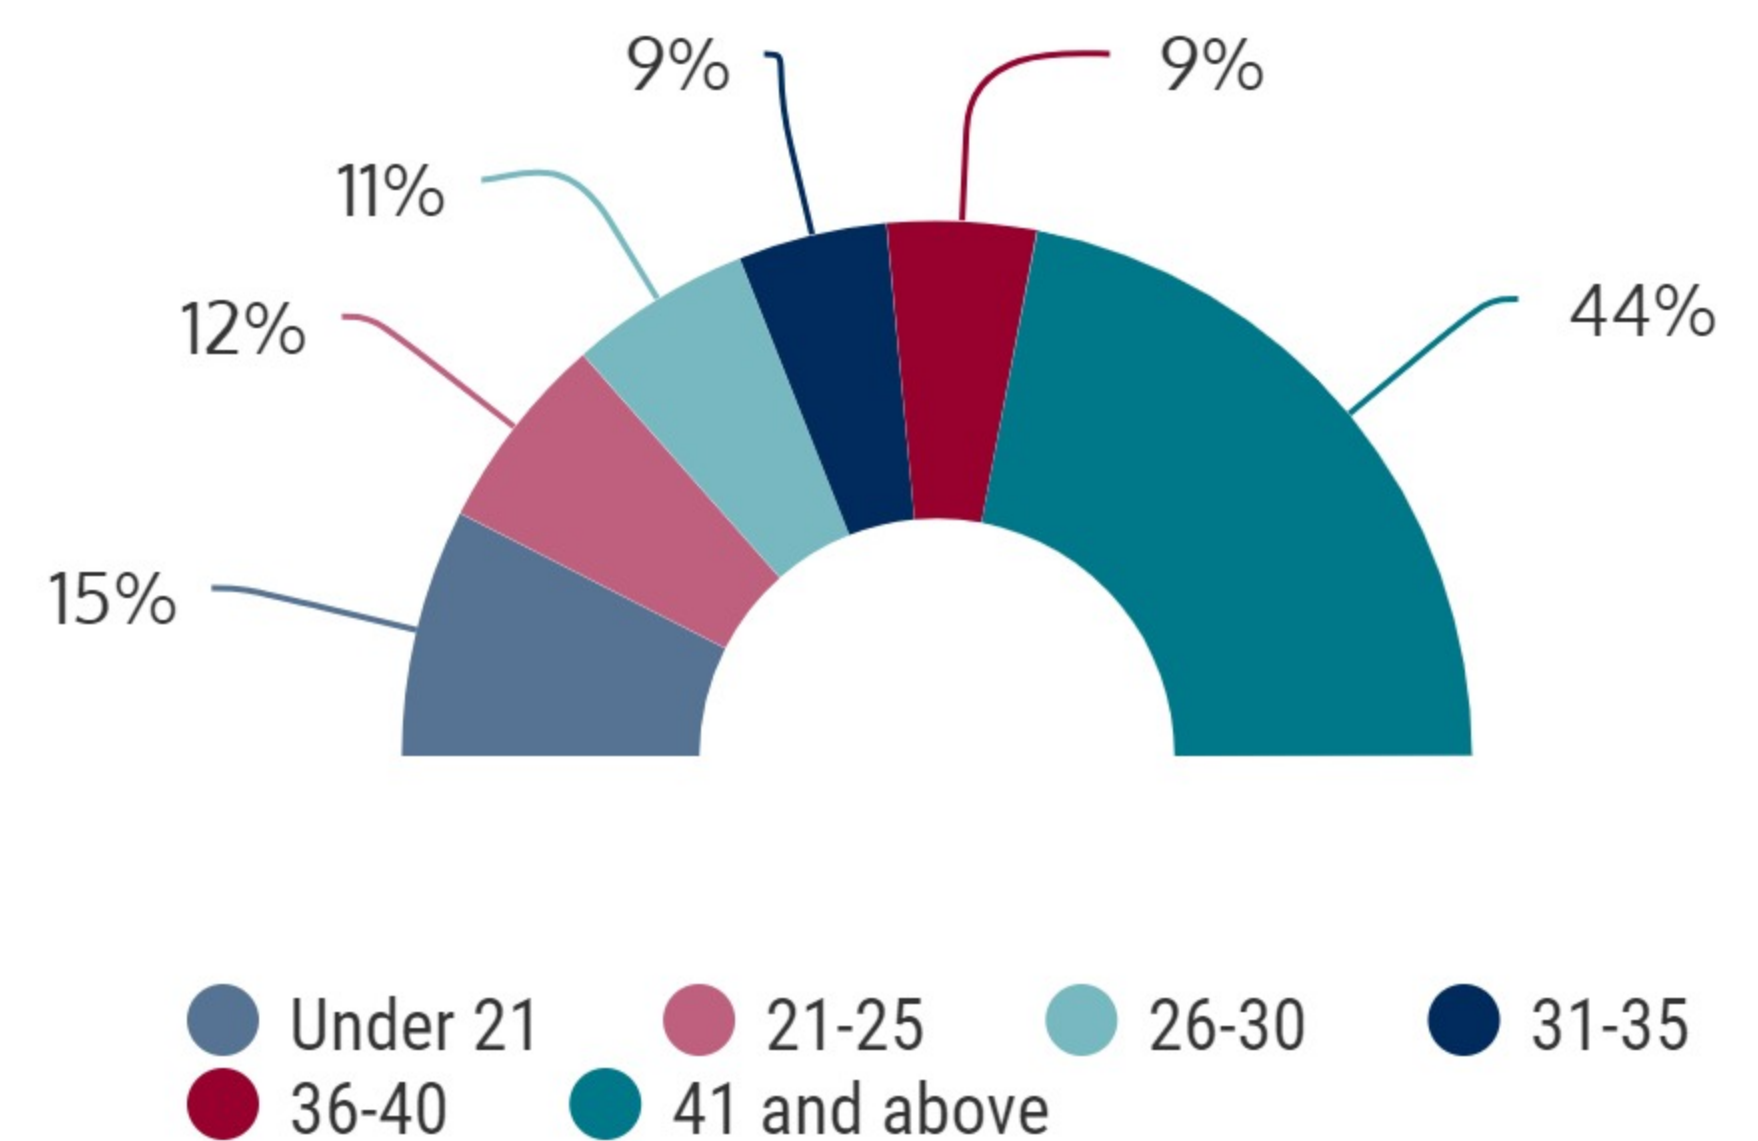

SOUTHEAST CAMPUS 2017Q1

2017Q1 HEADCOUNT: 982 STUDENTS

CIE STUDENT DEMOGRAPHICS

ETHNICITY

GENDER

AGE GROUP

CIE COURSE ENROLLMENTS

2017Q1 TOTAL COURSE ENROLLMENT: 1,846

Source: ST Student Enrollment Data (End of Term) - Courses with zero contact hours were excluded