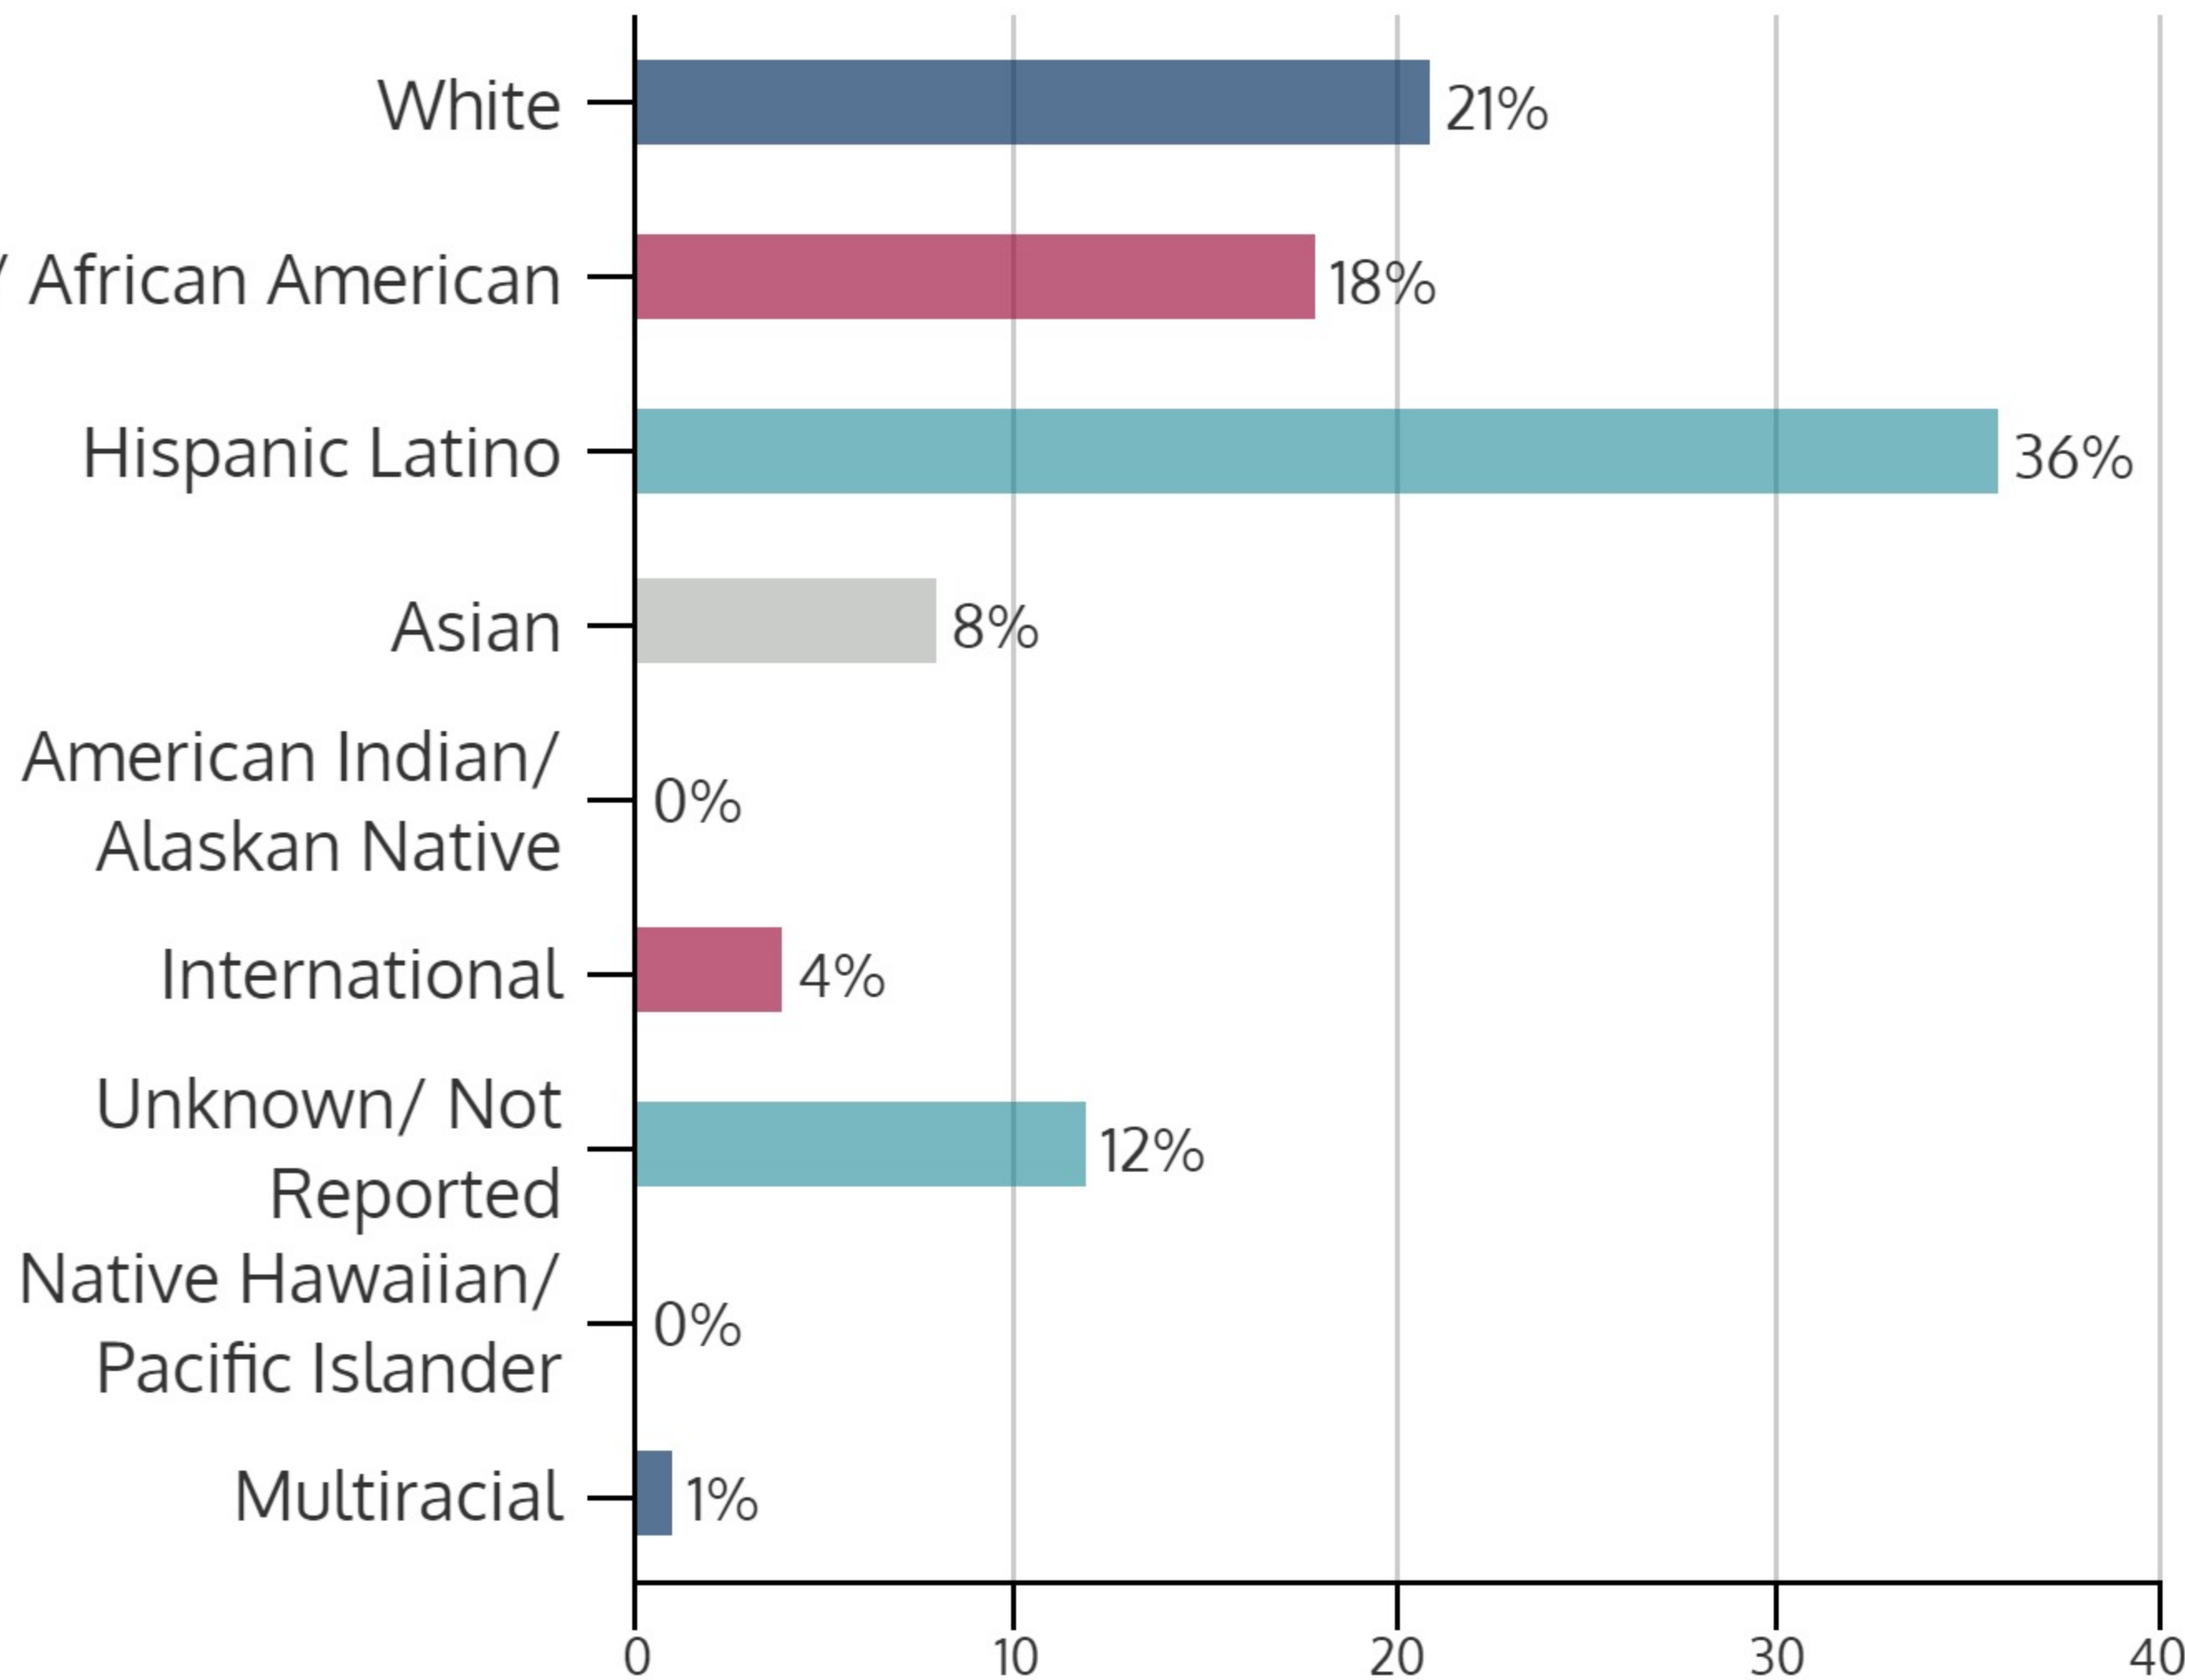

SOUTHEAST CAMPUS 2017Q1

2017Q1 HEADCOUNT: 982 STUDENTS

CIE STUDENT DEMOGRAPHICS

ETHNICITY

GENDER

AGE GROUP

CIE COURSE ENROLLMENTS

2017Q1 TOTAL COURSE ENROLLMENT: 1,846

Source: ST Student Enrollment Data (End of Term) - Courses with zero contact hours were excluded