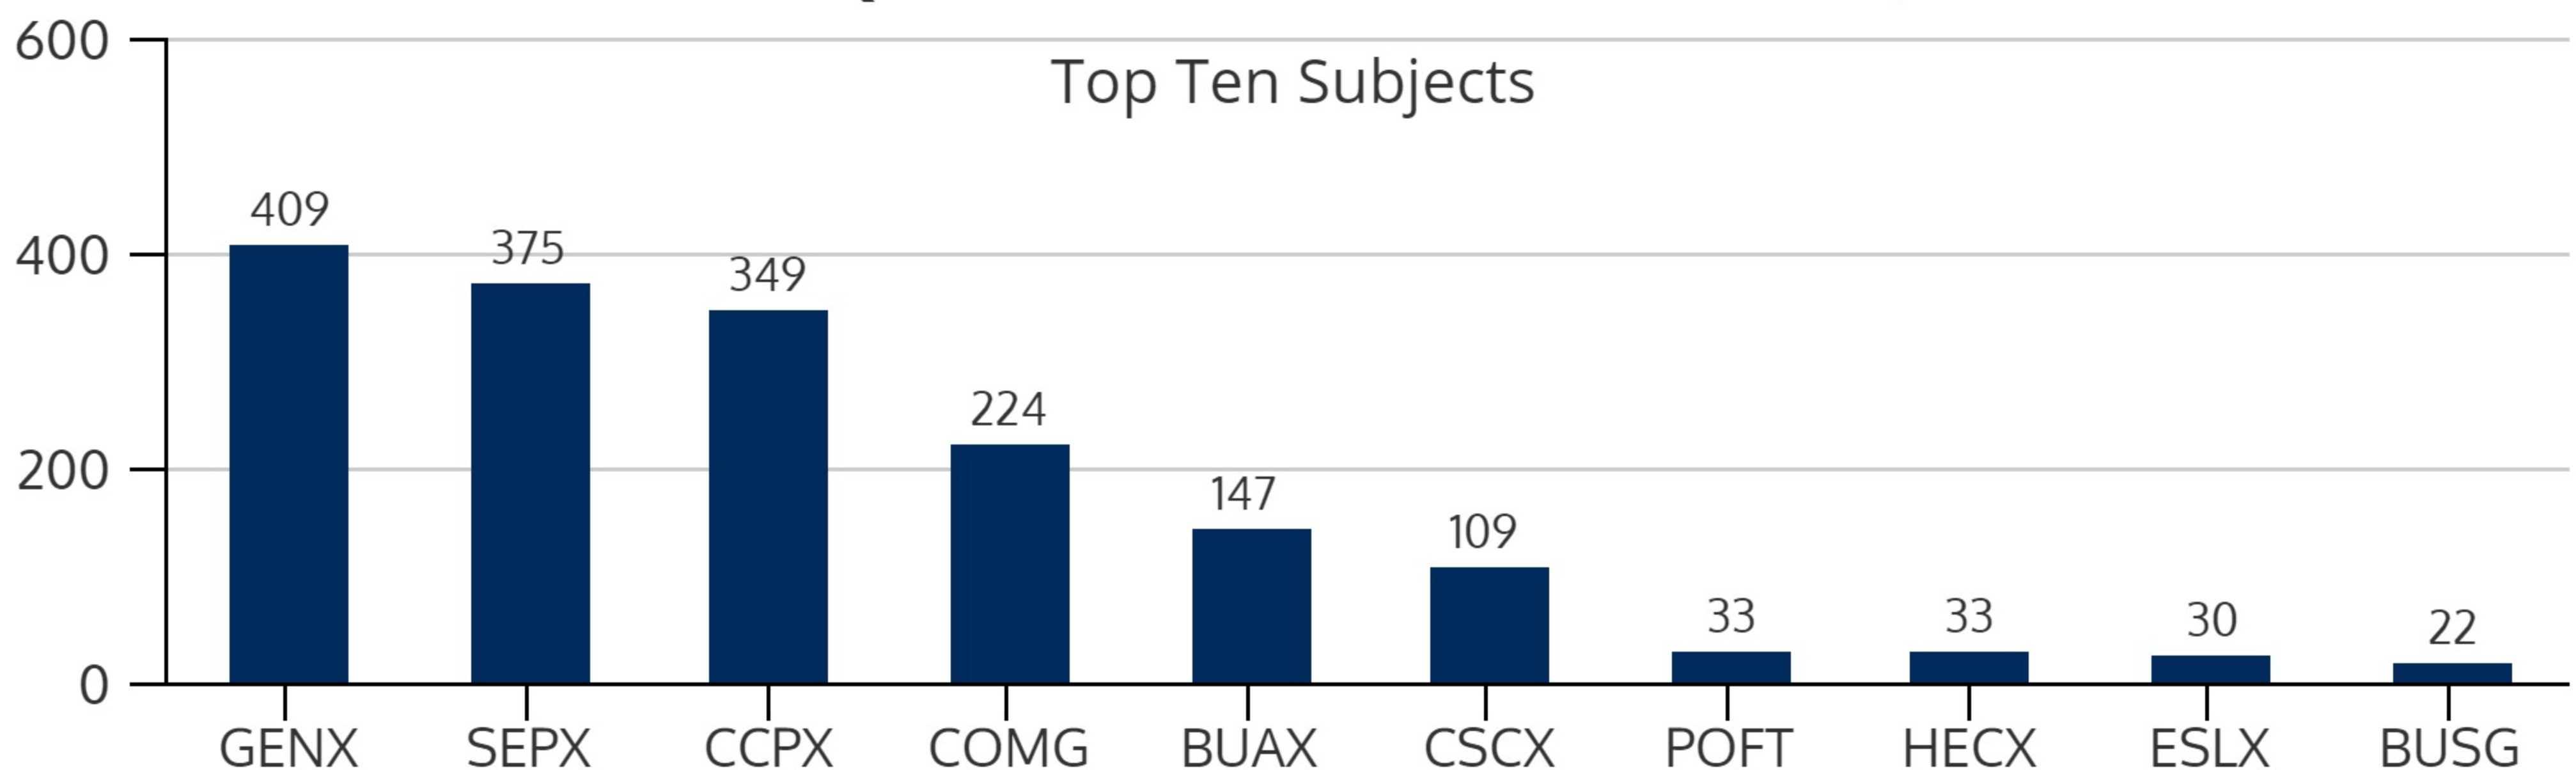

SOUTHEAST CAMPUS 2017Q1

2017Q1 HEADCOUNT: 982 STUDENTS

CIE STUDENT DEMOGRAPHICS

ETHNICITY

GENDER

AGE GROUP

CIE COURSE ENROLLMENTS

2017Q1 TOTAL COURSE ENROLLMENT: 1,846

Source: ST Student Enrollment Data (End of Term) - Courses with zero contact hours were excluded