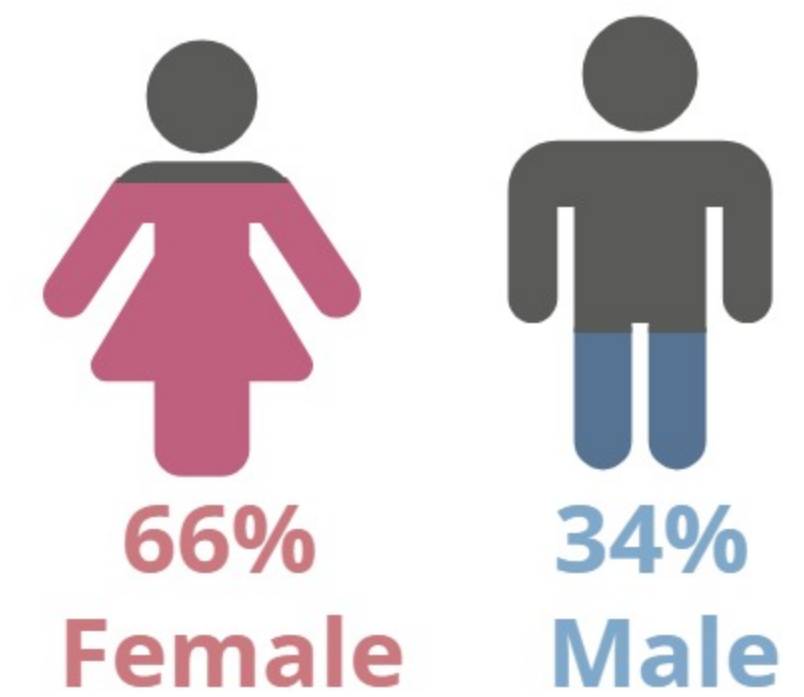

SOUTHEAST CAMPUS 2017Q1

2017Q1 HEADCOUNT: 982 STUDENTS

CIE STUDENT DEMOGRAPHICS

ETHNICITY

GENDER

AGE GROUP

CIE COURSE ENROLLMENTS

2017Q1 TOTAL COURSE ENROLLMENT: 1,846

Source: ST Student Enrollment Data (End of Term) - Courses with zero contact hours were excluded