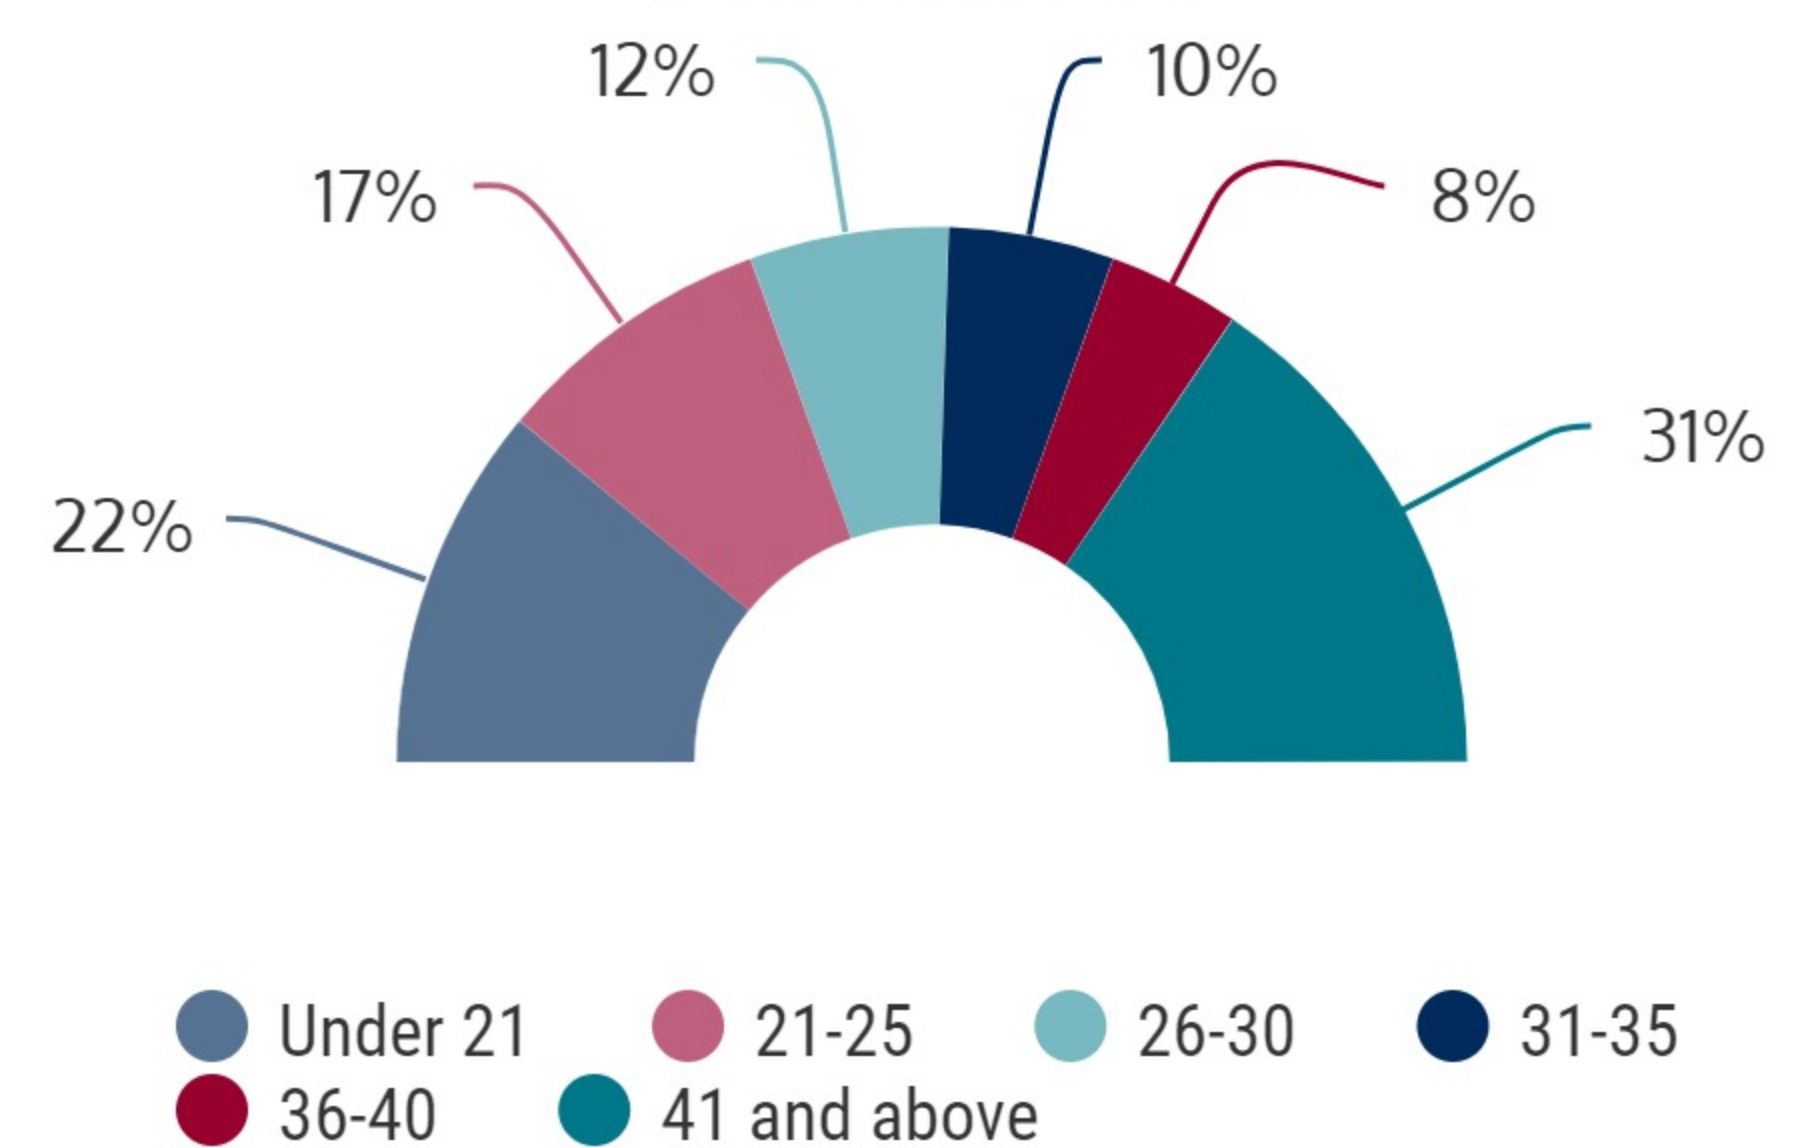

TRINITY RIVER CAMPUS 2017Q1

2017Q1 HEADCOUNT: 449 STUDENTS

CIE STUDENT DEMOGRAPHICS

ETHNICITY

GENDER

AGE GROUP

CIE COURSE ENROLLMENTS

2017Q1 TOTAL COURSE ENROLLMENT: 559

Source: ST Student Enrollment Data (End of Term) - Courses with zero contact hours were excluded