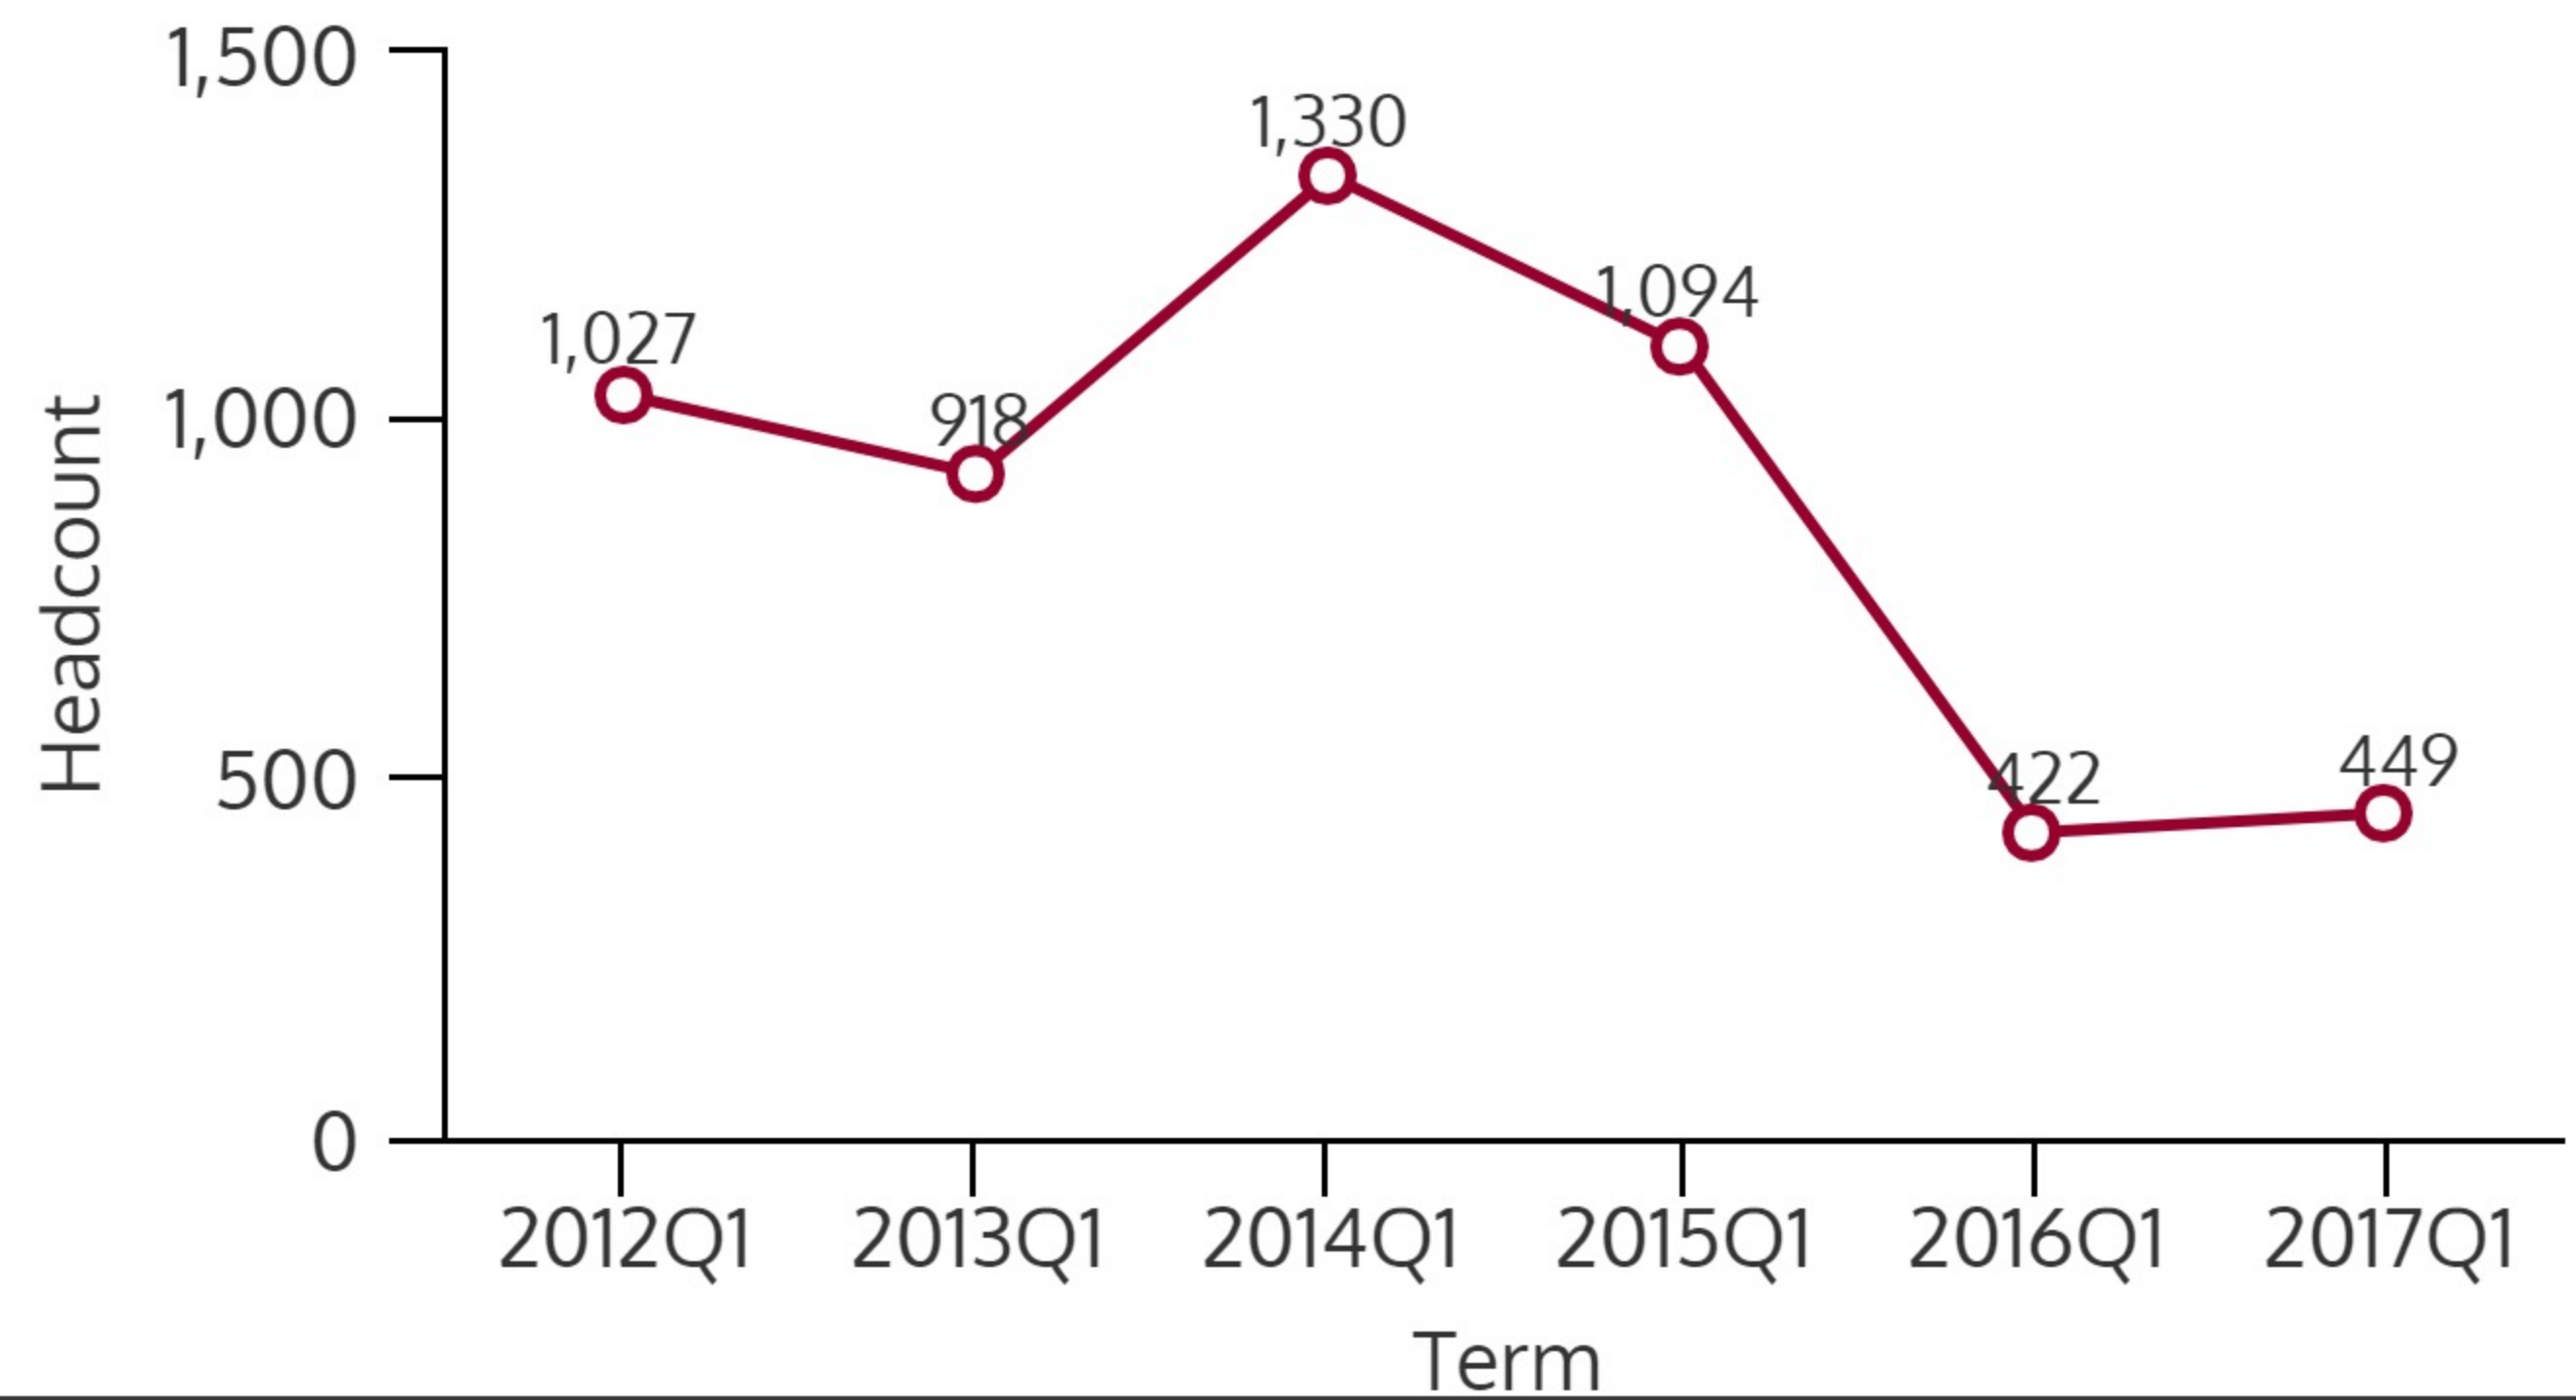

TRINITY RIVER CAMPUS 2017Q1

2017Q1 HEADCOUNT: 449 STUDENTS

CIE STUDENT DEMOGRAPHICS

ETHNICITY

GENDER

AGE GROUP

CIE COURSE ENROLLMENTS

2017Q1 TOTAL COURSE ENROLLMENT: 559

Source: ST Student Enrollment Data (End of Term) - Courses with zero contact hours were excluded