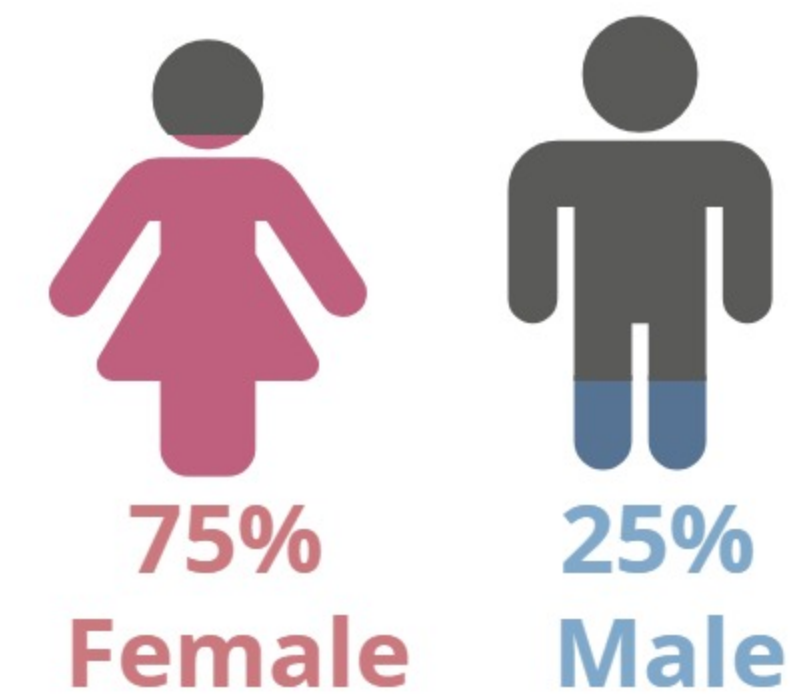

TRINITY RIVER CAMPUS 2017Q1

2017Q1 HEADCOUNT: 449 STUDENTS

CIE STUDENT DEMOGRAPHICS

ETHNICITY

GENDER

AGE GROUP

CIE COURSE ENROLLMENTS

2017Q1 TOTAL COURSE ENROLLMENT: 559

Source: ST Student Enrollment Data (End of Term) - Courses with zero contact hours were excluded