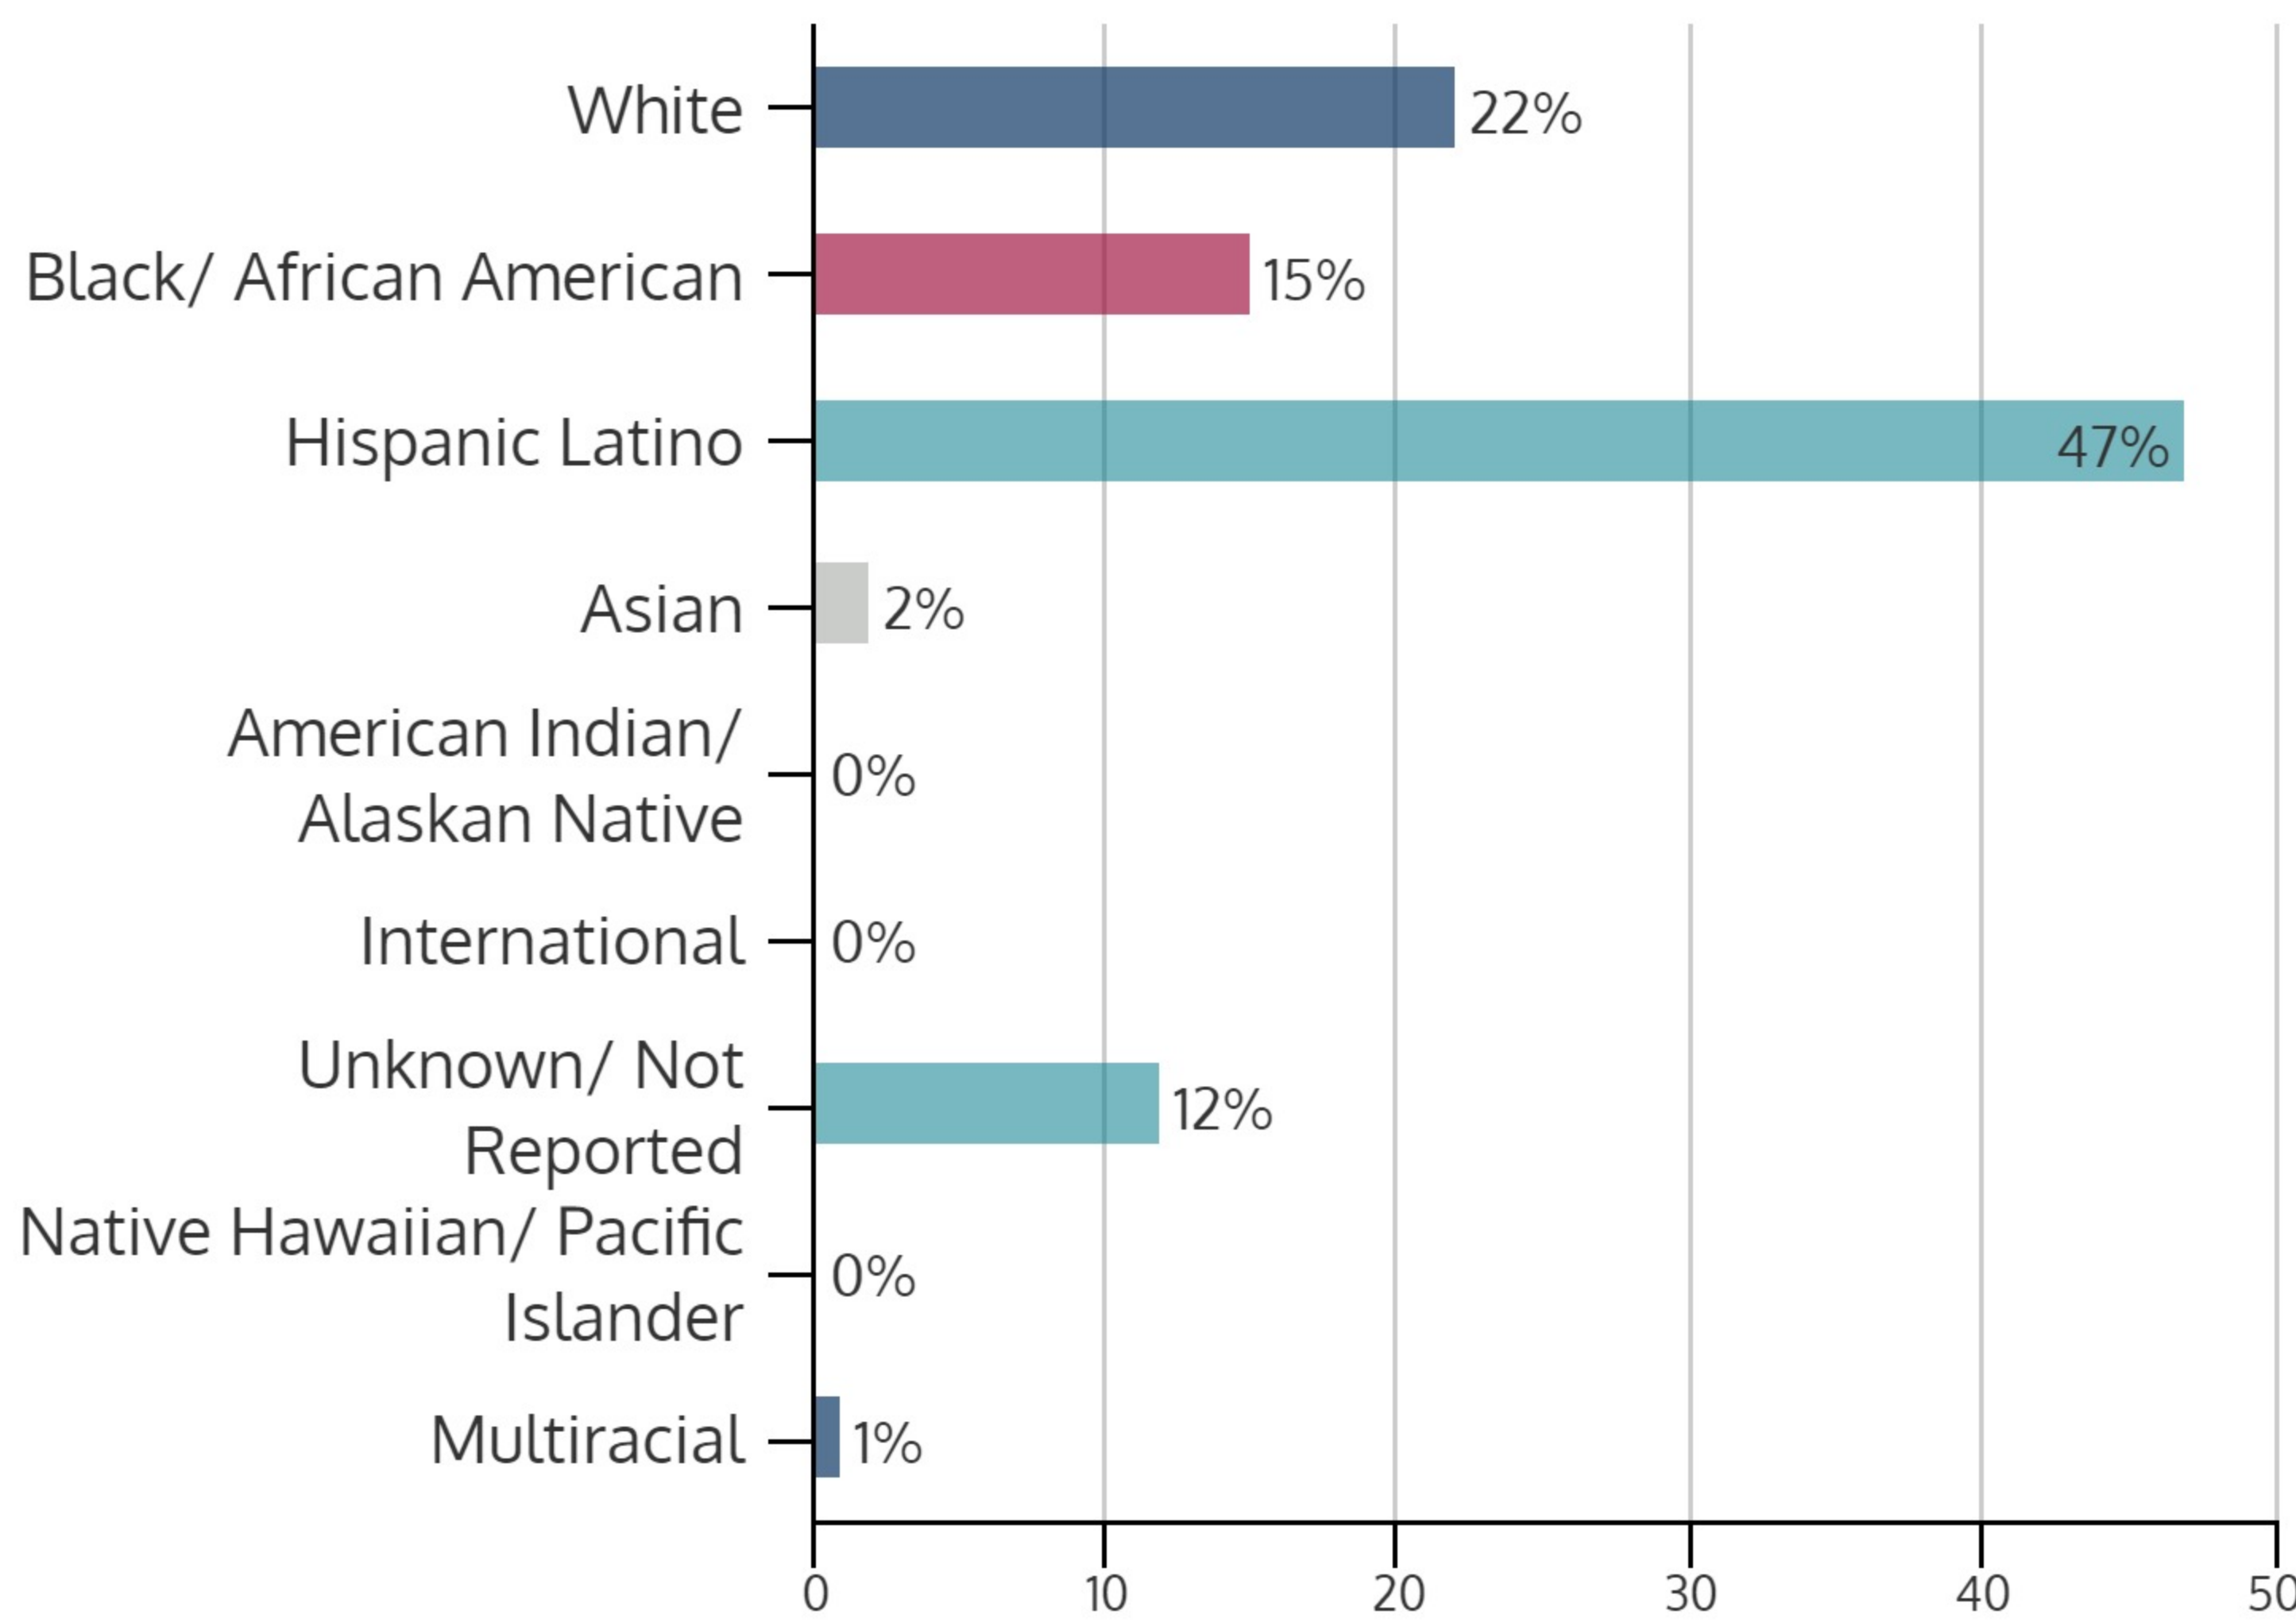

TRINITY RIVER CAMPUS 2017Q1

2017Q1 HEADCOUNT: 449 STUDENTS

CIE STUDENT DEMOGRAPHICS

ETHNICITY

GENDER

AGE GROUP

CIE COURSE ENROLLMENTS

2017Q1 TOTAL COURSE ENROLLMENT: 559

Source: ST Student Enrollment Data (End of Term) - Courses with zero contact hours were excluded