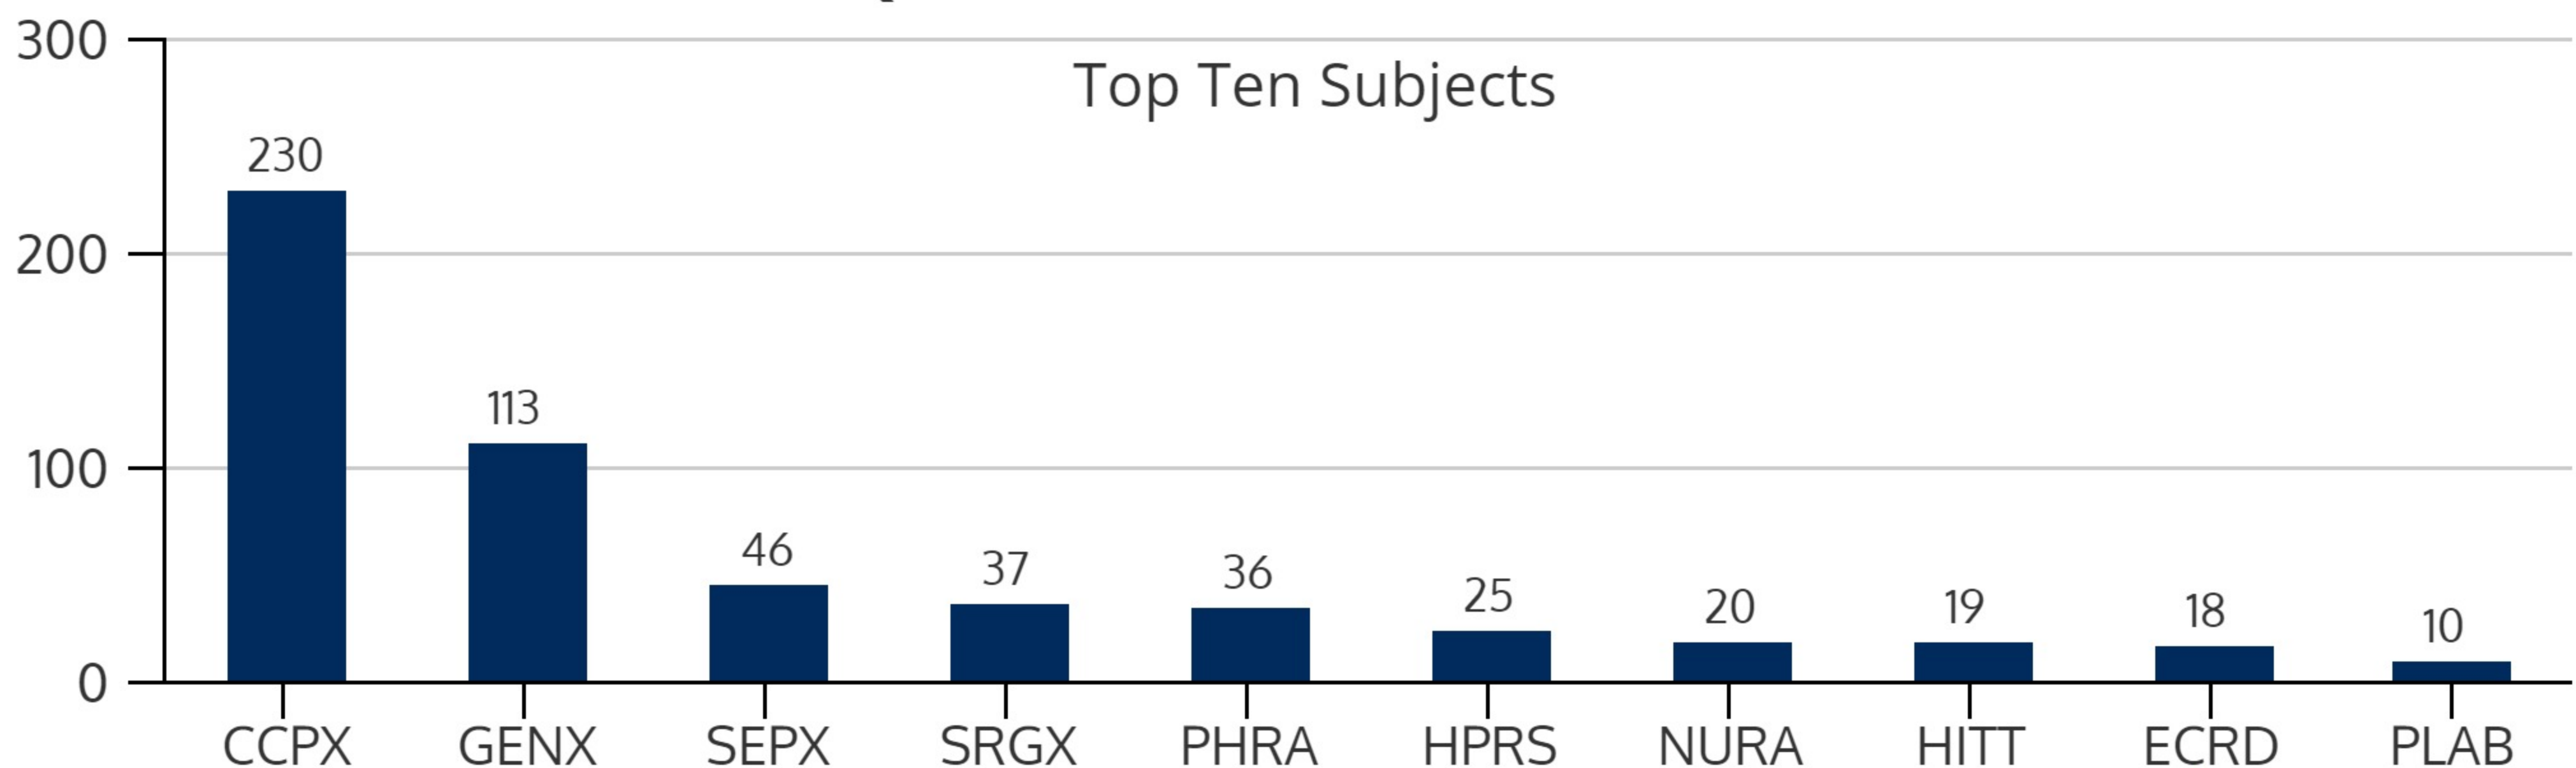

TRINITY RIVER CAMPUS 2017Q1

2017Q1 HEADCOUNT: 449 STUDENTS

CIE STUDENT DEMOGRAPHICS

ETHNICITY

GENDER

AGE GROUP

CIE COURSE ENROLLMENTS

2017Q1 TOTAL COURSE ENROLLMENT: 559

Source: ST Student Enrollment Data (End of Term) - Courses with zero contact hours were excluded