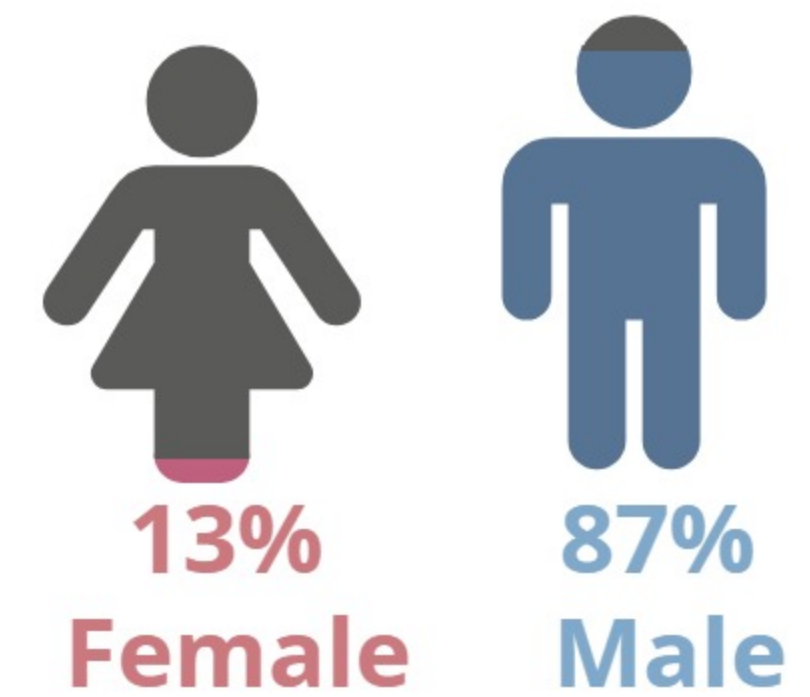

## 2017Q1 HEADCOUNT: 1,248 STUDENTS

## CIE STUDENT DEMOGRAPHICS

### ETHNICITY

### AGE GROUP