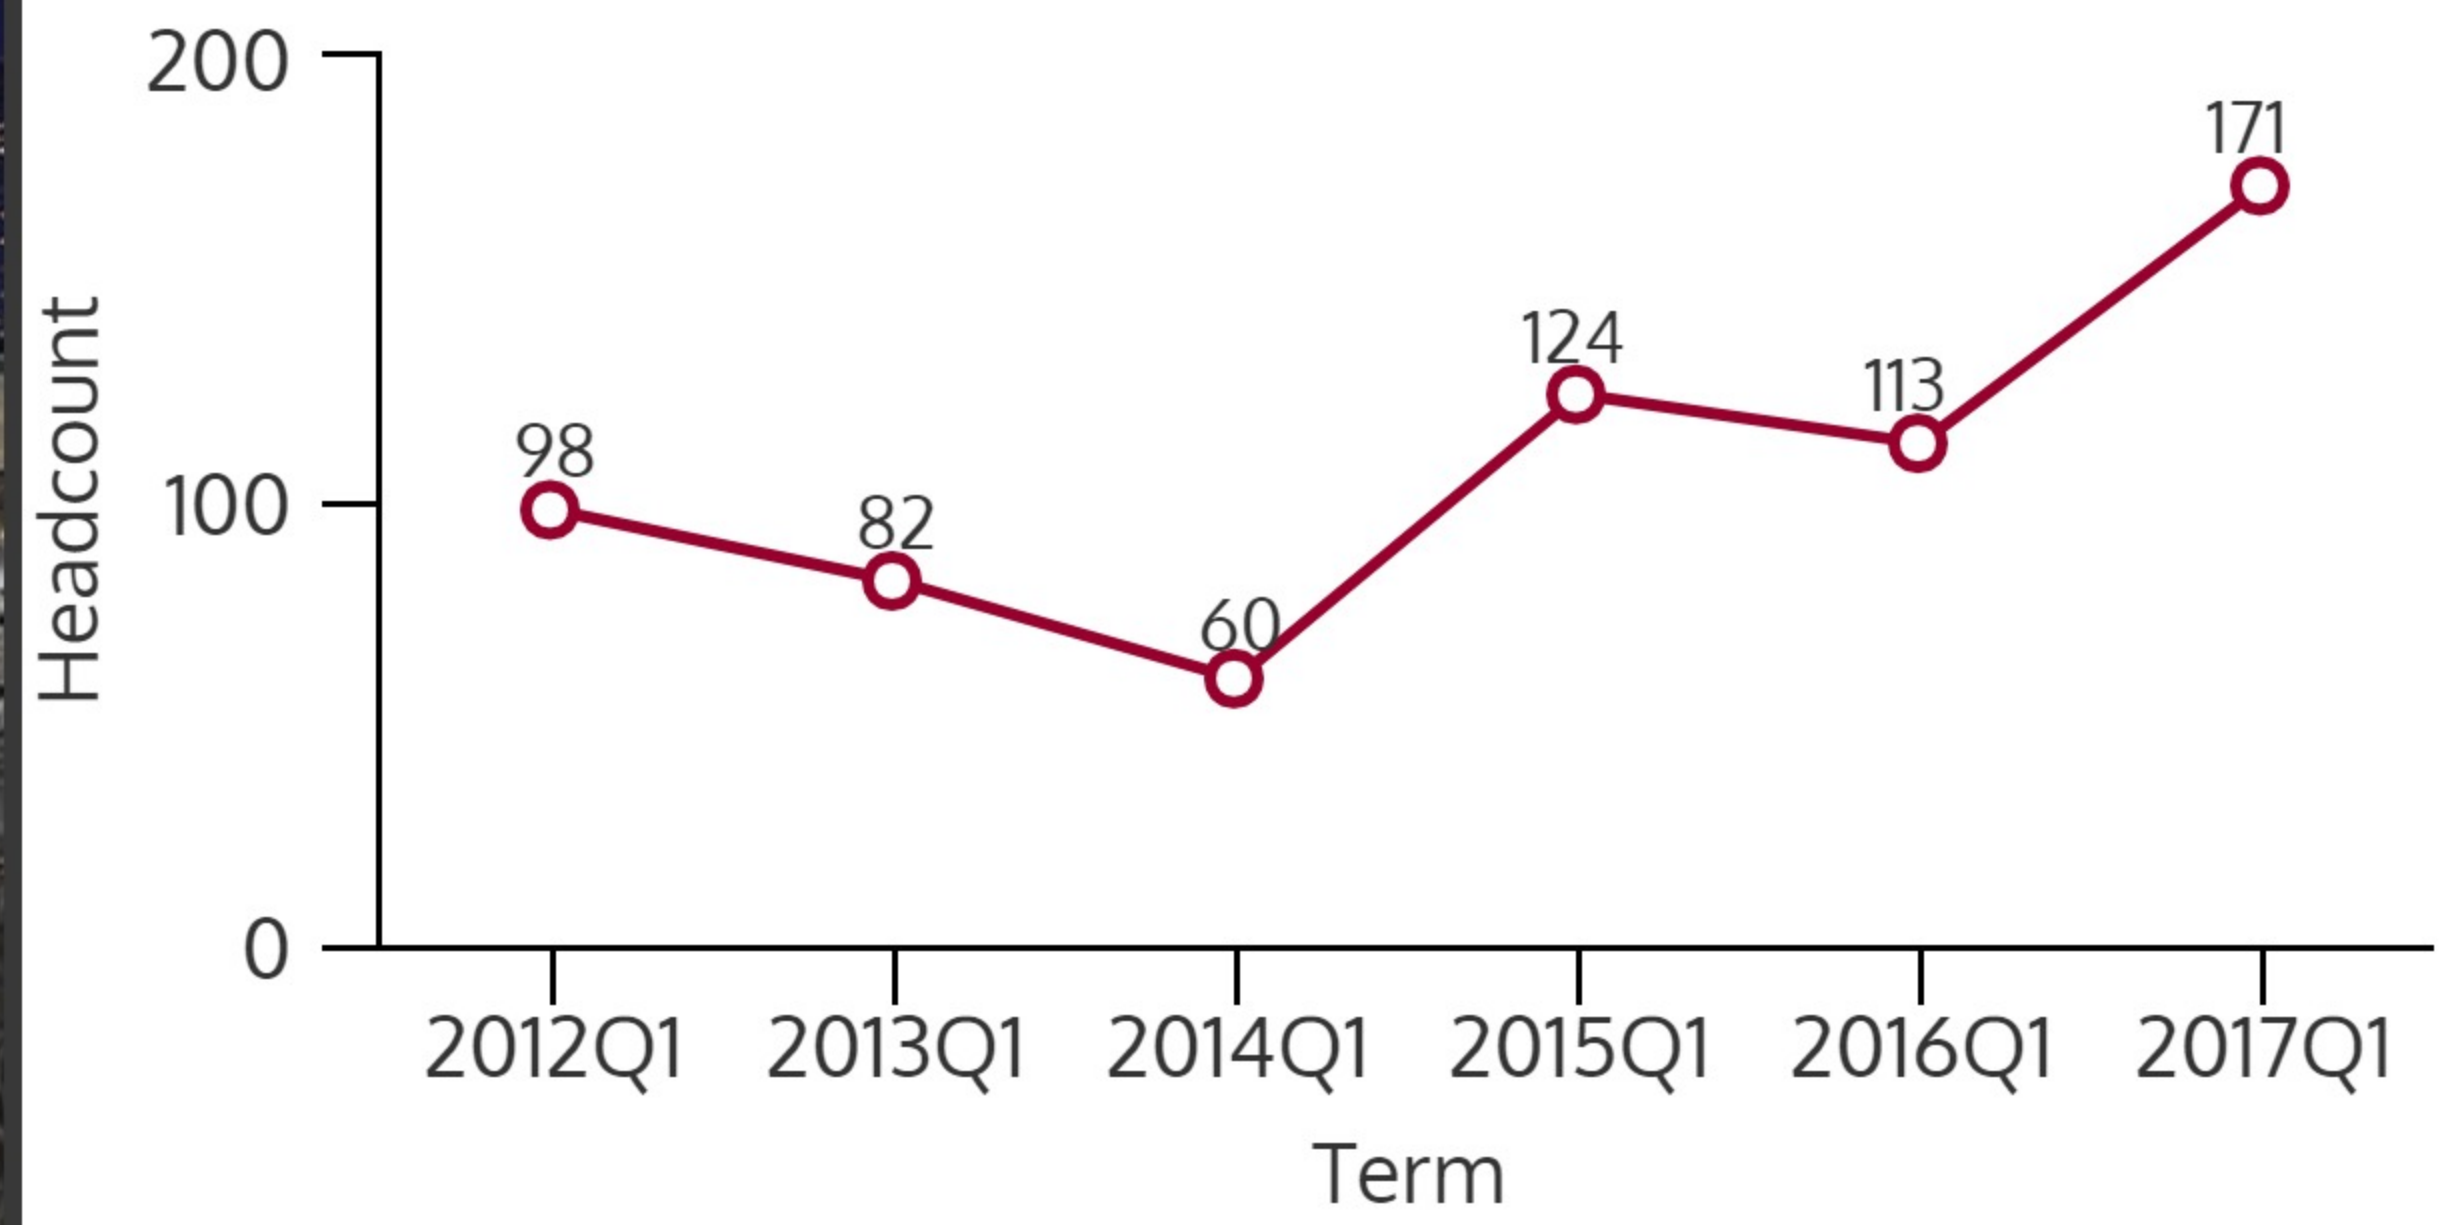

# SMALL BUSINESS 2017Q1

2017Q1 HEADCOUNT: 171 STUDENTS

## CIE STUDENT DEMOGRAPHICS