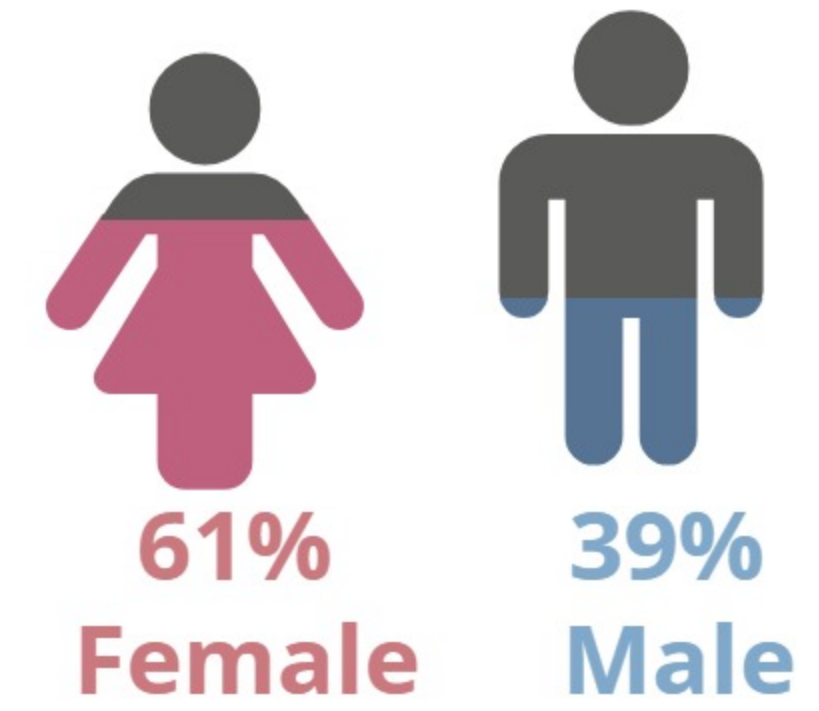

# SMALL BUSINESS 2017Q1

2017Q1 HEADCOUNT: 171 STUDENTS

## CIE STUDENT DEMOGRAPHICS

### ETHNICITY

### AGE GROUP