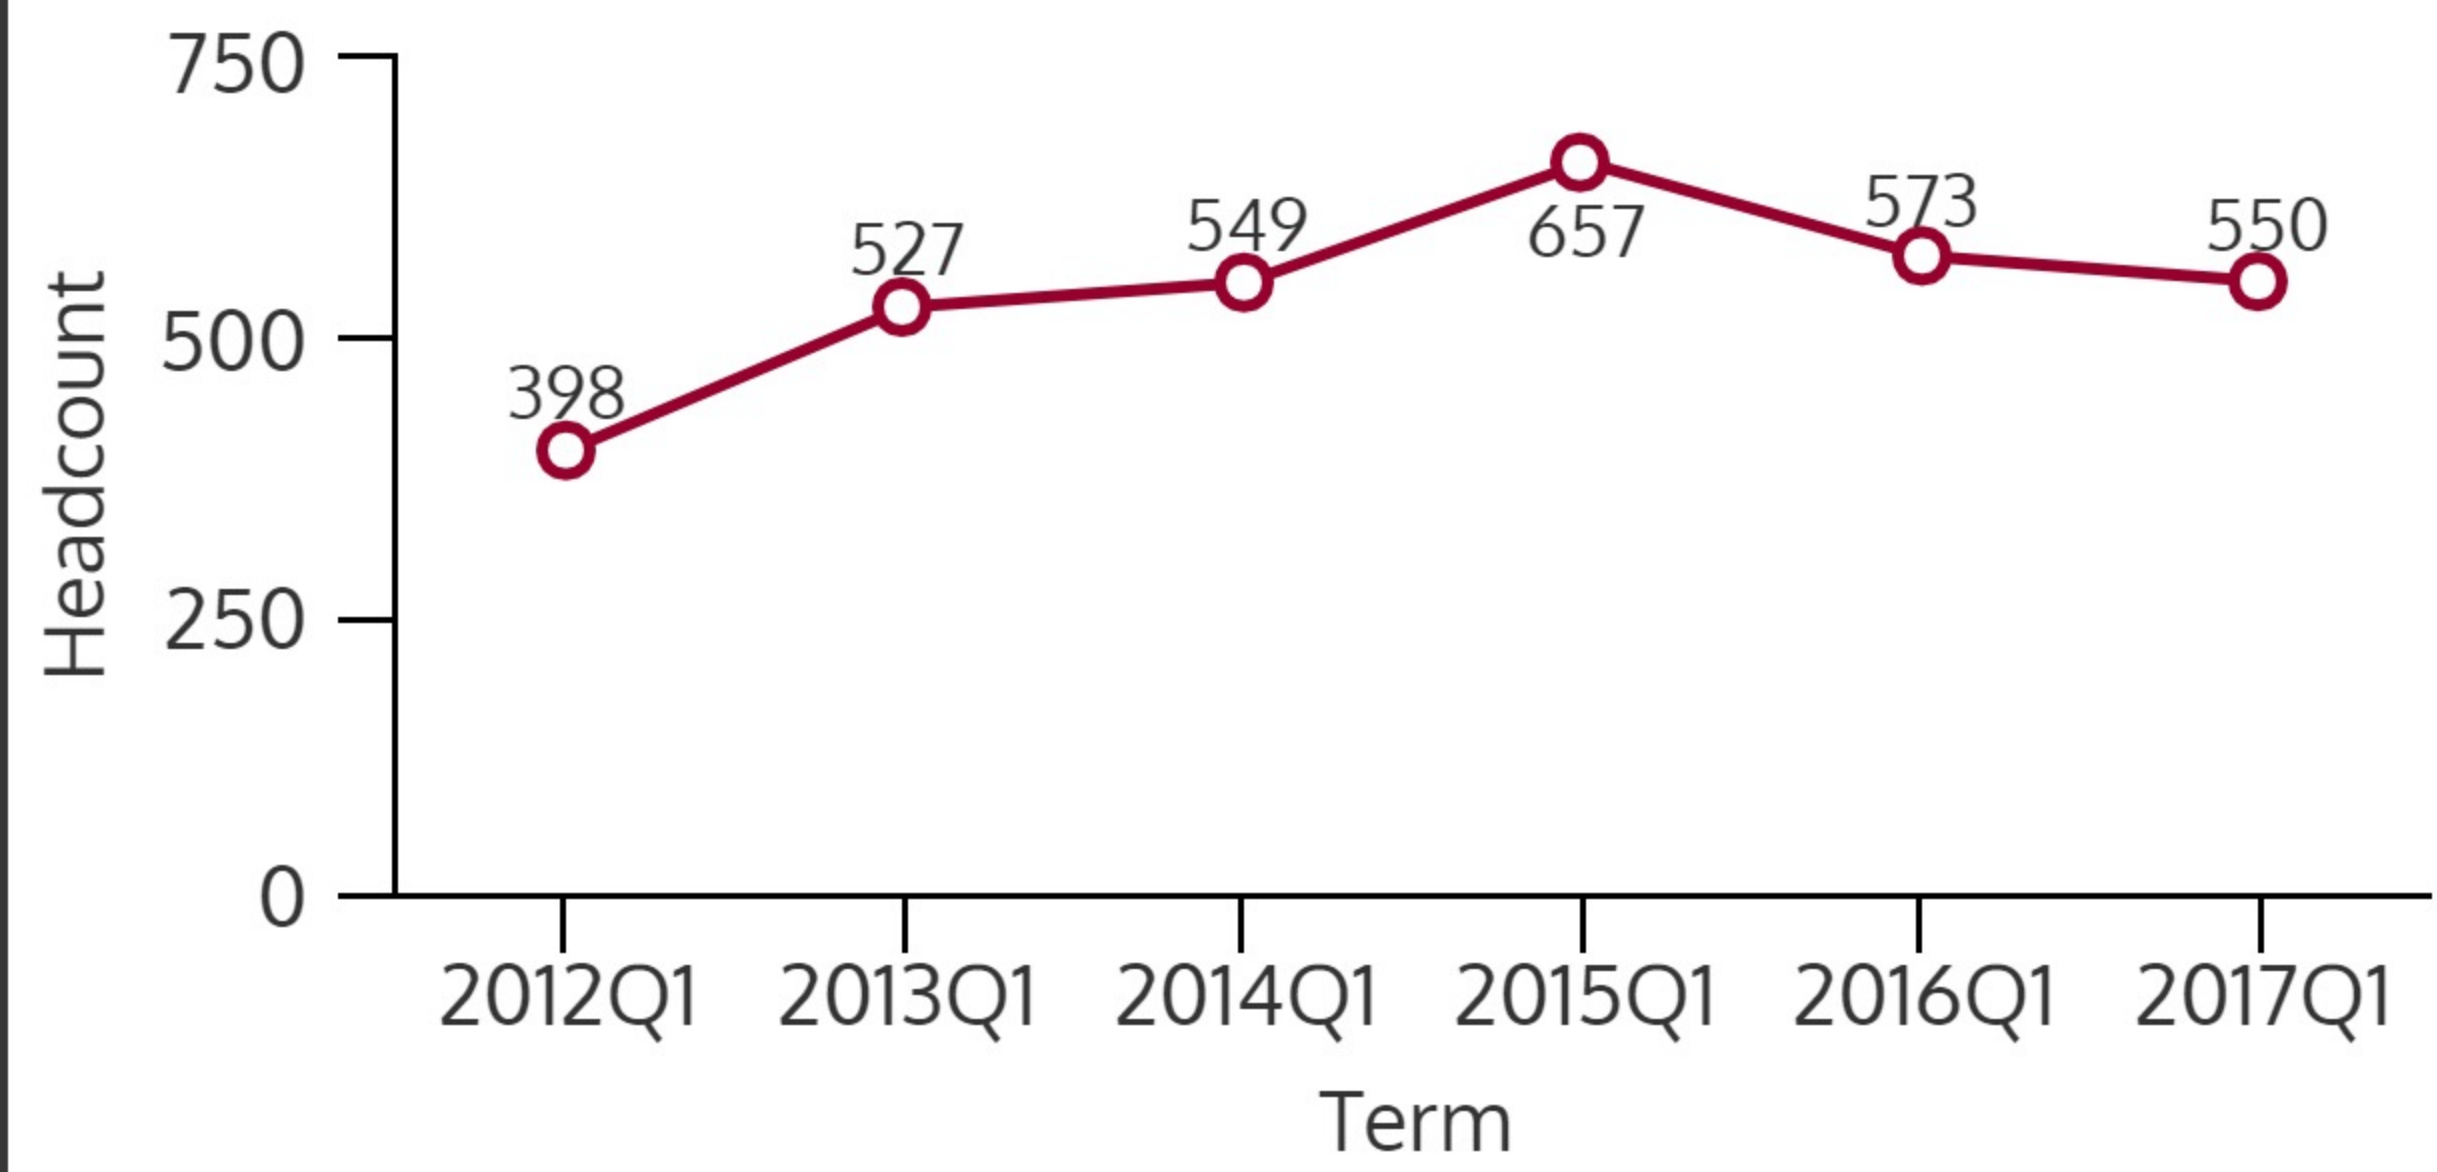

WORKFORCE DEVELOPMENT 2017Q1

2017Q1 HEADCOUNT: 550 STUDENTS

CIE STUDENT DEMOGRAPHICS

ETHNICITY

GENDER

AGE GROUP

CIE COURSE ENROLLMENTS

2017Q1 TOTAL COURSE ENROLLMENT: 577

Source: ST Student Enrollment Data (End of Term) - Courses with zero contact hours were excluded