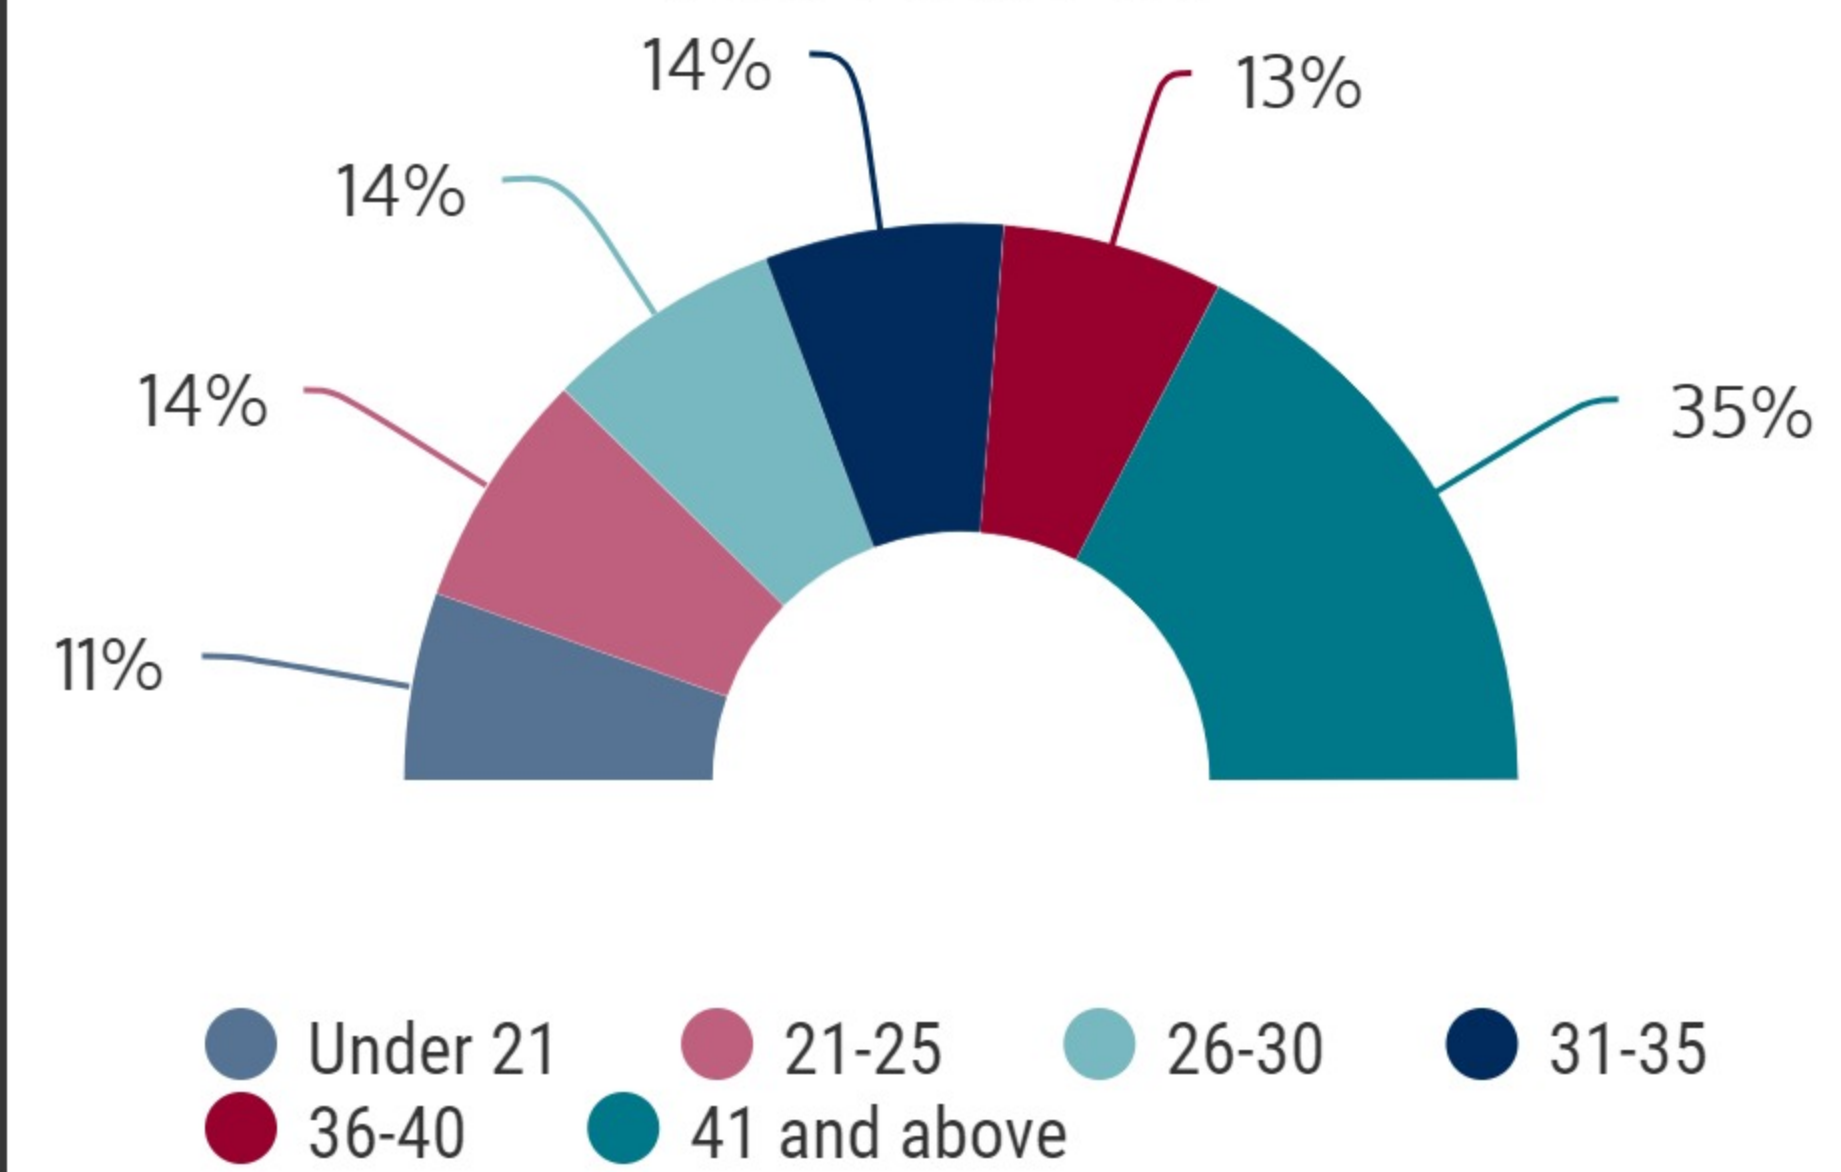

WORKFORCE DEVELOPMENT 2017Q1

2017Q1 HEADCOUNT: 550 STUDENTS

CIE STUDENT DEMOGRAPHICS

ETHNICITY

GENDER

AGE GROUP

CIE COURSE ENROLLMENTS

2017Q1 TOTAL COURSE ENROLLMENT: 577

Source: ST Student Enrollment Data (End of Term) - Courses with zero contact hours were excluded