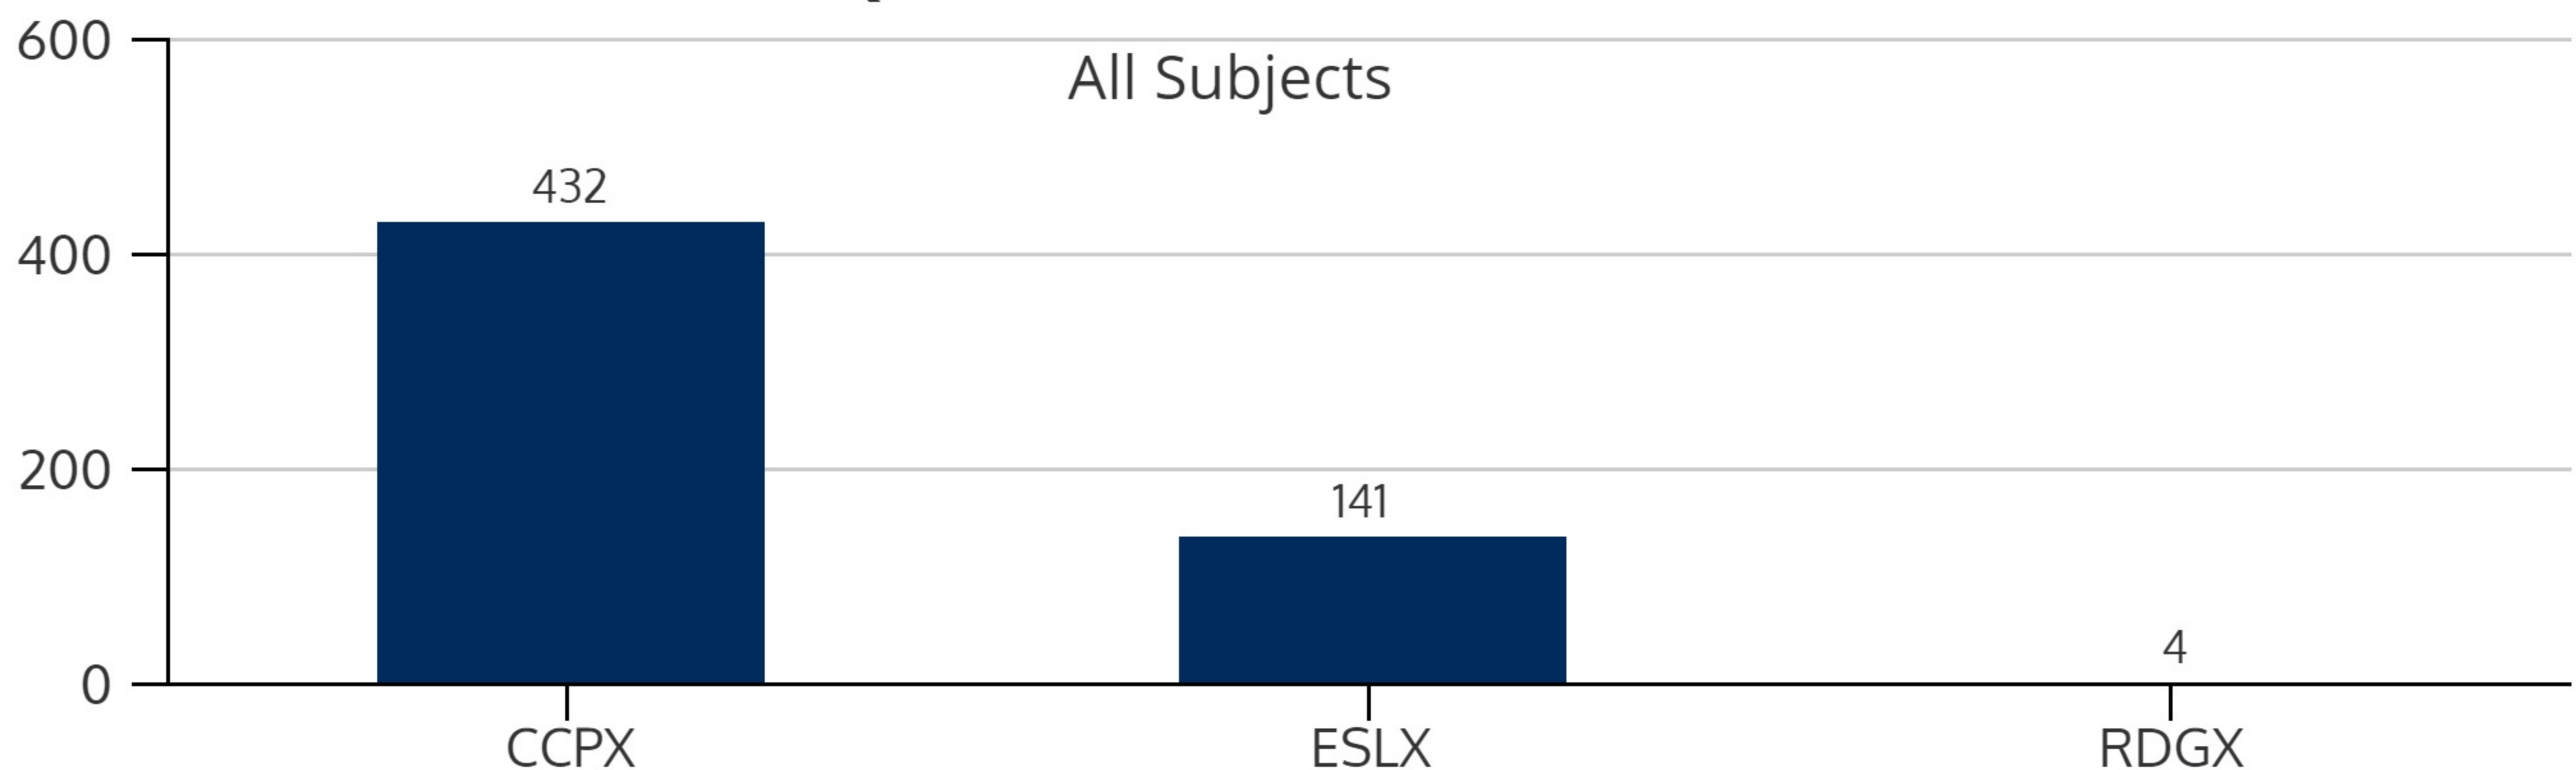

WORKFORCE DEVELOPMENT 2017Q1

2017Q1 HEADCOUNT: 550 STUDENTS

CIE STUDENT DEMOGRAPHICS

ETHNICITY

GENDER

AGE GROUP

CIE COURSE ENROLLMENTS

2017Q1 TOTAL COURSE ENROLLMENT: 577

Source: ST Student Enrollment Data (End of Term) - Courses with zero contact hours were excluded