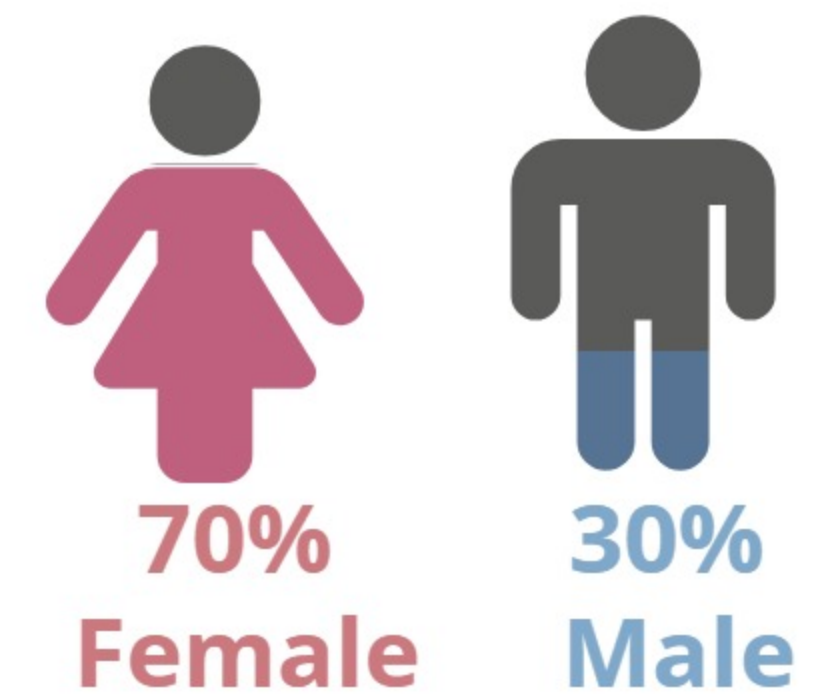

WORKFORCE DEVELOPMENT 2017Q1

2017Q1 HEADCOUNT: 550 STUDENTS

CIE STUDENT DEMOGRAPHICS

ETHNICITY

GENDER

AGE GROUP

CIE COURSE ENROLLMENTS

2017Q1 TOTAL COURSE ENROLLMENT: 577

Source: ST Student Enrollment Data (End of Term) - Courses with zero contact hours were excluded