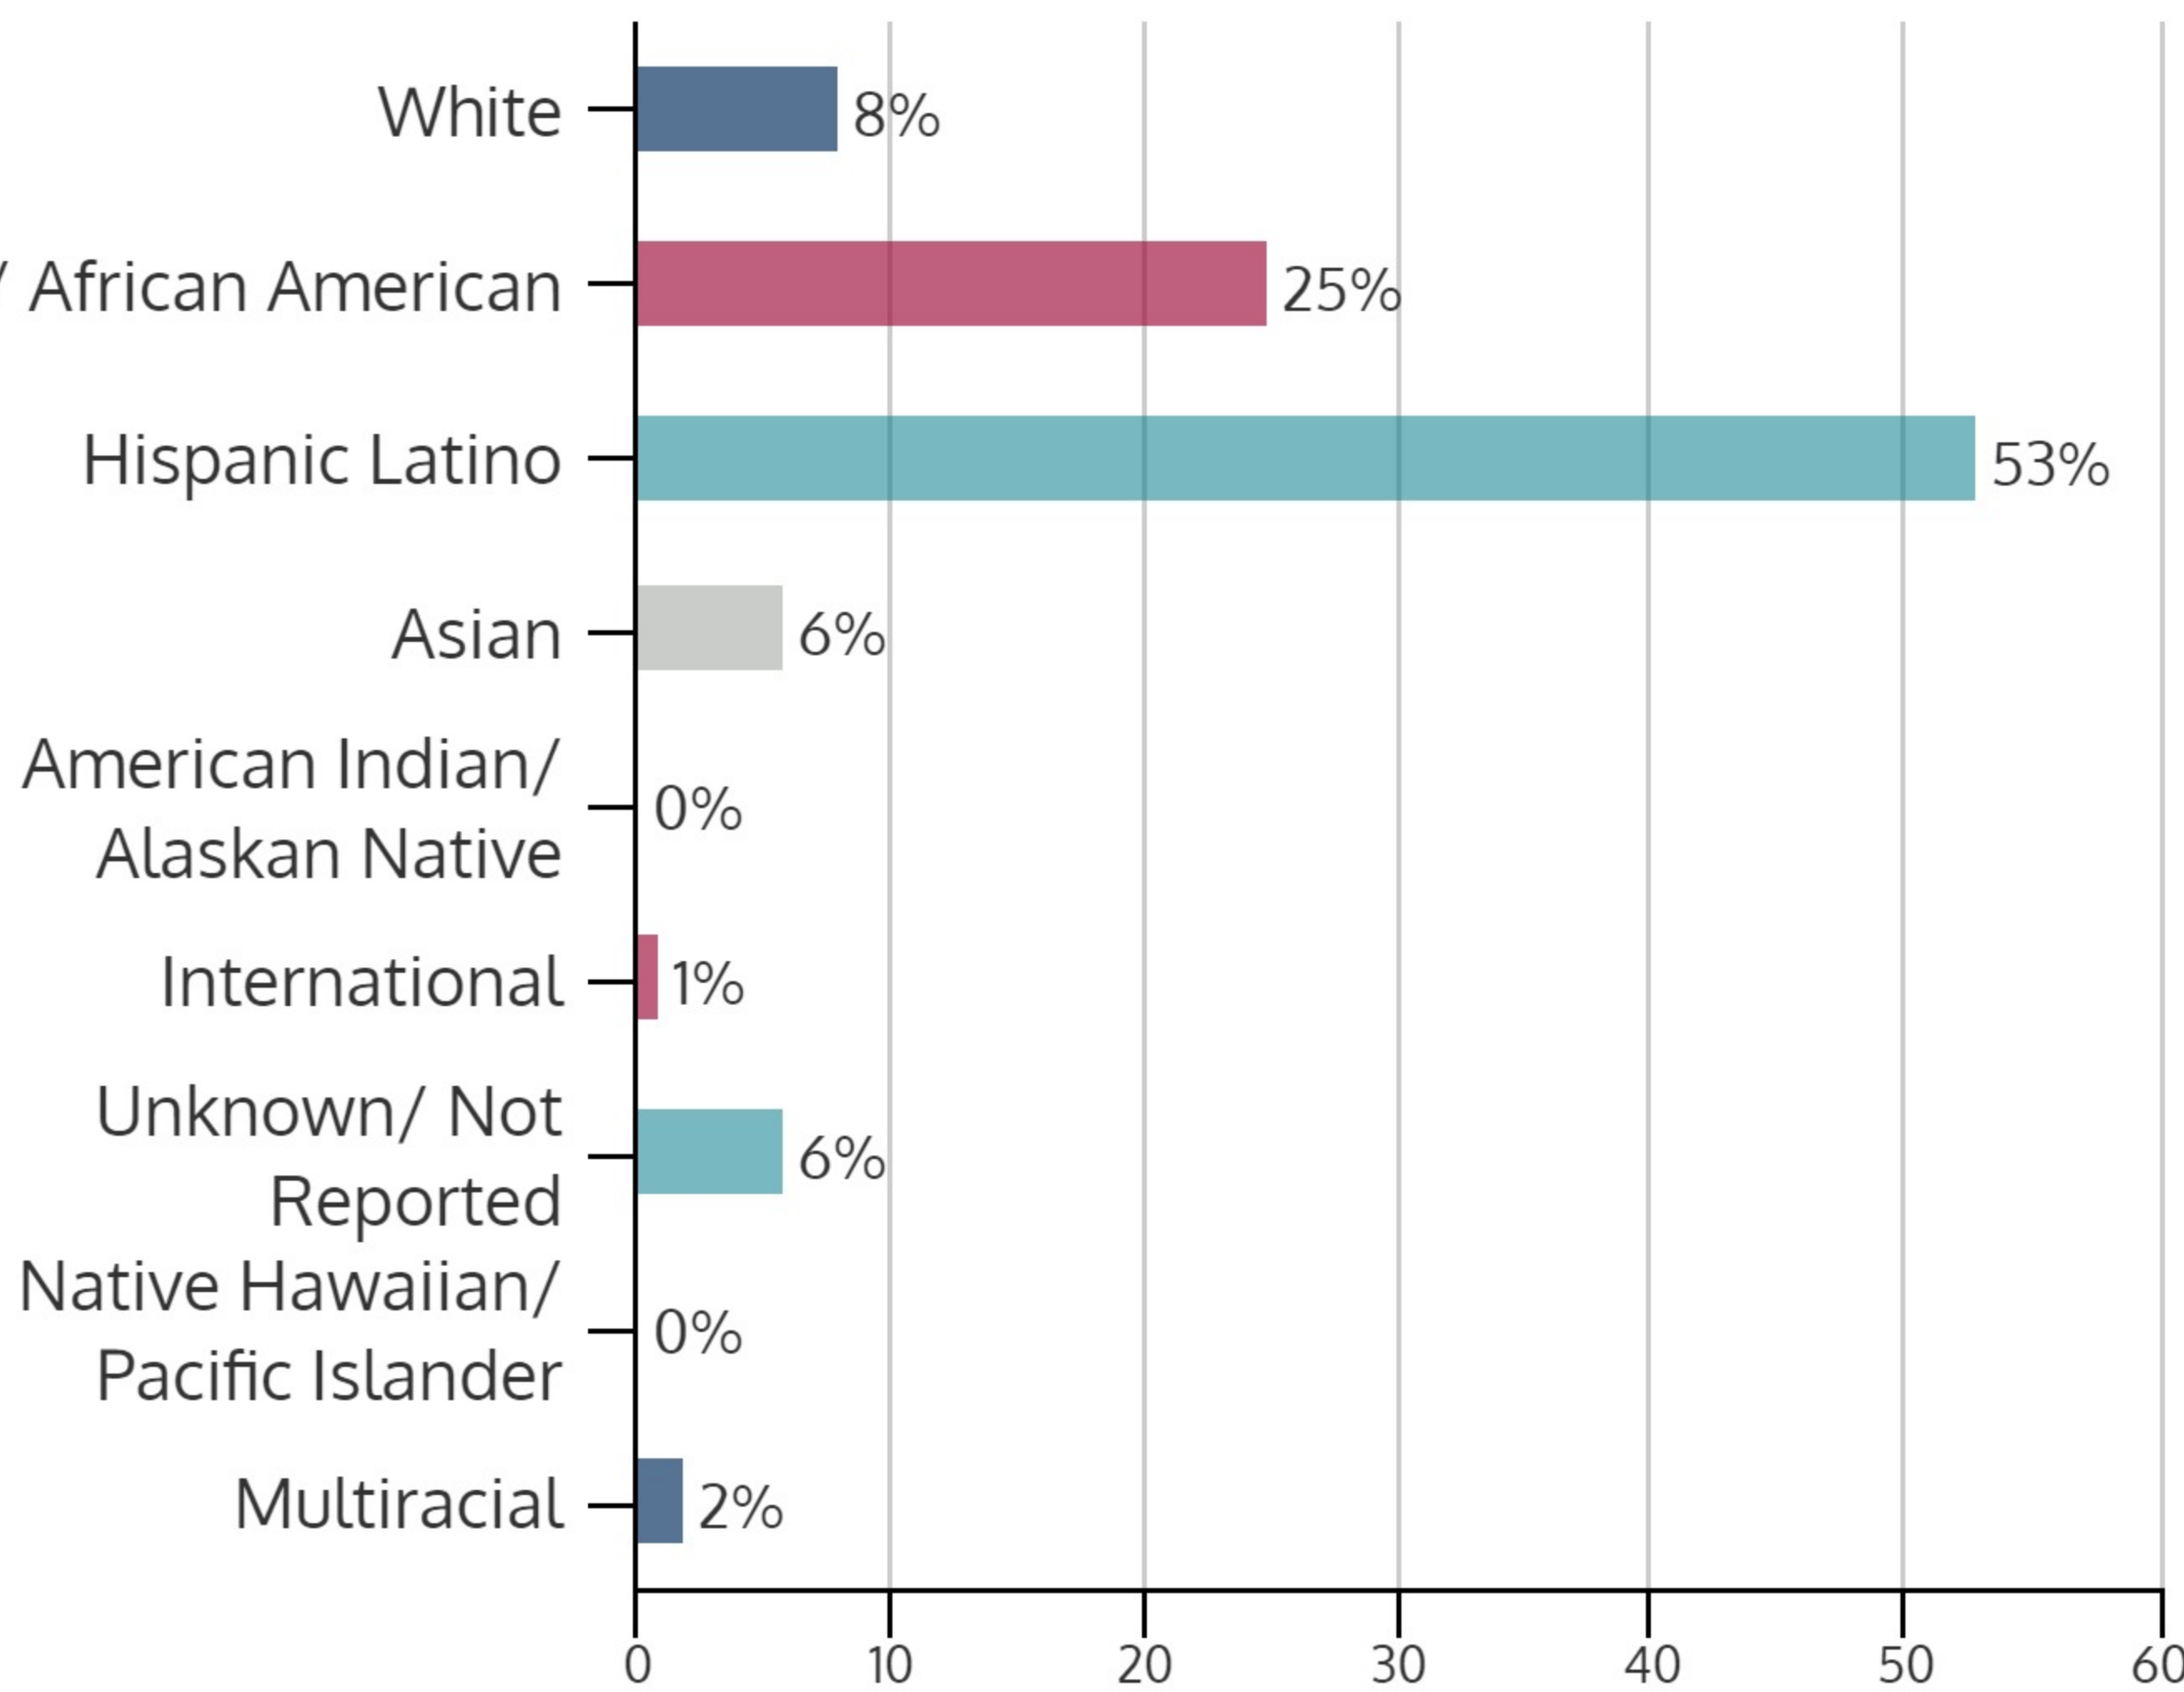

WORKFORCE DEVELOPMENT 2017Q1

2017Q1 HEADCOUNT: 550 STUDENTS

CIE STUDENT DEMOGRAPHICS

ETHNICITY

GENDER

AGE GROUP

CIE COURSE ENROLLMENTS

2017Q1 TOTAL COURSE ENROLLMENT: 577

Source: ST Student Enrollment Data (End of Term) - Courses with zero contact hours were excluded