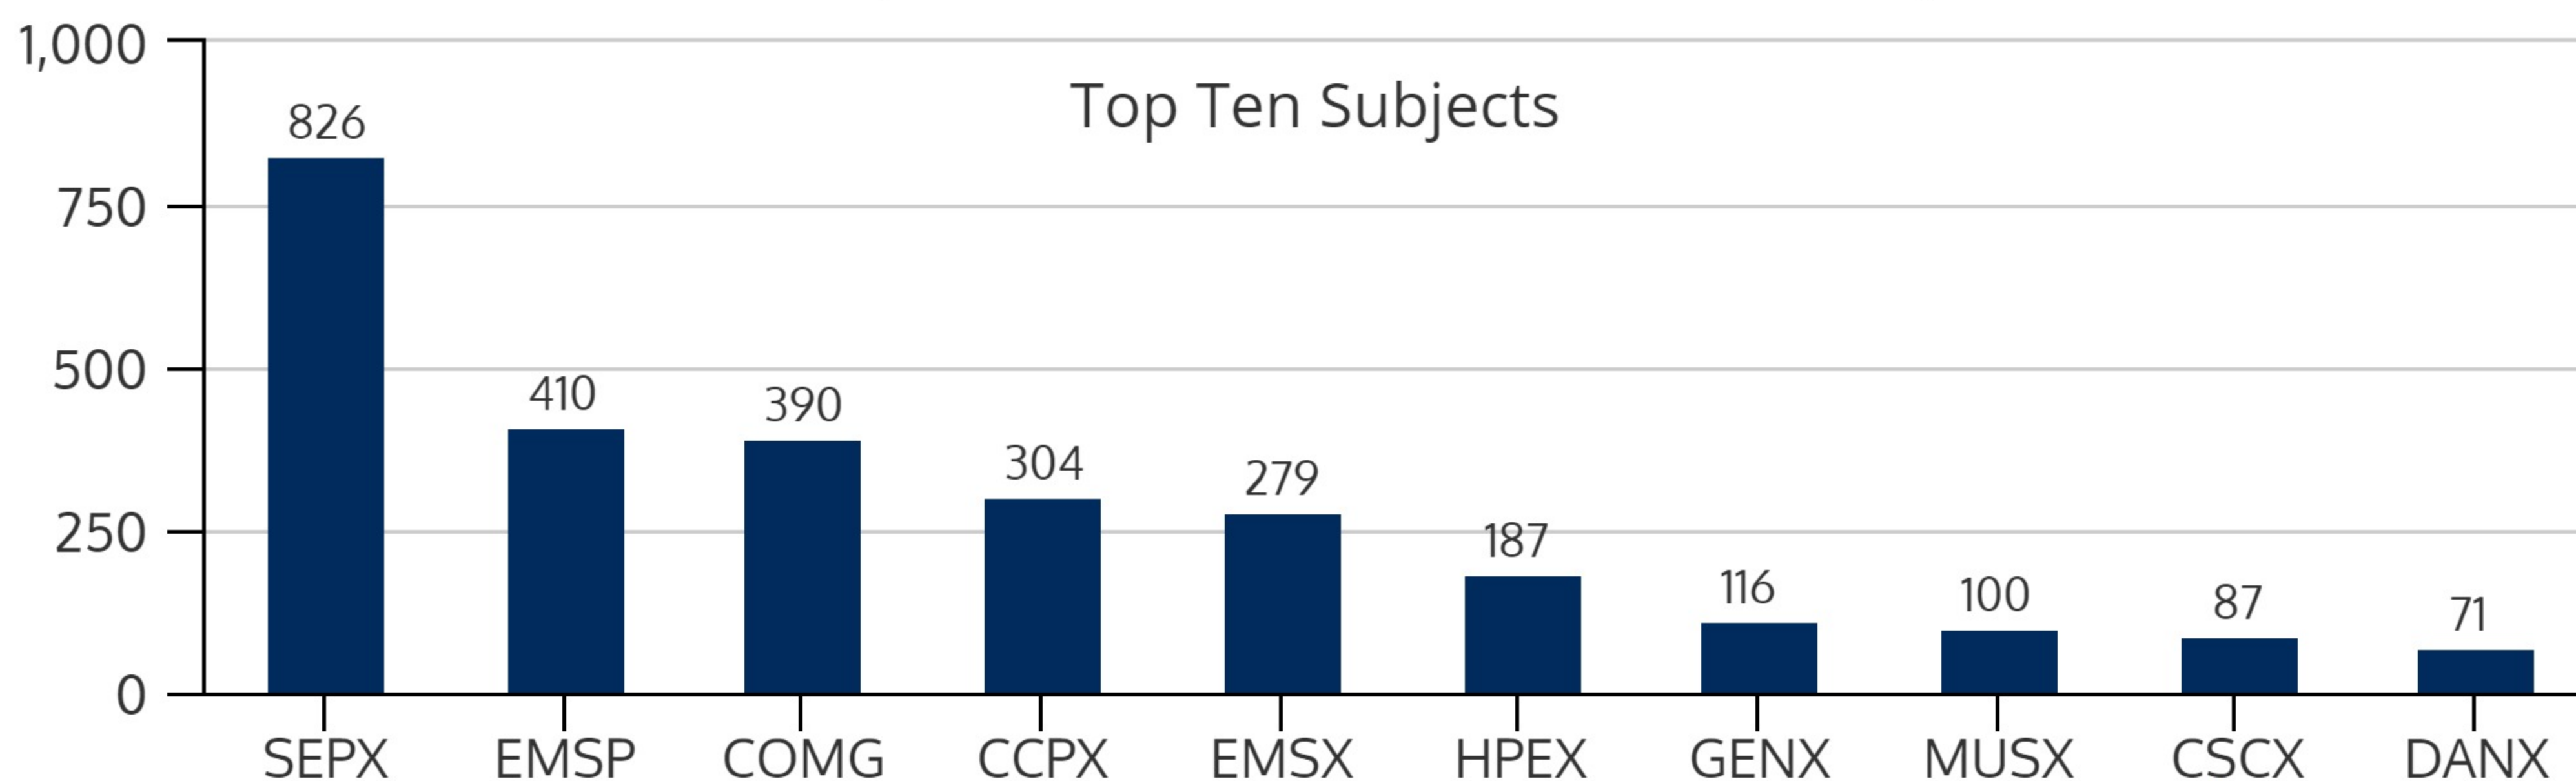

NORTHEAST CAMPUS 2017Q2

2017Q2 HEADCOUNT: 2,150 STUDENTS

CIE STUDENT DEMOGRAPHICS

ETHNICITY

GENDER

AGE GROUP

CIE COURSE ENROLLMENTS

2017Q2 TOTAL COURSE ENROLLMENT: 3,364

Source: ST Student Enrollment Data (End of Term) - Courses with zero contact hours excluded