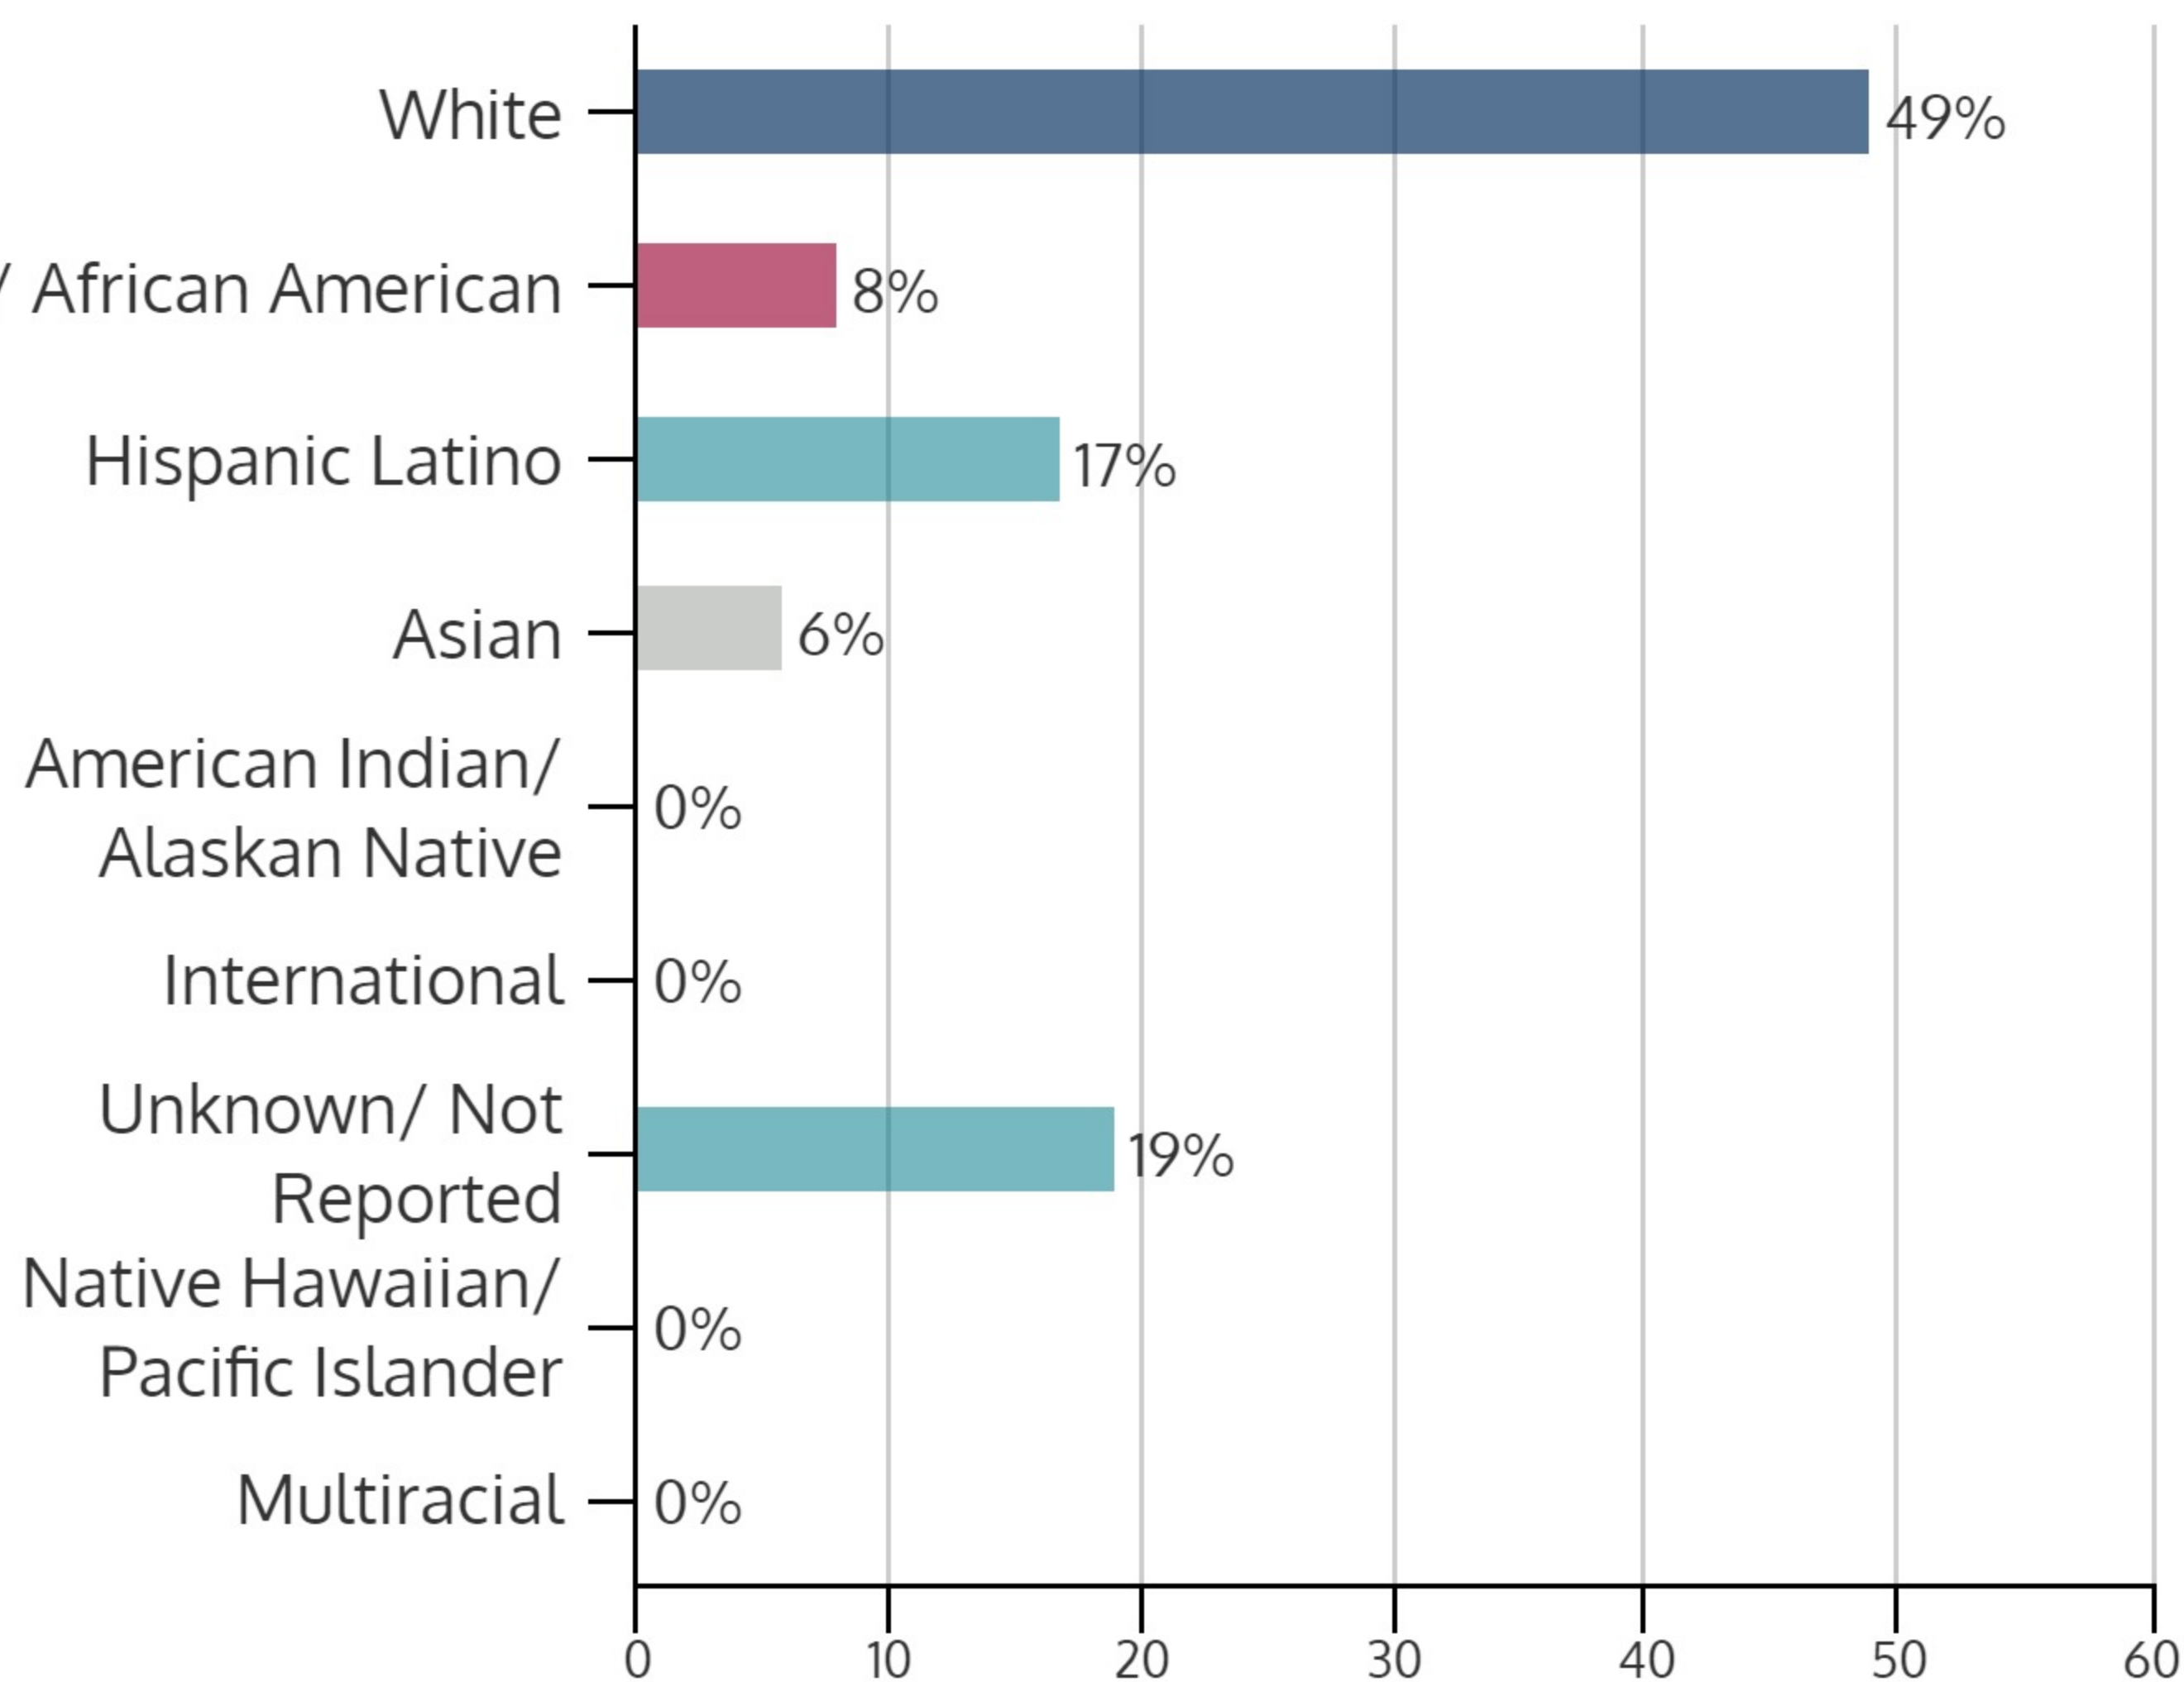

NORTHEAST CAMPUS 2017Q2

2017Q2 HEADCOUNT: 2,150 STUDENTS

CIE STUDENT DEMOGRAPHICS

ETHNICITY

GENDER

AGE GROUP

CIE COURSE ENROLLMENTS

2017Q2 TOTAL COURSE ENROLLMENT: 3,364

Source: ST Student Enrollment Data (End of Term) - Courses with zero contact hours excluded