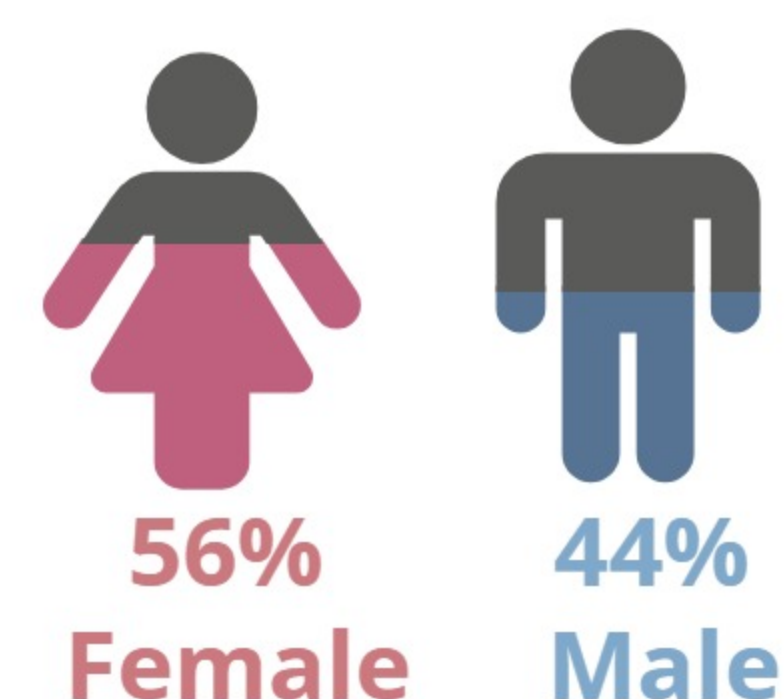

NORTHEAST CAMPUS 2017Q2

2017Q2 HEADCOUNT: 2,150 STUDENTS

CIE STUDENT DEMOGRAPHICS

ETHNICITY

GENDER

AGE GROUP

CIE COURSE ENROLLMENTS

2017Q2 TOTAL COURSE ENROLLMENT: 3,364

Source: ST Student Enrollment Data (End of Term) - Courses with zero contact hours excluded