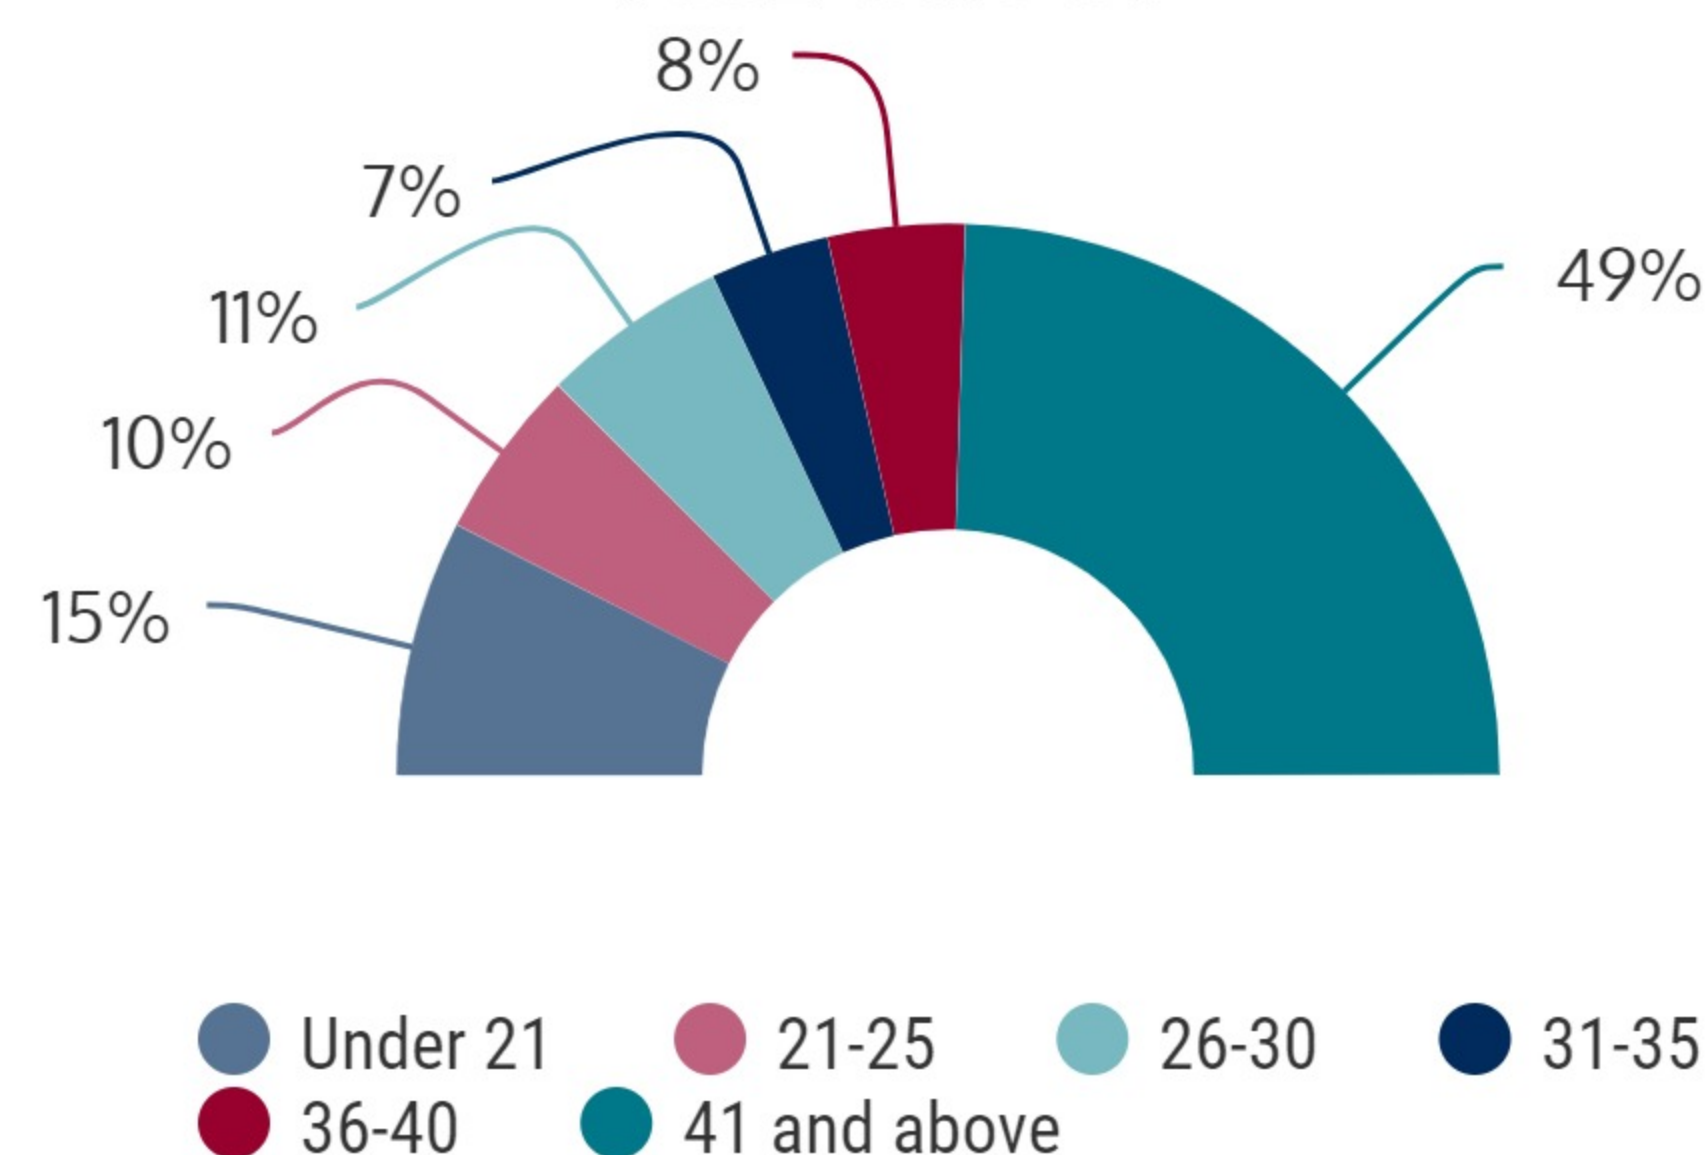

NORTHEAST CAMPUS 2017Q2

2017Q2 HEADCOUNT: 2,150 STUDENTS

CIE STUDENT DEMOGRAPHICS

ETHNICITY

GENDER

AGE GROUP

CIE COURSE ENROLLMENTS

2017Q2 TOTAL COURSE ENROLLMENT: 3,364

Source: ST Student Enrollment Data (End of Term) - Courses with zero contact hours excluded