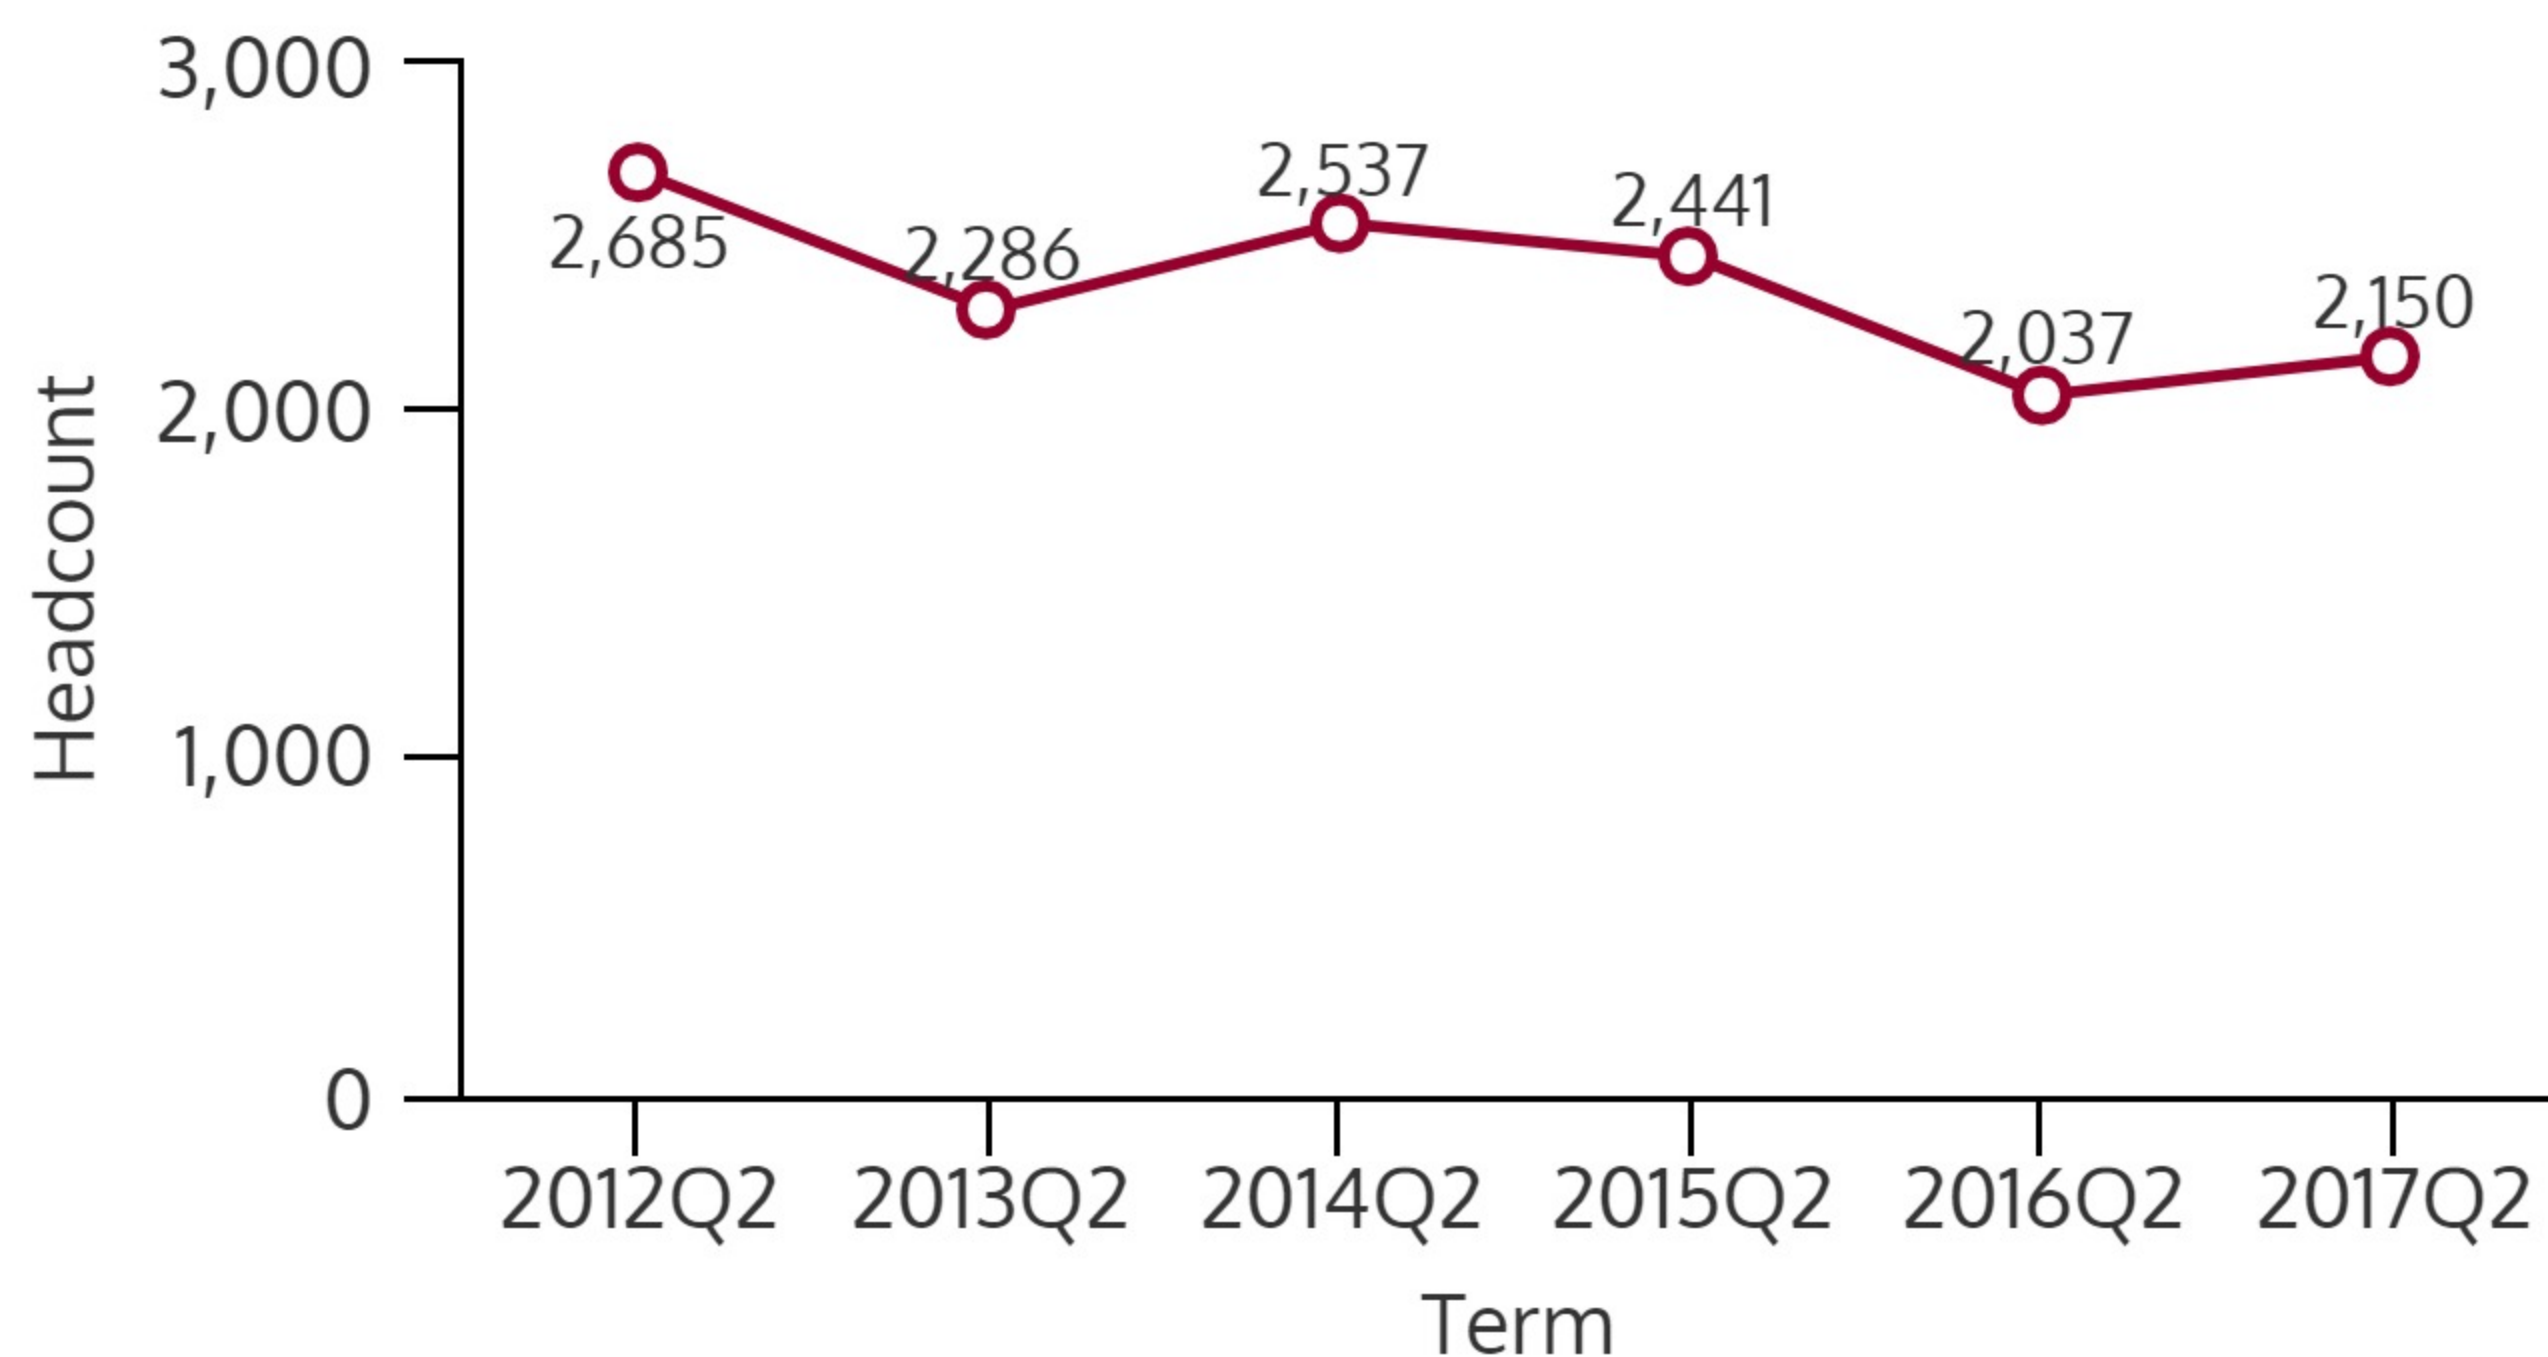

NORTHEAST CAMPUS 2017Q2

2017Q2 HEADCOUNT: 2,150 STUDENTS

CIE STUDENT DEMOGRAPHICS

ETHNICITY

GENDER

AGE GROUP

CIE COURSE ENROLLMENTS

2017Q2 TOTAL COURSE ENROLLMENT: 3,364

Source: ST Student Enrollment Data (End of Term) - Courses with zero contact hours excluded