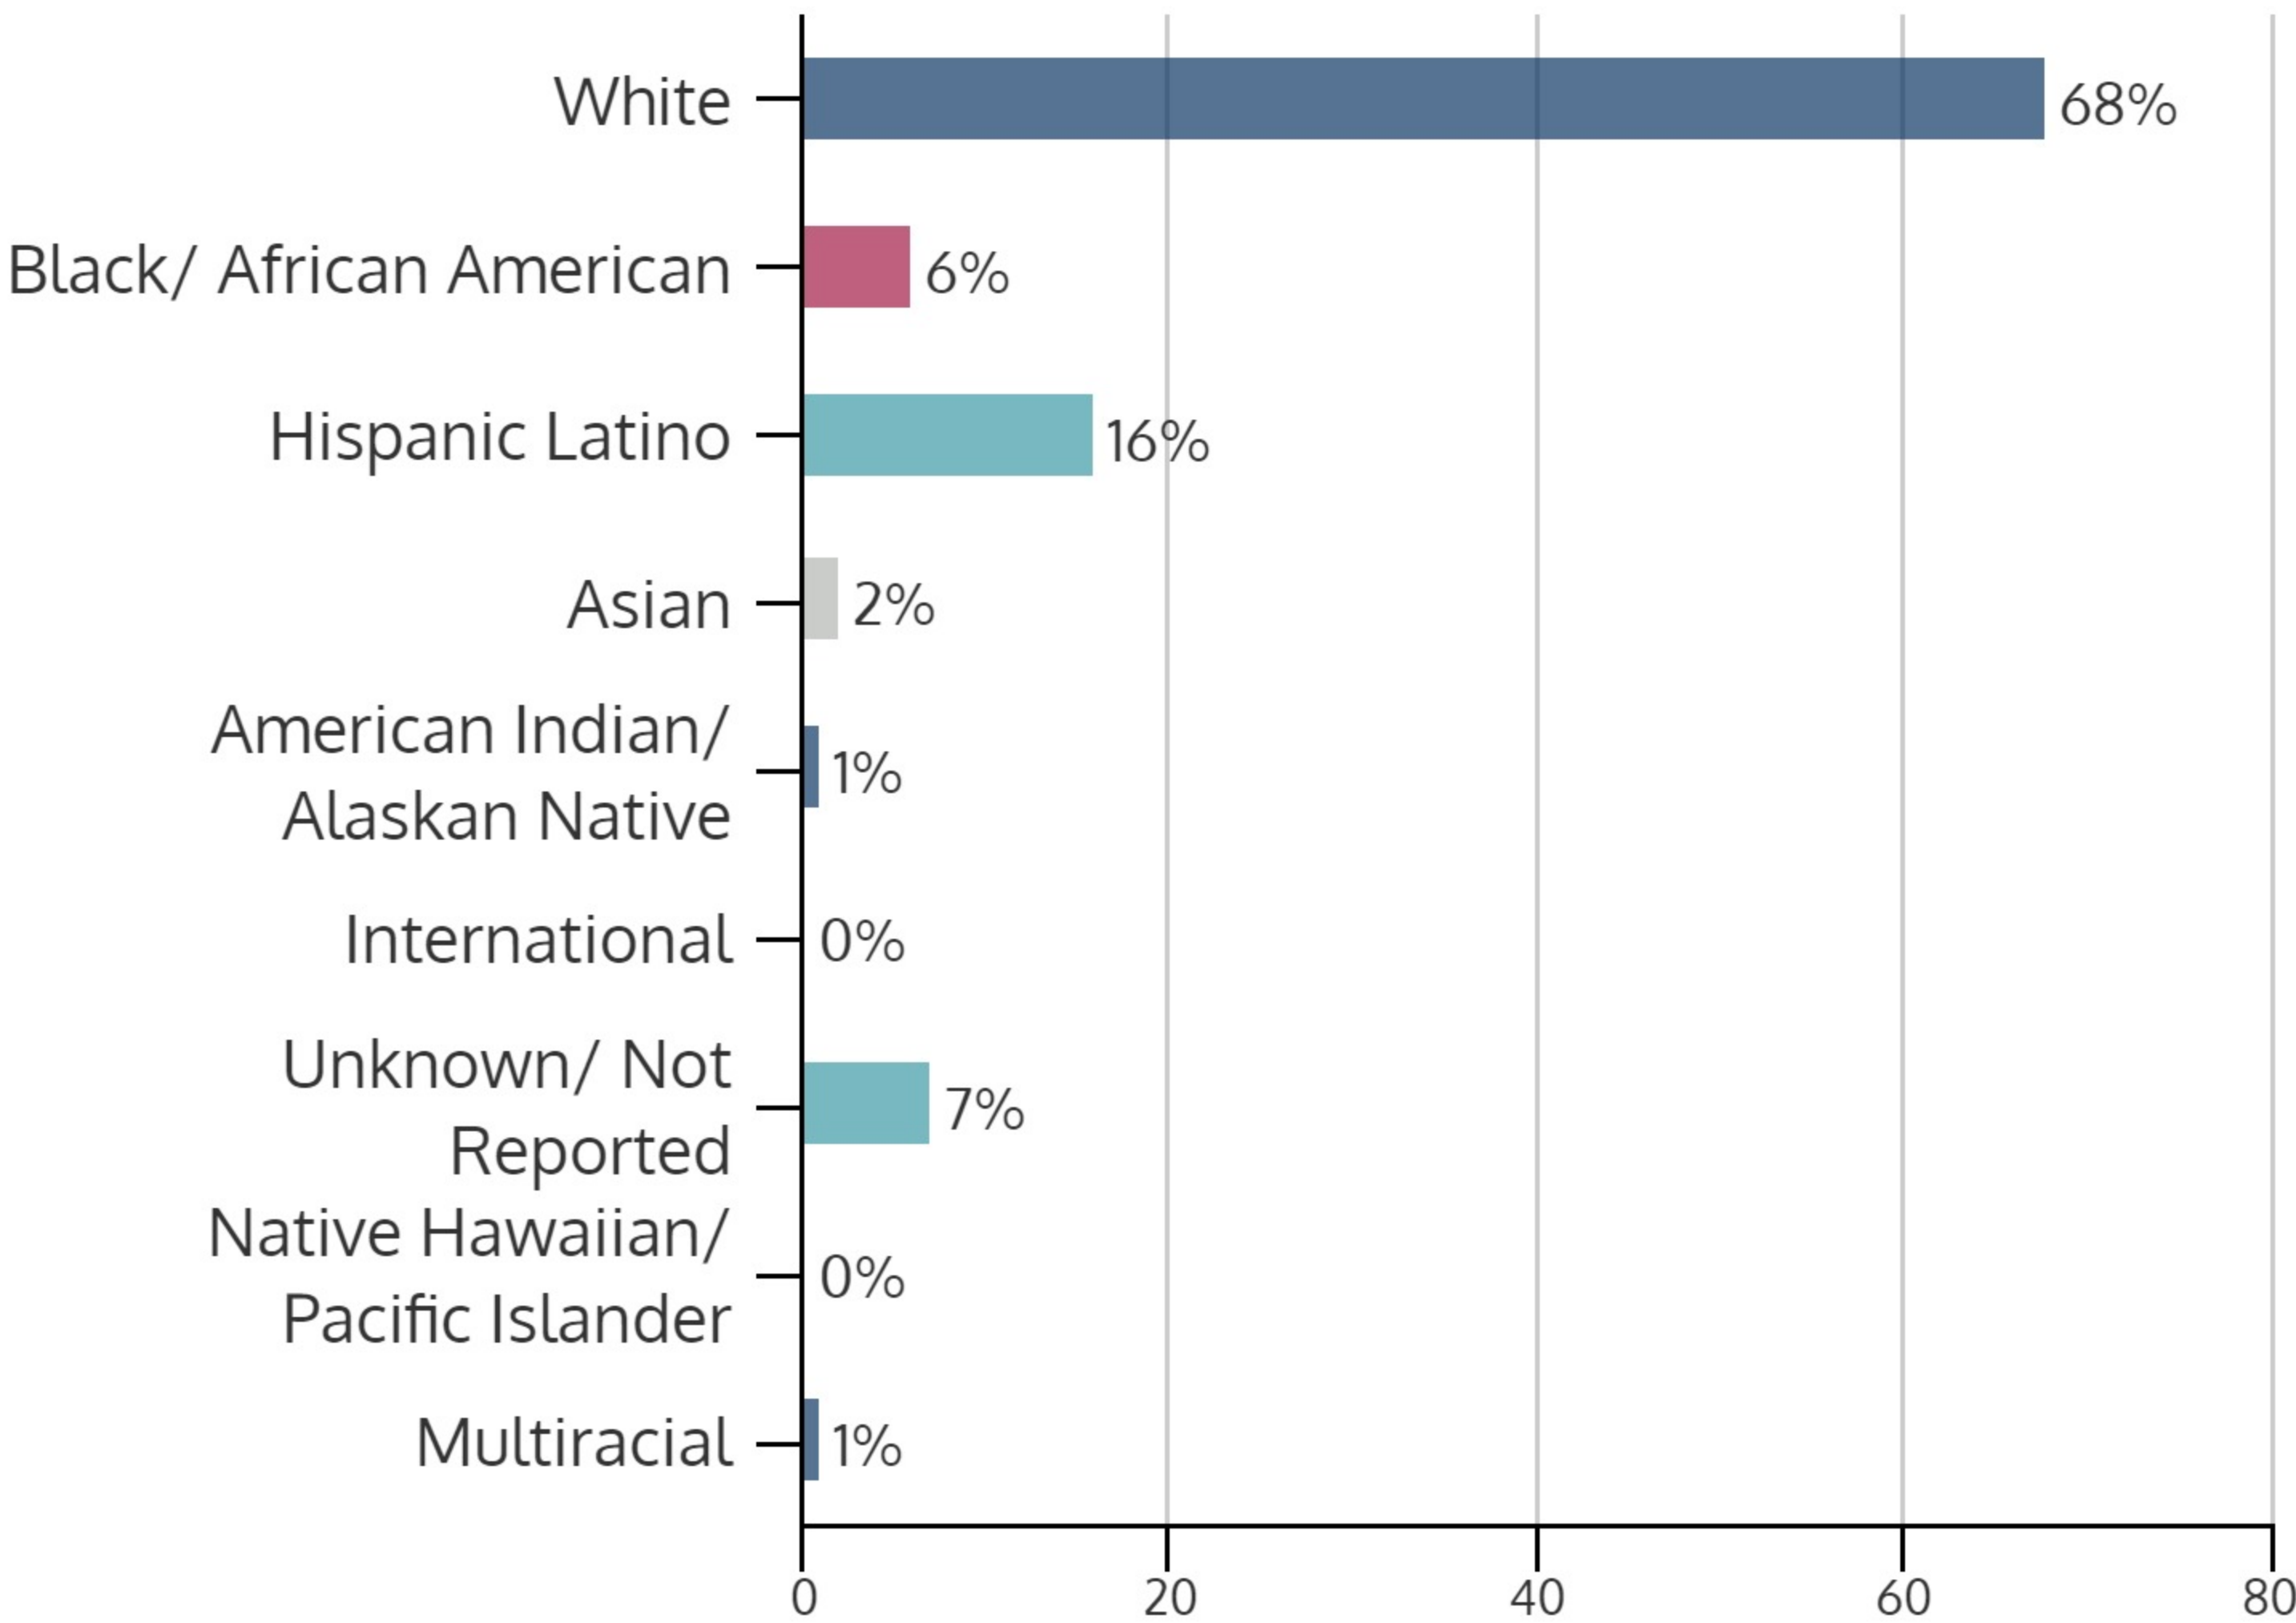

NORTHWEST CAMPUS 2017Q2

2017Q2 HEADCOUNT: 2,760 STUDENTS

CIE STUDENT DEMOGRAPHICS

ETHNICITY

GENDER

AGE GROUP

CIE COURSE ENROLLMENTS

2017Q2 TOTAL COURSE ENROLLMENT: 4,471

Source: ST Student Enrollment Data (End of Term) - Courses with zero contact hours were excluded
Corporate solution courses were excluded from all NW counts in this report