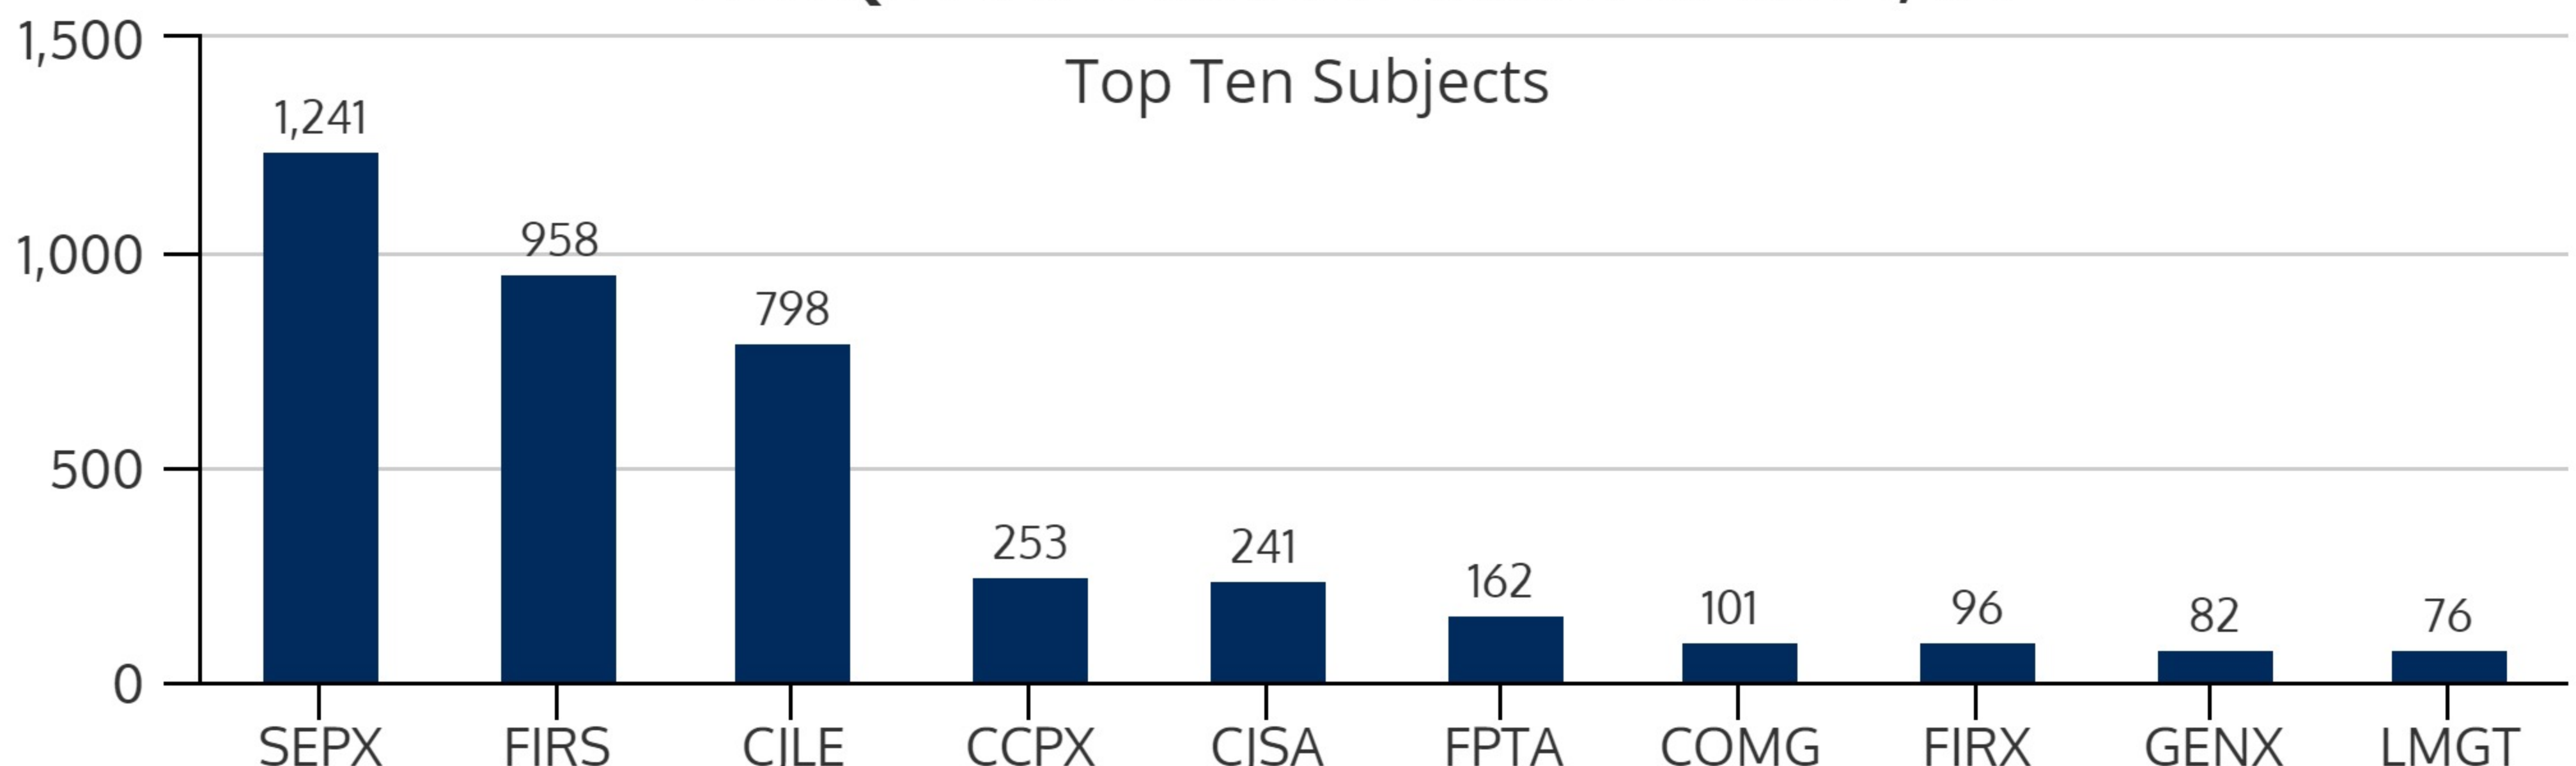

NORTHWEST CAMPUS 2017Q2

2017Q2 HEADCOUNT: 2,760 STUDENTS

CIE STUDENT DEMOGRAPHICS

ETHNICITY

GENDER

AGE GROUP

CIE COURSE ENROLLMENTS

2017Q2 TOTAL COURSE ENROLLMENT: 4,471

Source: ST Student Enrollment Data (End of Term) - Courses with zero contact hours were excluded
Corporate solution courses were excluded from all NW counts in this report