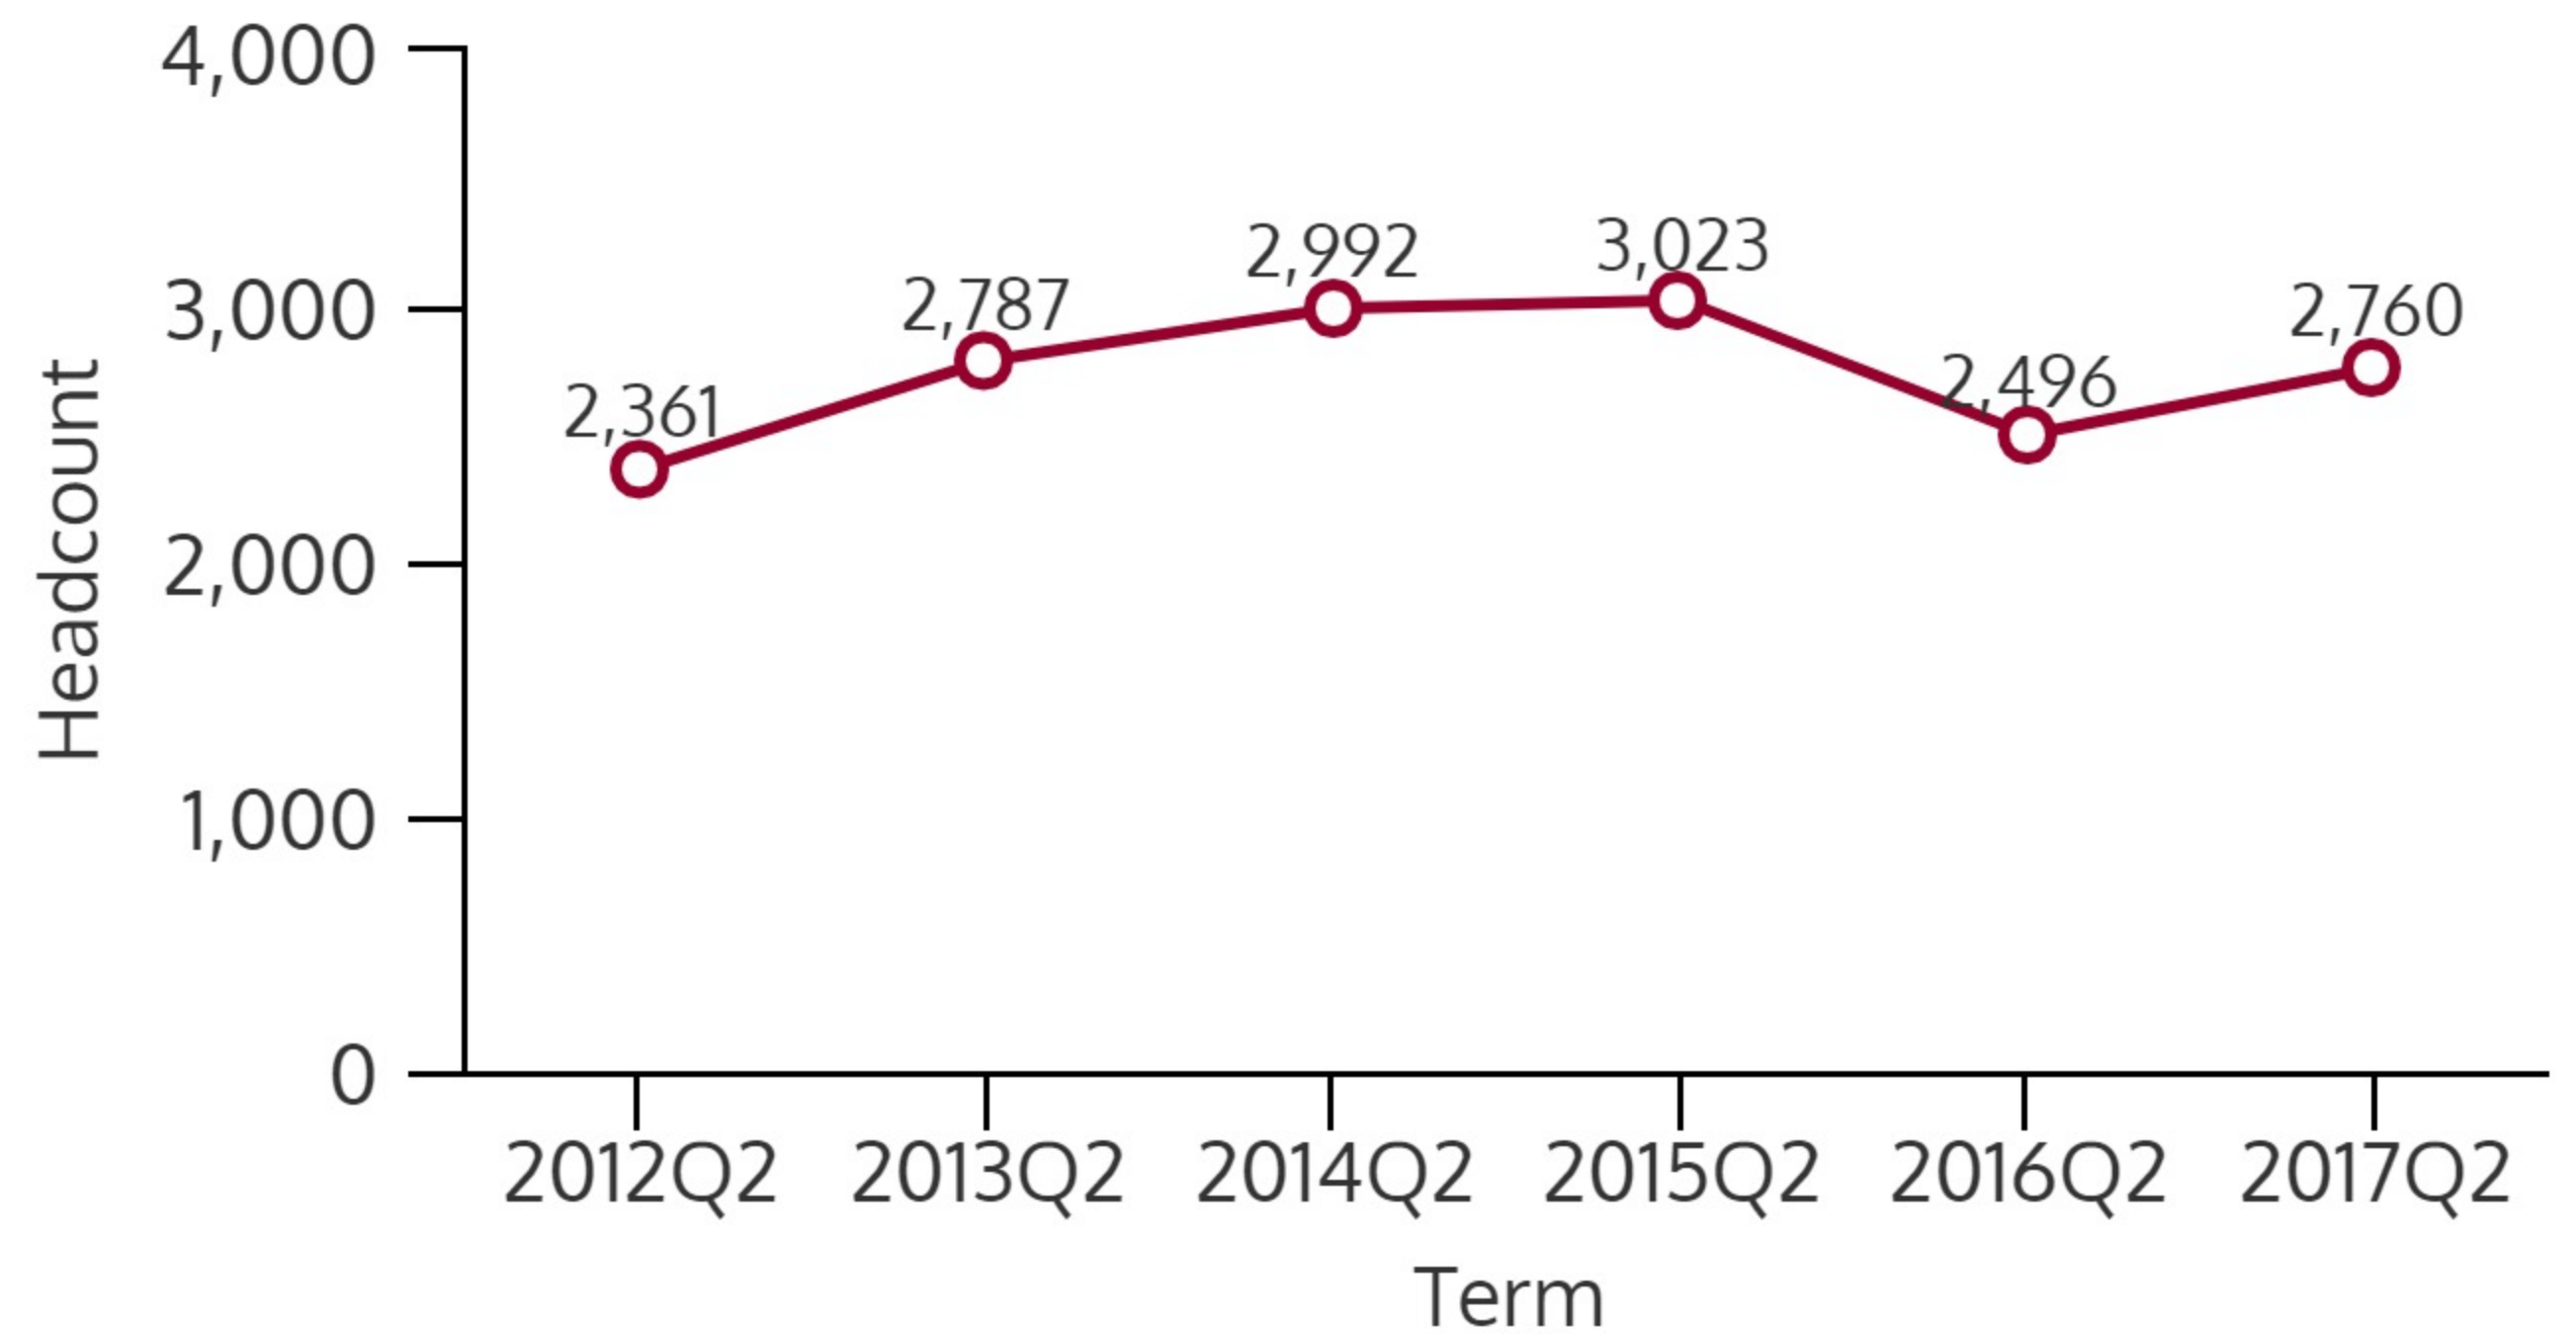

NORTHWEST CAMPUS 2017Q2

2017Q2 HEADCOUNT: 2,760 STUDENTS

CIE STUDENT DEMOGRAPHICS

ETHNICITY

GENDER

AGE GROUP

CIE COURSE ENROLLMENTS

2017Q2 TOTAL COURSE ENROLLMENT: 4,471

Source: ST Student Enrollment Data (End of Term) - Courses with zero contact hours were excluded
Corporate solution courses were excluded from all NW counts in this report