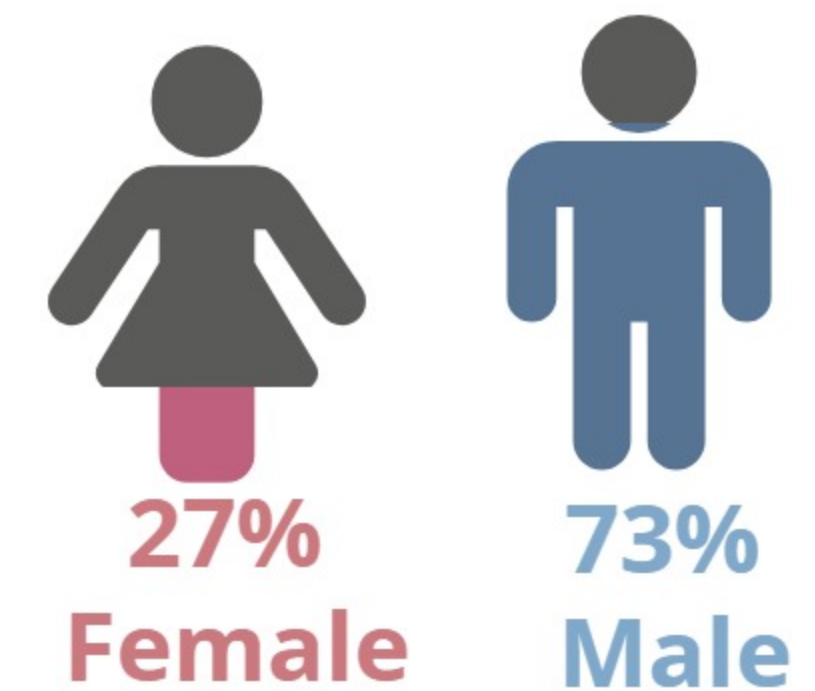

NORTHWEST CAMPUS 2017Q2

2017Q2 HEADCOUNT: 2,760 STUDENTS

CIE STUDENT DEMOGRAPHICS

ETHNICITY

GENDER

AGE GROUP

CIE COURSE ENROLLMENTS

2017Q2 TOTAL COURSE ENROLLMENT: 4,471