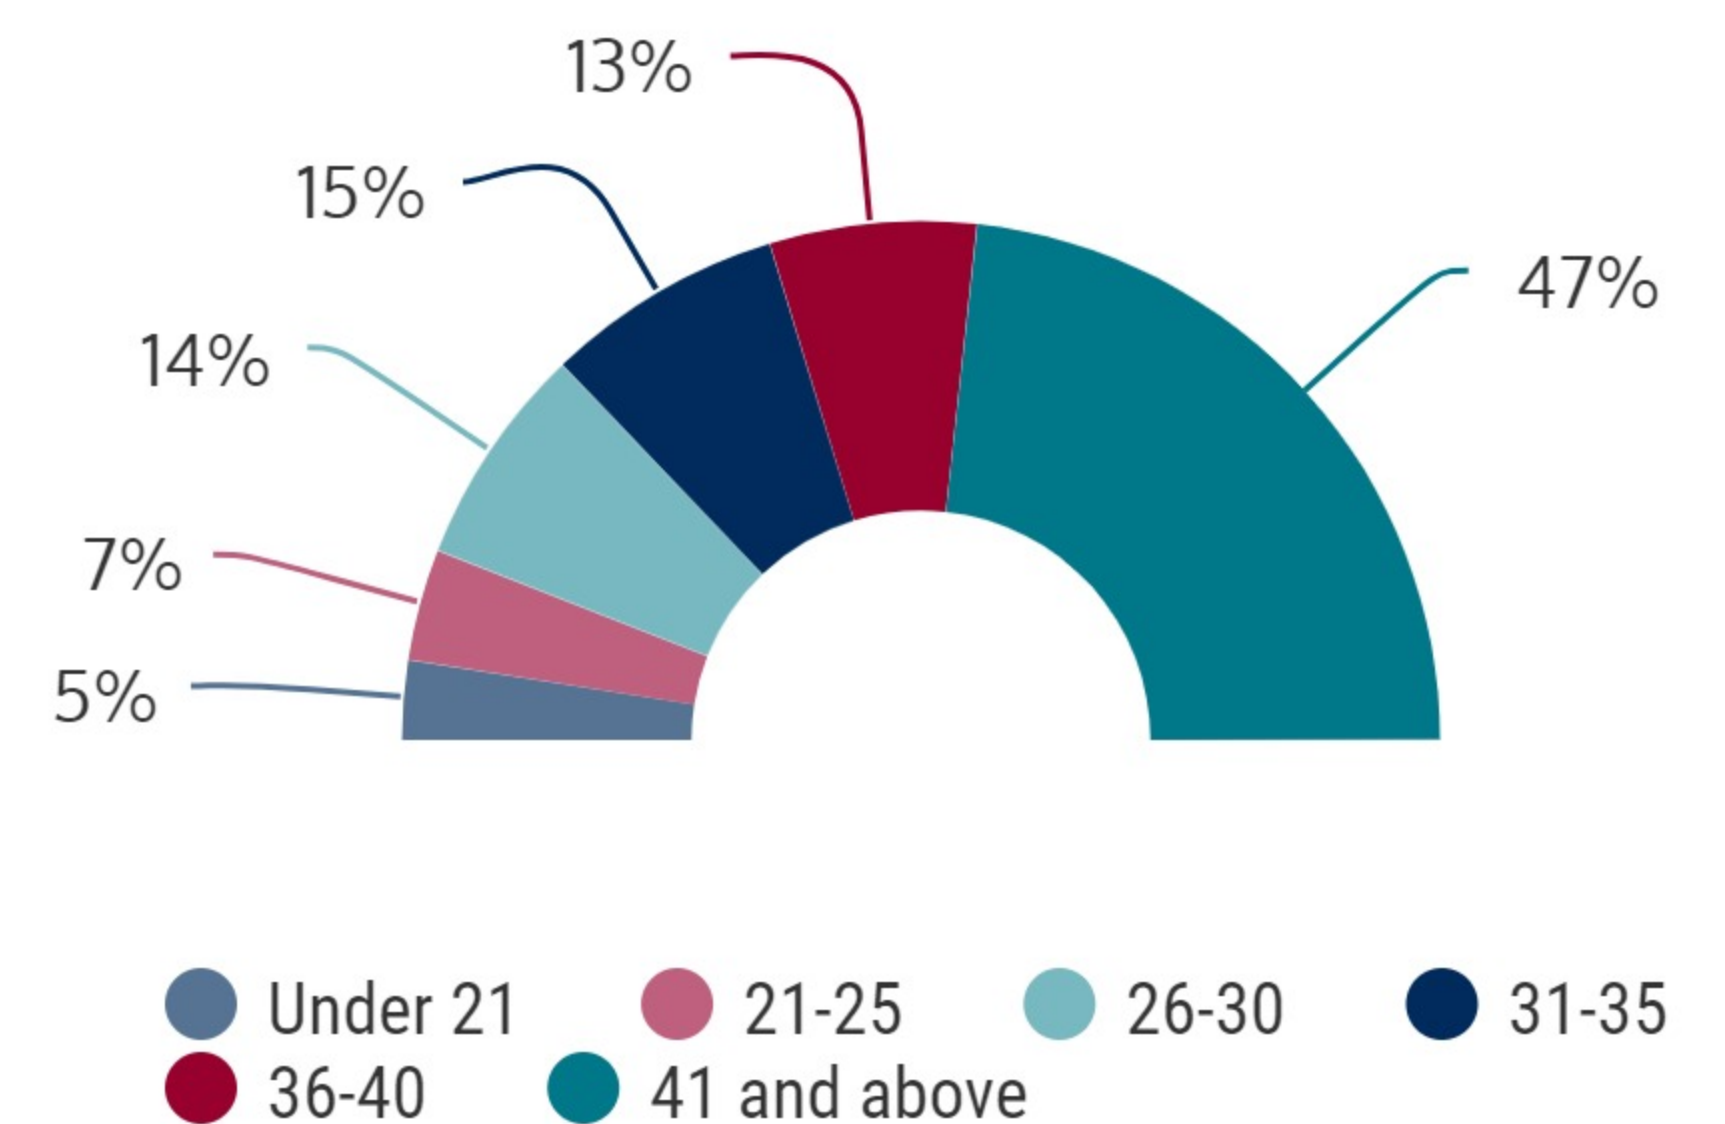

NORTHWEST CAMPUS 2017Q2

2017Q2 HEADCOUNT: 2,760 STUDENTS

CIE STUDENT DEMOGRAPHICS

ETHNICITY

GENDER

AGE GROUP

CIE COURSE ENROLLMENTS

2017Q2 TOTAL COURSE ENROLLMENT: 4,471

Source: ST Student Enrollment Data (End of Term) - Courses with zero contact hours were excluded
Corporate solution courses were excluded from all NW counts in this report