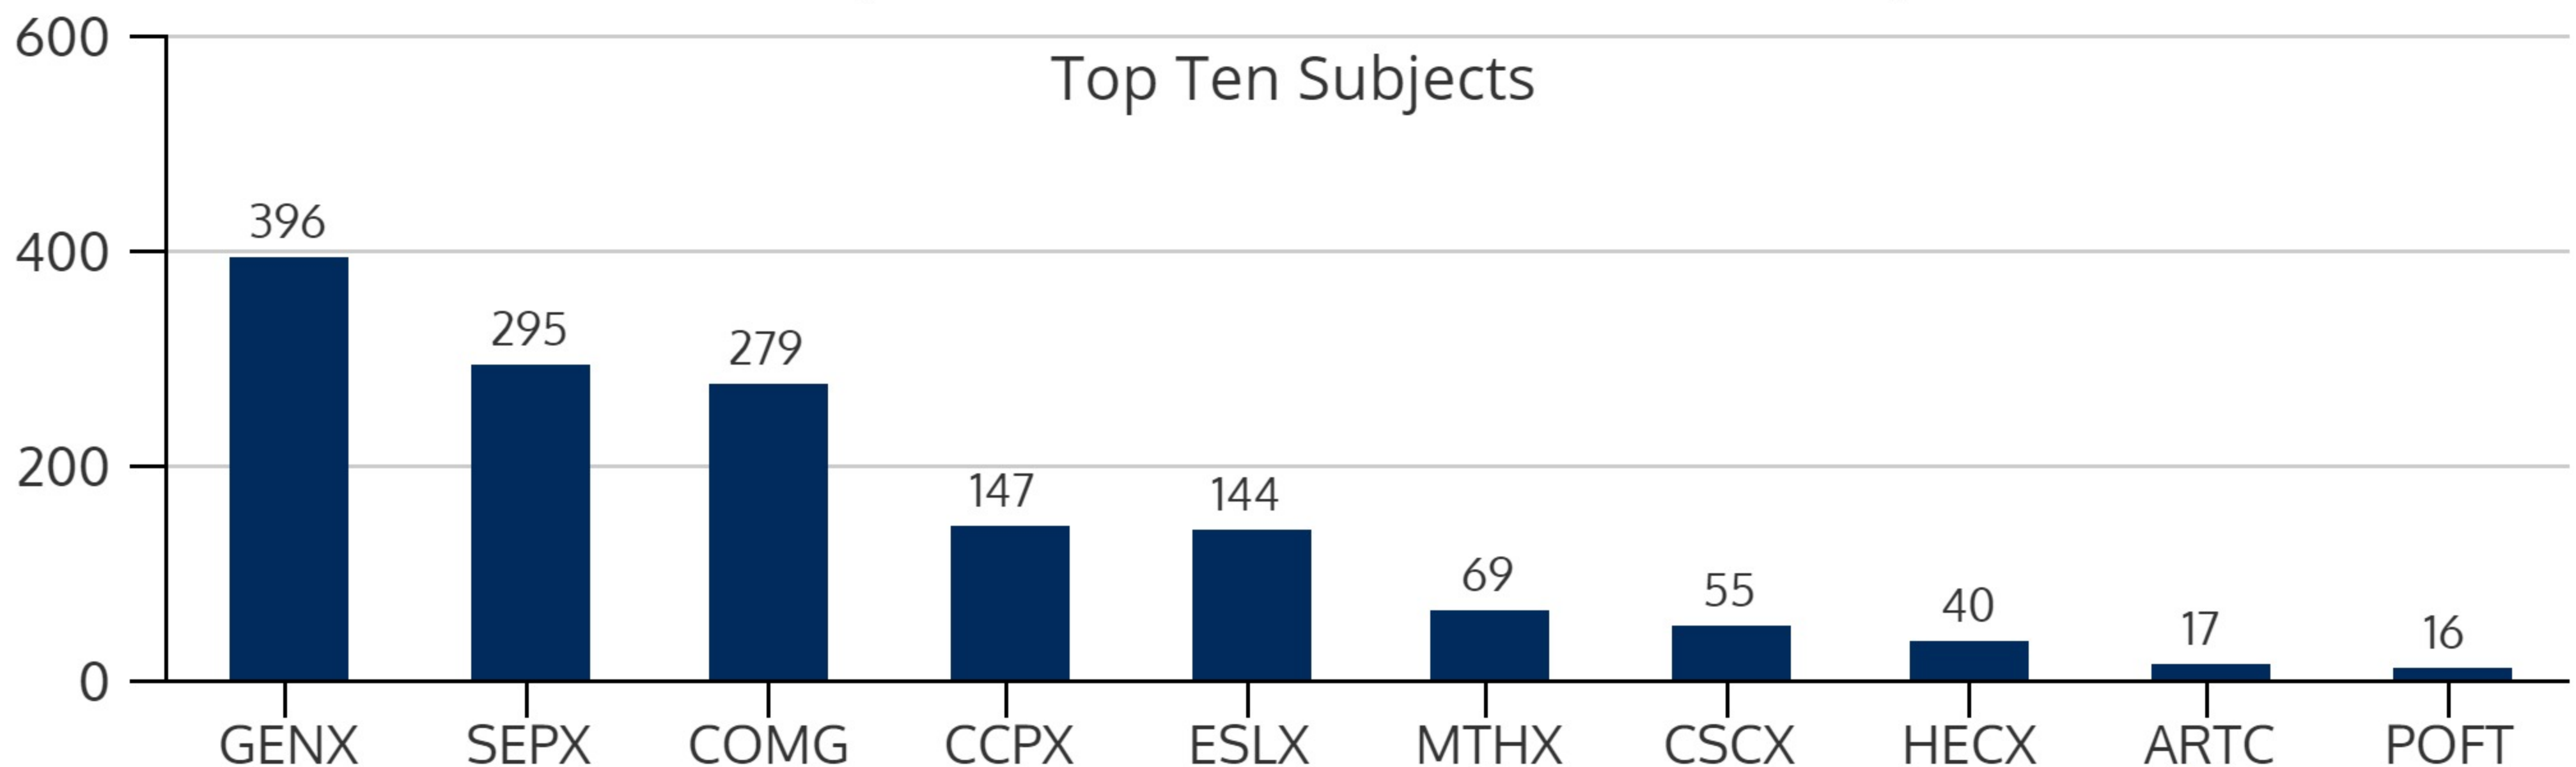

SOUTHEAST CAMPUS 2017Q2

2017Q2 HEADCOUNT: 1,003 STUDENTS

CIE STUDENT DEMOGRAPHICS

ETHNICITY

GENDER

AGE GROUP

CIE COURSE ENROLLMENTS

2017Q2 TOTAL COURSE ENROLLMENT: 1,603

Source: ST Student Enrollment Data (End of Term) - Courses with zero contact hours were excluded