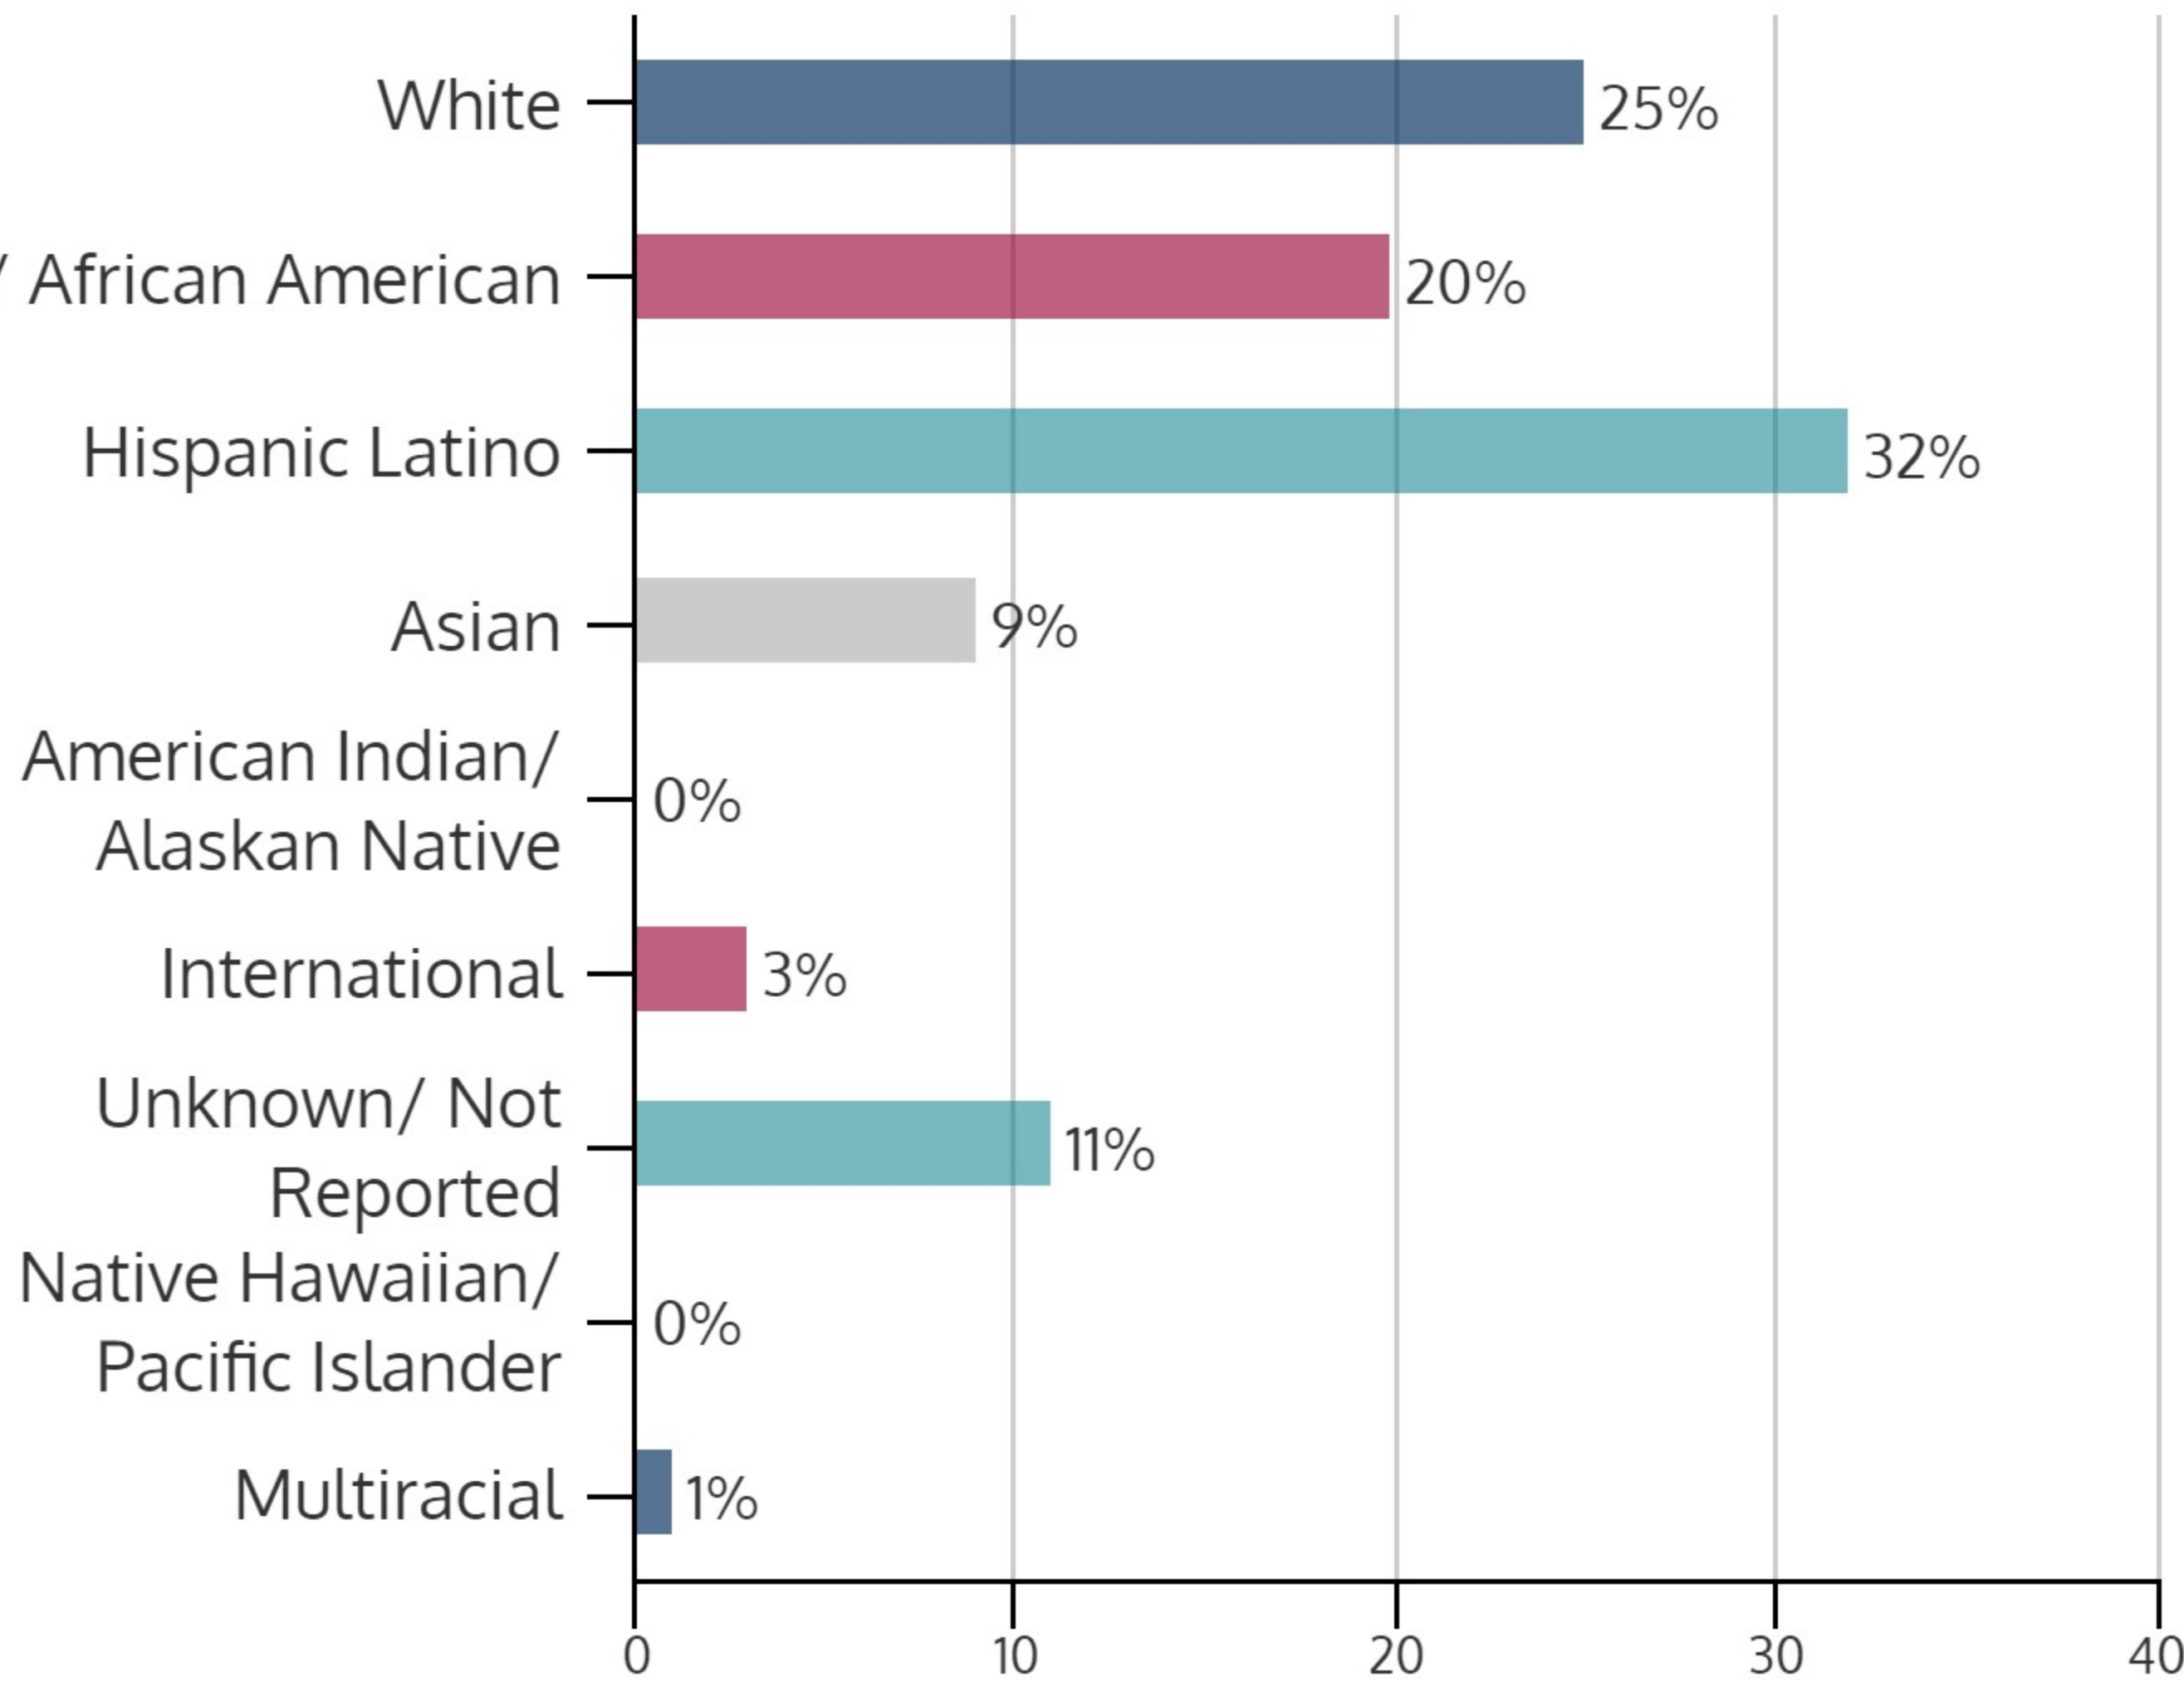

SOUTHEAST CAMPUS 2017Q2

2017Q2 HEADCOUNT: 1,003 STUDENTS

CIE STUDENT DEMOGRAPHICS

ETHNICITY

GENDER

AGE GROUP

CIE COURSE ENROLLMENTS

2017Q2 TOTAL COURSE ENROLLMENT: 1,603

Source: ST Student Enrollment Data (End of Term) - Courses with zero contact hours were excluded