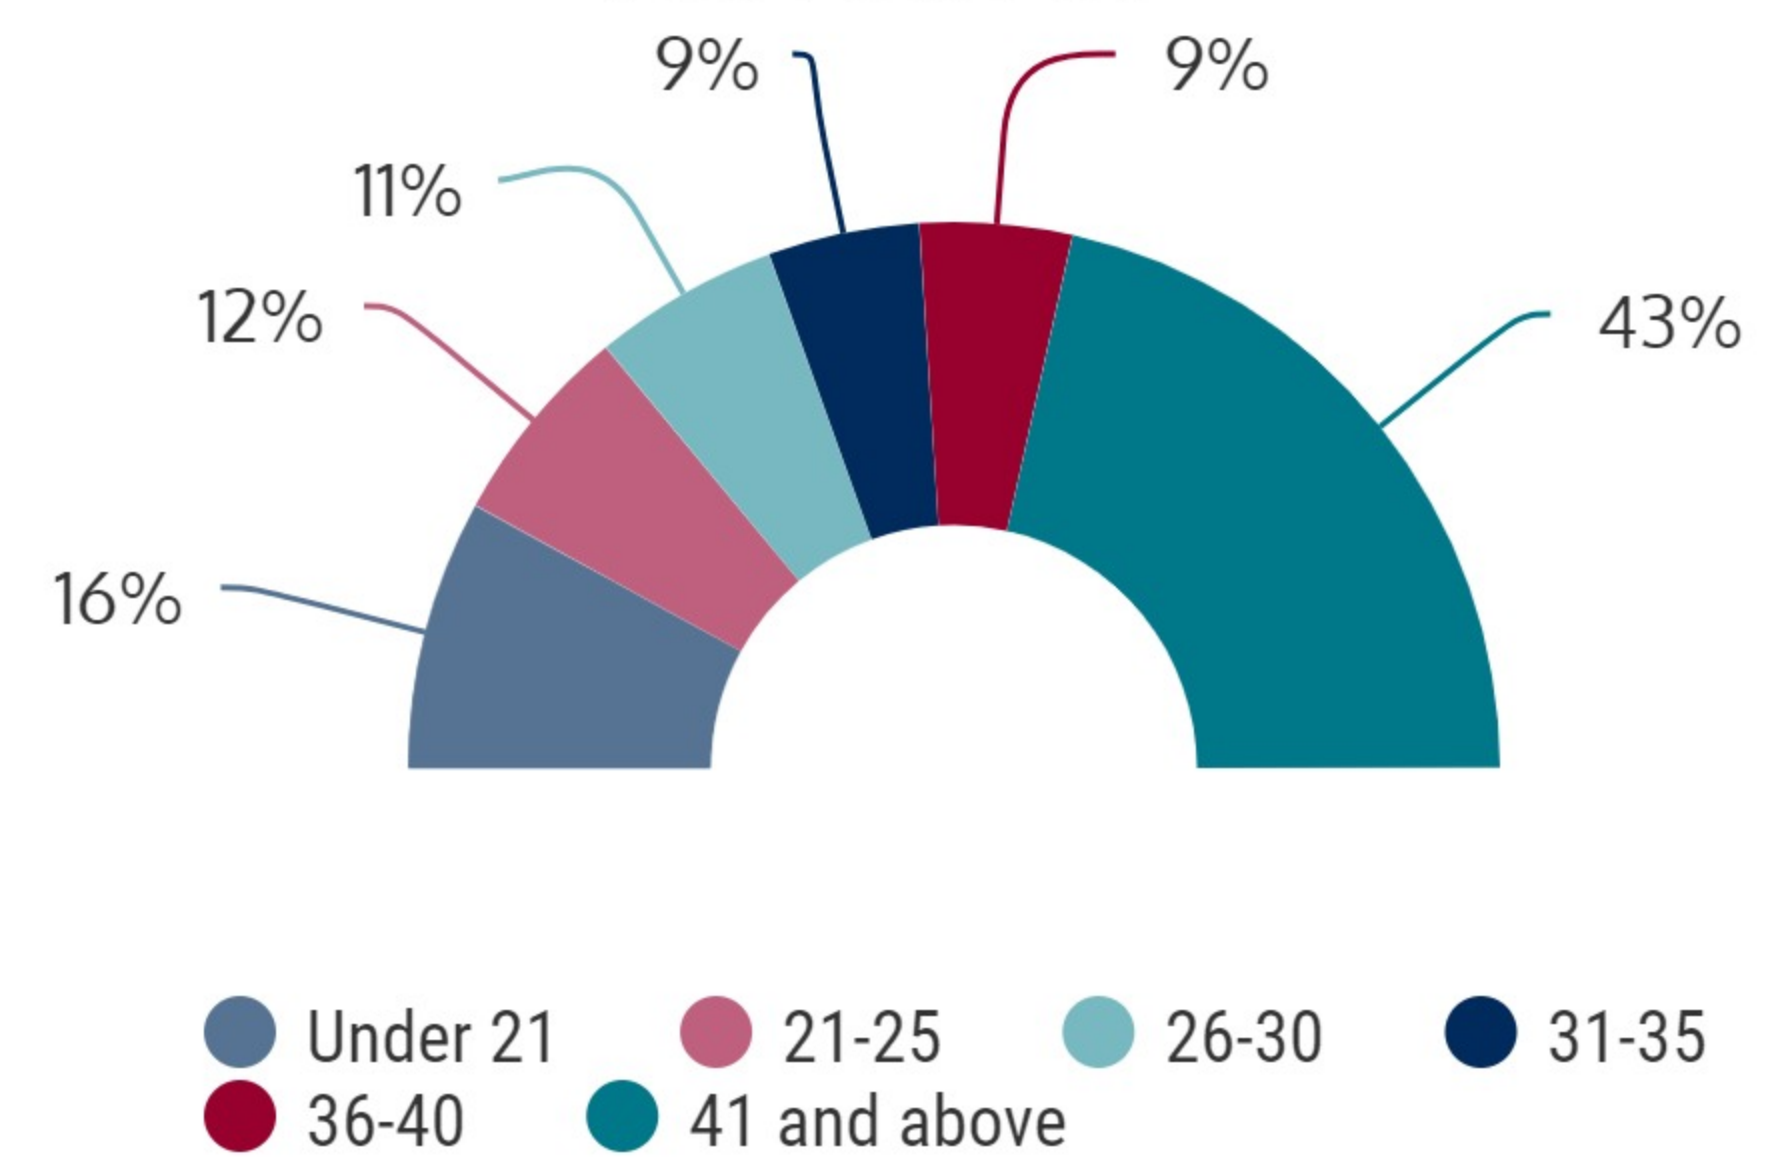

SOUTHEAST CAMPUS 2017Q2

2017Q2 HEADCOUNT: 1,003 STUDENTS

CIE STUDENT DEMOGRAPHICS

ETHNICITY

GENDER

AGE GROUP

CIE COURSE ENROLLMENTS

2017Q2 TOTAL COURSE ENROLLMENT: 1,603

Source: ST Student Enrollment Data (End of Term) - Courses with zero contact hours were excluded