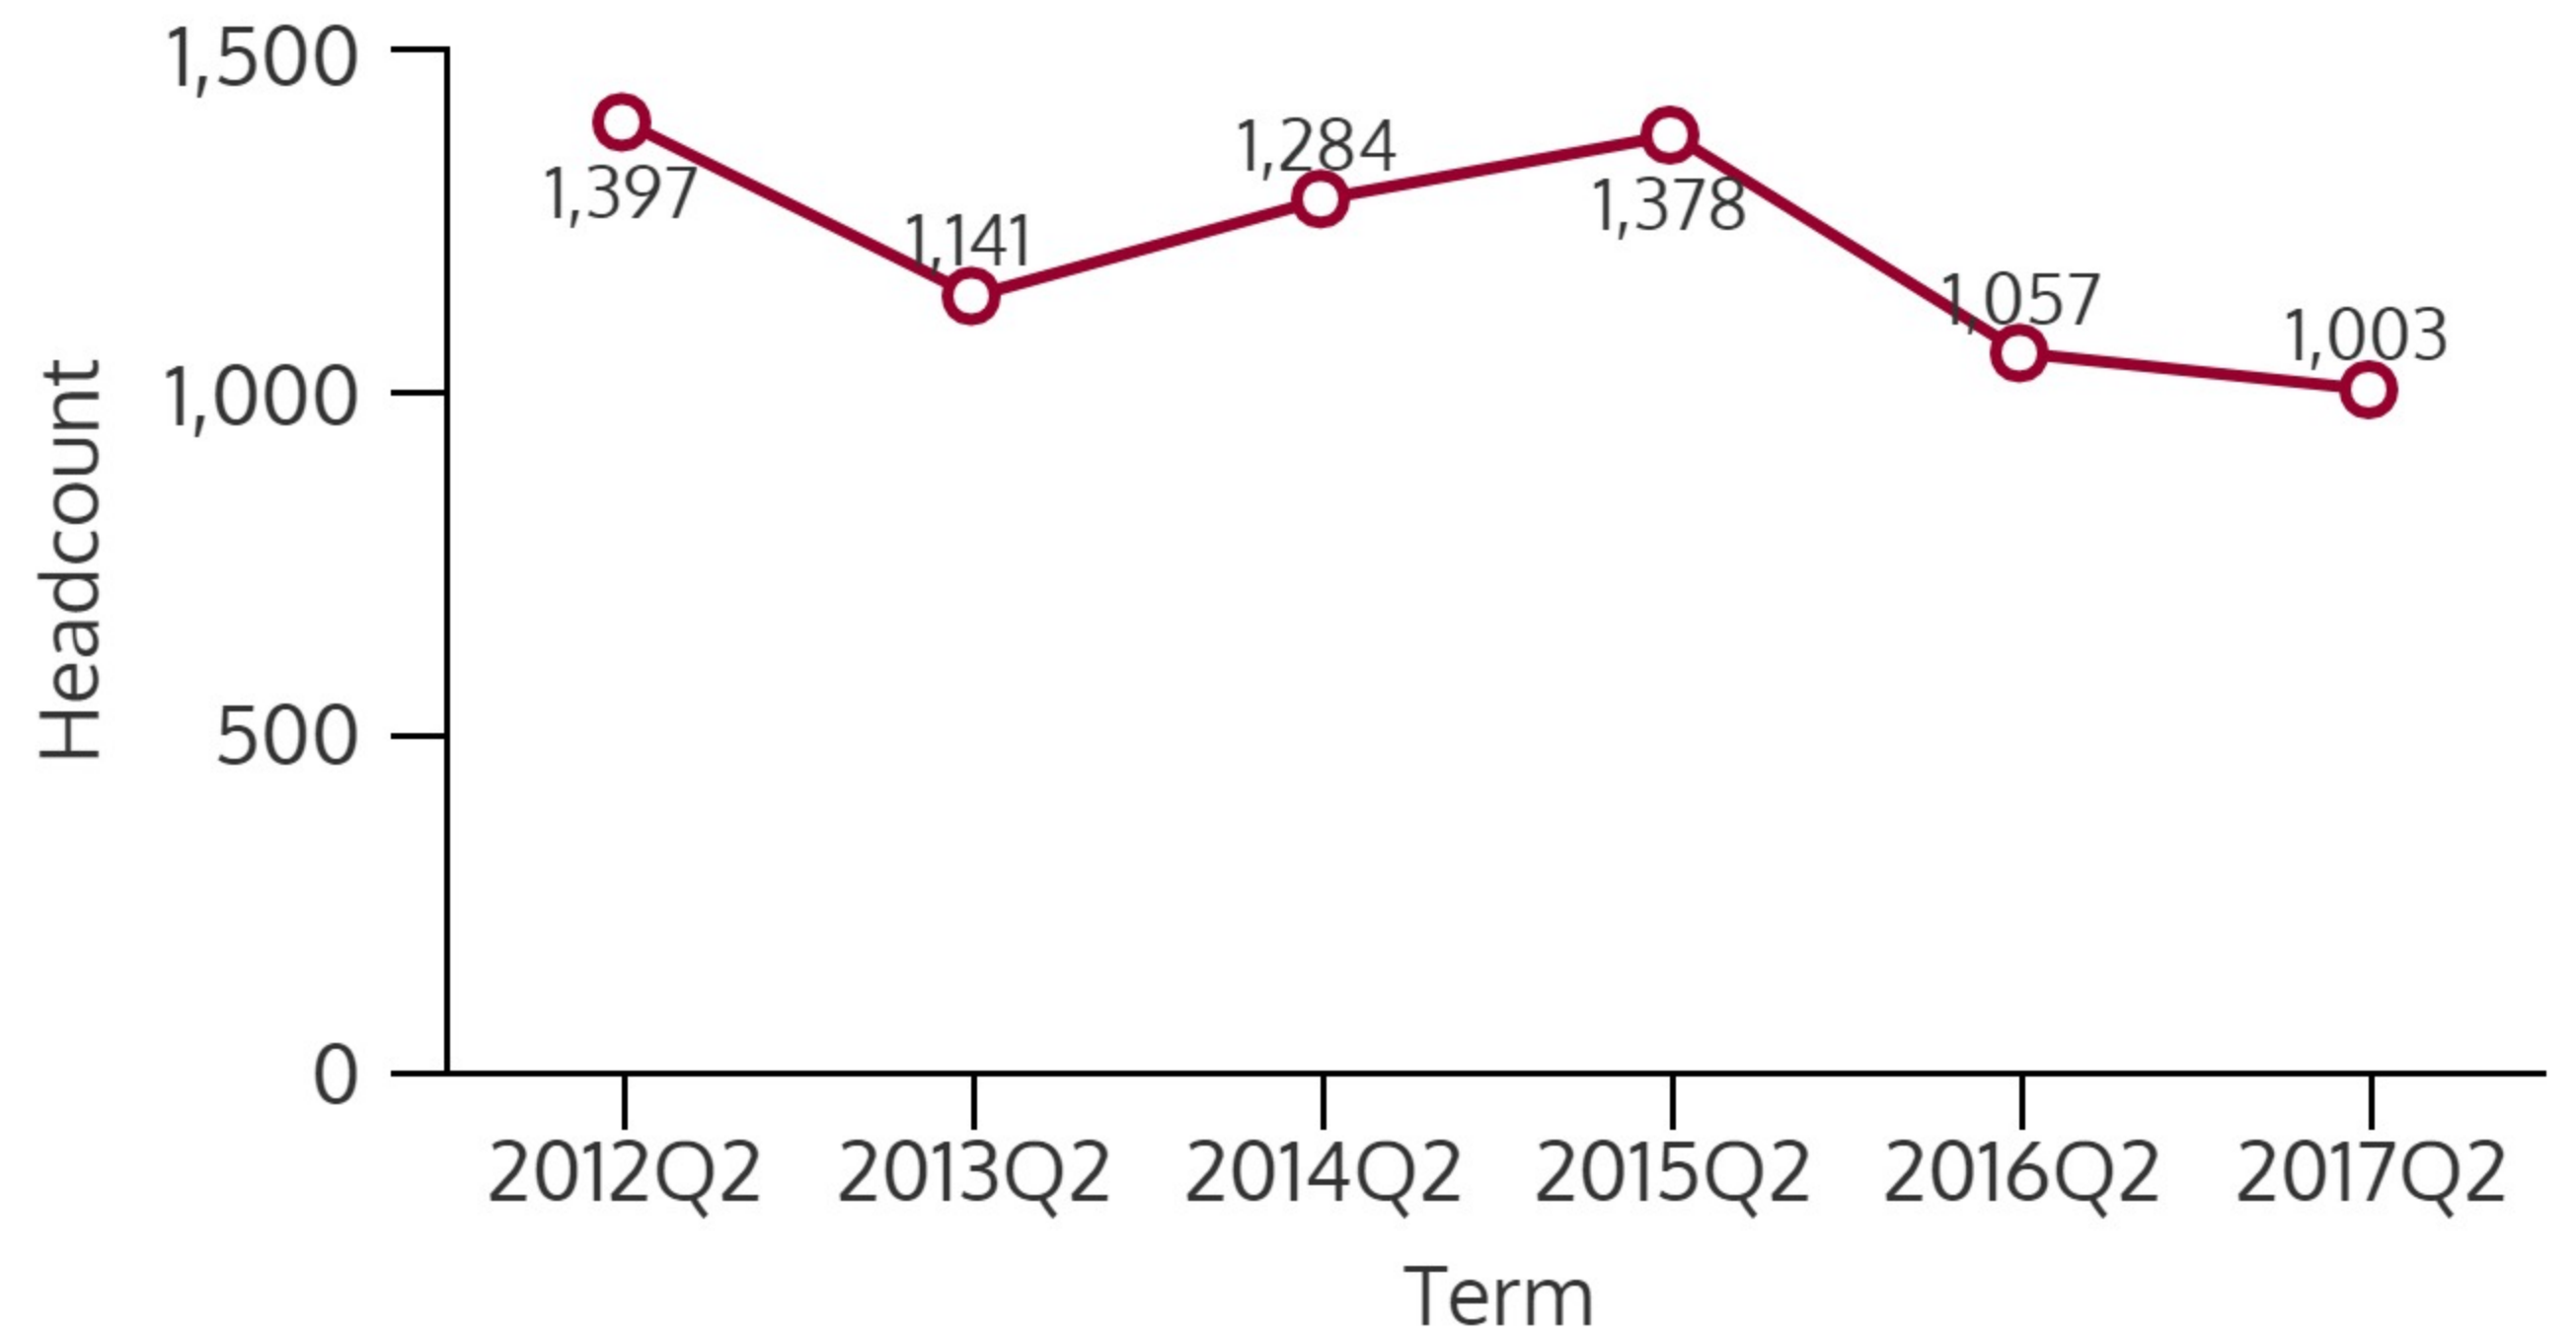

SOUTHEAST CAMPUS 2017Q2

2017Q2 HEADCOUNT: 1,003 STUDENTS

CIE STUDENT DEMOGRAPHICS

ETHNICITY

GENDER

AGE GROUP

CIE COURSE ENROLLMENTS

2017Q2 TOTAL COURSE ENROLLMENT: 1,603

Source: ST Student Enrollment Data (End of Term) - Courses with zero contact hours were excluded