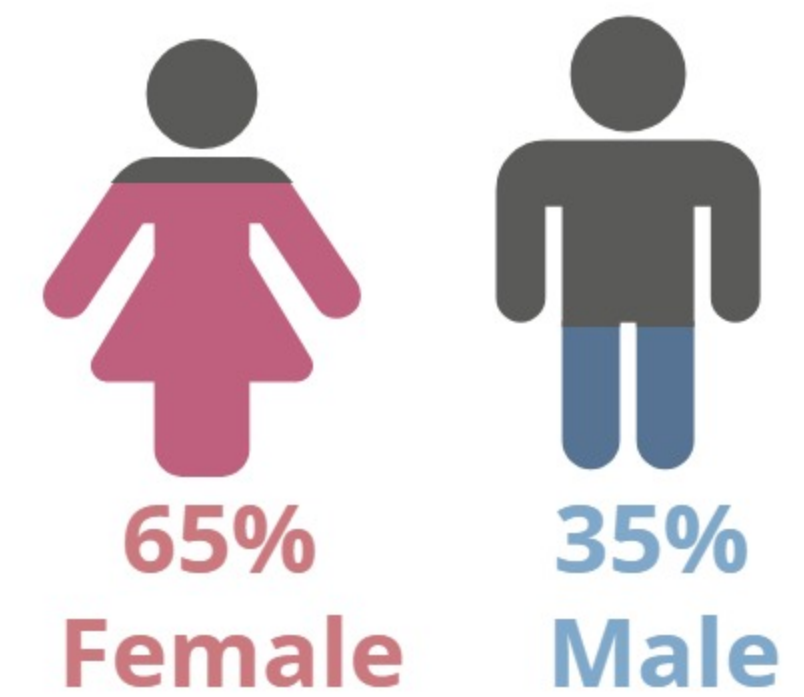

SOUTHEAST CAMPUS 2017Q2

2017Q2 HEADCOUNT: 1,003 STUDENTS

CIE STUDENT DEMOGRAPHICS

ETHNICITY

GENDER

AGE GROUP

CIE COURSE ENROLLMENTS

2017Q2 TOTAL COURSE ENROLLMENT: 1,603

Source: ST Student Enrollment Data (End of Term) - Courses with zero contact hours were excluded