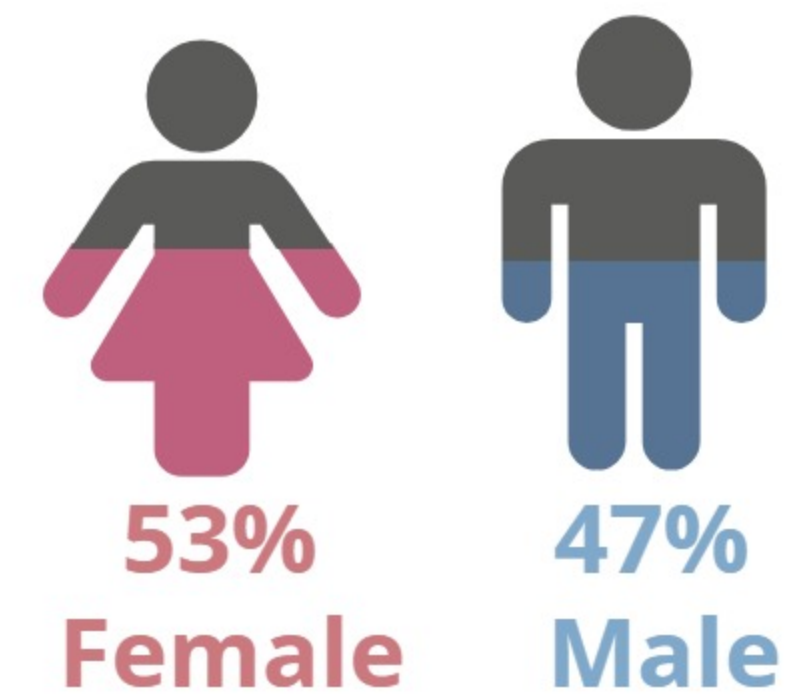

## 2017Q2 HEADCOUNT: 500 STUDENTS

## CIE STUDENT DEMOGRAPHICS

### AGE GROUP