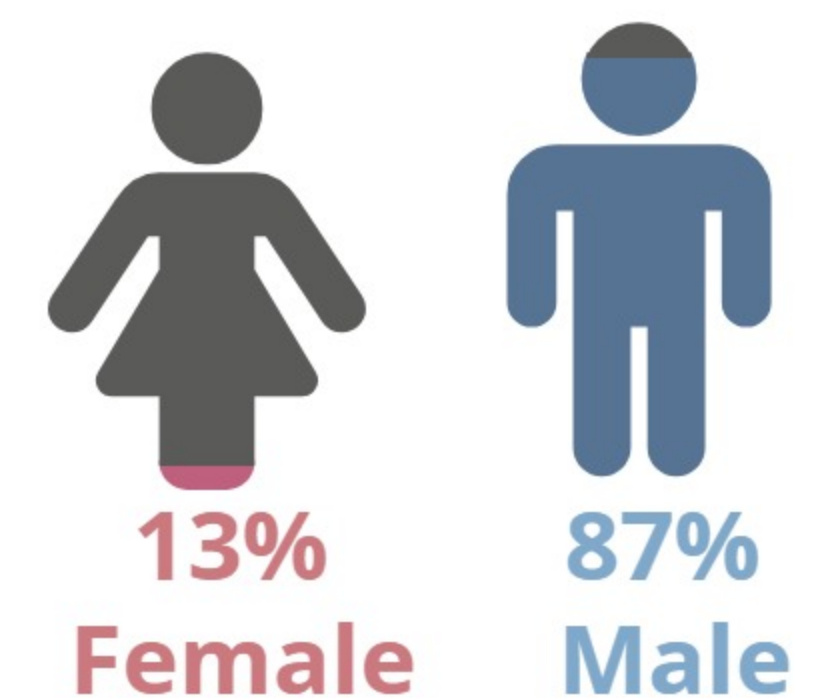

## 2017Q2 HEADCOUNT: 901 STUDENTS

## CIE STUDENT DEMOGRAPHICS

### ETHNICITY

### AGE GROUP