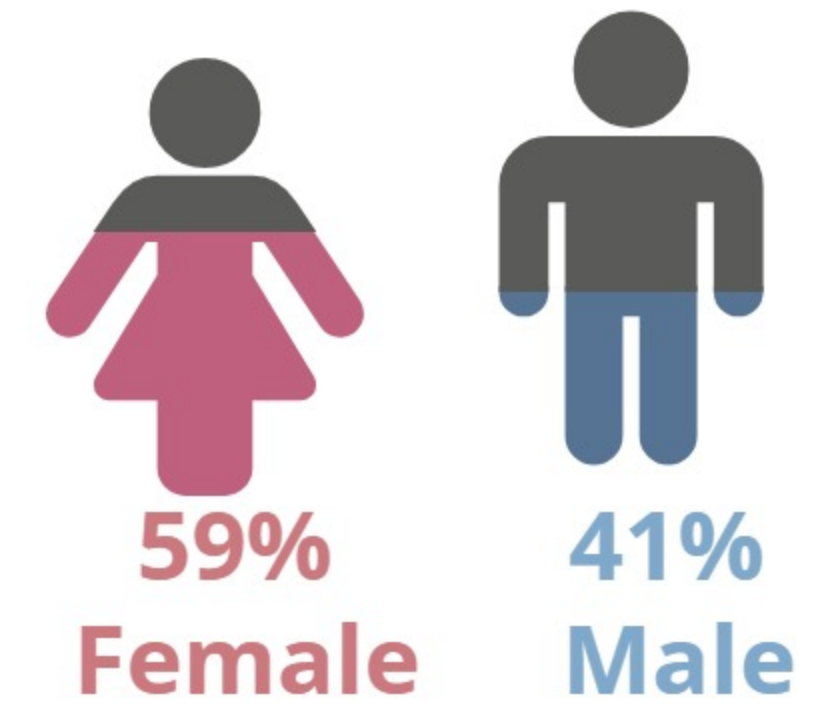

SMALL BUSINESS 2017Q2

2017Q2 HEADCOUNT: 159 STUDENTS

CIE STUDENT DEMOGRAPHICS

ETHNICITY

GENDER

AGE GROUP

CIE COURSE ENROLLMENTS

2017Q2 TOTAL COURSE ENROLLMENT: 160