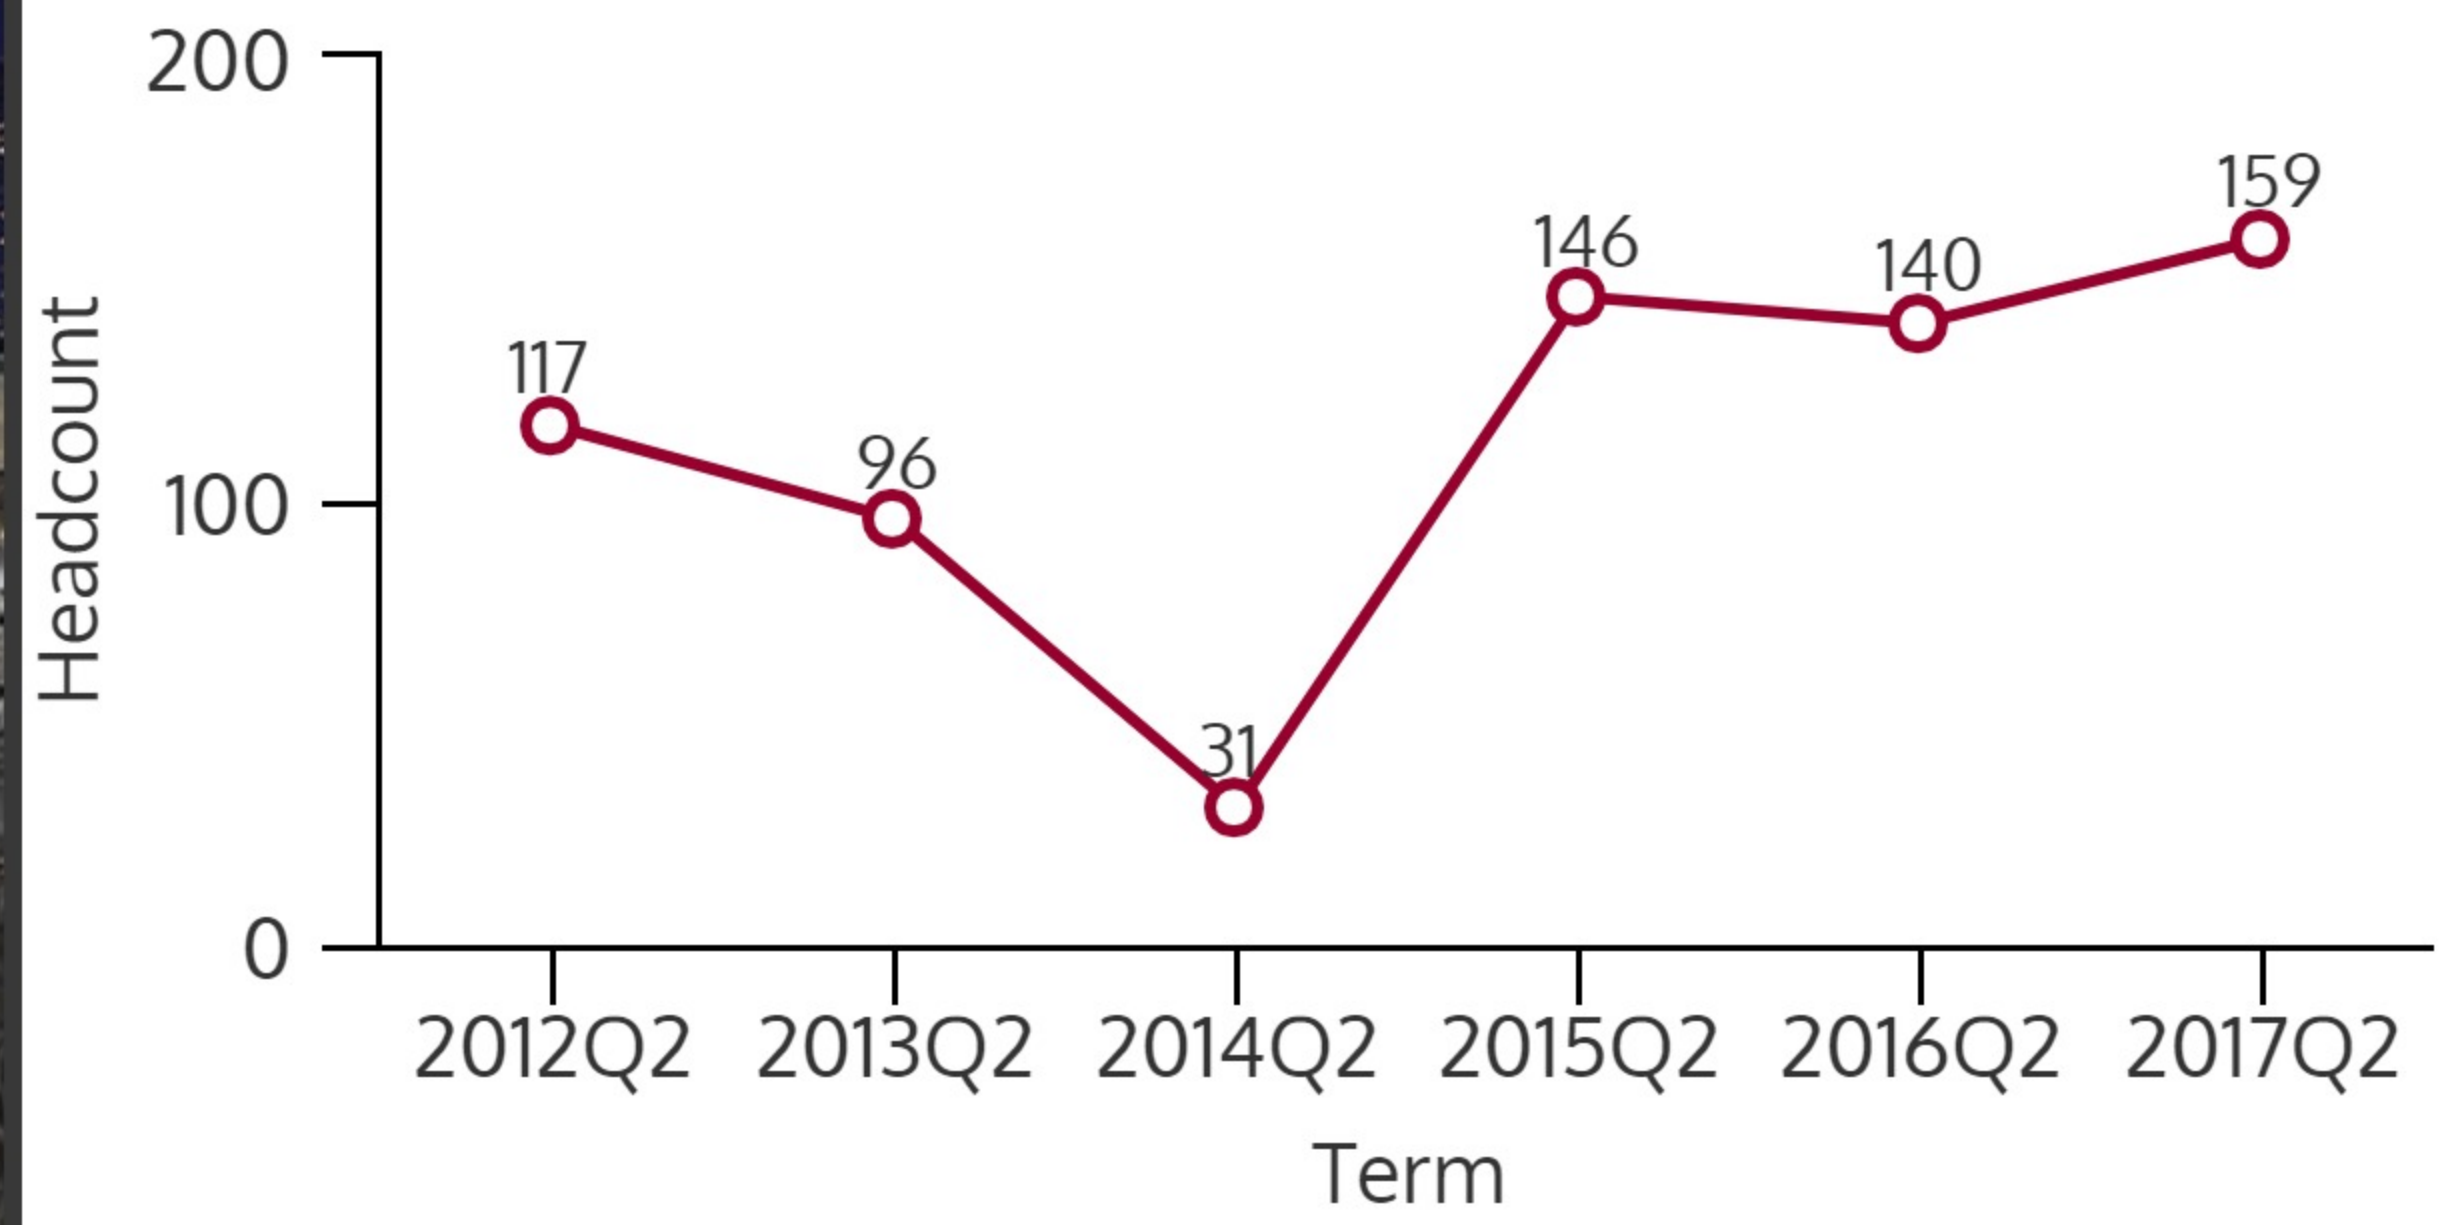

SMALL BUSINESS 2017Q2

2017Q2 HEADCOUNT: 159 STUDENTS

CIE STUDENT DEMOGRAPHICS

ETHNICITY

GENDER

AGE GROUP

CIE COURSE ENROLLMENTS

2017Q2 TOTAL COURSE ENROLLMENT: 160

All Subjects=SBMX=160

Source: ST Student Enrollment Data (End of Term) - Courses with zero contact hours were excluded