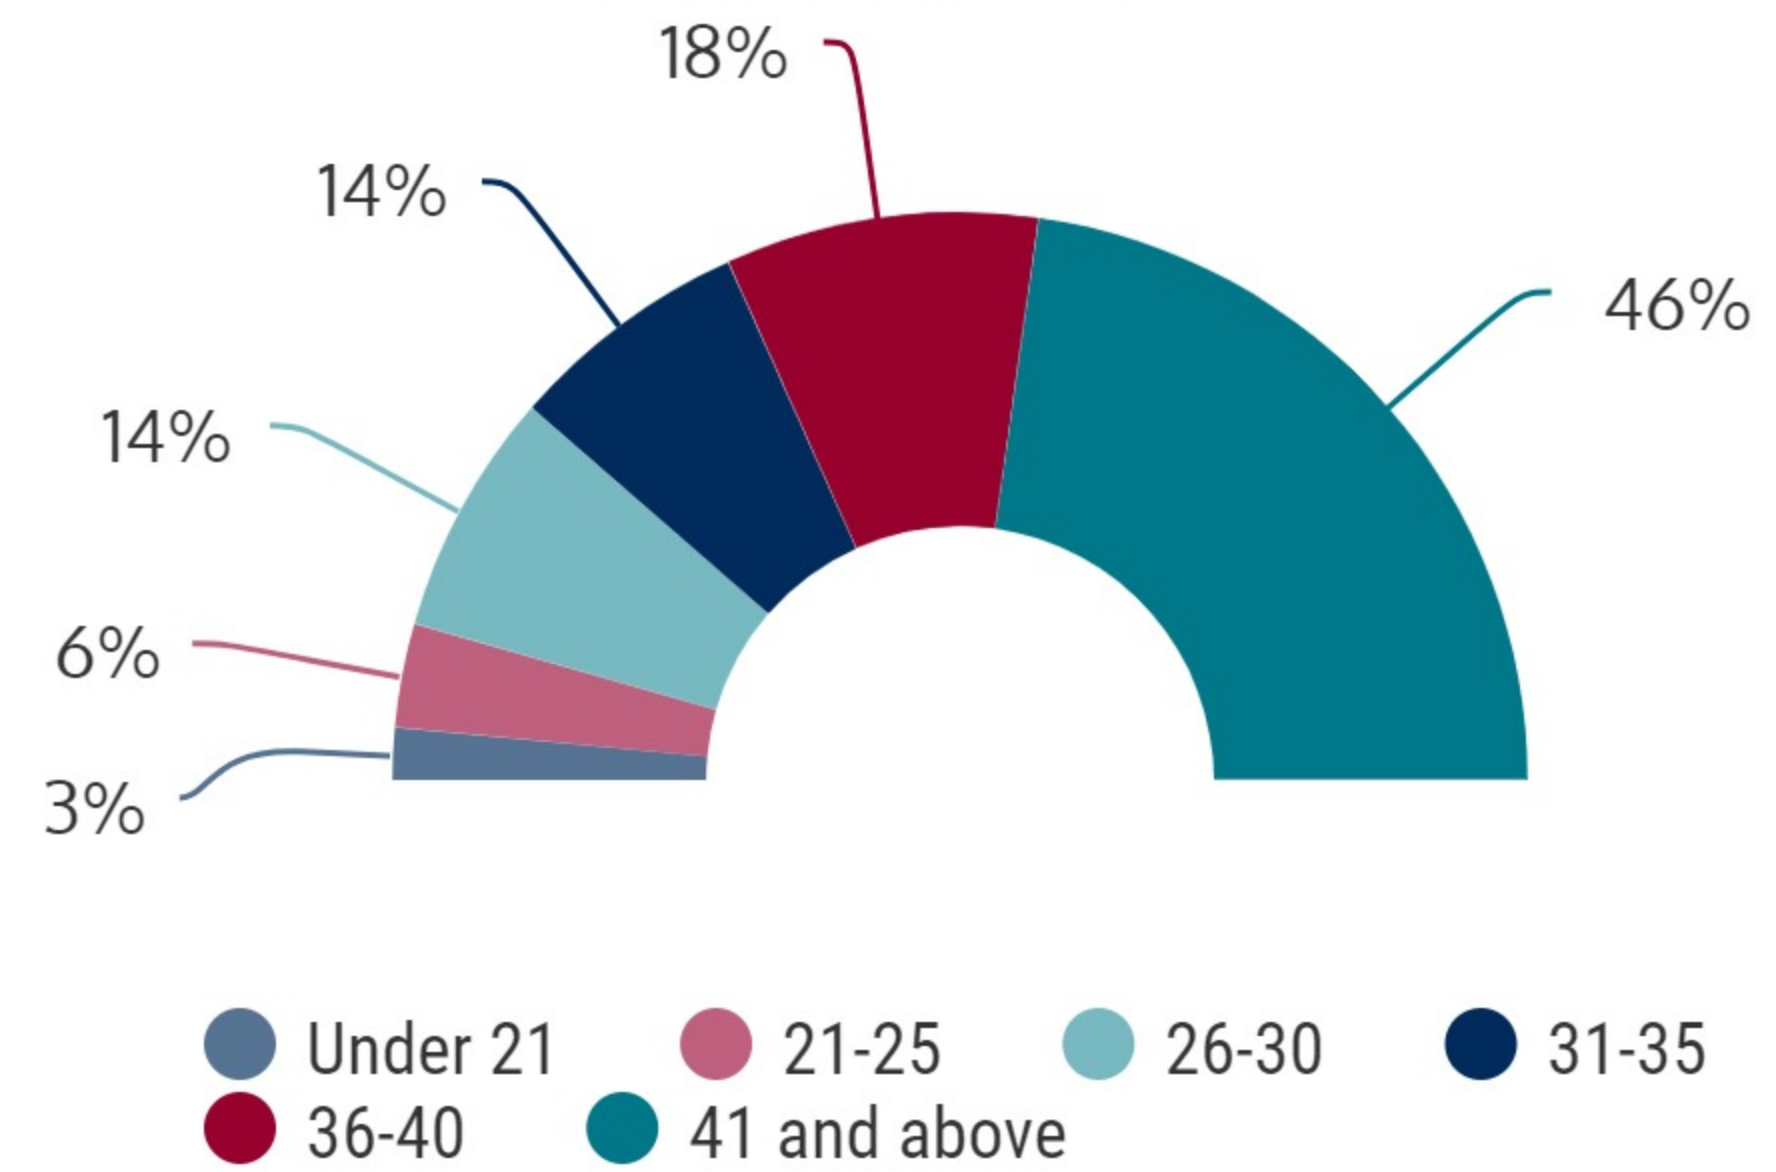

SMALL BUSINESS 2017Q2

2017Q2 HEADCOUNT: 159 STUDENTS

CIE STUDENT DEMOGRAPHICS

ETHNICITY

GENDER

AGE GROUP

CIE COURSE ENROLLMENTS

2017Q2 TOTAL COURSE ENROLLMENT: 160

All Subjects=SBMX=160

Source: ST Student Enrollment Data (End of Term) - Courses with zero contact hours were excluded