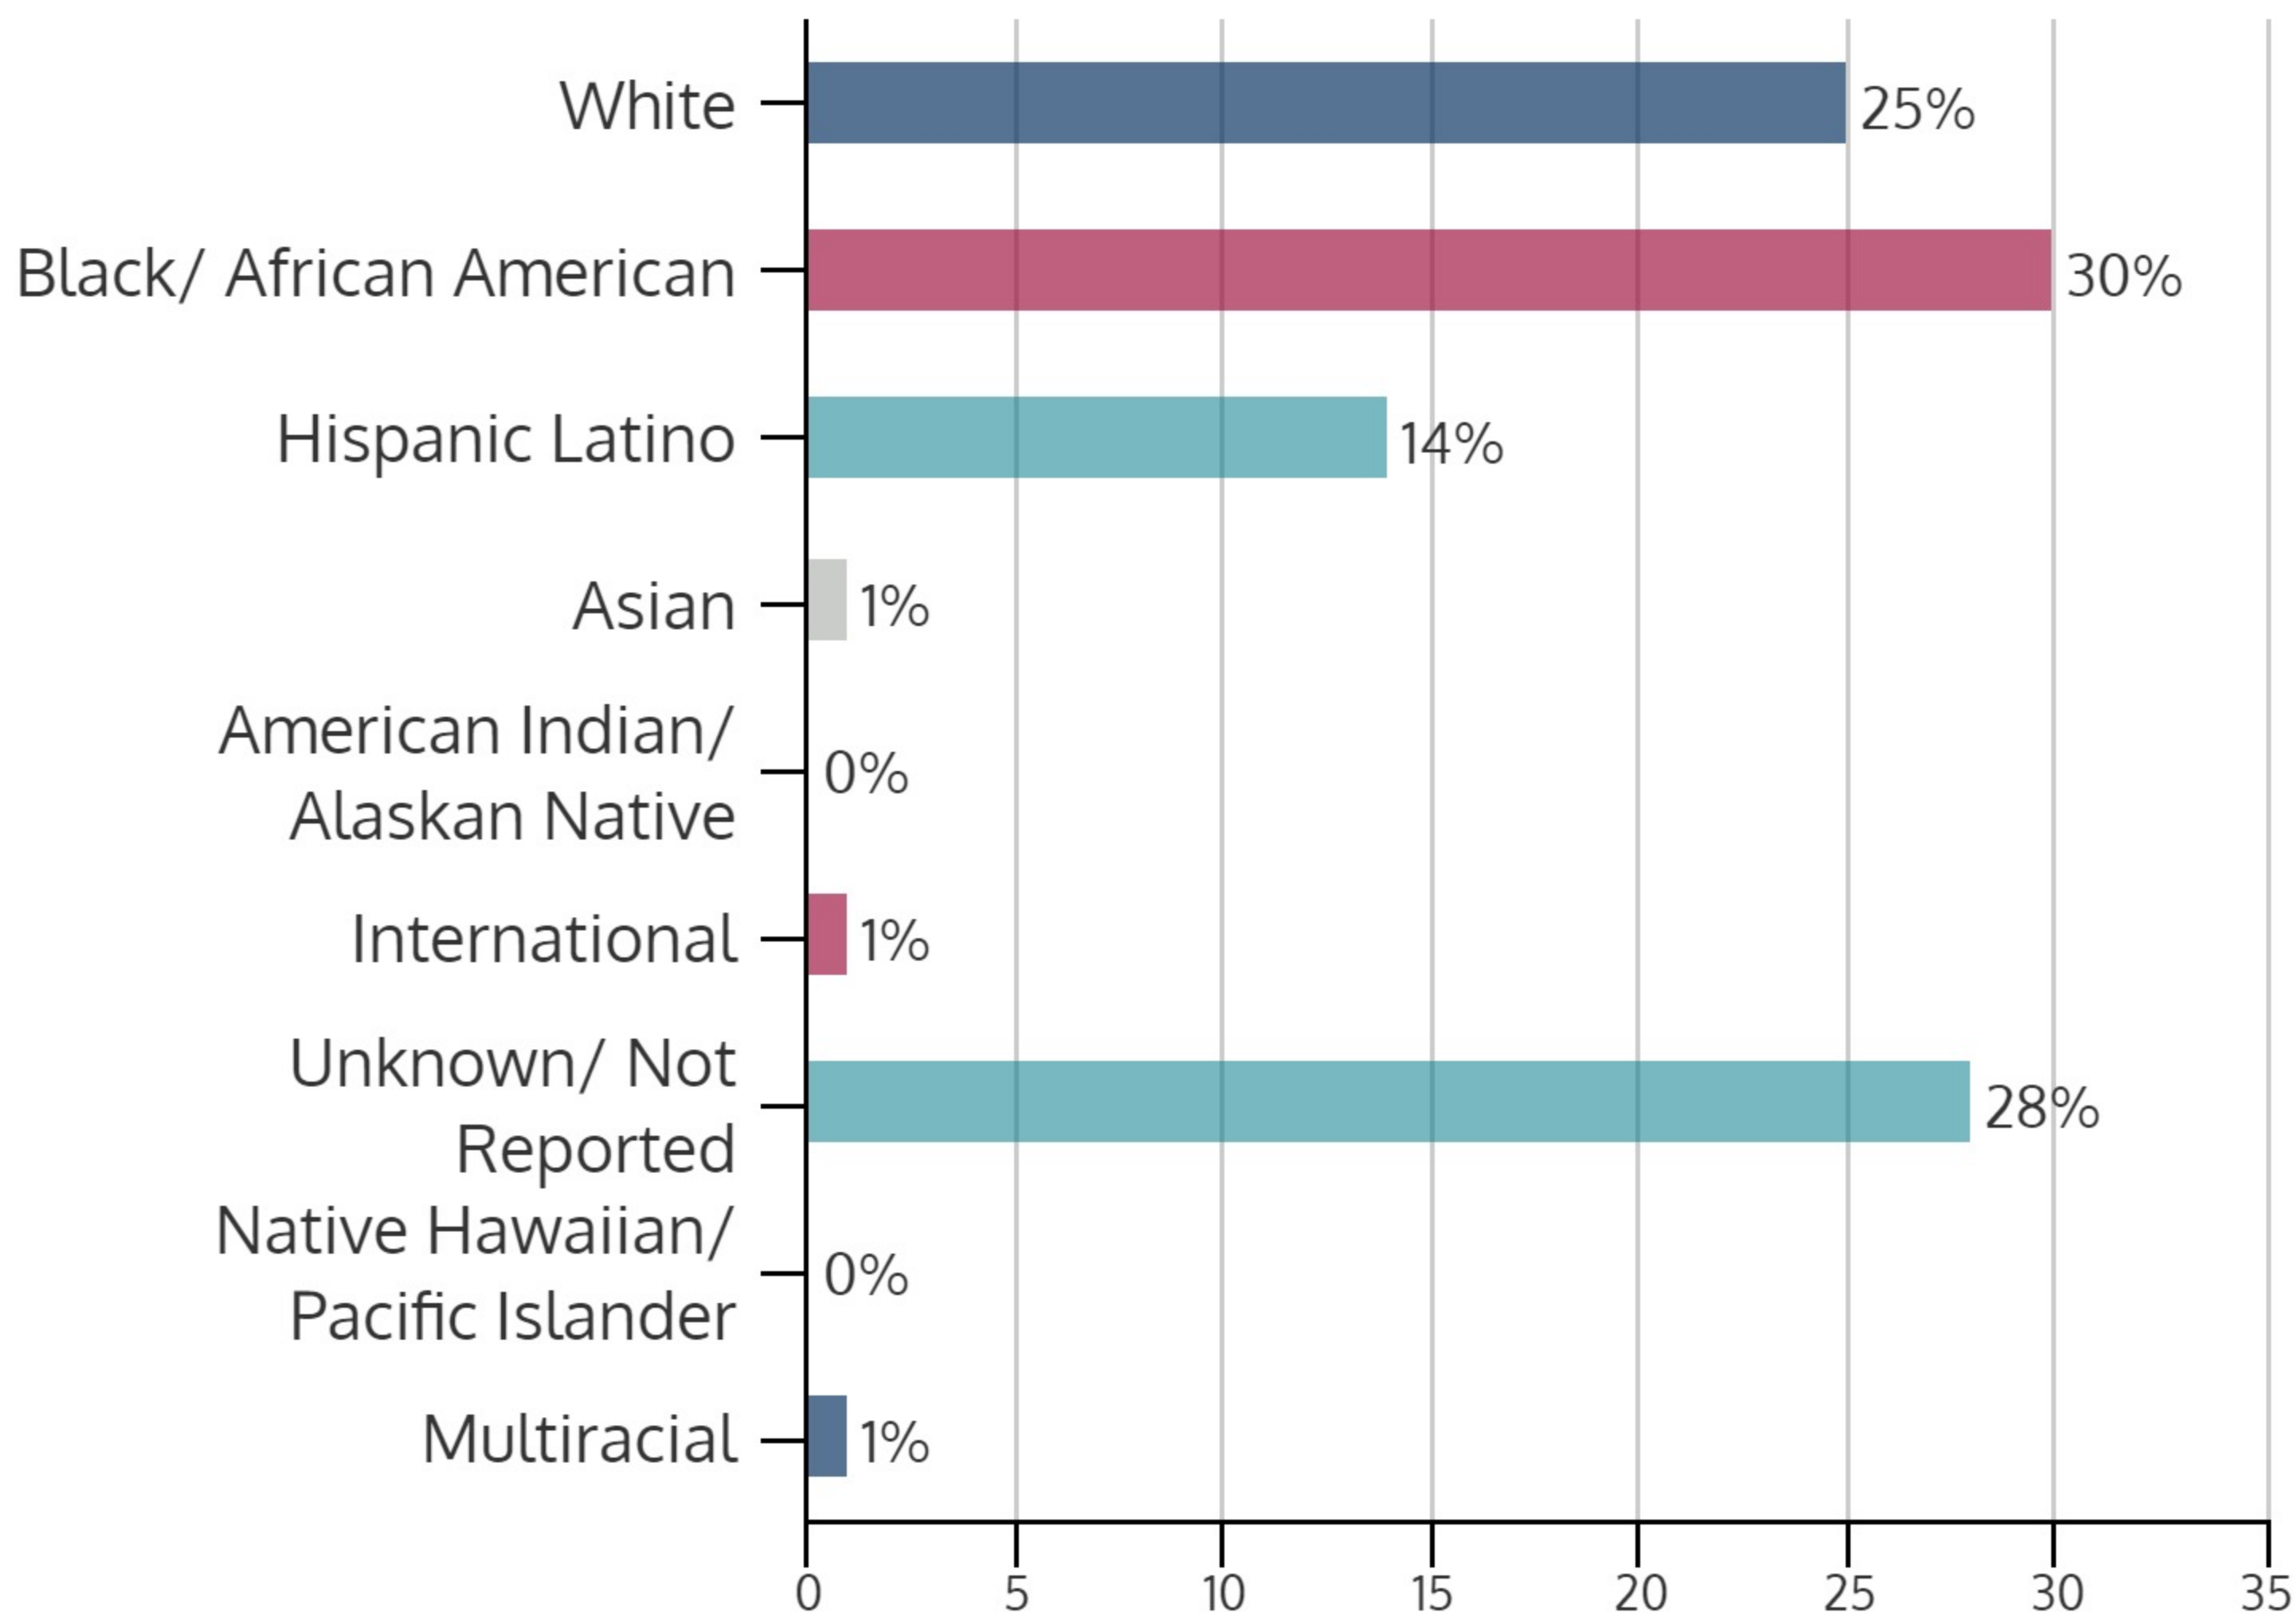

SMALL BUSINESS 2017Q2

2017Q2 HEADCOUNT: 159 STUDENTS

CIE STUDENT DEMOGRAPHICS

ETHNICITY

GENDER

AGE GROUP

CIE COURSE ENROLLMENTS

2017Q2 TOTAL COURSE ENROLLMENT: 160

All Subjects=SBMX=160

Source: ST Student Enrollment Data (End of Term) - Courses with zero contact hours were excluded