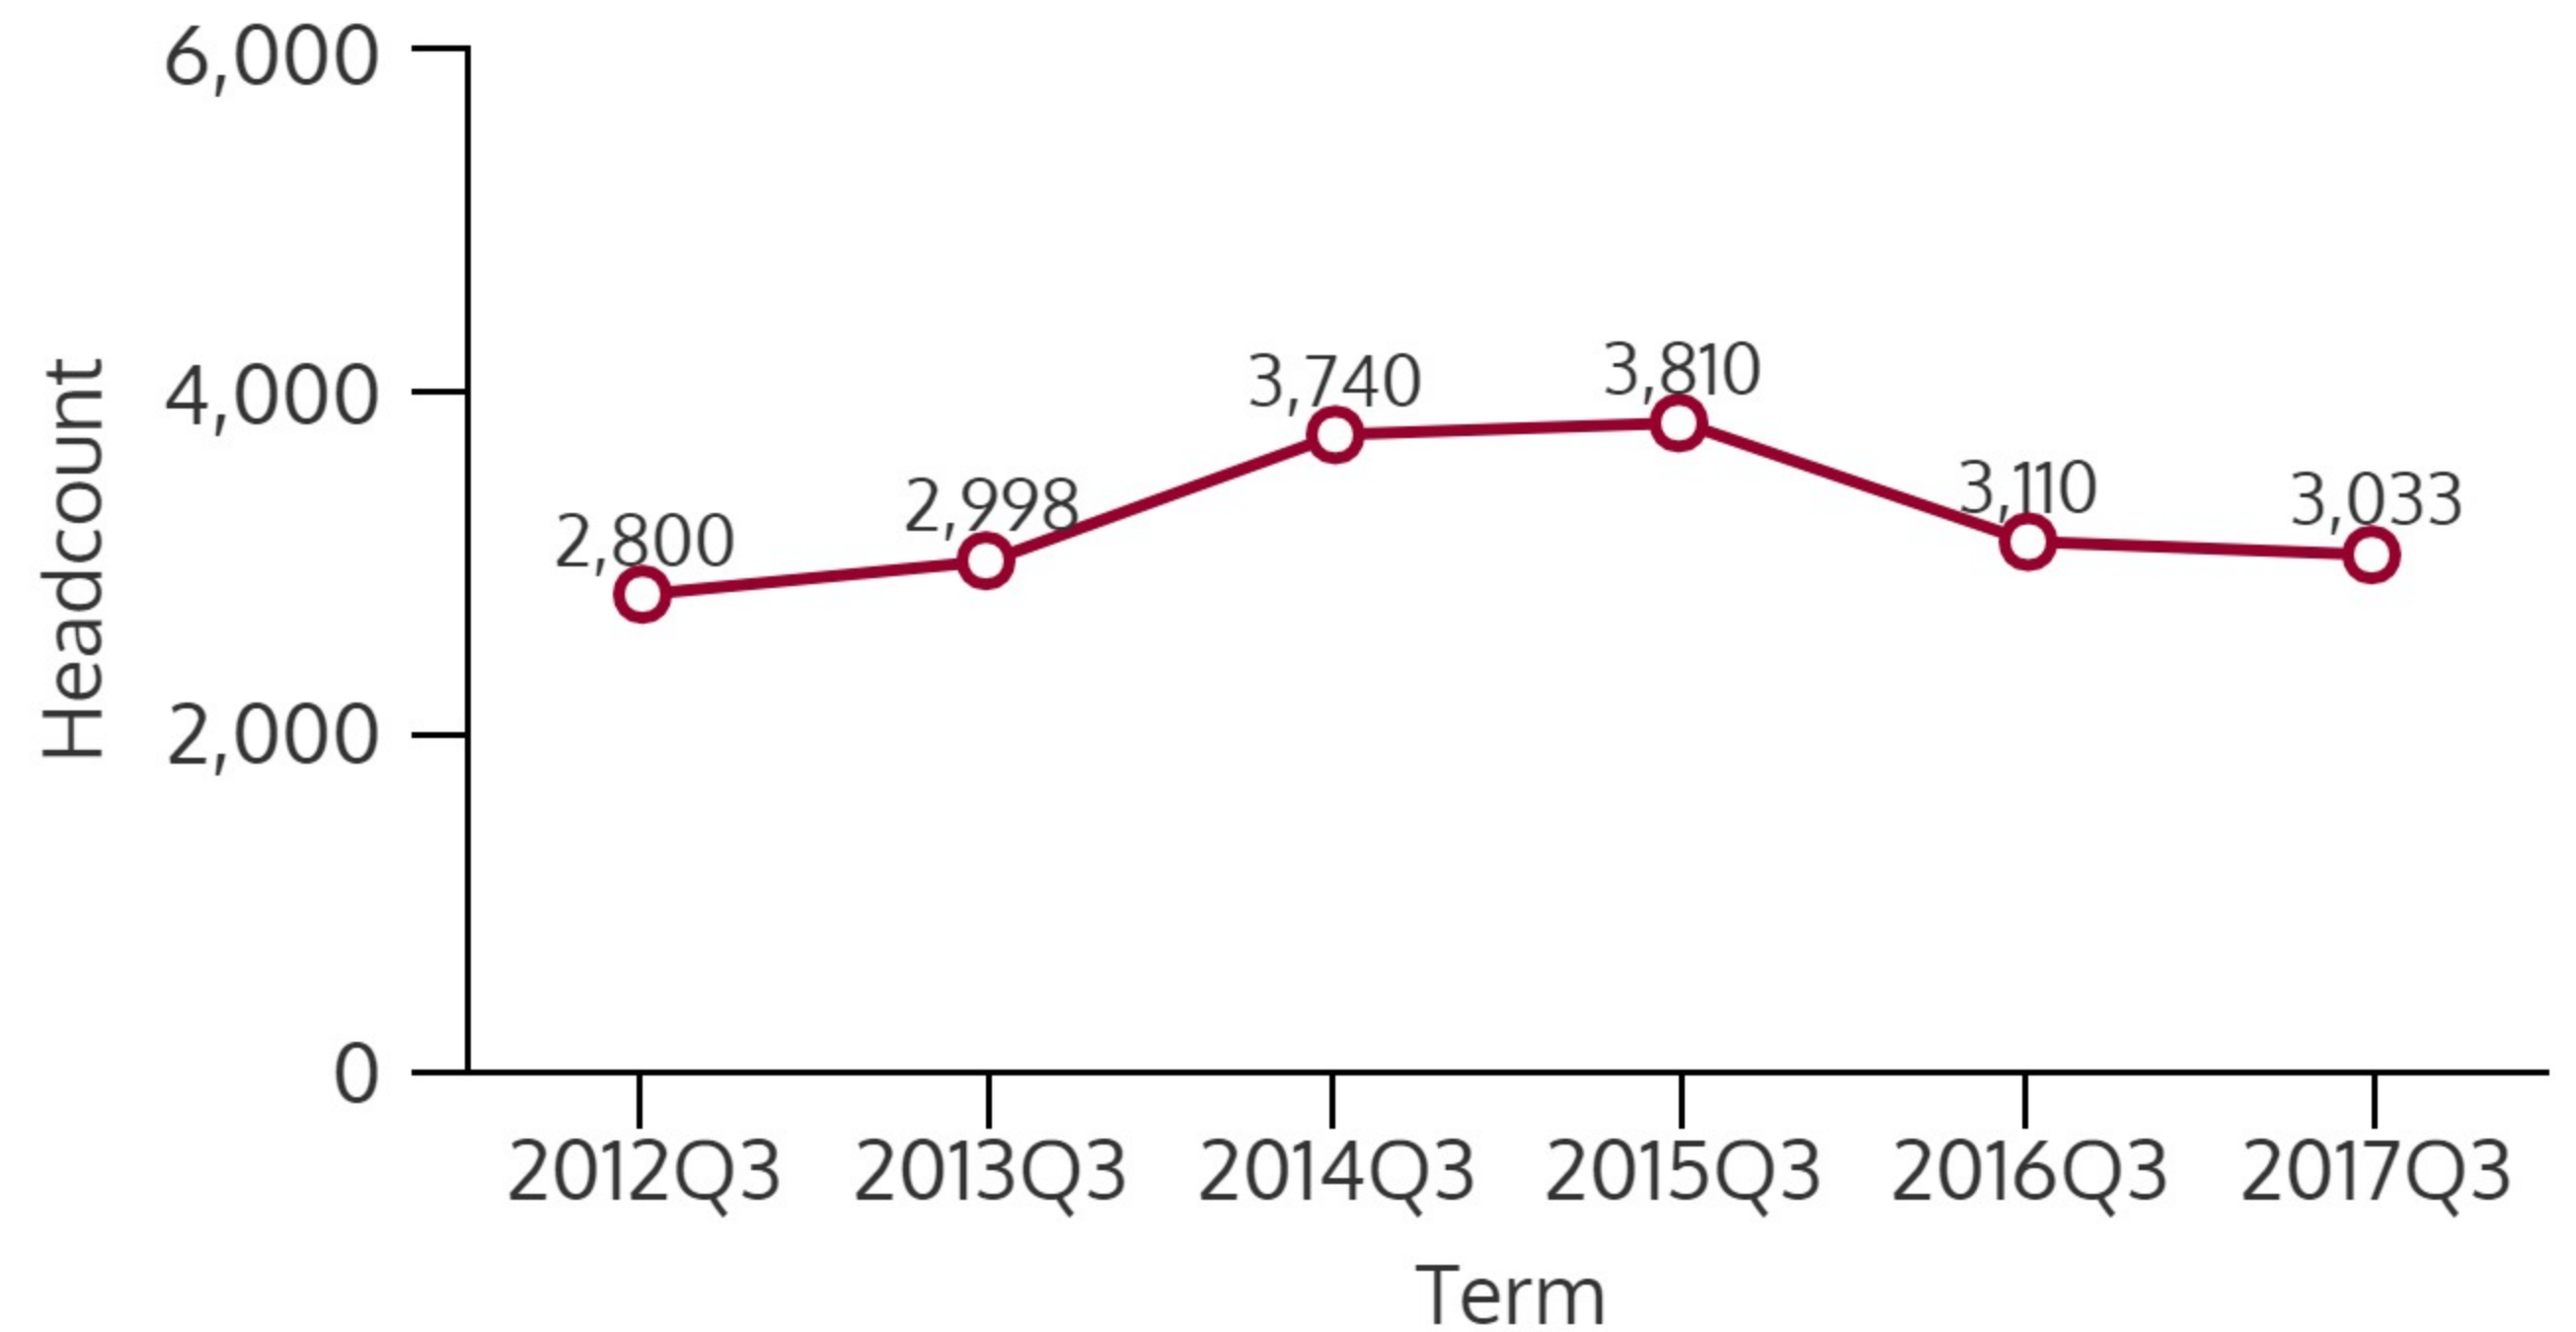

NORTHWEST CAMPUS 2017Q3

2017Q3 HEADCOUNT: 3,033 STUDENTS

STUDENT DEMOGRAPHICS

ETHNICITY

GENDER

AGE GROUP

COURSE ENROLLMENTS

2017Q3 TOTAL COURSE ENROLLMENT: 4,897

Source: ST Student Enrollment Data (End of Term) - Courses with zero contact hours were excluded
Corporate solution courses were excluded from all NW counts in this report