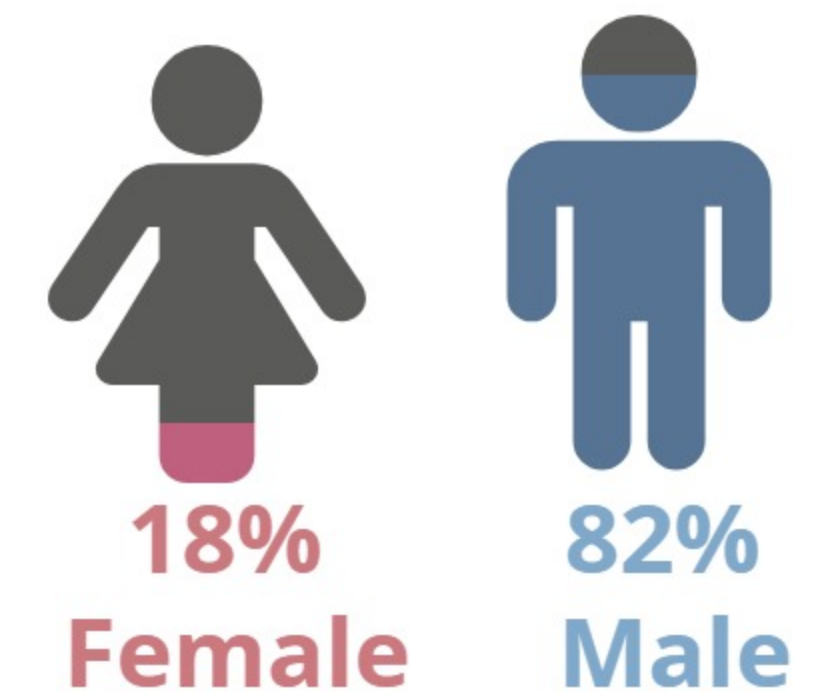

NORTHWEST CAMPUS 2017Q3

2017Q3 HEADCOUNT: 3,033 STUDENTS

STUDENT DEMOGRAPHICS

ETHNICITY

GENDER

AGE GROUP

COURSE ENROLLMENTS

2017Q3 TOTAL COURSE ENROLLMENT: 4,897