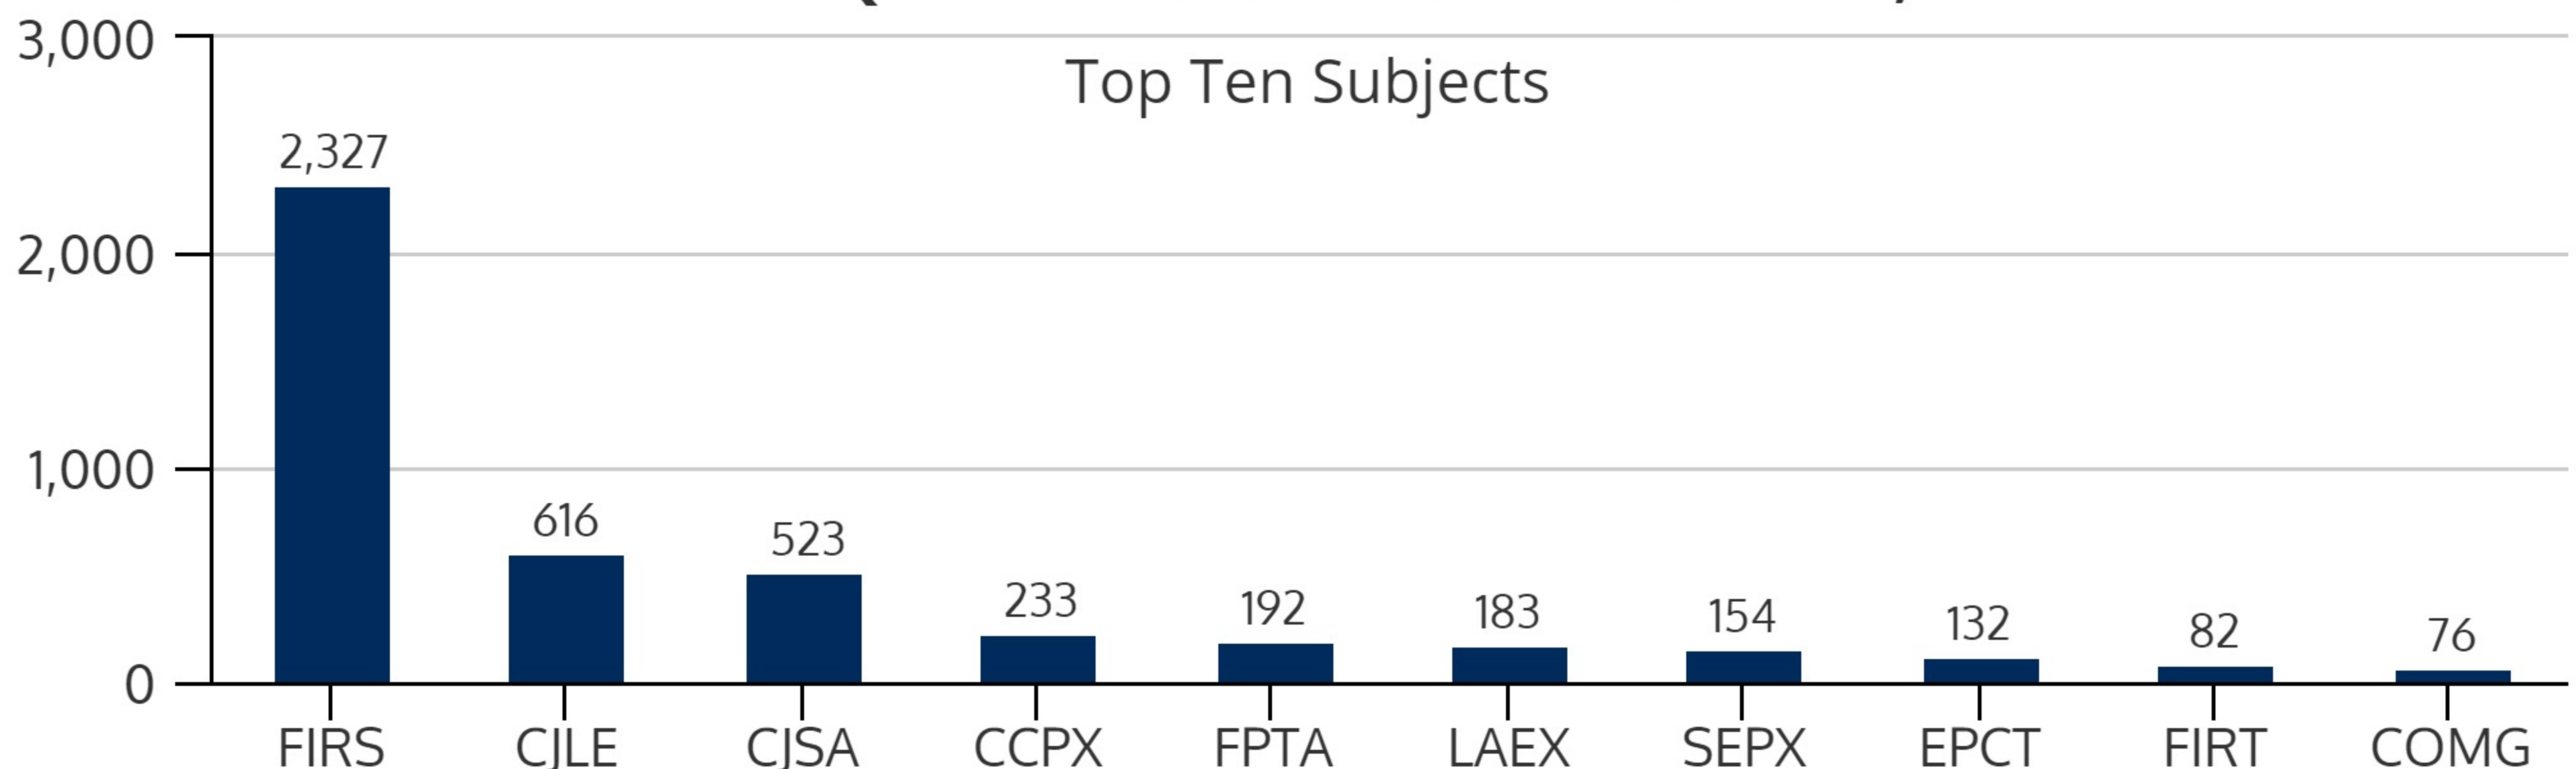

NORTHWEST CAMPUS 2017Q3

2017Q3 HEADCOUNT: 3,033 STUDENTS

STUDENT DEMOGRAPHICS

ETHNICITY

GENDER

AGE GROUP

COURSE ENROLLMENTS

2017Q3 TOTAL COURSE ENROLLMENT: 4,897

Source: ST Student Enrollment Data (End of Term) - Courses with zero contact hours were excluded
Corporate solution courses were excluded from all NW counts in this report