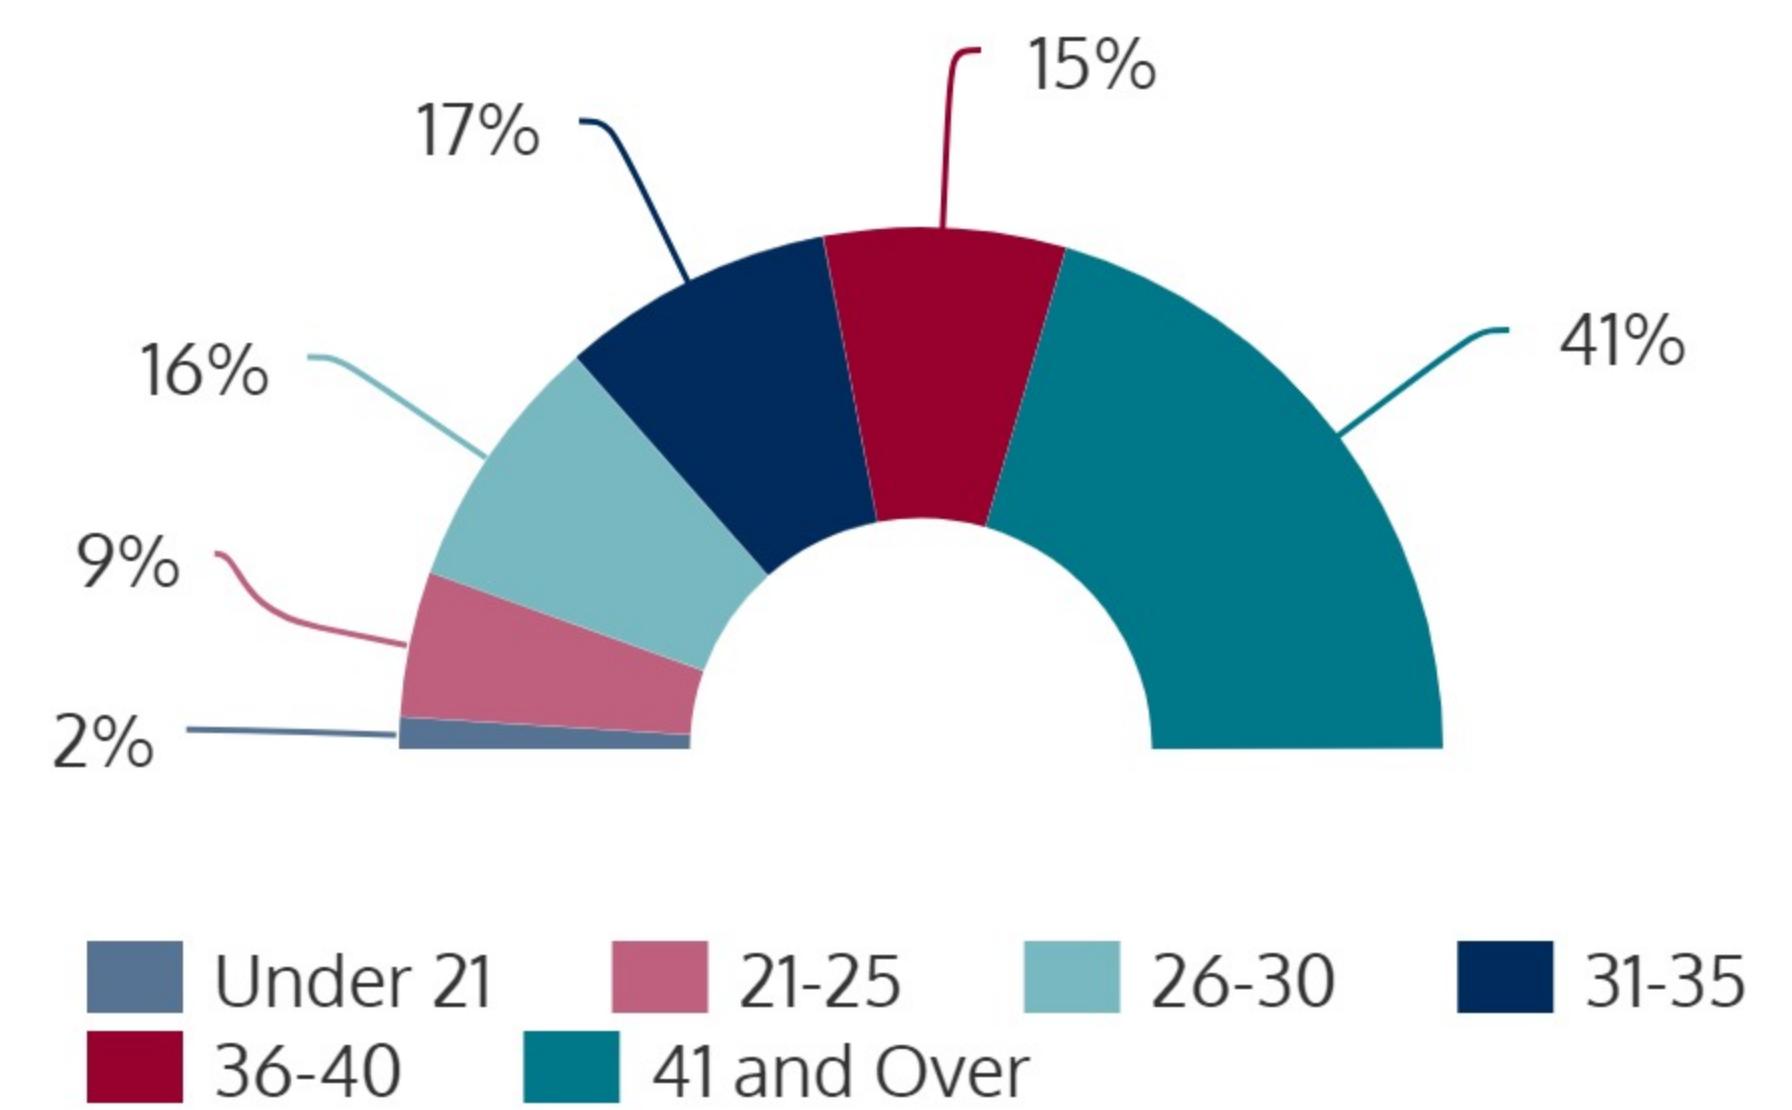

NORTHWEST CAMPUS 2017Q3

2017Q3 HEADCOUNT: 3,033 STUDENTS

STUDENT DEMOGRAPHICS

ETHNICITY

GENDER

AGE GROUP

COURSE ENROLLMENTS

2017Q3 TOTAL COURSE ENROLLMENT: 4,897

Source: ST Student Enrollment Data (End of Term) - Courses with zero contact hours were excluded
Corporate solution courses were excluded from all NW counts in this report