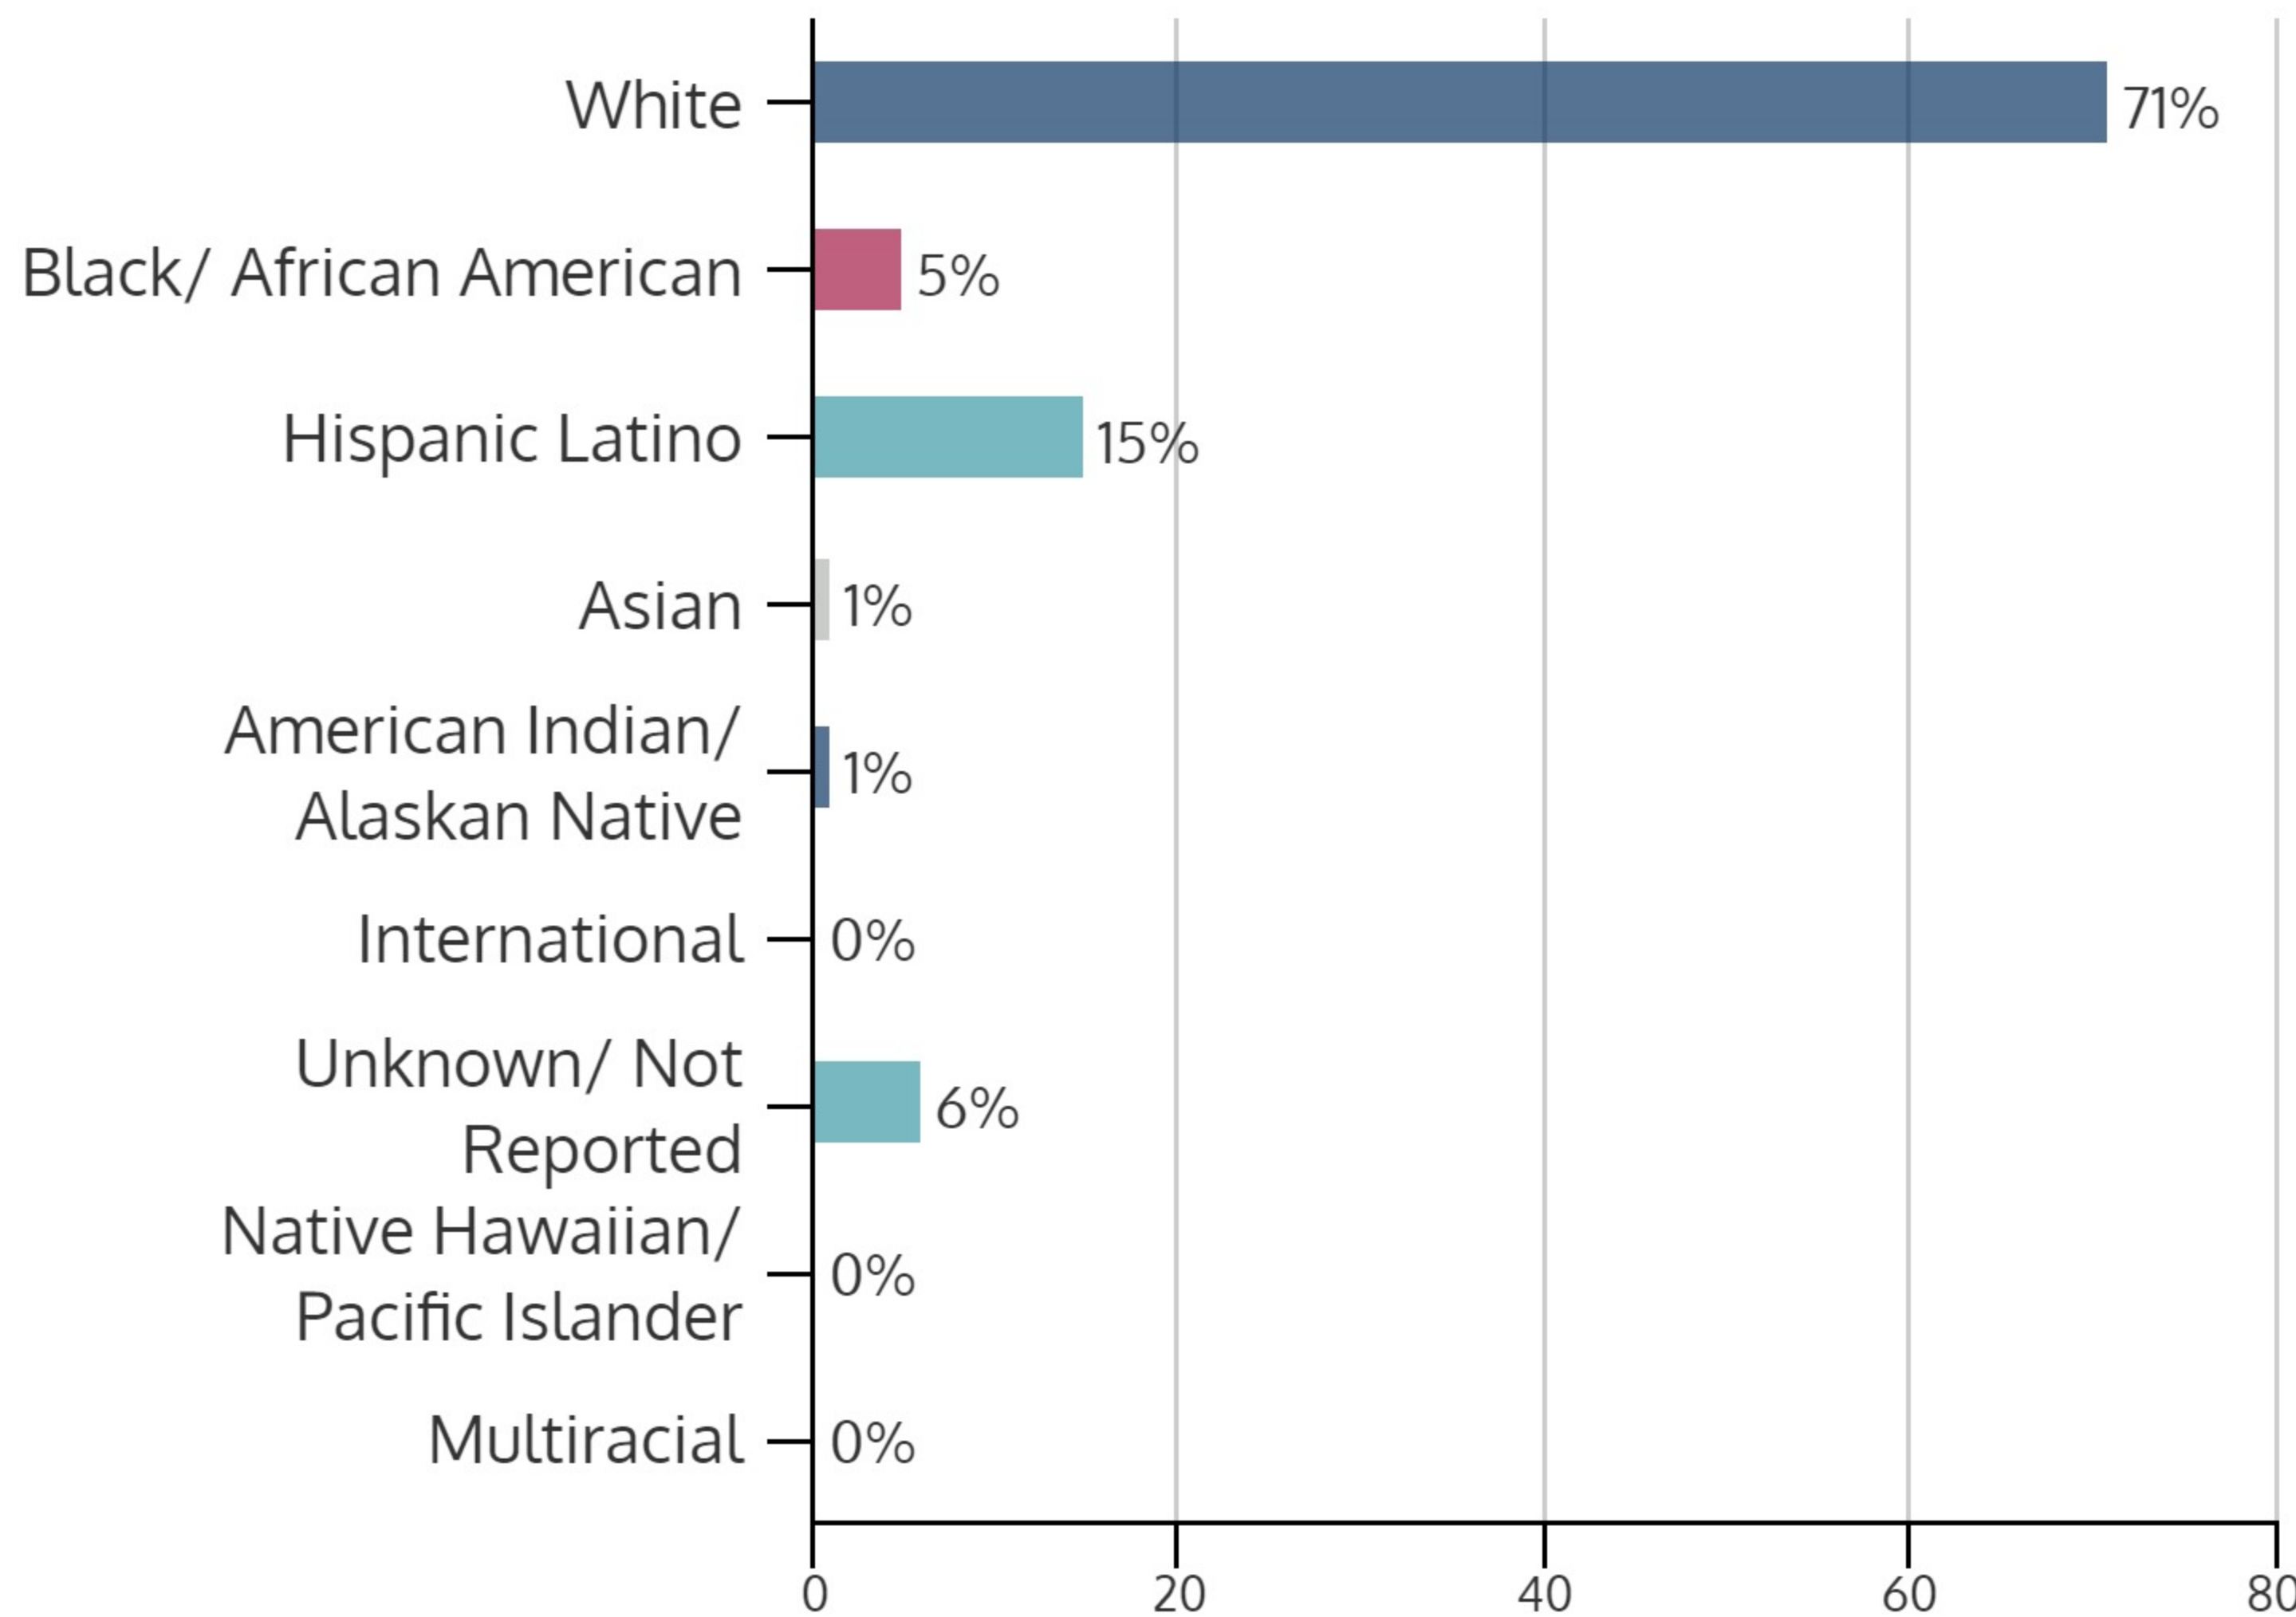

NORTHWEST CAMPUS 2017Q3

2017Q3 HEADCOUNT: 3,033 STUDENTS

STUDENT DEMOGRAPHICS

ETHNICITY

GENDER

AGE GROUP

COURSE ENROLLMENTS

2017Q3 TOTAL COURSE ENROLLMENT: 4,897

Source: ST Student Enrollment Data (End of Term) - Courses with zero contact hours were excluded
Corporate solution courses were excluded from all NW counts in this report