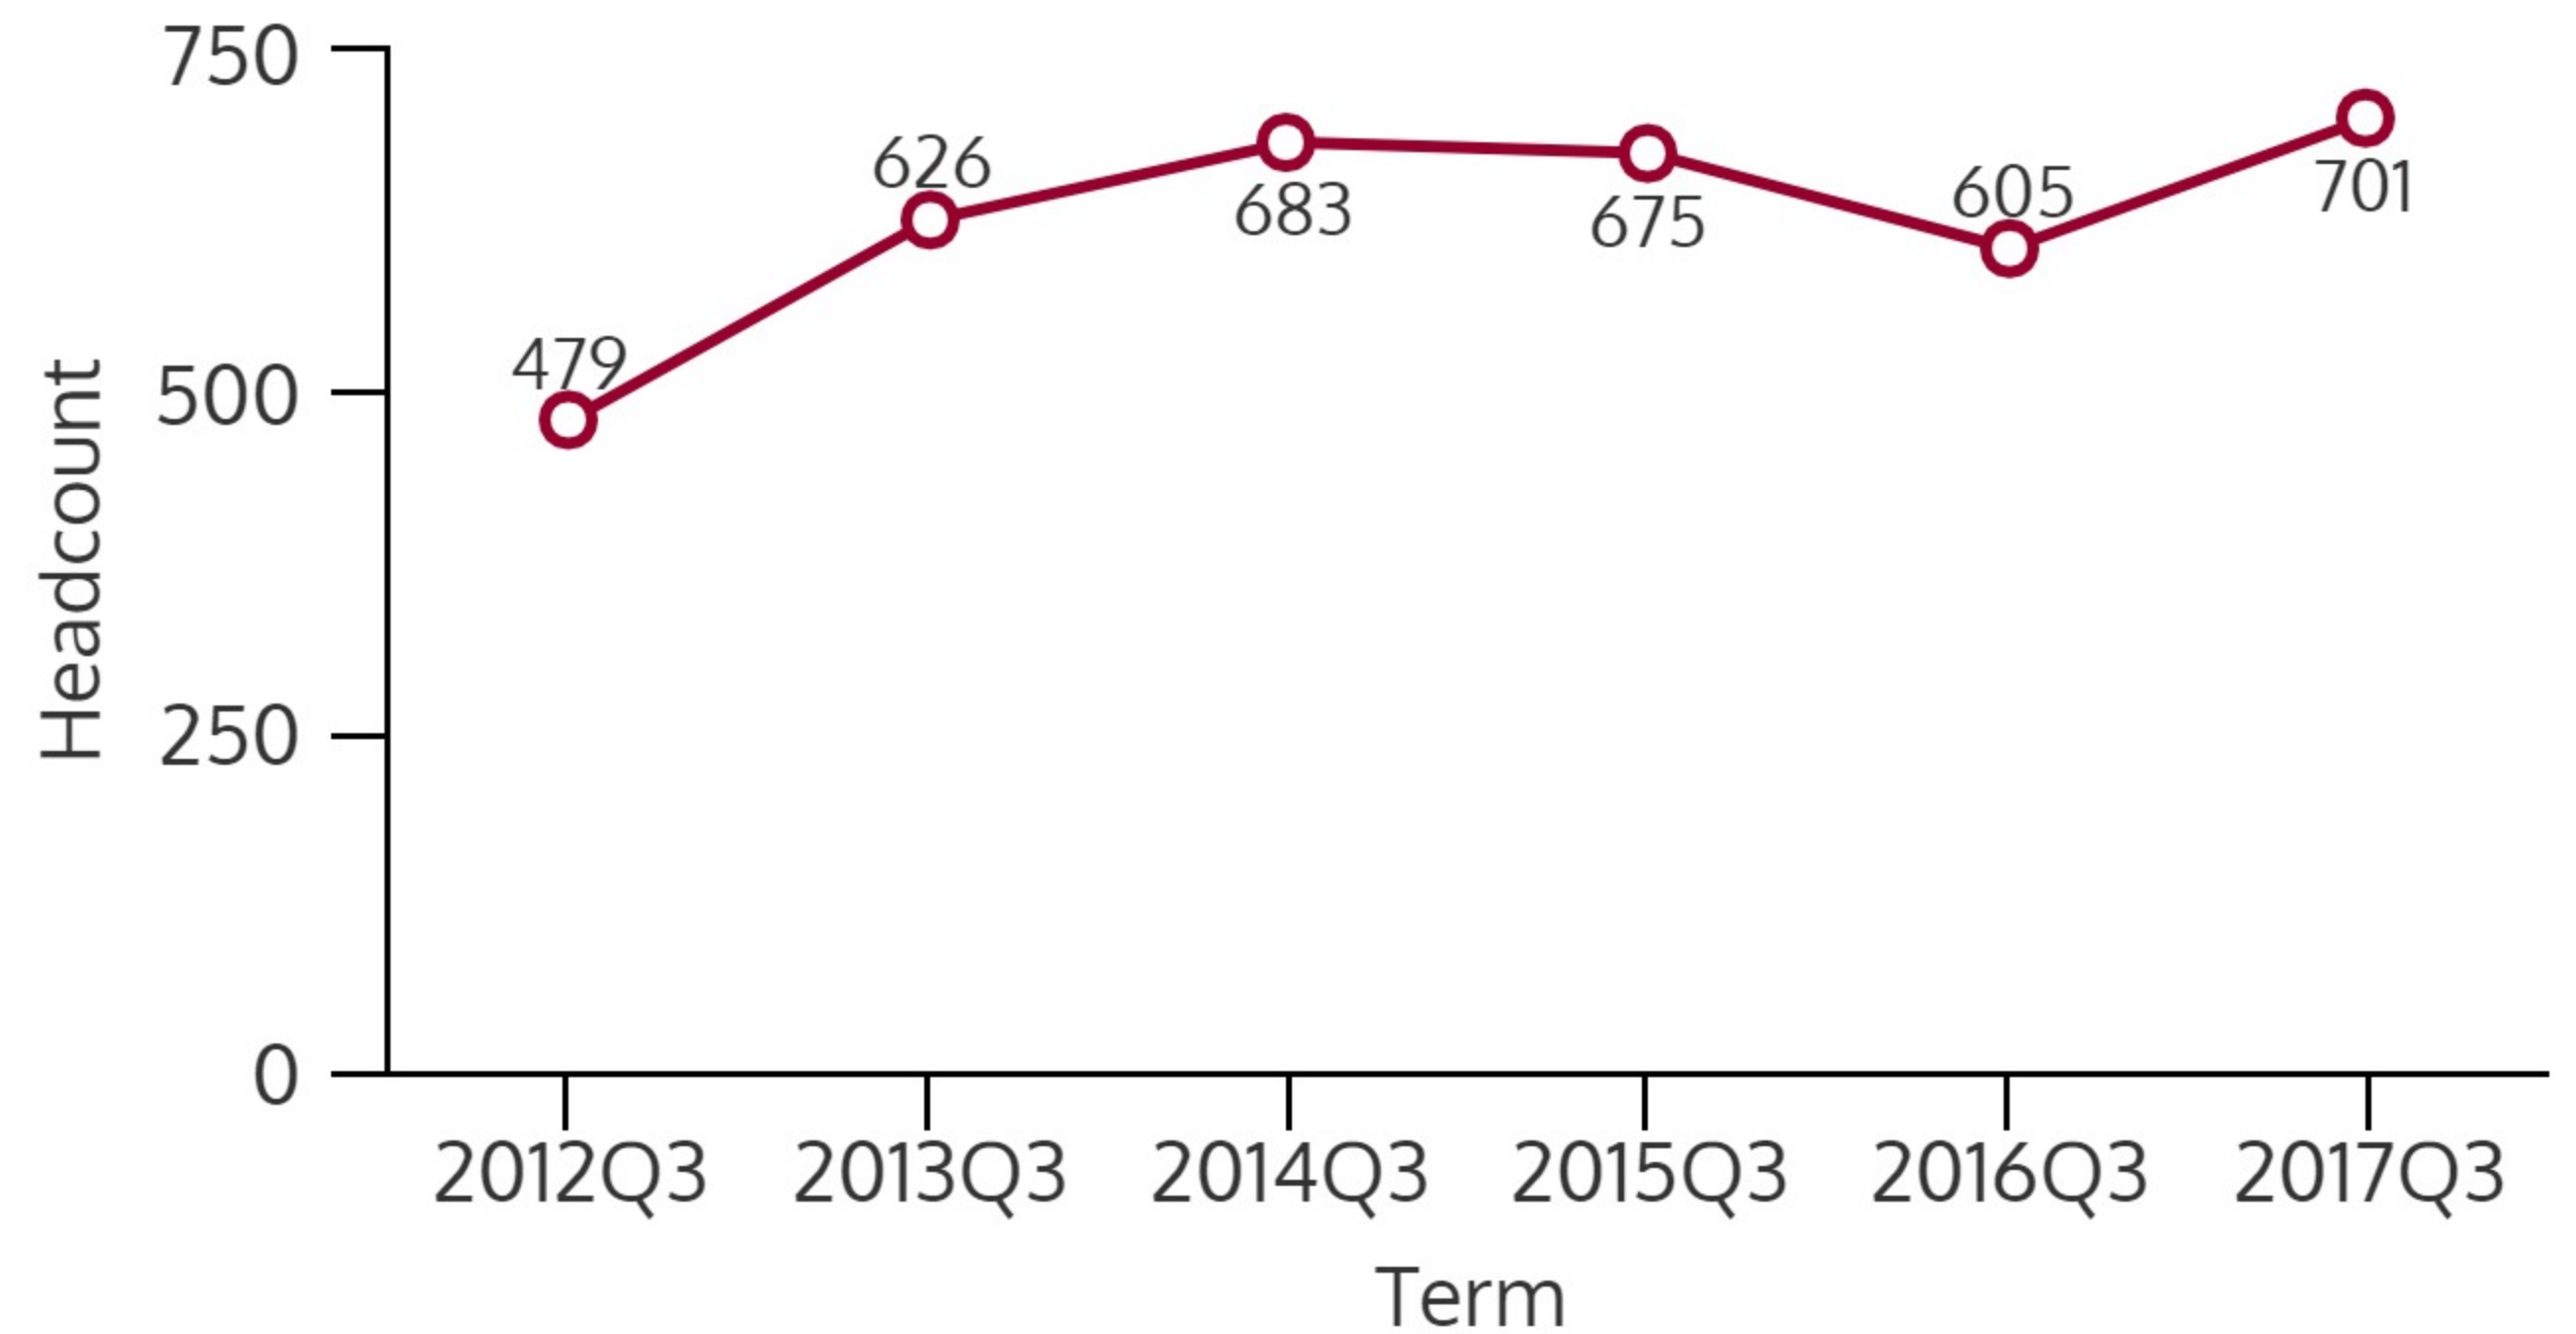

## 2017Q3 HEADCOUNT: 701 STUDENTS

## STUDENT DEMOGRAPHICS