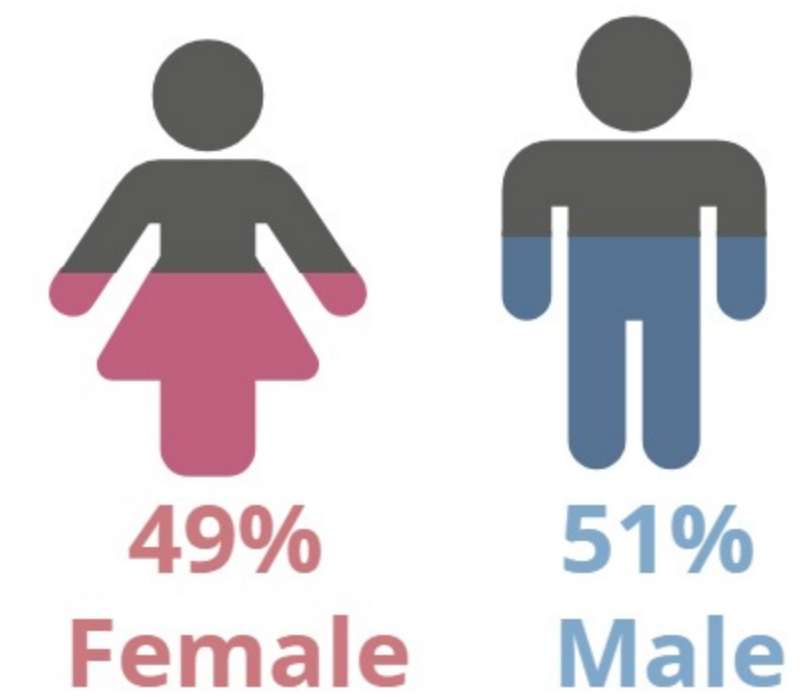

NORTHEAST CAMPUS 2017Q4

2017Q4 HEADCOUNT: 2,253 STUDENTS

STUDENT DEMOGRAPHICS

ETHNICITY

GENDER

AGE GROUP

COURSE ENROLLMENTS

2017Q4 TOTAL COURSE ENROLLMENT: 6,671

Source: ST Student Enrollment Data (End of Term) - Courses with zero contact hours excluded