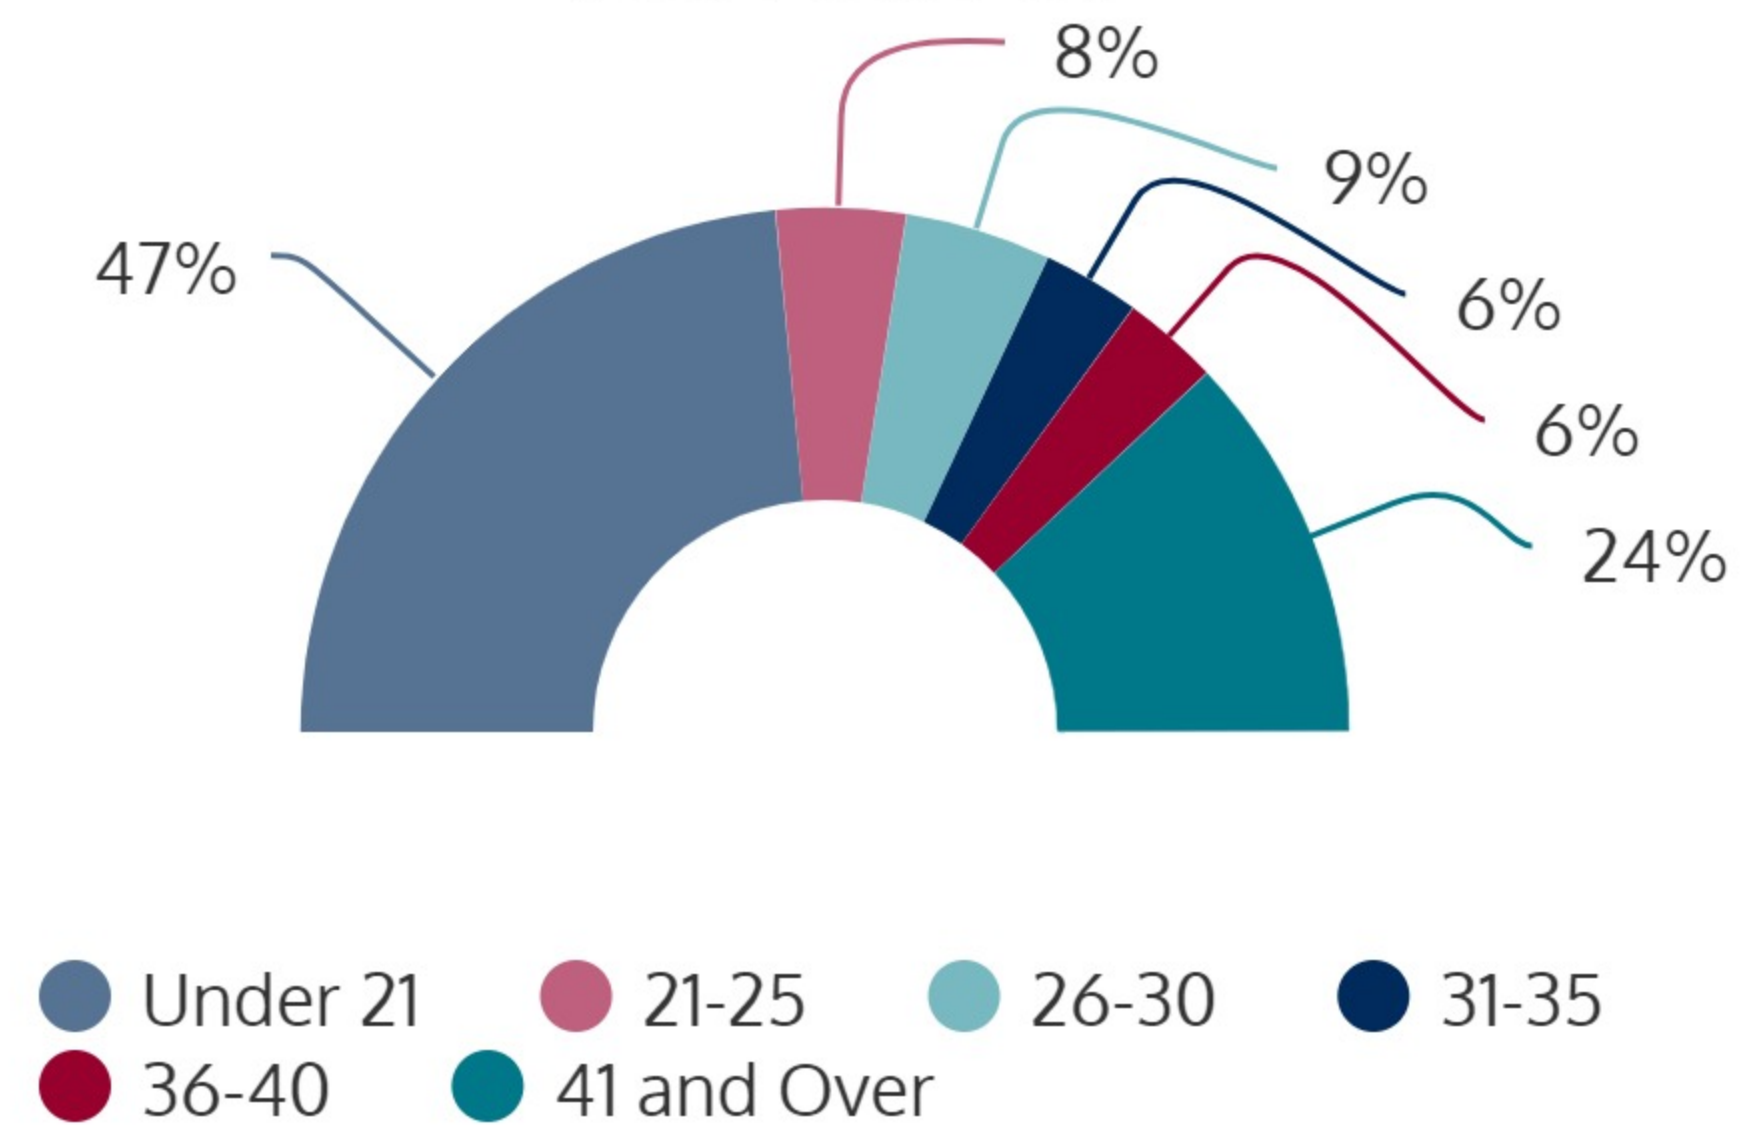

NORTHEAST CAMPUS 2017Q4

2017Q4 HEADCOUNT: 2,253 STUDENTS

STUDENT DEMOGRAPHICS

ETHNICITY

GENDER

AGE GROUP

COURSE ENROLLMENTS

2017Q4 TOTAL COURSE ENROLLMENT: 6,671

Source: ST Student Enrollment Data (End of Term) - Courses with zero contact hours excluded