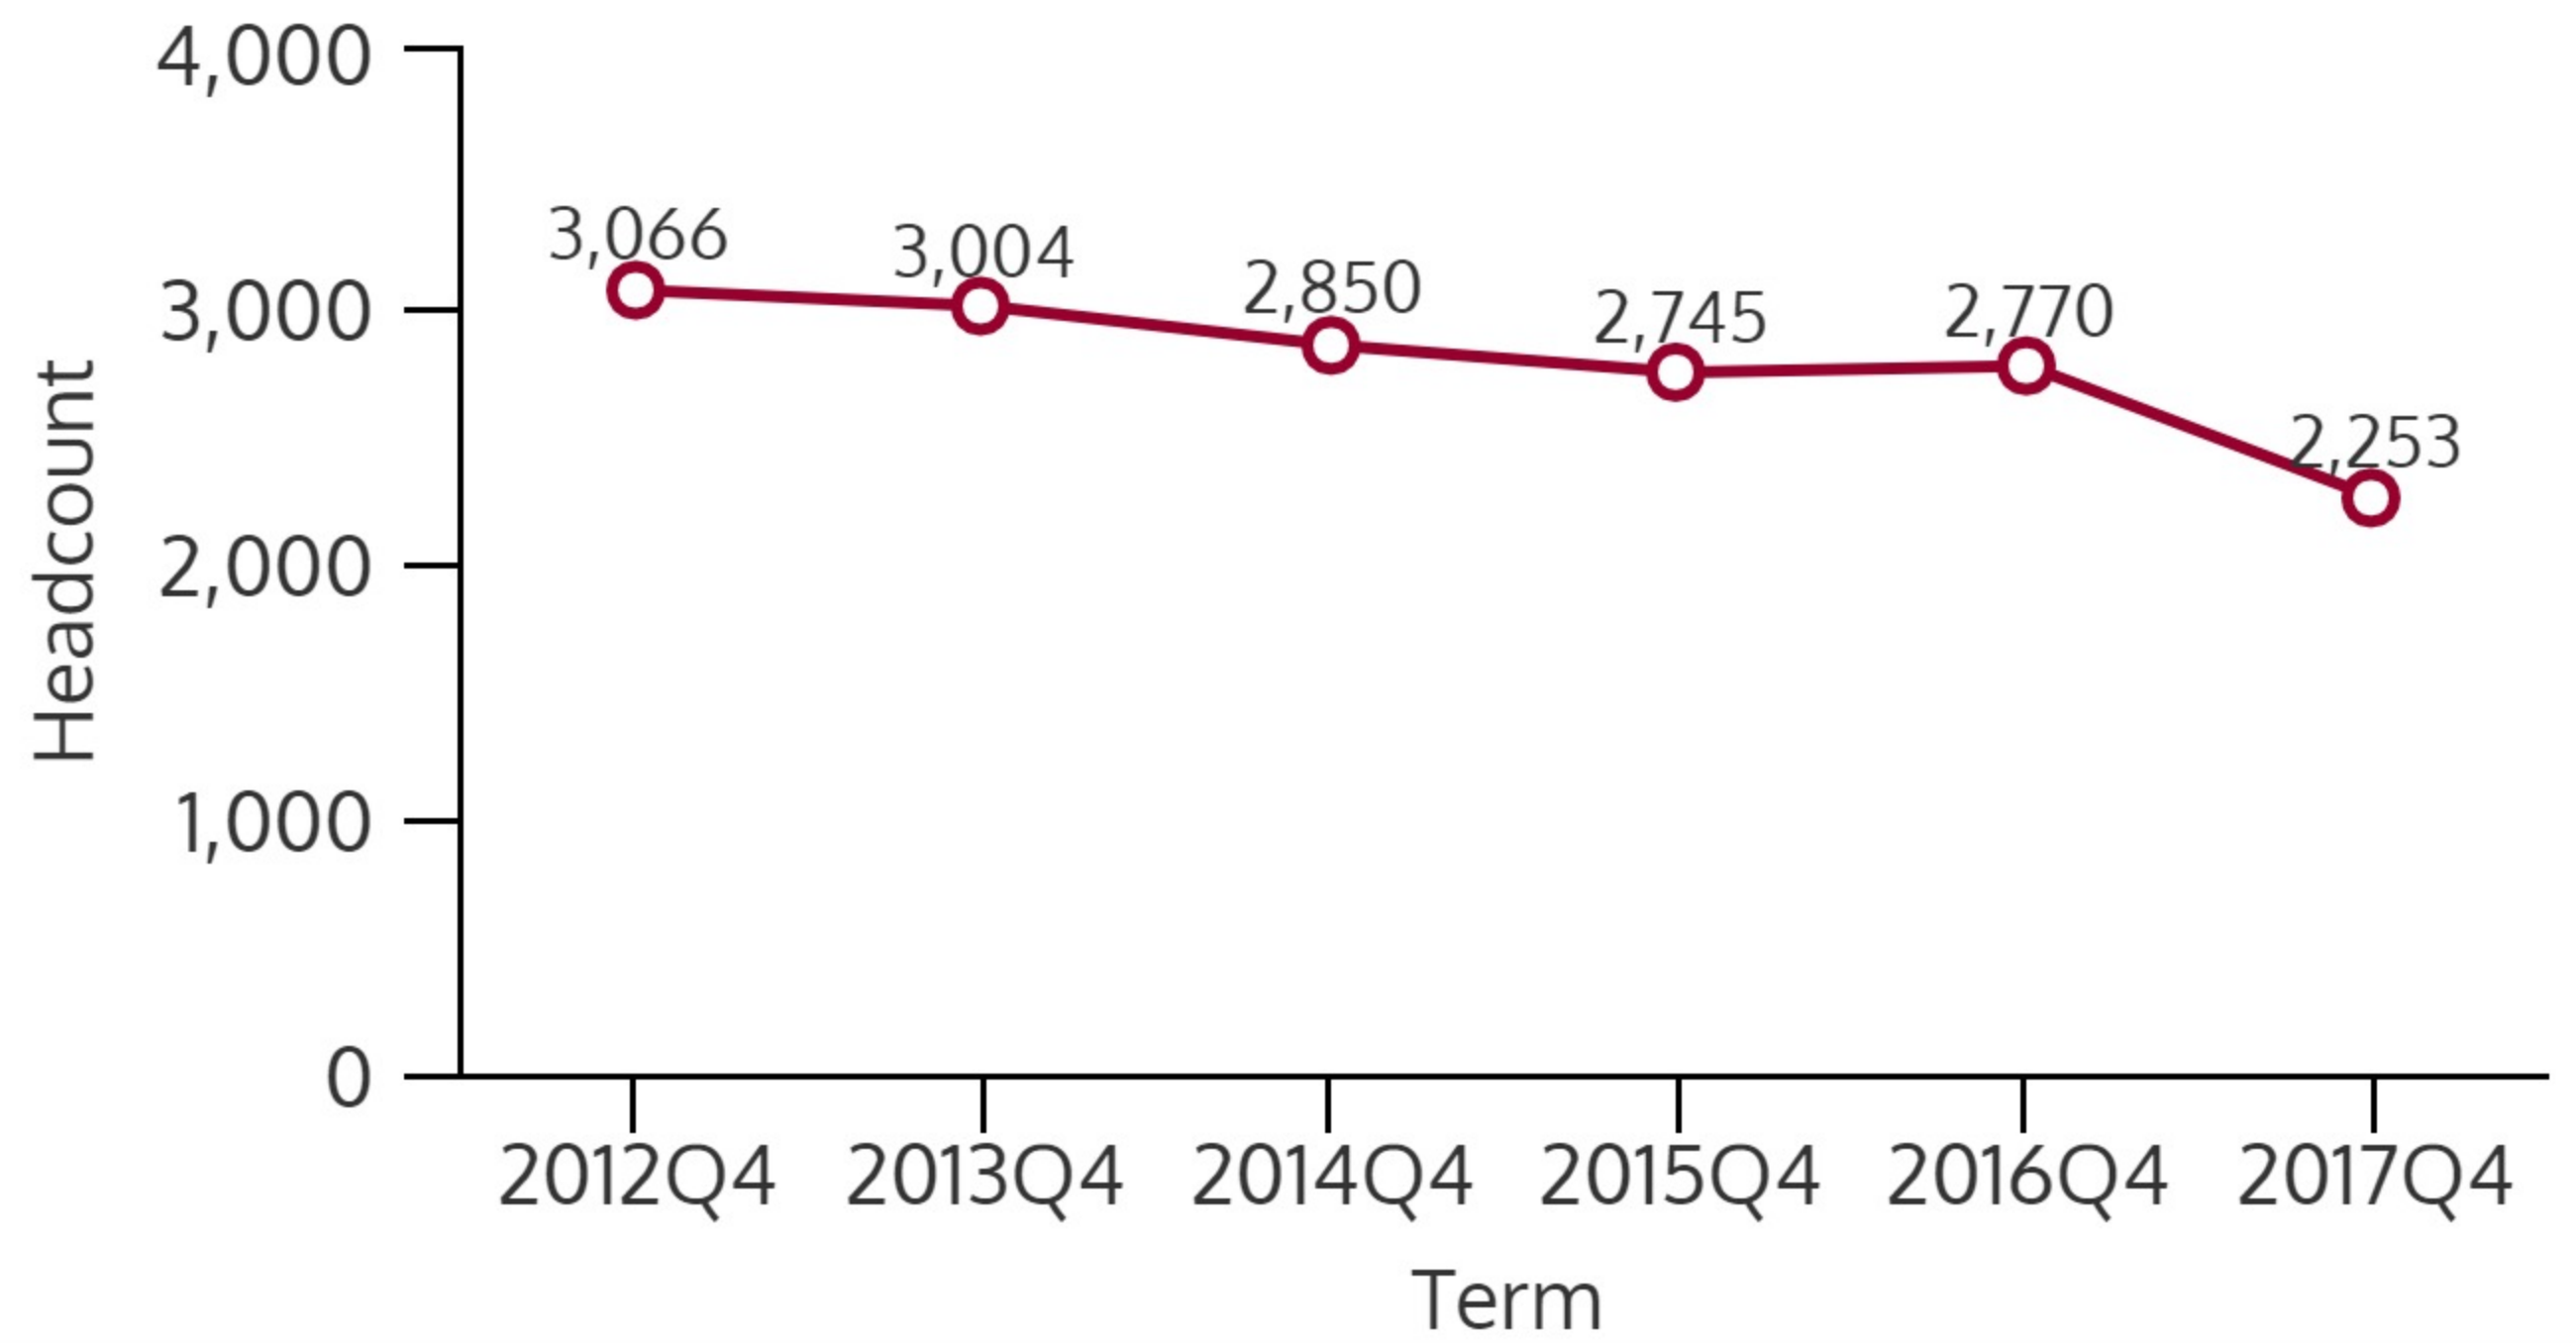

NORTHEAST CAMPUS 2017Q4

2017Q4 HEADCOUNT: 2,253 STUDENTS

STUDENT DEMOGRAPHICS

ETHNICITY

GENDER

AGE GROUP

COURSE ENROLLMENTS

2017Q4 TOTAL COURSE ENROLLMENT: 6,671

Source: ST Student Enrollment Data (End of Term) - Courses with zero contact hours excluded