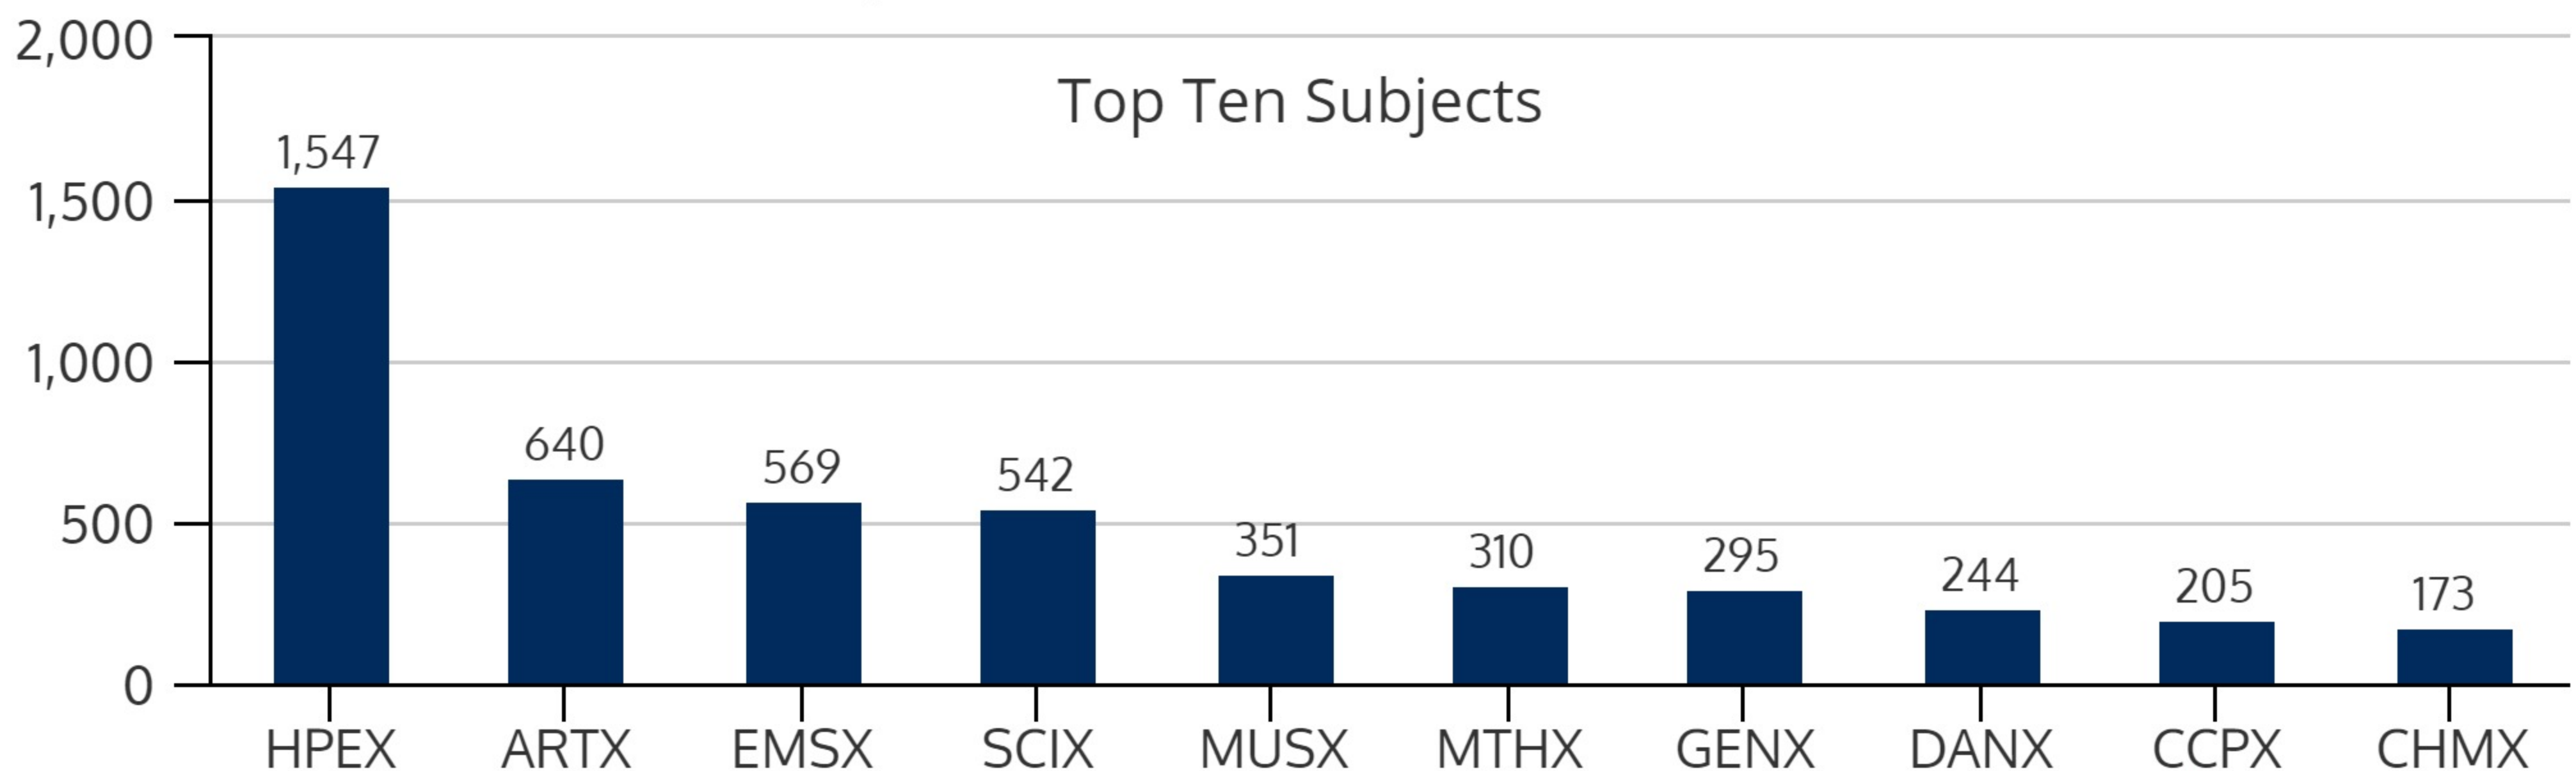

NORTHEAST CAMPUS 2017Q4

2017Q4 HEADCOUNT: 2,253 STUDENTS

STUDENT DEMOGRAPHICS

ETHNICITY

GENDER

AGE GROUP

COURSE ENROLLMENTS

2017Q4 TOTAL COURSE ENROLLMENT: 6,671

Source: ST Student Enrollment Data (End of Term) - Courses with zero contact hours excluded