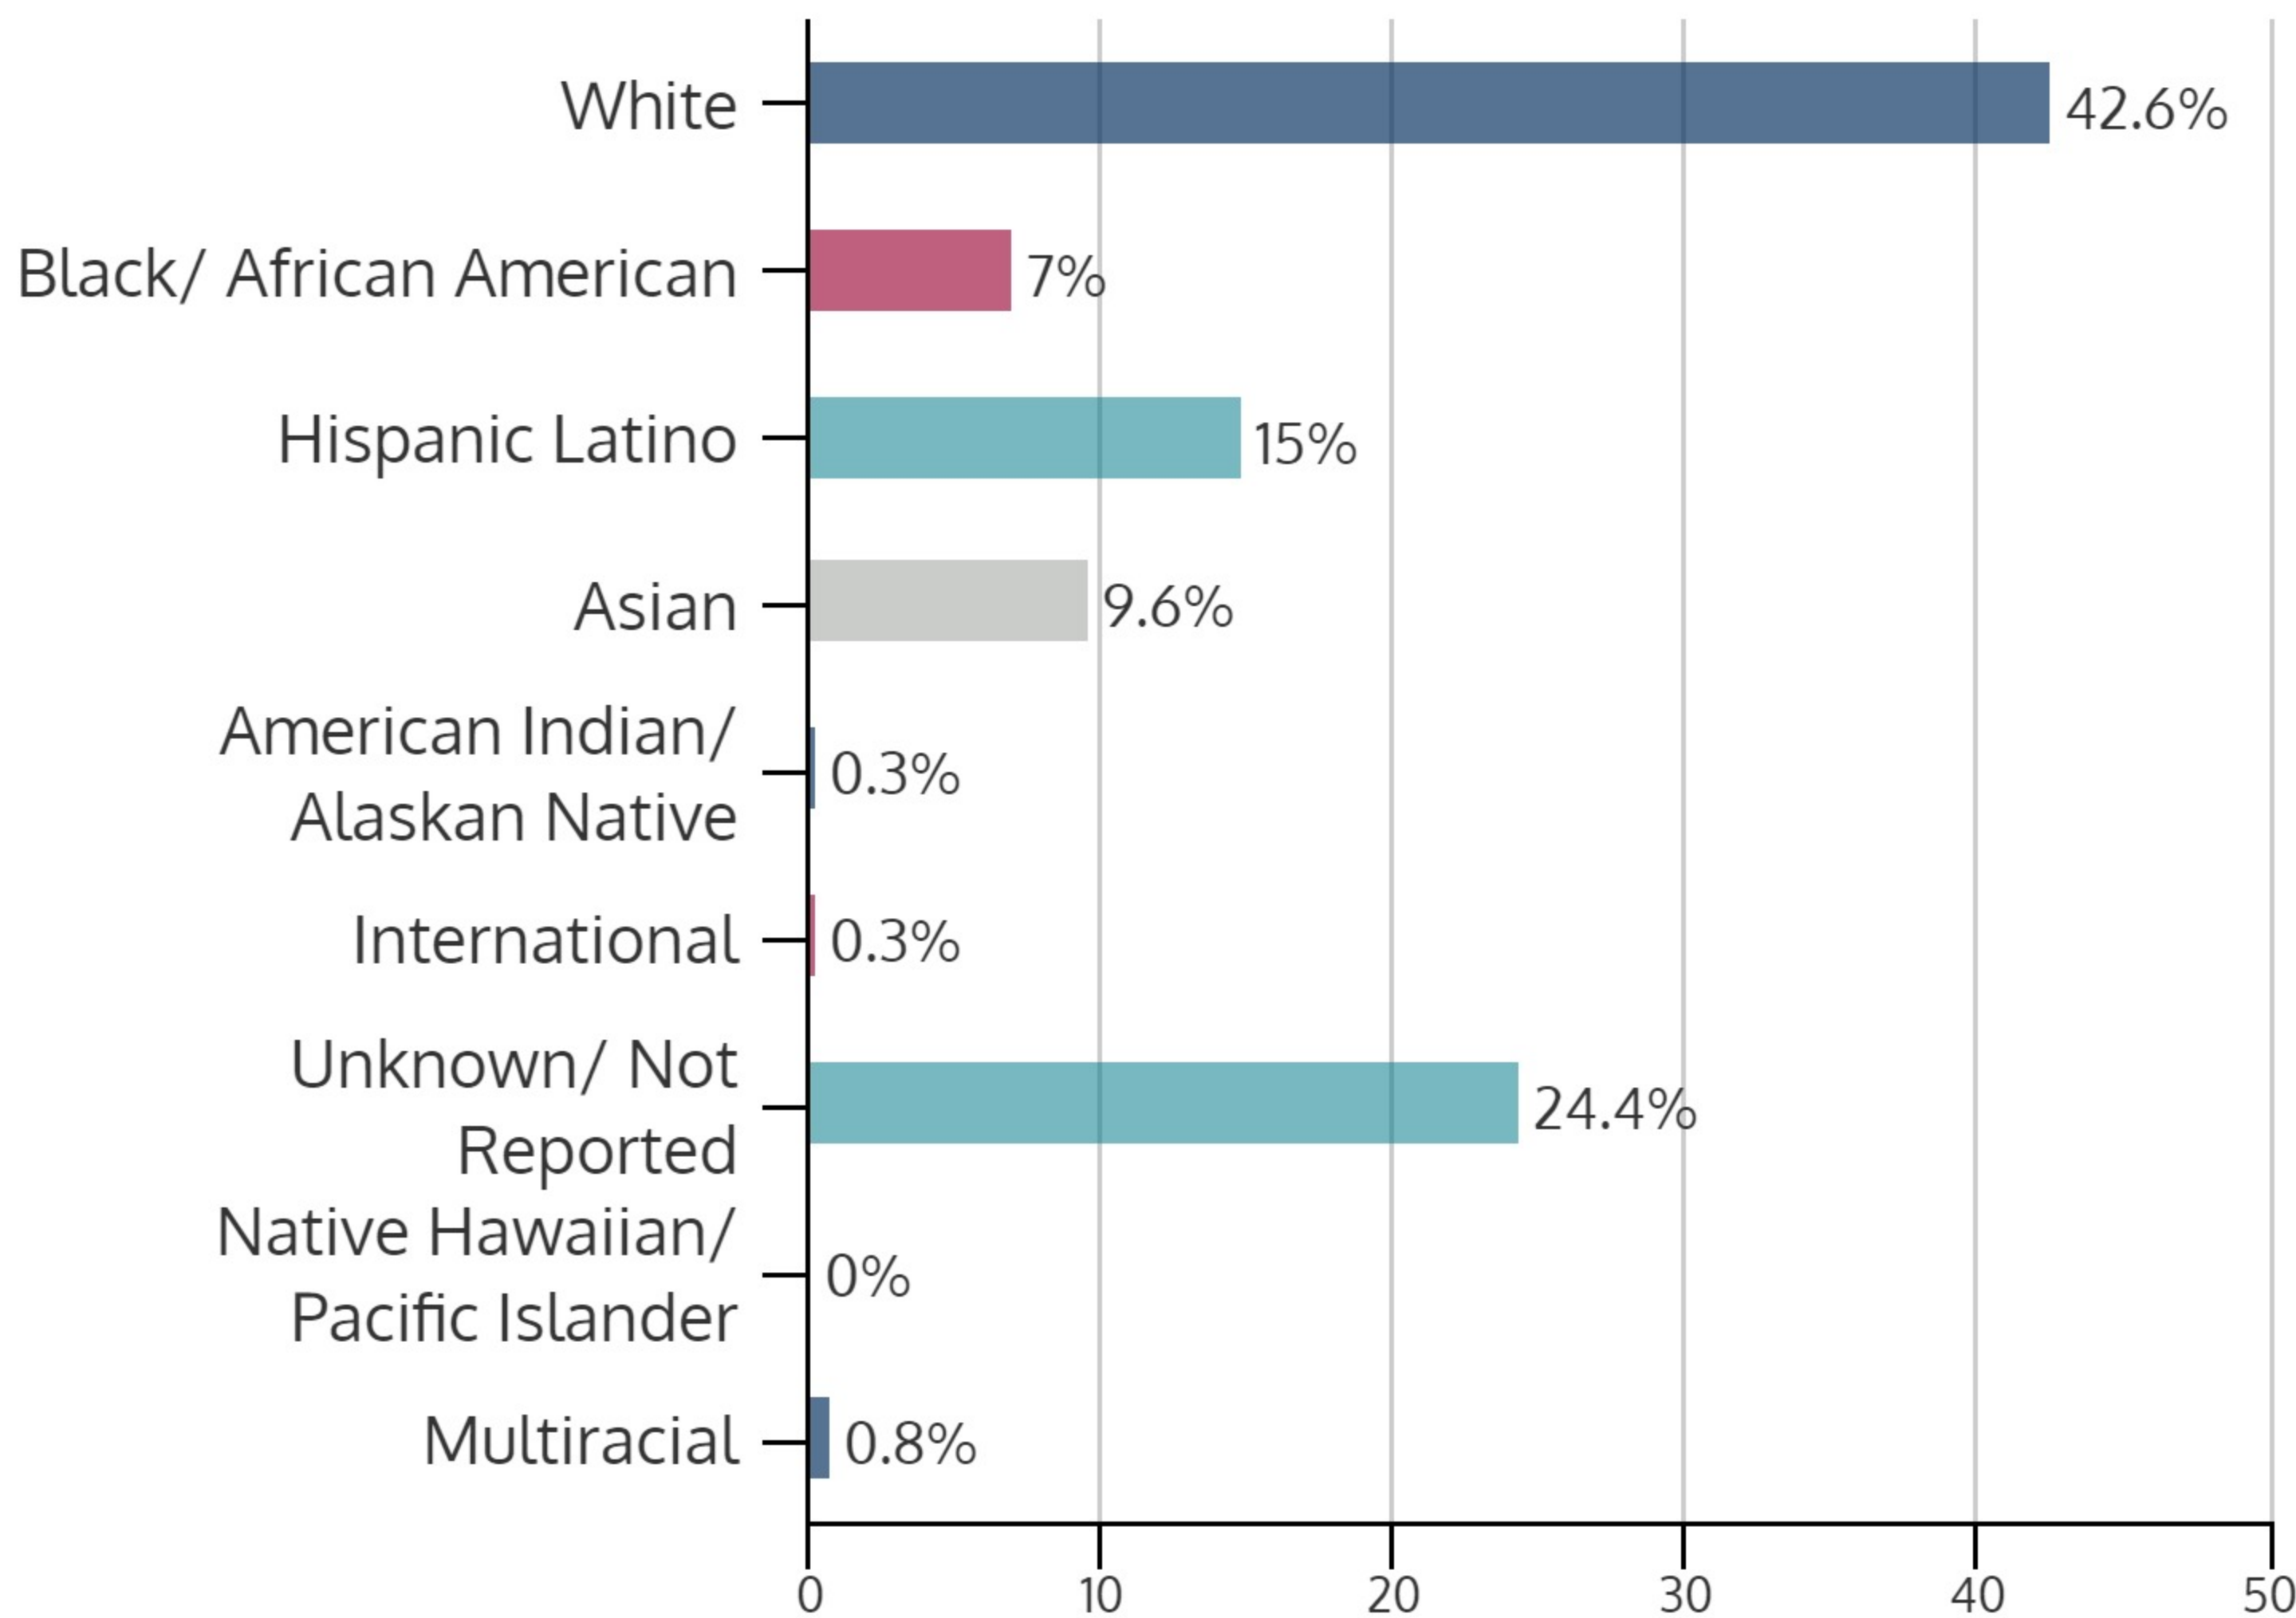

NORTHEAST CAMPUS 2017Q4

2017Q4 HEADCOUNT: 2,253 STUDENTS

STUDENT DEMOGRAPHICS

ETHNICITY

GENDER

AGE GROUP

COURSE ENROLLMENTS

2017Q4 TOTAL COURSE ENROLLMENT: 6,671

Source: ST Student Enrollment Data (End of Term) - Courses with zero contact hours excluded