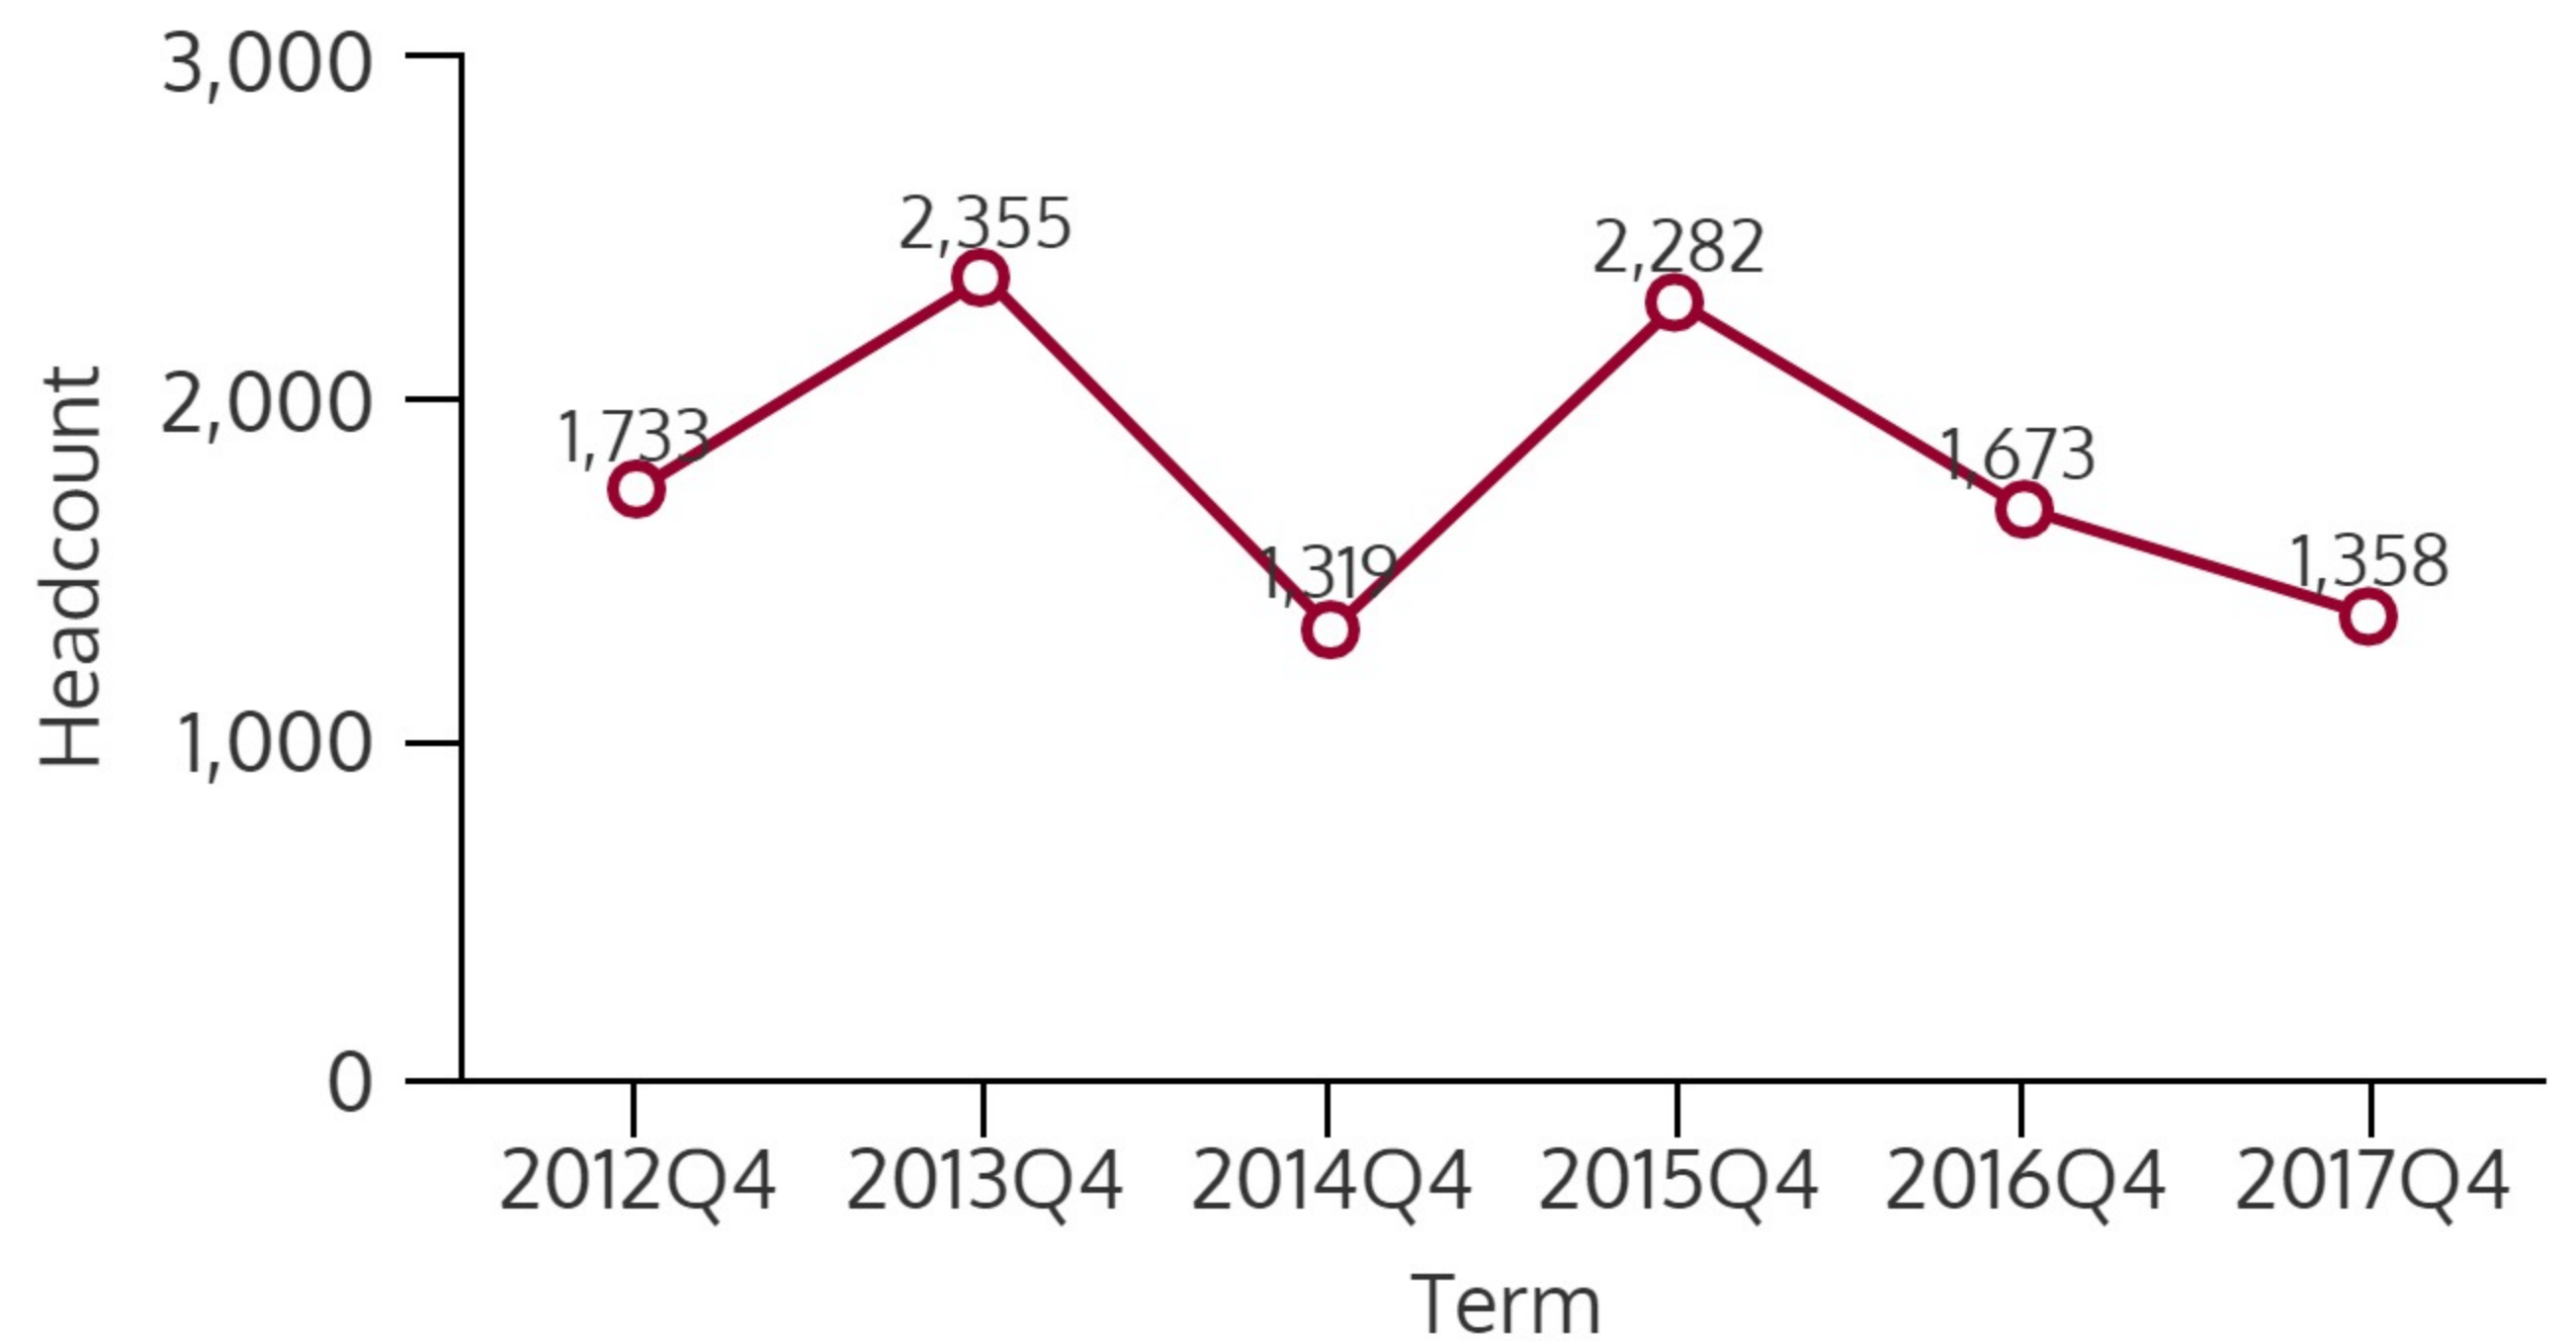

SOUTHEAST CAMPUS 2017Q4

2017Q4 HEADCOUNT: 1,358 STUDENTS

STUDENT DEMOGRAPHICS

ETHNICITY

GENDER

AGE GROUP

COURSE ENROLLMENTS

2017Q4 TOTAL COURSE ENROLLMENT: 6,070

Source: ST Student Enrollment Data (End of Term) - Courses with zero contact hours were excluded