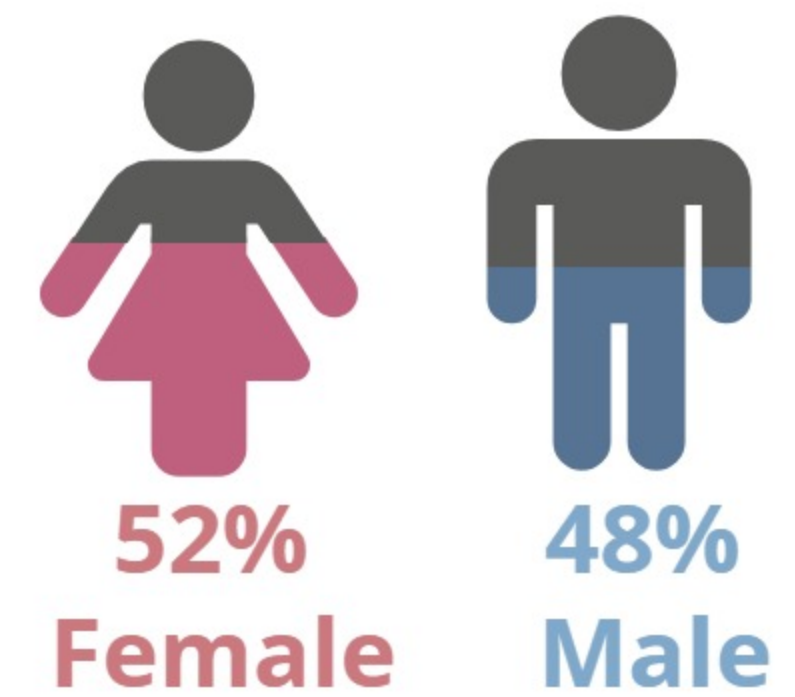

SOUTHEAST CAMPUS 2017Q4

2017Q4 HEADCOUNT: 1,358 STUDENTS

STUDENT DEMOGRAPHICS

ETHNICITY

GENDER

AGE GROUP

COURSE ENROLLMENTS

2017Q4 TOTAL COURSE ENROLLMENT: 6,070

Source: ST Student Enrollment Data (End of Term) - Courses with zero contact hours were excluded