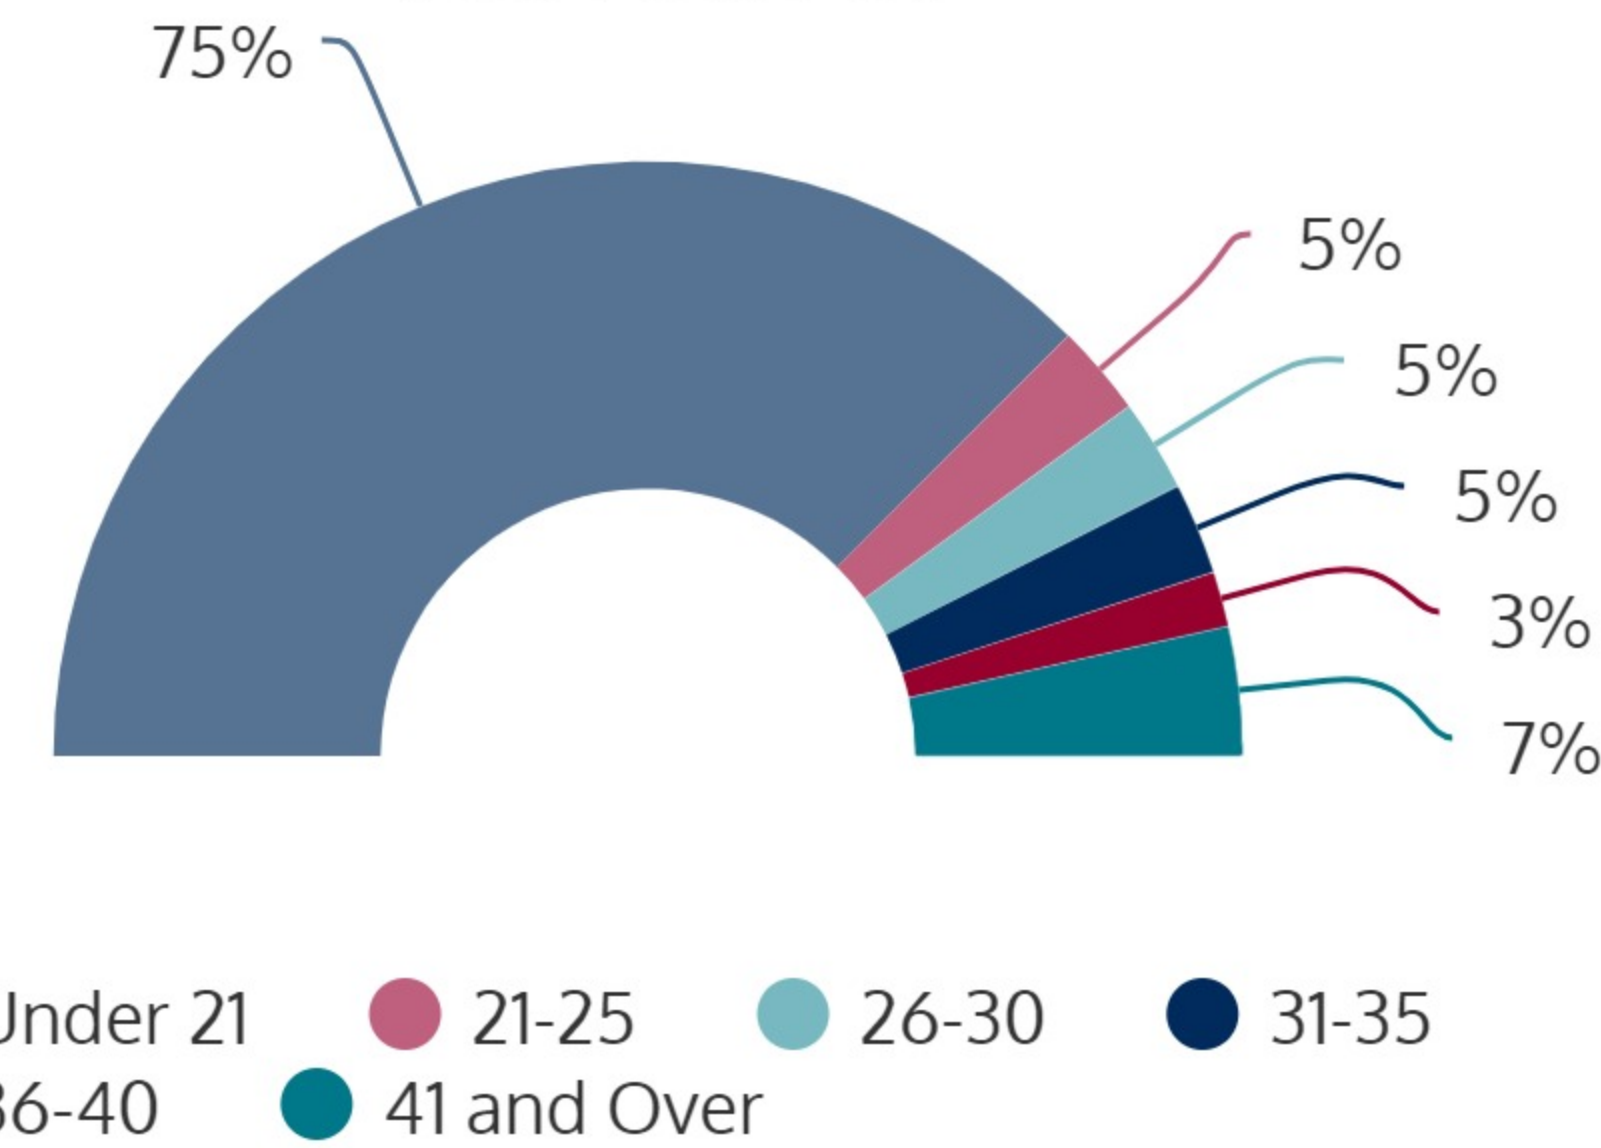

SOUTHEAST CAMPUS 2017Q4

2017Q4 HEADCOUNT: 1,358 STUDENTS

STUDENT DEMOGRAPHICS

ETHNICITY

GENDER

AGE GROUP

COURSE ENROLLMENTS

2017Q4 TOTAL COURSE ENROLLMENT: 6,070

Source: ST Student Enrollment Data (End of Term) - Courses with zero contact hours were excluded