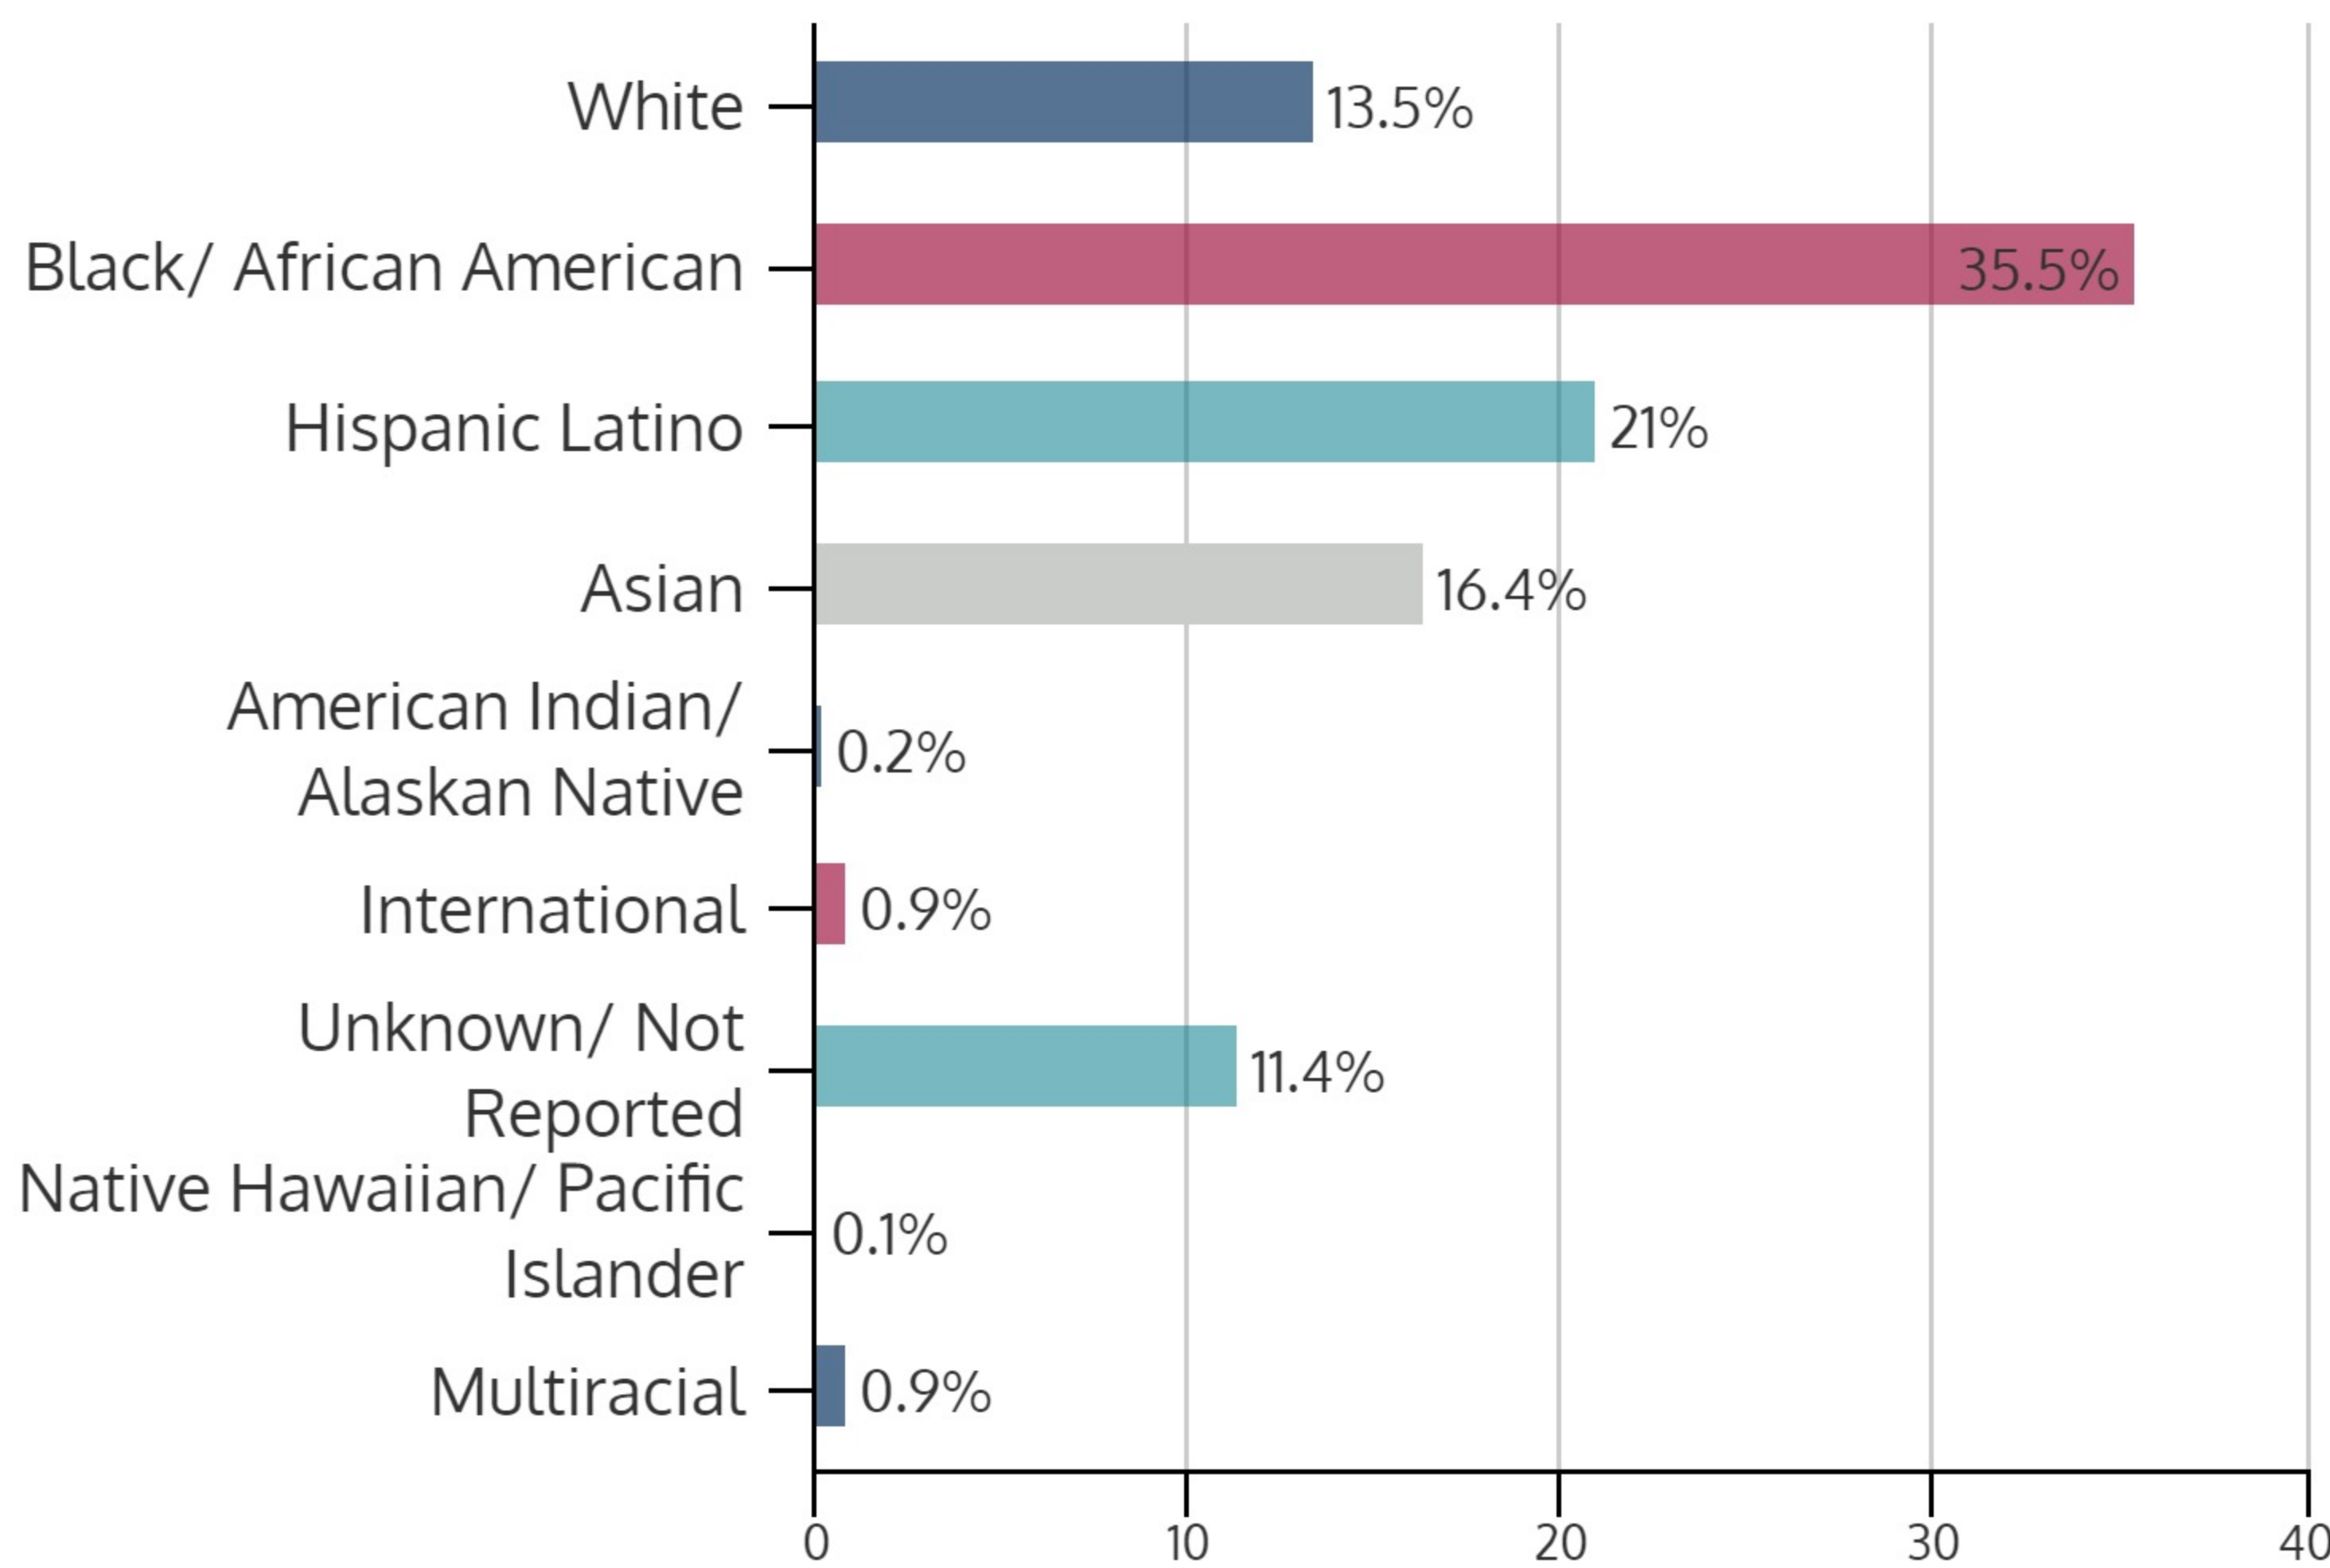

SOUTHEAST CAMPUS 2017Q4

2017Q4 HEADCOUNT: 1,358 STUDENTS

STUDENT DEMOGRAPHICS

ETHNICITY

GENDER

AGE GROUP

COURSE ENROLLMENTS

2017Q4 TOTAL COURSE ENROLLMENT: 6,070

Source: ST Student Enrollment Data (End of Term) - Courses with zero contact hours were excluded