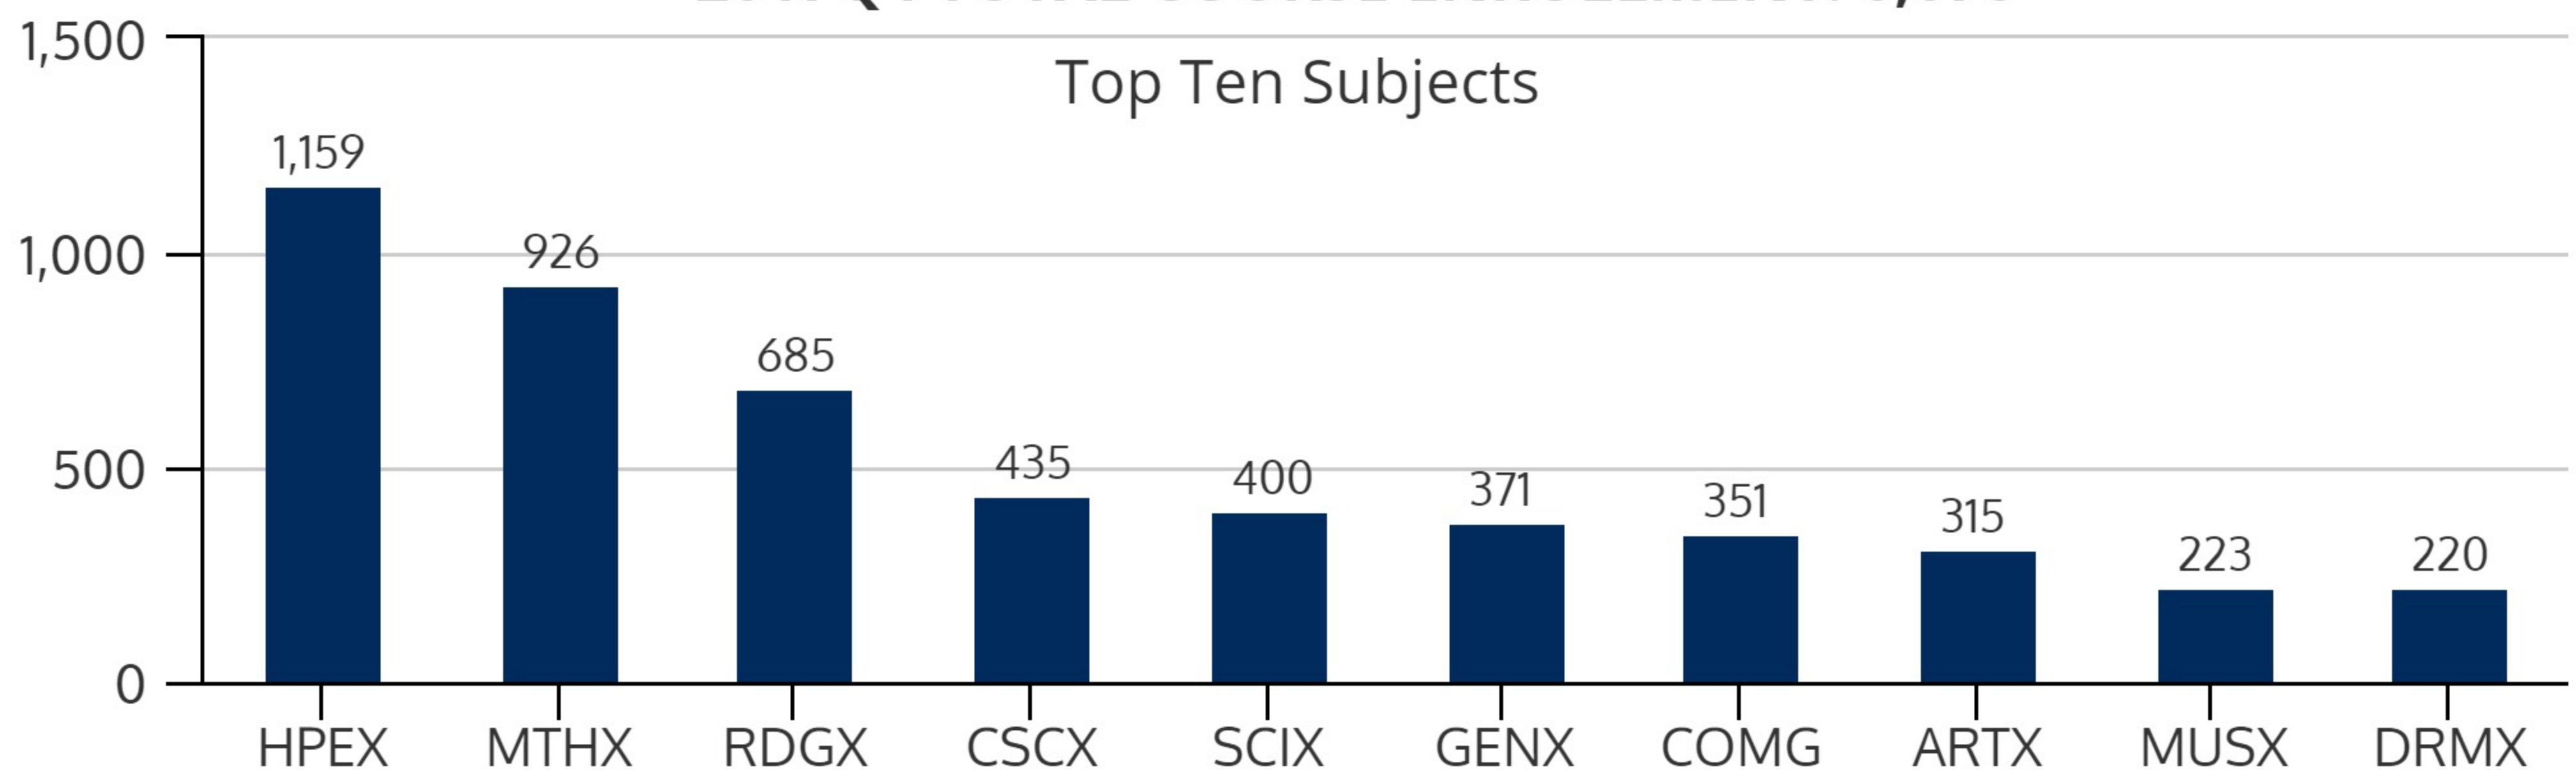

SOUTHEAST CAMPUS 2017Q4

2017Q4 HEADCOUNT: 1,358 STUDENTS

STUDENT DEMOGRAPHICS

ETHNICITY

GENDER

AGE GROUP

COURSE ENROLLMENTS

2017Q4 TOTAL COURSE ENROLLMENT: 6,070

Source: ST Student Enrollment Data (End of Term) - Courses with zero contact hours were excluded