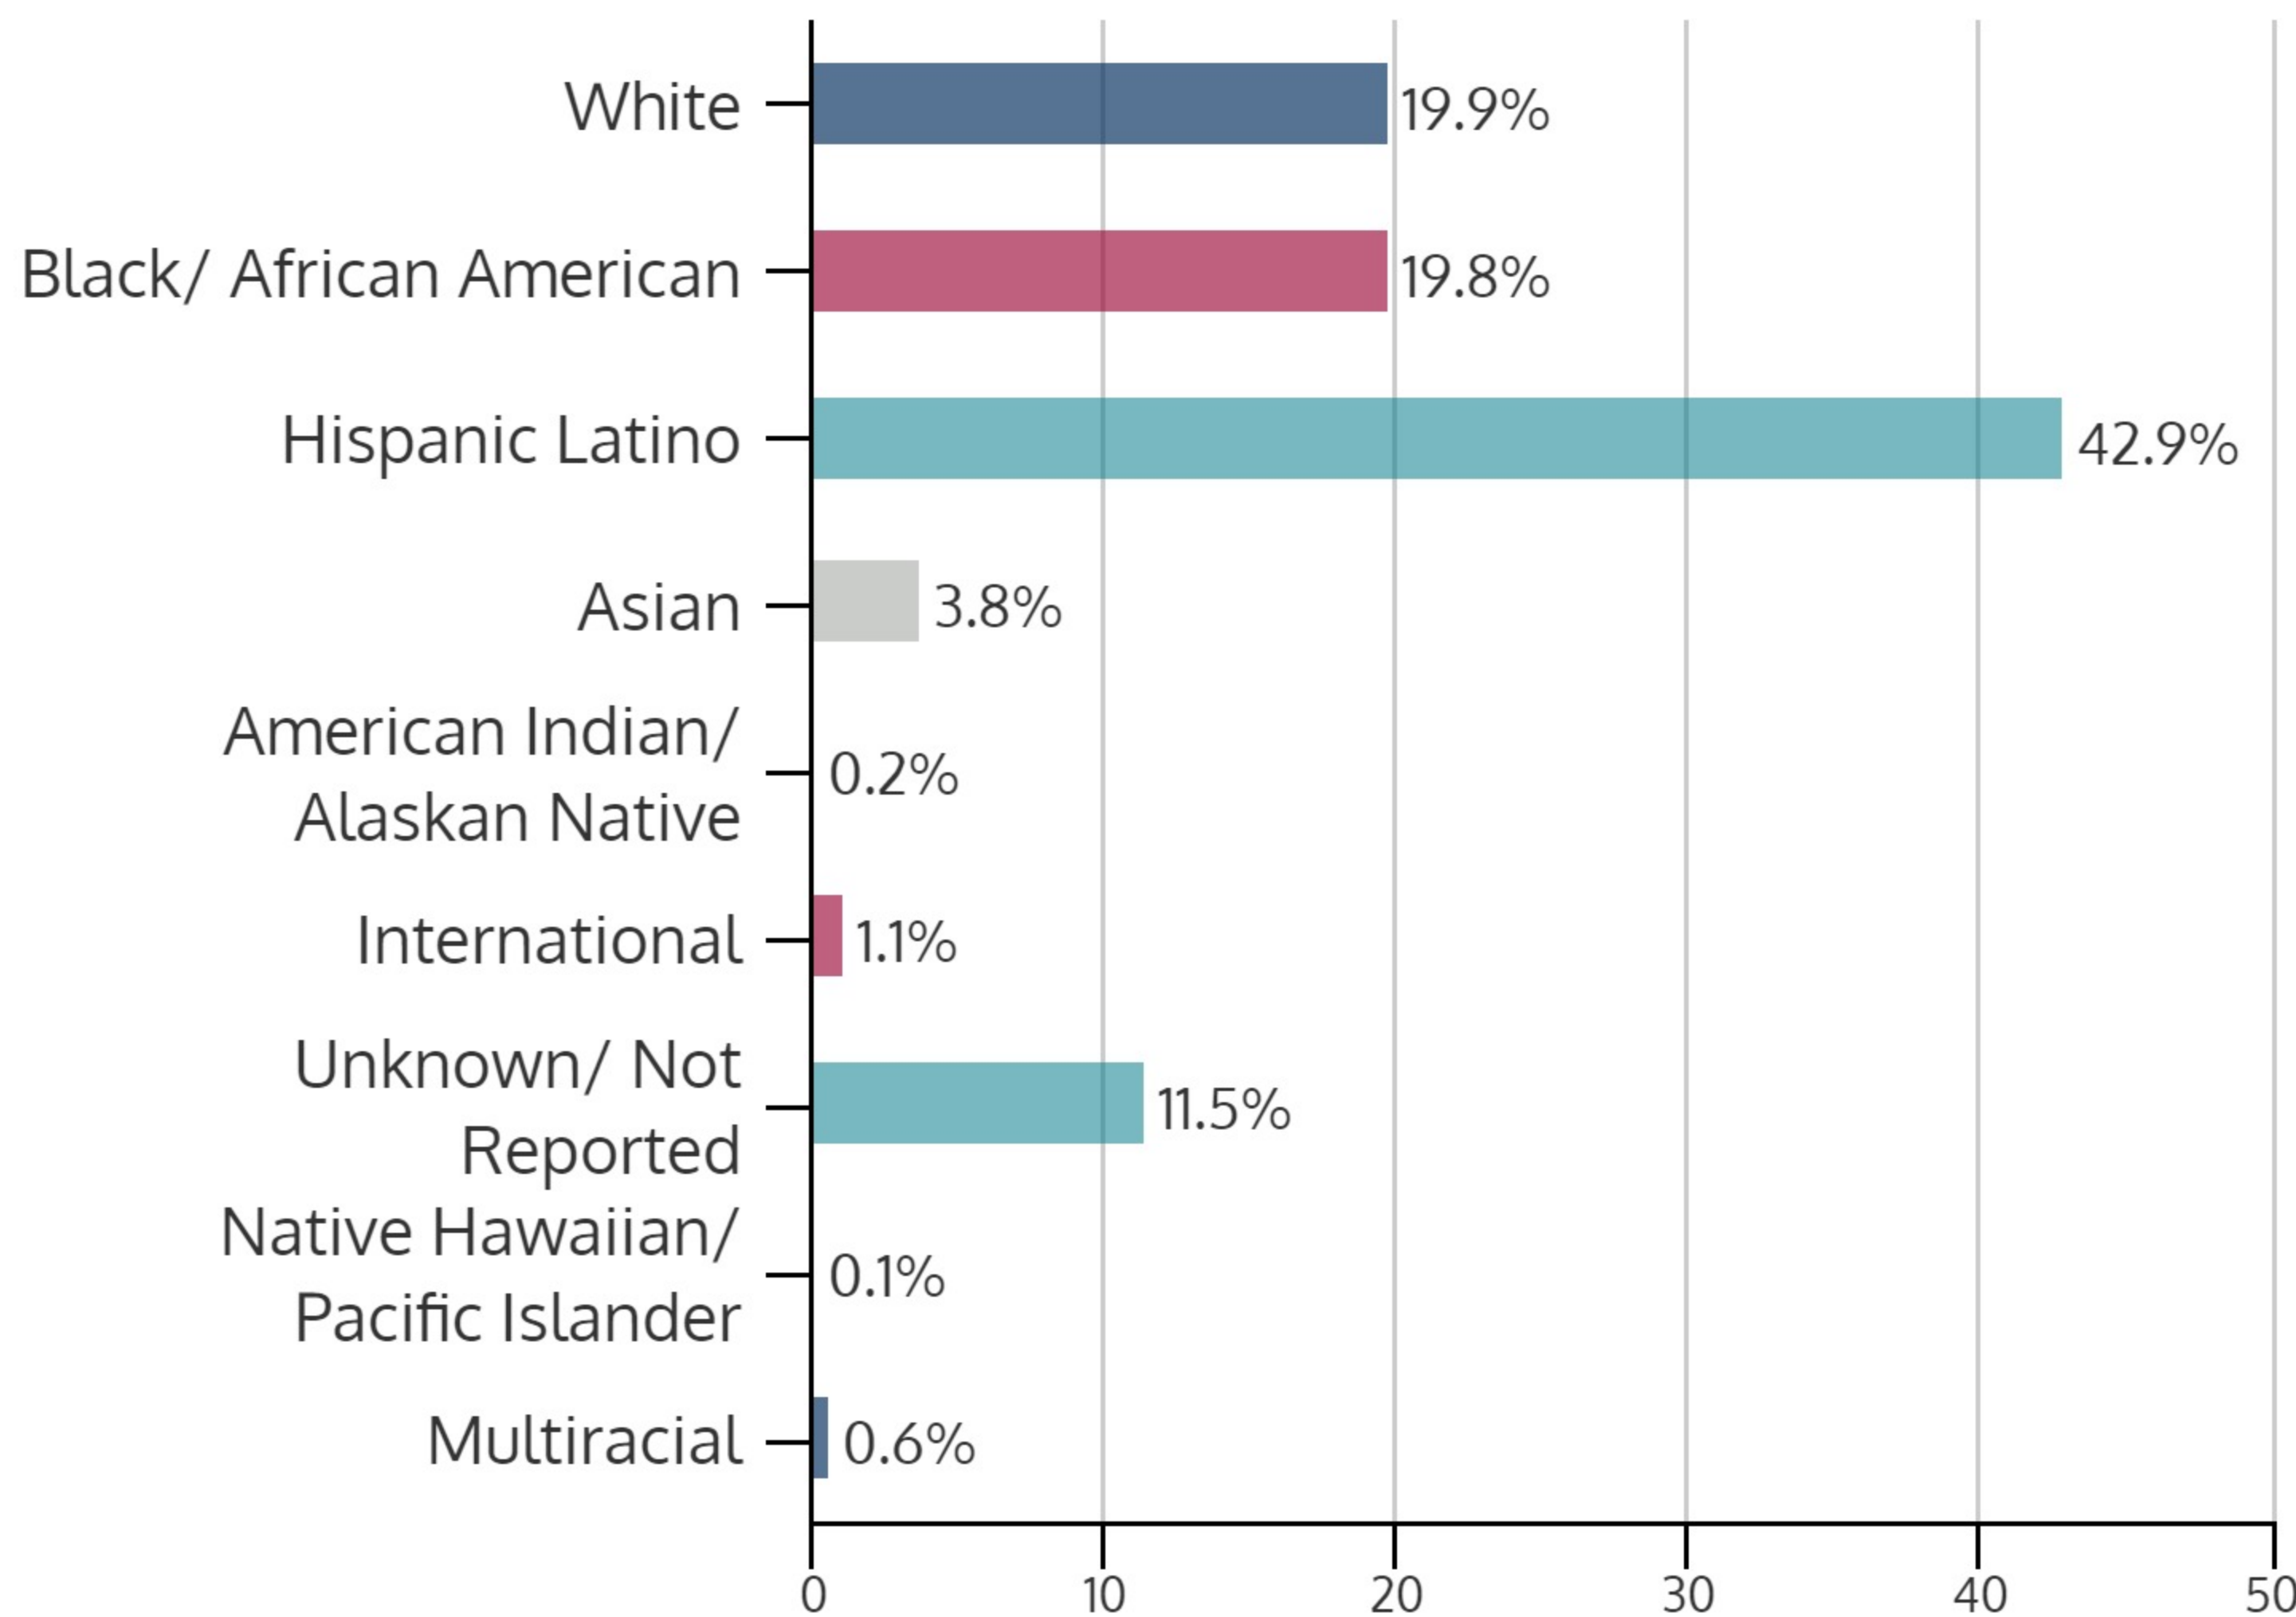

TRINITY RIVER CAMPUS 2017Q4

2017Q4 HEADCOUNT: 965 STUDENTS

STUDENT DEMOGRAPHICS

ETHNICITY

GENDER

AGE GROUP

COURSE ENROLLMENTS

2017Q4 TOTAL COURSE ENROLLMENT: 2,061

Source: ST Student Enrollment Data (End of Term) - Courses with zero contact hours were excluded