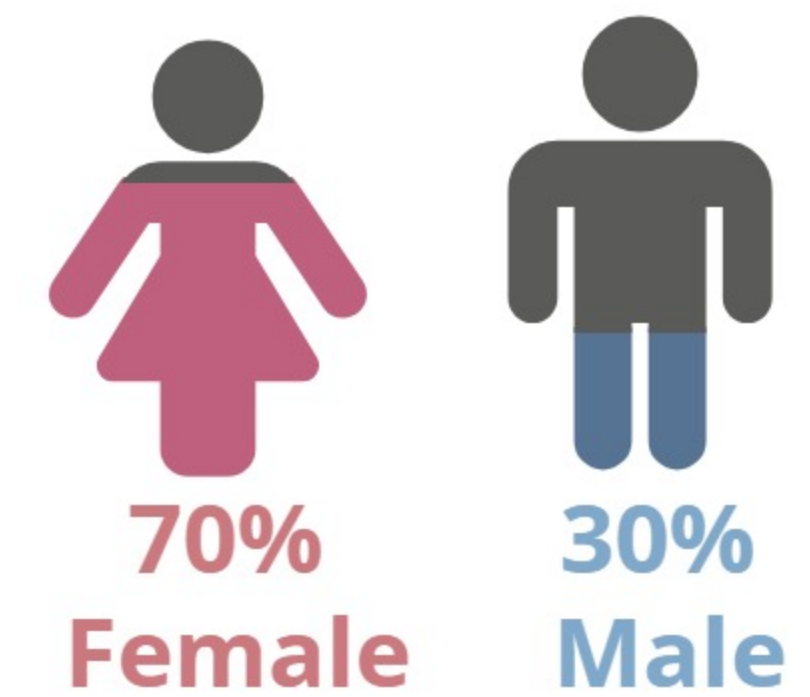

TRINITY RIVER CAMPUS 2017Q4

2017Q4 HEADCOUNT: 965 STUDENTS

STUDENT DEMOGRAPHICS

ETHNICITY

GENDER

AGE GROUP

COURSE ENROLLMENTS

2017Q4 TOTAL COURSE ENROLLMENT: 2,061

Source: ST Student Enrollment Data (End of Term) - Courses with zero contact hours were excluded