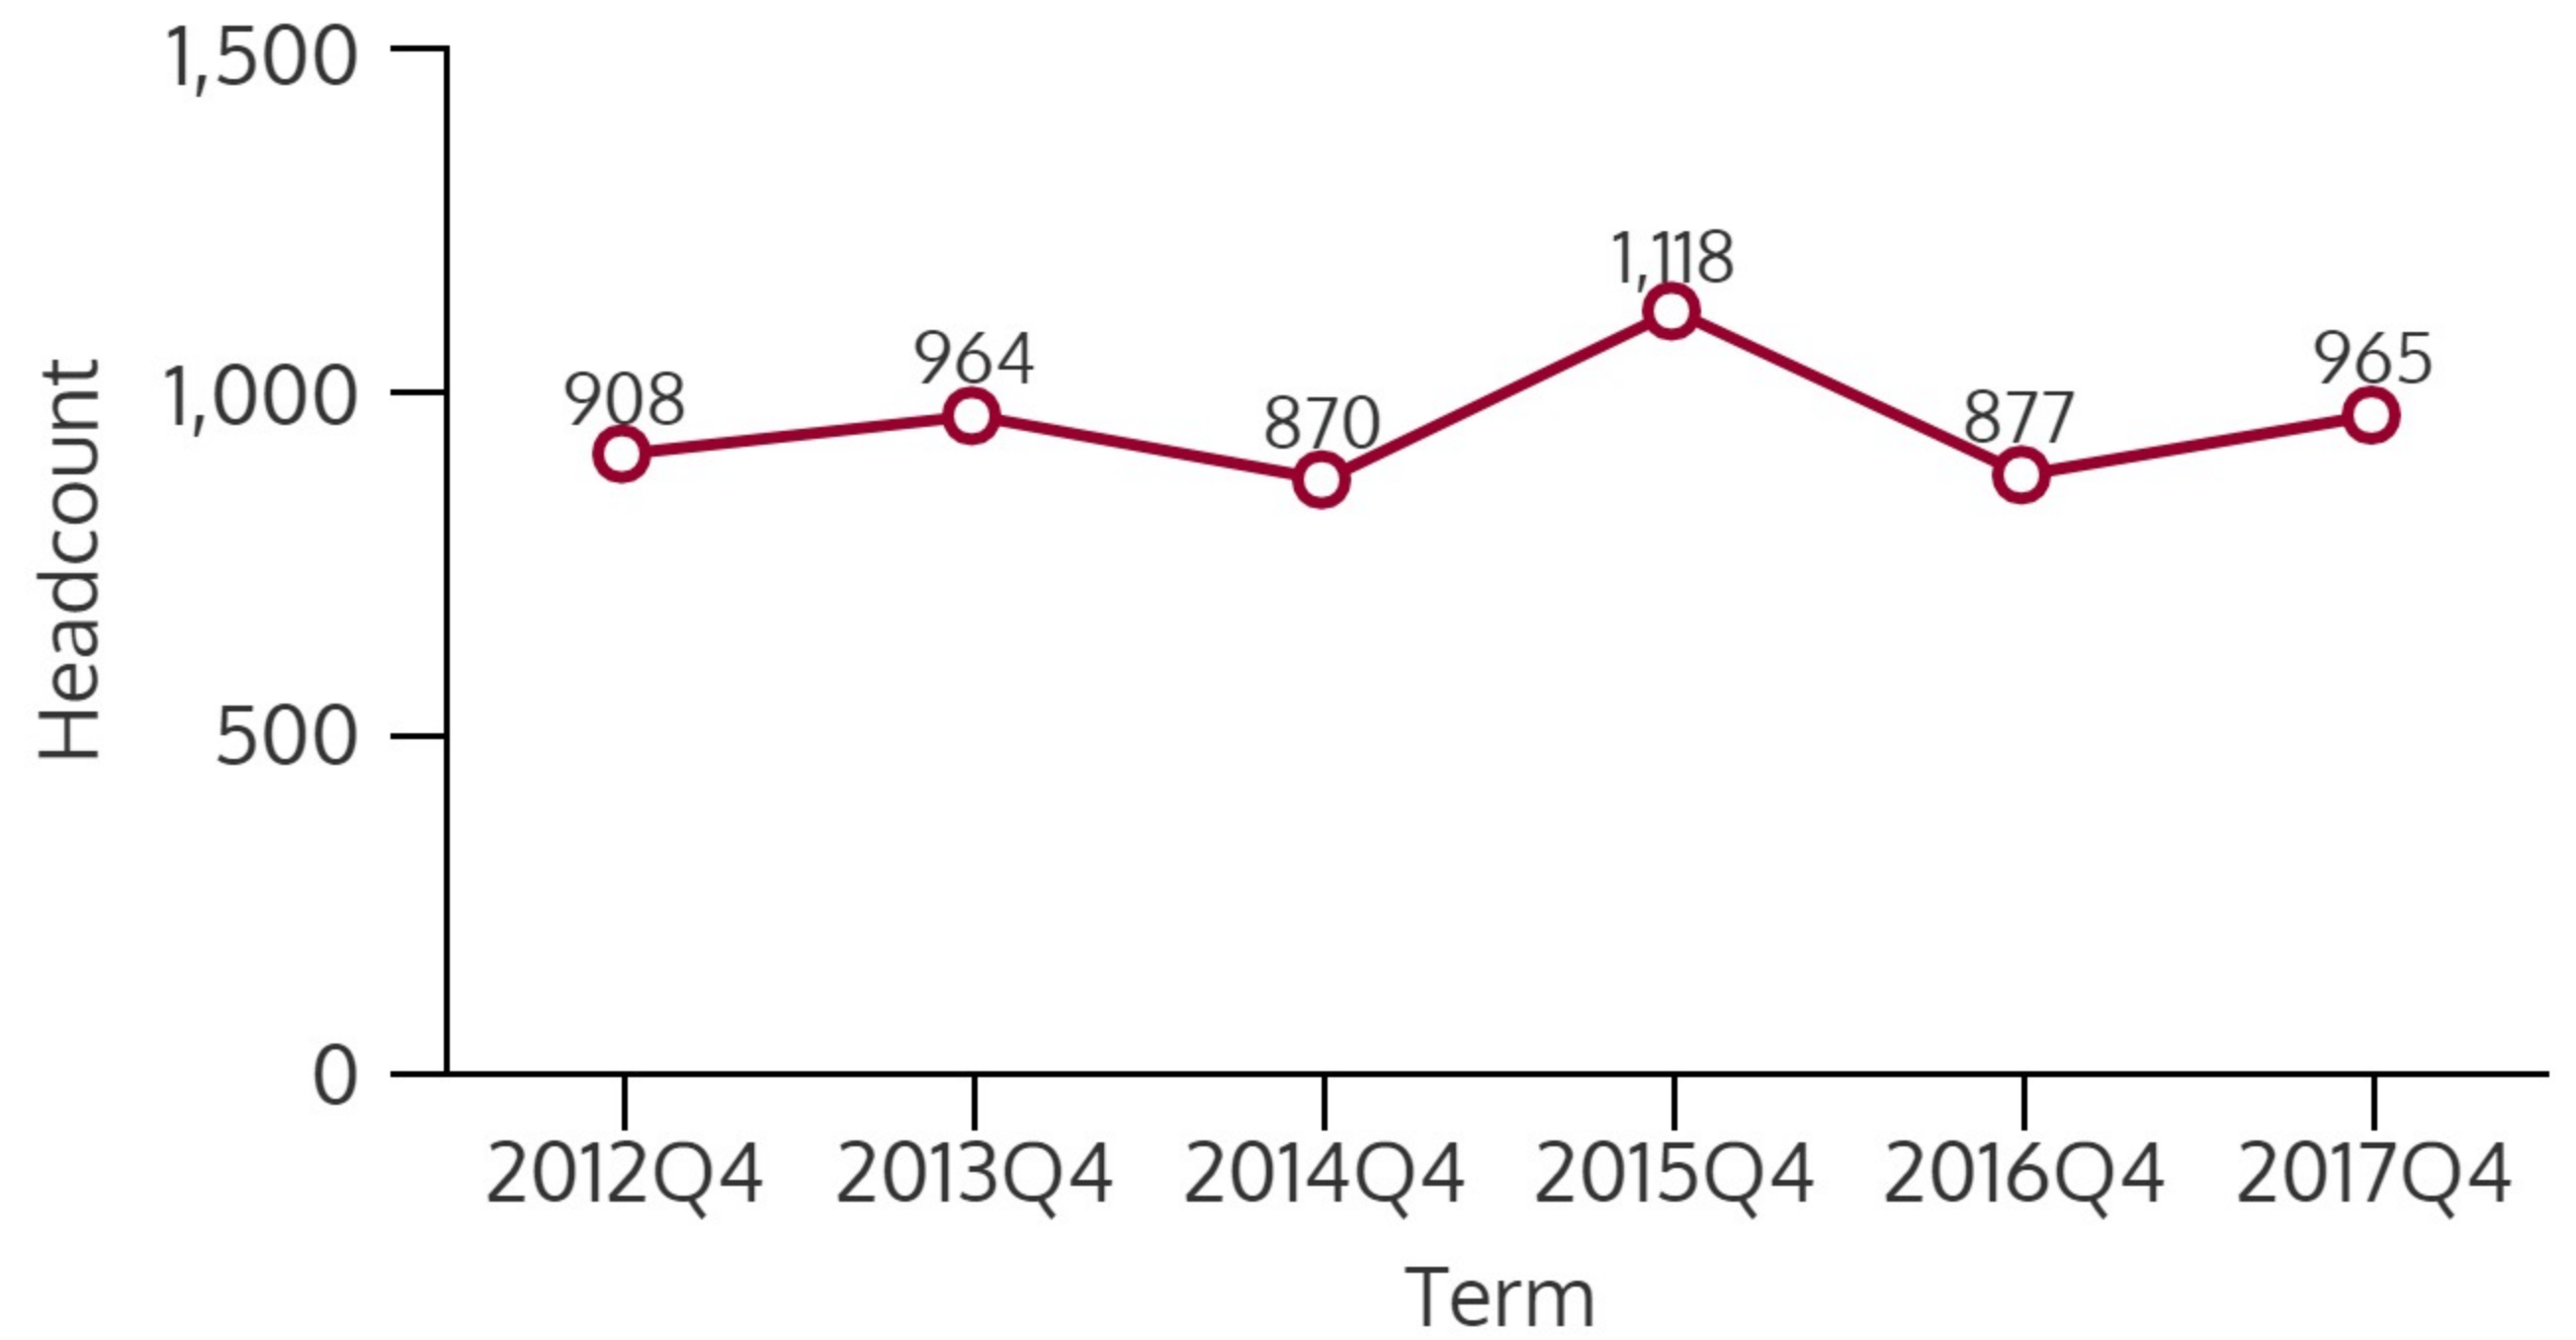

TRINITY RIVER CAMPUS 2017Q4

2017Q4 HEADCOUNT: 965 STUDENTS

STUDENT DEMOGRAPHICS

ETHNICITY

GENDER

AGE GROUP

COURSE ENROLLMENTS

2017Q4 TOTAL COURSE ENROLLMENT: 2,061

Source: ST Student Enrollment Data (End of Term) - Courses with zero contact hours were excluded