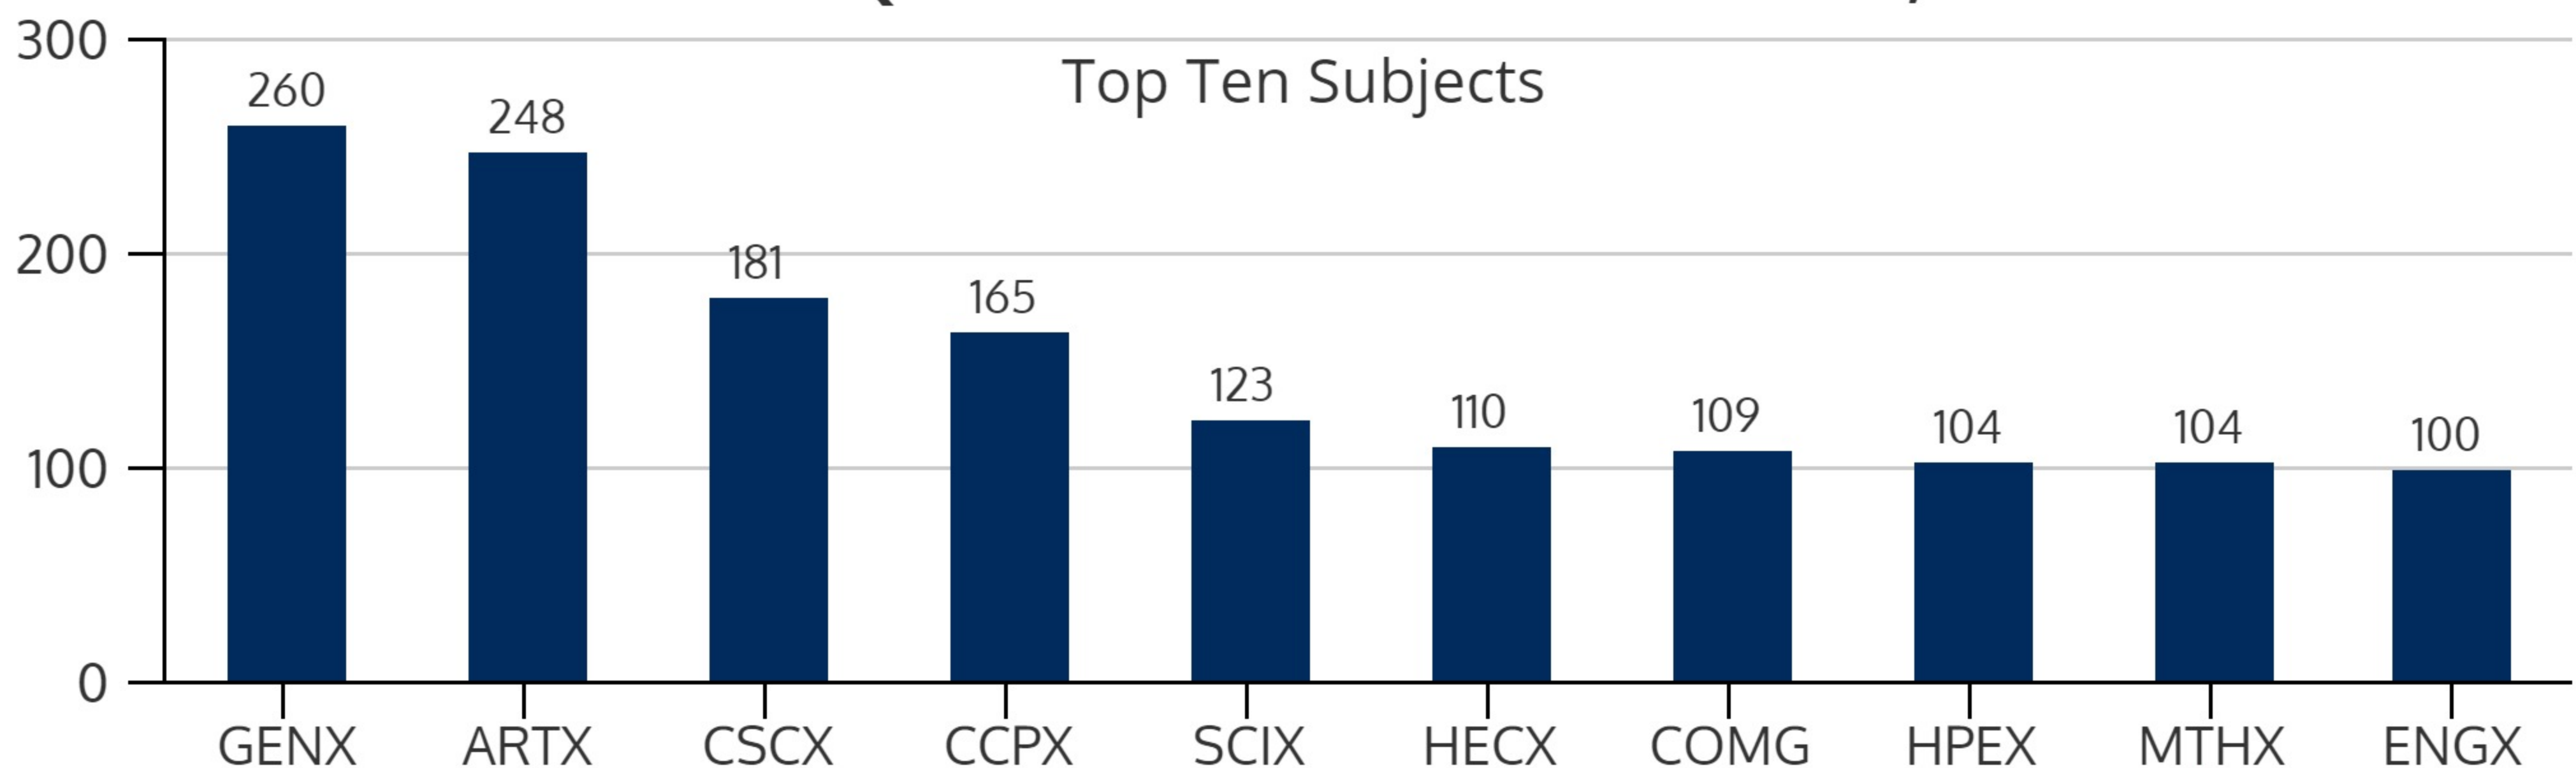

TRINITY RIVER CAMPUS 2017Q4

2017Q4 HEADCOUNT: 965 STUDENTS

STUDENT DEMOGRAPHICS

ETHNICITY

GENDER

AGE GROUP

COURSE ENROLLMENTS

2017Q4 TOTAL COURSE ENROLLMENT: 2,061

Source: ST Student Enrollment Data (End of Term) - Courses with zero contact hours were excluded