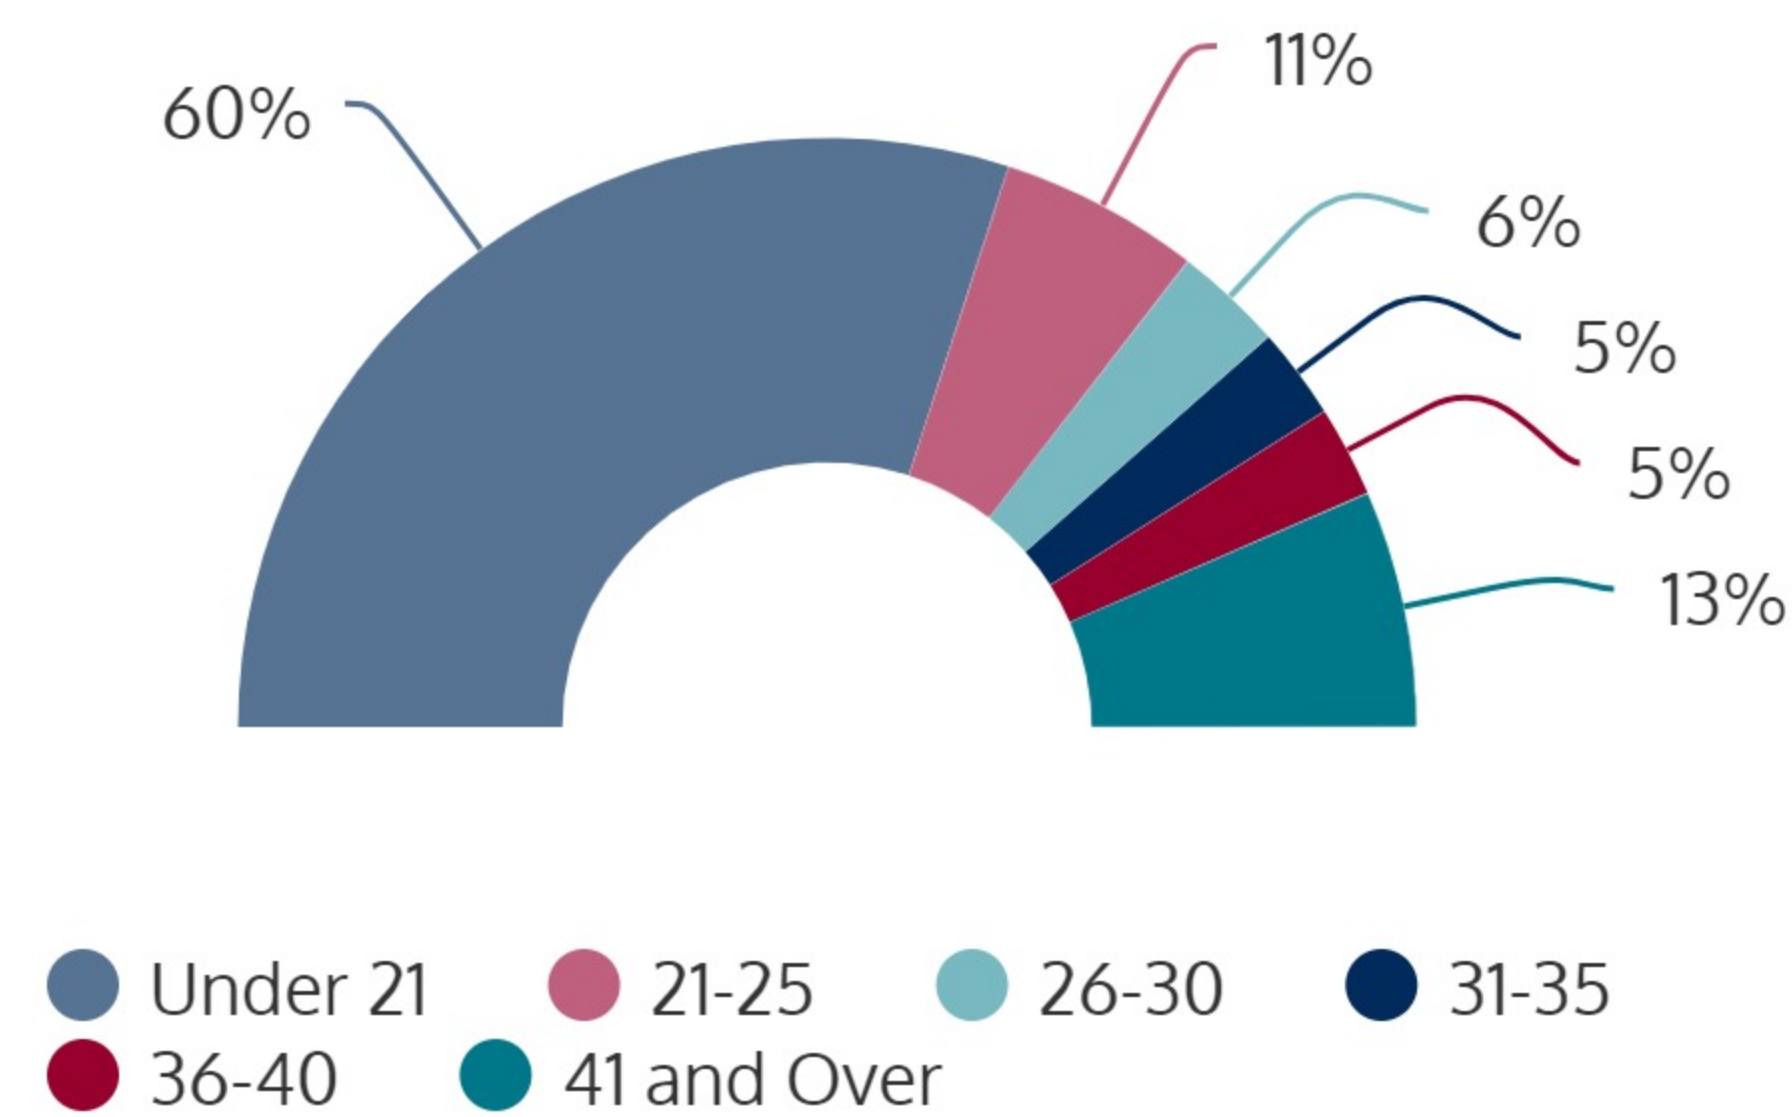

TRINITY RIVER CAMPUS 2017Q4

2017Q4 HEADCOUNT: 965 STUDENTS

STUDENT DEMOGRAPHICS

ETHNICITY

GENDER

AGE GROUP

COURSE ENROLLMENTS

2017Q4 TOTAL COURSE ENROLLMENT: 2,061

Source: ST Student Enrollment Data (End of Term) - Courses with zero contact hours were excluded