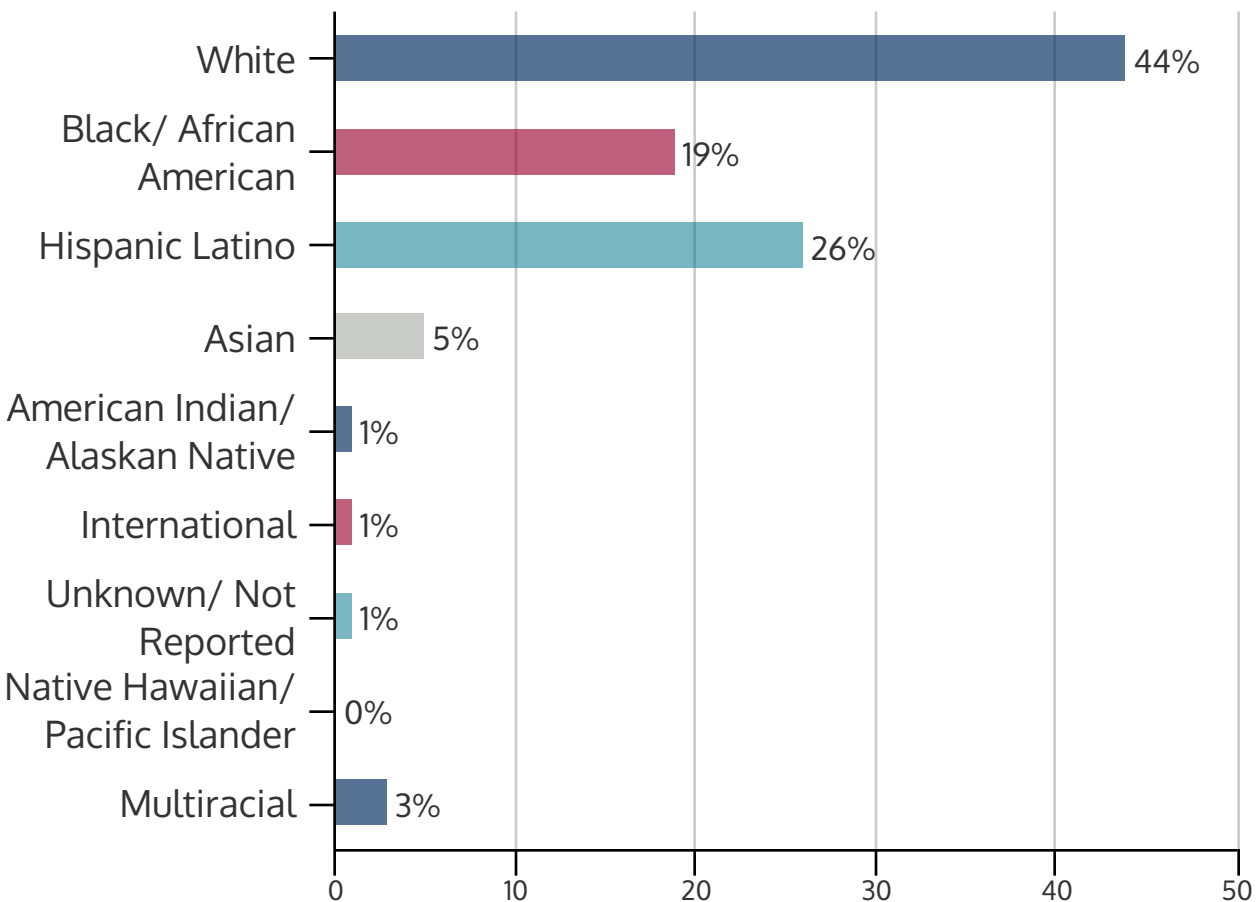

TCC Connect 2017FL

FALL 2017 HEADCOUNT: 11,022 STUDENTS

STUDENT DEMOGRAPHICS

ETHNICITY

GENDER

AGE GROUP

COURSE ENROLLMENTS

FALL 2017 COURSE ENROLLMENT: 20,639