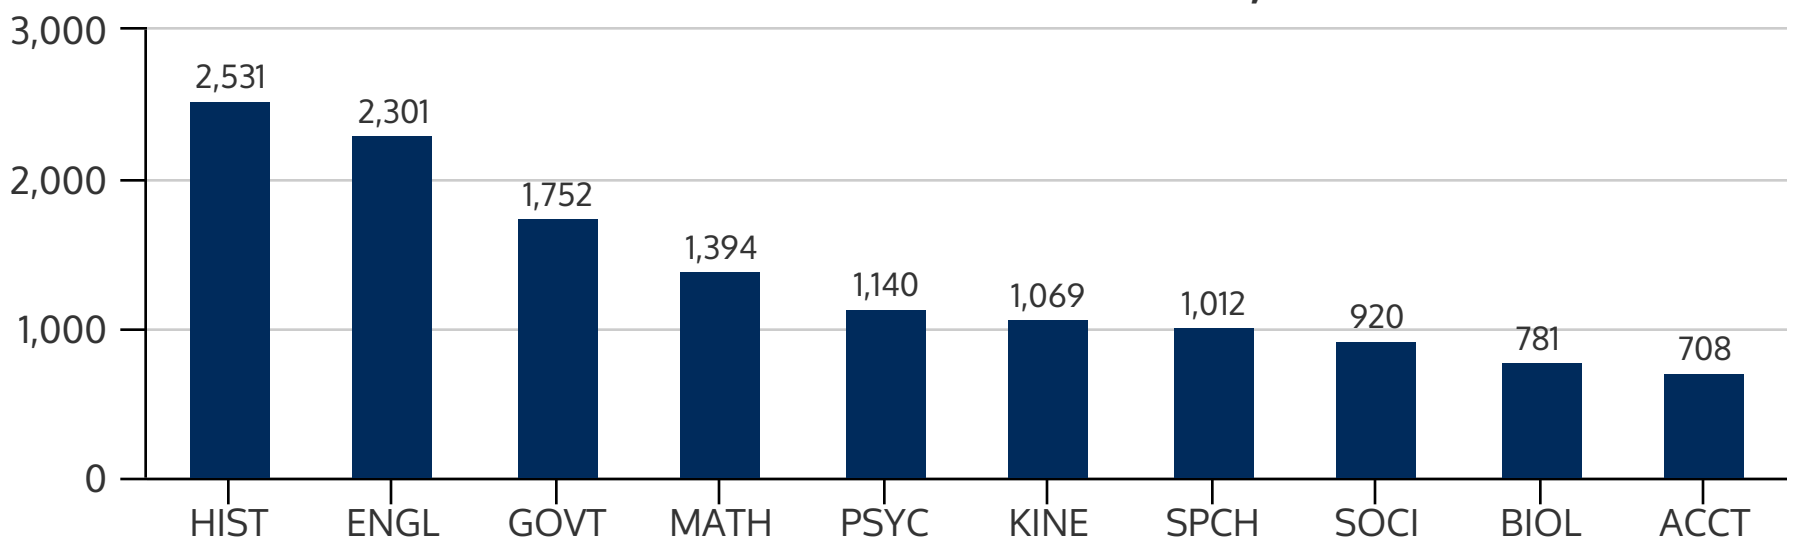

TCC Connect 2017FL

FALL 2017 HEADCOUNT: 11,022 STUDENTS

STUDENT DEMOGRAPHICS

ETHNICITY

GENDER

AGE GROUP

COURSE ENROLLMENTS

FALL 2017 COURSE ENROLLMENT: 20,639

Source: ST Student Enrollment Data (Census Day) - Credit Type N excluded