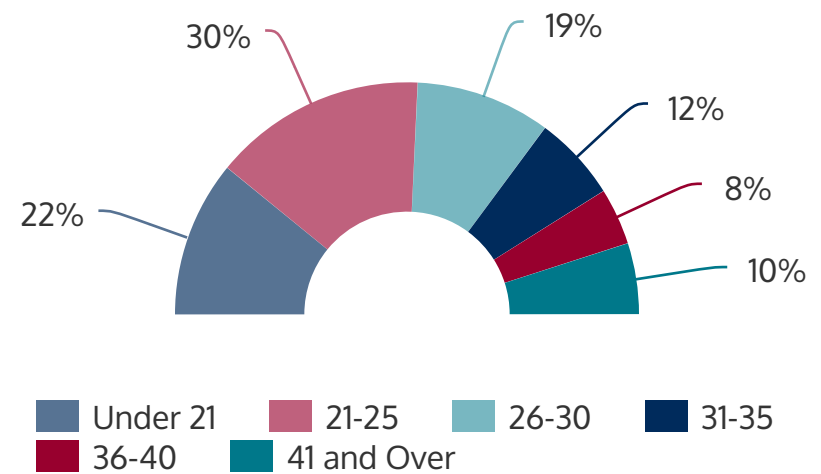

TCC Connect 2017FL

FALL 2017 HEADCOUNT: 11,022 STUDENTS

STUDENT DEMOGRAPHICS

ETHNICITY

GENDER

AGE GROUP

COURSE ENROLLMENTS

FALL 2017 COURSE ENROLLMENT: 20,639