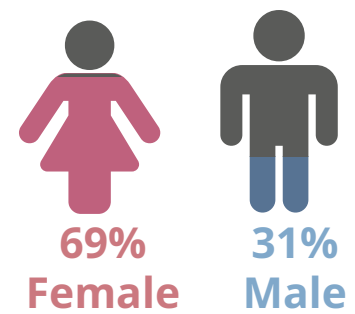

TCC Connect 2017FL

FALL 2017 HEADCOUNT: 11,022 STUDENTS

STUDENT DEMOGRAPHICS

ETHNICITY

GENDER

AGE GROUP

COURSE ENROLLMENTS

FALL 2017 COURSE ENROLLMENT: 20,639