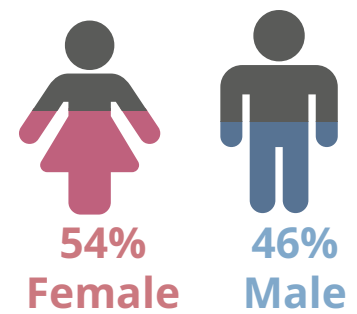

NORTHWEST CAMPUS 2017FL

FALL 2017 HEADCOUNT: 9,836 STUDENTS

STUDENT DEMOGRAPHICS

ETHNICITY

GENDER

AGE GROUP

COURSE ENROLLMENTS

FALL 2017 COURSE ENROLLMENT: 23,024