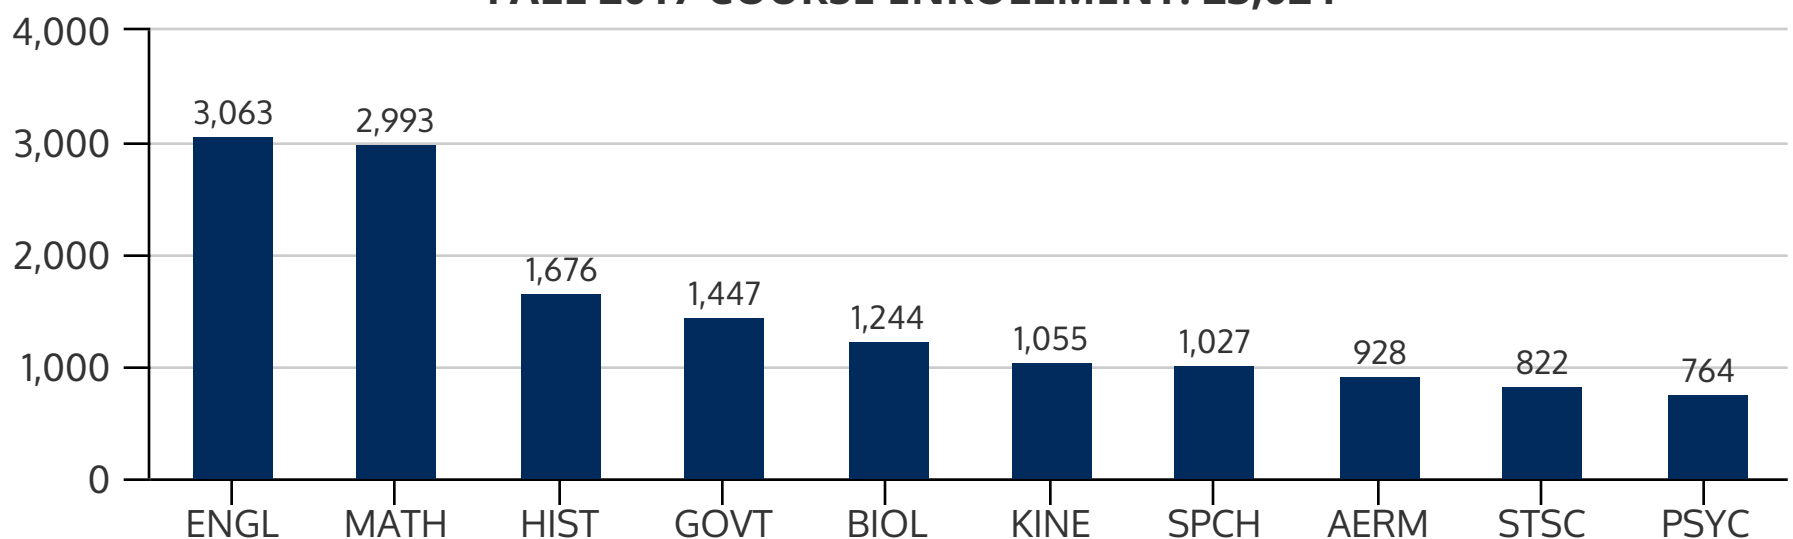

NORTHWEST CAMPUS 2017FL

FALL 2017 HEADCOUNT: 9,836 STUDENTS

STUDENT DEMOGRAPHICS

ETHNICITY

GENDER

AGE GROUP

COURSE ENROLLMENTS

FALL 2017 COURSE ENROLLMENT: 23,024

Source: ST Student Enrollment Data (Census Day) - Credit Type N excluded