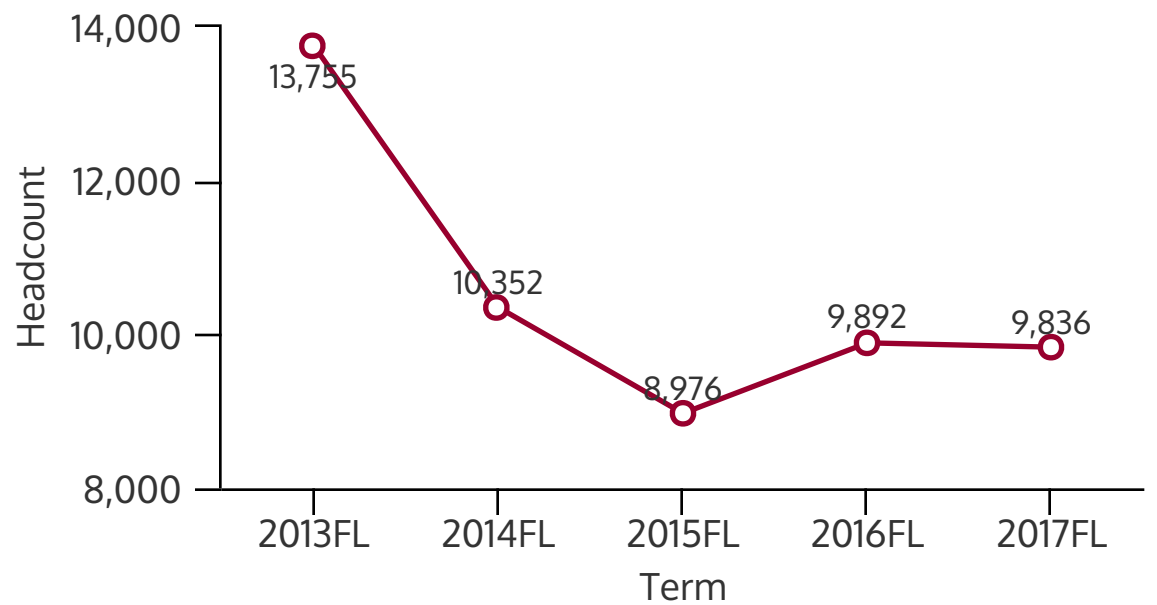

NORTHWEST CAMPUS 2017FL

FALL 2017 HEADCOUNT: 9,836 STUDENTS

STUDENT DEMOGRAPHICS

ETHNICITY

GENDER

AGE GROUP

COURSE ENROLLMENTS

FALL 2017 COURSE ENROLLMENT: 23,024

Source: ST Student Enrollment Data (Census Day) - Credit Type N excluded