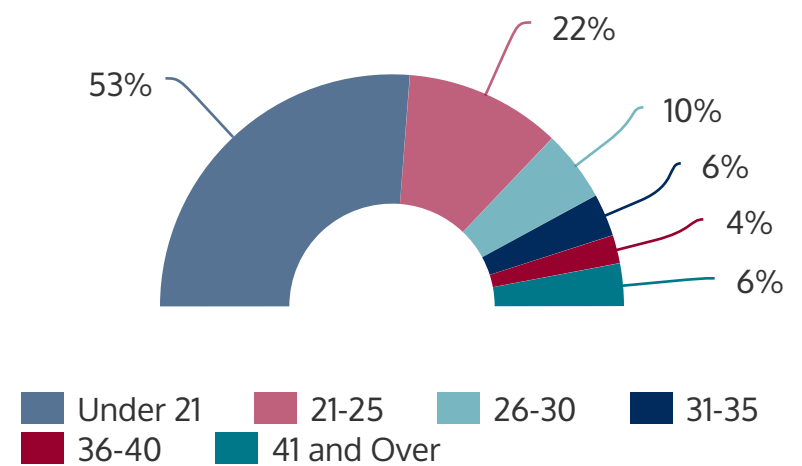

NORTHWEST CAMPUS 2017FL

FALL 2017 HEADCOUNT: 9,836 STUDENTS

STUDENT DEMOGRAPHICS

ETHNICITY

GENDER

AGE GROUP

COURSE ENROLLMENTS

FALL 2017 COURSE ENROLLMENT: 23,024