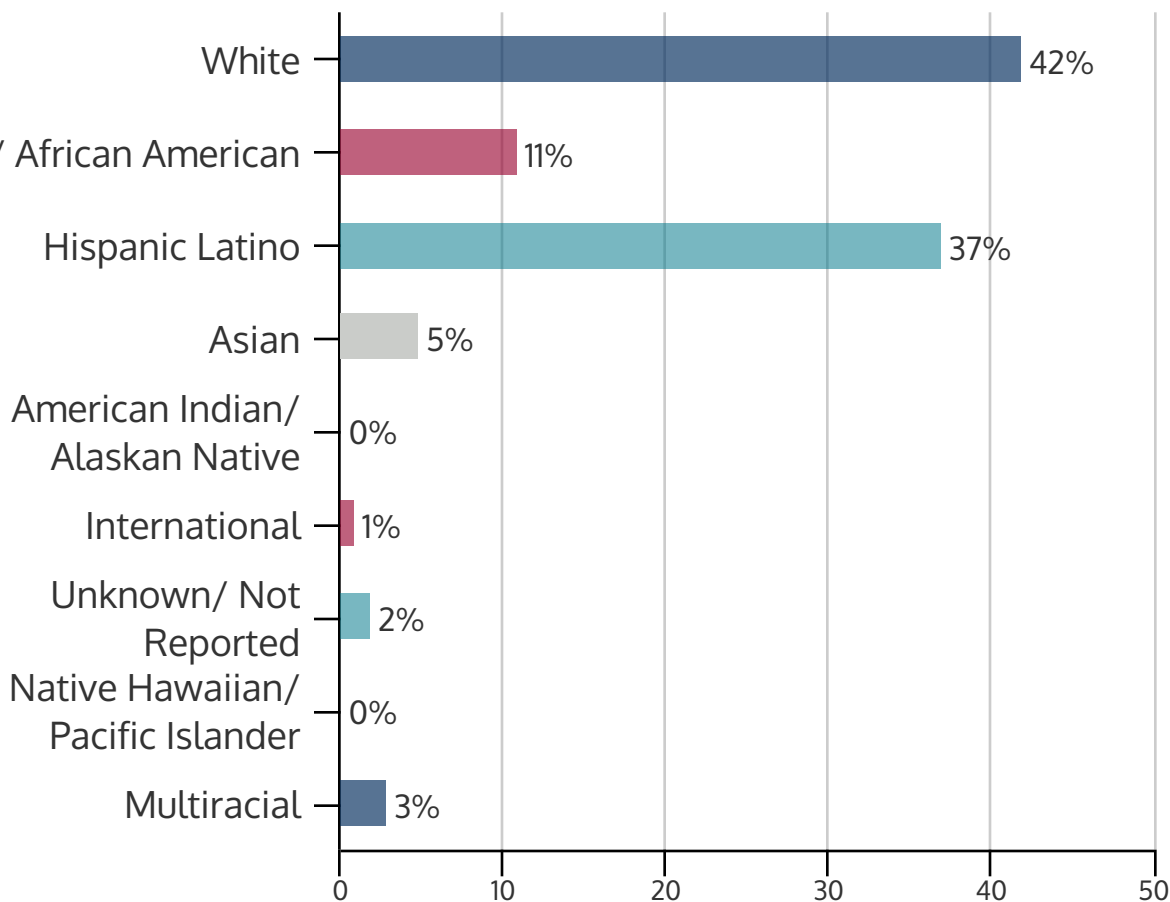

NORTHWEST CAMPUS 2017FL

FALL 2017 HEADCOUNT: 9,836 STUDENTS

STUDENT DEMOGRAPHICS

ETHNICITY

GENDER

AGE GROUP

COURSE ENROLLMENTS

FALL 2017 COURSE ENROLLMENT: 23,024