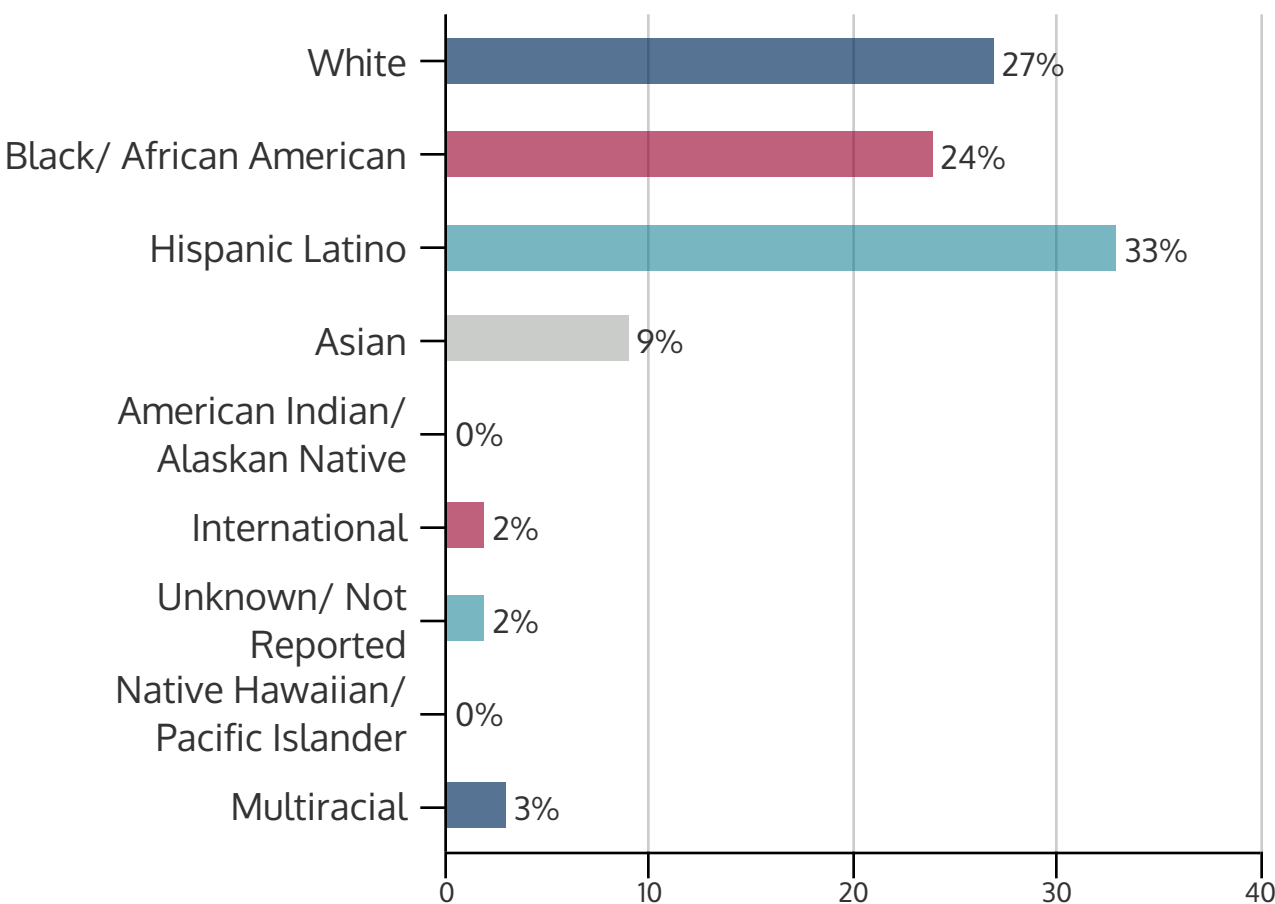

SOUTHEAST CAMPUS 2017FL

FALL 2017 HEADCOUNT: 12,843 STUDENTS

STUDENT DEMOGRAPHICS

ETHNICITY

GENDER

AGE GROUP

COURSE ENROLLMENTS

FALL 2017 COURSE ENROLLMENT: 31,405