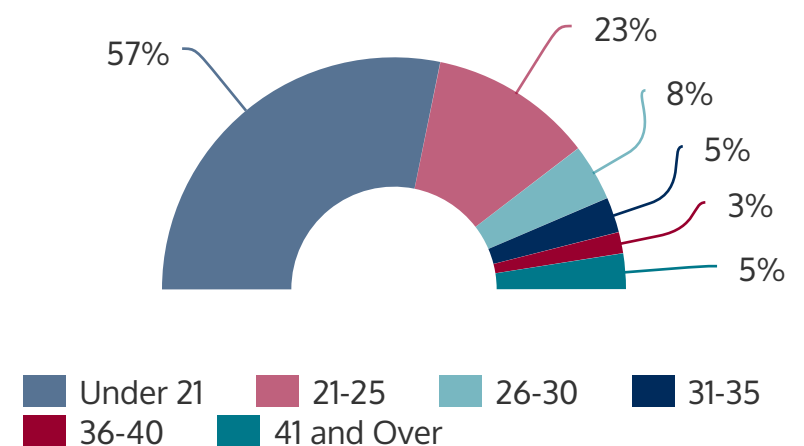

SOUTHEAST CAMPUS 2017FL

FALL 2017 HEADCOUNT: 12,843 STUDENTS

STUDENT DEMOGRAPHICS

ETHNICITY

GENDER

AGE GROUP

COURSE ENROLLMENTS

FALL 2017 COURSE ENROLLMENT: 31,405