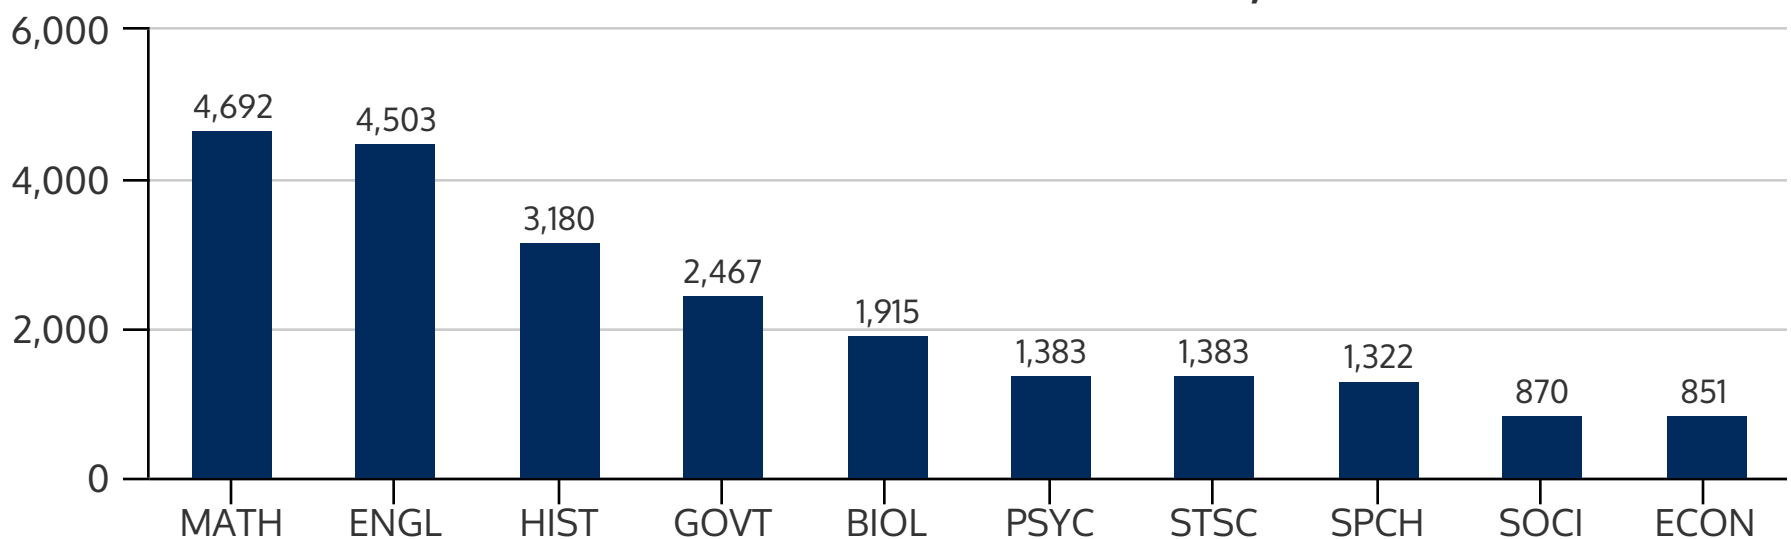

SOUTHEAST CAMPUS 2017FL

FALL 2017 HEADCOUNT: 12,843 STUDENTS

STUDENT DEMOGRAPHICS

ETHNICITY

GENDER

AGE GROUP

COURSE ENROLLMENTS

FALL 2017 COURSE ENROLLMENT: 31,405

Source: ST Student Enrollment Data (Census Day) - Credit Type N excluded