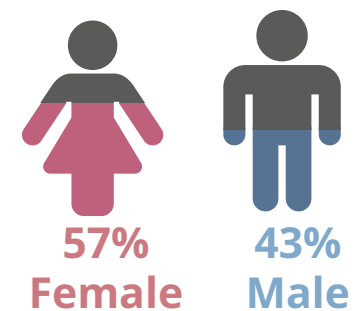

SOUTHEAST CAMPUS 2017FL

FALL 2017 HEADCOUNT: 12,843 STUDENTS

STUDENT DEMOGRAPHICS

ETHNICITY

GENDER

AGE GROUP

COURSE ENROLLMENTS

FALL 2017 COURSE ENROLLMENT: 31,405