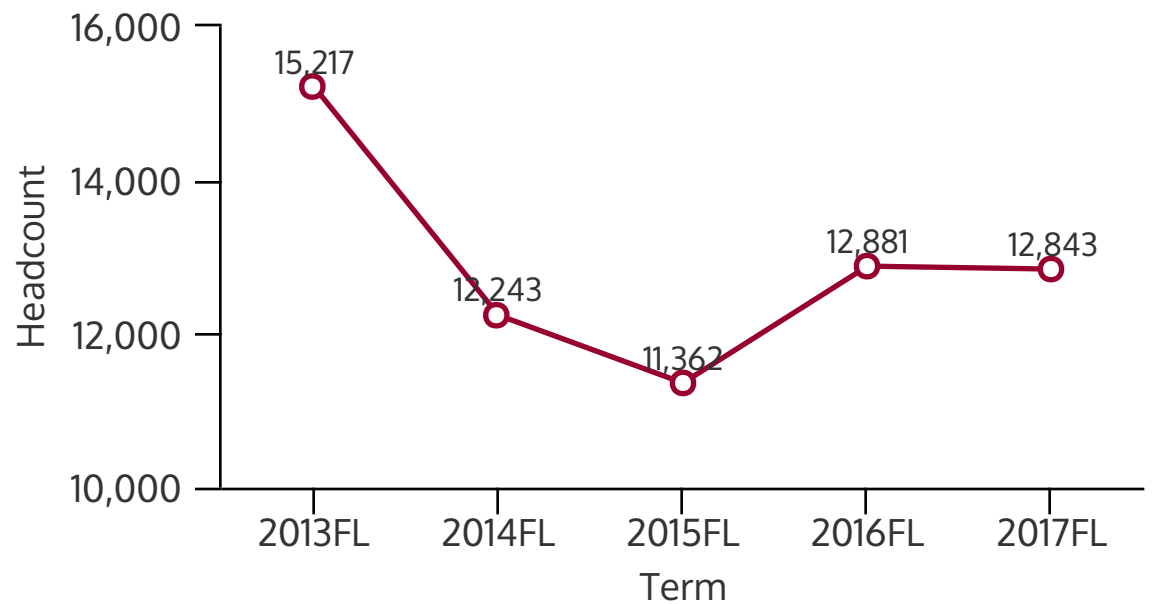

SOUTHEAST CAMPUS 2017FL

FALL 2017 HEADCOUNT: 12,843 STUDENTS

STUDENT DEMOGRAPHICS

ETHNICITY

GENDER

AGE GROUP

COURSE ENROLLMENTS

FALL 2017 COURSE ENROLLMENT: 31,405

Source: ST Student Enrollment Data (Census Day) - Credit Type N excluded