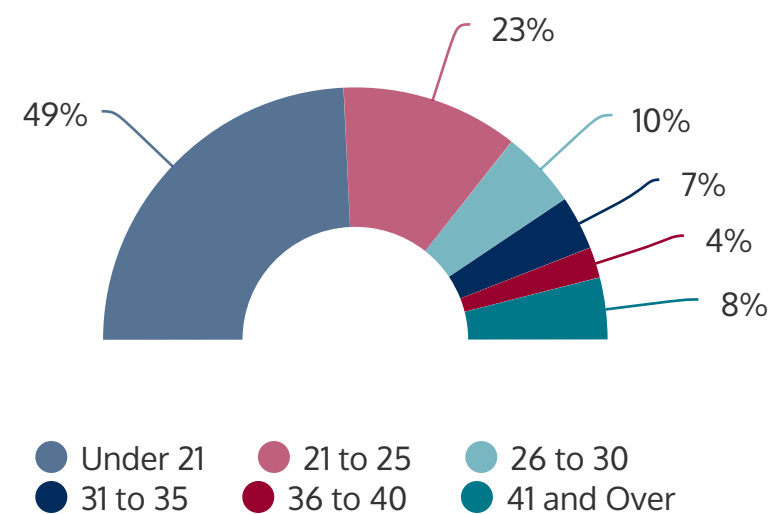

SOUTH CAMPUS 2017FL

FALL 2017 HEADCOUNT: 9,267 STUDENTS

STUDENT DEMOGRAPHICS

ETHNICITY

GENDER

AGE GROUP

COURSE ENROLLMENTS

FALL 2017 COURSE ENROLLMENT: 20,313