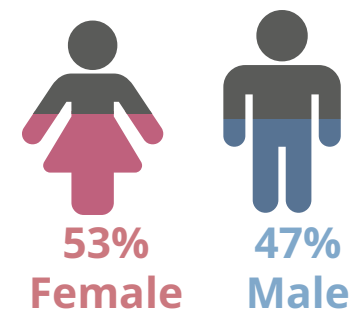

SOUTH CAMPUS 2017FL

FALL 2017 HEADCOUNT: 9,267 STUDENTS

STUDENT DEMOGRAPHICS

ETHNICITY

GENDER

AGE GROUP

COURSE ENROLLMENTS

FALL 2017 COURSE ENROLLMENT: 20,313