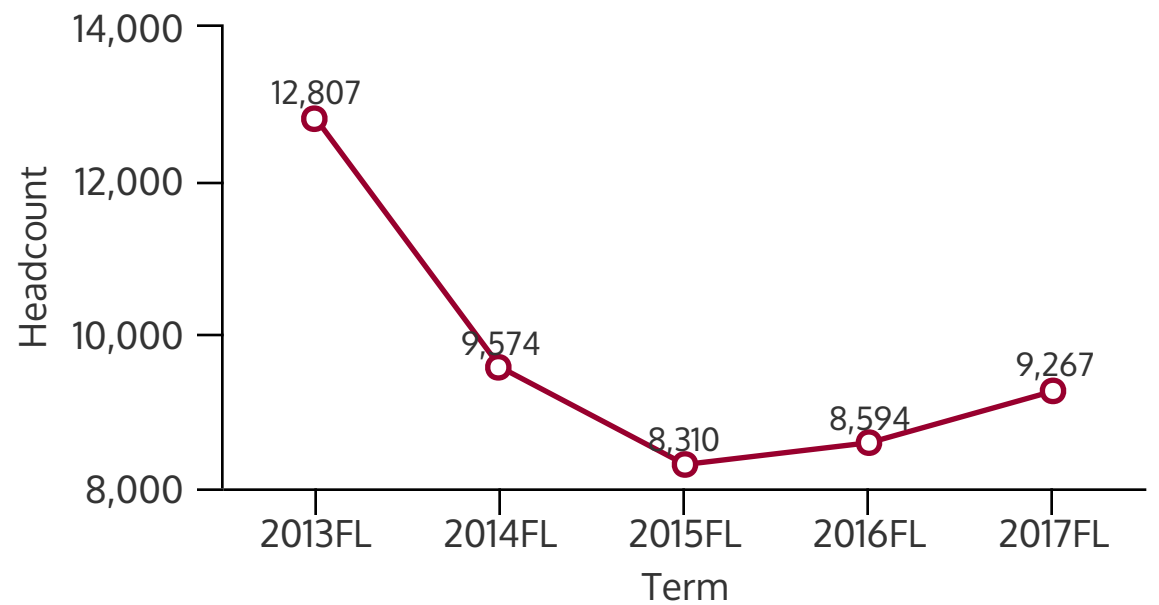

SOUTH CAMPUS 2017FL

FALL 2017 HEADCOUNT: 9,267 STUDENTS

STUDENT DEMOGRAPHICS

ETHNICITY

GENDER

AGE GROUP

COURSE ENROLLMENTS

FALL 2017 COURSE ENROLLMENT: 20,313

Source: ST Student Enrollment Data (Census Day) - Credit Type N excluded