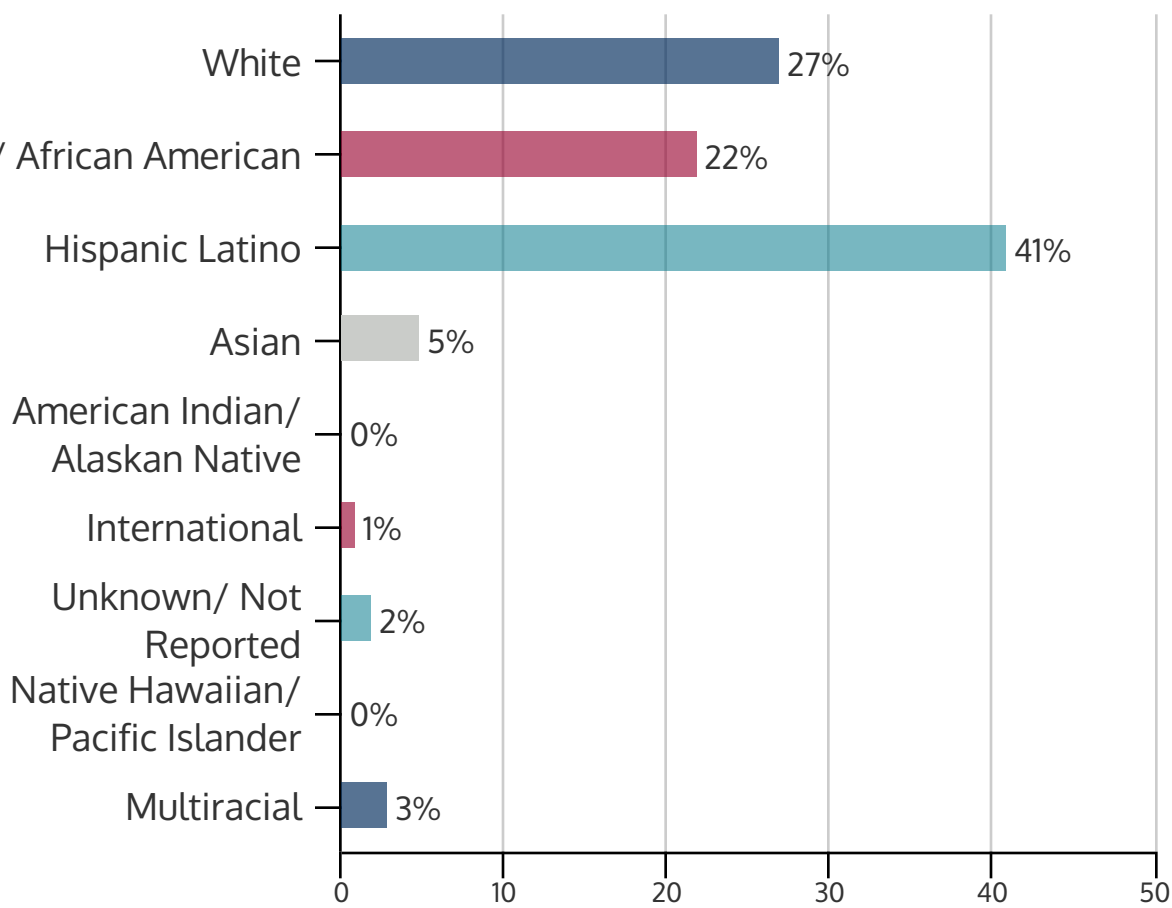

SOUTH CAMPUS 2017FL

FALL 2017 HEADCOUNT: 9,267 STUDENTS

STUDENT DEMOGRAPHICS

ETHNICITY

GENDER

AGE GROUP

COURSE ENROLLMENTS

FALL 2017 COURSE ENROLLMENT: 20,313