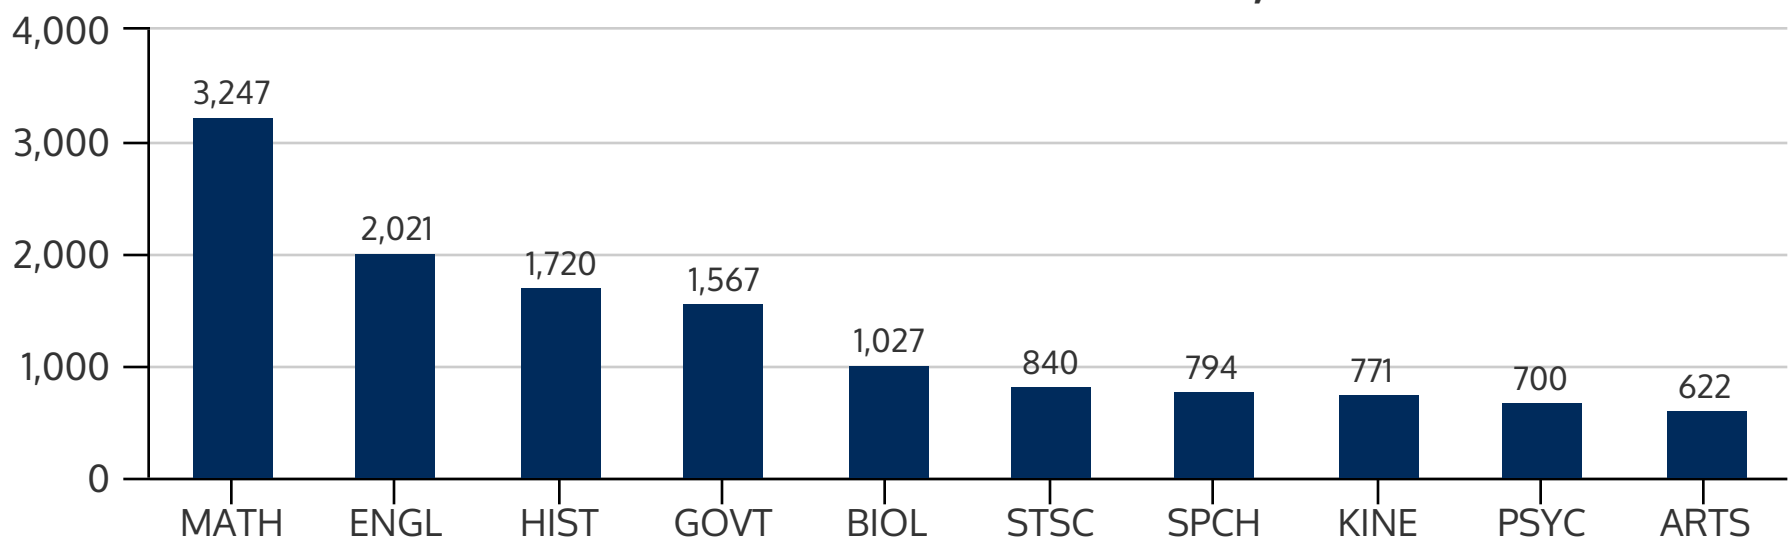

SOUTH CAMPUS 2017FL

FALL 2017 HEADCOUNT: 9,267 STUDENTS

STUDENT DEMOGRAPHICS

ETHNICITY

GENDER

AGE GROUP

COURSE ENROLLMENTS

FALL 2017 COURSE ENROLLMENT: 20,313

Source: ST Student Enrollment Data (Census Day) - Credit Type N excluded