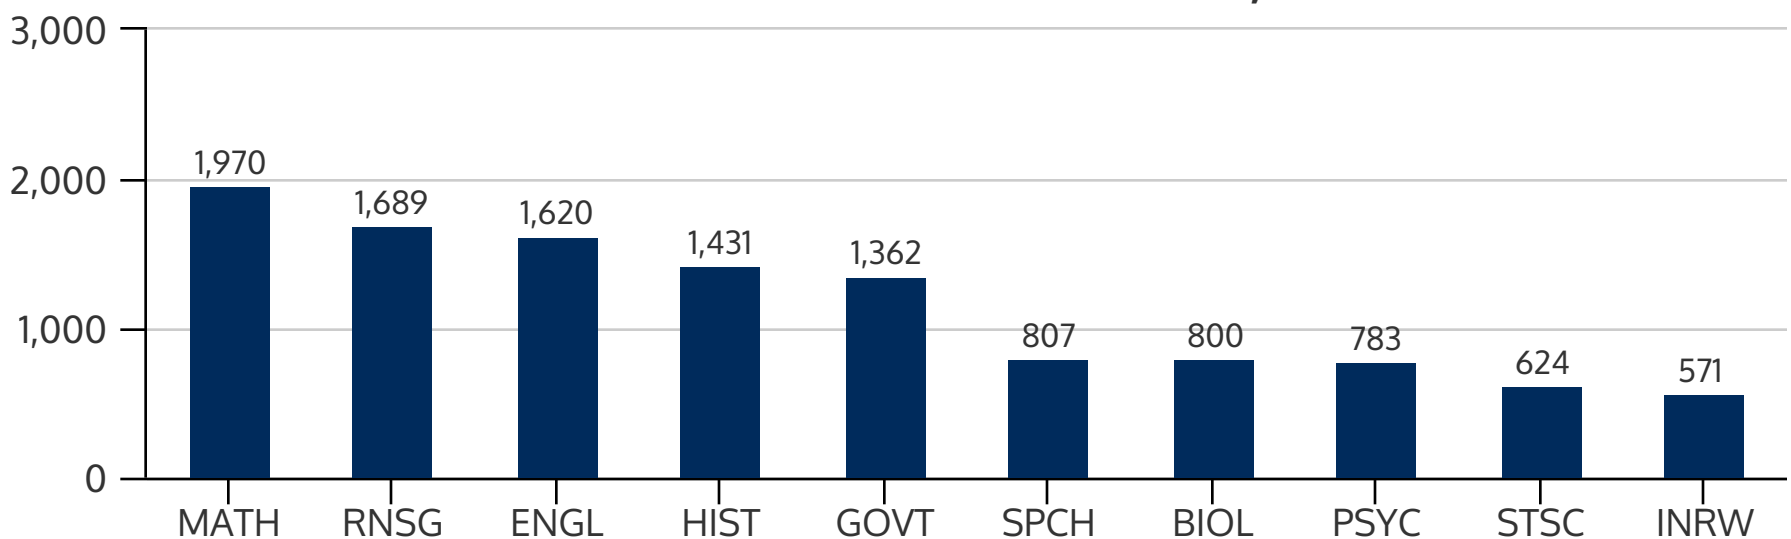

TRINITY RIVER CAMPUS 2017FL

FALL 2017 HEADCOUNT: 7,704 STUDENTS

STUDENT DEMOGRAPHICS

ETHNICITY

GENDER

AGE GROUP

COURSE ENROLLMENTS

FALL 2017 COURSE ENROLLMENT: 17,562

Source: ST Student Enrollment Data (Census Day) - Credit Type N excluded