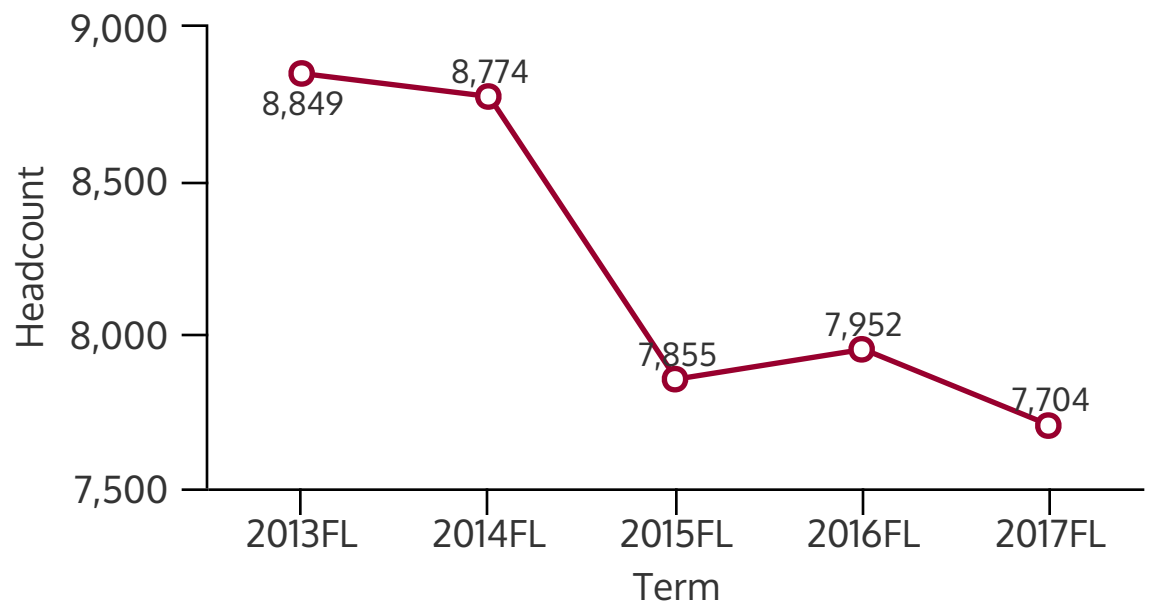

TRINITY RIVER CAMPUS 2017FL

FALL 2017 HEADCOUNT: 7,704 STUDENTS

STUDENT DEMOGRAPHICS

ETHNICITY

GENDER

AGE GROUP

COURSE ENROLLMENTS

FALL 2017 COURSE ENROLLMENT: 17,562

Source: ST Student Enrollment Data (Census Day) - Credit Type N excluded