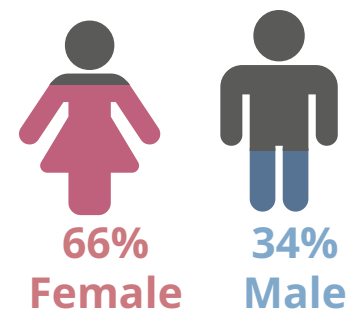

TRINITY RIVER CAMPUS 2017FL

FALL 2017 HEADCOUNT: 7,704 STUDENTS

STUDENT DEMOGRAPHICS

ETHNICITY

GENDER

AGE GROUP

COURSE ENROLLMENTS

FALL 2017 COURSE ENROLLMENT: 17,562