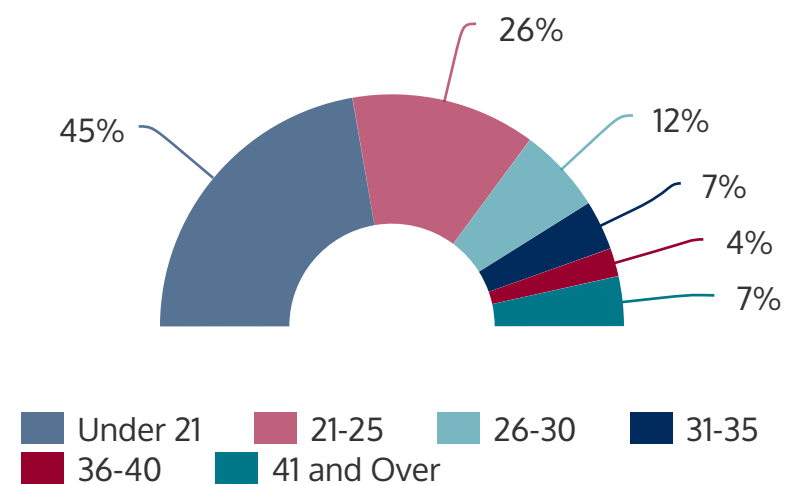

TRINITY RIVER CAMPUS 2017FL

FALL 2017 HEADCOUNT: 7,704 STUDENTS

STUDENT DEMOGRAPHICS

ETHNICITY

GENDER

AGE GROUP

COURSE ENROLLMENTS

FALL 2017 COURSE ENROLLMENT: 17,562