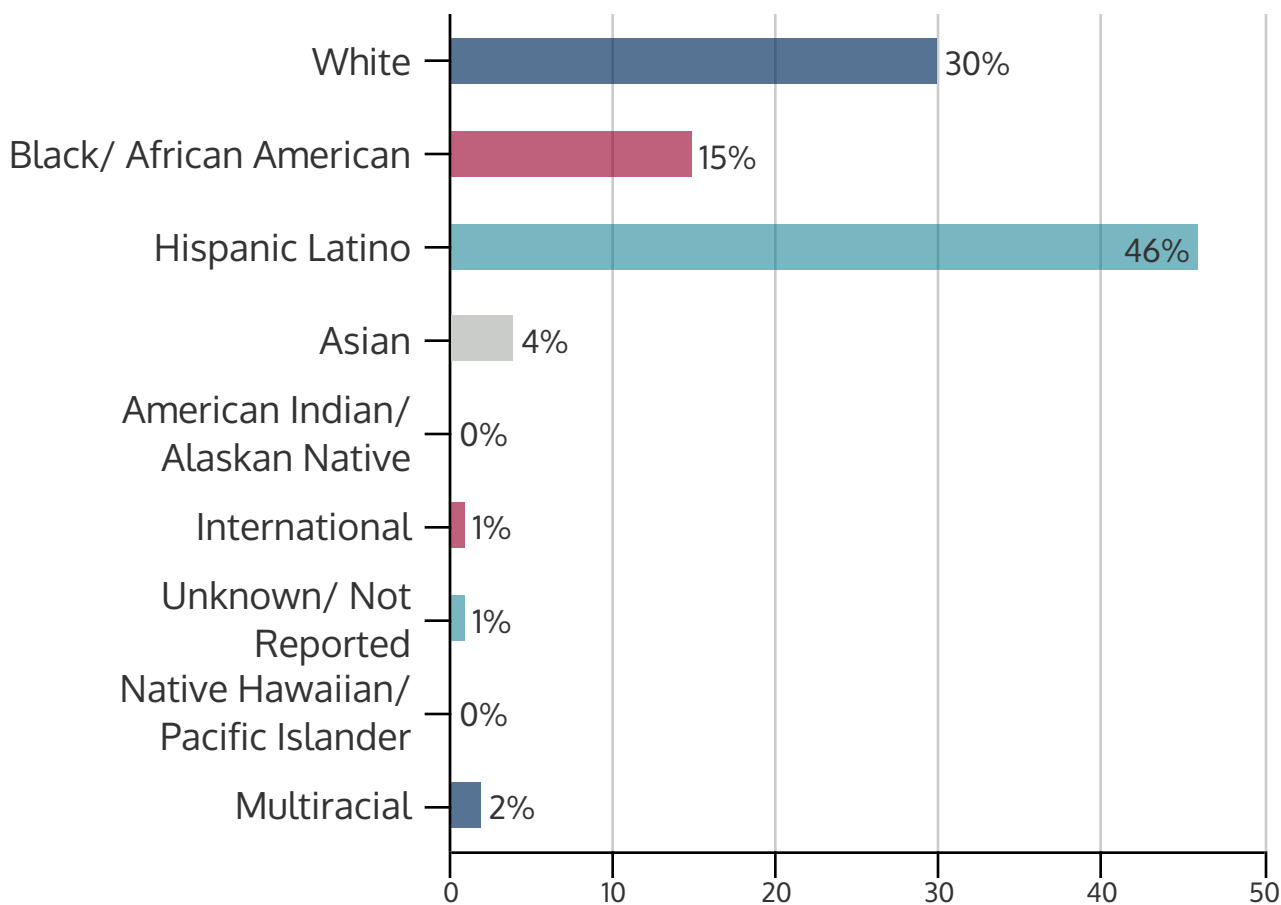

TRINITY RIVER CAMPUS 2017FL

FALL 2017 HEADCOUNT: 7,704 STUDENTS

STUDENT DEMOGRAPHICS

ETHNICITY

GENDER

AGE GROUP

COURSE ENROLLMENTS

FALL 2017 COURSE ENROLLMENT: 17,562