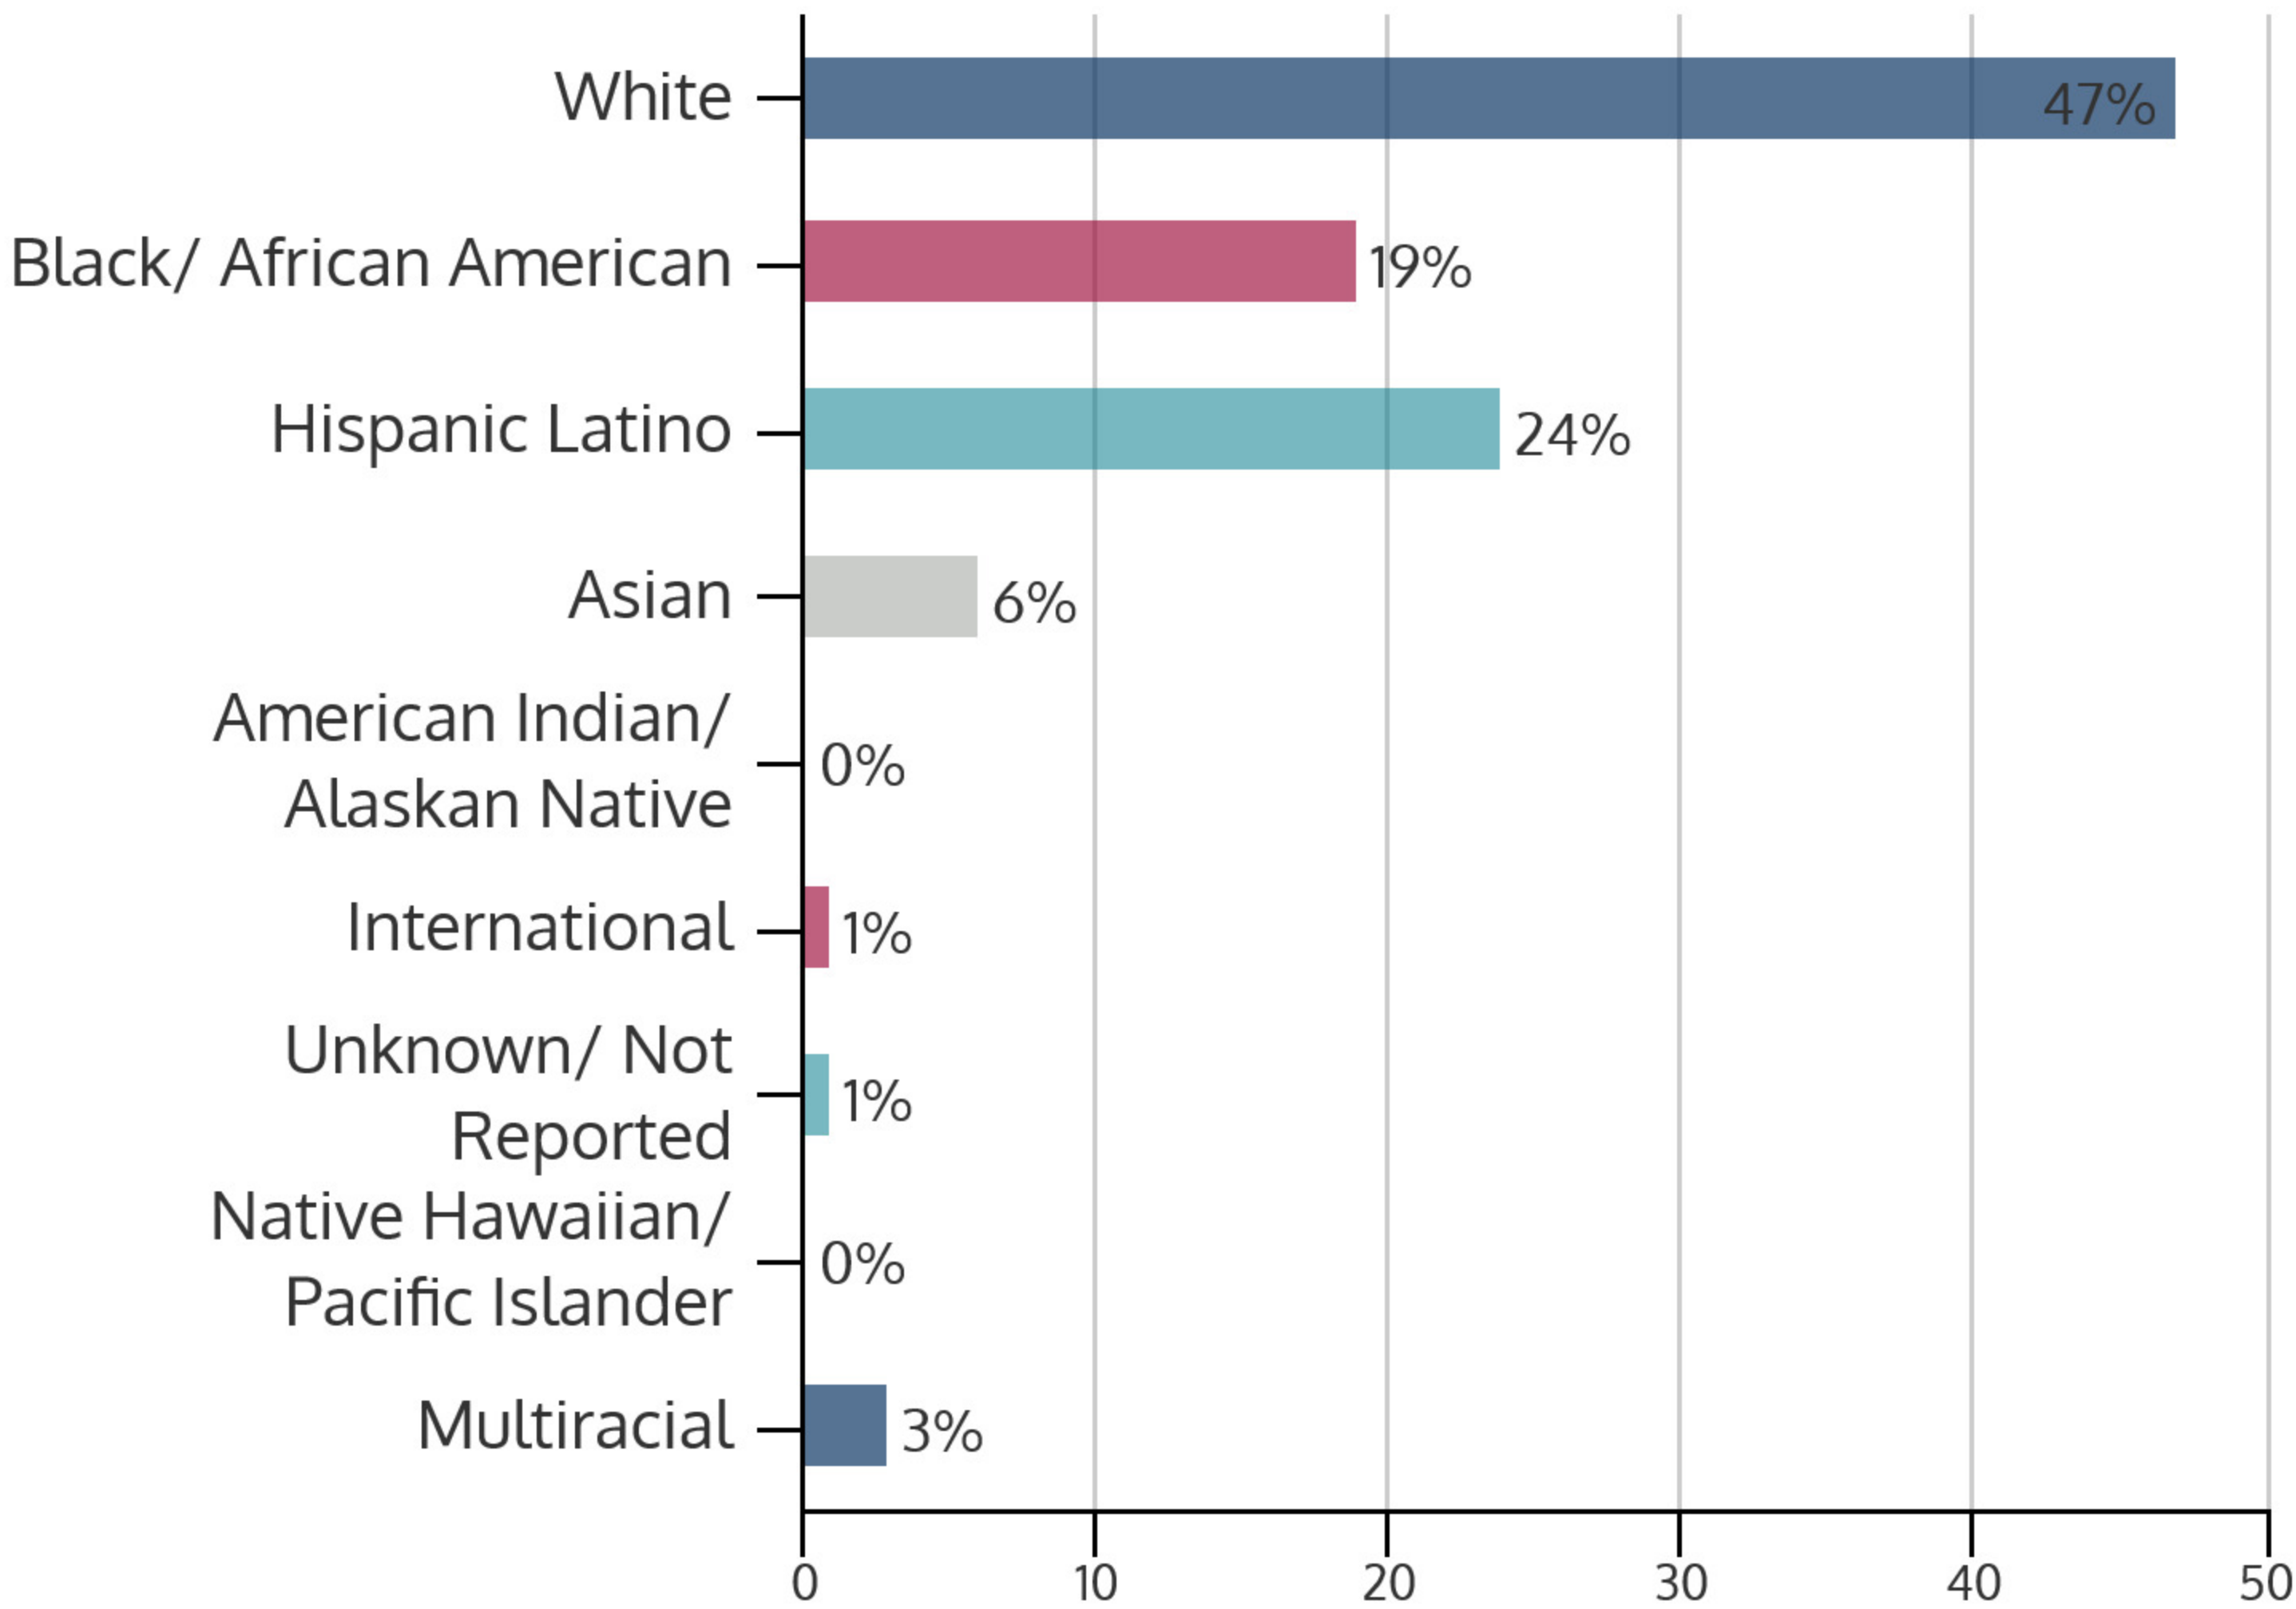

## SPRING 2017 HEADCOUNT: 11,118 STUDENTS

## STUDENT DEMOGRAPHICS

### ETHNICITY