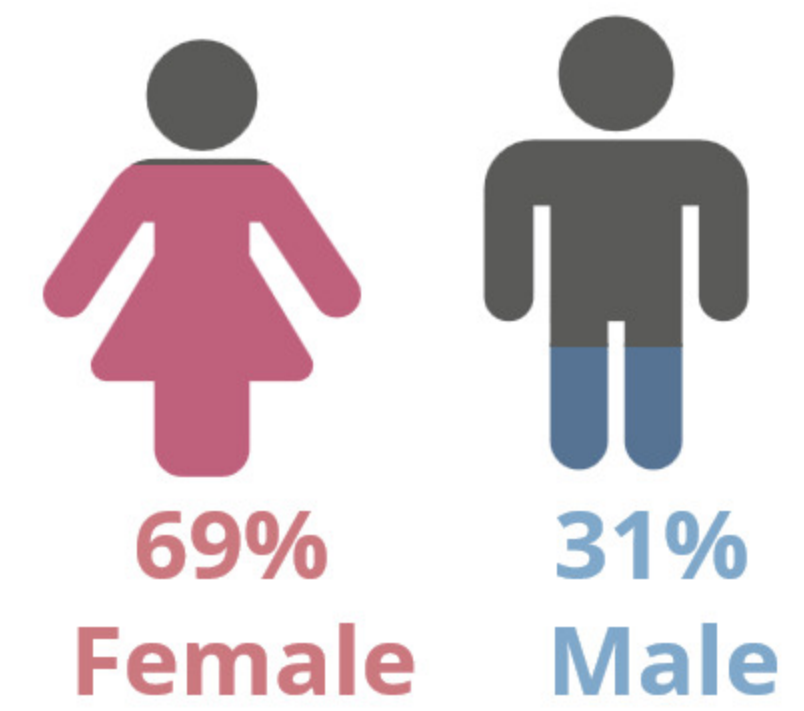

## SPRING 2017 HEADCOUNT: 11,118 STUDENTS

## STUDENT DEMOGRAPHICS

### ETHNICITY

### AGE GROUP