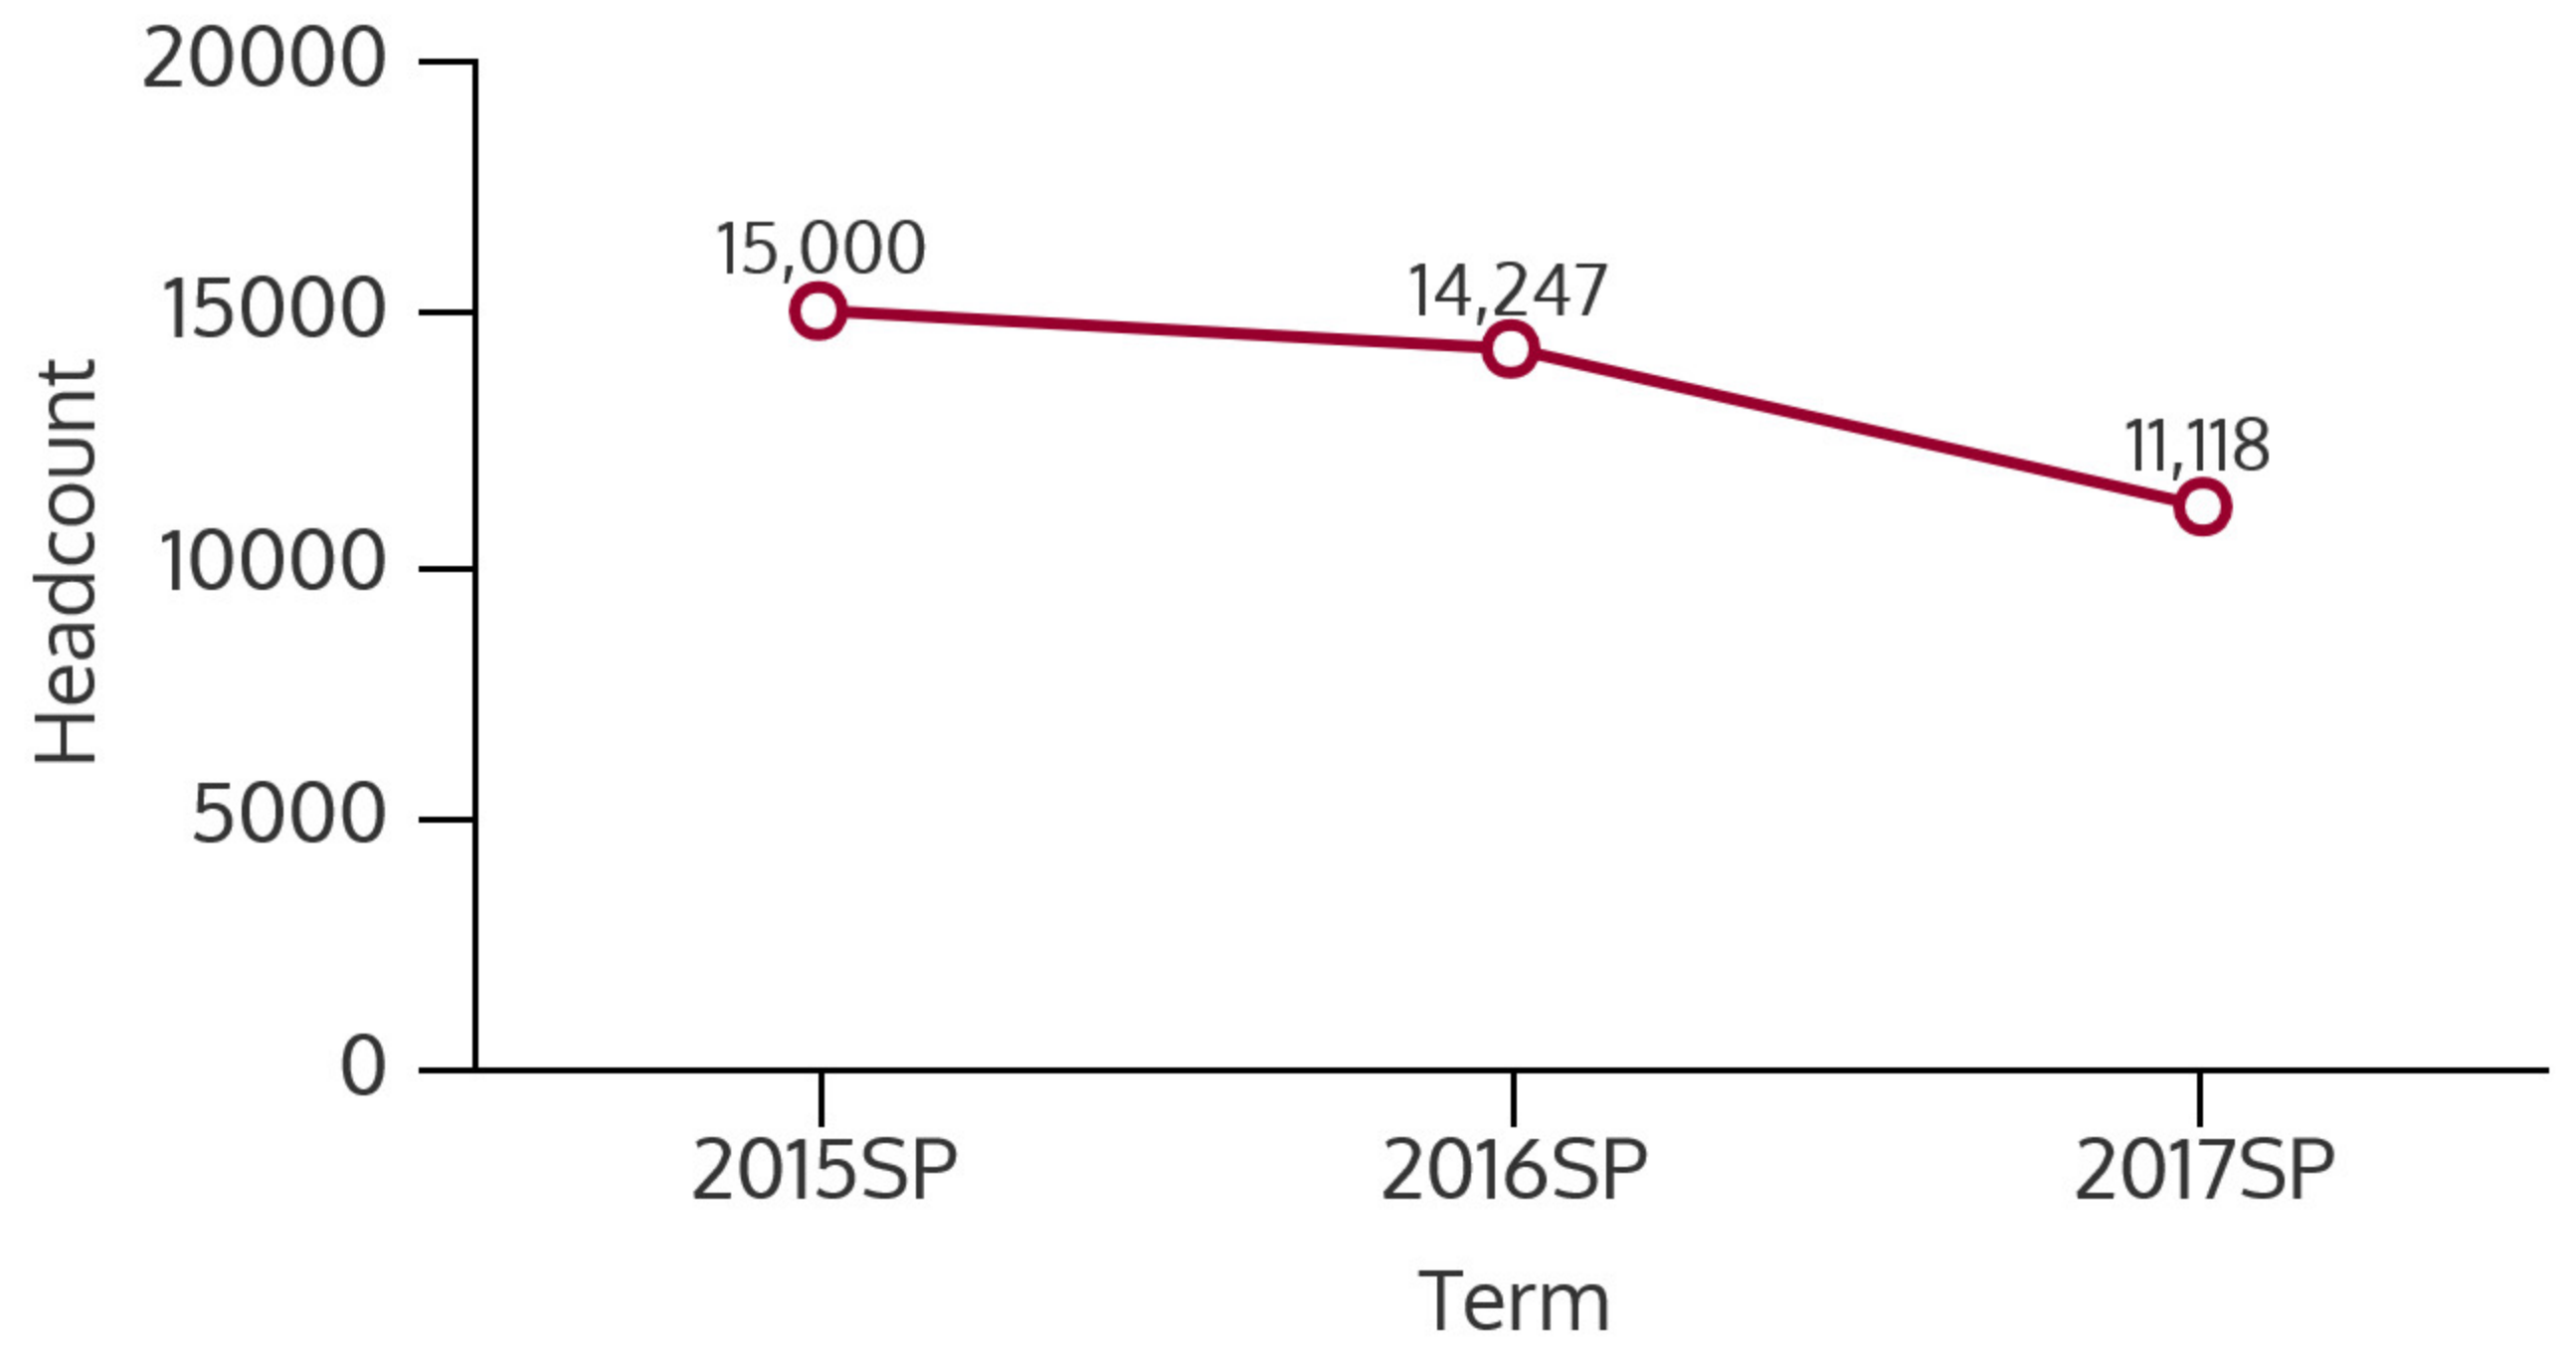

# TCC Connect 2017SP

## SPRING 2017 HEADCOUNT: 11,118 STUDENTS

## STUDENT DEMOGRAPHICS